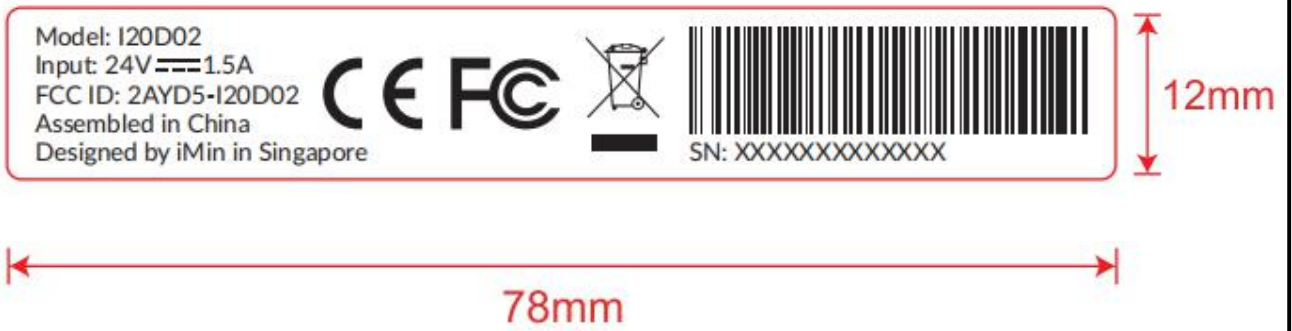

LABEL AND LOCATION

(Size: L37.0cm x 44.0cm)

Label Location