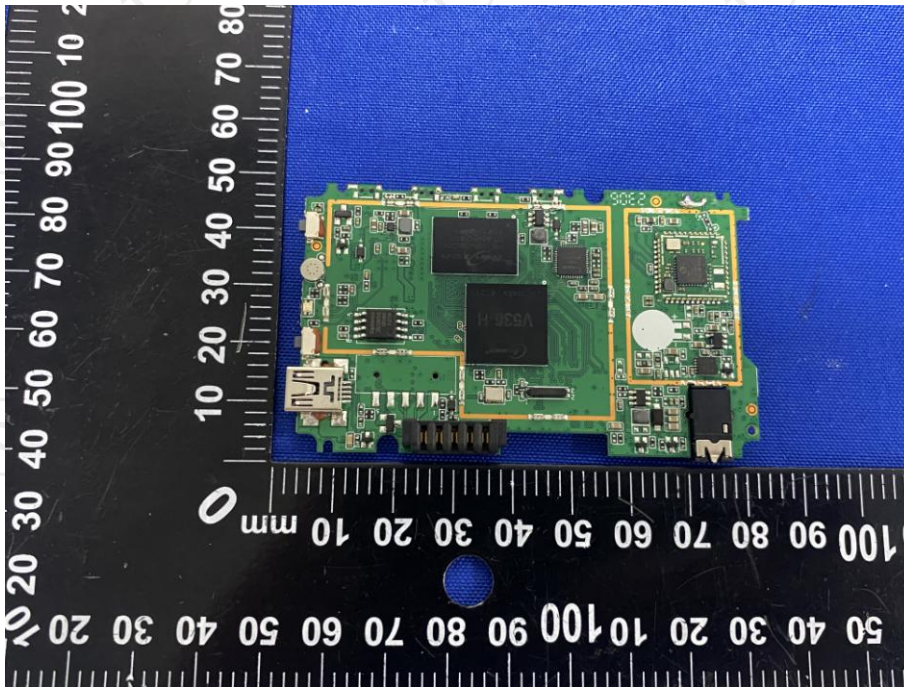

**Product: Dash Camera
Model: GD10
Internal Photos**

*******END OF REPORT*******