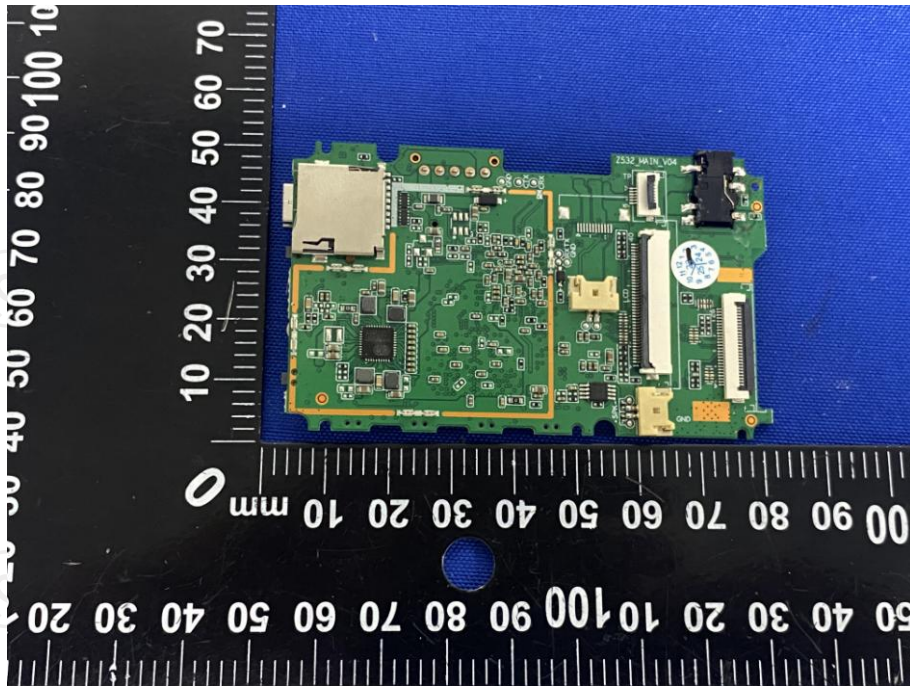

**Product: Dash Camera
Model: GD10
Internal Photos**

*******END OF REPORT*******