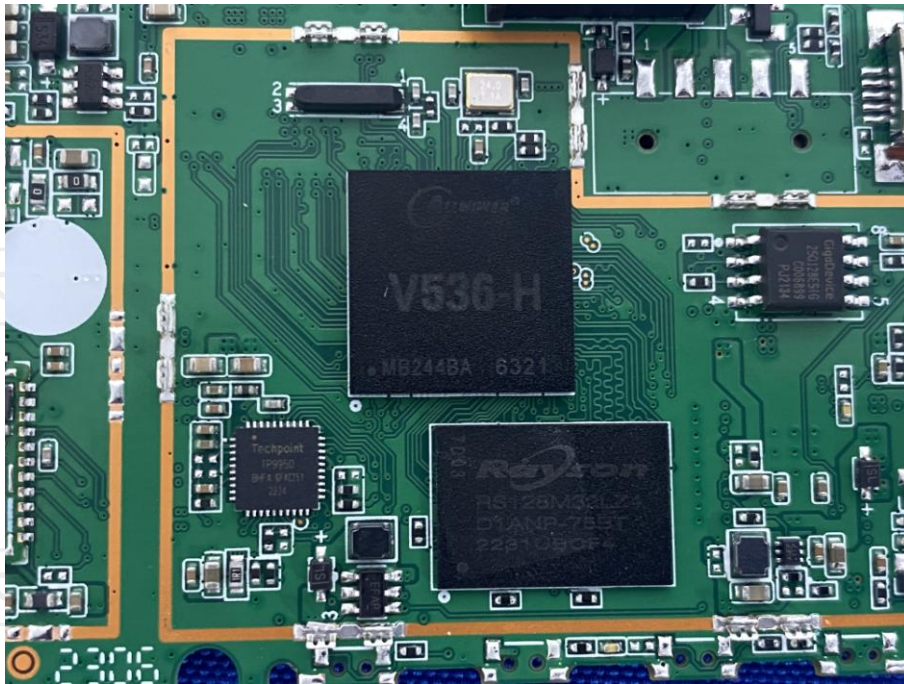

**Product: Dash Camera
Model: GD10
Internal Photos**

*******END OF REPORT*******