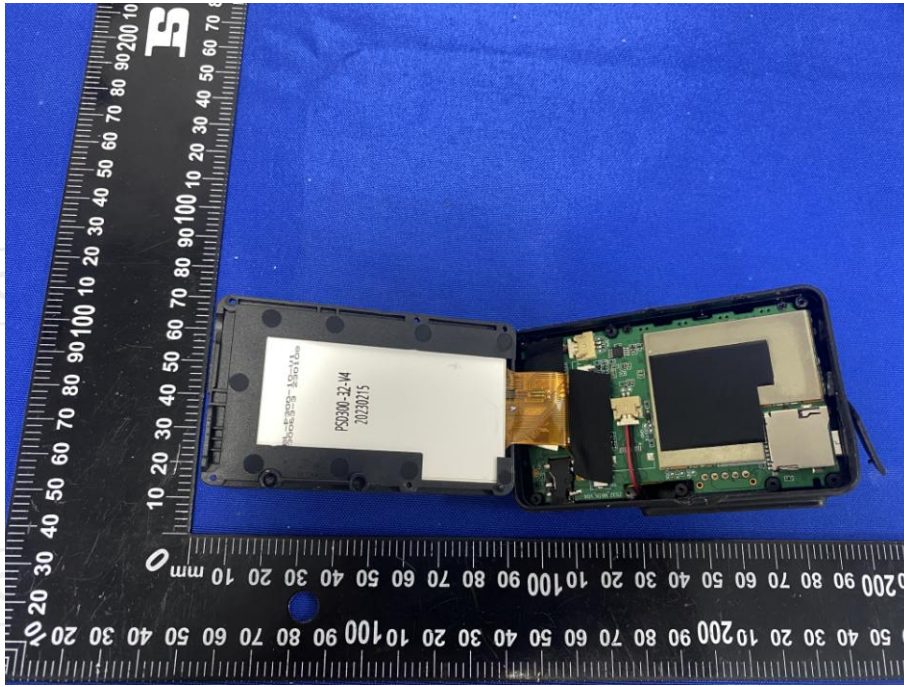

**Product: Dash Camera
Model: GD10
Internal Photos**

*******END OF REPORT*******