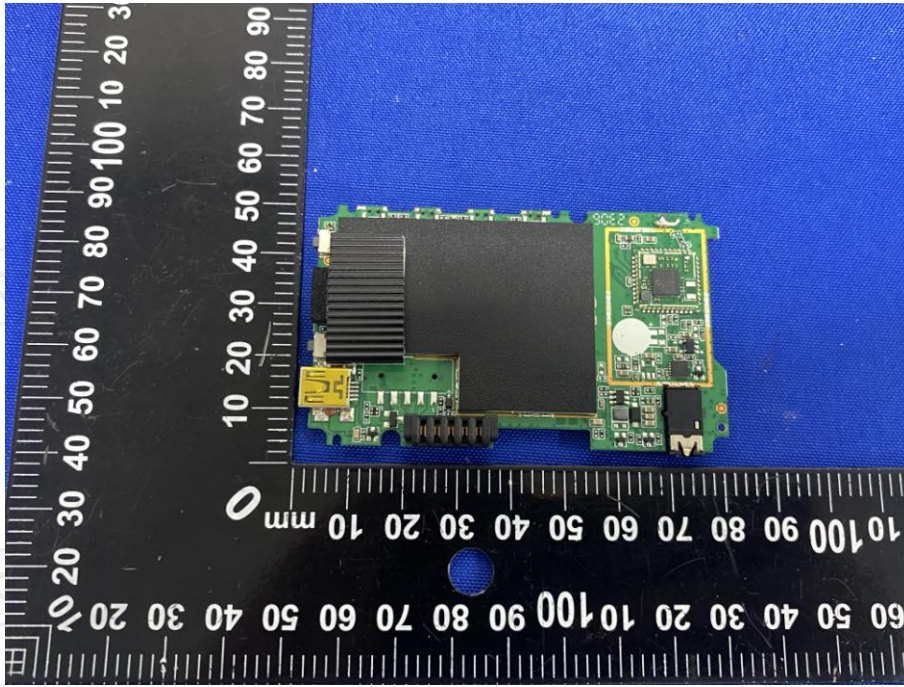

**Product: Dash Camera
Model: GD10
Internal Photos**

*******END OF REPORT*******