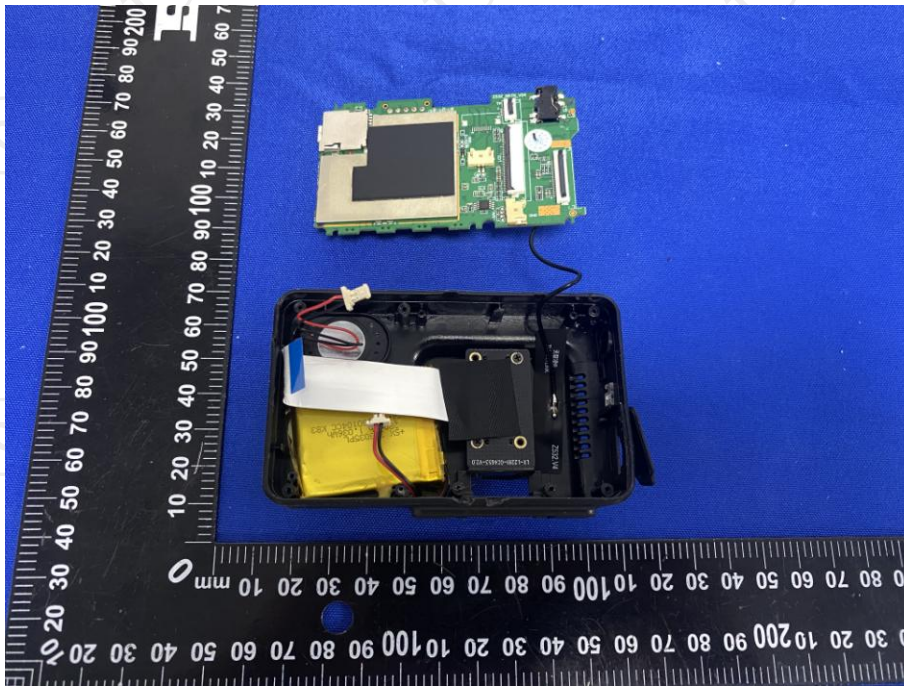

**Product: Dash Camera
Model: GD10
Internal Photos**

*******END OF REPORT*******