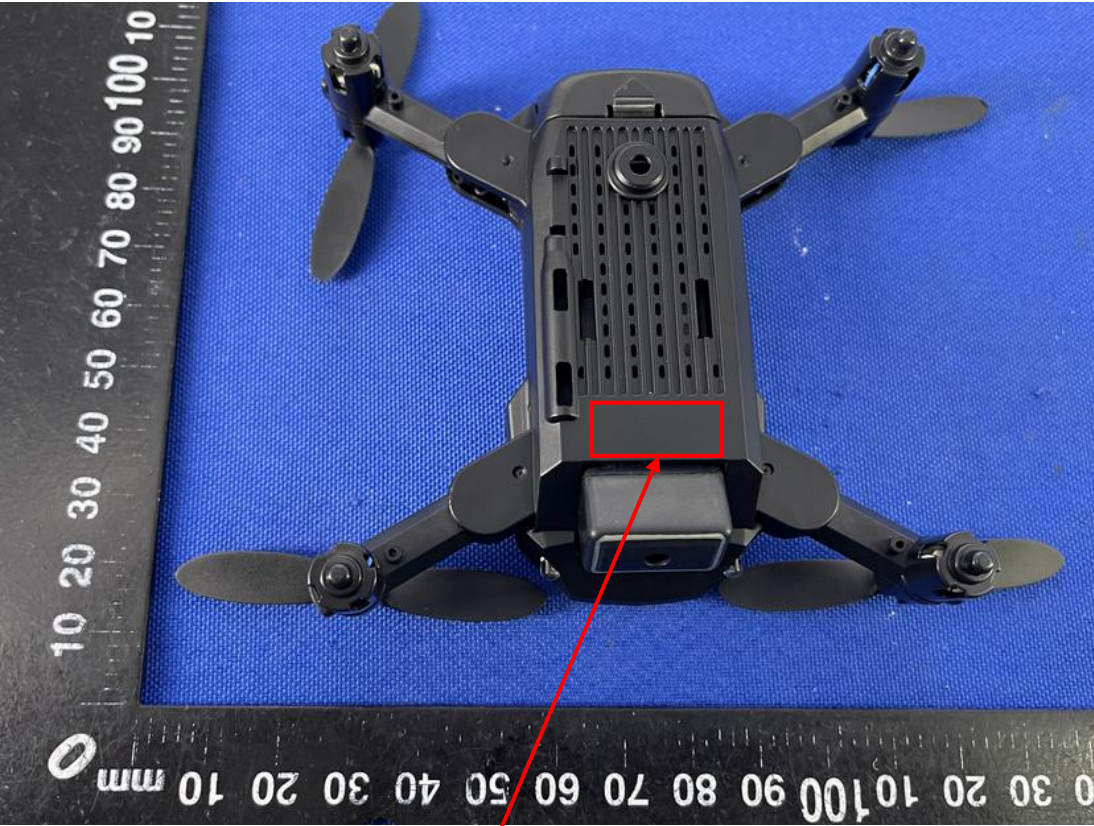

Label Artwork and Location

Model: F02

Label:

FOLDABLE DRONE
Model: F02
FCC ID: 2AYD2-F02

Size: L*W=20*10mm

Location