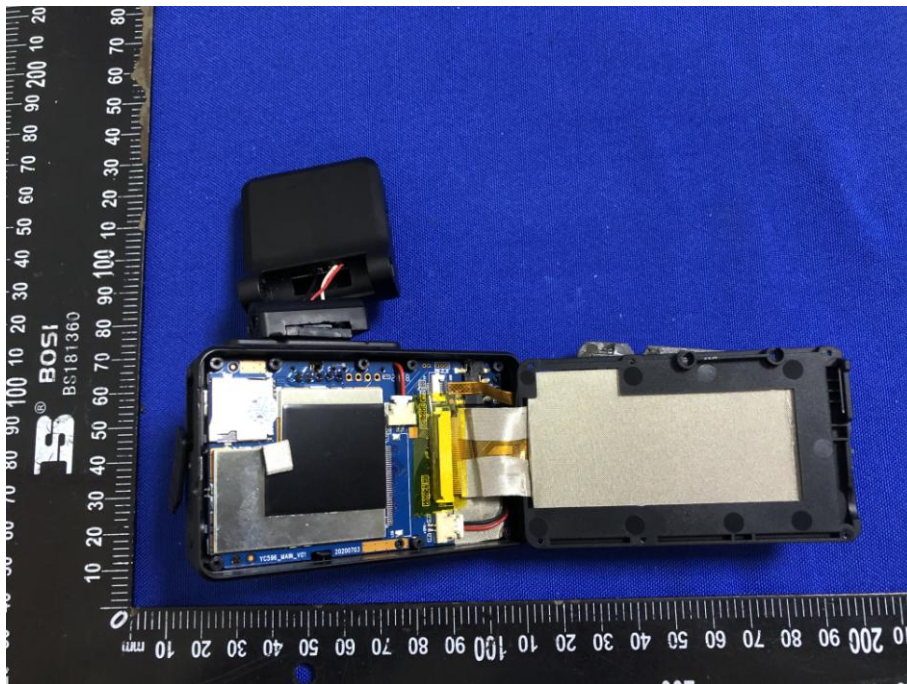

Appendix B: Photographs of EUT

Product: DASH CAMERA

Model: D4

Internal Photos

ANT