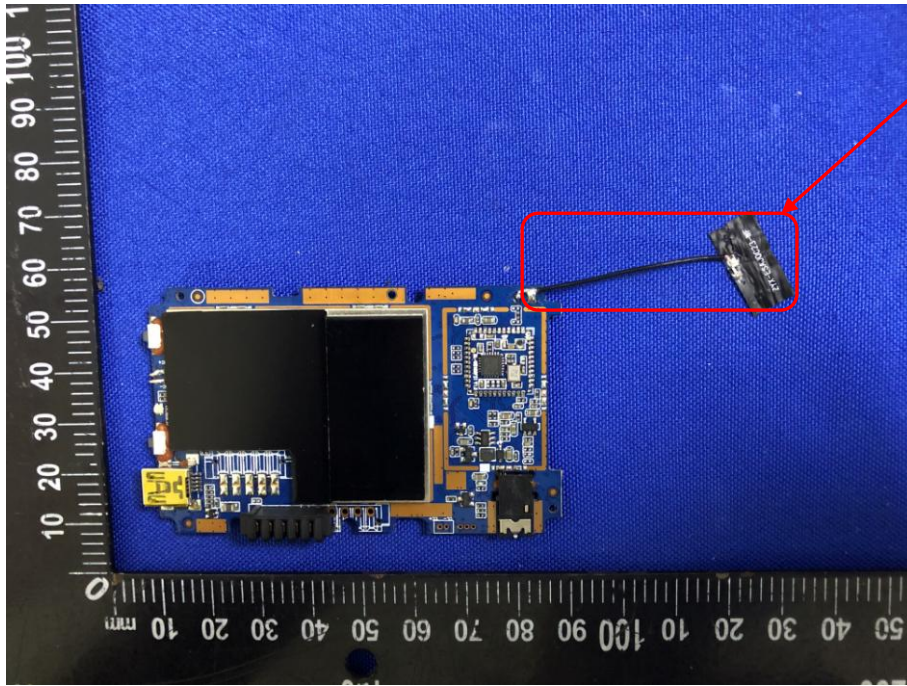

Appendix B: Photographs of EUT

Product: DASH CAMERA

Model: D4

Internal Photos

ANT