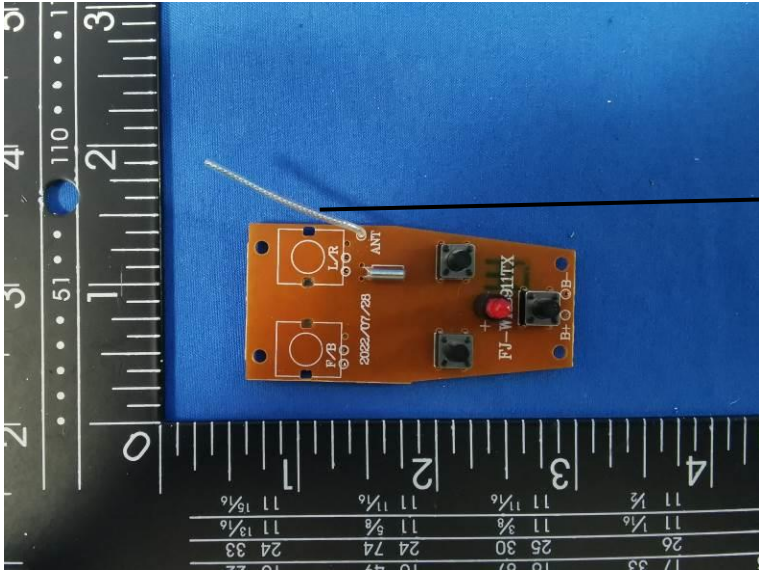

S911 Internal Photos of the EUT

Photo 1

Photo 2

Photo 3

2.4G
(Internal)Antenna

Photo 4

Photo 5

Photo 6