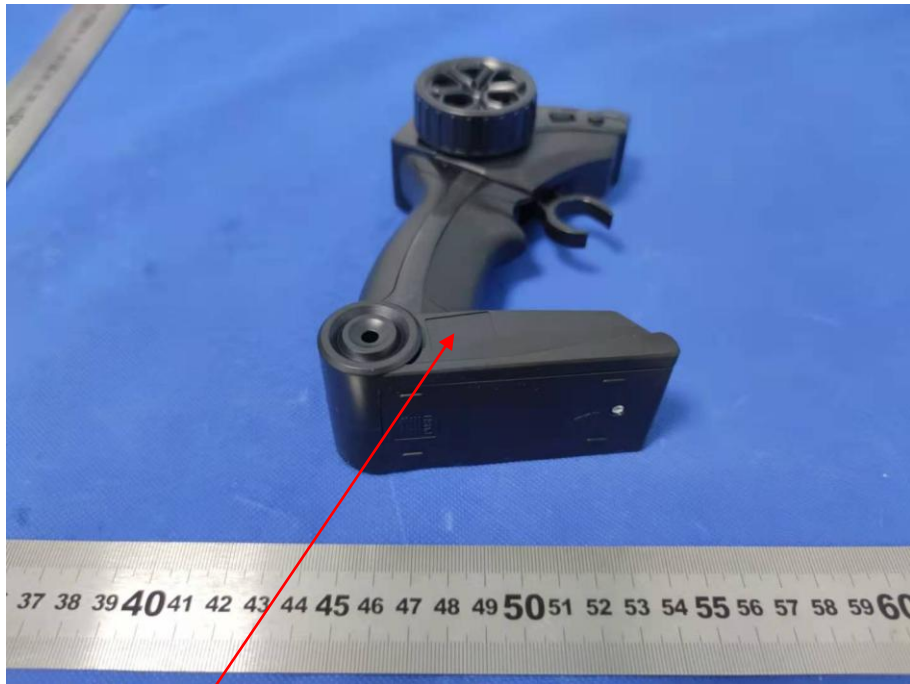

Label and Label Location

FCC ID: 2AYCU-S638

L*W: 10mm*5mm

White label and black font