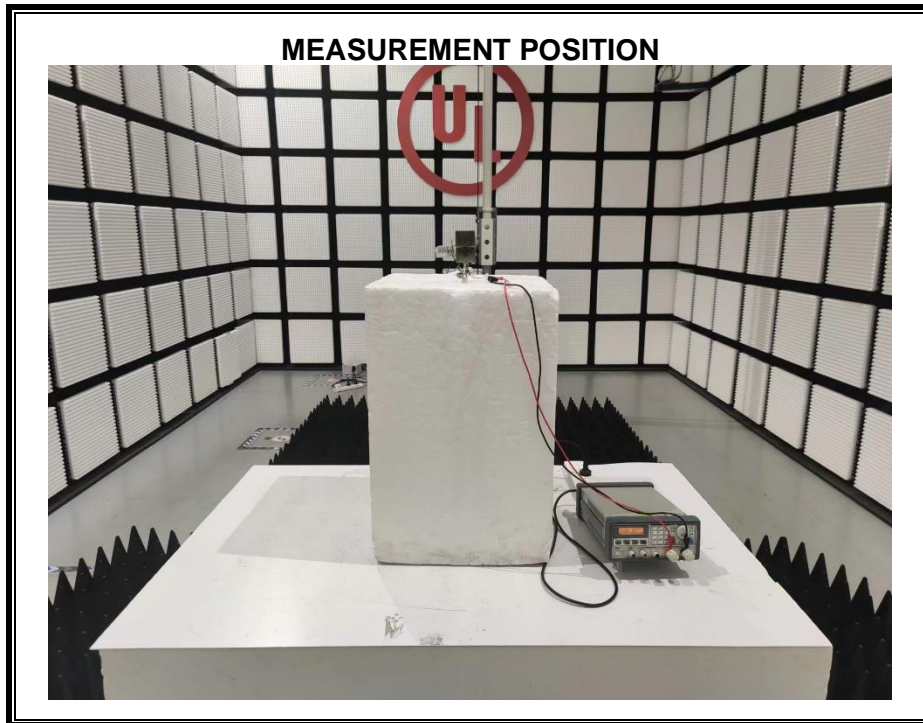

Appendix II

Setup Photographs

RADIATED RF MEASUREMENT SETUP (ABOVE 1 GHz)

MEASUREMENT POSITION (Y axis)

MEASUREMENT POSITION (Z axis)

RADIATED RF MEASUREMENT SETUP (30MHz~1GHz)

RADIATED RF MEASUREMENT SETUP (Below 30MHz)

POWERLINE CONDUCTED EMISSIONS MEASUREMENT SETUP