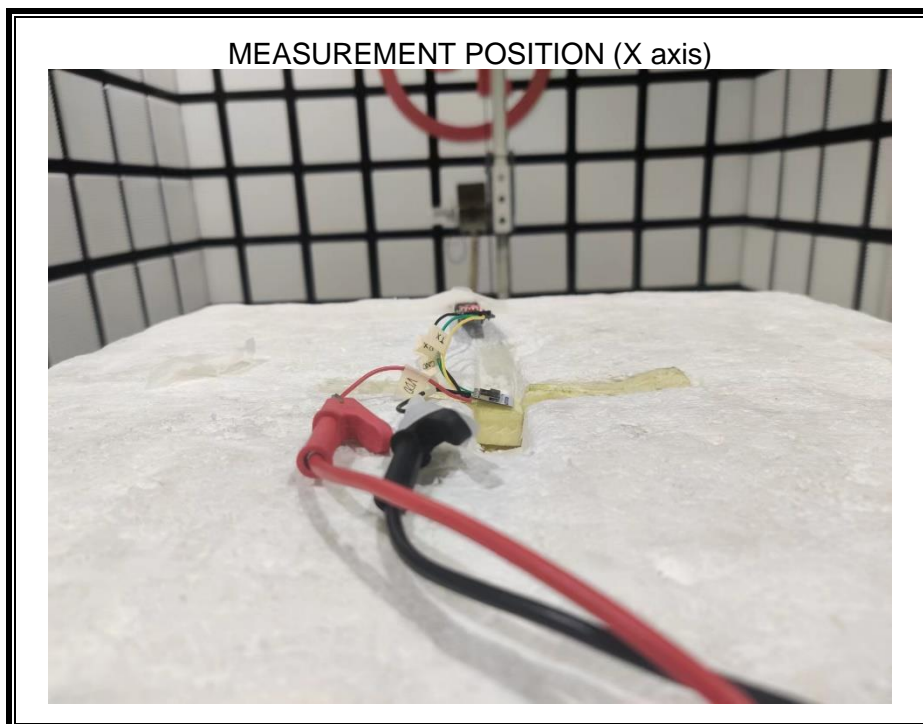

Appendix II

Setup Photographs

RADIATED RF MEASUREMENT SETUP (ABOVE 1 GHz)

MEASUREMENT POSITION (Y axis)

MEASUREMENT POSITION (Z axis)

RADIATED RF MEASUREMENT SETUP (30MHz~1GHz)

RADIATED RF MEASUREMENT SETUP (Below 30MHz)

POWERLINE CONDUCTED EMISSIONS MEASUREMENT SETUP