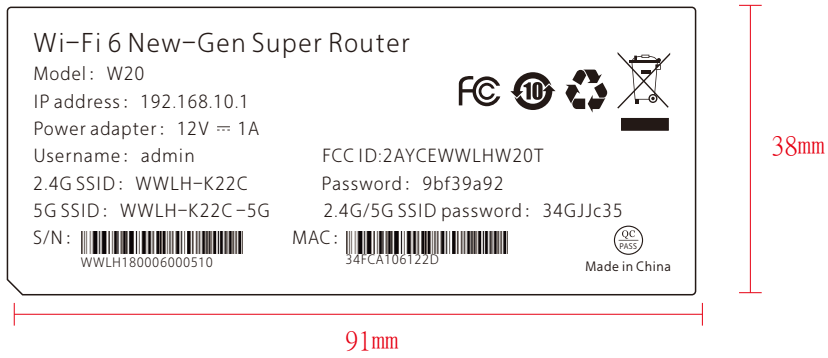

Print

SN 编码规则: WWLH+1800+06(月)+6位流水号
MAC address are provided by customer.(MAC打印规则由微网提供)