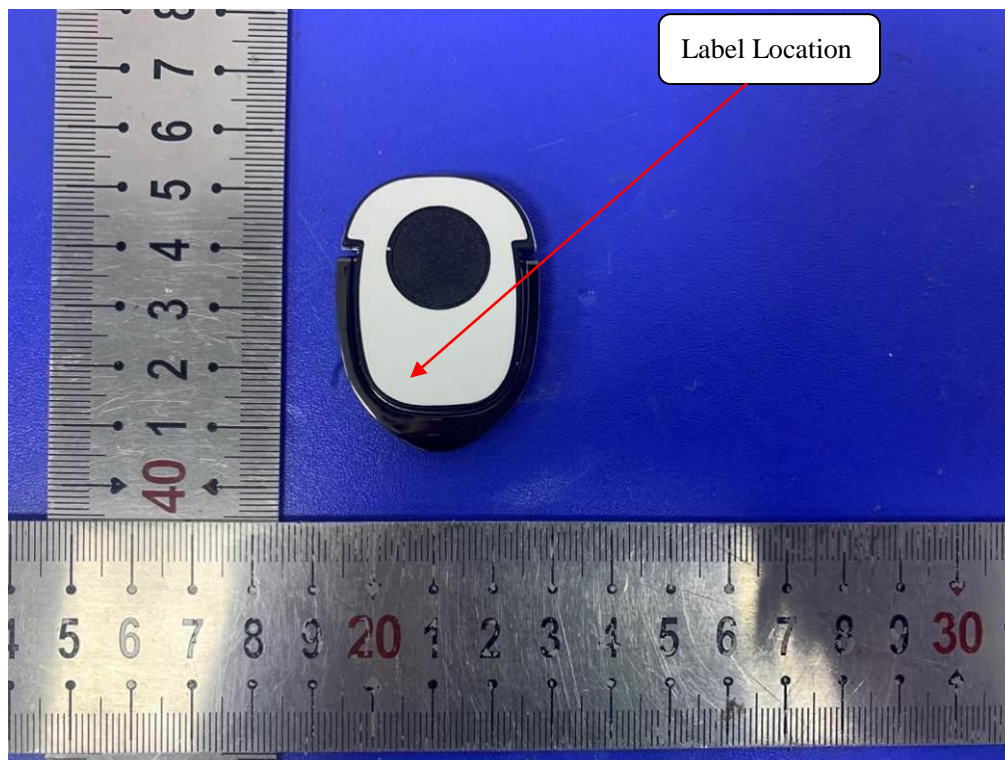

LABEL AND LOCATION

Smart talkie
Model No.: T2
FCC ID: 2AYC5-T2

(Size: L 1.5cm x 1cm)

Material: Tagboard
Glue: adhesive sticker
Font color: White
Label color: Black