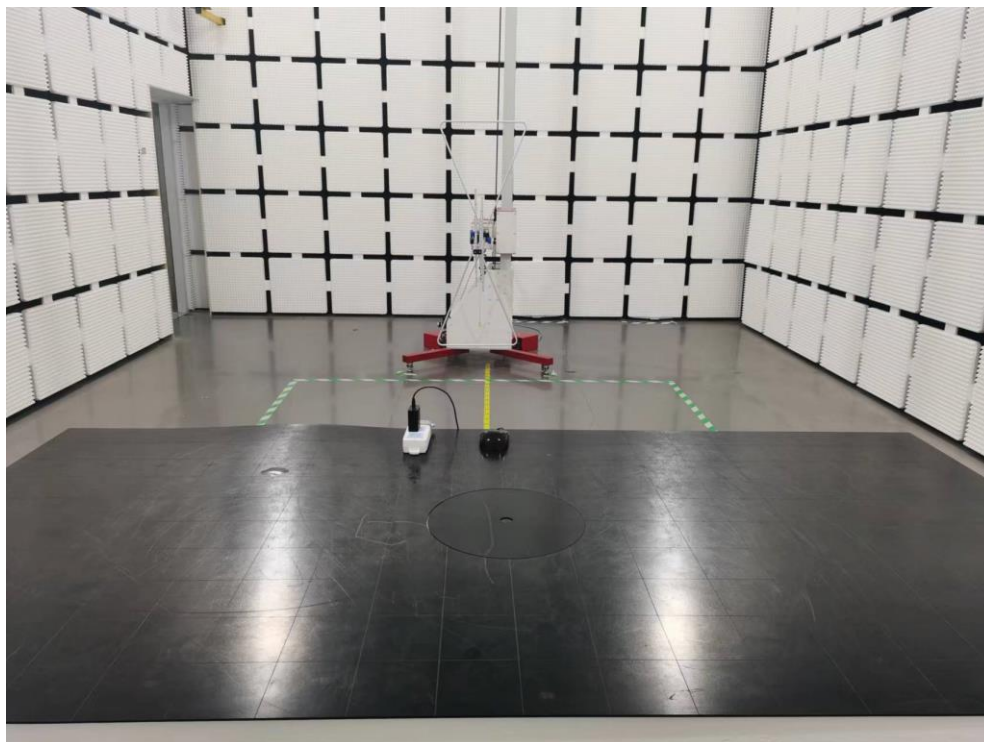

Appendix I Test Setup Photo

FCC ID: 2AYBG-CHP04

Spurious Radiation Emissions Test (<1G)

Spurious Radiation Emissions Test (>1G)

Conducted emission Test

-----End-----