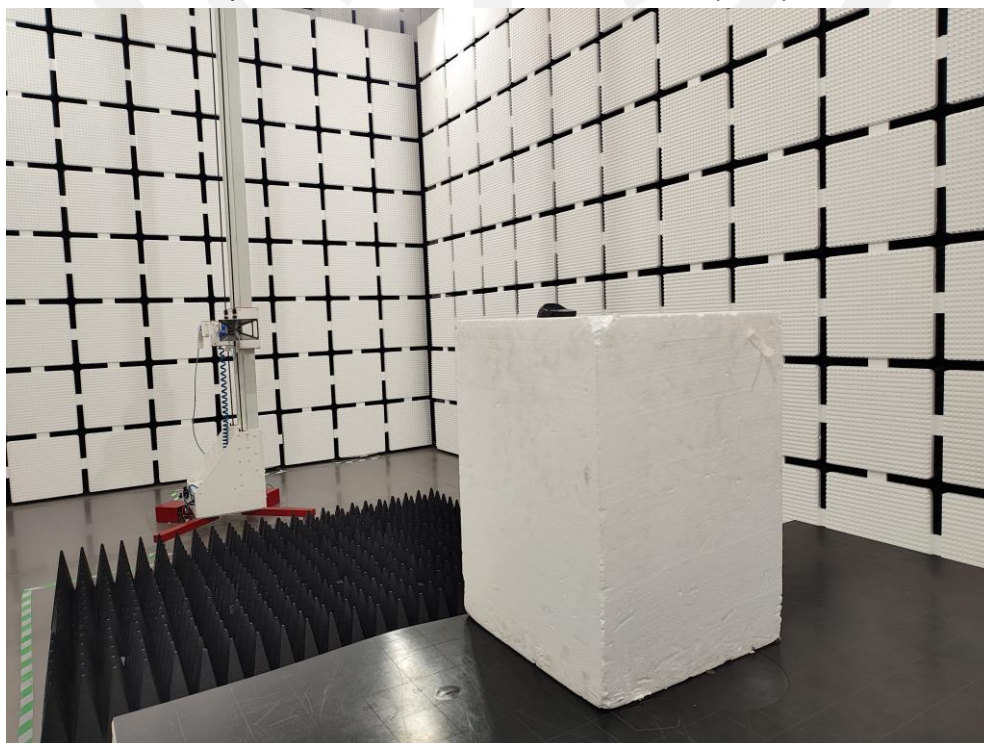

Appendix I Test Setup Photo

FCC ID: 2AYBG-CHP04

Spurious Radiation Emissions Test (<1G)

Spurious Radiation Emissions Test (>1G)

Conducted emission Test

-----End-----