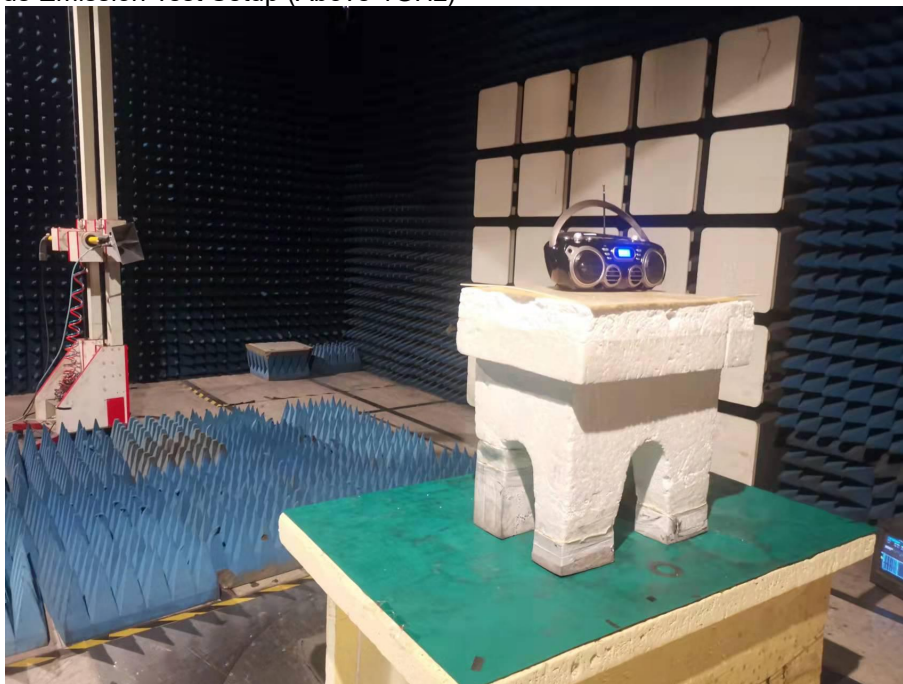

TEST SETUP PHOTOGRAPHS

1.1. Photos of Radiation Emission Measurement

Spurious Emission Test Setup (30MHz-1GHz)

Spurious Emission Test Setup (Above 1GHz)

1.2. Conducted Emission Test

----- The End -----