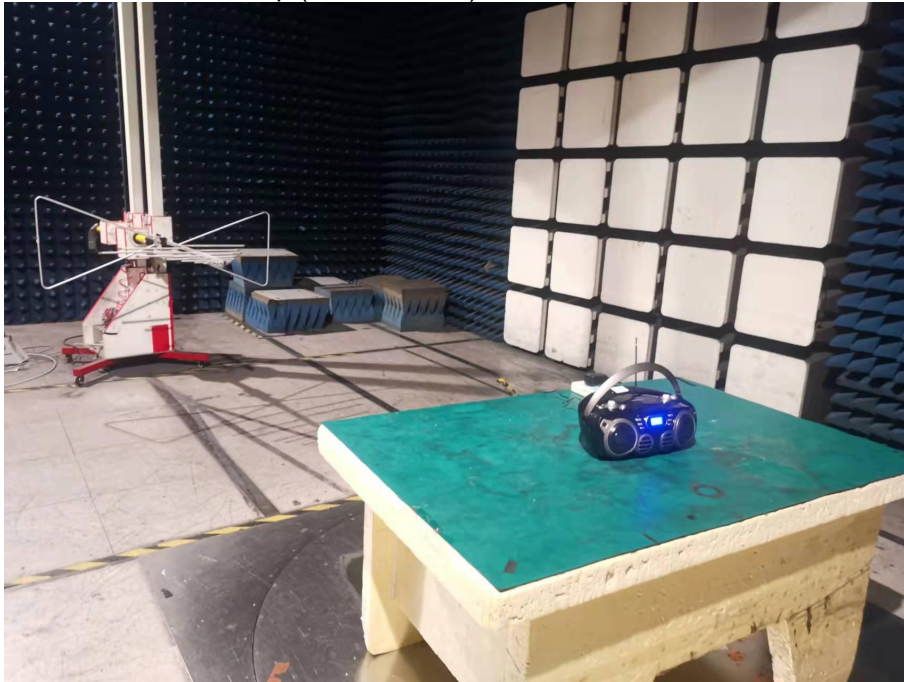

TEST SETUP PHOTOGRAPHS

1.1. Photos of Radiation Emission Measurement

Spurious Emission Test Setup (30MHz-1GHz)

Spurious Emission Test Setup (Above 1GHz)

1.2. Conducted Emission Test

----- The End -----