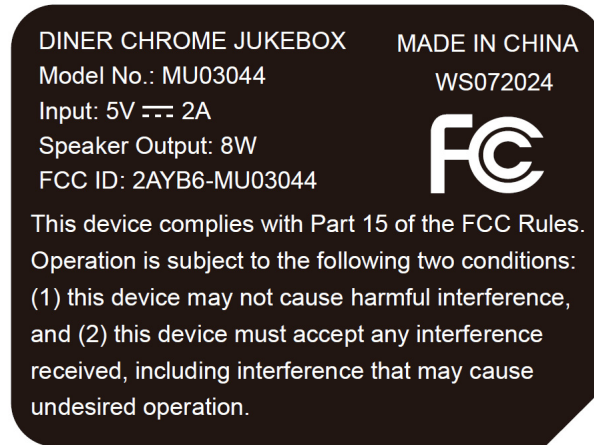

EXHIBIT A - FCC ID LABEL AND LOCATION

FCC ID Label

FCC ID Label Location Information

The label shown shall be permanently affixed at a conspicuous location on the device and be readily visible to the user at the time purchase (Labeling requirements per 2.925)