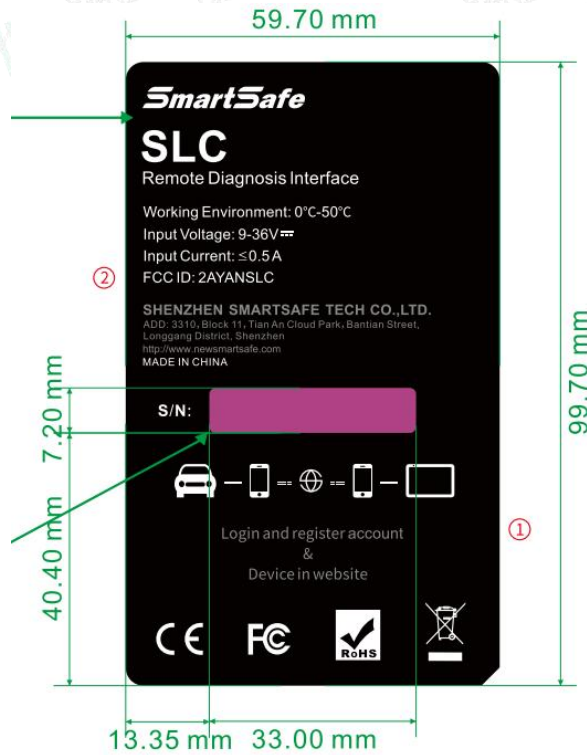

LABEL AND LOCATION

(Size: L59.70mm x W99.70mm)