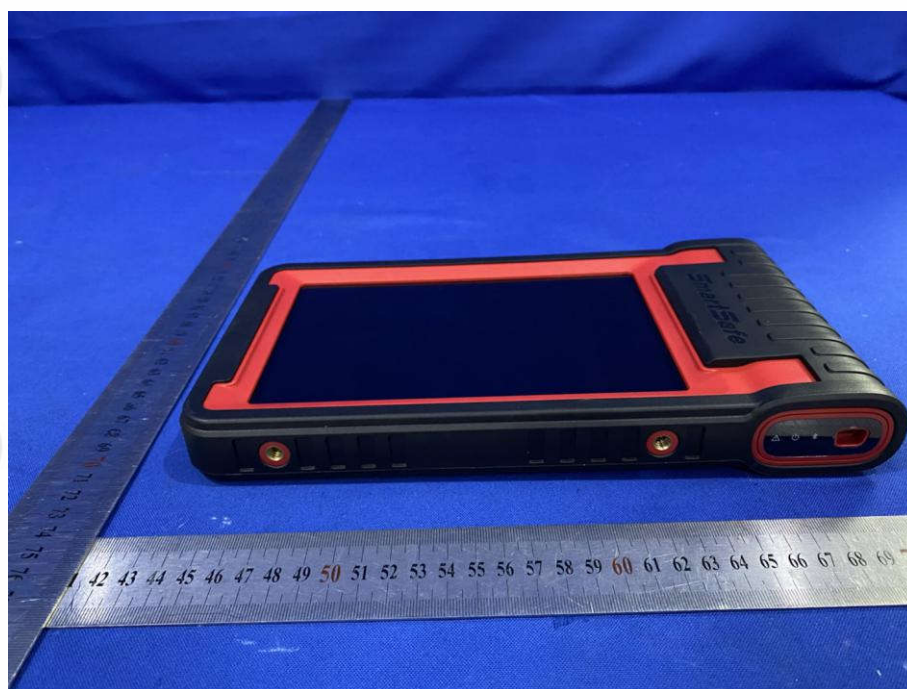

8 PHOTOGRAPHS OF EUT Constructional Details

Test model No.: iSmartIMMO 801

View of Product-1

View of Product-2

View of Product-3

View of Product-4

View of Product-5

View of Product-6