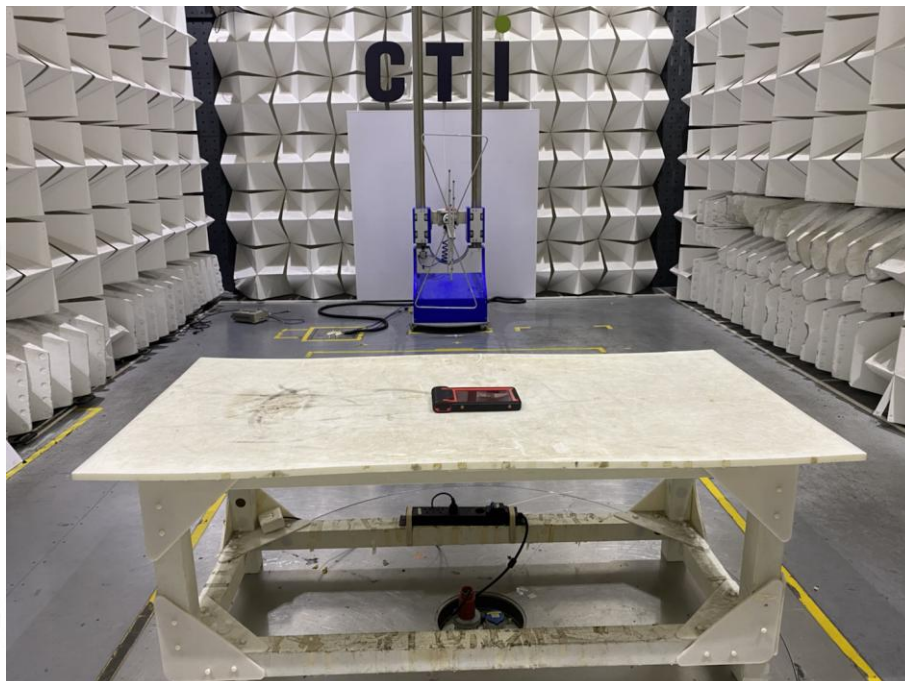

7 PHOTOGRAPHS OF TEST SETUP

Test model No.:iSmartIMMO 801

Radiated spurious emission Test Setup-1(Below 1GHz)

Radiated spurious emission Test Setup-2(Above 1GHz)

Conducted Emissions Test Setup

**Radiated spurious emission Test Setup-3(Above 1GHz)
There are absorbing materials under the ground.**