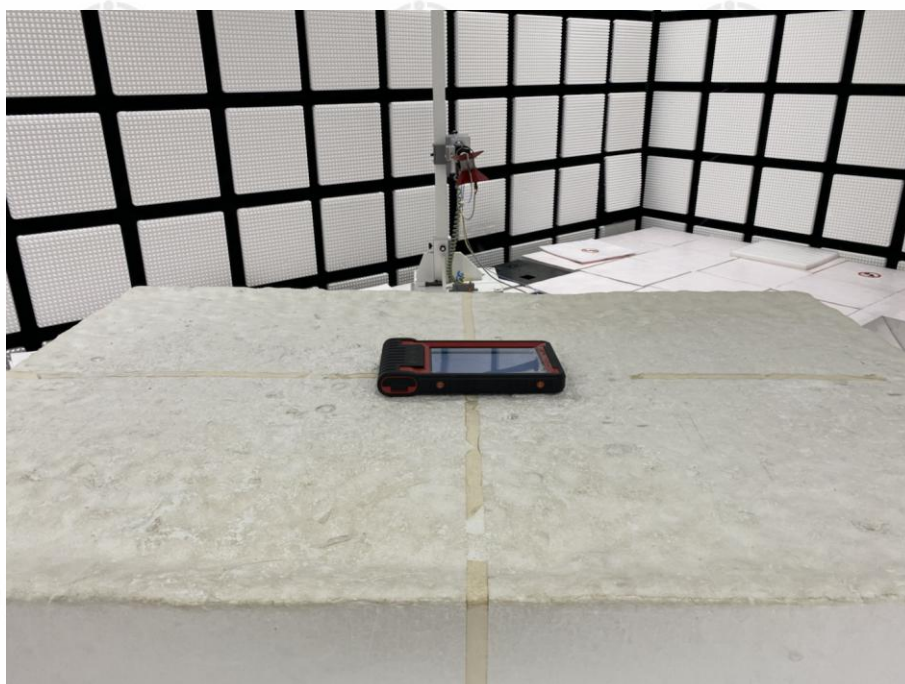

7 PHOTOGRAPHS OF TEST SETUP

Test model No.:iSmartIMMO 801

Radiated spurious emission Test Setup-1(Below 1GHz)

Radiated spurious emission Test Setup-2(Above 1GHz)

Conducted Emissions Test Setup

**Radiated spurious emission Test Setup-3(Above 1GHz)
There are absorbing materials under the ground.**