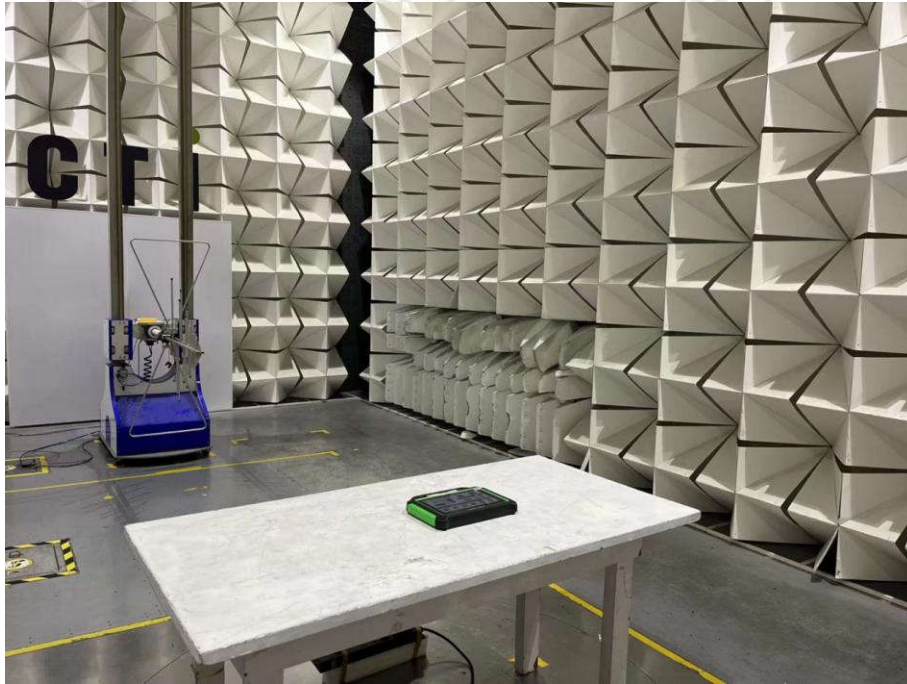

9 PHOTOGRAPHS OF TEST SETUP

Test model No.: iSmartEV P01

Radiated spurious emission Test Setup-1(Below 1GHz)

Radiated spurious emission Test Setup-2(Above 1GHz)

**Radiated spurious emission Test Setup-3(Above 1GHz)
There are absorbing materials under the ground.**