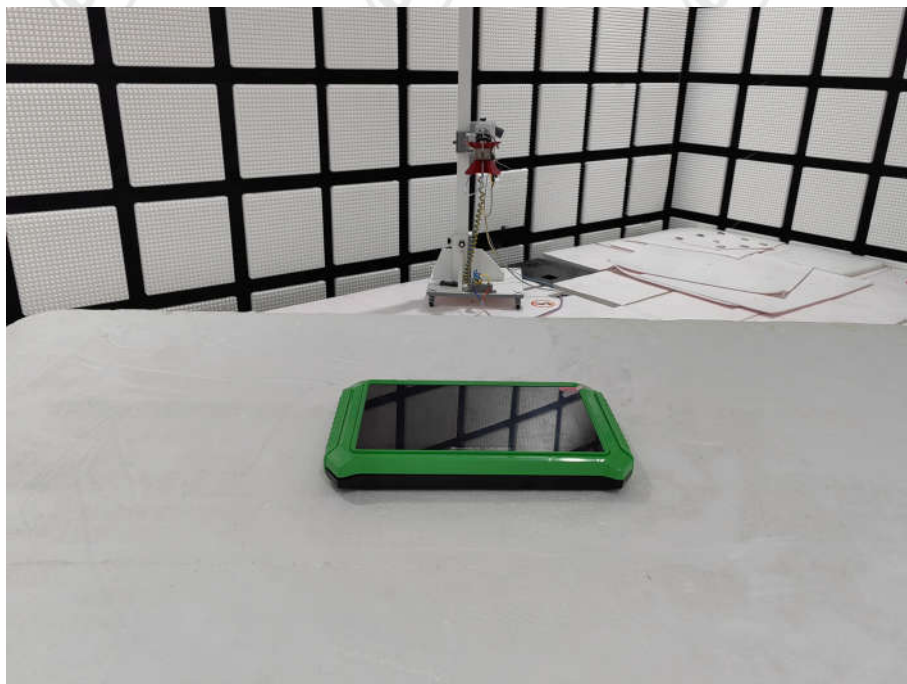

9 PHOTOGRAPHS OF TEST SETUP

Test model No.: iSmartEV P01

Radiated spurious emission Test Setup-1(Below 1GHz)

Radiated spurious emission Test Setup-2(Above 1GHz)

**Radiated spurious emission Test Setup-3(Above 1GHz)
There are absorbing materials under the ground.**

Conducted Emissions Test Setup