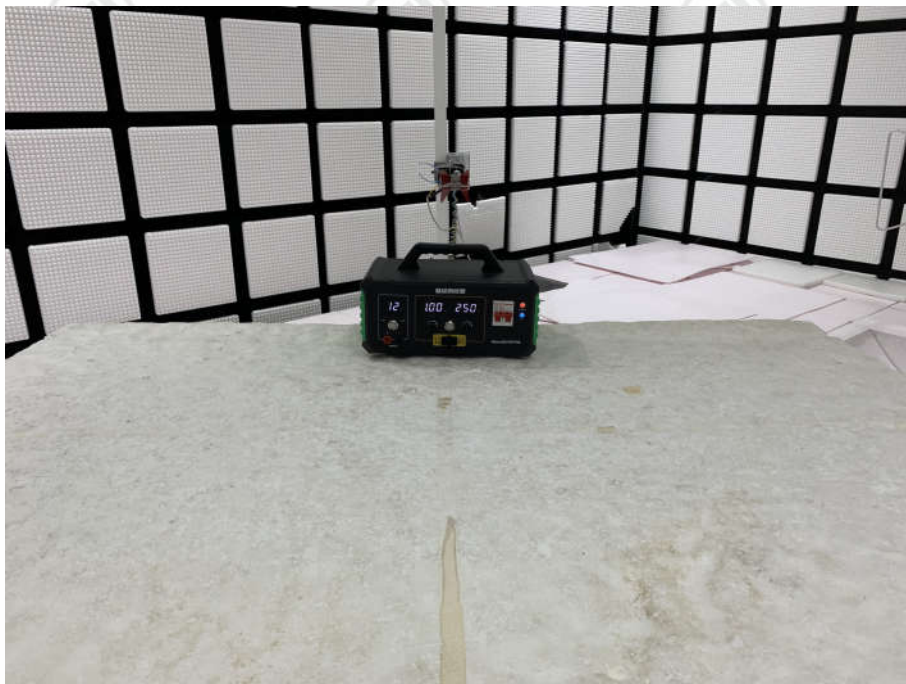

9 PHOTOGRAPHS OF TEST SETUP

Test model No.: iSmartEV DP750

Radiated spurious emission Test Setup-1(Below 1GHz)

Radiated spurious emission Test Setup-2(Above 1GHz)

**Radiated spurious emission Test Setup-3(Above 1GHz)
There are absorbing materials under the ground.**

Conducted Emissions Test Setup