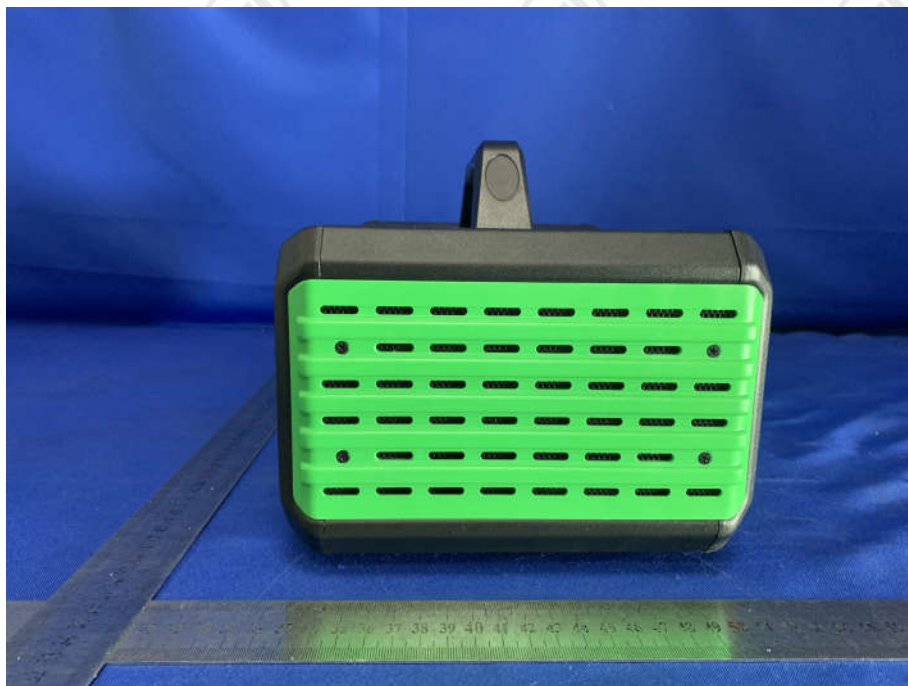

10 PHOTOGRAPHS OF EUT Constructional Details

Test model No.: iSmartEV DP750

View of Product-1

View of Product-2

View of Product-3

View of Product-4

View of Product-5

View of Product-6