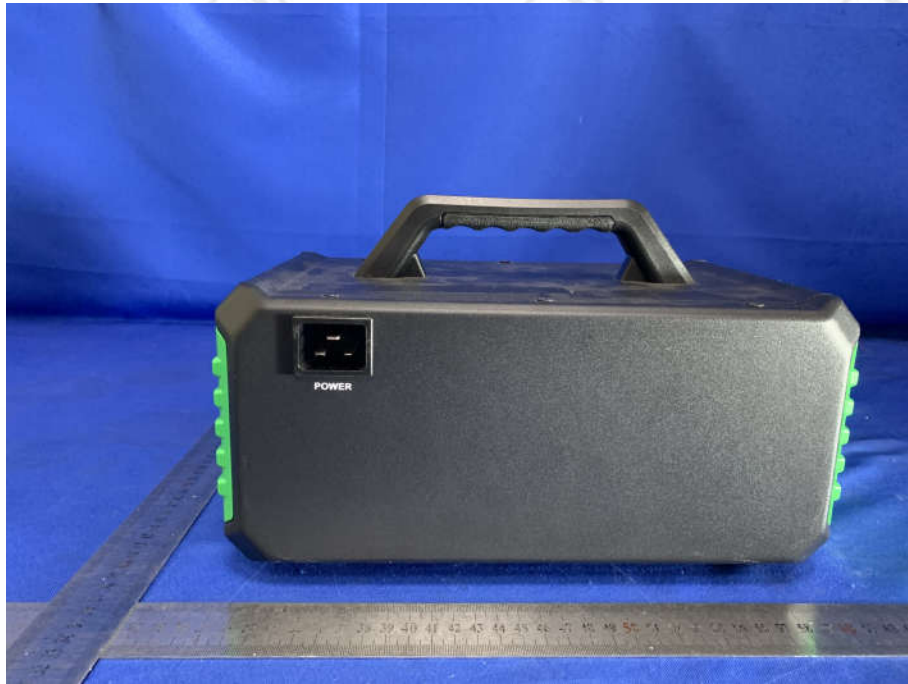

10 PHOTOGRAPHS OF EUT Constructional Details

Test model No.: iSmartEV DP750

View of Product-1

View of Product-2

View of Product-3

View of Product-4

View of Product-5

View of Product-6