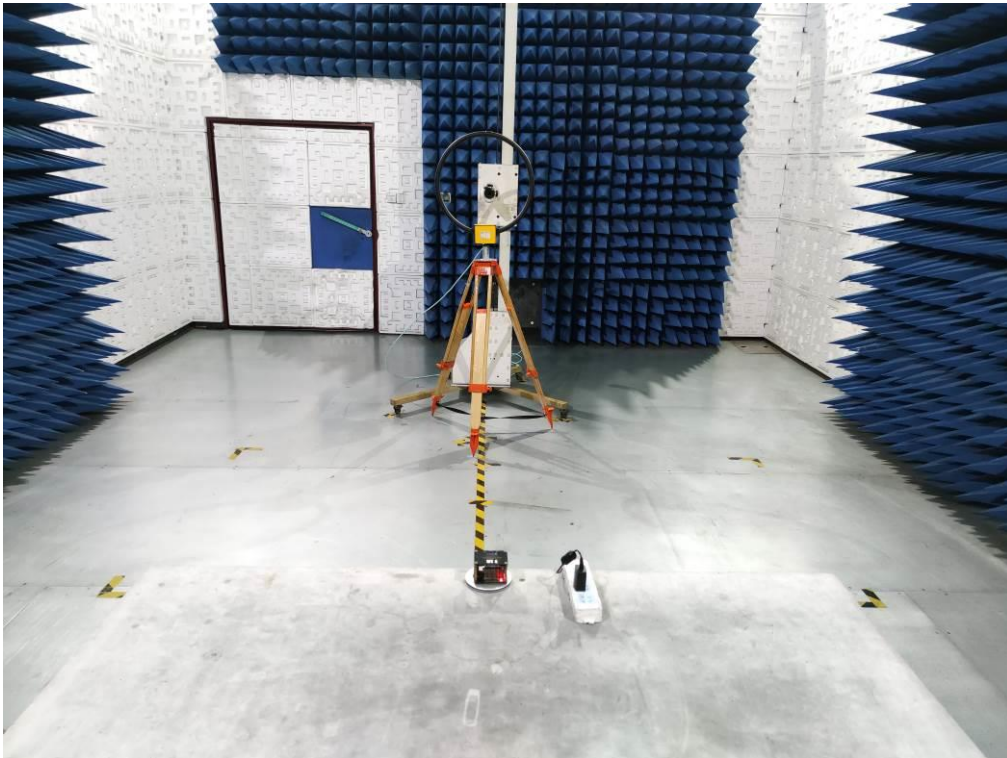

# Test Setup Photos

FCC RADIATED EMISSION TEST SETUP 9kHz-30MHZ

FCC RADIATED EMISSION TEST SETUP 30MHz-1GHZ

## FCC LINE CONDUCTED EMISSION TEST SETUP