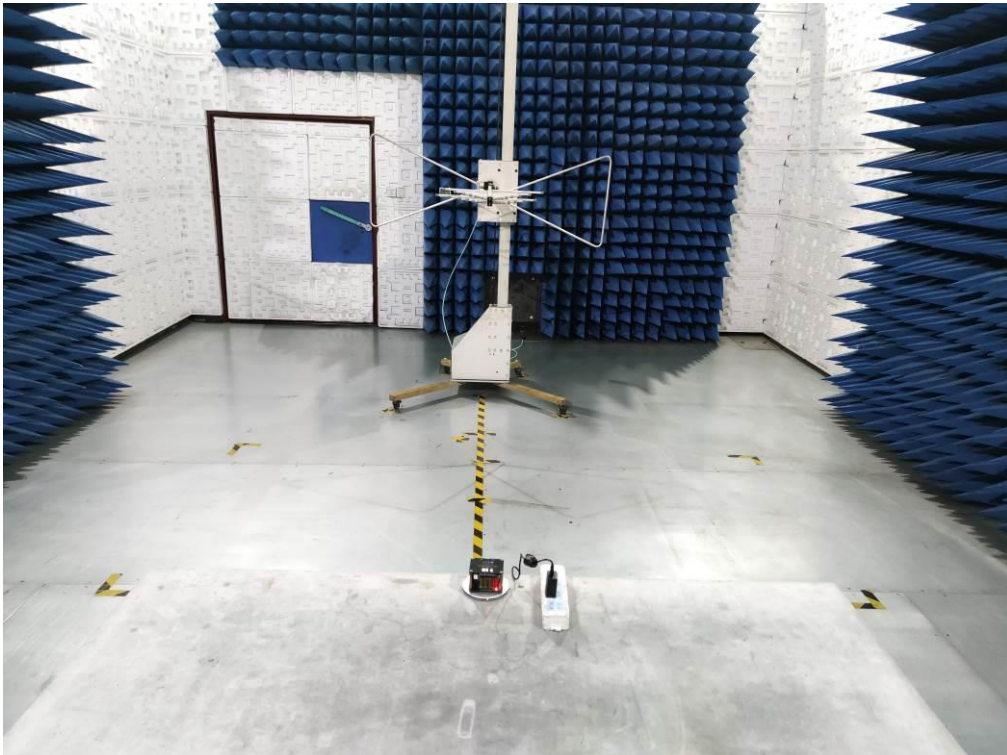

# Test Setup Photos

FCC RADIATED EMISSION TEST SETUP 9kHz-30MHZ

FCC RADIATED EMISSION TEST SETUP 30MHz-1GHZ

## FCC LINE CONDUCTED EMISSION TEST SETUP