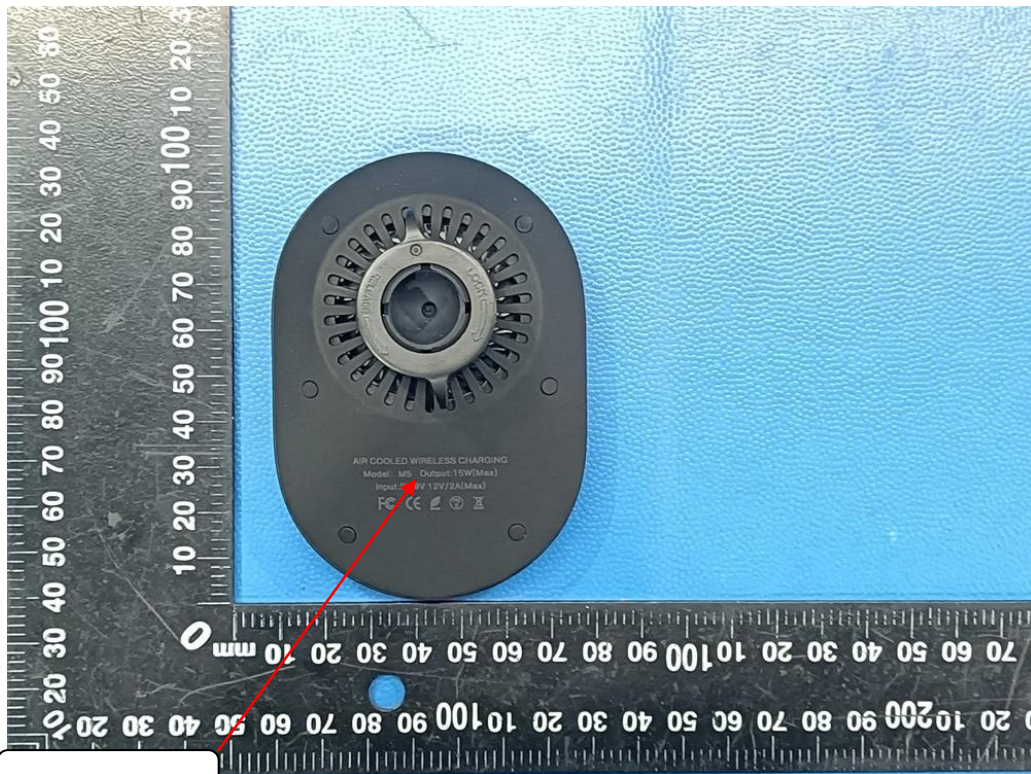

LABEL AND LOCATION

M5 Magnetic Car Mount Wireless Charger
Model: M5
Input: Input: DC 5.0V/DC 9.0V/ DC 12.0V,
2.0A(Max)
Wireless Output 1: 5W/10W/15W(Max)
FCC ID: 2AYA5-M5

(Size: L4.0cm x 3.0cm)

Label Location