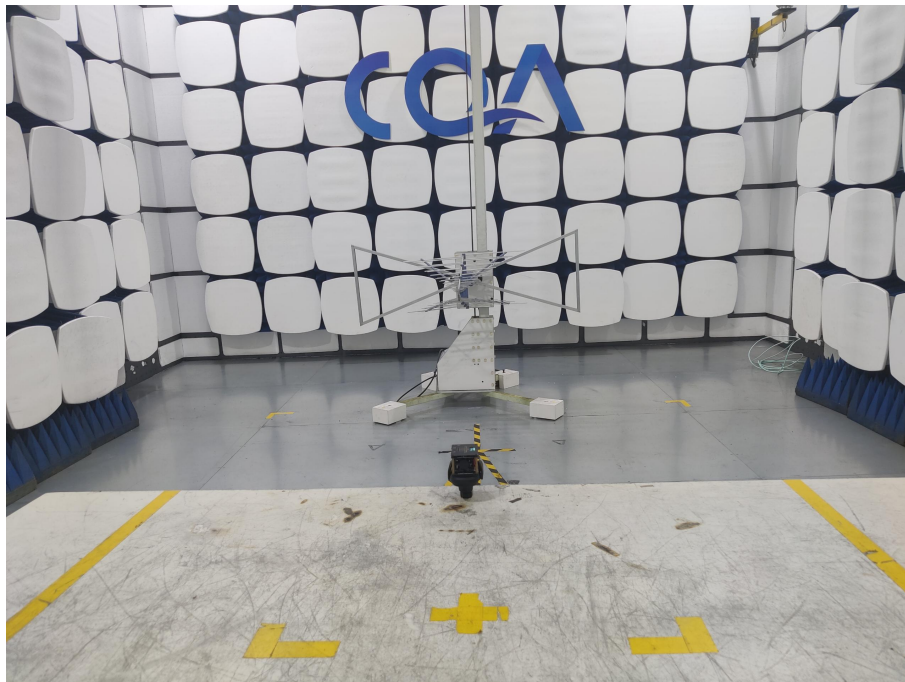

# 1 Photographs - EUT Test Setup

## 1.1 Radiated Emission

9kHz~30MHz:

30MHz~1GHz:

## 1.2 Conducted Emission