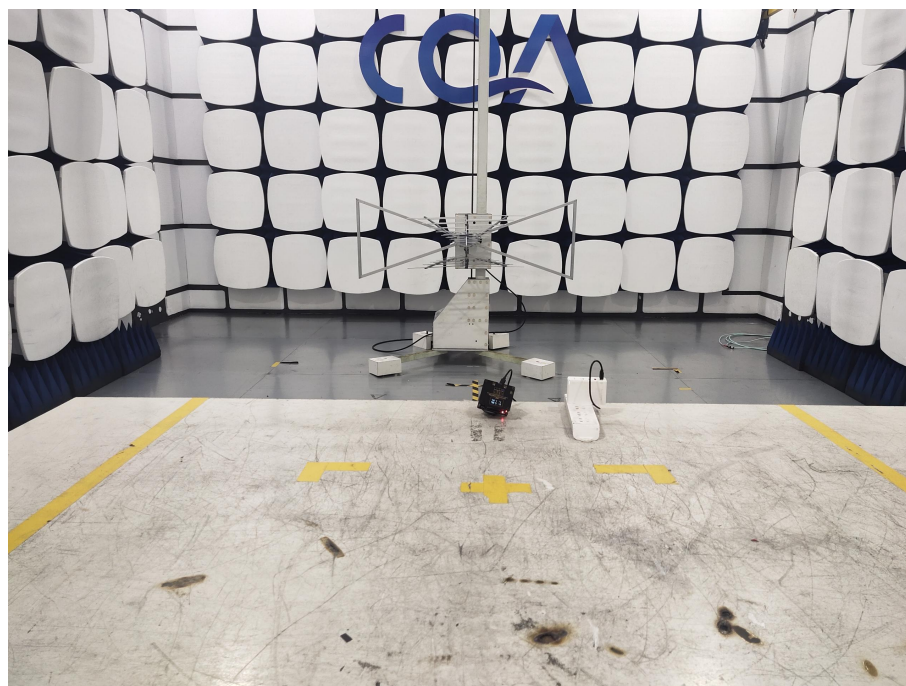

1 Photographs - EUT Test Setup

1.1 Radiated Emission

9kHz~30MHz:

30MHz~1GHz:

1.2 Conducted Emission