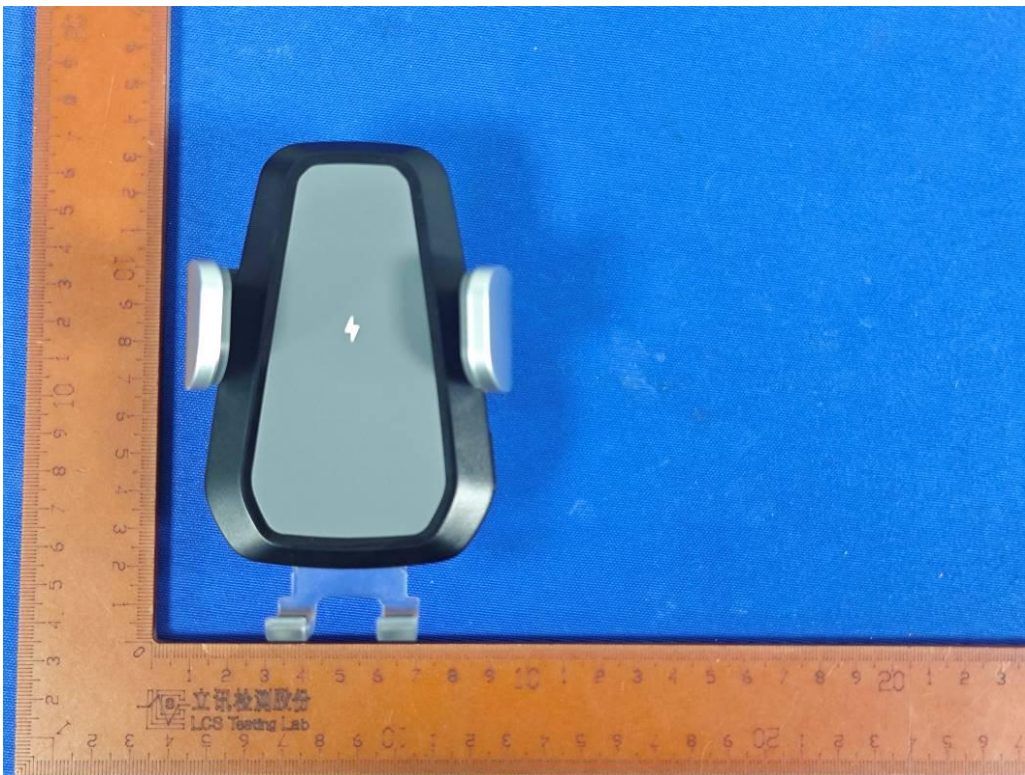

## EXTERIOR PHOTOGRAPHS

Fig. 1

Fig. 2

Shenzhen LCS Compliance Testing Laboratory Ltd.

Add: 101, 201 Bldg A & 301 Bldg C, Juji Industrial Park Yabianxueziwei, Shajing Street, Baoan District, Shenzhen, 518000, China