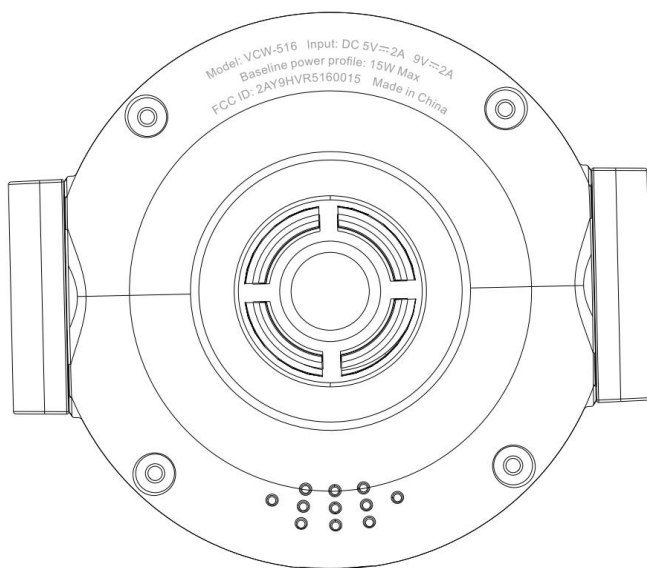

LABEL AND LOCATION

(Size: L 3.5cm x W 1.5cm)