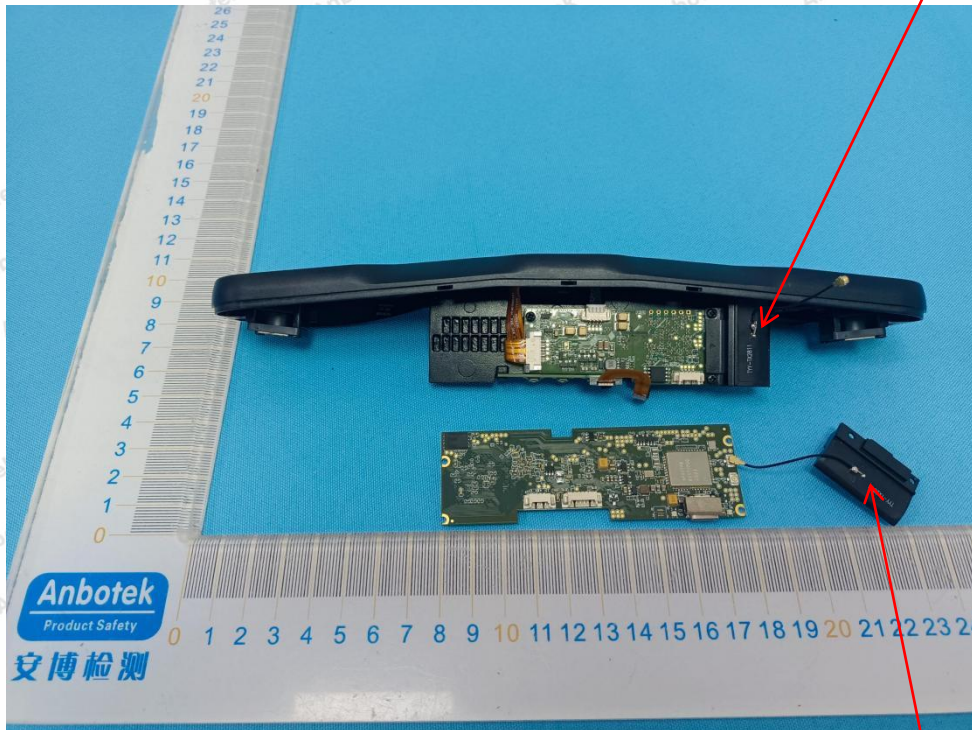

Appendix III -- Internal Photograph

ANT1

ANT2

Shenzhen Anbotek Compliance Laboratory Limited

Address: 1/F., Building D, Sogood Science and Technology Park, Sanwei Community, Hangcheng Street, Bao'an District, Shenzhen, Guangdong, China.
Tel: (86) 0755-26066440 Fax: (86) 0755-26014772 Email: service@anbotek.com