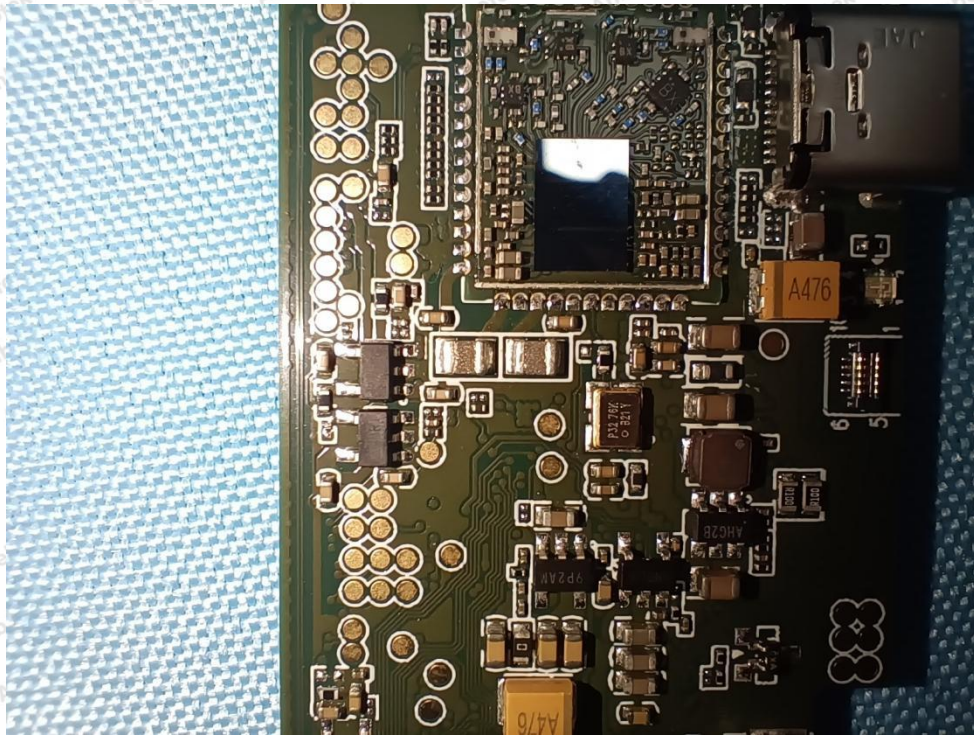

Shenzhen Anbotek Compliance Laboratory Limited

Address: 1/F., Building D, Sogood Science and Technology Park, Sanwei Community, Hangcheng Street, Bao'an District, Shenzhen, Guangdong, China.
Tel: (86) 0755-26066440 Fax: (86) 0755-26014772 Email: service@anbotek.com

Hotline
400-003-0500
www.anbotek.com.cn