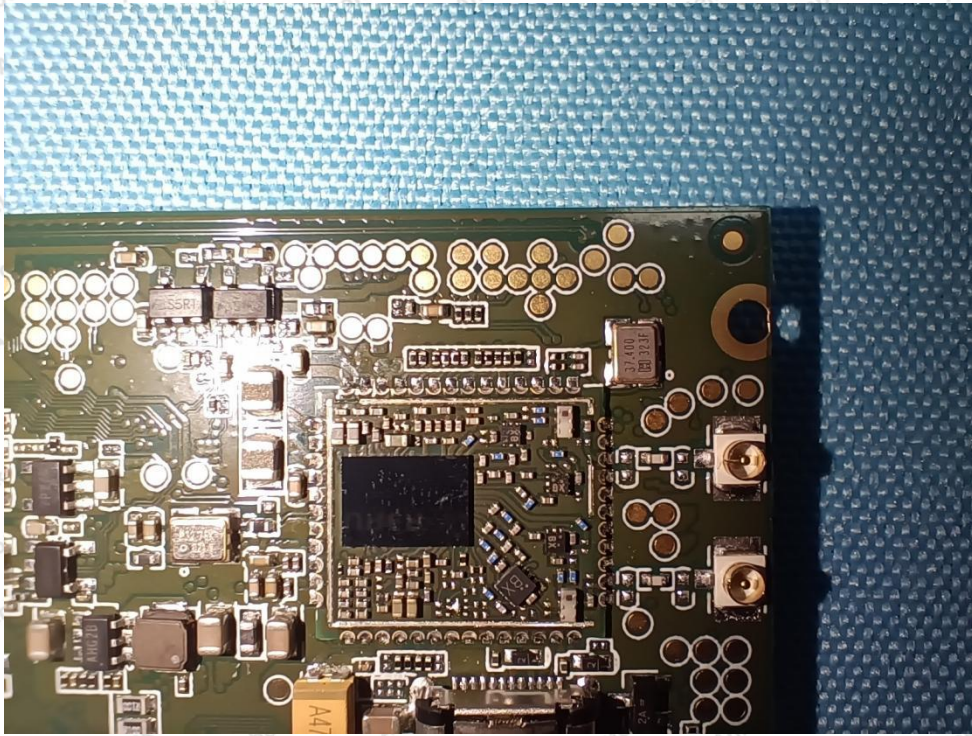

Shenzhen Anbotek Compliance Laboratory Limited

Address: 1/F., Building D, Sogood Science and Technology Park, Sanwei Community, Hangcheng Street, Bao'an District, Shenzhen, Guangdong, China.
Tel: (86) 0755-26066440 Fax: (86) 0755-26014772 Email: service@anbotek.com

Hotline
400-003-0500
www.anbotek.com.cn