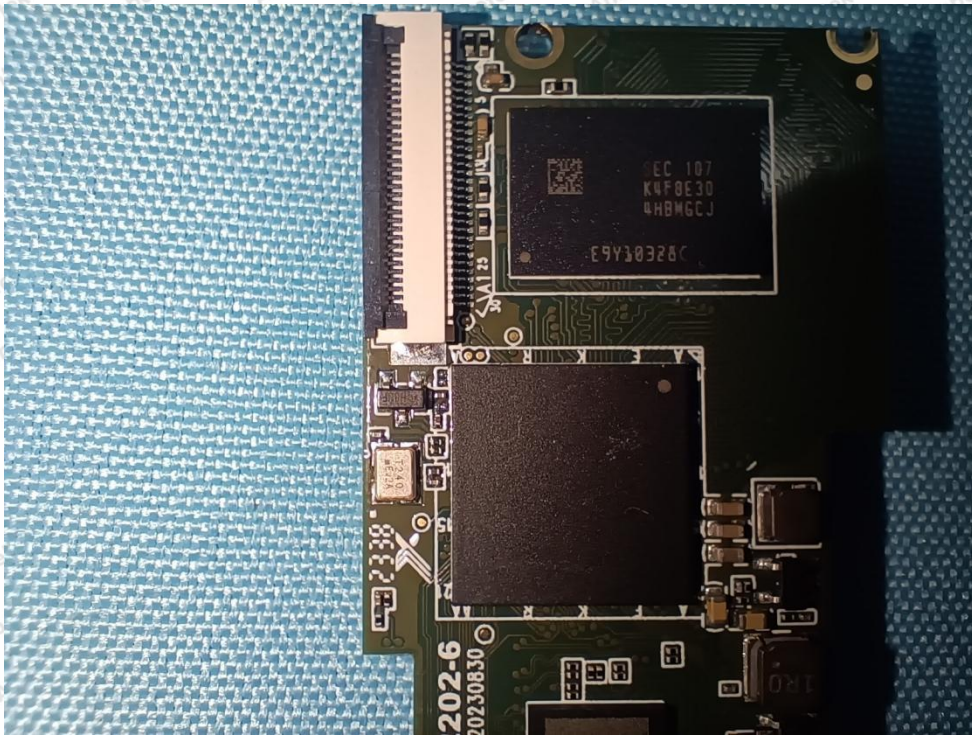

Shenzhen Anbotek Compliance Laboratory Limited

Address: 1/F., Building D, Sogood Science and Technology Park, Sanwei Community, Hangcheng Street, Bao'an District, Shenzhen, Guangdong, China.
Tel: (86) 0755-26066440 Fax: (86) 0755-26014772 Email: service@anbotek.com

Hotline
400-003-0500
www.anbotek.com.cn