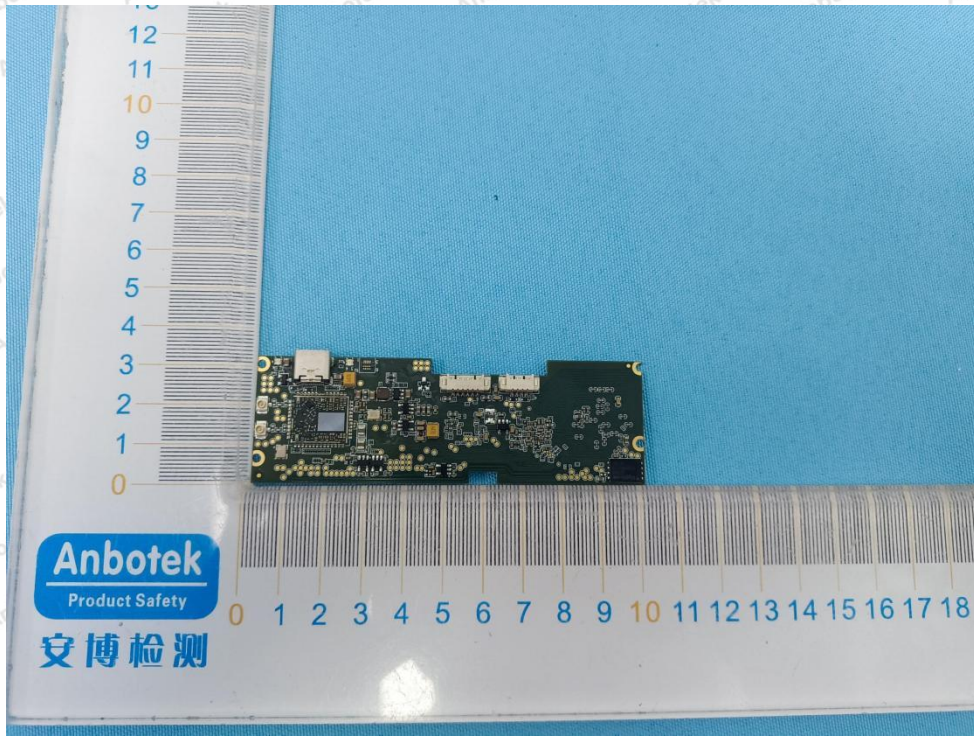

Shenzhen Anbotek Compliance Laboratory Limited

Address: 1/F., Building D, Sogood Science and Technology Park, Sanwei Community, Hangcheng Street, Bao'an District, Shenzhen, Guangdong, China.
Tel: (86) 0755-26066440 Fax: (86) 0755-26014772 Email: service@anbotek.com

Hotline
400-003-0500
www.anbotek.com.cn