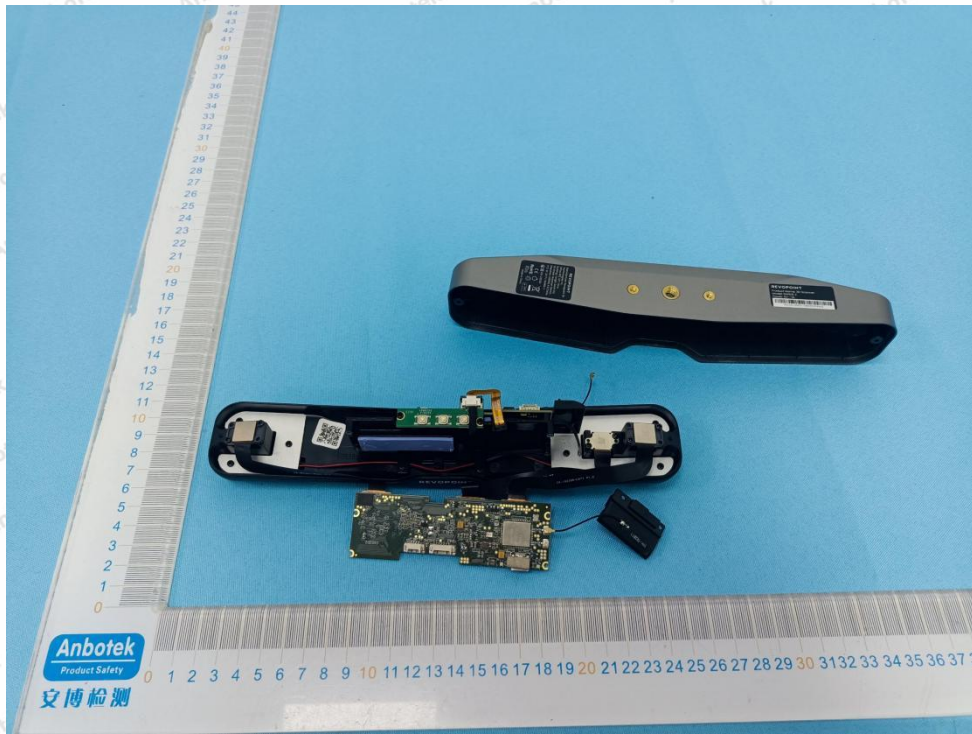

Appendix III -- Internal Photograph

ANT1

ANT2

Shenzhen Anbotek Compliance Laboratory Limited

Address: 1/F., Building D, Sogood Science and Technology Park, Sanwei Community, Hangcheng Street, Bao'an District, Shenzhen, Guangdong, China.
Tel: (86) 0755-26066440 Fax: (86) 0755-26014772 Email: service@anbotek.com