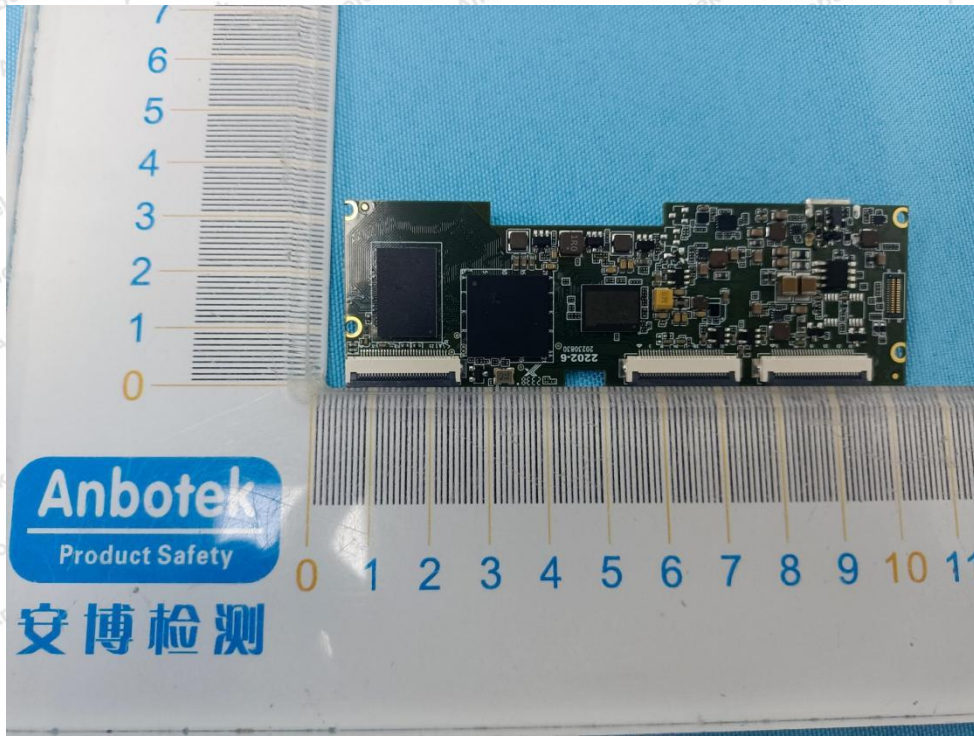

Shenzhen Anbotek Compliance Laboratory Limited

Address: 1/F., Building D, Sogood Science and Technology Park, Sanwei Community, Hangcheng Street, Bao'an District, Shenzhen, Guangdong, China.
Tel: (86) 0755-26066440 Fax: (86) 0755-26014772 Email: service@anbotek.com

Hotline

400-003-0500

www.anbotek.com.cn