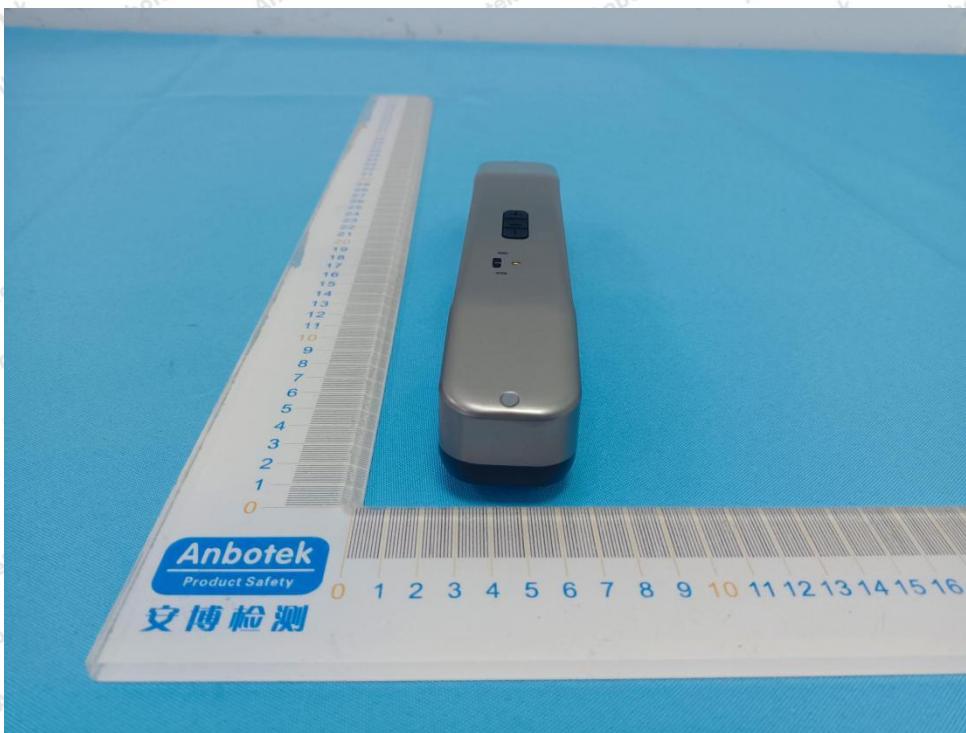

Shenzhen Anbotek Compliance Laboratory Limited

Address: 1/F., Building D, Sogood Science and Technology Park, Sanwei Community, Hangcheng Street, Bao'an District, Shenzhen, Guangdong, China.
Tel: (86) 0755-26066440 Fax: (86) 0755-26014772 Email: service@anbotek.com

Hotline

400-003-0500

www.anbotek.com.cn