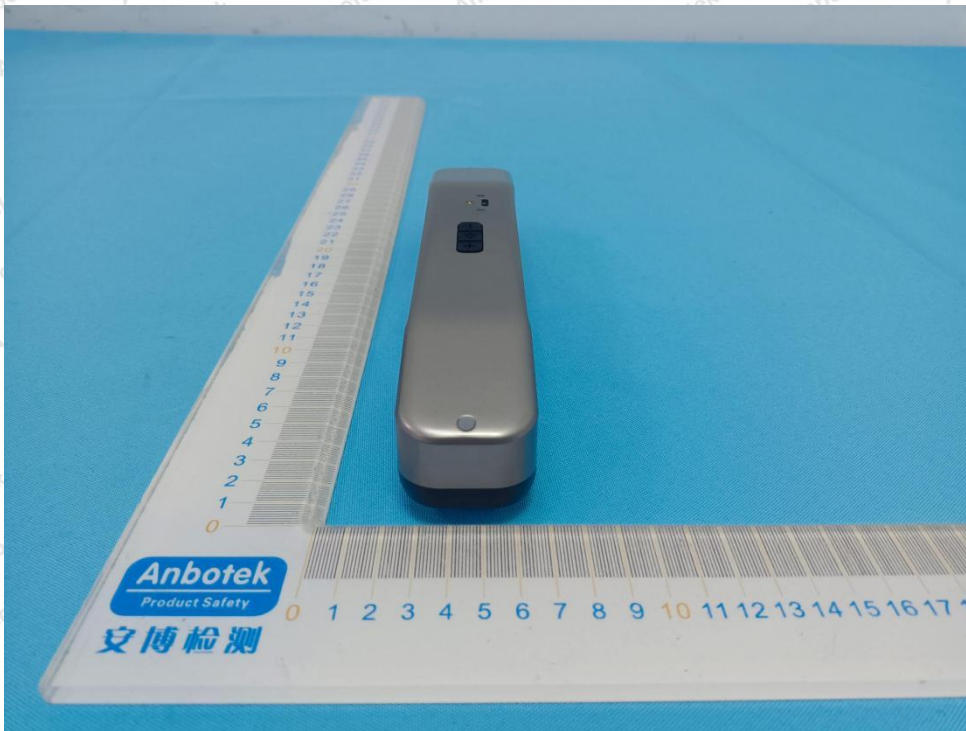

Shenzhen Anbotek Compliance Laboratory Limited

Address: 1/F., Building D, Sogood Science and Technology Park, Sanwei Community, Hangcheng Street, Bao'an District, Shenzhen, Guangdong, China.
Tel: (86) 0755-26066440 Fax: (86) 0755-26014772 Email: service@anbotek.com

Hotline
400-003-0500
www.anbotek.com.cn