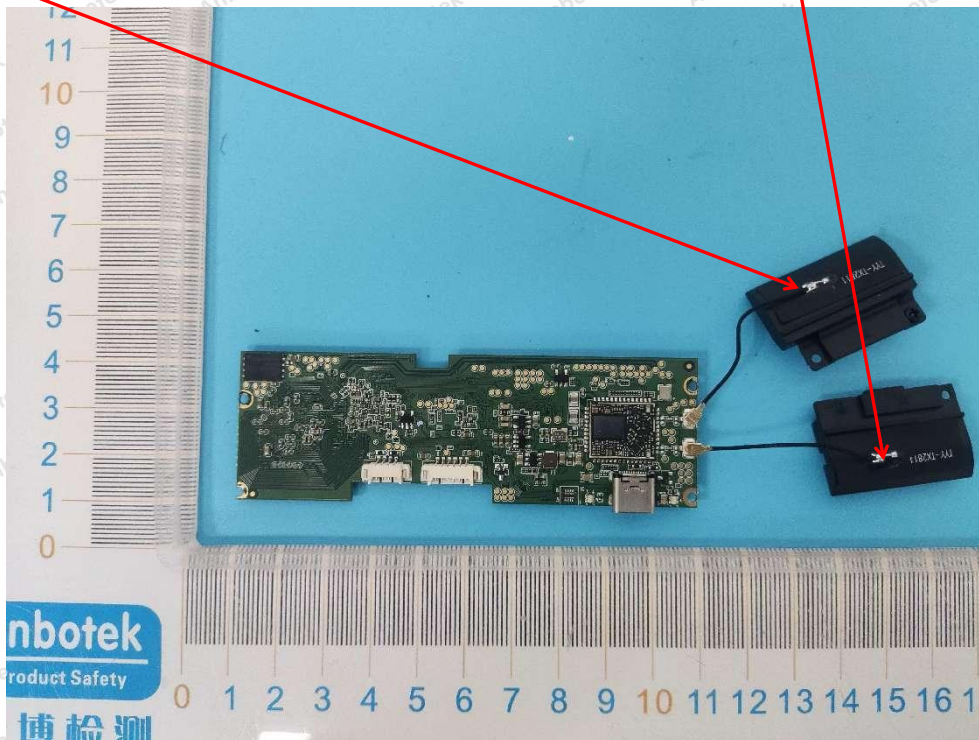

Internal Photograph

WIFI ANT 2

WIFI+BLE ANT 1

Anbotek

Product Safety

Shenzhen Anbotek Compliance Laboratory Limited

Address: 1/F., Building D, Sogood Science and Technology Park, Sanwei Community, Hangcheng Street, Bao'an District, Shenzhen, Guangdong, China.
Tel: (86) 0755-26066440 Fax: (86) 0755-26014772 Email: service@anbotek.com