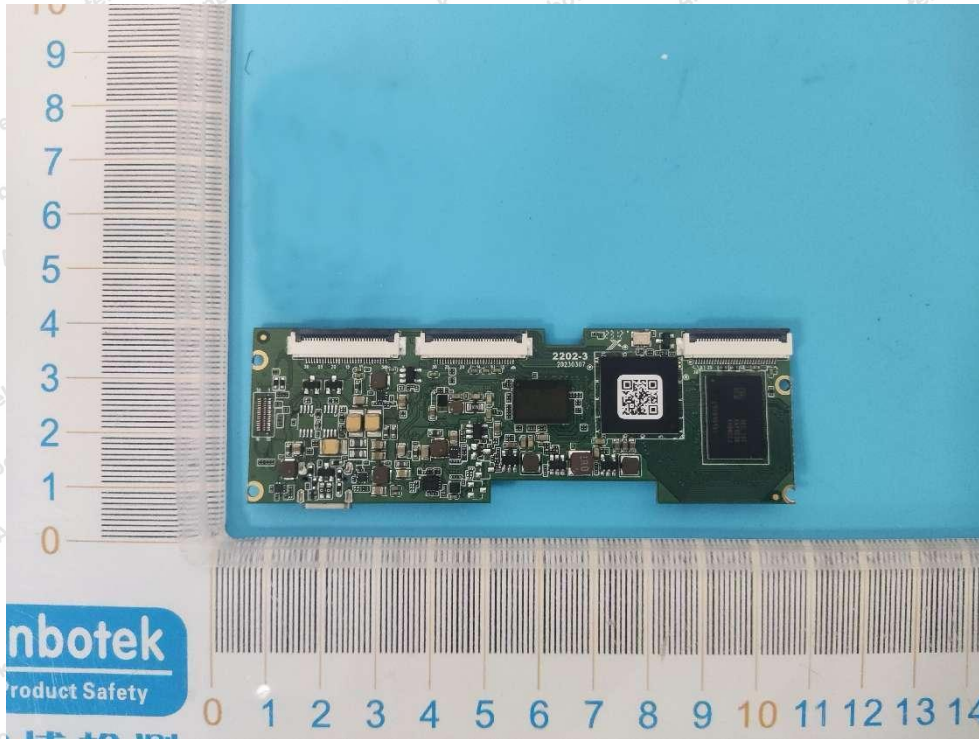

Internal Photograph

WIFI ANT 2

WIFI+BLE ANT 1

Anbotek

Product Safety

Shenzhen Anbotek Compliance Laboratory Limited

Address: 1/F., Building D, Sogood Science and Technology Park, Sanwei Community, Hangcheng Street, Bao'an District, Shenzhen, Guangdong, China.
Tel: (86) 0755-26066440 Fax: (86) 0755-26014772 Email: service@anbotek.com