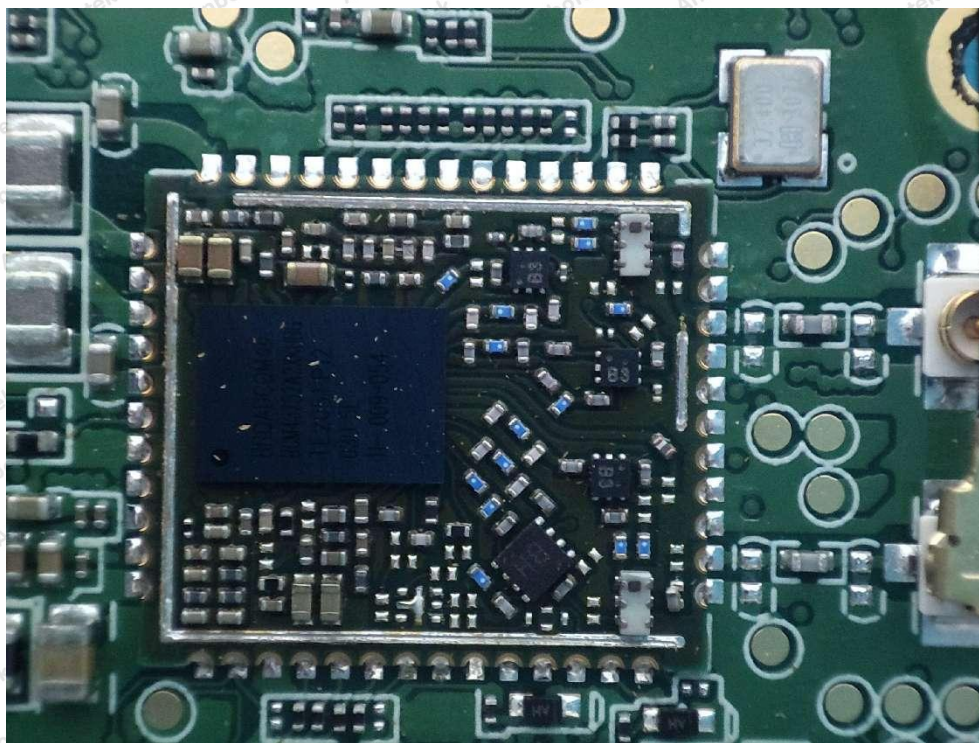

Internal Photograph

WIFI ANT 2

WIFI+BLE ANT 1

Anbotek

Product Safety

Shenzhen Anbotek Compliance Laboratory Limited

Address: 1/F., Building D, Sogood Science and Technology Park, Sanwei Community, Hangcheng Street, Bao'an District, Shenzhen, Guangdong, China.
Tel: (86) 0755-26066440 Fax: (86) 0755-26014772 Email: service@anbotek.com