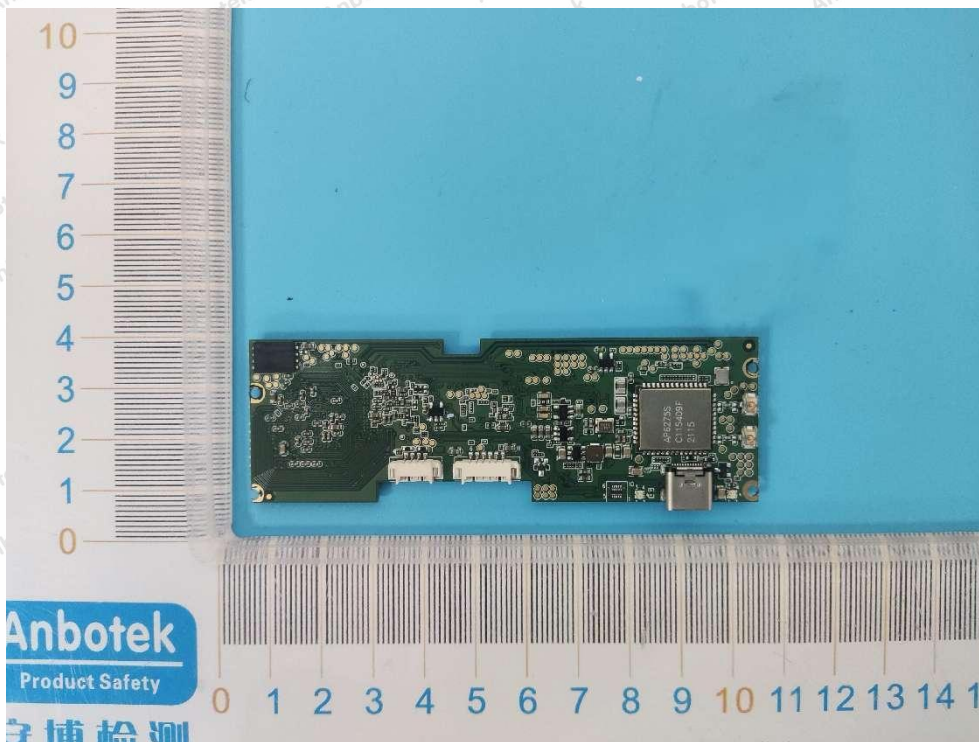

Internal Photograph

WIFI ANT 2

WIFI+BLE ANT 1

Anbotek

Product Safety

Shenzhen Anbotek Compliance Laboratory Limited

Address: 1/F., Building D, Sogood Science and Technology Park, Sanwei Community, Hangcheng Street, Bao'an District, Shenzhen, Guangdong, China.
Tel: (86) 0755-26066440 Fax: (86) 0755-26014772 Email: service@anbotek.com