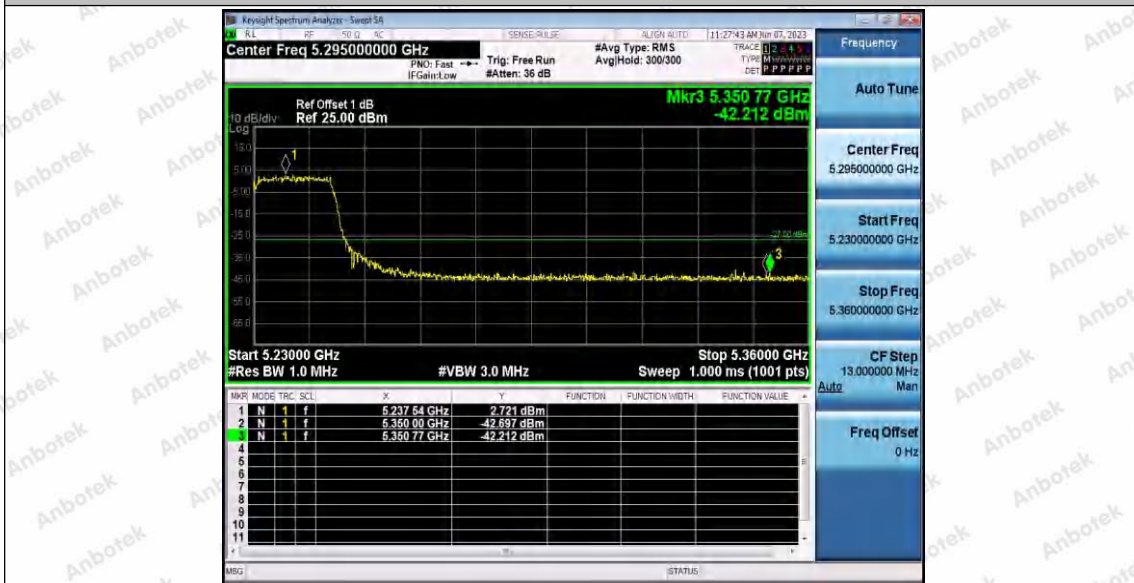

Hotline 400-003-0500  
www.anbotek.com.cn

11AC40SISO\_Ant1\_High\_5230

11AC40SISO\_Ant2\_High\_5230