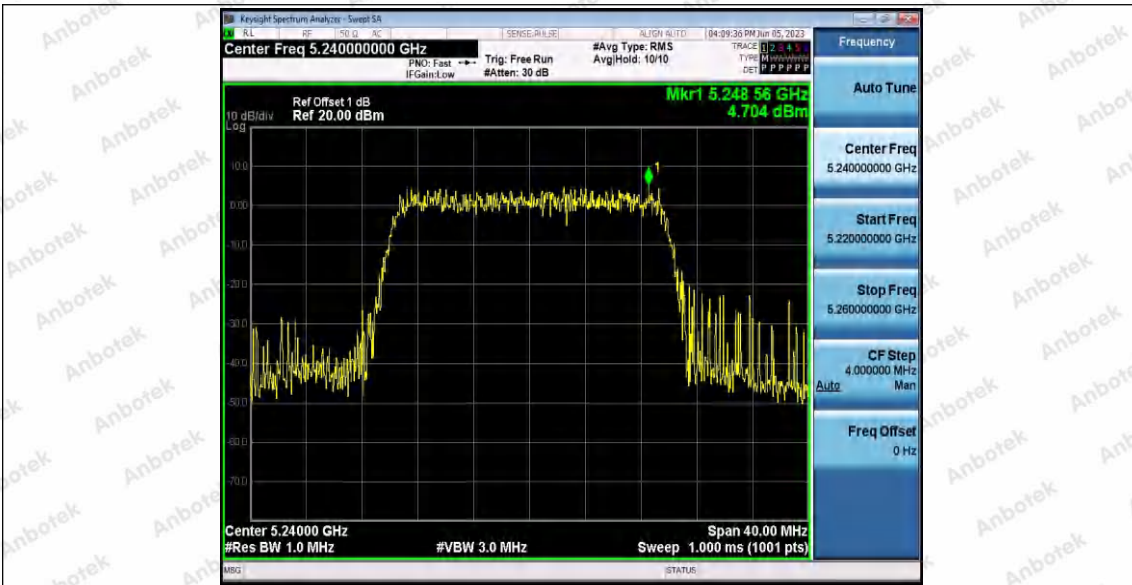

11AX20SISO_Ant2_5240