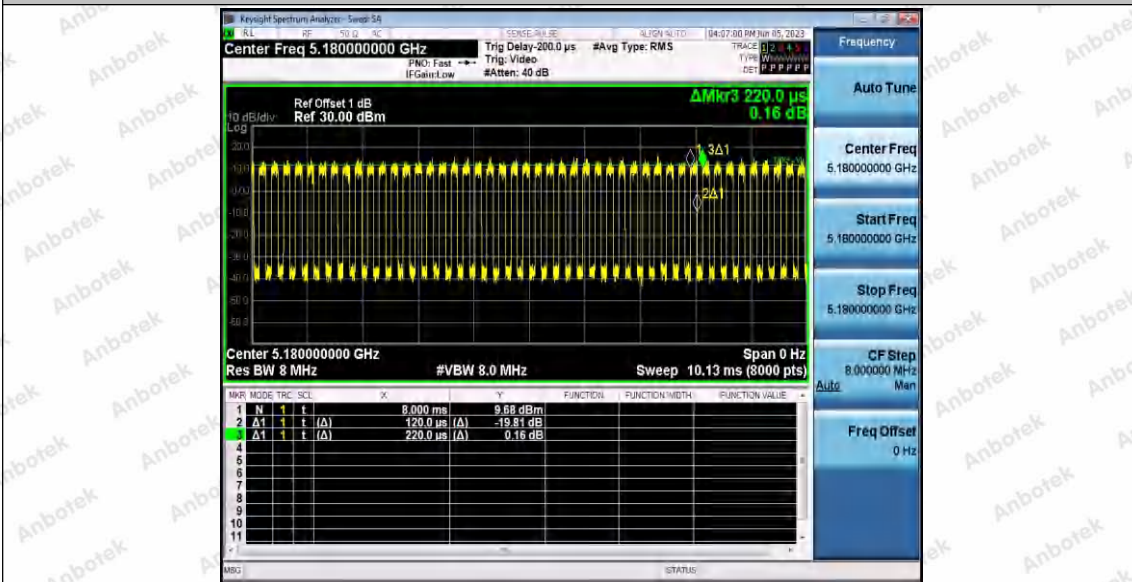

Hotline  
400-003-0500  
www.anbotek.com.cn

11AX20SISO\_Ant1\_5180

11AX20SISO\_Ant2\_5180