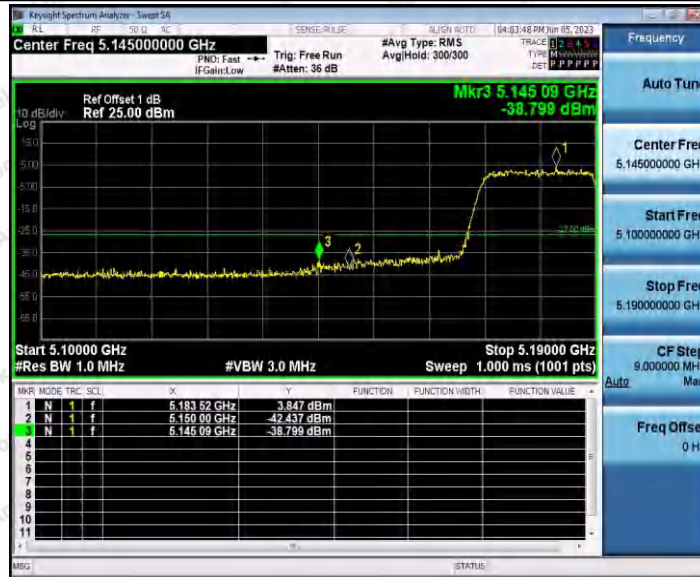

11AC40SISO_Ant2_Low_5190

Shenzhen Anbotek Compliance Laboratory Limited

Address: 1/F., Building D, Sogood Science and Technology Park, Sanwei Community, Hangcheng Street, Bao'an District, Shenzhen, Guangdong, China.
Tel: (86) 0755-26066440 Fax: (86) 0755-26014772 Email: service@anbotek.com

Hotline 400-003-0500
www.anbotek.com.cn