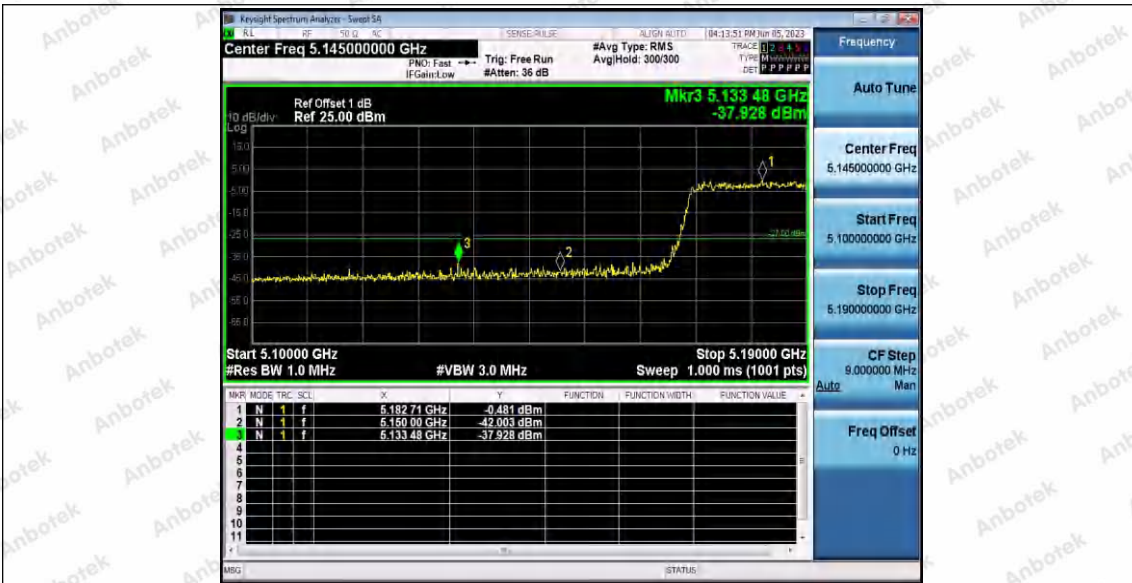

11AX80SISO_Ant2_Low_5210