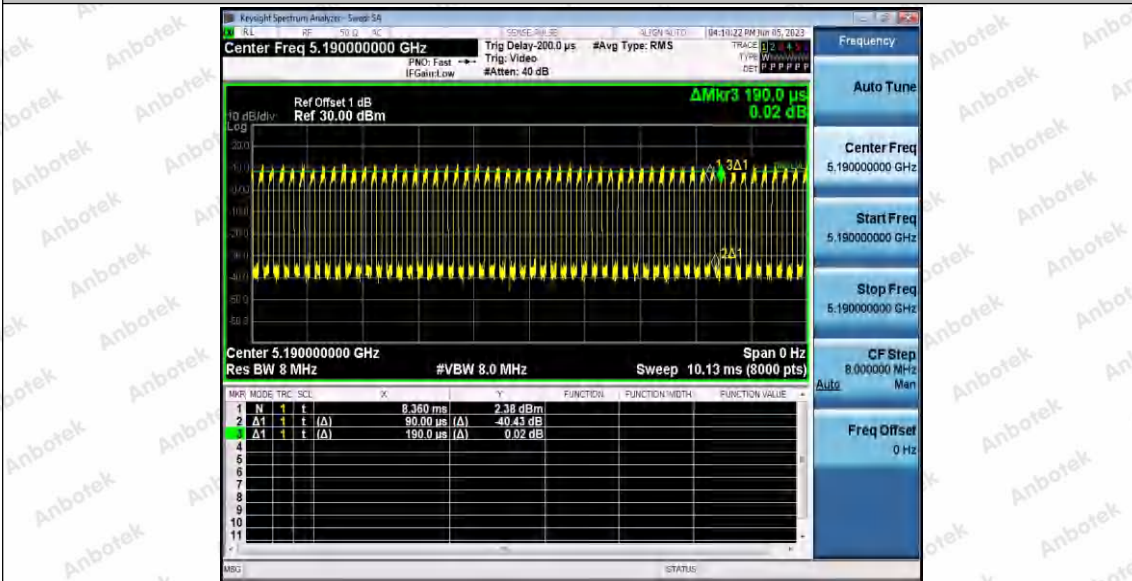

Hotline  
 400-003-0500  
 www.anbotek.com.cn

11AX20SISO\_Ant2\_5240

11AX40SISO\_Ant1\_5190

**Shenzhen Anbotek Compliance Laboratory Limited**

Address: 1/F., Building D, Sogood Science and Technology Park, Sanwei Community, Hangcheng Street, Bao'an District, Shenzhen, Guangdong, China.  
Tel: (86) 0755-26066440 Fax: (86) 0755-26014772 Email: service@anbotek.com