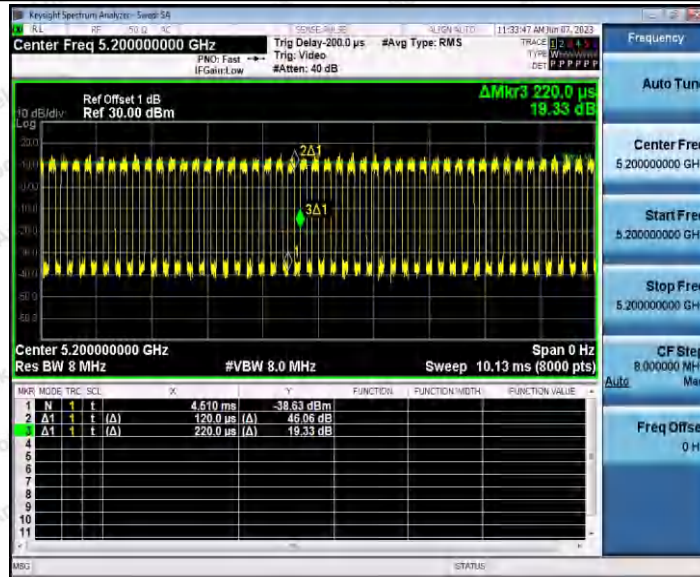

Hotline 400-003-0500  
 www.anbotek.com.cn

11AX20SISO\_Ant1\_5200

11AX20SISO\_Ant2\_5200

11AX20SISO\_Ant1\_5240