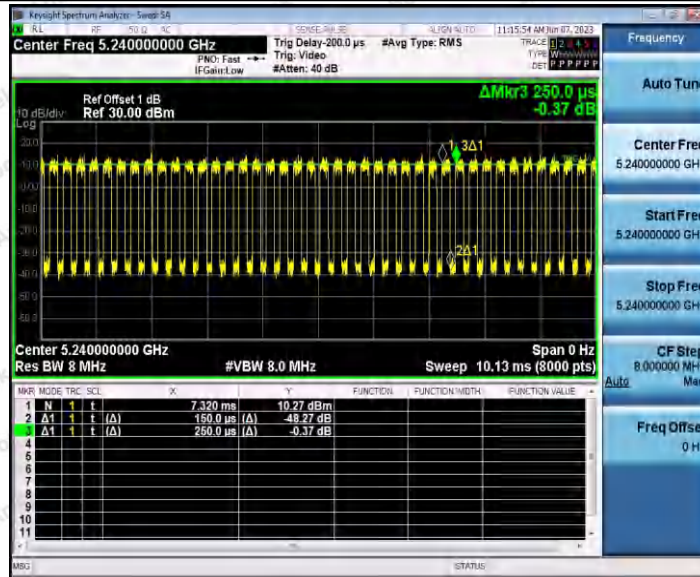

11AC40SISO_Ant1_5190

Shenzhen Anbotek Compliance Laboratory Limited

Address: 1/F., Building D, Sogood Science and Technology Park, Sanwei Community, Hangcheng Street, Bao'an District, Shenzhen, Guangdong, China.
Tel: (86) 0755-26066440 Fax: (86) 0755-26014772 Email: service@anbotek.com

Hotline 400-003-0500
www.anbotek.com.cn