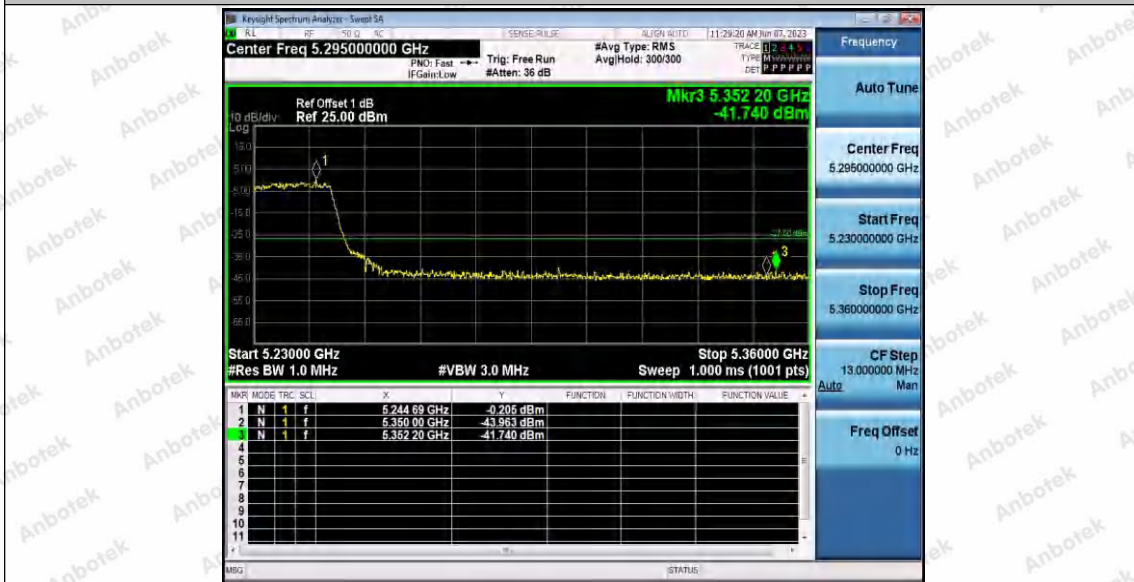

11AX20SISO_Ant1_Low_5180