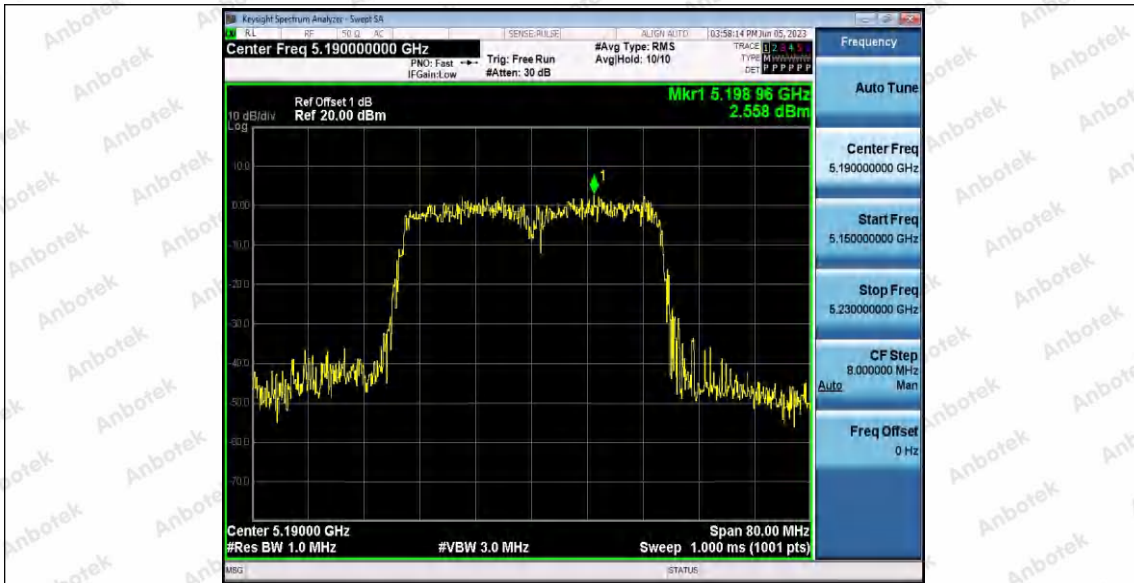

11N40SISO_Ant2_5190