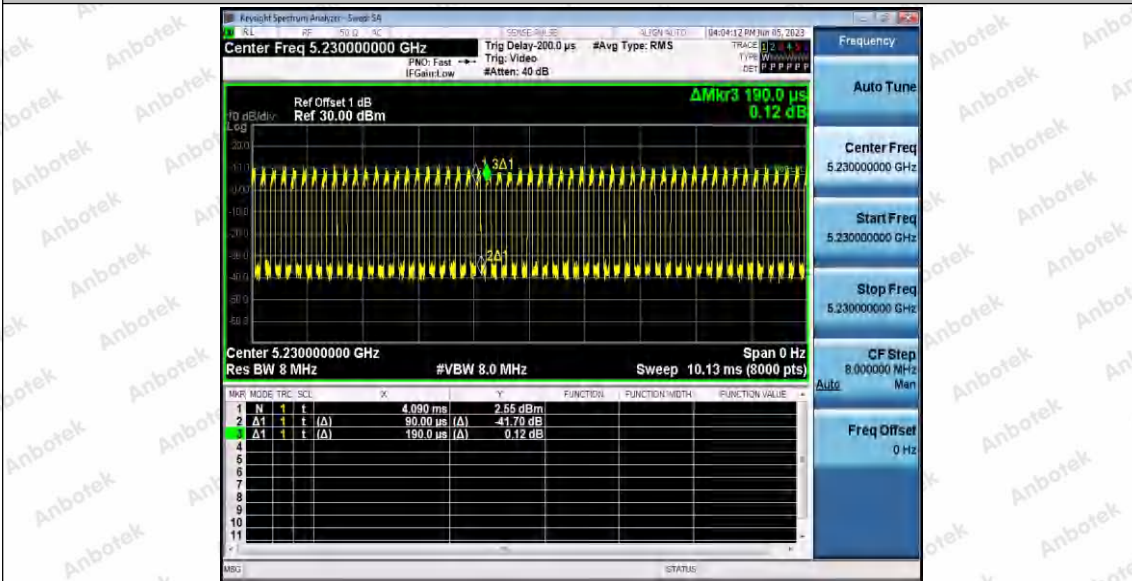

Hotline 400-003-0500  
www.anbotek.com.cn

11AC40SISO\_Ant2\_5190

11AC40SISO\_Ant1\_5230