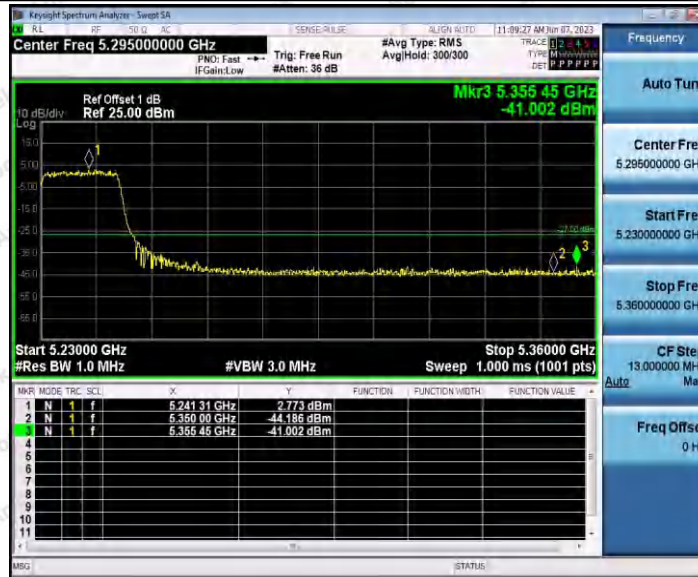

Hotline 400-003-0500  
www.anbotek.com.cn

11N40SISO\_Ant1\_High\_5230

11N40SISO\_Ant2\_High\_5230

11AC20SISO\_Ant1\_Low\_5180