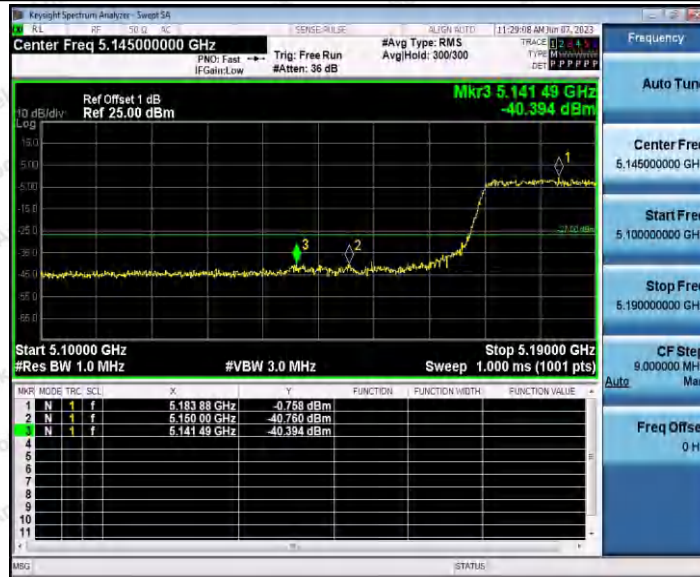

Hotline 400-003-0500  
 www.anbotek.com.cn

11AC80SISO\_Ant1\_Low\_5210

11AC80SISO\_Ant2\_Low\_5210

11AC80SISO\_Ant1\_High\_5210