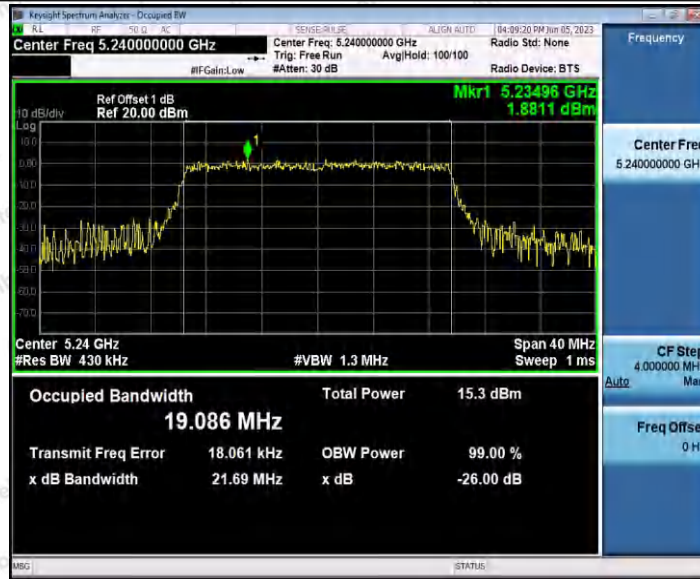

11AX20SISO_Ant2_5240