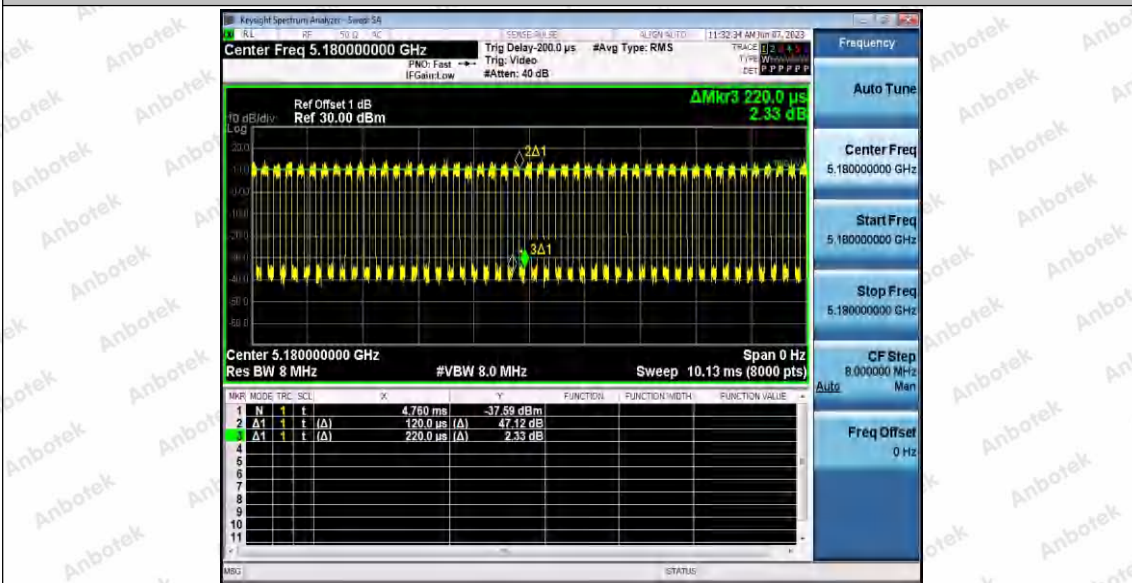

Hotline  
400-003-0500  
www.anbotek.com.cn

11AX20SISO\_Ant1\_5180

11AX20SISO\_Ant2\_5180