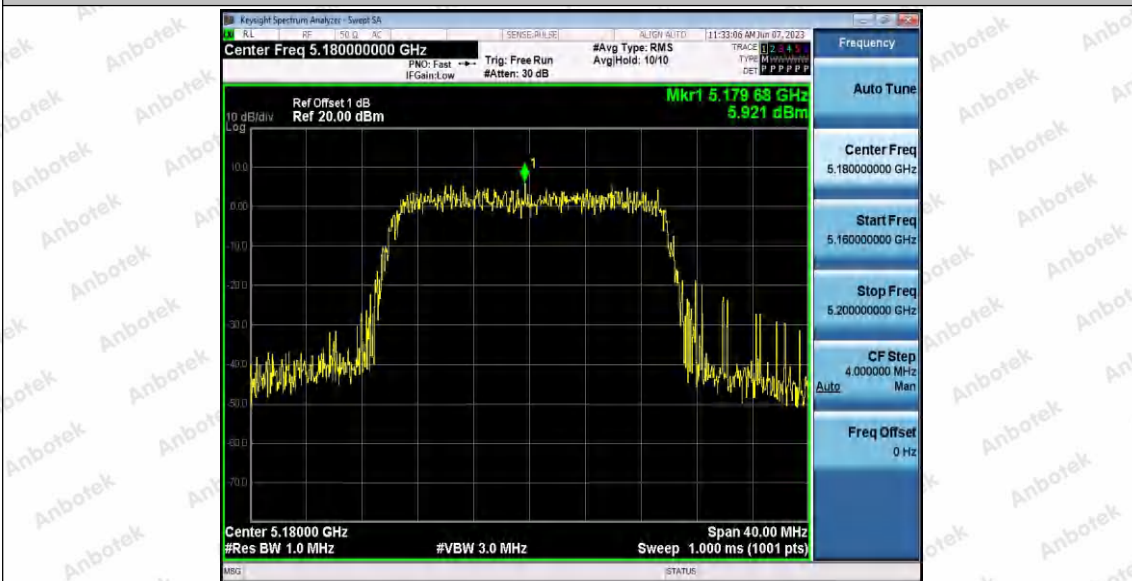

Hotline  
400-003-0500  
www.anbotek.com.cn

11AX20SISO\_Ant1\_5180

11AX20SISO\_Ant2\_5180