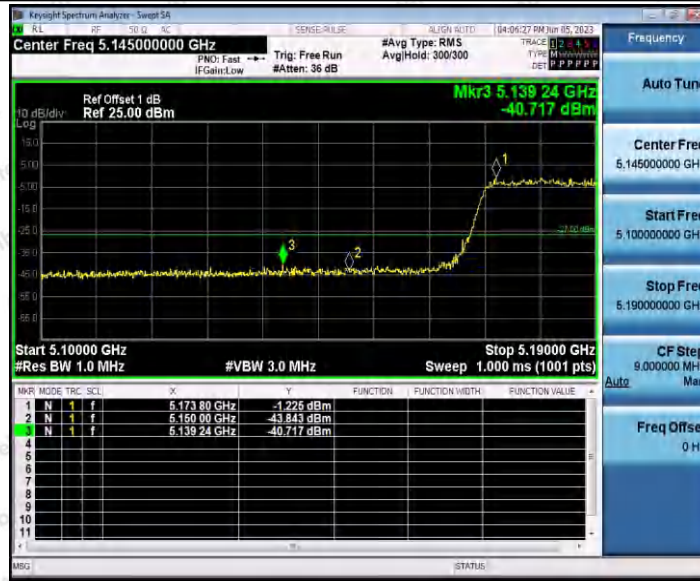

11AC80SISO_Ant2_Low_5210