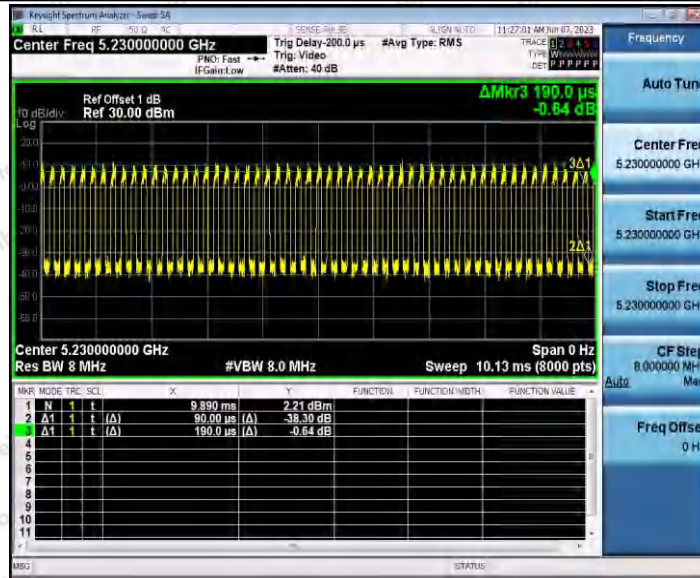

Hotline 400-003-0500  
 www.anbotek.com.cn

11AC40SISO\_Ant2\_5230

11AC80SISO\_Ant1\_5210

11AC80SISO\_Ant2\_5210