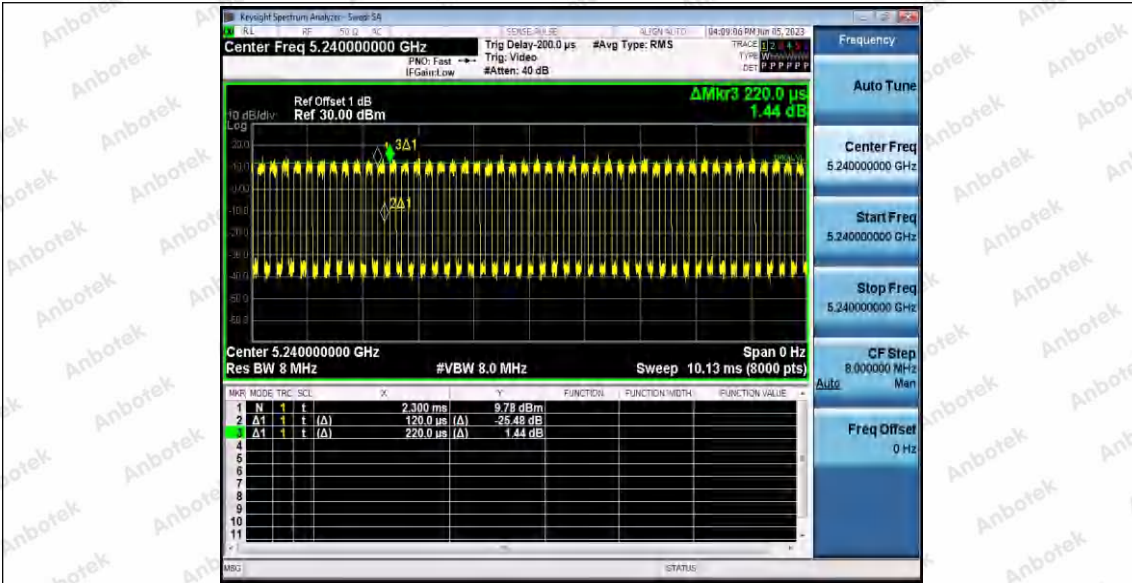

11AX20SISO_Ant2_5240