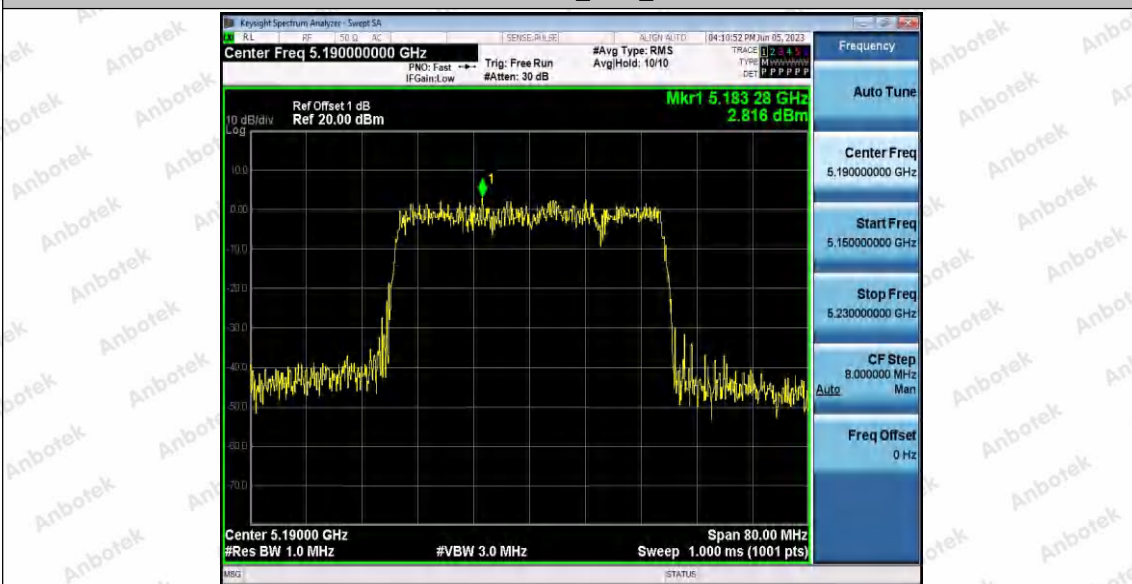

Shenzhen Anbotek Compliance Laboratory Limited

Address: 1/F., Building D, Sogood Science and Technology Park, Sanwei Community, Hangcheng Street, Bao'an District, Shenzhen, Guangdong, China.
Tel: (86) 0755-26066440 Fax: (86) 0755-26014772 Email: service@anbotek.com

Hotline 400-003-0500
www.anbotek.com.cn