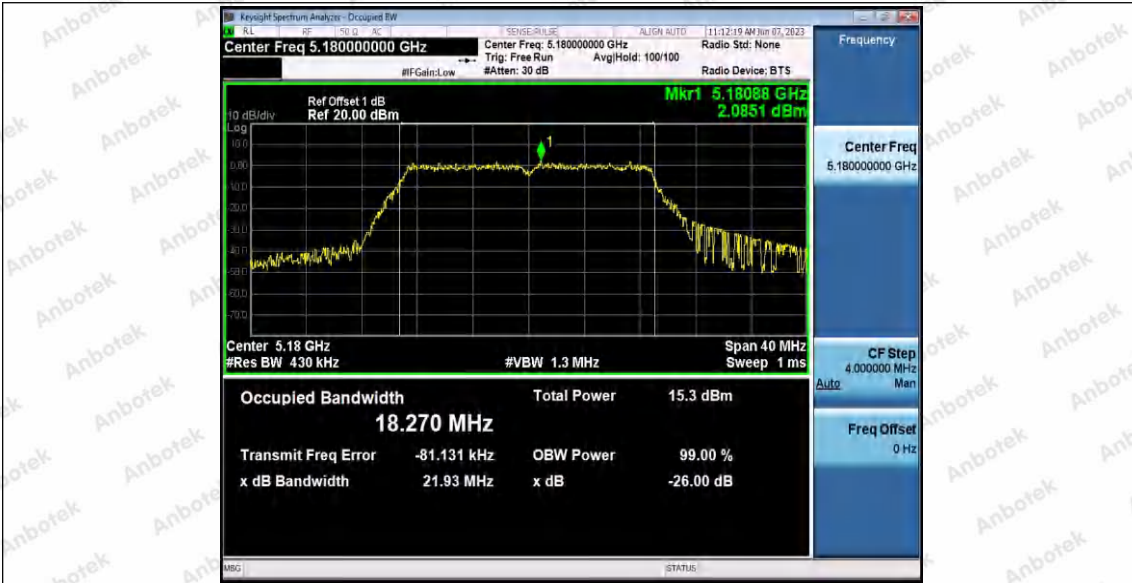

11AC20SISO_Ant1_5200