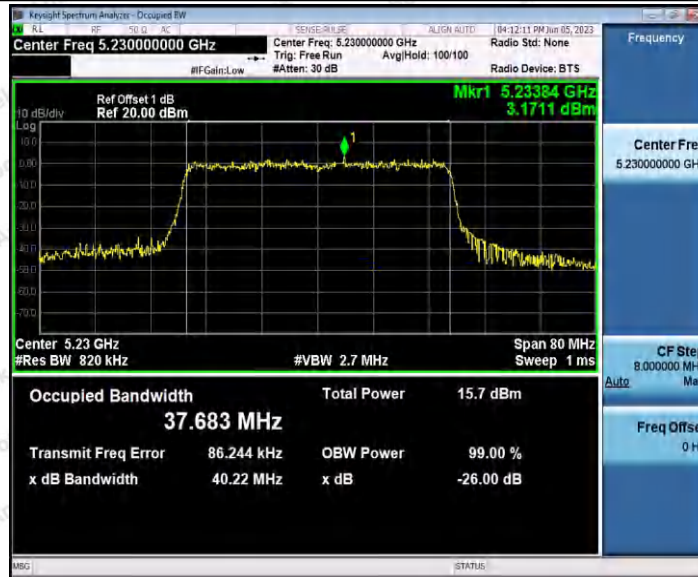

Hotline 400-003-0500  
www.anbotek.com.cn

11AX40SISO\_Ant2\_5190

11AX40SISO\_Ant1\_5230

11AX40SISO\_Ant2\_5230