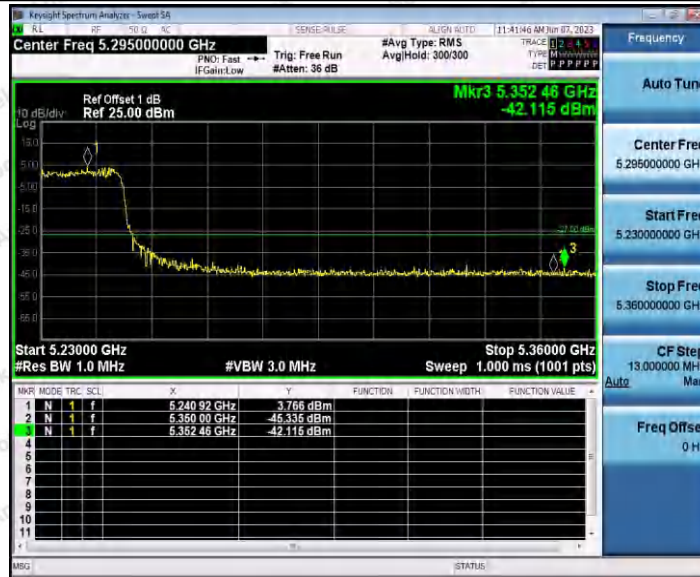

Hotline 400-003-0500  
www.anbotek.com.cn

11AX40SISO\_Ant1\_High\_5230

11AX40SISO\_Ant2\_High\_5230

11AX80SISO\_Ant1\_Low\_5210