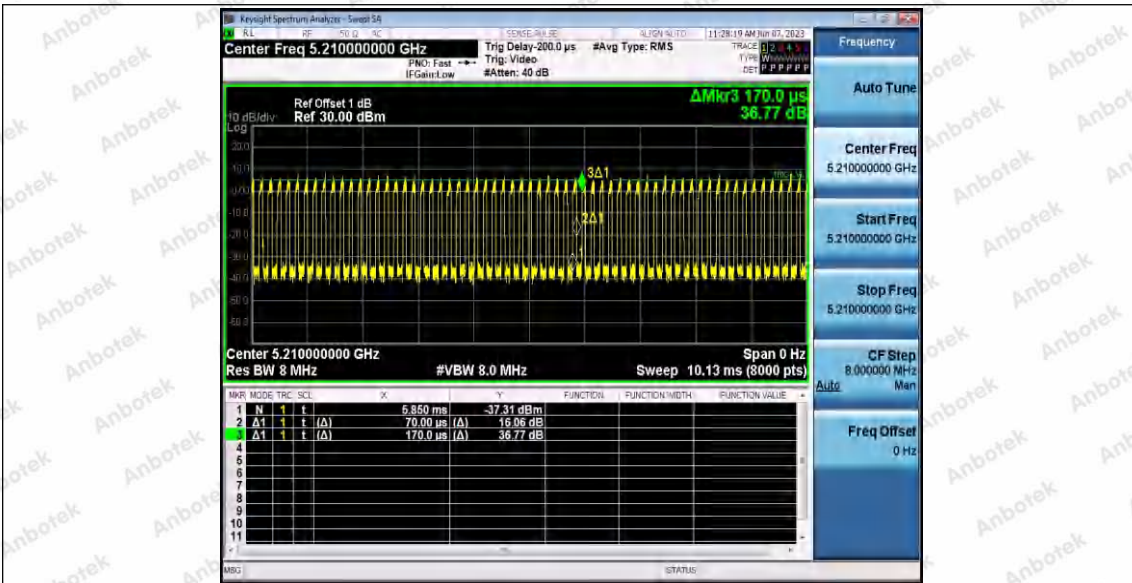

11AX20SISO_Ant1_5180