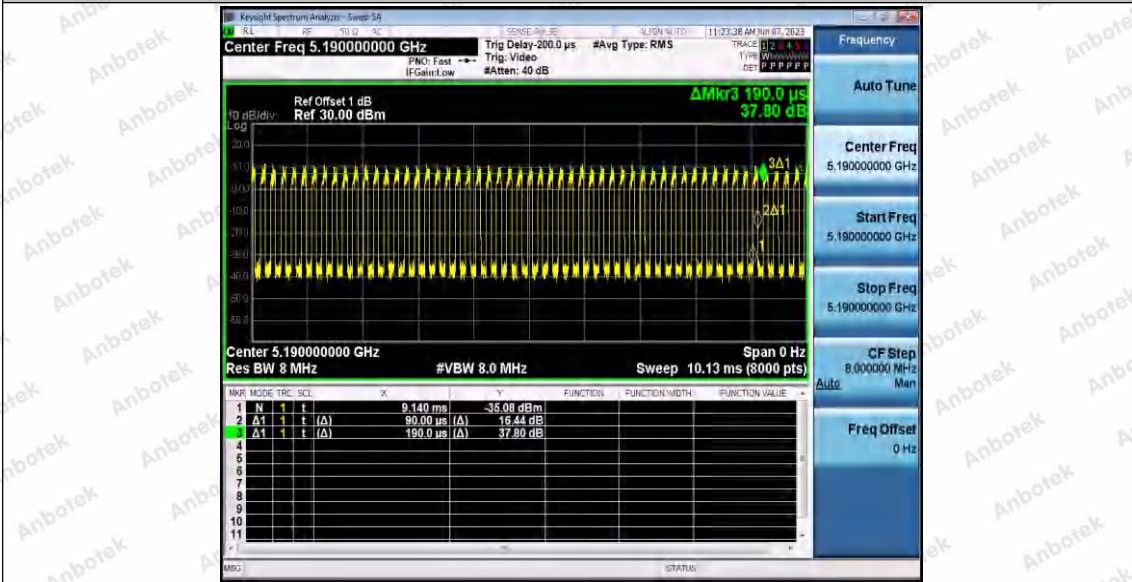

Hotline 400-003-0500  
www.anbotek.com.cn

11AC40SISO\_Ant2\_5190

11AC40SISO\_Ant1\_5230