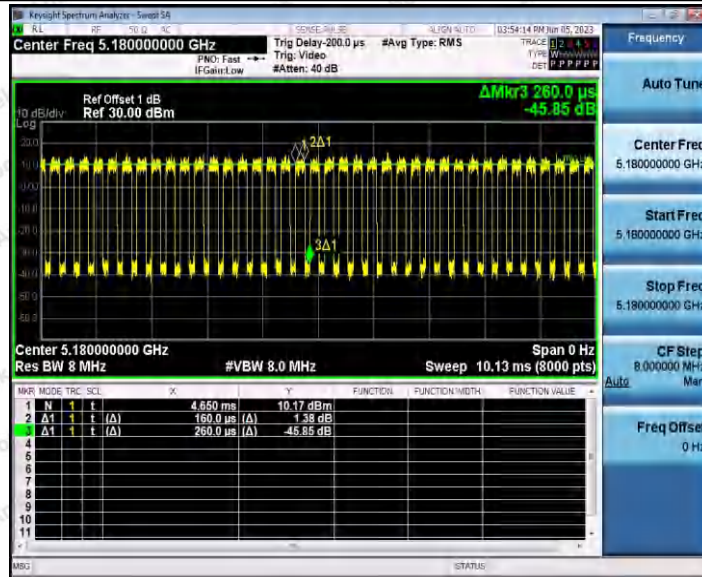

11N20SISO_Ant2_5180

Shenzhen Anbotek Compliance Laboratory Limited

Address: 1/F., Building D, Sogood Science and Technology Park, Sanwei Community, Hangcheng Street, Bao'an District, Shenzhen, Guangdong, China.
Tel: (86) 0755-26066440 Fax: (86) 0755-26014772 Email: service@anbotek.com

Hotline 400-003-0500
www.anbotek.com.cn