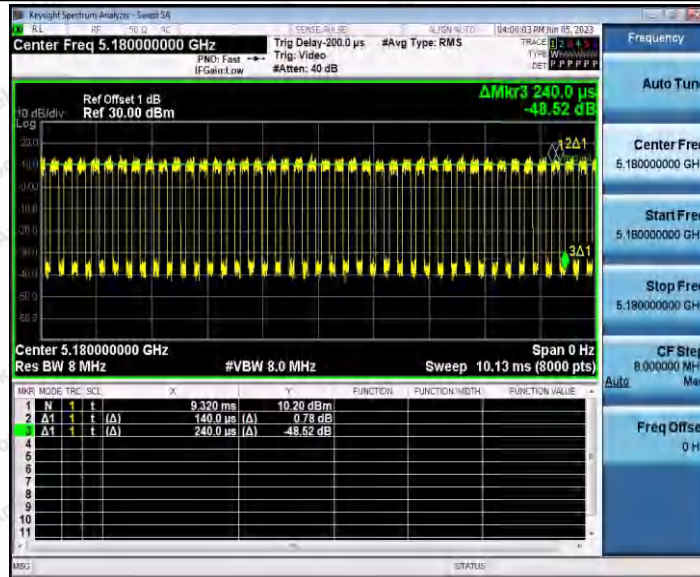

11AC20SISO_Ant2_5180

Shenzhen Anbotek Compliance Laboratory Limited

Address: 1/F., Building D, Sogood Science and Technology Park, Sanwei Community, Hangcheng Street, Bao'an District, Shenzhen, Guangdong, China.
Tel: (86) 0755-26066440 Fax: (86) 0755-26014772 Email: service@anbotek.com

Hotline 400-003-0500
www.anbotek.com.cn