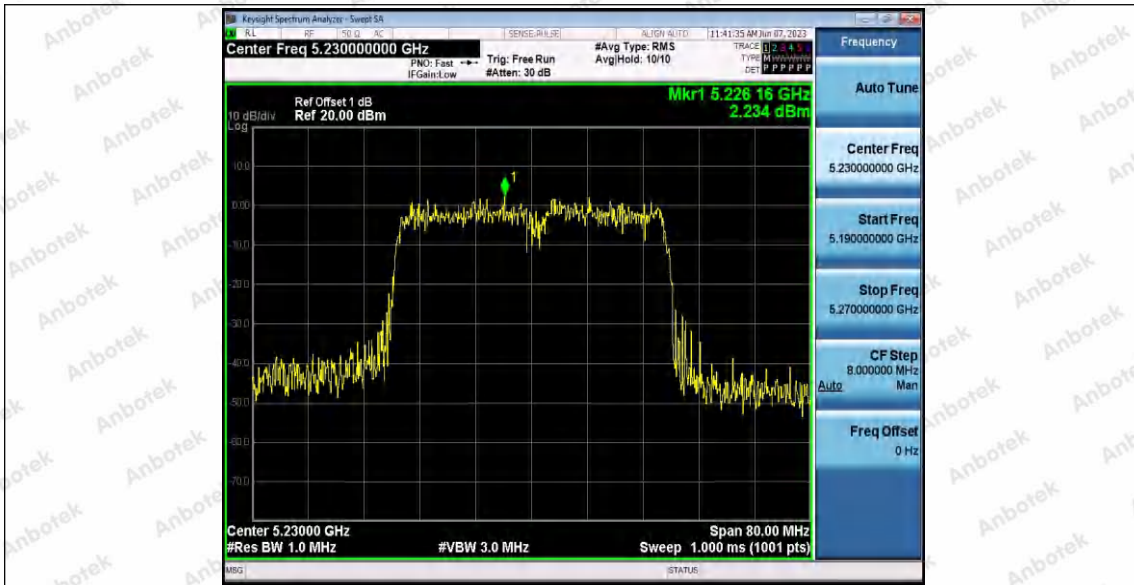

Shenzhen Anbotek Compliance Laboratory Limited

Address: 1/F., Building D, Sogood Science and Technology Park, Sanwei Community, Hangcheng Street, Bao'an District, Shenzhen, Guangdong, China.
Tel: (86) 0755-26066440 Fax: (86) 0755-26014772 Email: service@anbotek.com

Hotline 400-003-0500
www.anbotek.com.cn