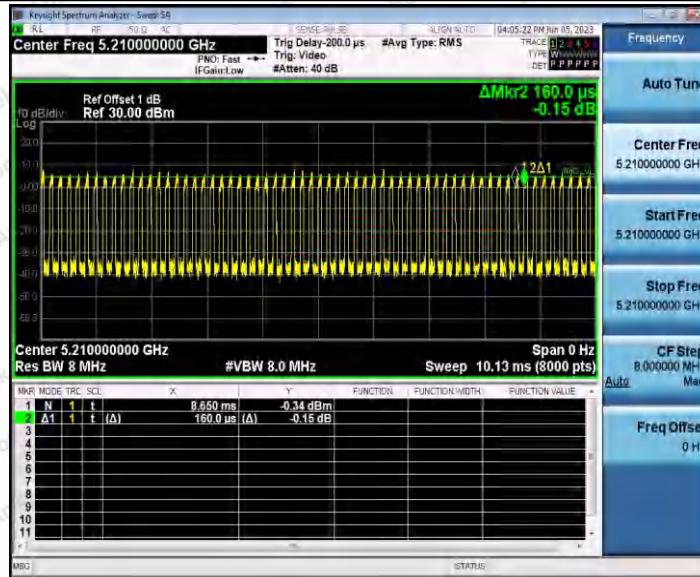

Hotline 400-003-0500  
 www.anbotek.com.cn

11AC40SISO\_Ant2\_5230

11AC80SISO\_Ant1\_5210

11AC80SISO\_Ant2\_5210