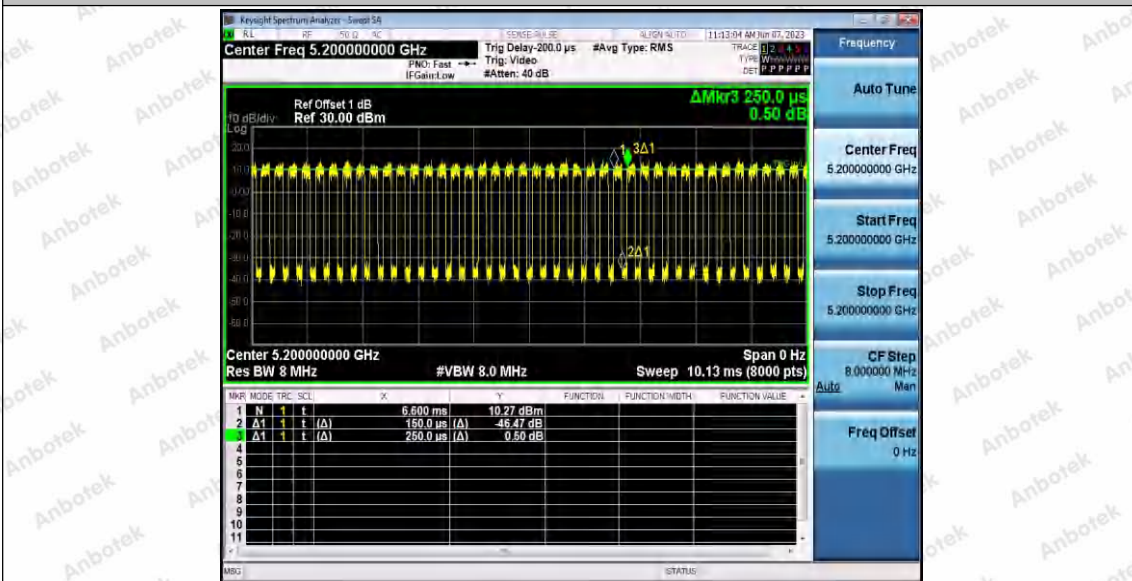

Hotline 400-003-0500  
www.anbotek.com.cn

11AC20SISO\_Ant1\_5200

11AC20SISO\_Ant2\_5200