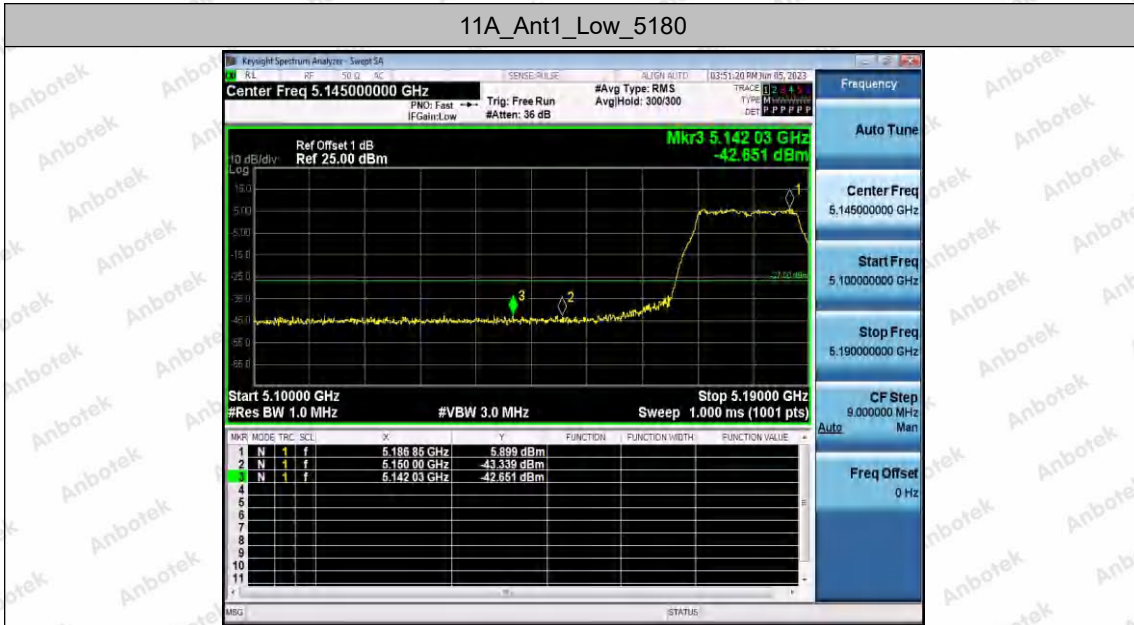

Ant2	High	5210	-42.07	≤-27	PASS

Test Graphs B1

11A_Ant1_High_5240