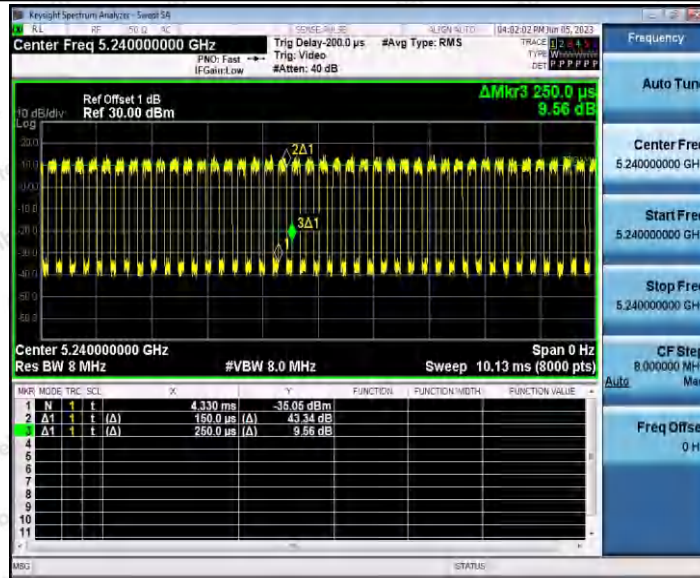

11AC20SISO_Ant2_5240