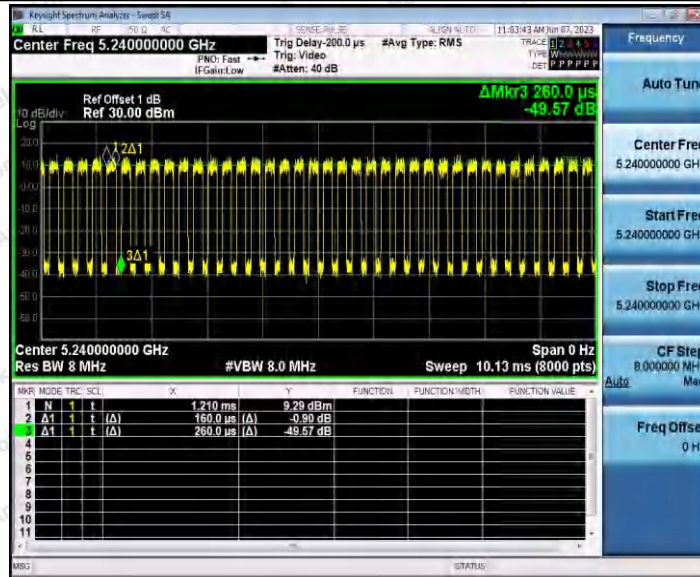

11N40SISO_Ant1_5190

Shenzhen Anbotek Compliance Laboratory Limited

Address: 1/F., Building D, Sogood Science and Technology Park, Sanwei Community, Hangcheng Street, Bao'an District, Shenzhen, Guangdong, China.
Tel: (86) 0755-26066440 Fax: (86) 0755-26014772 Email: service@anbotek.com

Hotline 400-003-0500
www.anbotek.com.cn