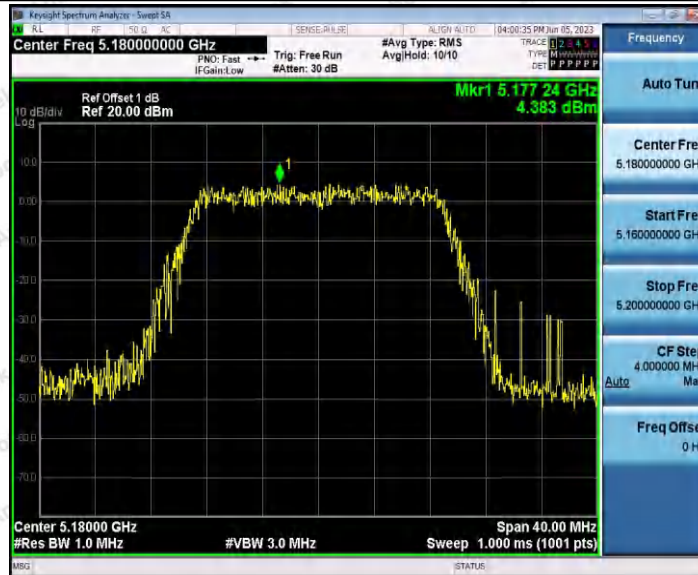

Hotline 400-003-0500  
 www.anbotek.com.cn

11N40SISO\_Ant2\_5230

11AC20SISO\_Ant1\_5180

11AC20SISO\_Ant2\_5180