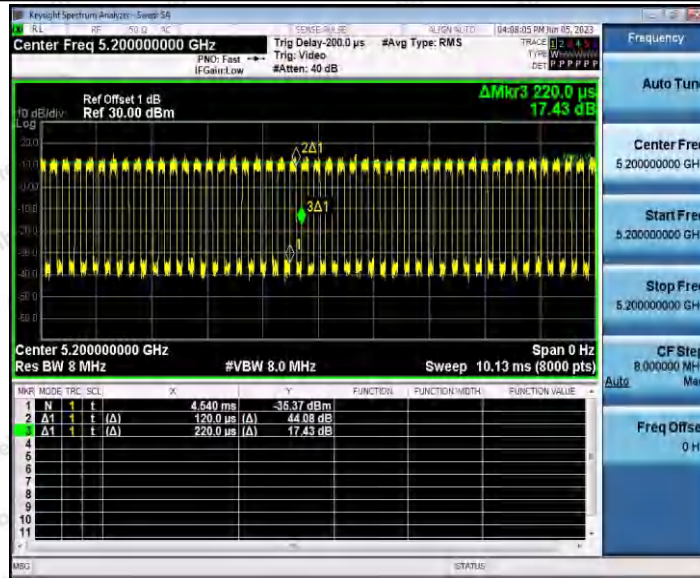

11AX20SISO_Ant2_5200