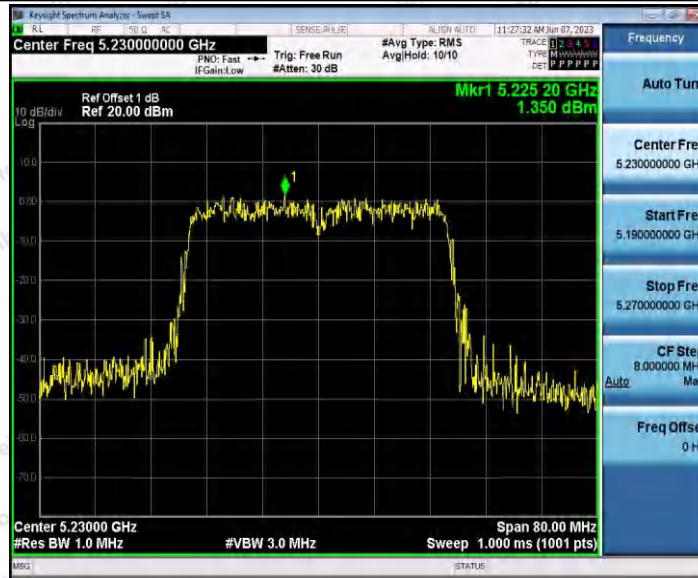

11AC80SISO_Ant1_5210