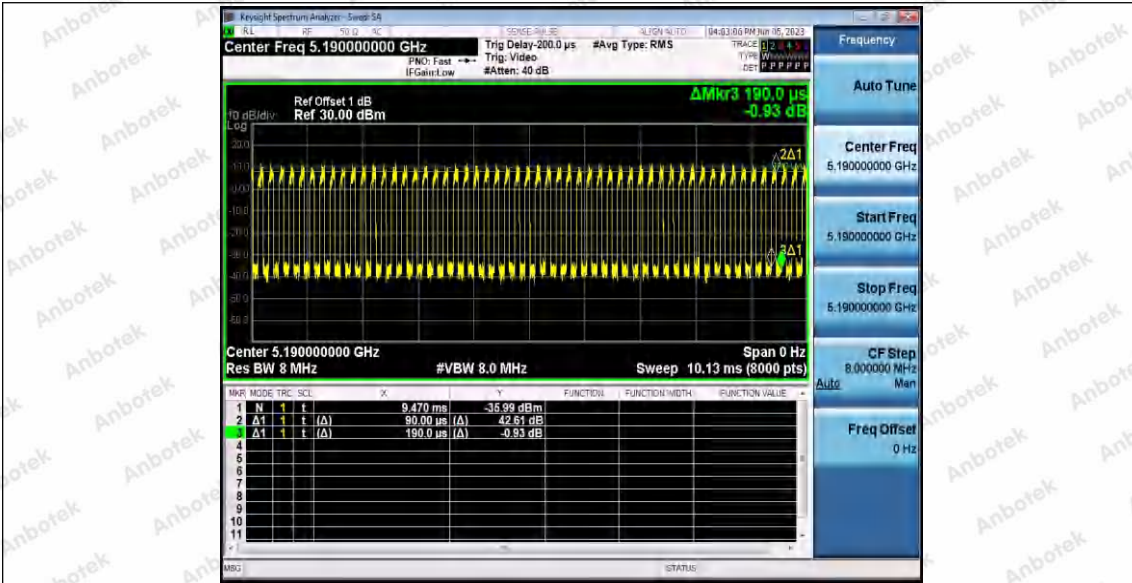

Hotline 400-003-0500  
www.anbotek.com.cn

11AC40SISO\_Ant2\_5190

11AC40SISO\_Ant1\_5230