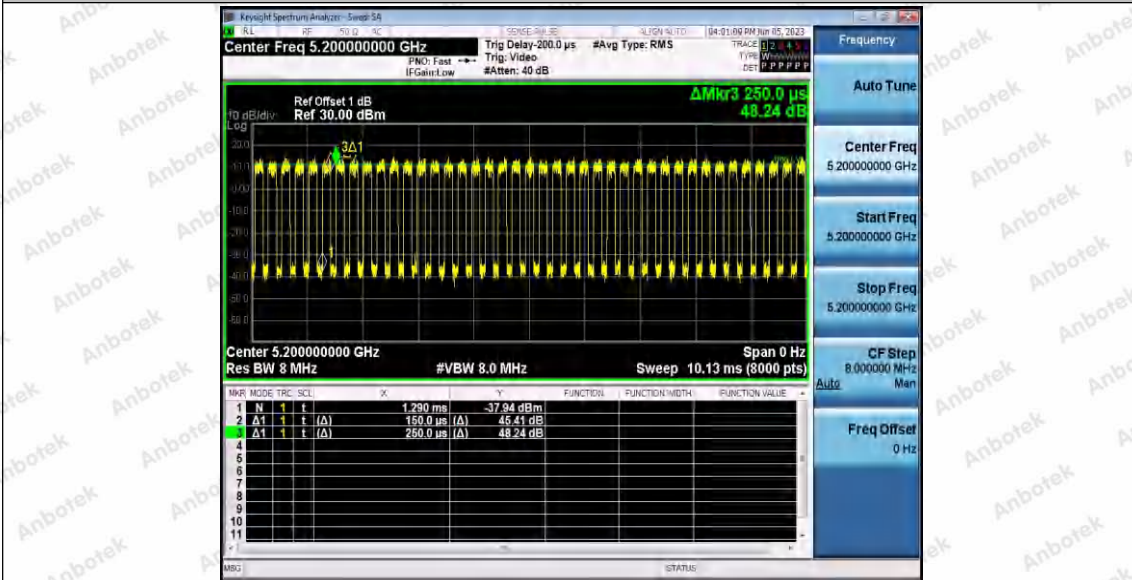

Hotline 400-003-0500  
www.anbotek.com.cn

11AC20SISO\_Ant1\_5200

11AC20SISO\_Ant2\_5200