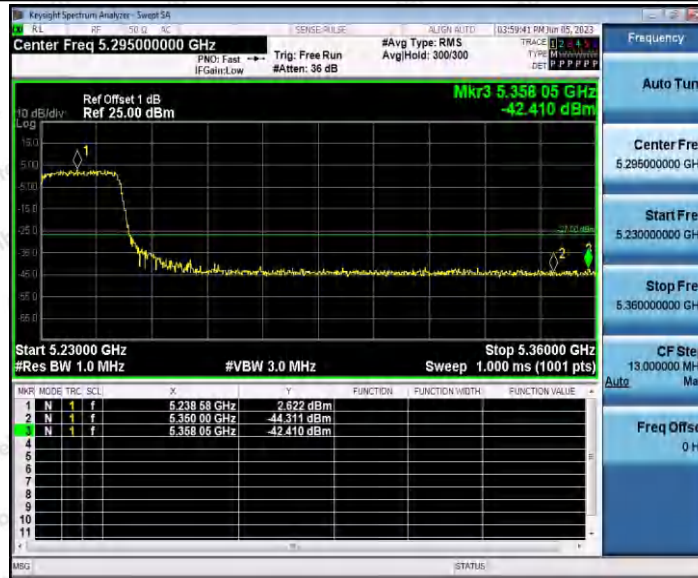

Hotline 400-003-0500  
www.anbotek.com.cn

11N40SISO\_Ant1\_High\_5230

11N40SISO\_Ant2\_High\_5230

11AC20SISO\_Ant1\_Low\_5180