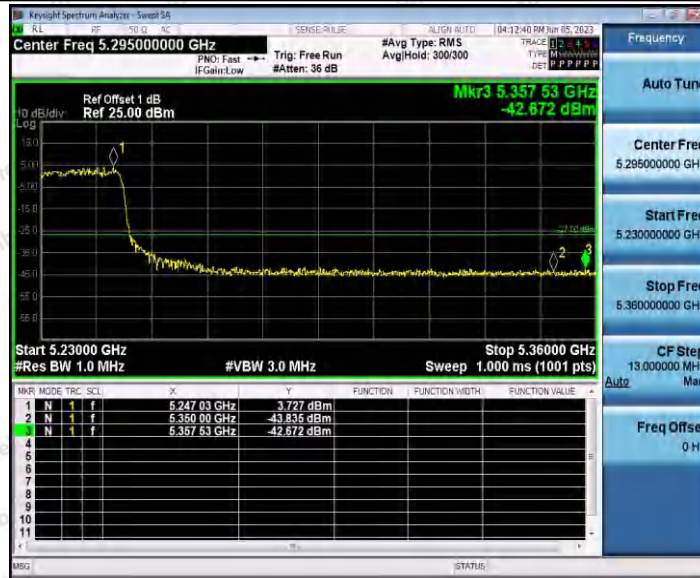

Hotline 400-003-0500  
www.anbotek.com.cn

11AX40SISO\_Ant1\_High\_5230

11AX40SISO\_Ant2\_High\_5230

11AX80SISO\_Ant1\_Low\_5210