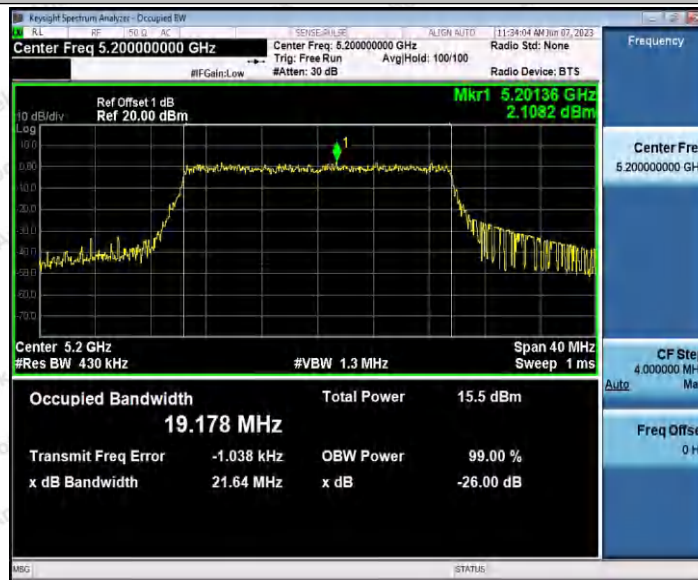

Hotline 400-003-0500  
 www.anbotek.com.cn

11AX20SISO\_Ant1\_5200

11AX20SISO\_Ant2\_5200

11AX20SISO\_Ant1\_5240