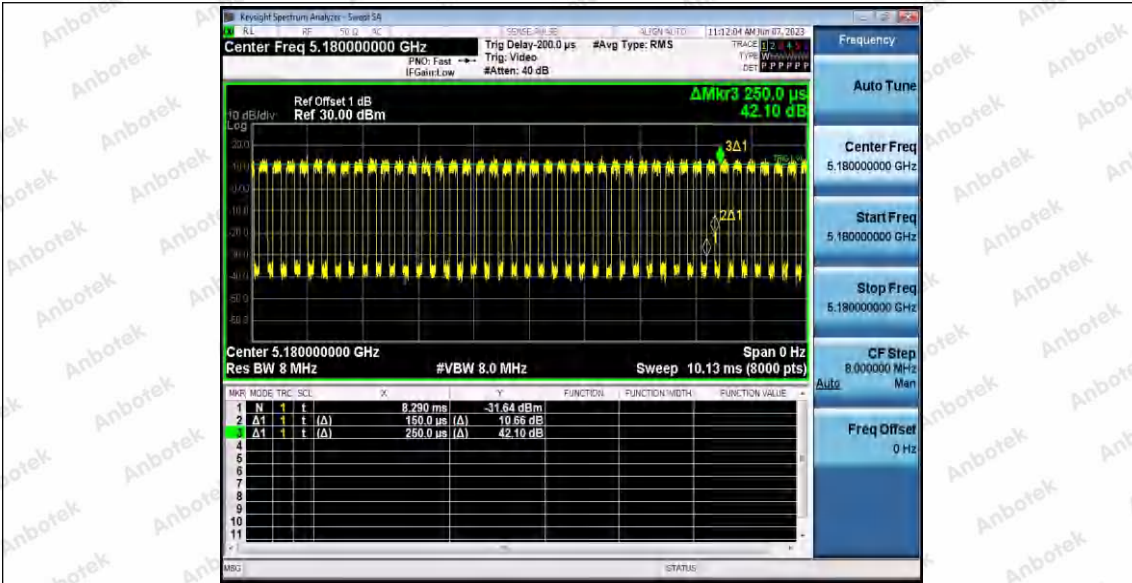

Hotline 400-003-0500  
www.anbotek.com.cn

11AC20SISO\_Ant1\_5200

11AC20SISO\_Ant2\_5200