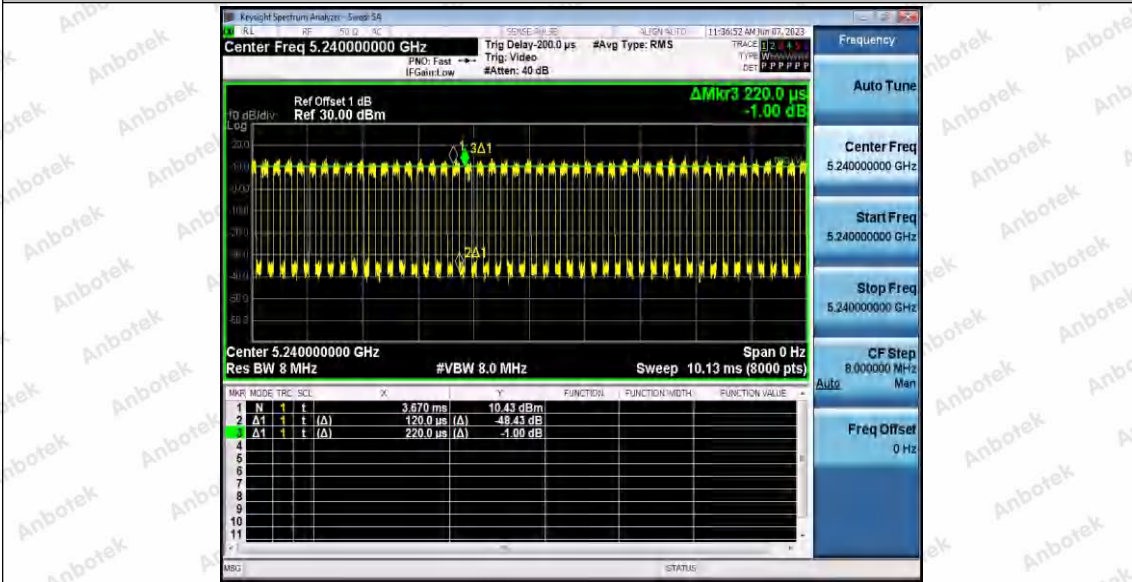

11AX40SISO_Ant1_5190