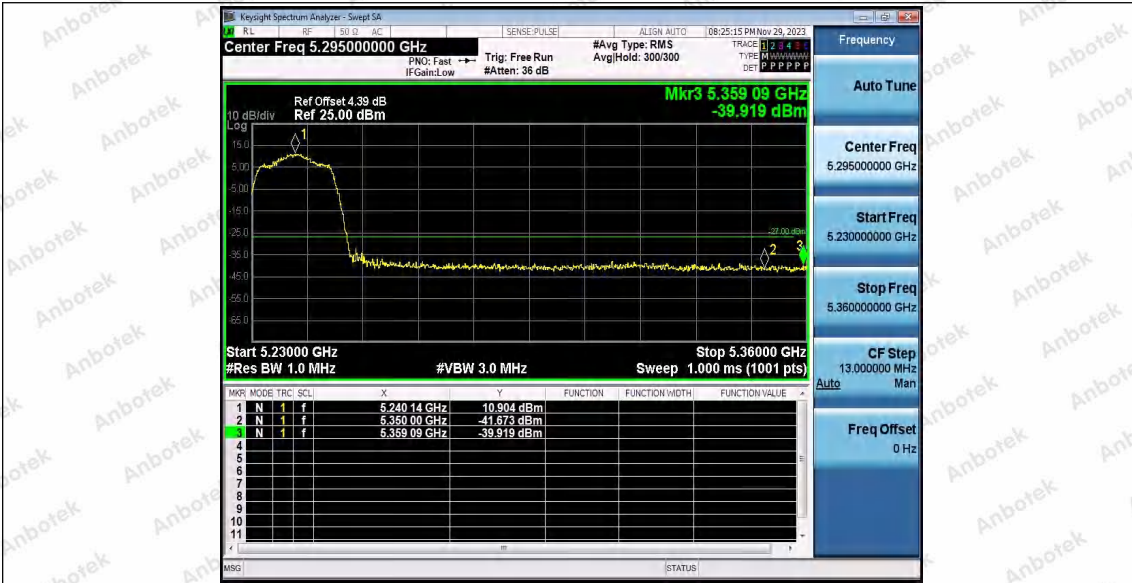

Shenzhen Anbotek Compliance Laboratory Limited

Address: 1/F., Building D, Sogood Science and Technology Park, Sanwei Community, Hangcheng Street, Bao'an District, Shenzhen, Guangdong, China.
Tel: (86) 0755-26066440 Fax: (86) 0755-26014772 Email: service@anbotek.com

Hotline 400-003-0500
www.anbotek.com.cn