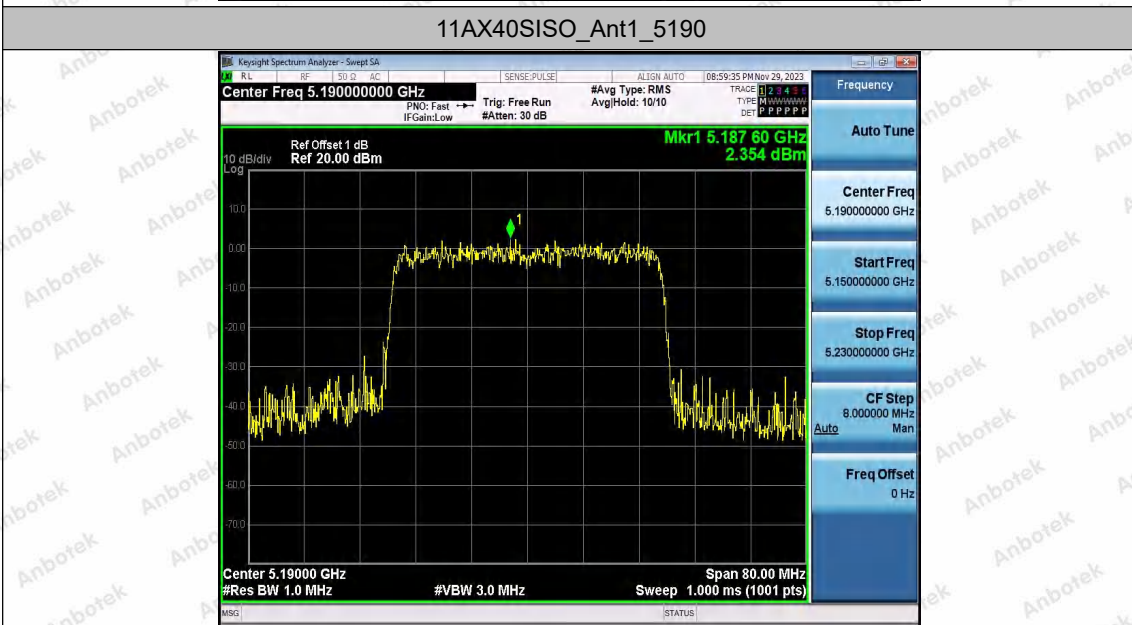

Shenzhen Anbotek Compliance Laboratory Limited

Address: 1/F., Building D, Sogood Science and Technology Park, Sanwei Community, Hangcheng Street, Bao'an District, Shenzhen, Guangdong, China.
Tel: (86) 0755-26066440 Fax: (86) 0755-26014772 Email: service@anbotek.com

Hotline: 400-003-0500
www.anbotek.com.cn