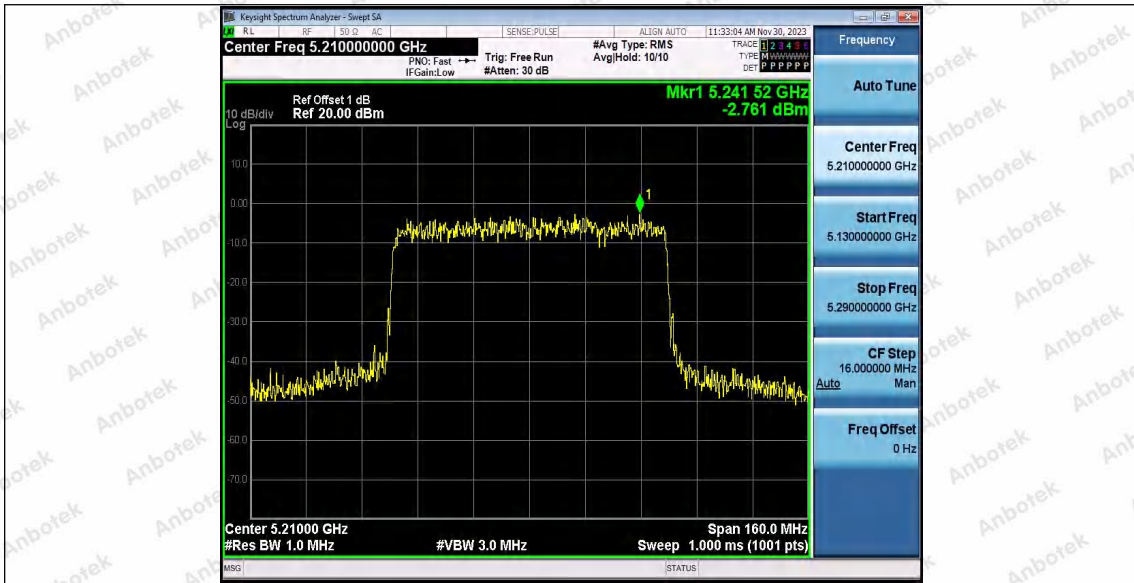

11AX80SISO_Ant2_5210