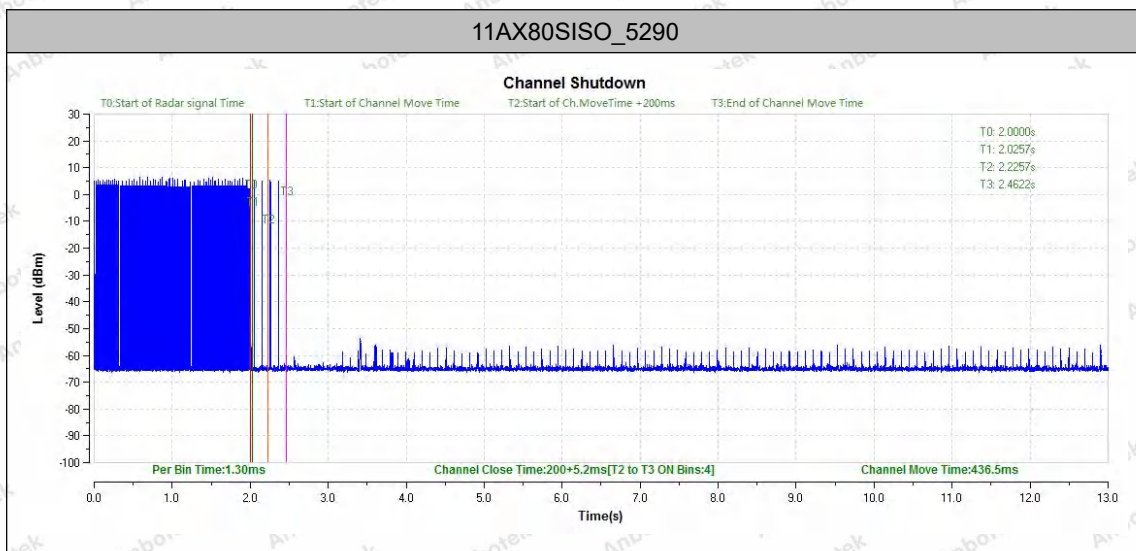

Test Result

TestMode	Frequency[MHz]	Result	Limit [%]	Verdict
11AX80SISO	5290	58.67	17	PASS

Test Graphs

Appendix H: Channel Move Time and Channel Closing

Transmission Time

Test Result

TestMode	Frequency[MHz]	CCT[ms]	Limit[ms]	CMT[ms]	Limit[ms]	Verdict
11AX80SISO	5290	200+5.2	200+60	436.5	10000	PASS

Test Graphs

---End---