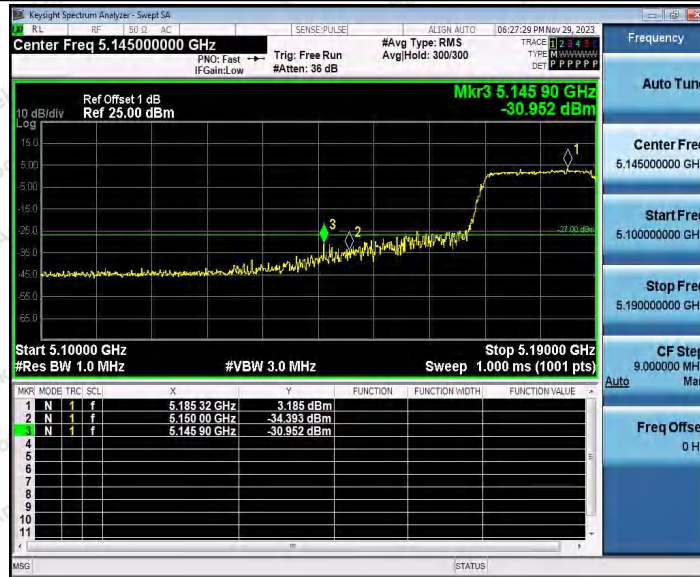

11N40SISO_Ant1_Low_5190

11N40SISO_Ant2_Low_5190

Shenzhen Anbotek Compliance Laboratory Limited

Address: 1/F., Building D, Sogood Science and Technology Park, Sanwei Community, Hangcheng Street, Bao'an District, Shenzhen, Guangdong, China.
Tel: (86) 0755-26066440 Fax: (86) 0755-26014772 Email: service@anbotek.com

Hotline 400-003-0500
www.anbotek.com.cn