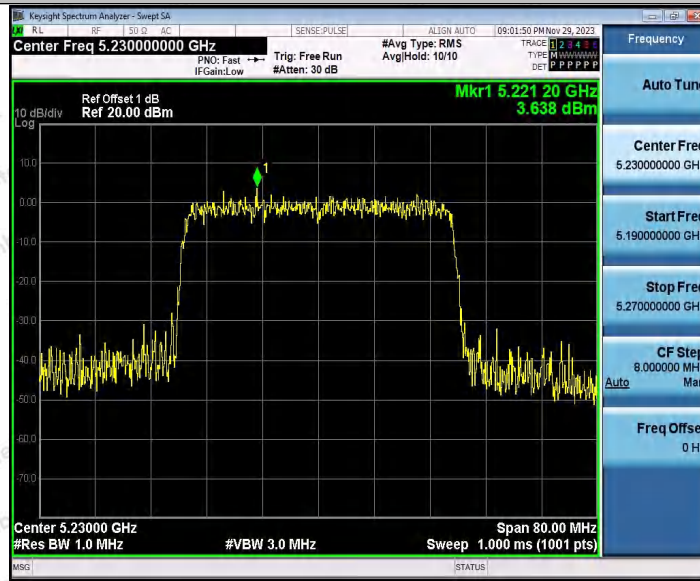

11AX40SISO_Ant1_5230