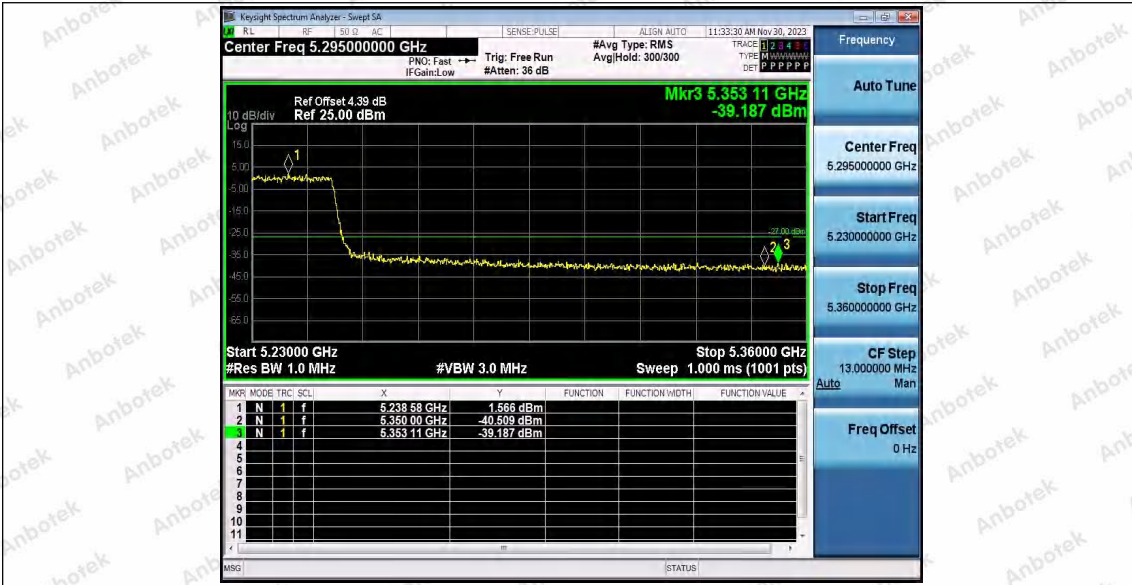

Shenzhen Anbotek Compliance Laboratory Limited

Address: 1/F., Building D, Sogood Science and Technology Park, Sanwei Community, Hangcheng Street, Bao'an District, Shenzhen, Guangdong, China.
Tel: (86) 0755-26066440 Fax: (86) 0755-26014772 Email: service@anbotek.com

Hotline 400-003-0500
www.anbotek.com.cn