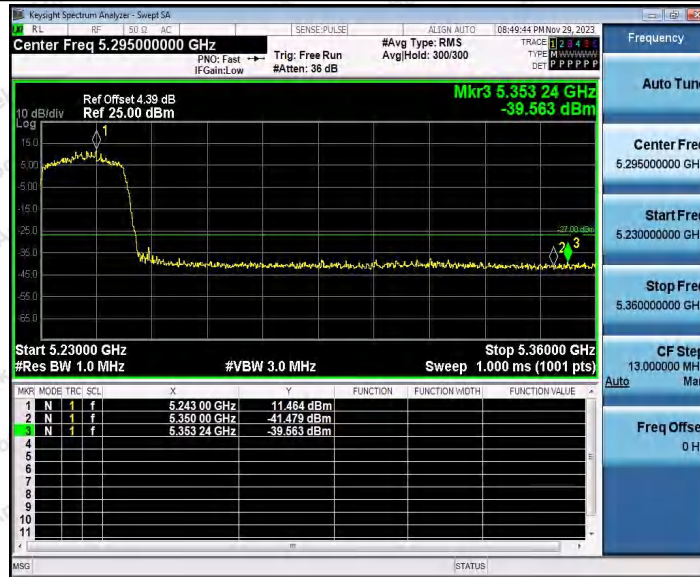

11AX20SISO_Ant2_High_5240

11AX20SISO_Ant1_Low_5260

Shenzhen Anbotek Compliance Laboratory Limited

Address: 1/F., Building D, Sogood Science and Technology Park, Sanwei Community, Hangcheng Street, Bao'an District, Shenzhen, Guangdong, China.
Tel: (86) 0755-26066440 Fax: (86) 0755-26014772 Email: service@anbotek.com

Hotline 400-003-0500
www.anbotek.com.cn