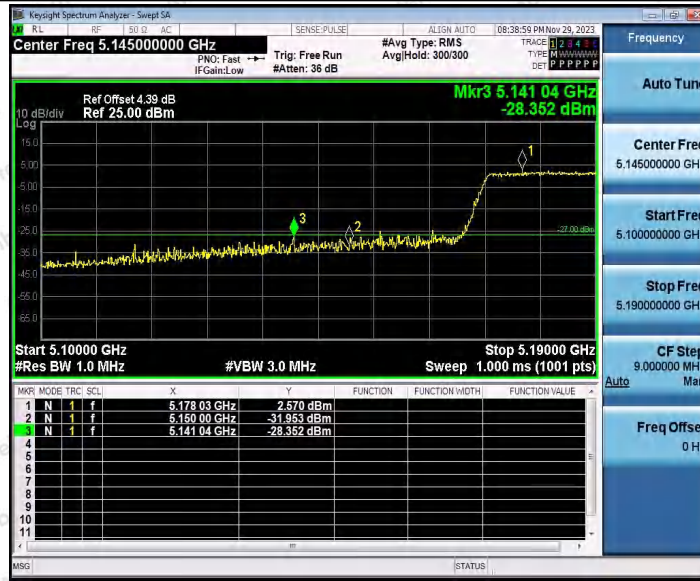

11AC80SISO_Ant1_Low_5210