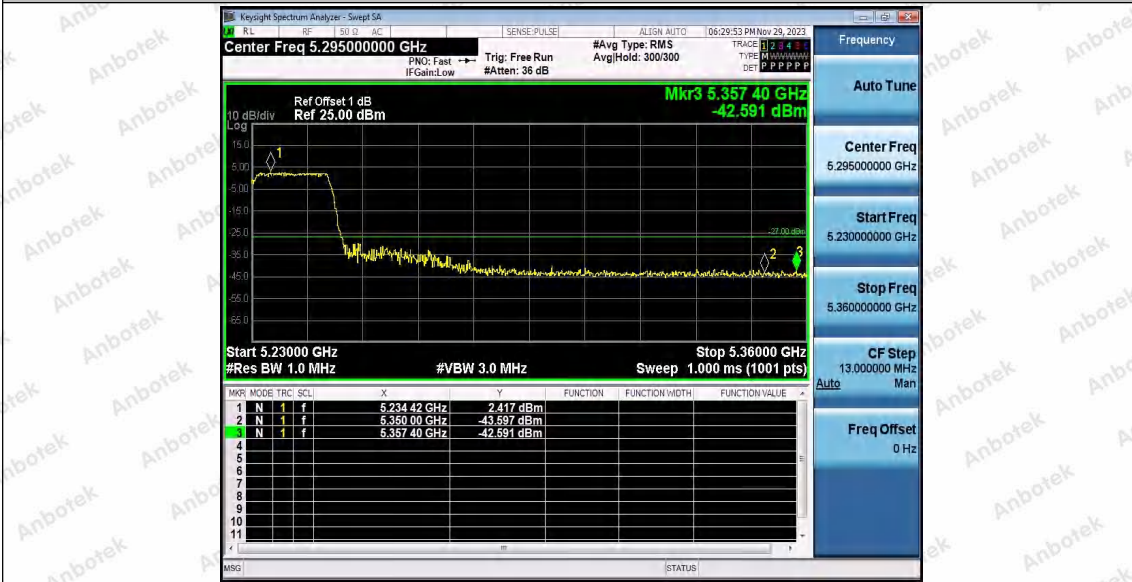

11N40SISO_Ant1_High_5230