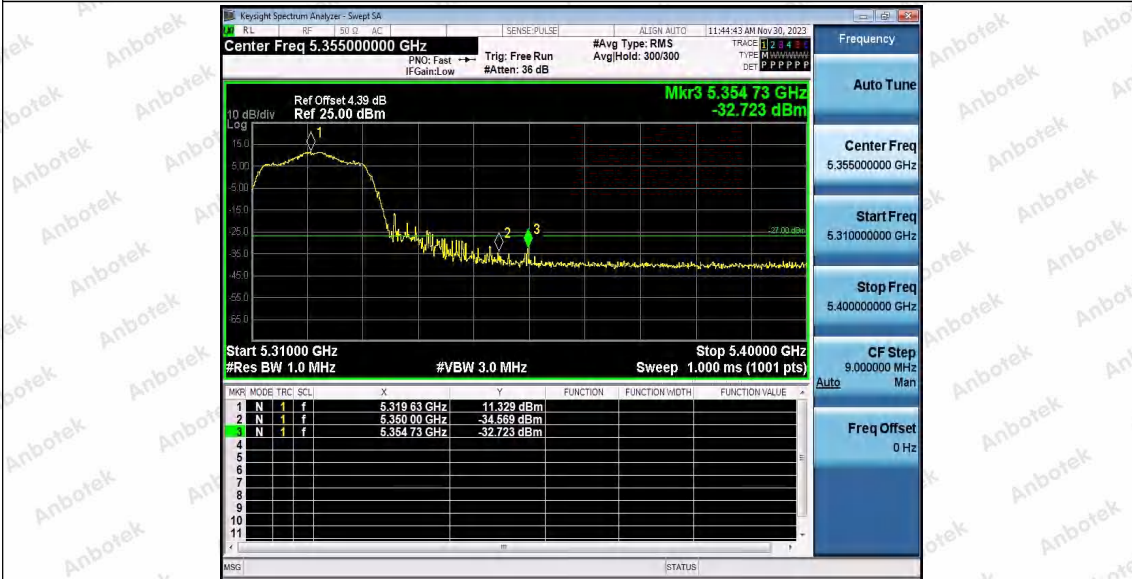

Hotline 400-003-0500
 www.anbotek.com.cn

11N20SISO_Ant2_Low_5260

11N20SISO_Ant1_High_5320

Shenzhen Anbotek Compliance Laboratory Limited

Address: 1/F., Building D, Sogood Science and Technology Park, Sanwei Community, Hangcheng Street, Bao'an District, Shenzhen, Guangdong, China.
Tel: (86) 0755-26066440 Fax: (86) 0755-26014772 Email: service@anbotek.com