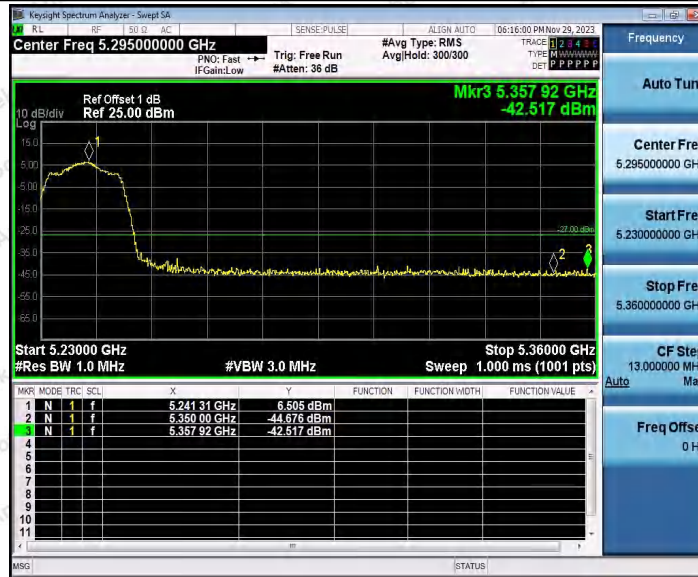

11N20SISO_Ant2_High_5240

11N20SISO_Ant1_Low_5260

Shenzhen Anbotek Compliance Laboratory Limited

Address: 1/F., Building D, Sogood Science and Technology Park, Sanwei Community, Hangcheng Street, Bao'an District, Shenzhen, Guangdong, China.
Tel: (86) 0755-26066440 Fax: (86) 0755-26014772 Email: service@anbotek.com

Hotline 400-003-0500
www.anbotek.com.cn