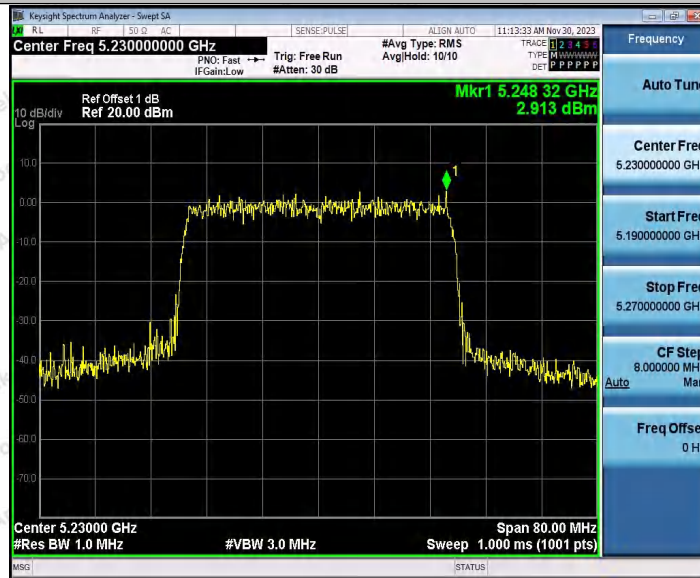

11AX40SISO_Ant2_5230

Shenzhen Anbotek Compliance Laboratory Limited

Address: 1/F., Building D, Sogood Science and Technology Park, Sanwei Community, Hangcheng Street, Bao'an District, Shenzhen, Guangdong, China.
Tel: (86) 0755-26066440 Fax: (86) 0755-26014772 Email: service@anbotek.com

Hotline 400-003-0500
www.anbotek.com.cn