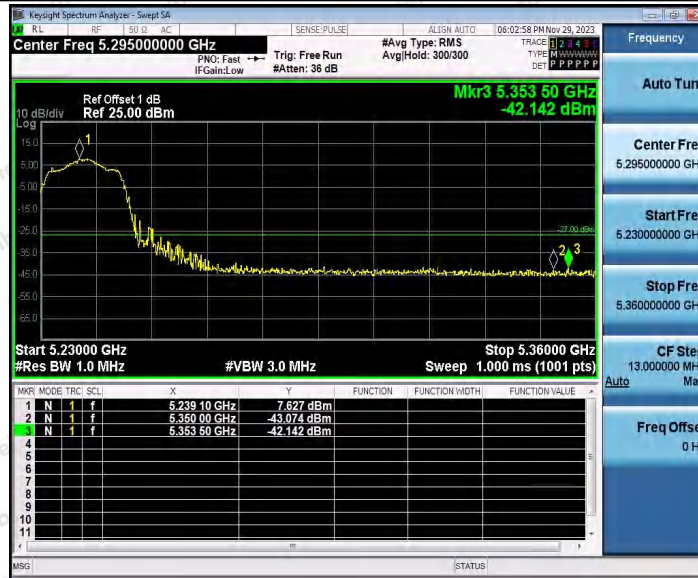

11N20SISO_Ant1_High_5240