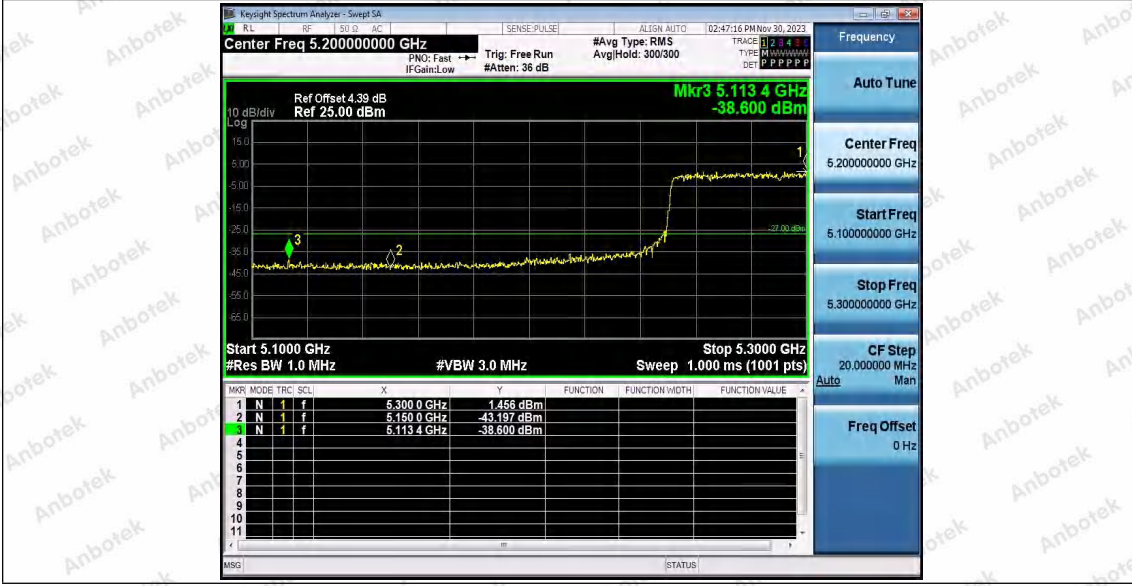

Hotline 400-003-0500
www.anbotek.com.cn

11AX80SISO_Ant1_Low_5290

11AX80SISO_Ant2_Low_5290

Shenzhen Anbotek Compliance Laboratory Limited

Address: 1/F., Building D, Sogood Science and Technology Park, Sanwei Community, Hangcheng Street, Bao'an District, Shenzhen, Guangdong, China.
Tel: (86) 0755-26066440 Fax: (86) 0755-26014772 Email: service@anbotek.com