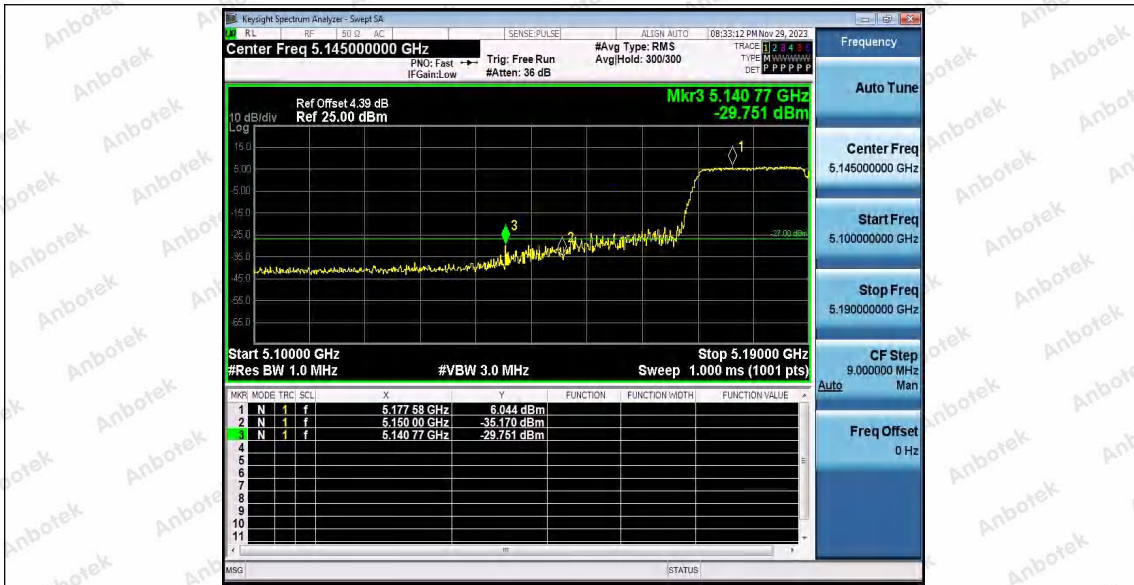

11AC40SISO_Ant1_Low_5190