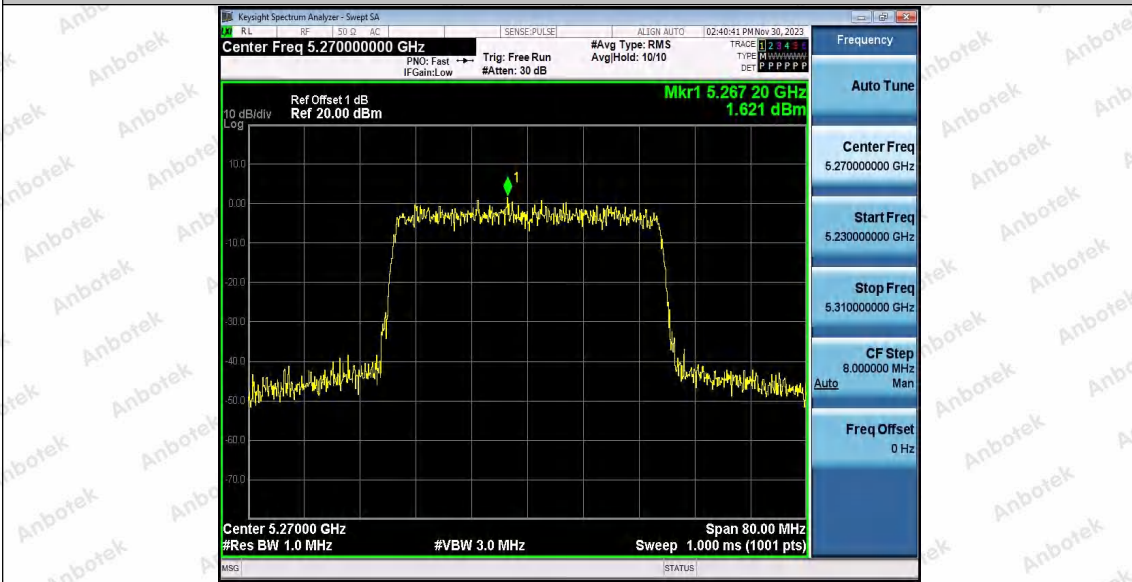

Shenzhen Anbotek Compliance Laboratory Limited

Address: 1/F., Building D, Sogood Science and Technology Park, Sanwei Community, Hangcheng Street, Bao'an District, Shenzhen, Guangdong, China.
Tel: (86) 0755-26066440 Fax: (86) 0755-26014772 Email: service@anbotek.com

Hotline 400-003-0500
www.anbotek.com.cn