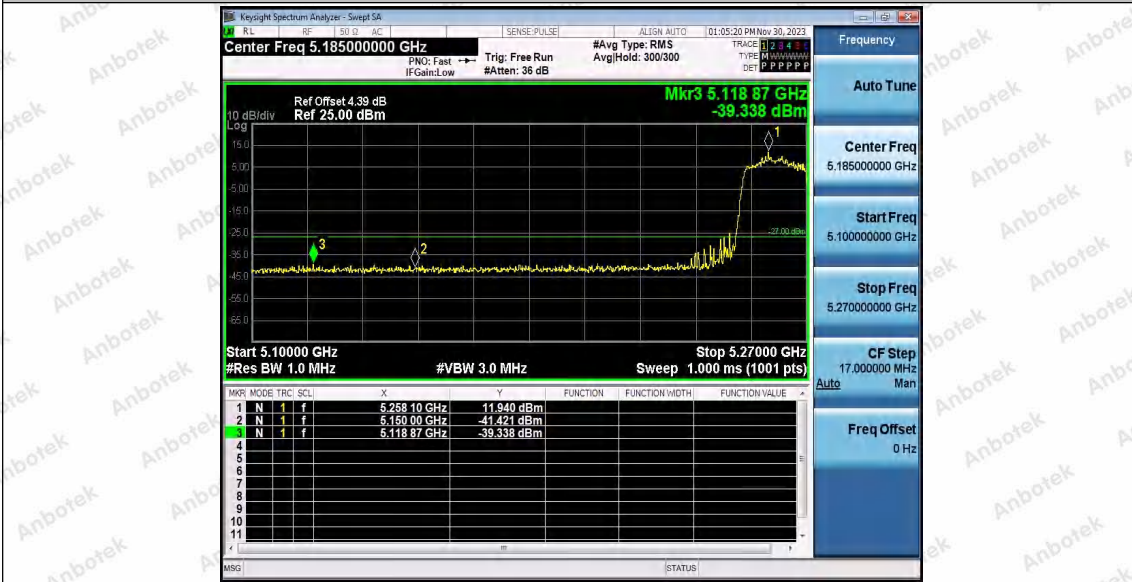

11AX20SISO_Ant2_Low_5260