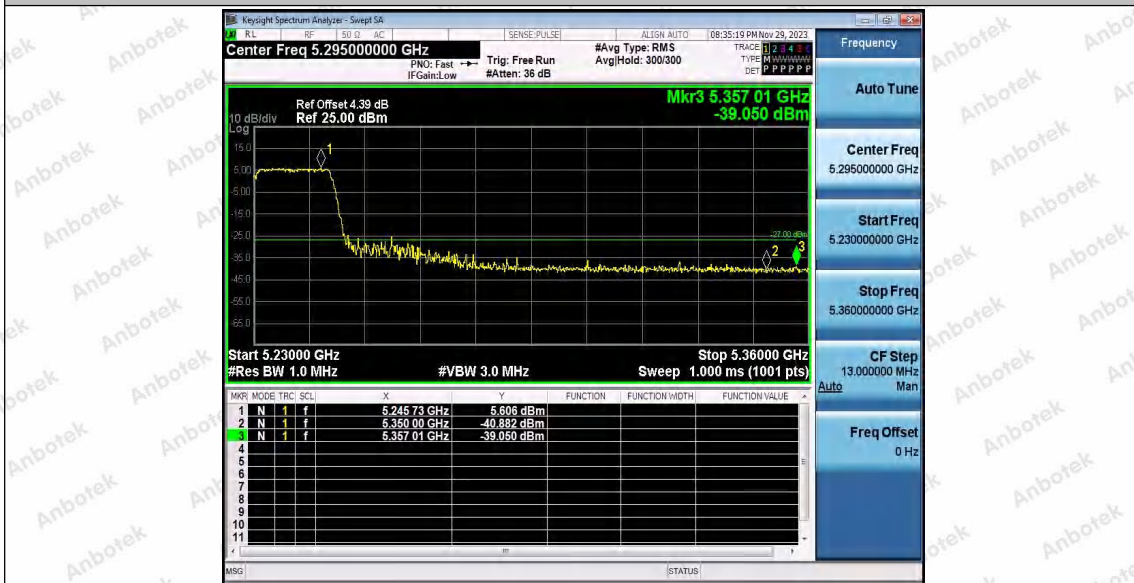

Hotline 400-003-0500
www.anbotek.com.cn

11AC40SISO_Ant2_Low_5190

11AC40SISO_Ant1_High_5230

Shenzhen Anbotek Compliance Laboratory Limited

Address: 1/F., Building D, Sogood Science and Technology Park, Sanwei Community, Hangcheng Street, Bao'an District, Shenzhen, Guangdong, China.
Tel: (86) 0755-26066440 Fax: (86) 0755-26014772 Email: service@anbotek.com