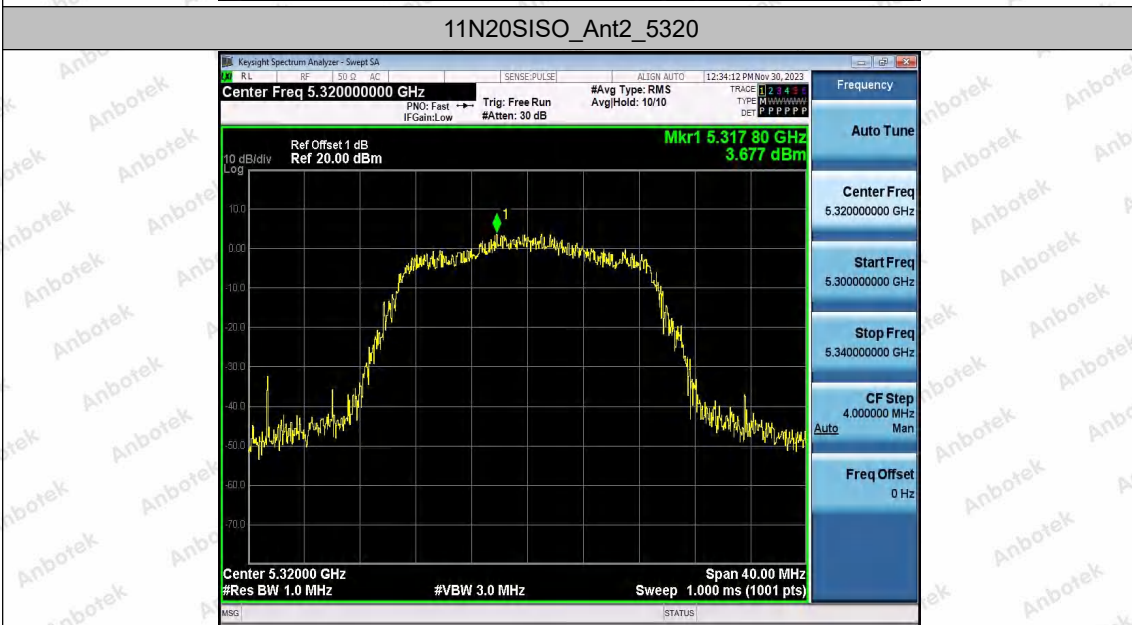

Shenzhen Anbotek Compliance Laboratory Limited

Address: 1/F., Building D, Sogood Science and Technology Park, Sanwei Community, Hangcheng Street, Bao'an District, Shenzhen, Guangdong, China.
Tel: (86) 0755-26066440 Fax: (86) 0755-26014772 Email: service@anbotek.com

Hotline 400-003-0500
www.anbotek.com.cn