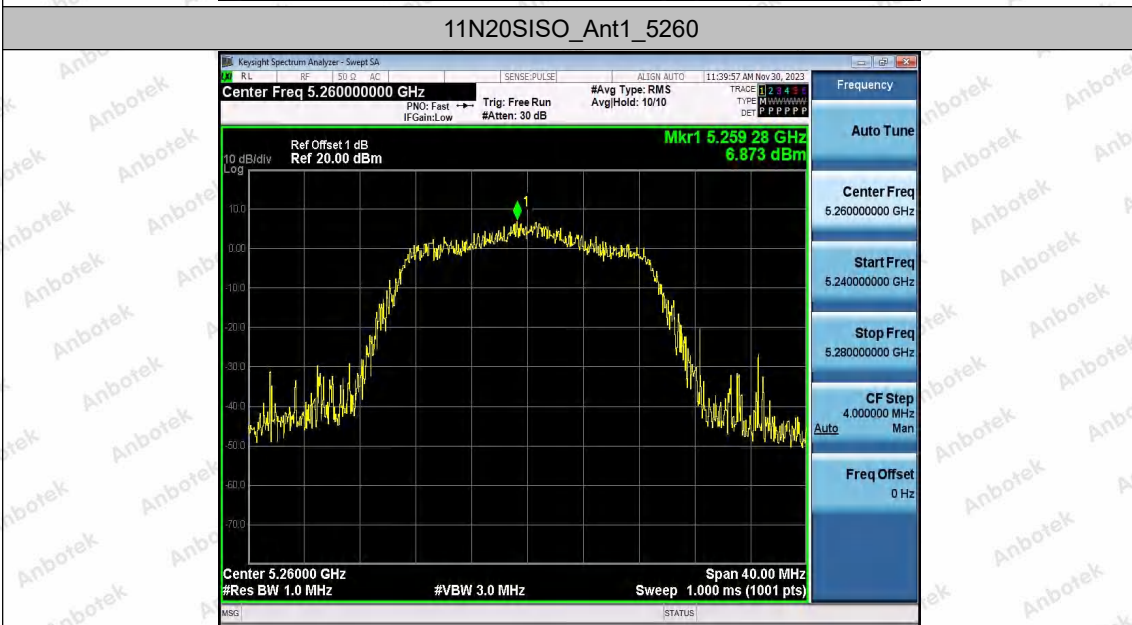

Shenzhen Anbotek Compliance Laboratory Limited

Address: 1/F., Building D, Sogood Science and Technology Park, Sanwei Community, Hangcheng Street, Bao'an District, Shenzhen, Guangdong, China.
Tel: (86) 0755-26066440 Fax: (86) 0755-26014772 Email: service@anbotek.com

Hotline: 400-003-0500
www.anbotek.com.cn