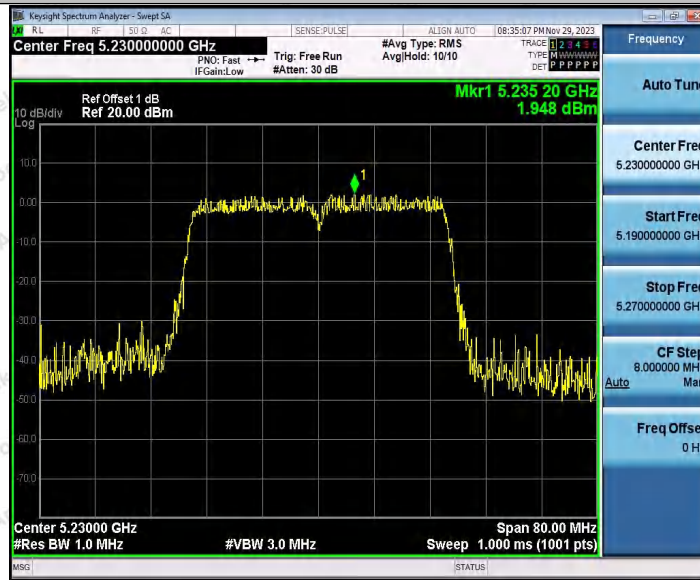

Hotline 400-003-0500  
www.anbotek.com.cn

11AC40SISO\_Ant2\_5190

11AC40SISO\_Ant1\_5230

11AC40SISO\_Ant2\_5230