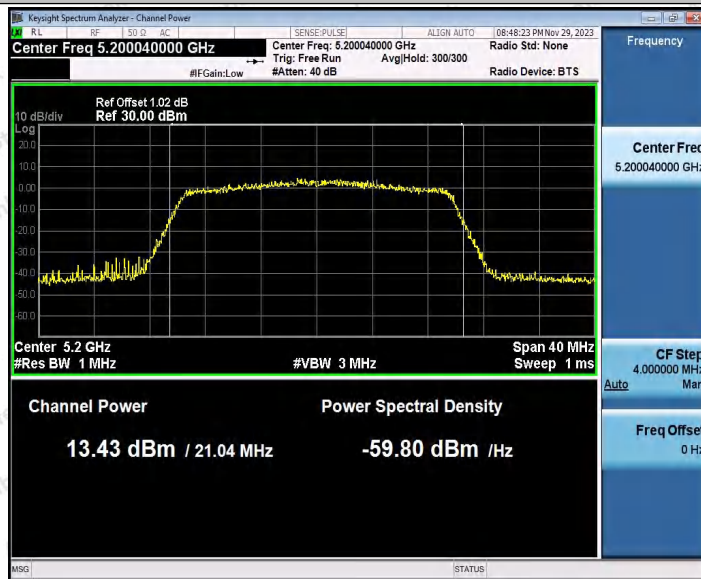

Hotline 400-003-0500  
 www.anbotek.com.cn

11AX20SISO\_Ant1\_5200

11AX20SISO\_Ant2\_5200