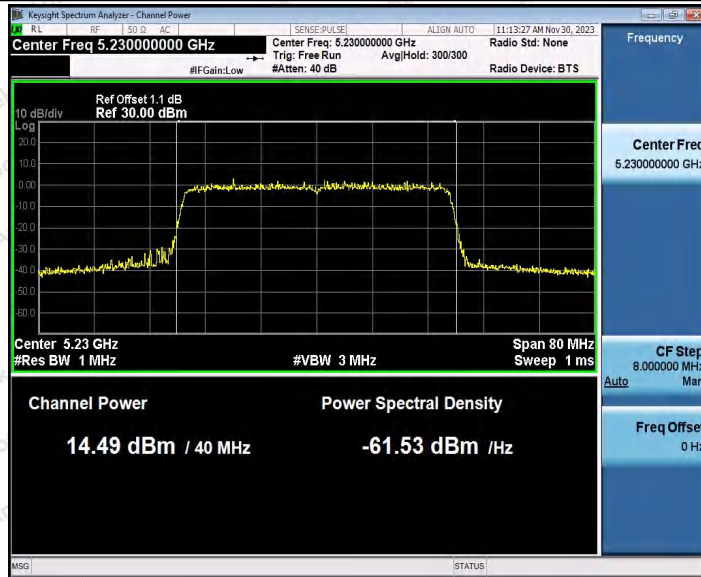

11AX40SISO_Ant2_5230

11AX40SISO_Ant1_5270

Shenzhen Anbotek Compliance Laboratory Limited

Address: 1/F., Building D, Sogood Science and Technology Park, Sanwei Community, Hangcheng Street, Bao'an District, Shenzhen, Guangdong, China.
Tel: (86) 0755-26066440 Fax: (86) 0755-26014772 Email: service@anbotek.com

Hotline: 400-003-0500
www.anbotek.com.cn