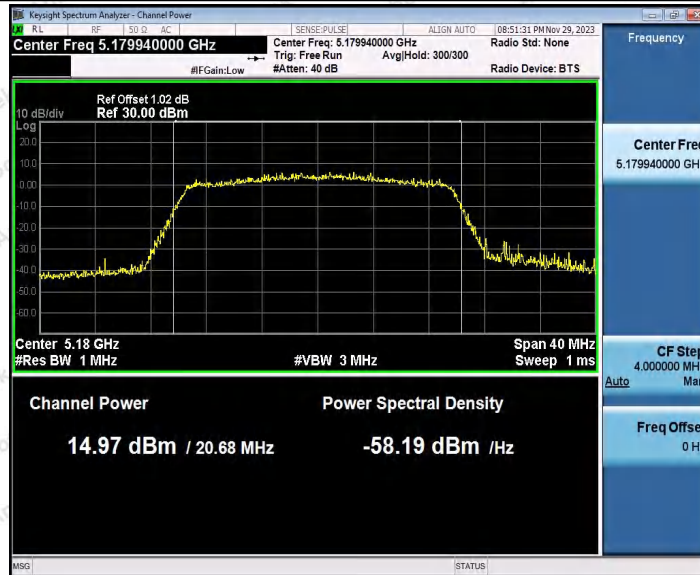

11AX20SISO_Ant1_5180

11AX20SISO_Ant2_5180

Shenzhen Anbotek Compliance Laboratory Limited

Address: 1/F., Building D, Sogood Science and Technology Park, Sanwei Community, Hangcheng Street, Bao'an District, Shenzhen, Guangdong, China.
Tel: (86) 0755-26066440 Fax: (86) 0755-26014772 Email: service@anbotek.com

Hotline 400-003-0500
www.anbotek.com.cn