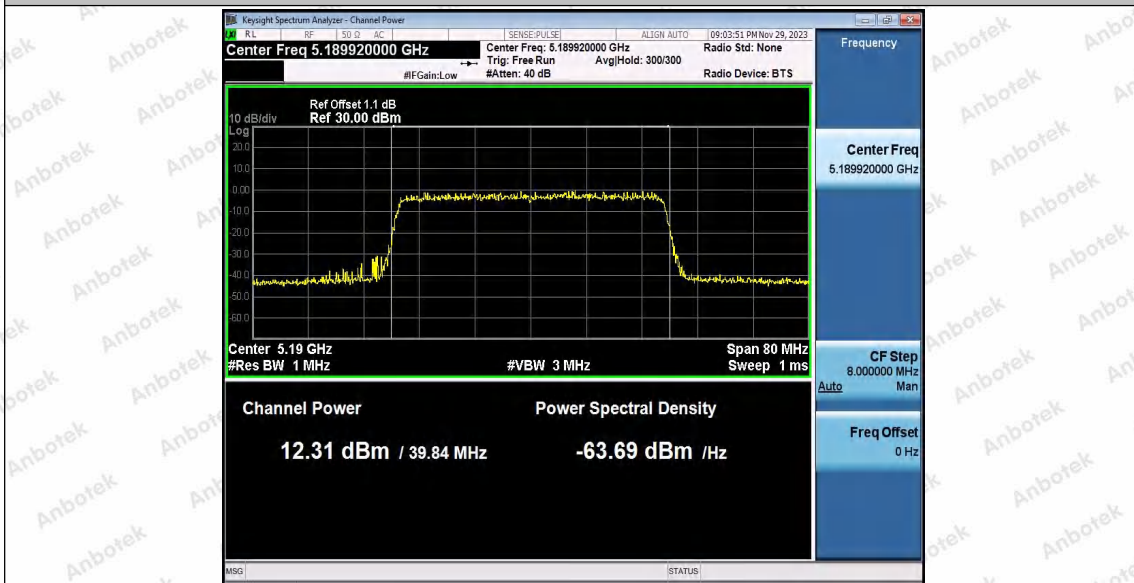

Hotline  
400-003-0500  
www.anbotek.com.cn

11AX40SISO\_Ant1\_5190

11AX40SISO\_Ant2\_5190