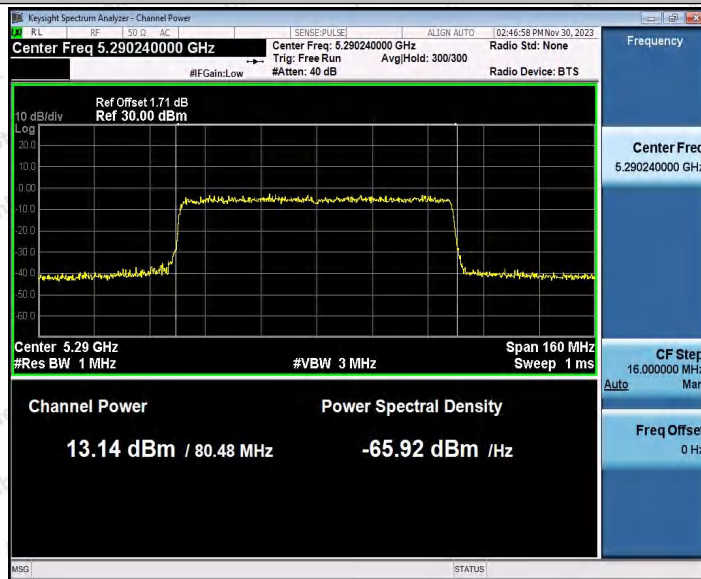

Shenzhen Anbotek Compliance Laboratory Limited

Address: 1/F., Building D, Sogood Science and Technology Park, Sanwei Community, Hangcheng Street, Bao'an District, Shenzhen, Guangdong, China.
Tel: (86) 0755-26066440 Fax: (86) 0755-26014772 Email: service@anbotek.com

Hotline: 400-003-0500
www.anbotek.com.cn