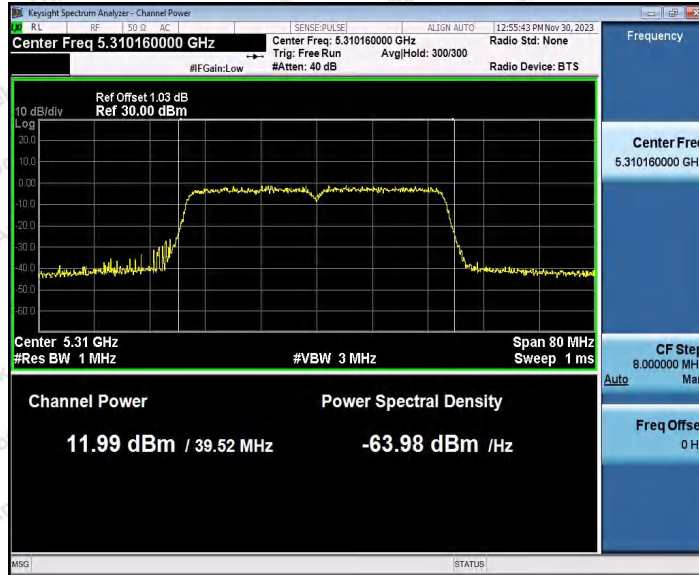

11AC40SISO_Ant2_5310

11AC80SISO_Ant1_5210

Shenzhen Anbotek Compliance Laboratory Limited

Address: 1/F., Building D, Sogood Science and Technology Park, Sanwei Community, Hangcheng Street, Bao'an District, Shenzhen, Guangdong, China.
Tel: (86) 0755-26066440 Fax: (86) 0755-26014772 Email: service@anbotek.com

Hotline: 400-003-0500
www.anbotek.com.cn