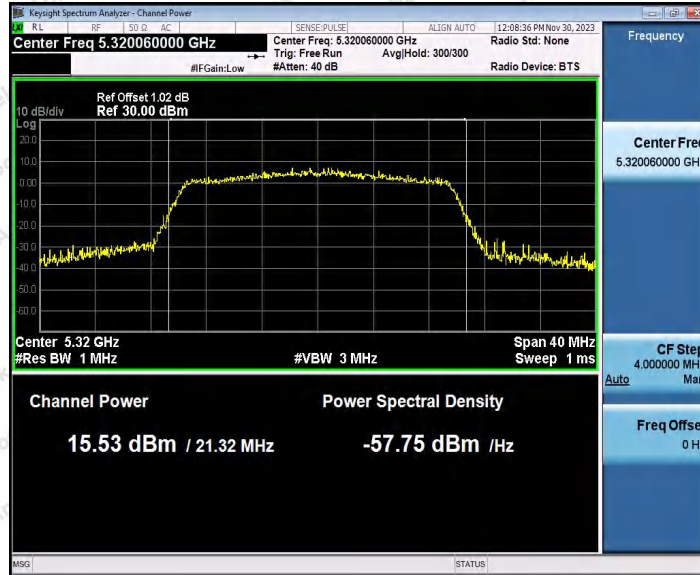

11AX20SISO_Ant1_5320

11AX20SISO_Ant2_5320

Shenzhen Anbotek Compliance Laboratory Limited

Address: 1/F., Building D, Sogood Science and Technology Park, Sanwei Community, Hangcheng Street, Bao'an District, Shenzhen, Guangdong, China.
Tel: (86) 0755-26066440 Fax: (86) 0755-26014772 Email: service@anbotek.com

Hotline
400-003-0500
www.anbotek.com.cn