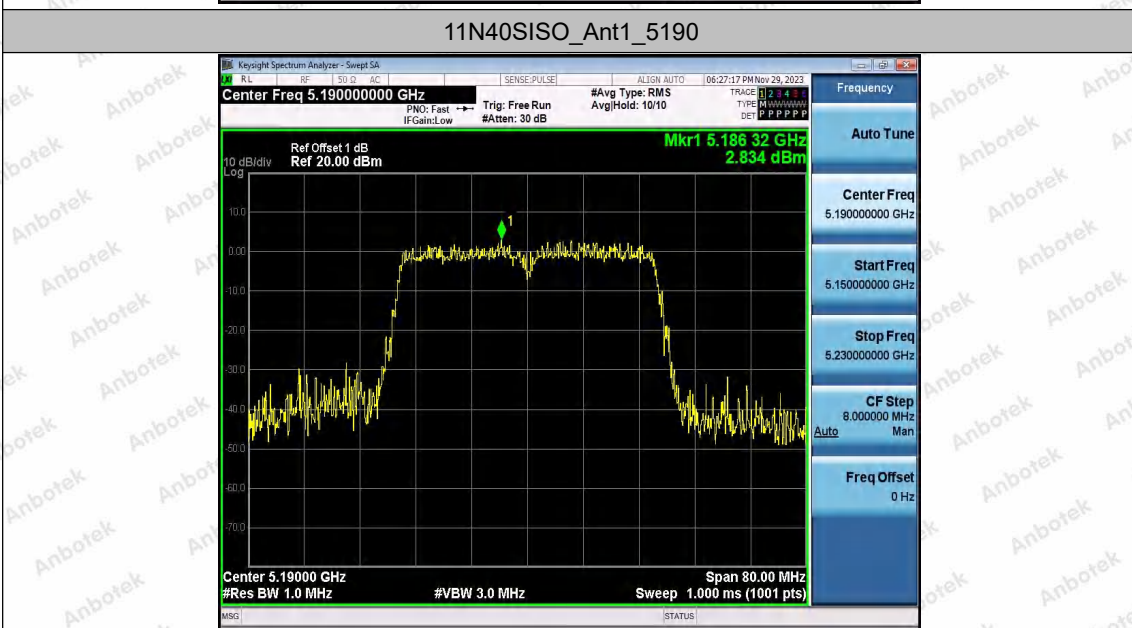

Shenzhen Anbotek Compliance Laboratory Limited

Address: 1/F., Building D, Sogood Science and Technology Park, Sanwei Community, Hangcheng Street, Bao'an District, Shenzhen, Guangdong, China.
Tel: (86) 0755-26066440 Fax: (86) 0755-26014772 Email: service@anbotek.com

Hotline 400-003-0500
www.anbotek.com.cn