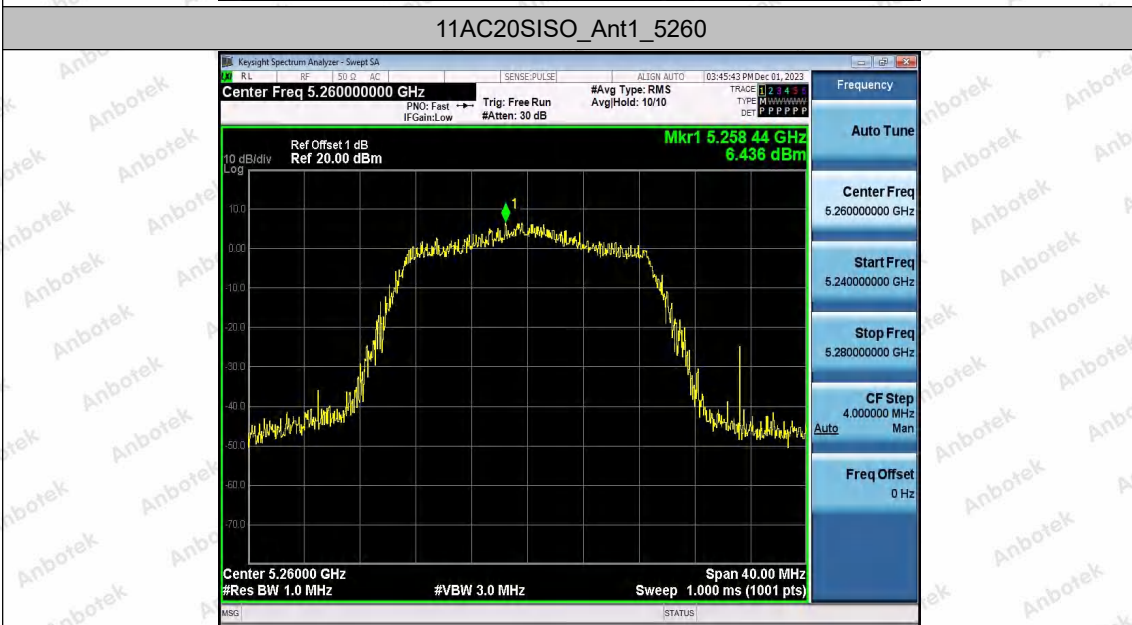

Shenzhen Anbotek Compliance Laboratory Limited

Address: 1/F., Building D, Sogood Science and Technology Park, Sanwei Community, Hangcheng Street, Bao'an District, Shenzhen, Guangdong, China.
Tel: (86) 0755-26066440 Fax: (86) 0755-26014772 Email: service@anbotek.com

Hotline
400-003-0500
www.anbotek.com.cn