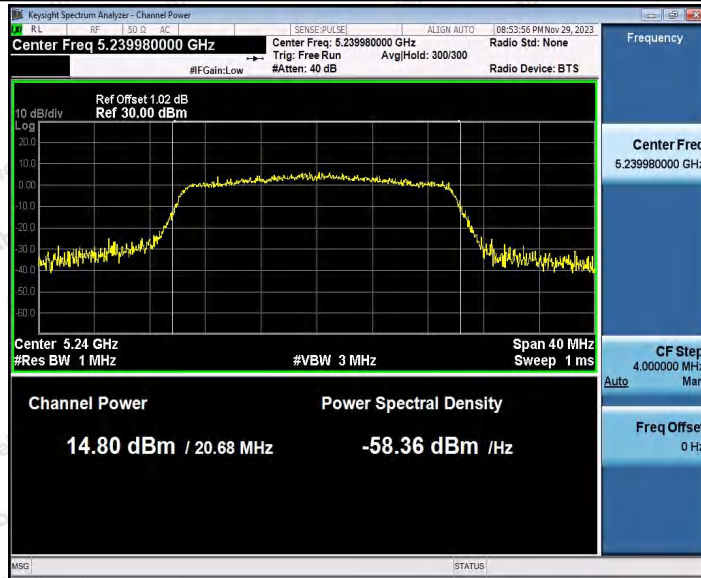

11AX20SISO_Ant1_5240