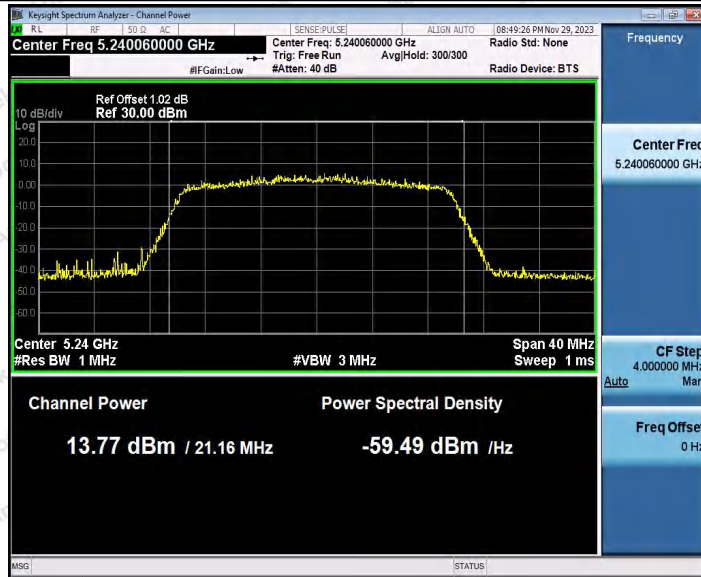

11AX20SISO_Ant2_5240

11AX20SISO_Ant1_5260

Shenzhen Anbotek Compliance Laboratory Limited

Address: 1/F., Building D, Sogood Science and Technology Park, Sanwei Community, Hangcheng Street, Bao'an District, Shenzhen, Guangdong, China.
Tel: (86) 0755-26066440 Fax: (86) 0755-26014772 Email: service@anbotek.com

Hotline
400-003-0500
www.anbotek.com.cn