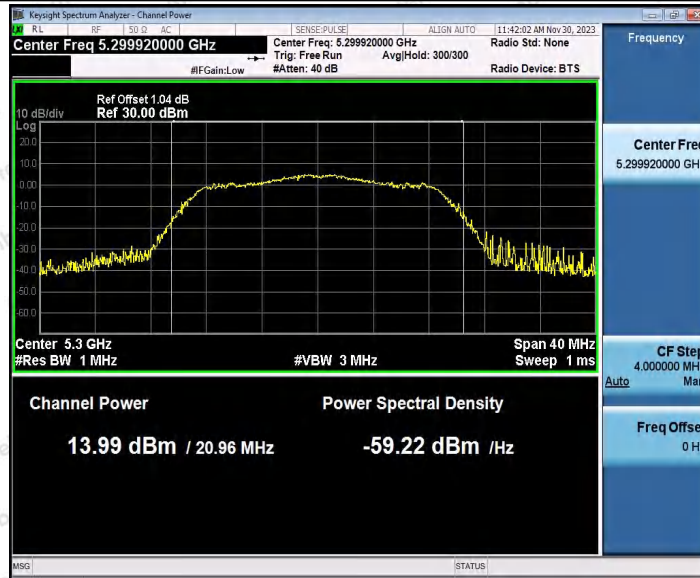

11N20SISO_Ant1_5300