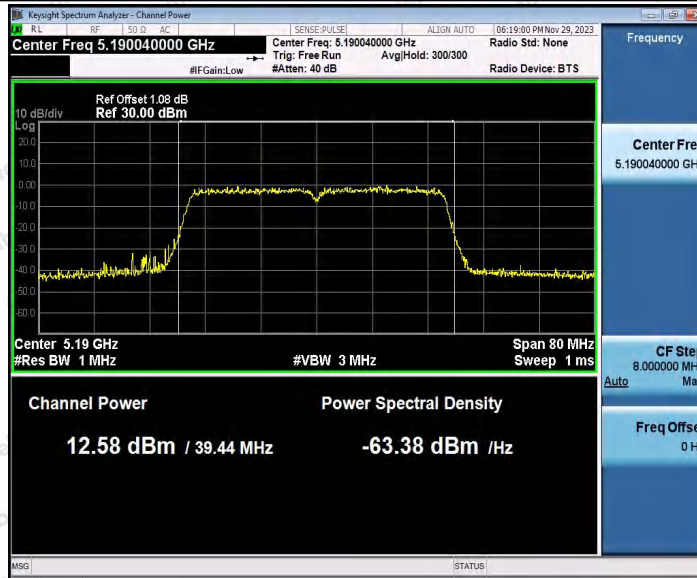

11N40SISO_Ant2_5190