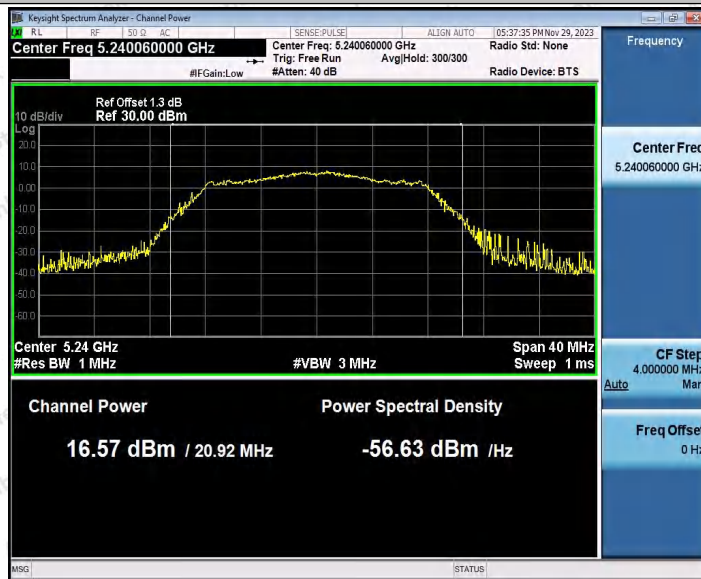

11A_Ant1_5240

Shenzhen Anbotek Compliance Laboratory Limited

Address: 1/F., Building D, Sogood Science and Technology Park, Sanwei Community, Hangcheng Street, Bao'an District, Shenzhen, Guangdong, China.
Tel: (86) 0755-26066440 Fax: (86) 0755-26014772 Email: service@anbotek.com

Hotline
400-003-0500
www.anbotek.com.cn