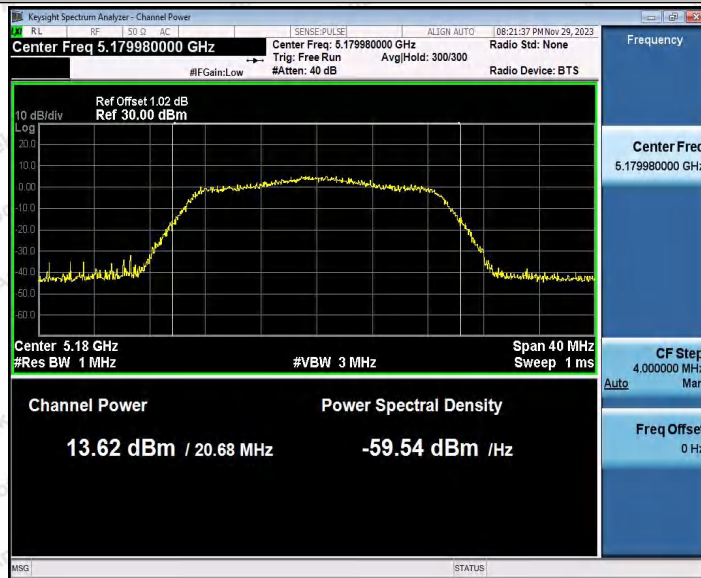

11AC20SISO_Ant2_5180