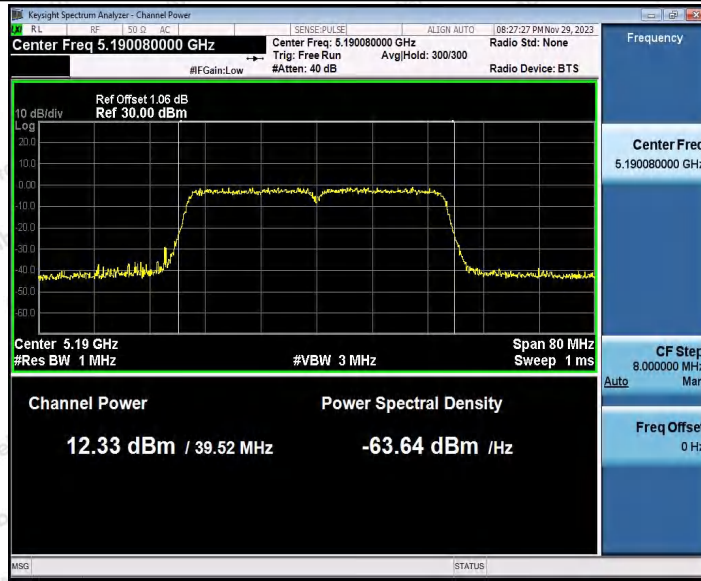

11AC40SISO_Ant2_5190