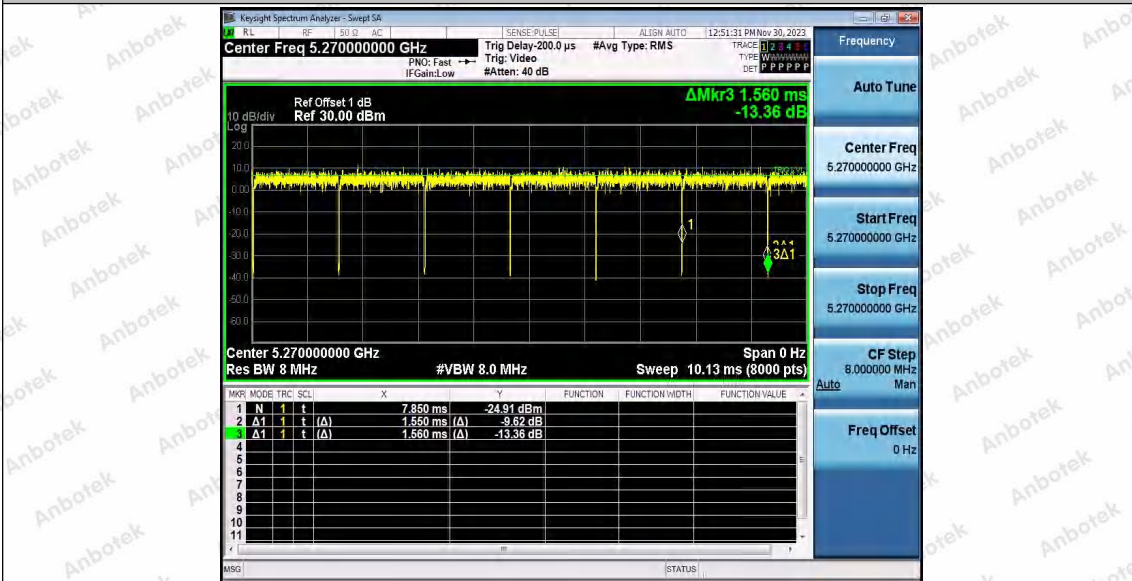

Hotline
400-003-0500
www.anbotek.com.cn

11AC40SISO_Ant1_5270

11AC40SISO_Ant2_5270

Shenzhen Anbotek Compliance Laboratory Limited

Address: 1/F., Building D, Sogood Science and Technology Park, Sanwei Community, Hangcheng Street, Bao'an District, Shenzhen, Guangdong, China.
Tel: (86) 0755-26066440 Fax: (86) 0755-26014772 Email: service@anbotek.com