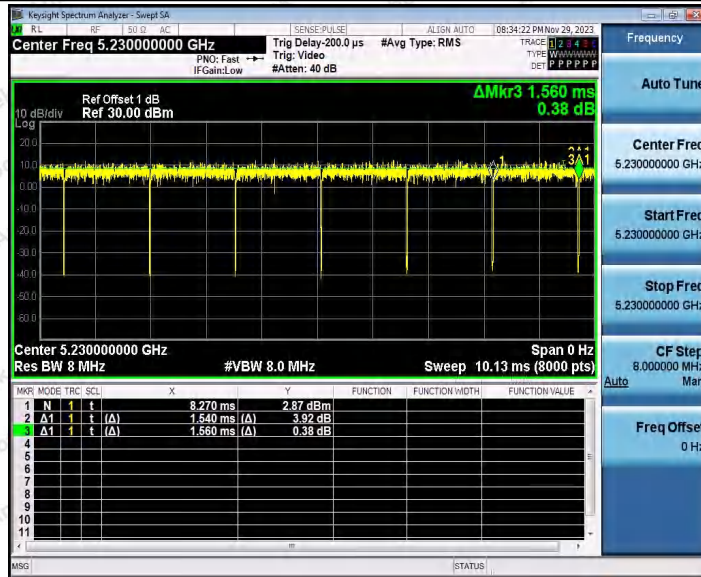

11AC40SISO_Ant1_5230

11AC40SISO_Ant2_5230

Shenzhen Anbotek Compliance Laboratory Limited

Address: 1/F., Building D, Sogood Science and Technology Park, Sanwei Community, Hangcheng Street, Bao'an District, Shenzhen, Guangdong, China.
Tel: (86) 0755-26066440 Fax: (86) 0755-26014772 Email: service@anbotek.com

Hotline
400-003-0500
www.anbotek.com.cn