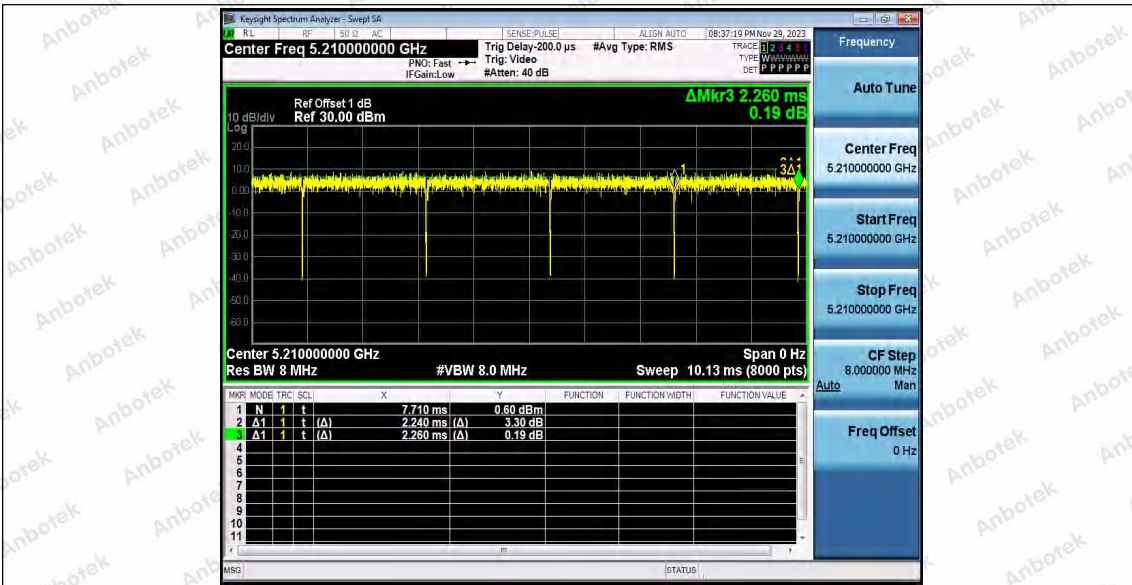

Shenzhen Anbotek Compliance Laboratory Limited

Address: 1/F., Building D, Sogood Science and Technology Park, Sanwei Community, Hangcheng Street, Bao'an District, Shenzhen, Guangdong, China.
Tel: (86) 0755-26066440 Fax: (86) 0755-26014772 Email: service@anbotek.com

Hotline 400-003-0500
www.anbotek.com.cn