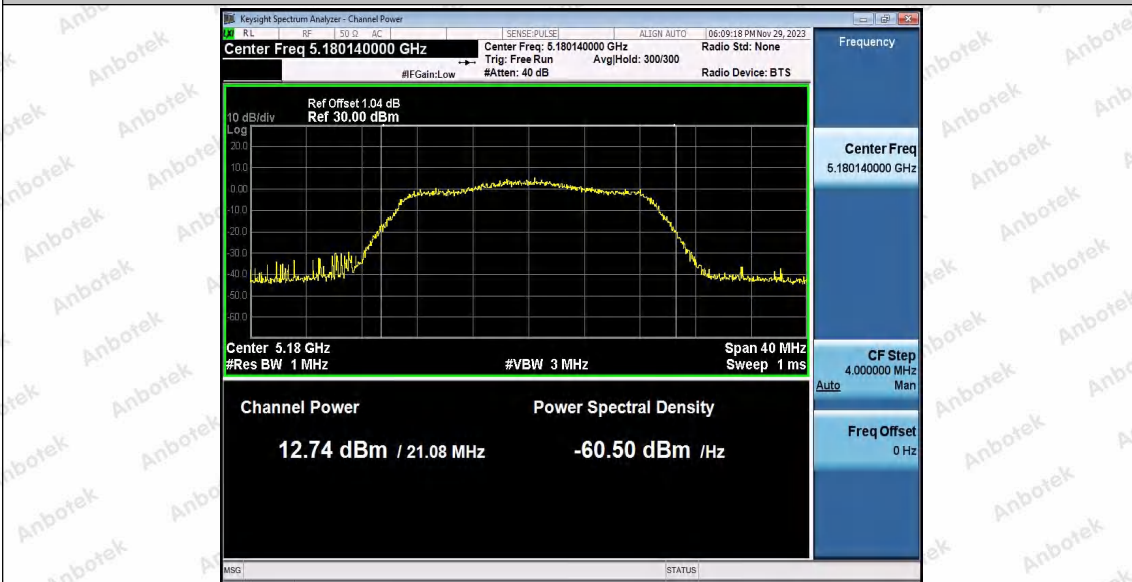

11N20SISO_Ant2_5180