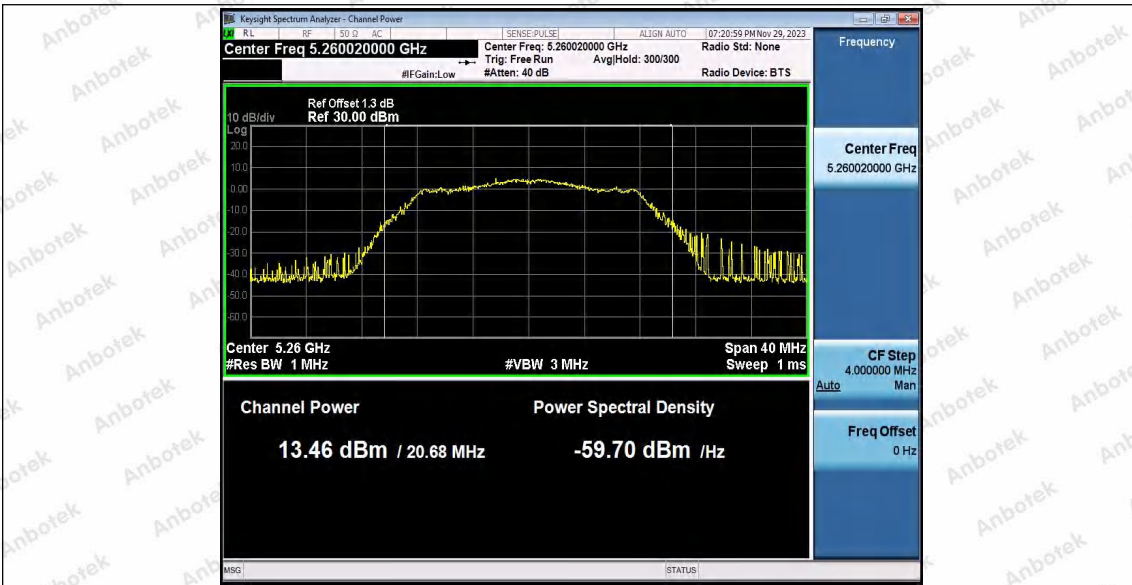

Shenzhen Anbotek Compliance Laboratory Limited

Address: 1/F., Building D, Sogood Science and Technology Park, Sanwei Community, Hangcheng Street, Bao'an District, Shenzhen, Guangdong, China.
Tel: (86) 0755-26066440 Fax: (86) 0755-26014772 Email: service@anbotek.com

Hotline
400-003-0500
www.anbotek.com.cn