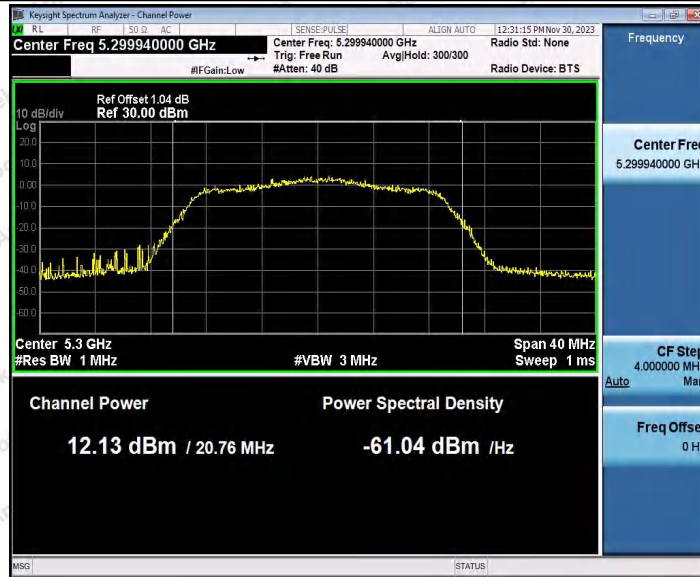

11N20SISO_Ant2_5300

11N20SISO_Ant1_5320

Shenzhen Anbotek Compliance Laboratory Limited

Address: 1/F., Building D, Sogood Science and Technology Park, Sanwei Community, Hangcheng Street, Bao'an District, Shenzhen, Guangdong, China.
Tel: (86) 0755-26066440 Fax: (86) 0755-26014772 Email: service@anbotek.com

Hotline
400-003-0500
www.anbotek.com.cn