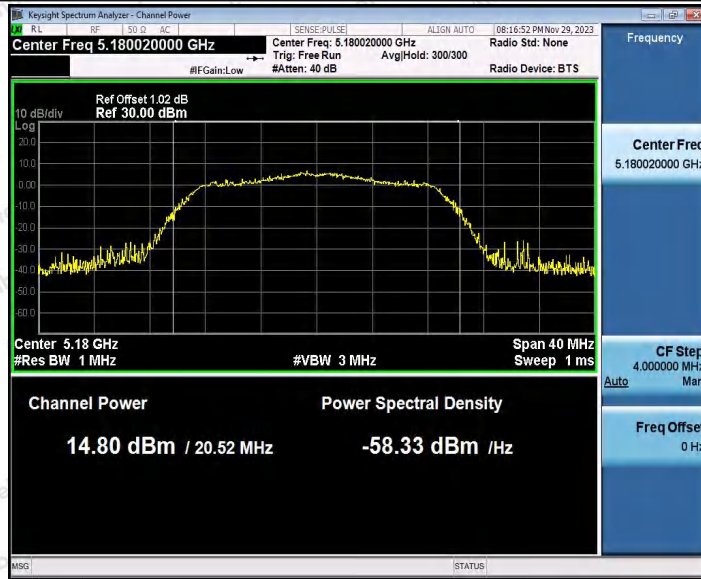

Shenzhen Anbotek Compliance Laboratory Limited

Address: 1/F., Building D, Sogood Science and Technology Park, Sanwei Community, Hangcheng Street, Bao'an District, Shenzhen, Guangdong, China.
Tel: (86) 0755-26066440 Fax: (86) 0755-26014772 Email: service@anbotek.com

Hotline: 400-003-0500
www.anbotek.com.cn