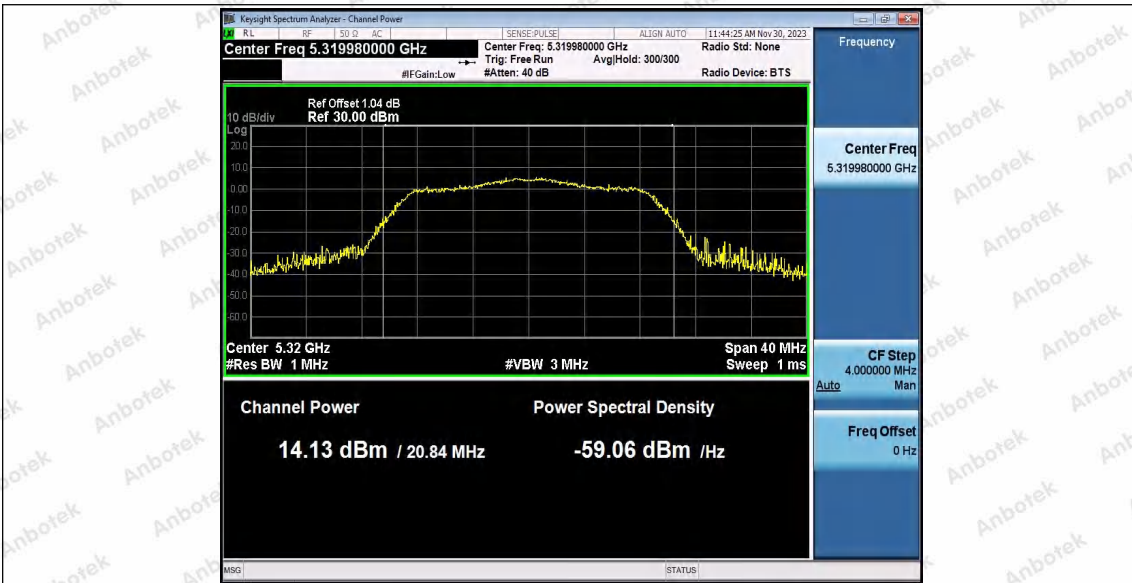

Shenzhen Anbotek Compliance Laboratory Limited

Address: 1/F., Building D, Sogood Science and Technology Park, Sanwei Community, Hangcheng Street, Bao'an District, Shenzhen, Guangdong, China.
Tel: (86) 0755-26066440 Fax: (86) 0755-26014772 Email: service@anbotek.com

Hotline: 400-003-0500
www.anbotek.com.cn