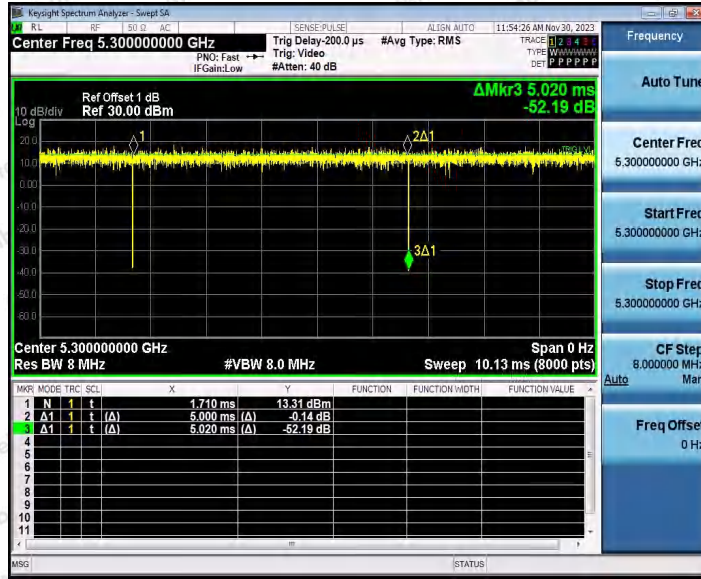

11AC20SISO_Ant1_5300