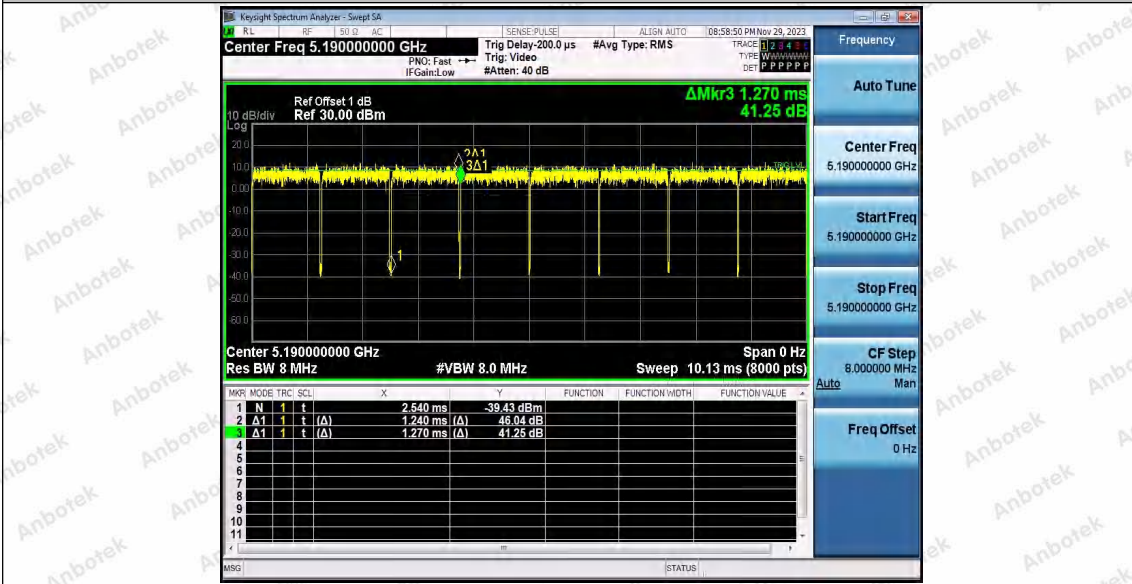

11AX40SISO_Ant1_5190