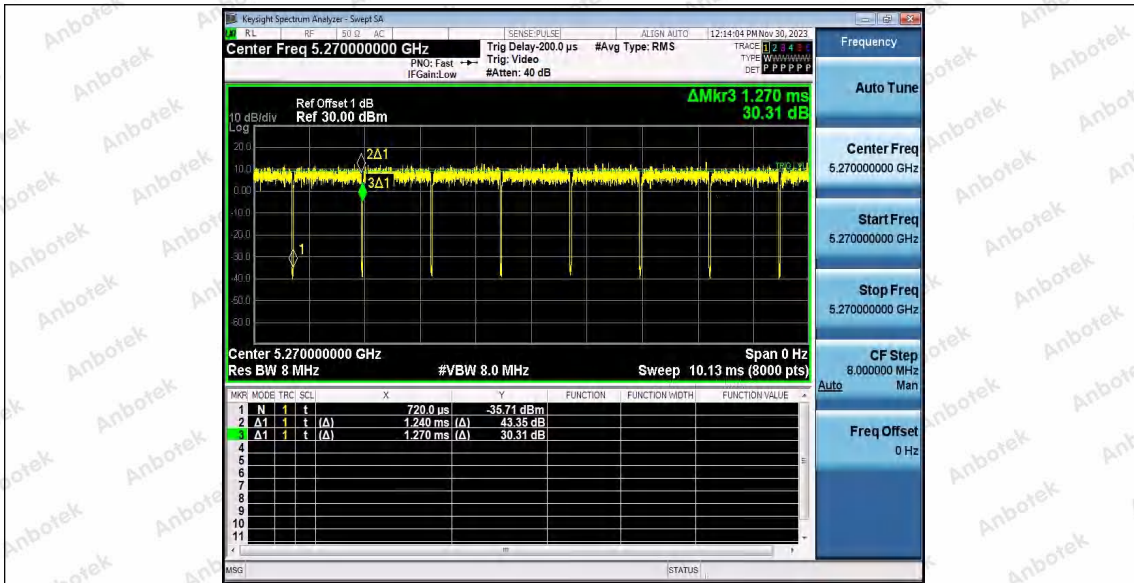

Shenzhen Anbotek Compliance Laboratory Limited

Address: 1/F., Building D, Sogood Science and Technology Park, Sanwei Community, Hangcheng Street, Bao'an District, Shenzhen, Guangdong, China.
Tel: (86) 0755-26066440 Fax: (86) 0755-26014772 Email: service@anbotek.com

Hotline: 400-003-0500
www.anbotek.com.cn