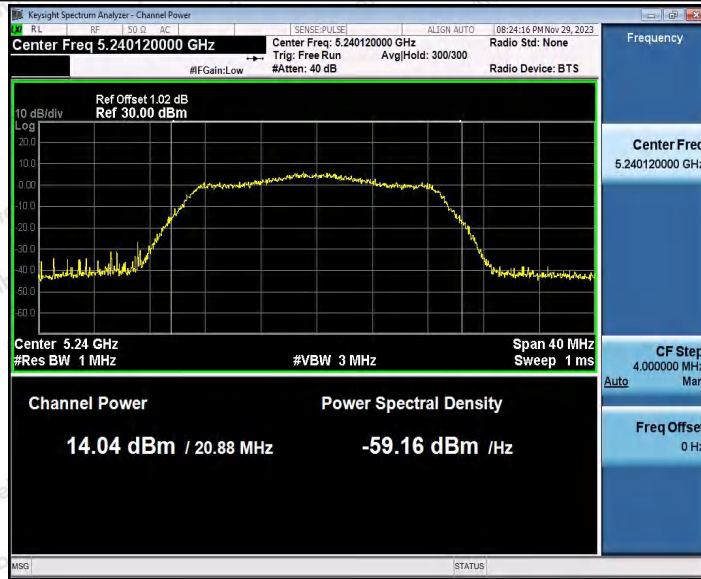

Shenzhen Anbotek Compliance Laboratory Limited

Address: 1/F., Building D, Sogood Science and Technology Park, Sanwei Community, Hangcheng Street, Bao'an District, Shenzhen, Guangdong, China.
Tel: (86) 0755-26066440 Fax: (86) 0755-26014772 Email: service@anbotek.com

Hotline: 400-003-0500
www.anbotek.com.cn