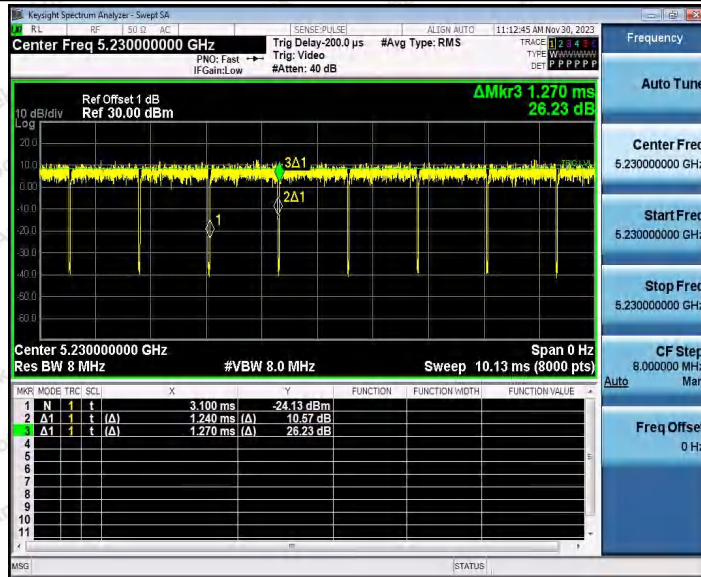

11AX40SISO_Ant2_5230

11AX40SISO_Ant1_5270

Shenzhen Anbotek Compliance Laboratory Limited

Address: 1/F., Building D, Sogood Science and Technology Park, Sanwei Community, Hangcheng Street, Bao'an District, Shenzhen, Guangdong, China.
Tel: (86) 0755-26066440 Fax: (86) 0755-26014772 Email: service@anbotek.com

Hotline
400-003-0500
www.anbotek.com.cn