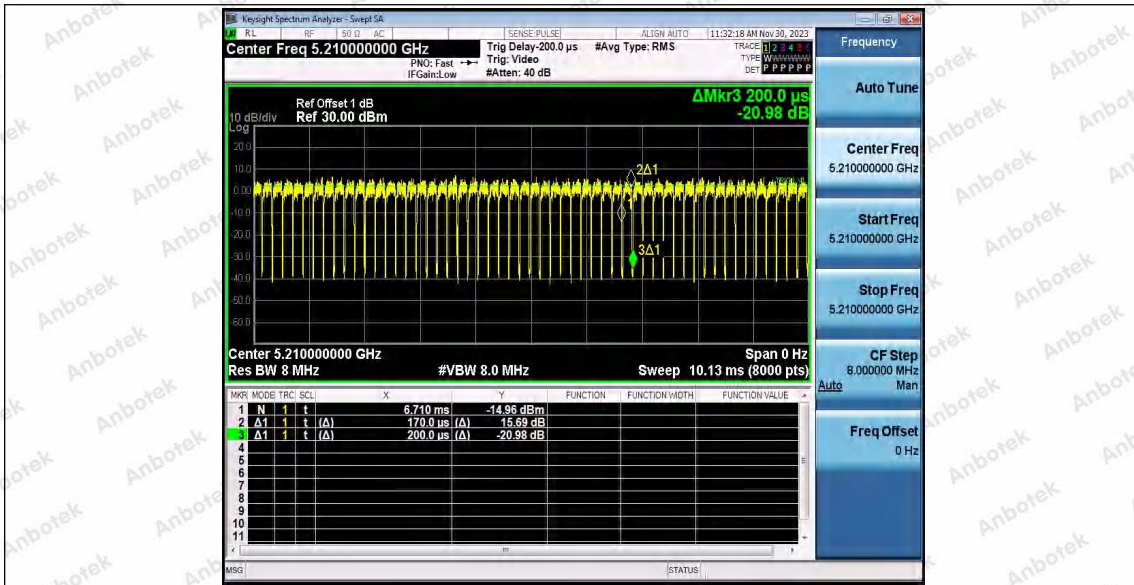

Shenzhen Anbotek Compliance Laboratory Limited

Address: 1/F., Building D, Sogood Science and Technology Park, Sanwei Community, Hangcheng Street, Bao'an District, Shenzhen, Guangdong, China.
Tel: (86) 0755-26066440 Fax: (86) 0755-26014772 Email: service@anbotek.com

Hotline 400-003-0500
www.anbotek.com.cn