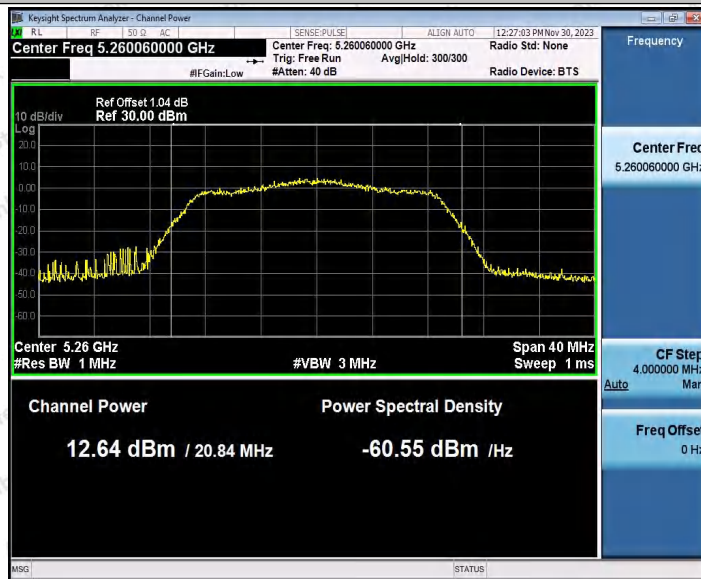

Hotline
400-003-0500
www.anbotek.com.cn

11N20SISO_Ant1_5260

11N20SISO_Ant2_5260

Shenzhen Anbotek Compliance Laboratory Limited

Address: 1/F., Building D, Sogood Science and Technology Park, Sanwei Community, Hangcheng Street, Bao'an District, Shenzhen, Guangdong, China.
Tel: (86) 0755-26066440 Fax: (86) 0755-26014772 Email: service@anbotek.com