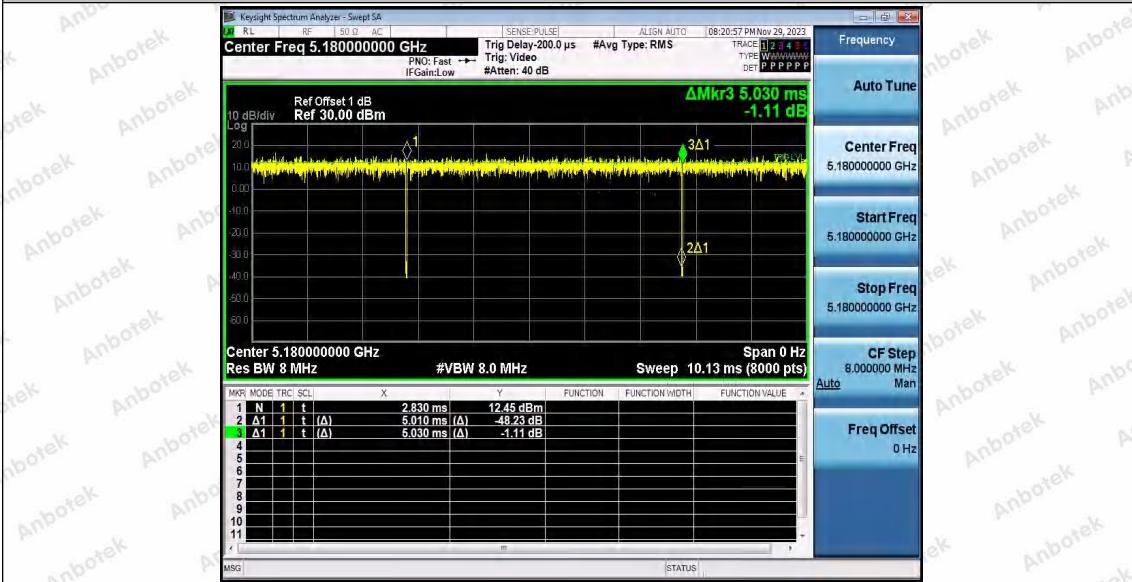

11AC20SISO_Ant2_5180

11AC20SISO_Ant1_5200

Shenzhen Anbotek Compliance Laboratory Limited

Address: 1/F., Building D, Sogood Science and Technology Park, Sanwei Community, Hangcheng Street, Bao'an District, Shenzhen, Guangdong, China.
Tel: (86) 0755-26066440 Fax: (86) 0755-26014772 Email: service@anbotek.com