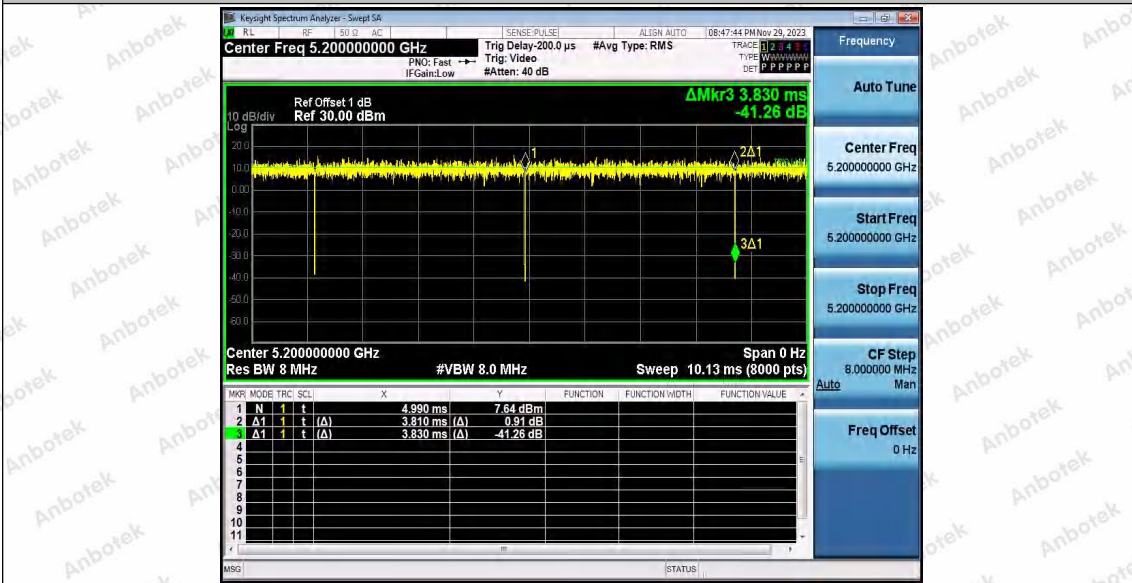

Hotline
 400-003-0500
 www.anbotek.com.cn

11AX20SISO_Ant1_5200

11AX20SISO_Ant2_5200

Shenzhen Anbotek Compliance Laboratory Limited

Address: 1/F., Building D, Sogood Science and Technology Park, Sanwei Community, Hangcheng Street, Bao'an District, Shenzhen, Guangdong, China.
Tel: (86) 0755-26066440 Fax: (86) 0755-26014772 Email: service@anbotek.com