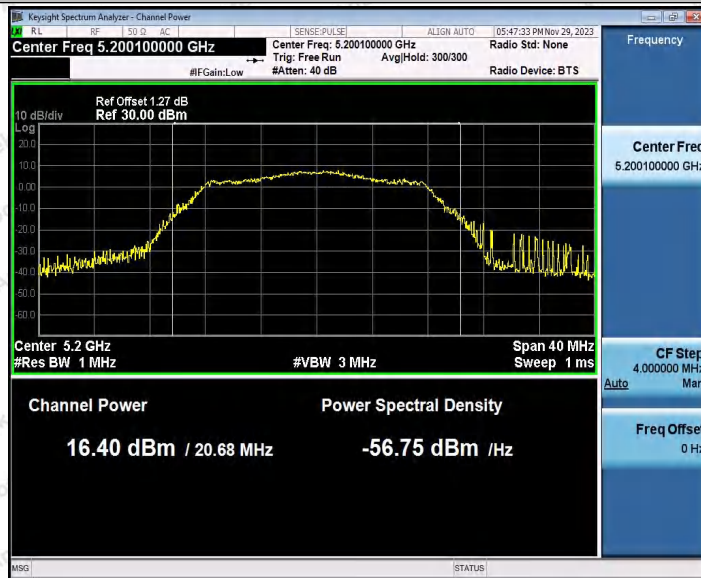

11A_Ant2_5200