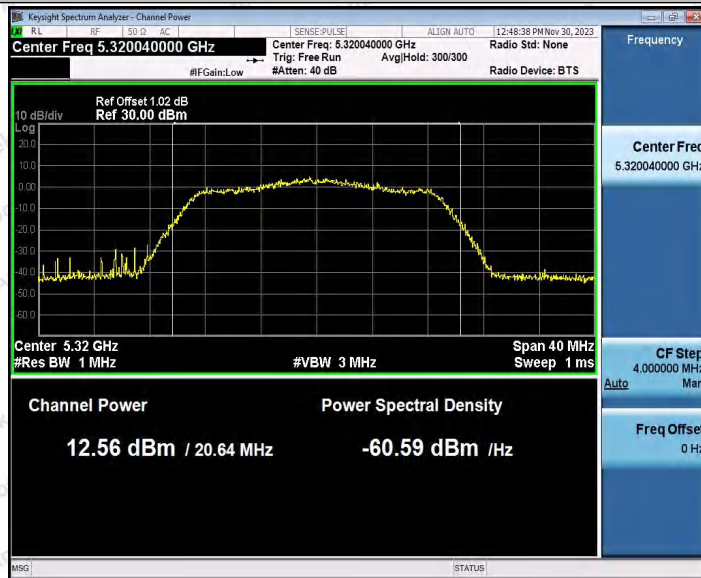

11AC20SISO_Ant2_5320