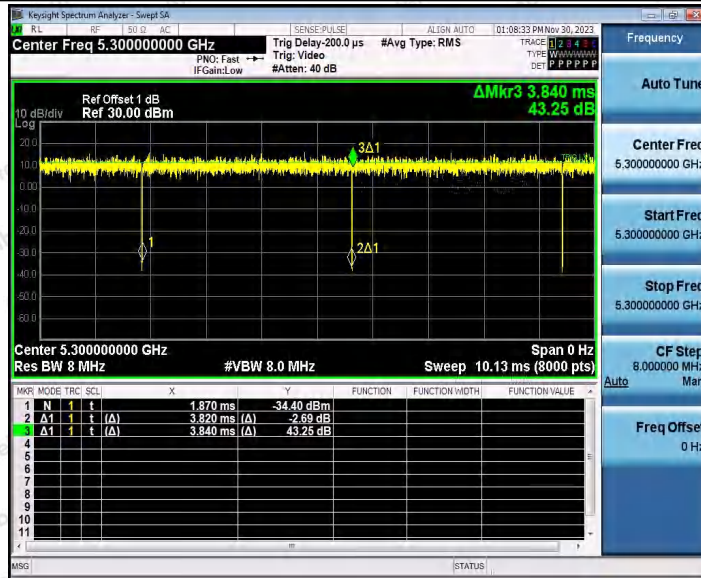

11AX20SISO_Ant2_5300