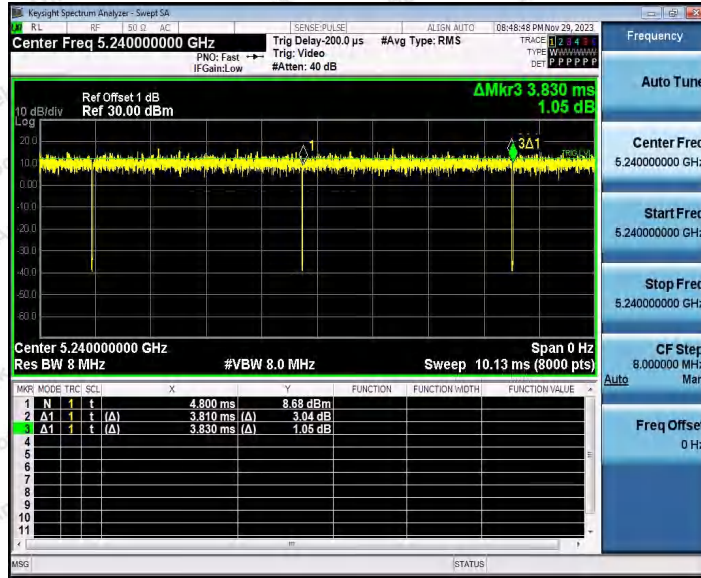

11AX20SISO_Ant2_5240

11AX20SISO_Ant1_5260

Shenzhen Anbotek Compliance Laboratory Limited

Address: 1/F., Building D, Sogood Science and Technology Park, Sanwei Community, Hangcheng Street, Bao'an District, Shenzhen, Guangdong, China.
Tel: (86) 0755-26066440 Fax: (86) 0755-26014772 Email: service@anbotek.com

Hotline 400-003-0500
www.anbotek.com.cn