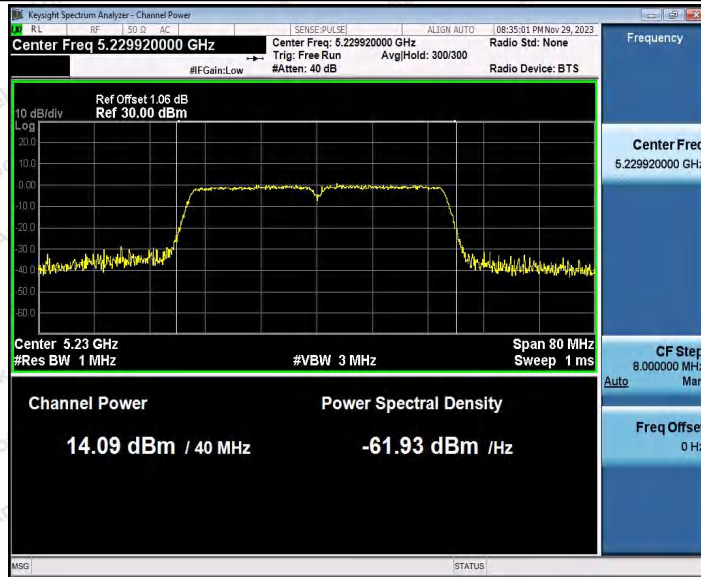

11AC40SISO_Ant1_5230

11AC40SISO_Ant2_5230

Shenzhen Anbotek Compliance Laboratory Limited

Address: 1/F., Building D, Sogood Science and Technology Park, Sanwei Community, Hangcheng Street, Bao'an District, Shenzhen, Guangdong, China.
Tel: (86) 0755-26066440 Fax: (86) 0755-26014772 Email: service@anbotek.com

Hotline: 400-003-0500
www.anbotek.com.cn