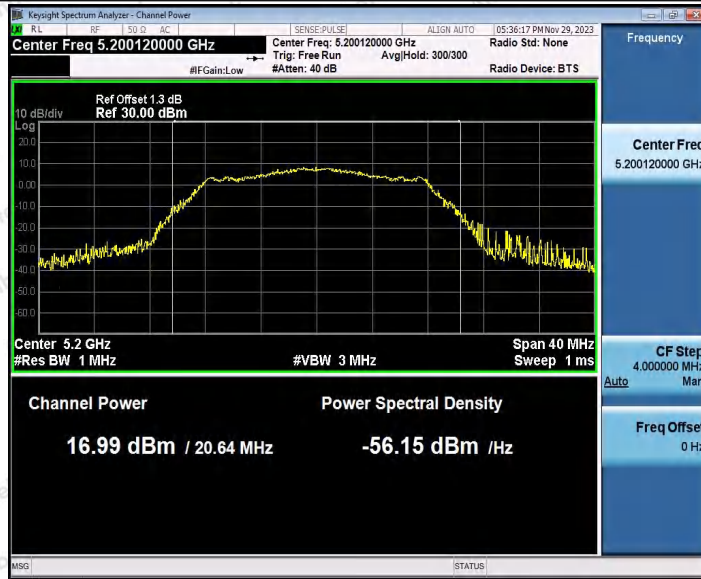

Shenzhen Anbotek Compliance Laboratory Limited

Address: 1/F., Building D, Sogood Science and Technology Park, Sanwei Community, Hangcheng Street, Bao'an District, Shenzhen, Guangdong, China.
Tel: (86) 0755-26066440 Fax: (86) 0755-26014772 Email: service@anbotek.com

Hotline
400-003-0500
www.anbotek.com.cn