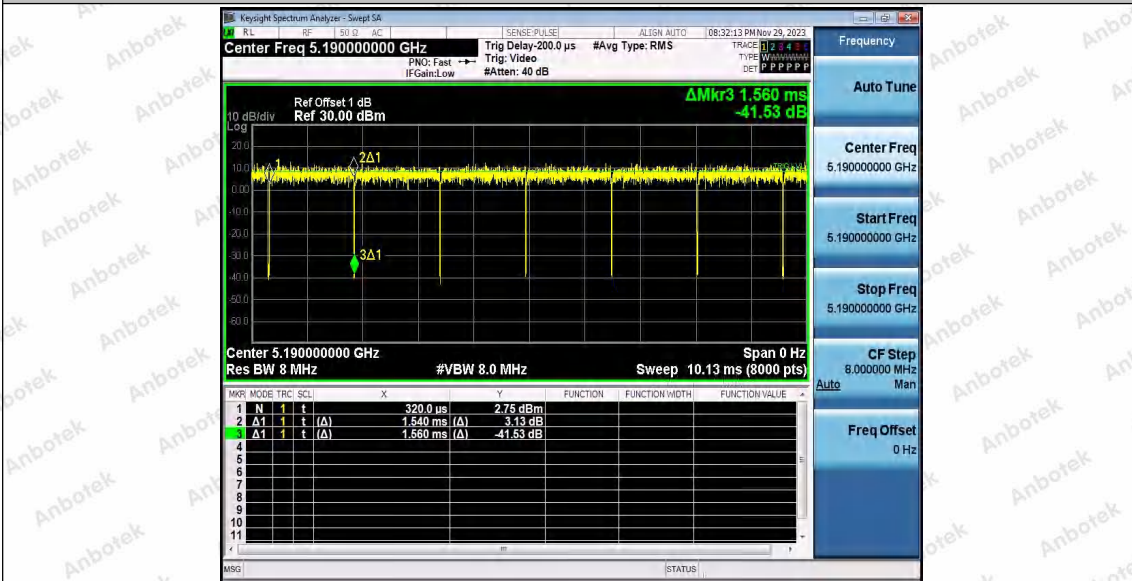

Hotline 400-003-0500
 www.anbotek.com.cn

11AC20SISO_Ant2_5320

11AC40SISO_Ant1_5190

Shenzhen Anbotek Compliance Laboratory Limited

Address: 1/F., Building D, Sogood Science and Technology Park, Sanwei Community, Hangcheng Street, Bao'an District, Shenzhen, Guangdong, China.
 Tel: (86) 0755-26066440 Fax: (86) 0755-26014772 Email: service@anbotek.com