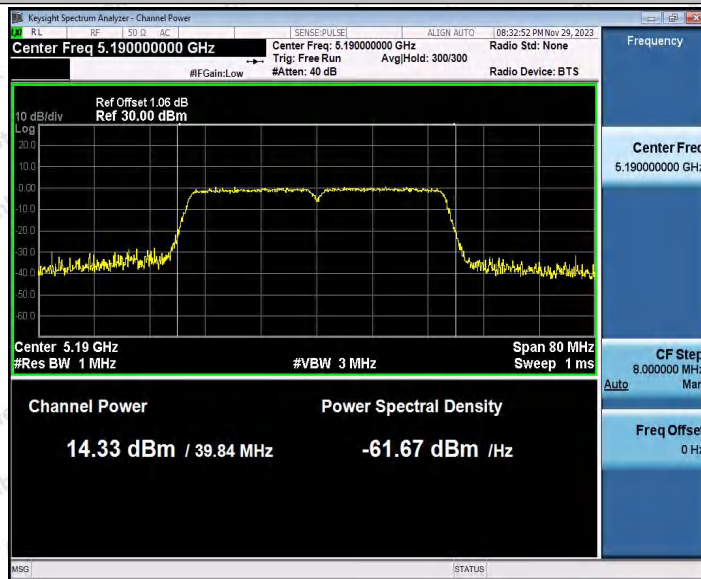

11AC40SISO_Ant1_5190

Shenzhen Anbotek Compliance Laboratory Limited

Address: 1/F., Building D, Sogood Science and Technology Park, Sanwei Community, Hangcheng Street, Bao'an District, Shenzhen, Guangdong, China.
Tel: (86) 0755-26066440 Fax: (86) 0755-26014772 Email: service@anbotek.com

Hotline
400-003-0500
www.anbotek.com.cn