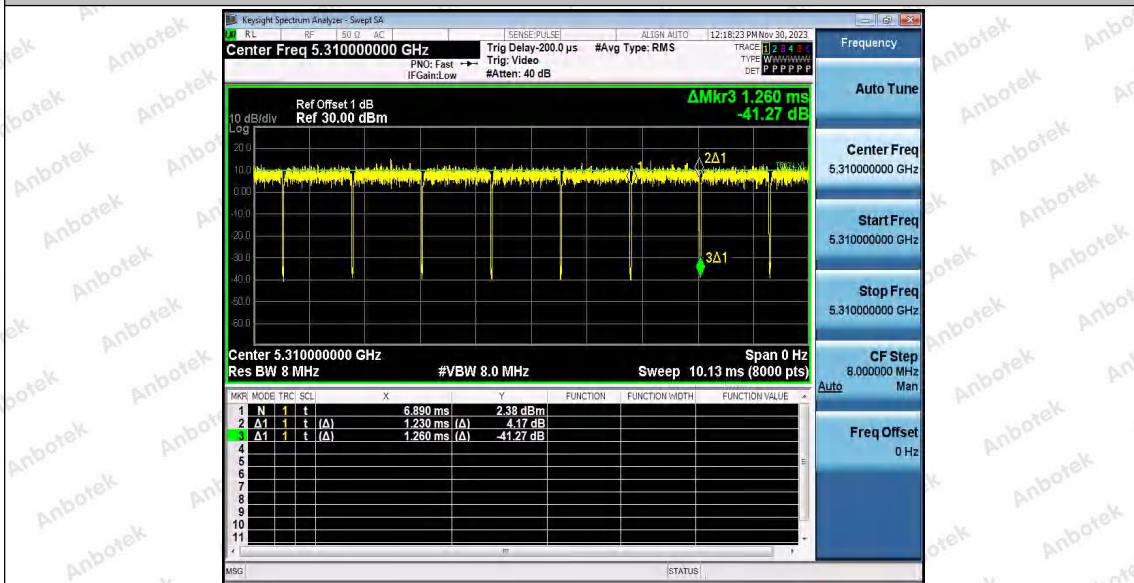

Hotline
400-003-0500
www.anbotek.com.cn

11AX40SISO_Ant2_5270

11AX40SISO_Ant1_5310

Shenzhen Anbotek Compliance Laboratory Limited

Address: 1/F., Building D, Sogood Science and Technology Park, Sanwei Community, Hangcheng Street, Bao'an District, Shenzhen, Guangdong, China.
 Tel: (86) 0755-26066440 Fax: (86) 0755-26014772 Email: service@anbotek.com