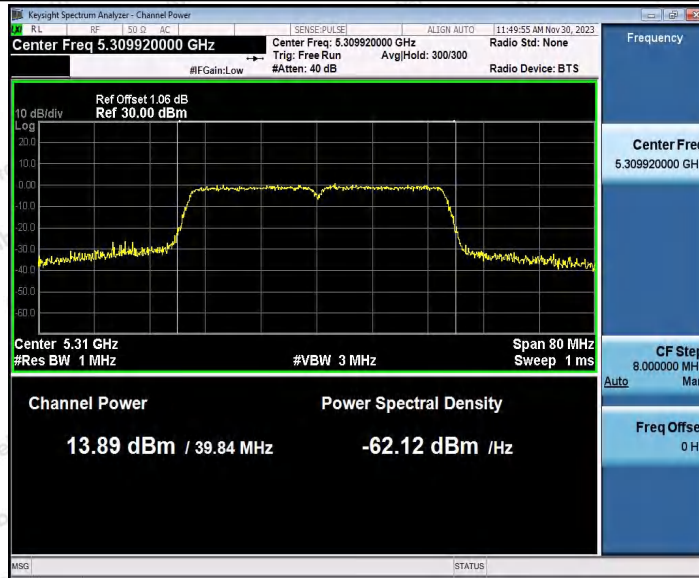

11N40SISO_Ant1_5310