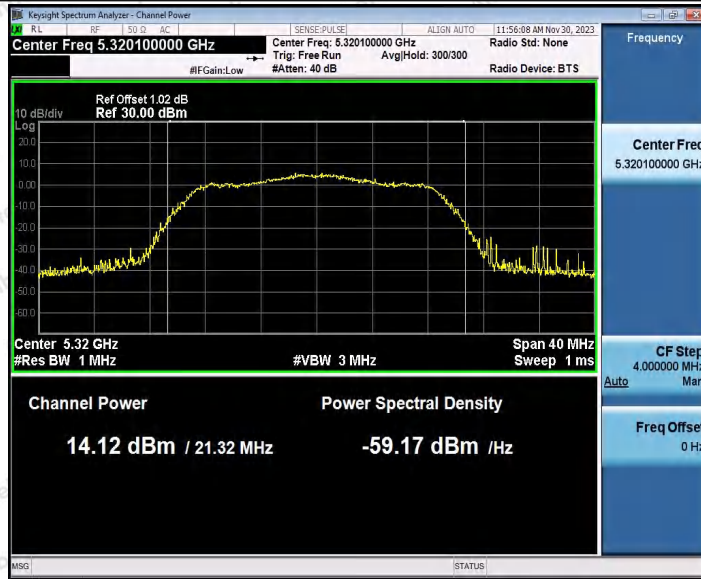

Shenzhen Anbotek Compliance Laboratory Limited

Address: 1/F., Building D, Sogood Science and Technology Park, Sanwei Community, Hangcheng Street, Bao'an District, Shenzhen, Guangdong, China.
Tel: (86) 0755-26066440 Fax: (86) 0755-26014772 Email: service@anbotek.com

Hotline
400-003-0500
www.anbotek.com.cn