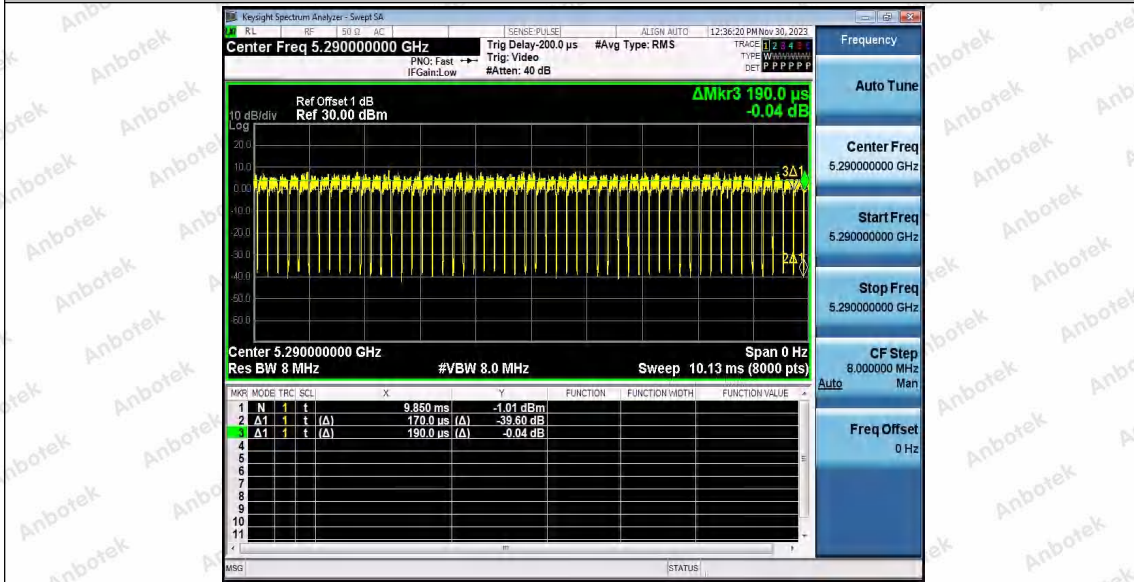

11AX80SISO_Ant1_5290