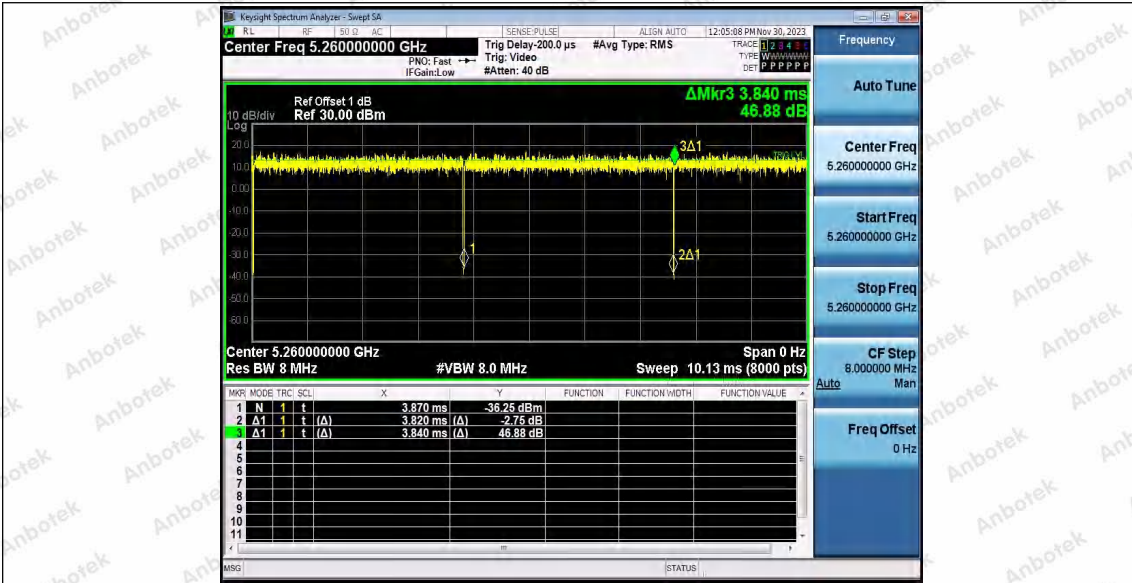

Shenzhen Anbotek Compliance Laboratory Limited

Address: 1/F., Building D, Sogood Science and Technology Park, Sanwei Community, Hangcheng Street, Bao'an District, Shenzhen, Guangdong, China.
Tel: (86) 0755-26066440 Fax: (86) 0755-26014772 Email: service@anbotek.com

Hotline 400-003-0500
www.anbotek.com.cn