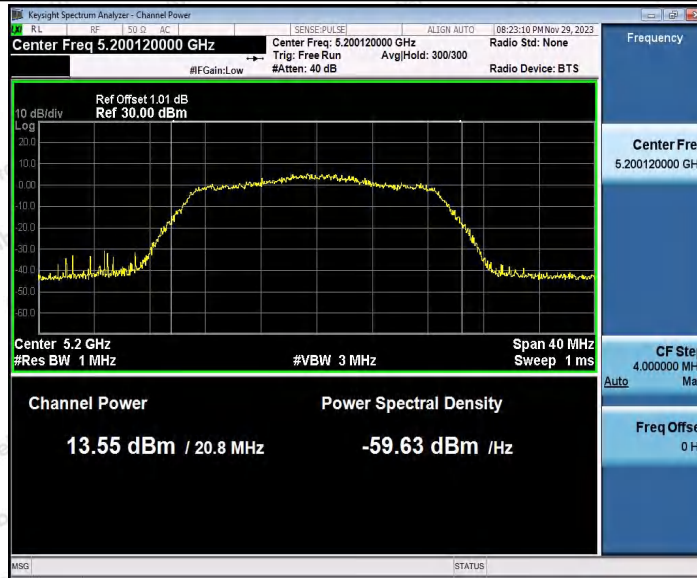

11AC20SISO_Ant2_5200