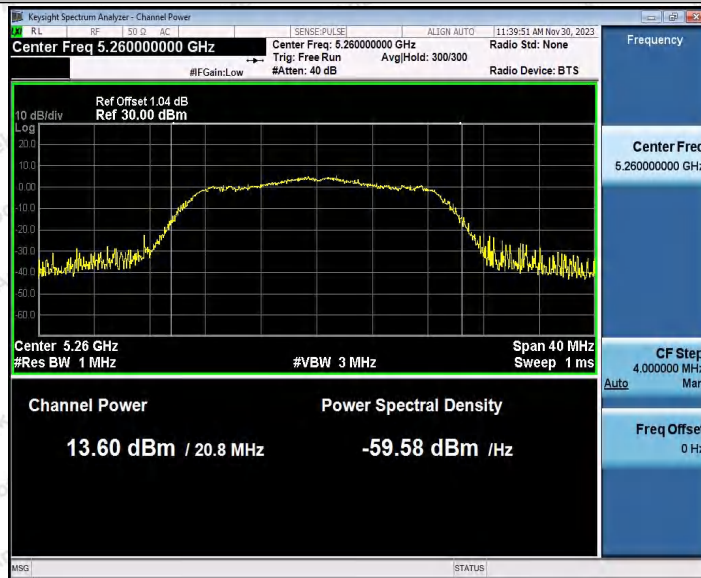

11N20SISO_Ant1_5260