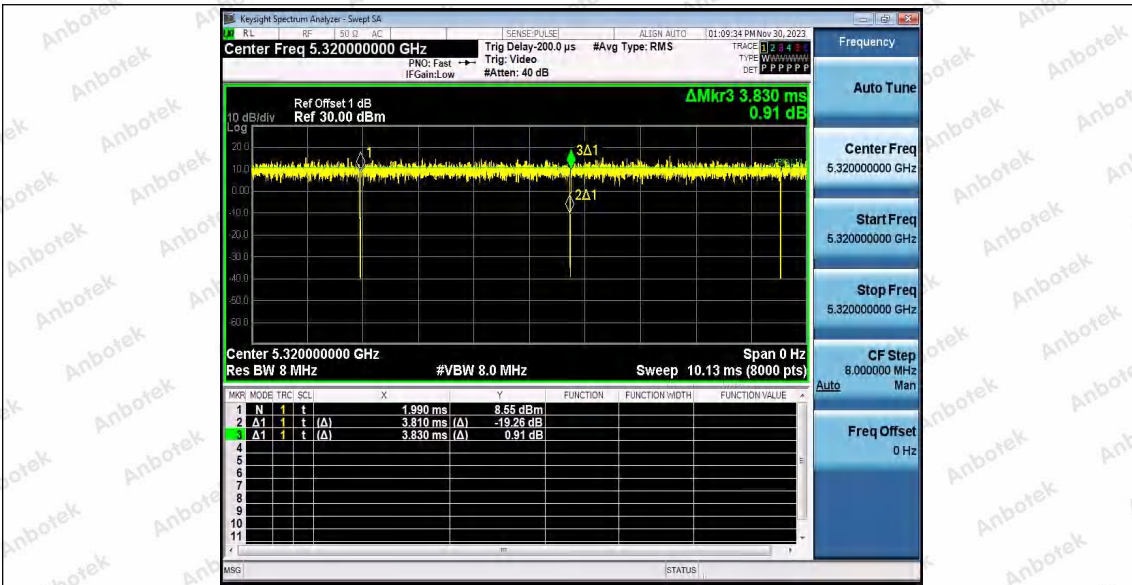

Shenzhen Anbotek Compliance Laboratory Limited

Address: 1/F., Building D, Sogood Science and Technology Park, Sanwei Community, Hangcheng Street, Bao'an District, Shenzhen, Guangdong, China.
Tel: (86) 0755-26066440 Fax: (86) 0755-26014772 Email: service@anbotek.com

Hotline 400-003-0500
www.anbotek.com.cn