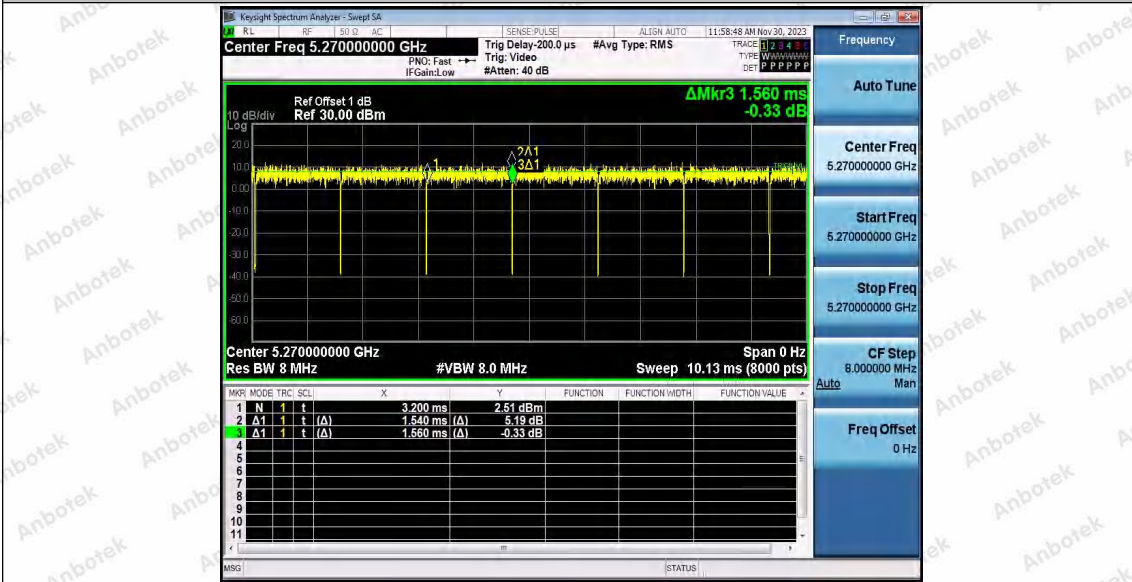

11AC40SISO_Ant1_5270