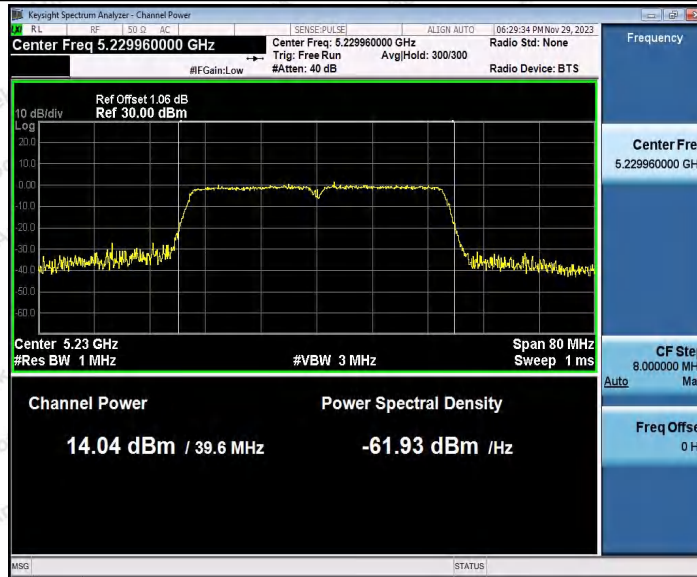

11N40SISO_Ant1_5230

11N40SISO_Ant2_5230

Shenzhen Anbotek Compliance Laboratory Limited

Address: 1/F., Building D, Sogood Science and Technology Park, Sanwei Community, Hangcheng Street, Bao'an District, Shenzhen, Guangdong, China.
Tel: (86) 0755-26066440 Fax: (86) 0755-26014772 Email: service@anbotek.com

Hotline: 400-003-0500
www.anbotek.com.cn