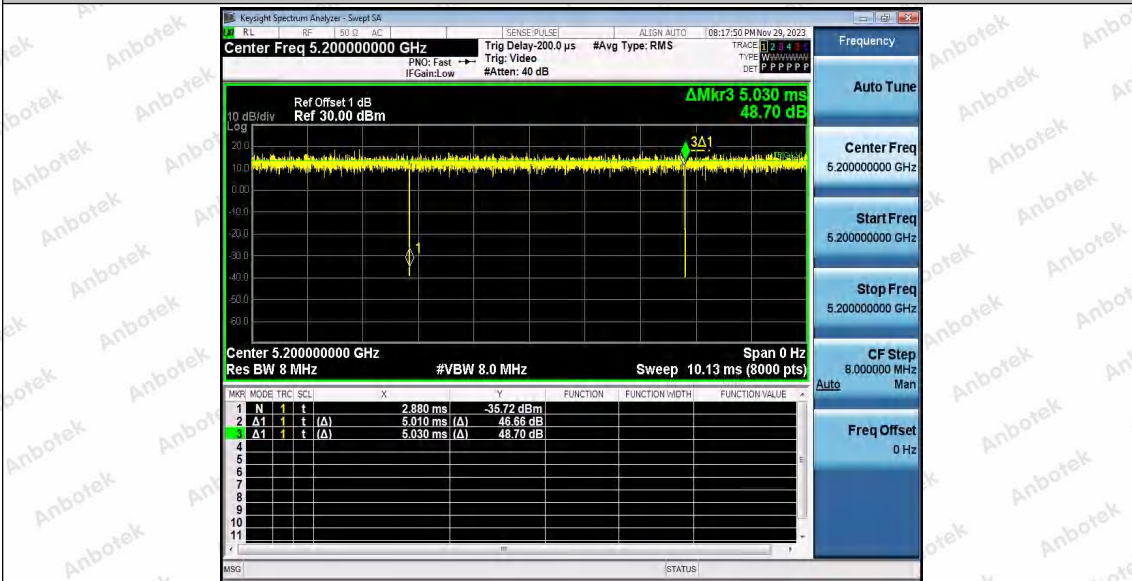

11AC20SISO_Ant2_5180

11AC20SISO_Ant1_5200

Shenzhen Anbotek Compliance Laboratory Limited

Address: 1/F., Building D, Sogood Science and Technology Park, Sanwei Community, Hangcheng Street, Bao'an District, Shenzhen, Guangdong, China.
Tel: (86) 0755-26066440 Fax: (86) 0755-26014772 Email: service@anbotek.com