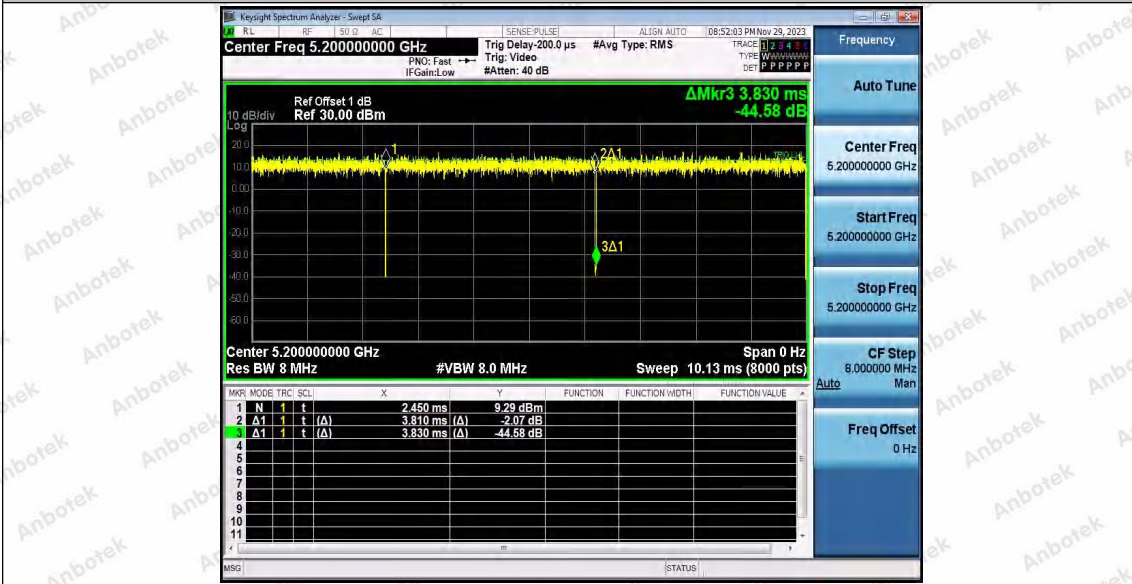

11AX20SISO_Ant1_5200