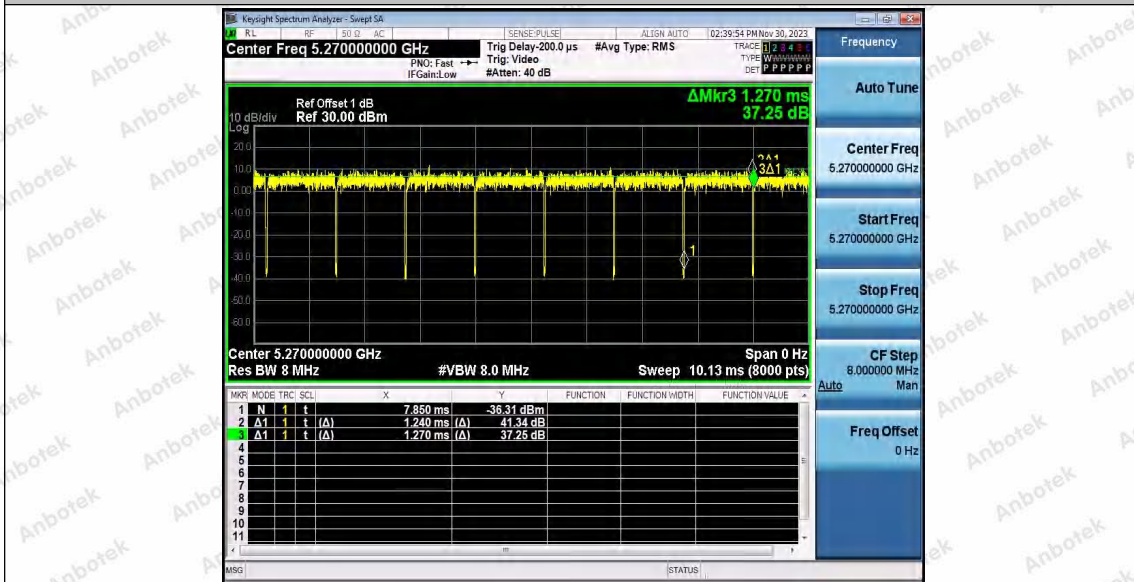

11AX40SISO_Ant2_5270