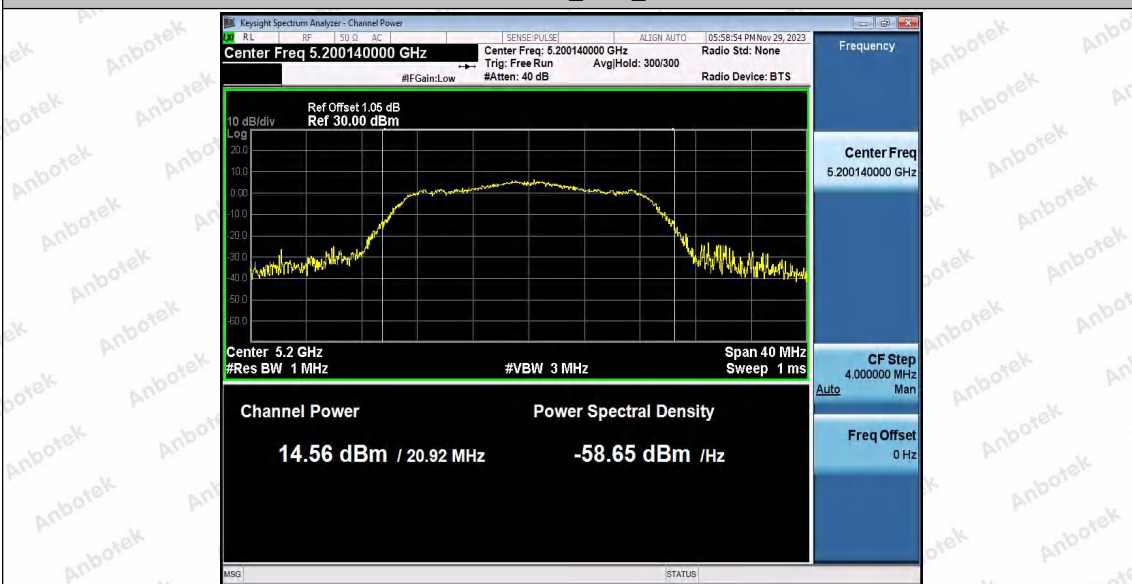

Hotline: 400-003-0500
 www.anbotek.com.cn

11N20SISO_Ant2_5180

11N20SISO_Ant1_5200

Shenzhen Anbotek Compliance Laboratory Limited

Address: 1/F., Building D, Sogood Science and Technology Park, Sanwei Community, Hangcheng Street, Bao'an District, Shenzhen, Guangdong, China.
Tel: (86) 0755-26066440 Fax: (86) 0755-26014772 Email: service@anbotek.com