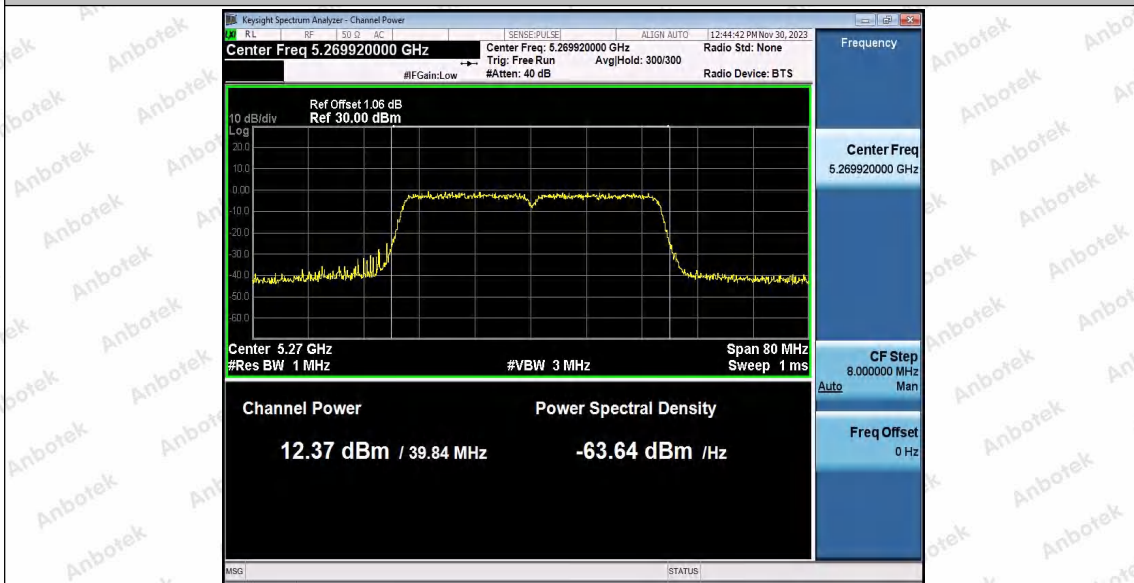

Hotline: 400-003-0500
 www.anbotek.com.cn

11N40SISO_Ant1_5270

11N40SISO_Ant2_5270

Shenzhen Anbotek Compliance Laboratory Limited

Address: 1/F., Building D, Sogood Science and Technology Park, Sanwei Community, Hangcheng Street, Bao'an District, Shenzhen, Guangdong, China.
 Tel: (86) 0755-26066440 Fax: (86) 0755-26014772 Email: service@anbotek.com