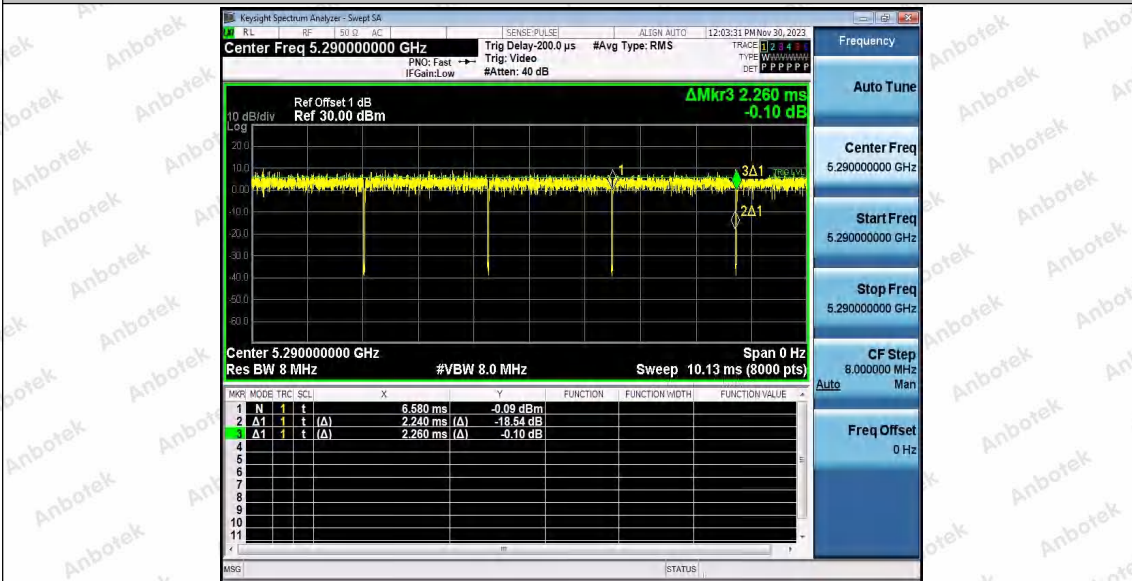

Hotline 400-003-0500
 www.anbotek.com.cn

11AC80SISO_Ant2_5210

11AC80SISO_Ant1_5290

Shenzhen Anbotek Compliance Laboratory Limited

Address: 1/F., Building D, Sogood Science and Technology Park, Sanwei Community, Hangcheng Street, Bao'an District, Shenzhen, Guangdong, China.
Tel: (86) 0755-26066440 Fax: (86) 0755-26014772 Email: service@anbotek.com