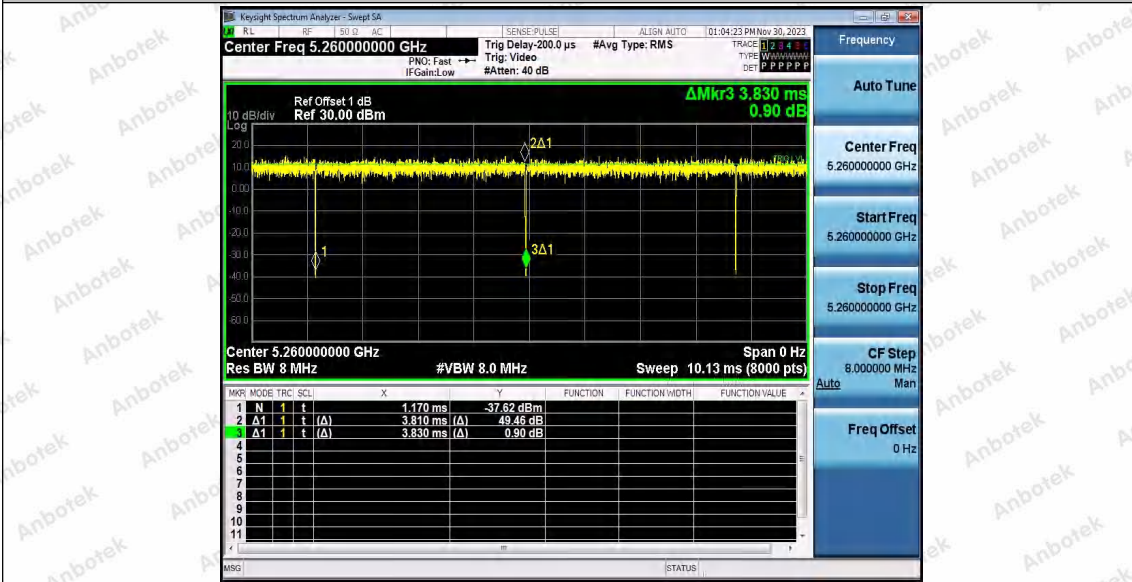

11AX20SISO_Ant2_5260