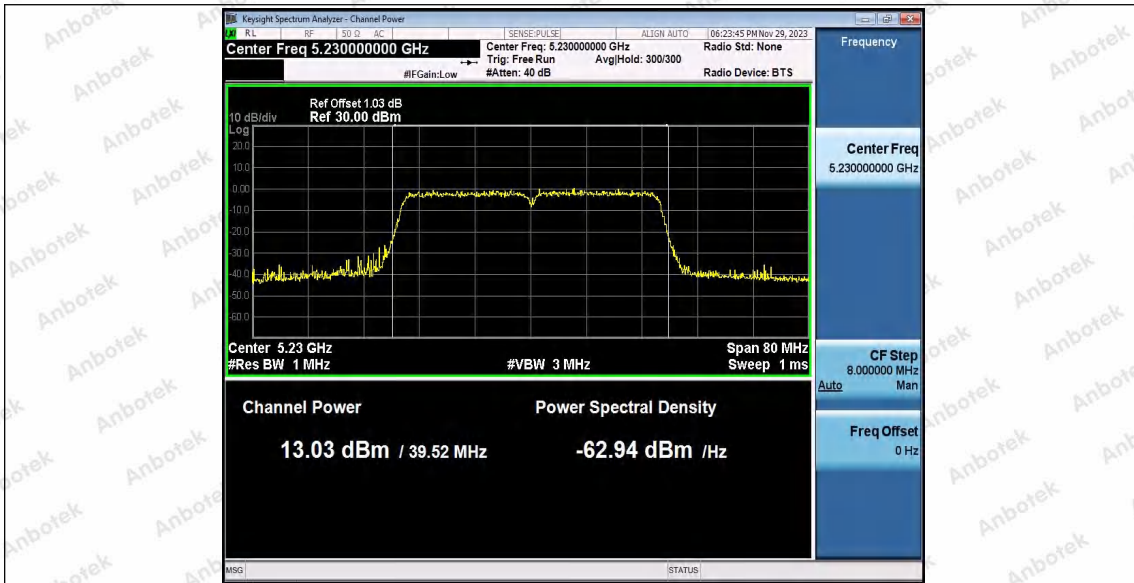

Shenzhen Anbotek Compliance Laboratory Limited

Address: 1/F., Building D, Sogood Science and Technology Park, Sanwei Community, Hangcheng Street, Bao'an District, Shenzhen, Guangdong, China.
Tel: (86) 0755-26066440 Fax: (86) 0755-26014772 Email: service@anbotek.com

Hotline: 400-003-0500
www.anbotek.com.cn