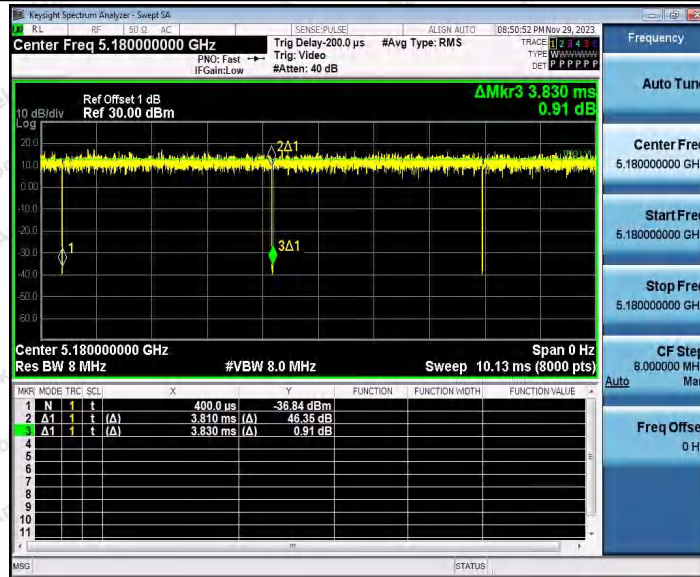

11AX20SISO_Ant1_5180

11AX20SISO_Ant2_5180

Shenzhen Anbotek Compliance Laboratory Limited

Address: 1/F., Building D, Sogood Science and Technology Park, Sanwei Community, Hangcheng Street, Bao'an District, Shenzhen, Guangdong, China.
Tel: (86) 0755-26066440 Fax: (86) 0755-26014772 Email: service@anbotek.com

Hotline
400-003-0500
www.anbotek.com.cn