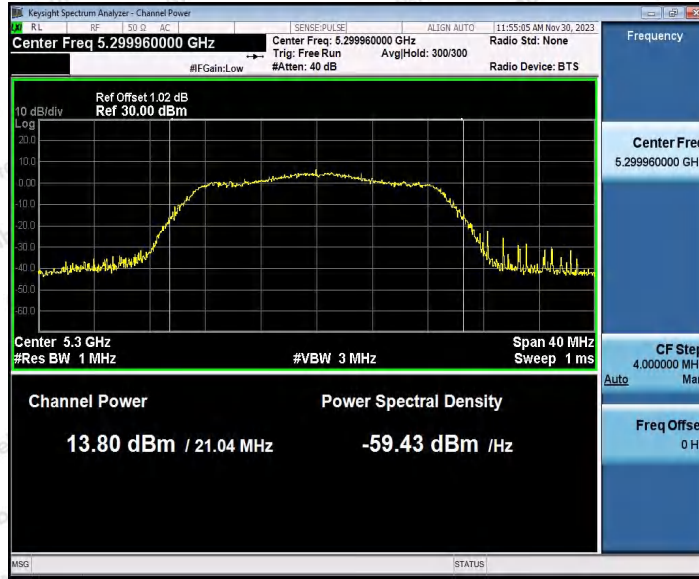

11AC20SISO_Ant1_5300