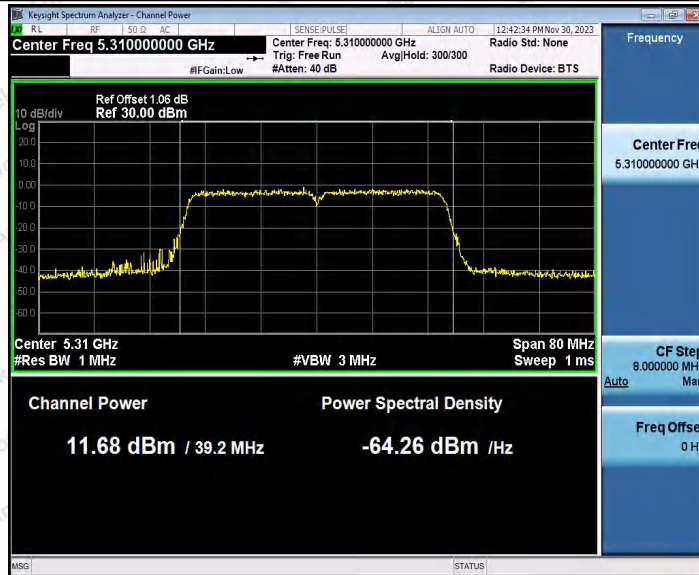

11N40SISO_Ant2_5310

11AC20SISO_Ant1_5180

Shenzhen Anbotek Compliance Laboratory Limited

Address: 1/F., Building D, Sogood Science and Technology Park, Sanwei Community, Hangcheng Street, Bao'an District, Shenzhen, Guangdong, China.
Tel: (86) 0755-26066440 Fax: (86) 0755-26014772 Email: service@anbotek.com

Hotline
400-003-0500
www.anbotek.com.cn