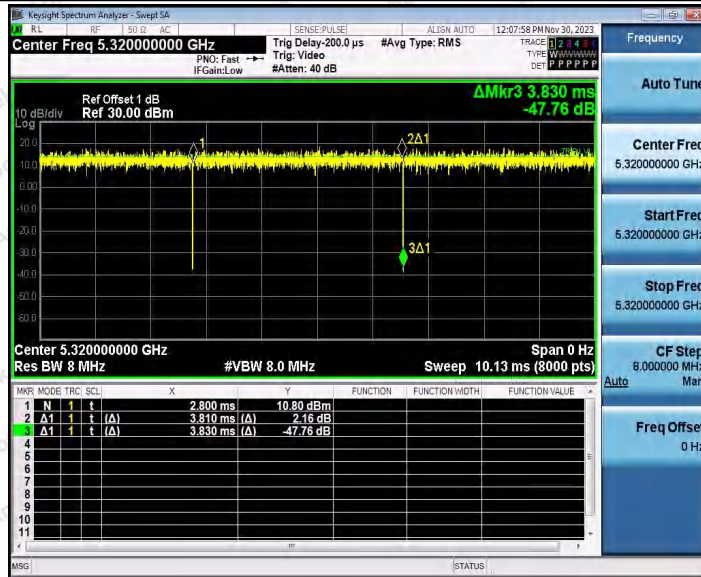

11AX20SISO_Ant1_5320

11AX20SISO_Ant2_5320

Shenzhen Anbotek Compliance Laboratory Limited

Address: 1/F., Building D, Sogood Science and Technology Park, Sanwei Community, Hangcheng Street, Bao'an District, Shenzhen, Guangdong, China.
Tel: (86) 0755-26066440 Fax: (86) 0755-26014772 Email: service@anbotek.com

Hotline 400-003-0500
www.anbotek.com.cn