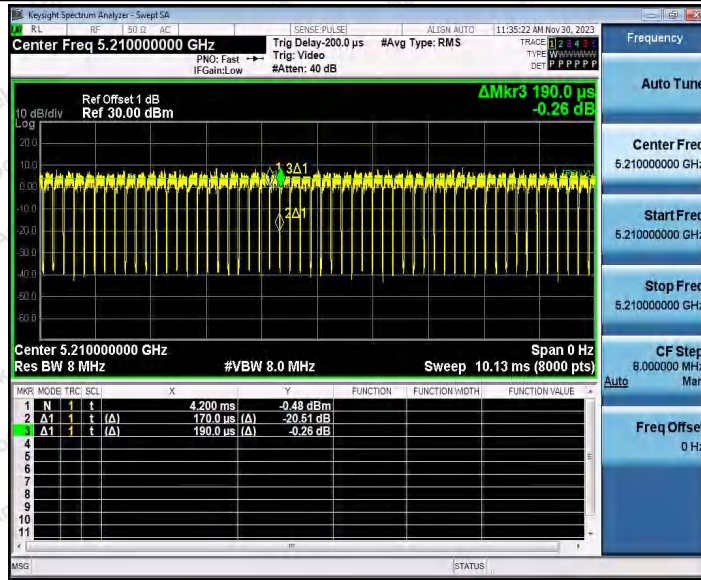

11AX80SISO_Ant1_5210

11AX80SISO_Ant2_5210

Shenzhen Anbotek Compliance Laboratory Limited

Address: 1/F., Building D, Sogood Science and Technology Park, Sanwei Community, Hangcheng Street, Bao'an District, Shenzhen, Guangdong, China.
Tel: (86) 0755-26066440 Fax: (86) 0755-26014772 Email: service@anbotek.com

Hotline 400-003-0500
www.anbotek.com.cn