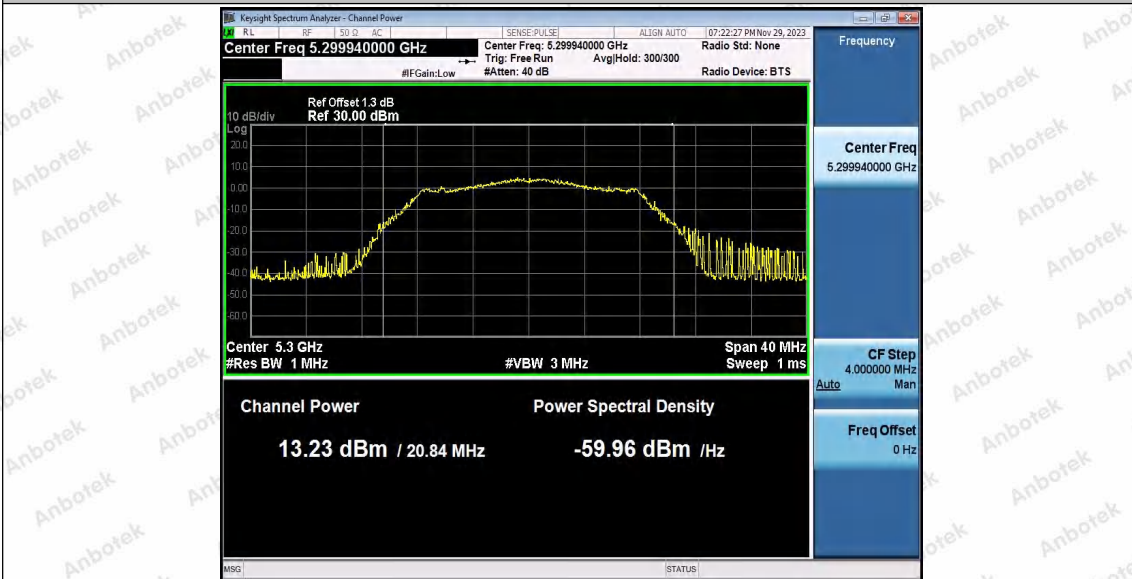

Hotline
400-003-0500
www.anbotek.com.cn

11A_Ant1_5300

11A_Ant2_5300

Shenzhen Anbotek Compliance Laboratory Limited

Address: 1/F., Building D, Sogood Science and Technology Park, Sanwei Community, Hangcheng Street, Bao'an District, Shenzhen, Guangdong, China.
Tel: (86) 0755-26066440 Fax: (86) 0755-26014772 Email: service@anbotek.com