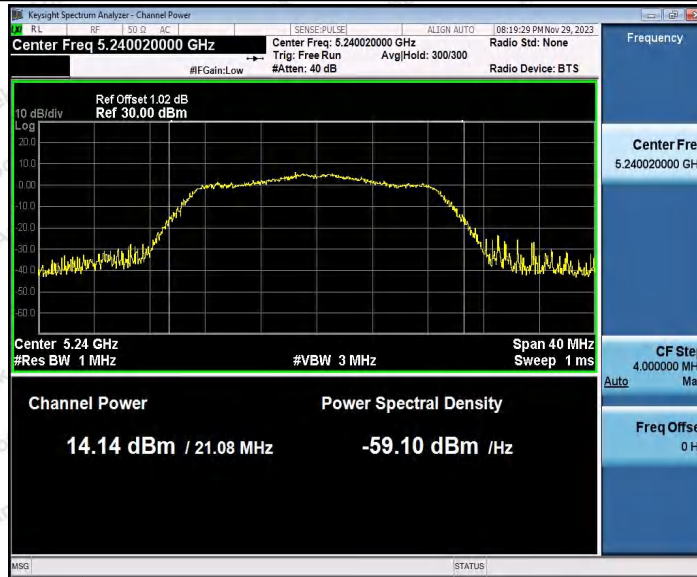

11AC20SISO_Ant1_5240

11AC20SISO_Ant2_5240

Shenzhen Anbotek Compliance Laboratory Limited

Address: 1/F., Building D, Sogood Science and Technology Park, Sanwei Community, Hangcheng Street, Bao'an District, Shenzhen, Guangdong, China.
Tel: (86) 0755-26066440 Fax: (86) 0755-26014772 Email: service@anbotek.com

Hotline
400-003-0500
www.anbotek.com.cn