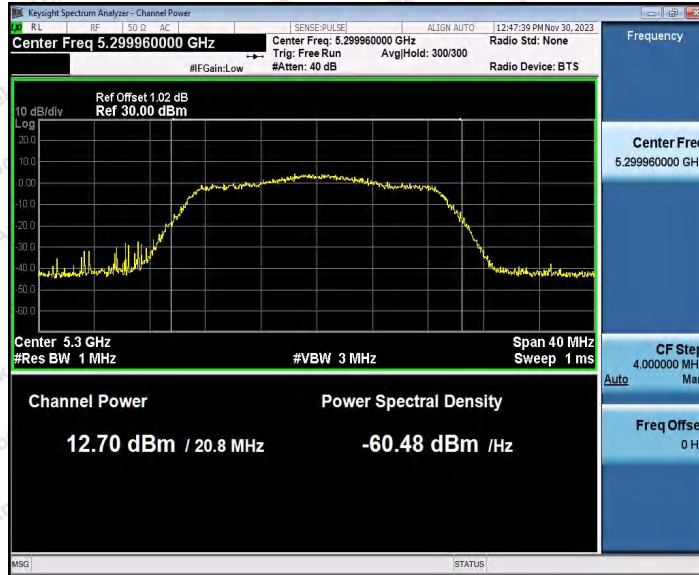

11AC20SISO_Ant2_5300

11AC20SISO_Ant1_5320

Shenzhen Anbotek Compliance Laboratory Limited

Address: 1/F., Building D, Sogood Science and Technology Park, Sanwei Community, Hangcheng Street, Bao'an District, Shenzhen, Guangdong, China.
Tel: (86) 0755-26066440 Fax: (86) 0755-26014772 Email: service@anbotek.com

Hotline: 400-003-0500
www.anbotek.com.cn