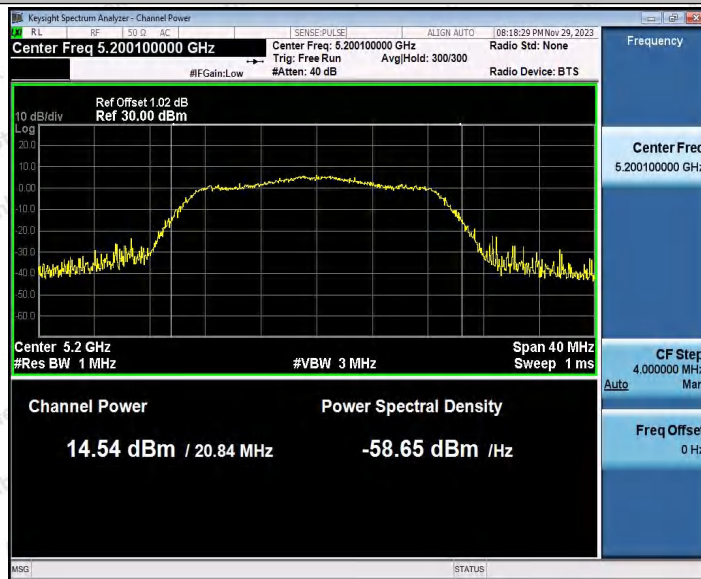

Hotline
 400-003-0500
 www.anbotek.com.cn

11AC20SISO_Ant2_5180

11AC20SISO_Ant1_5200

Shenzhen Anbotek Compliance Laboratory Limited

Address: 1/F., Building D, Sogood Science and Technology Park, Sanwei Community, Hangcheng Street, Bao'an District, Shenzhen, Guangdong, China.
 Tel: (86) 0755-26066440 Fax: (86) 0755-26014772 Email: service@anbotek.com