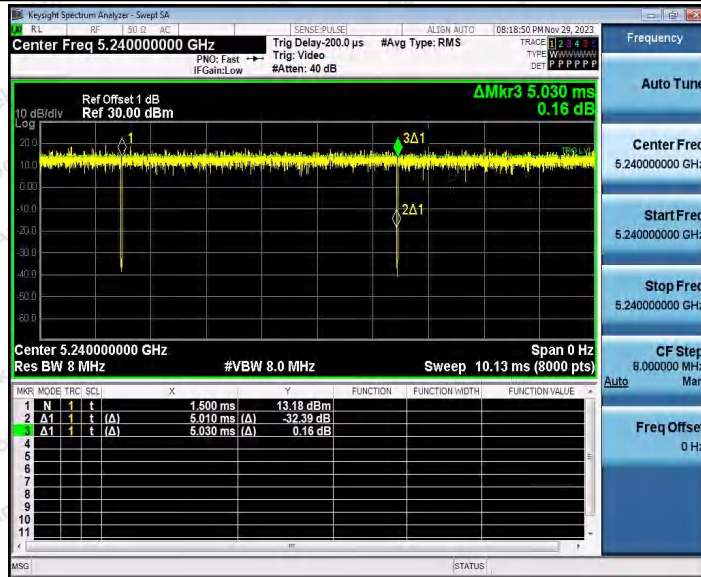

11AC20SISO_Ant1_5240

11AC20SISO_Ant2_5240

Shenzhen Anbotek Compliance Laboratory Limited

Address: 1/F., Building D, Sogood Science and Technology Park, Sanwei Community, Hangcheng Street, Bao'an District, Shenzhen, Guangdong, China.
Tel: (86) 0755-26066440 Fax: (86) 0755-26014772 Email: service@anbotek.com

Hotline
400-003-0500
www.anbotek.com.cn