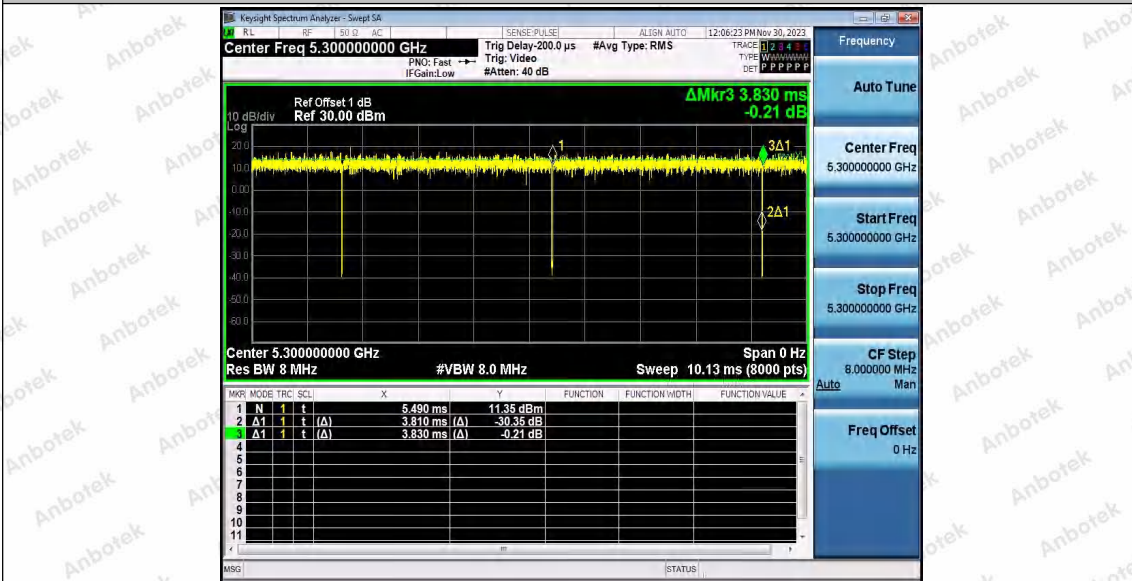

Hotline 400-003-0500
www.anbotek.com.cn

11AX20SISO_Ant2_5260

11AX20SISO_Ant1_5300

Shenzhen Anbotek Compliance Laboratory Limited

Address: 1/F., Building D, Sogood Science and Technology Park, Sanwei Community, Hangcheng Street, Bao'an District, Shenzhen, Guangdong, China.
Tel: (86) 0755-26066440 Fax: (86) 0755-26014772 Email: service@anbotek.com