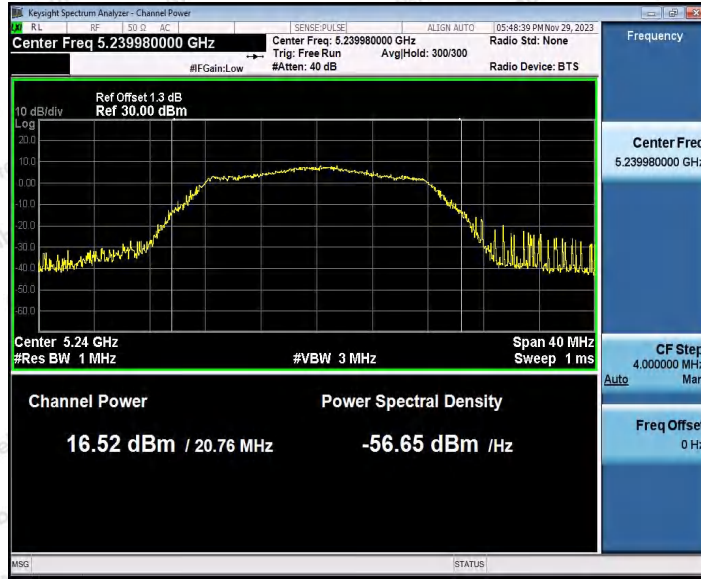

11A_Ant2_5240