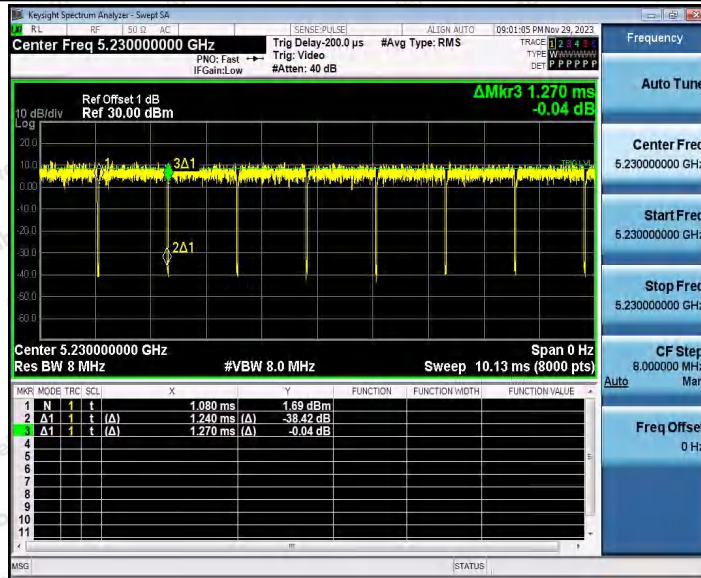

11AX40SISO_Ant1_5230