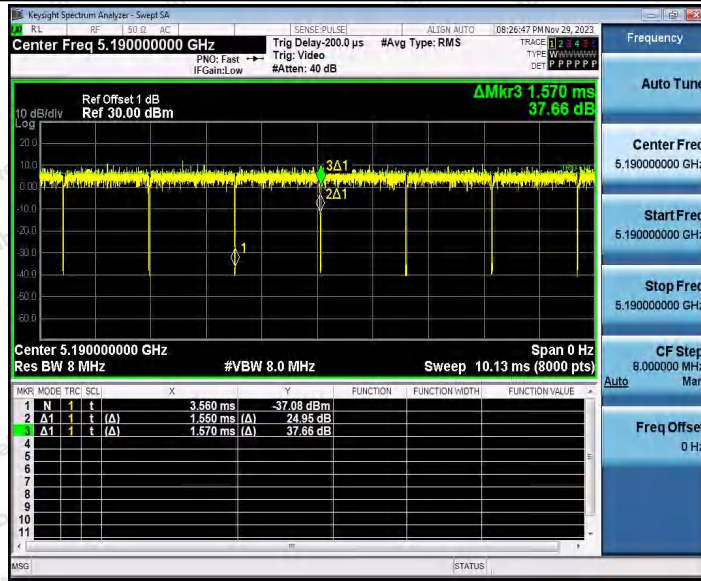

11AC40SISO_Ant2_5190