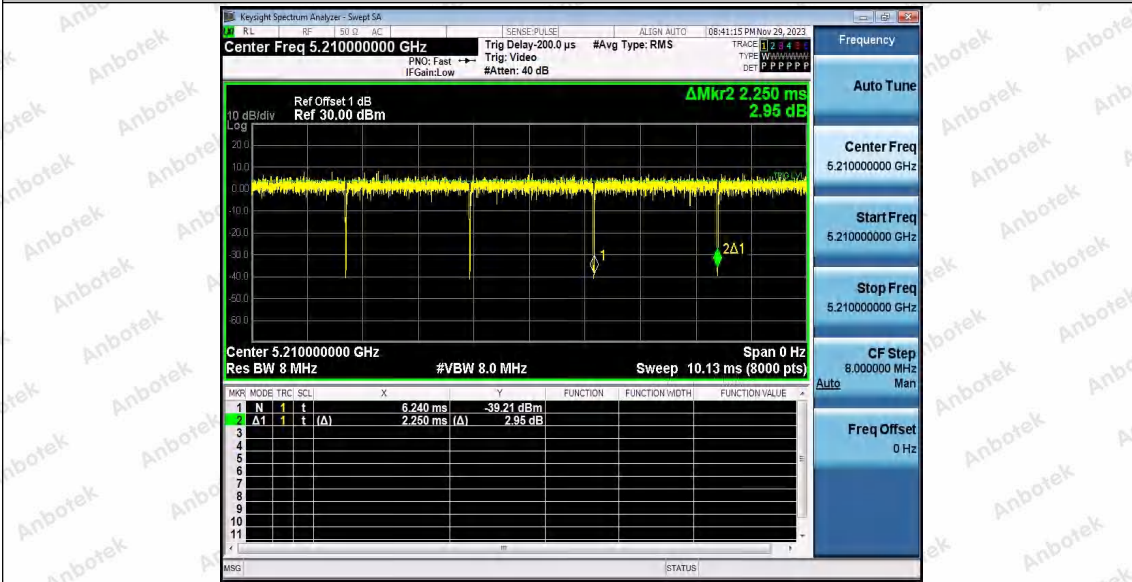

11AC80SISO_Ant2_5210