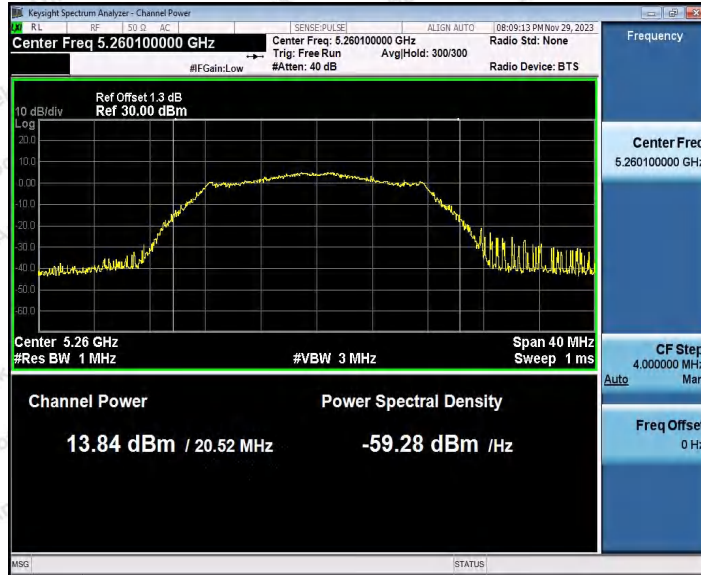

11A_Ant1_5260

11A_Ant2_5260

Shenzhen Anbotek Compliance Laboratory Limited

Address: 1/F., Building D, Sogood Science and Technology Park, Sanwei Community, Hangcheng Street, Bao'an District, Shenzhen, Guangdong, China.
Tel: (86) 0755-26066440 Fax: (86) 0755-26014772 Email: service@anbotek.com

Hotline
400-003-0500
www.anbotek.com.cn