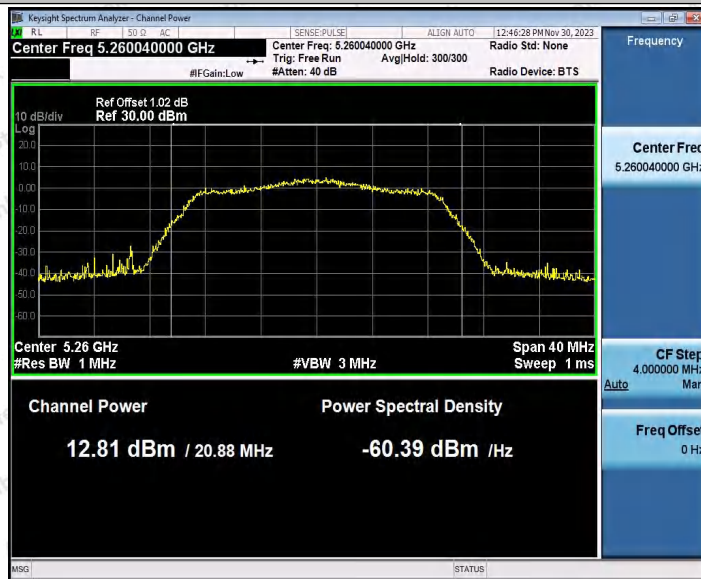

Hotline
 400-003-0500
 www.anbotek.com.cn

11AC20SISO_Ant1_5260

11AC20SISO_Ant2_5260

Shenzhen Anbotek Compliance Laboratory Limited

Address: 1/F., Building D, Sogood Science and Technology Park, Sanwei Community, Hangcheng Street, Bao'an District, Shenzhen, Guangdong, China.
Tel: (86) 0755-26066440 Fax: (86) 0755-26014772 Email: service@anbotek.com