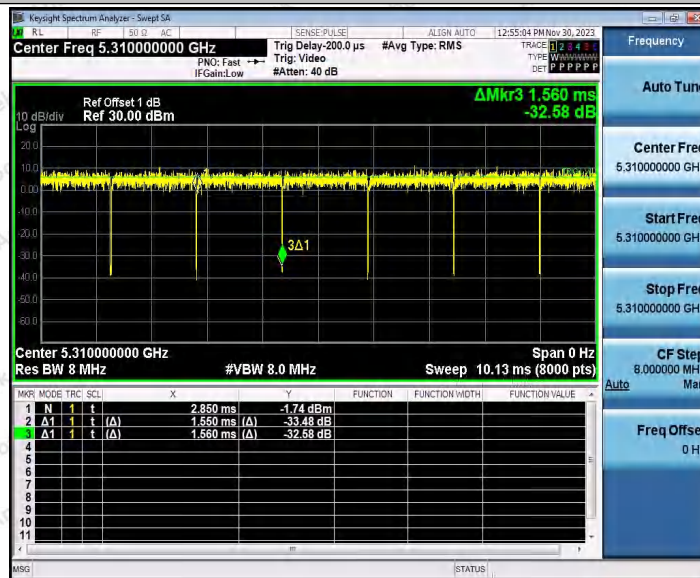

11AC40SISO_Ant2_5310

11AC80SISO_Ant1_5210

Shenzhen Anbotek Compliance Laboratory Limited

Address: 1/F., Building D, Sogood Science and Technology Park, Sanwei Community, Hangcheng Street, Bao'an District, Shenzhen, Guangdong, China.
Tel: (86) 0755-26066440 Fax: (86) 0755-26014772 Email: service@anbotek.com

Hotline 400-003-0500
www.anbotek.com.cn