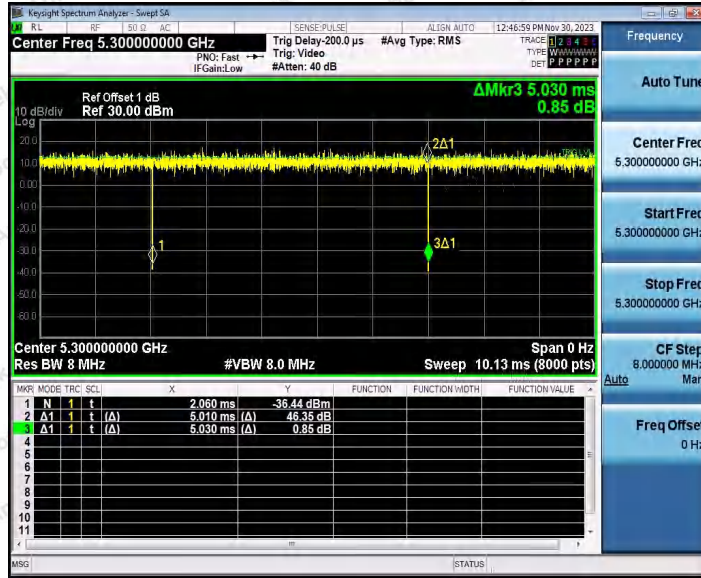

11AC20SISO_Ant2_5300

11AC20SISO_Ant1_5320

Shenzhen Anbotek Compliance Laboratory Limited

Address: 1/F., Building D, Sogood Science and Technology Park, Sanwei Community, Hangcheng Street, Bao'an District, Shenzhen, Guangdong, China.
Tel: (86) 0755-26066440 Fax: (86) 0755-26014772 Email: service@anbotek.com

Hotline 400-003-0500
www.anbotek.com.cn