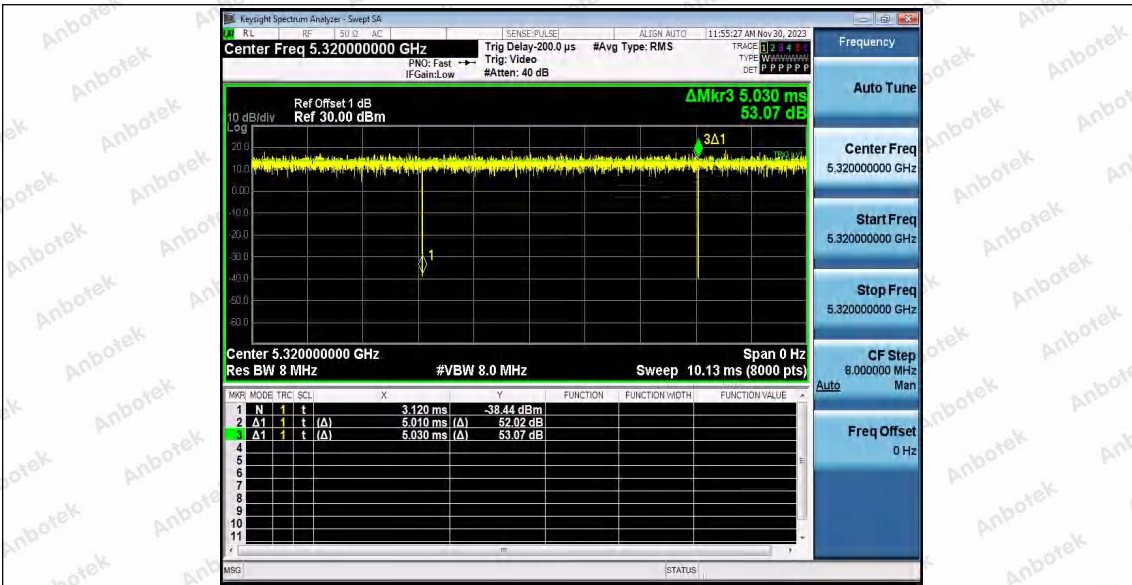

Shenzhen Anbotek Compliance Laboratory Limited

Address: 1/F., Building D, Sogood Science and Technology Park, Sanwei Community, Hangcheng Street, Bao'an District, Shenzhen, Guangdong, China.
Tel: (86) 0755-26066440 Fax: (86) 0755-26014772 Email: service@anbotek.com

Hotline 400-003-0500
www.anbotek.com.cn