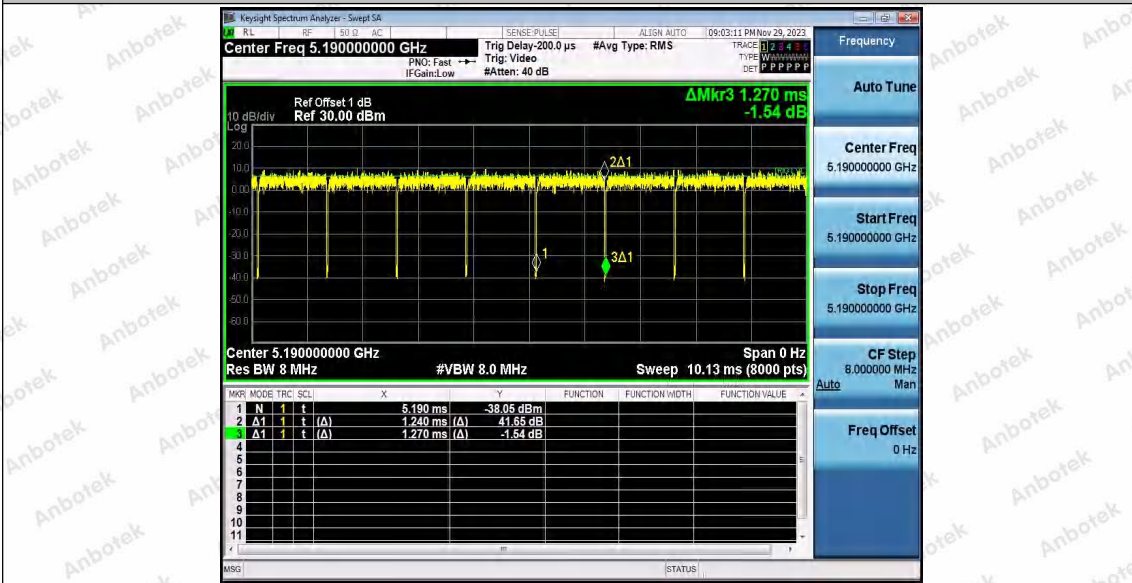

Hotline 400-003-0500
 www.anbotek.com.cn

11AX40SISO_Ant1_5190

11AX40SISO_Ant2_5190

Shenzhen Anbotek Compliance Laboratory Limited

Address: 1/F., Building D, Sogood Science and Technology Park, Sanwei Community, Hangcheng Street, Bao'an District, Shenzhen, Guangdong, China.
 Tel: (86) 0755-26066440 Fax: (86) 0755-26014772 Email: service@anbotek.com