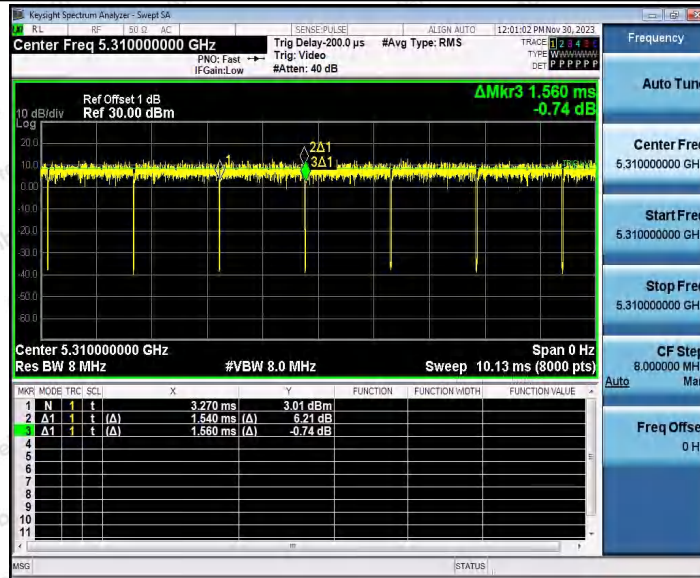

11AC40SISO_Ant1_5310