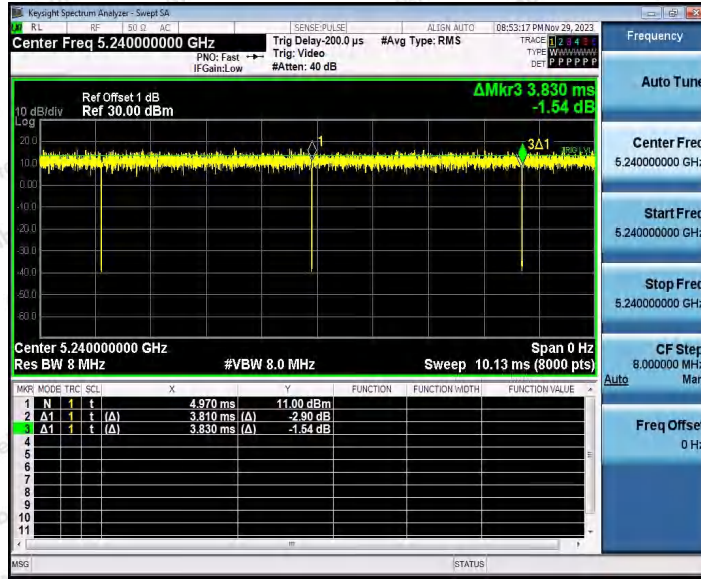

11AX20SISO_Ant1_5240