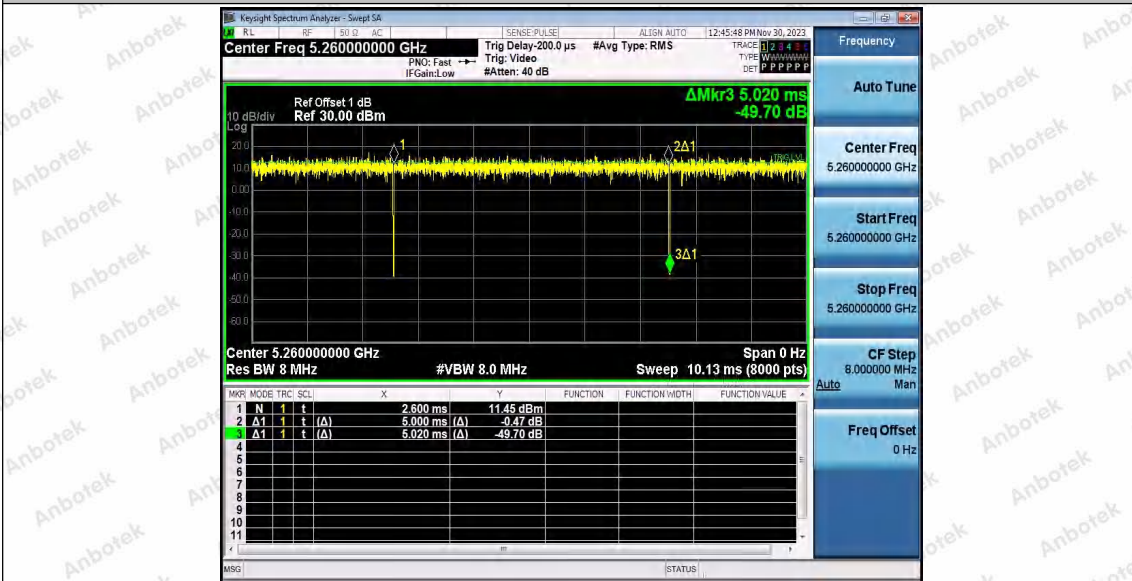

Hotline
 400-003-0500
 www.anbotek.com.cn

11AC20SISO_Ant1_5260

11AC20SISO_Ant2_5260

Shenzhen Anbotek Compliance Laboratory Limited

Address: 1/F., Building D, Sogood Science and Technology Park, Sanwei Community, Hangcheng Street, Bao'an District, Shenzhen, Guangdong, China.
 Tel: (86) 0755-26066440 Fax: (86) 0755-26014772 Email: service@anbotek.com