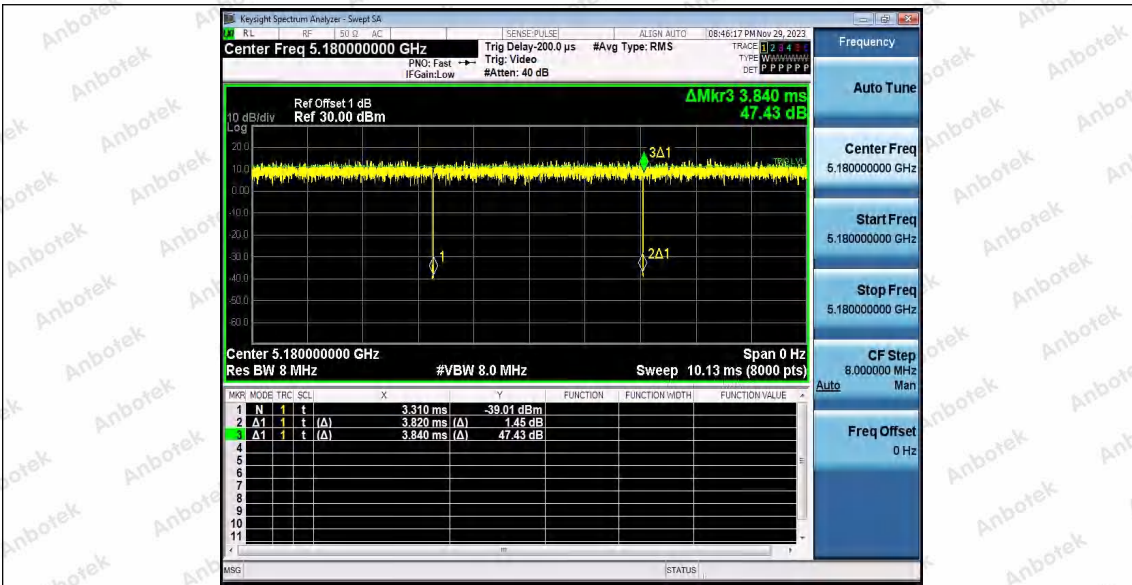

Shenzhen Anbotek Compliance Laboratory Limited

Address: 1/F., Building D, Sogood Science and Technology Park, Sanwei Community, Hangcheng Street, Bao'an District, Shenzhen, Guangdong, China.
Tel: (86) 0755-26066440 Fax: (86) 0755-26014772 Email: service@anbotek.com

Hotline 400-003-0500
www.anbotek.com.cn