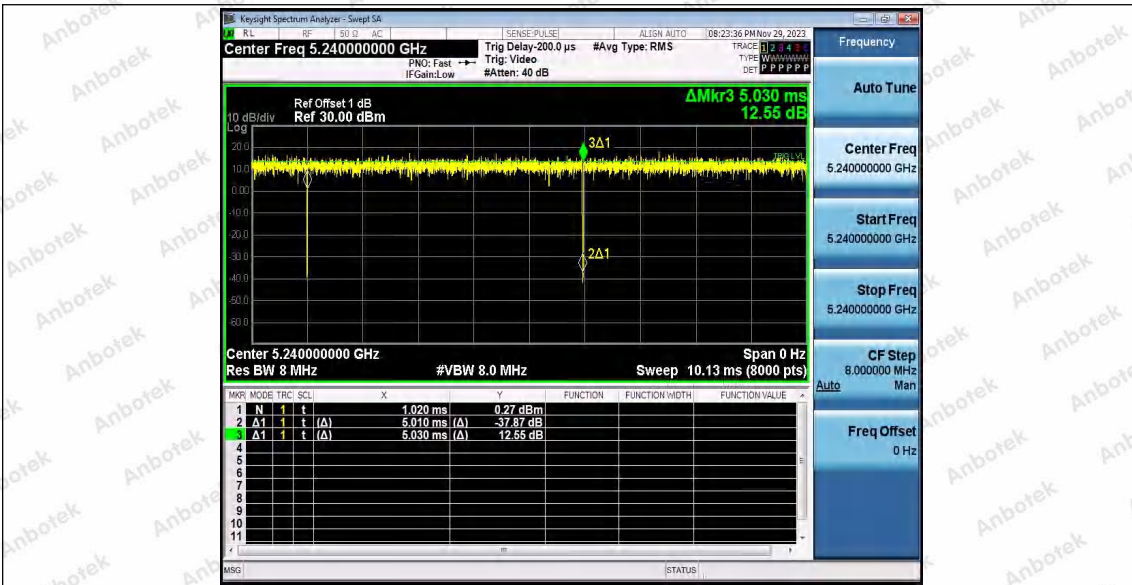

Shenzhen Anbotek Compliance Laboratory Limited

Address: 1/F., Building D, Sogood Science and Technology Park, Sanwei Community, Hangcheng Street, Bao'an District, Shenzhen, Guangdong, China.
Tel: (86) 0755-26066440 Fax: (86) 0755-26014772 Email: service@anbotek.com

Hotline 400-003-0500
www.anbotek.com.cn