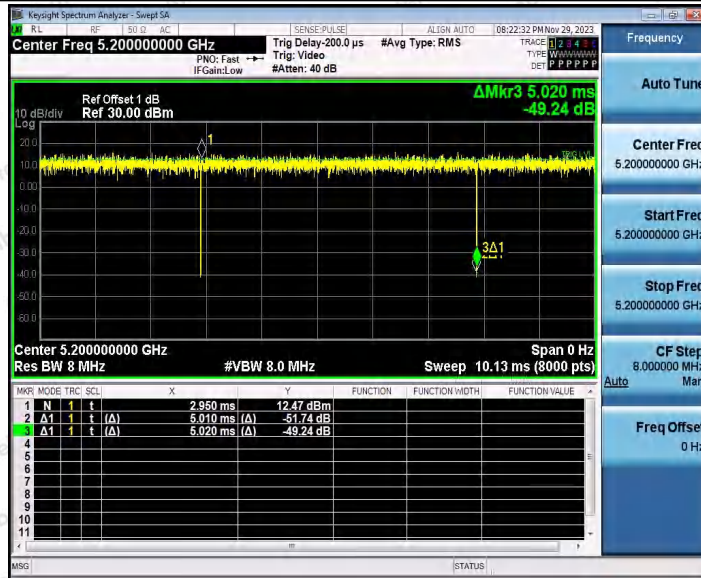

11AC20SISO_Ant2_5200