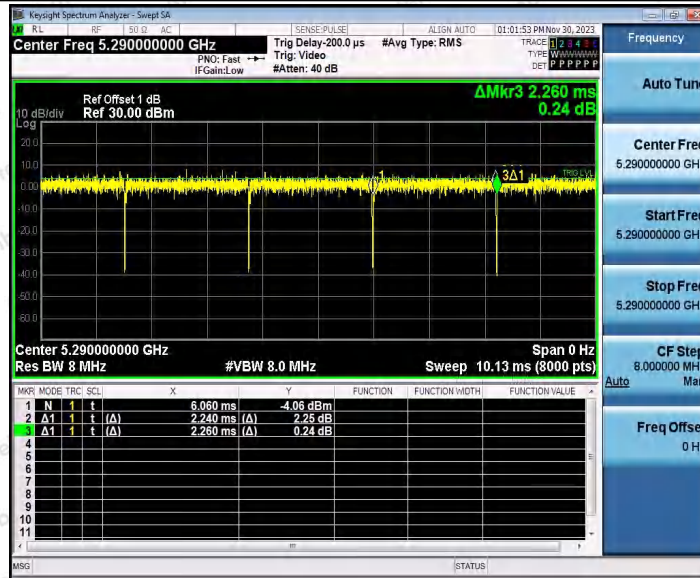

11AC80SISO_Ant2_5290