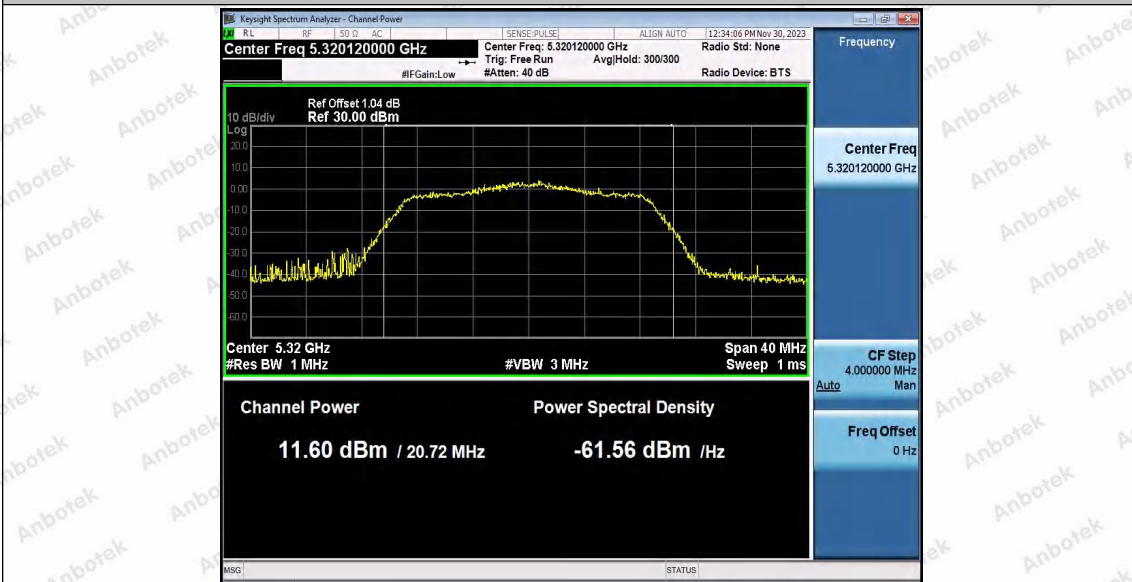

11N20SISO_Ant2_5320