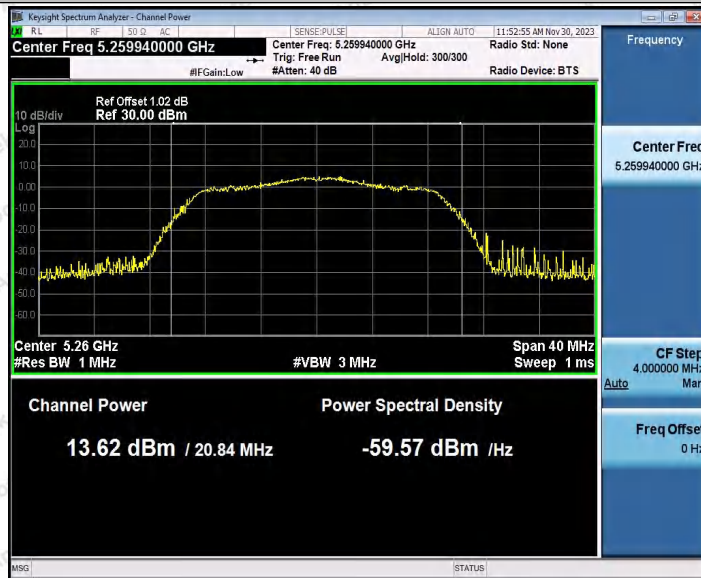

11AC20SISO_Ant1_5260