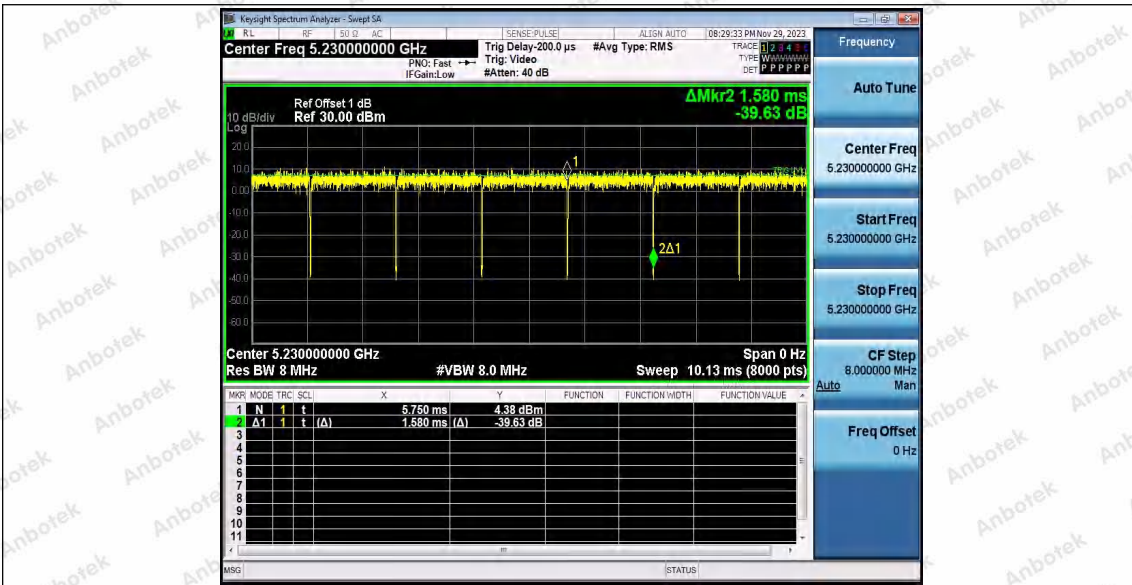

Shenzhen Anbotek Compliance Laboratory Limited

Address: 1/F., Building D, Sogood Science and Technology Park, Sanwei Community, Hangcheng Street, Bao'an District, Shenzhen, Guangdong, China.
Tel: (86) 0755-26066440 Fax: (86) 0755-26014772 Email: service@anbotek.com

Hotline 400-003-0500
www.anbotek.com.cn