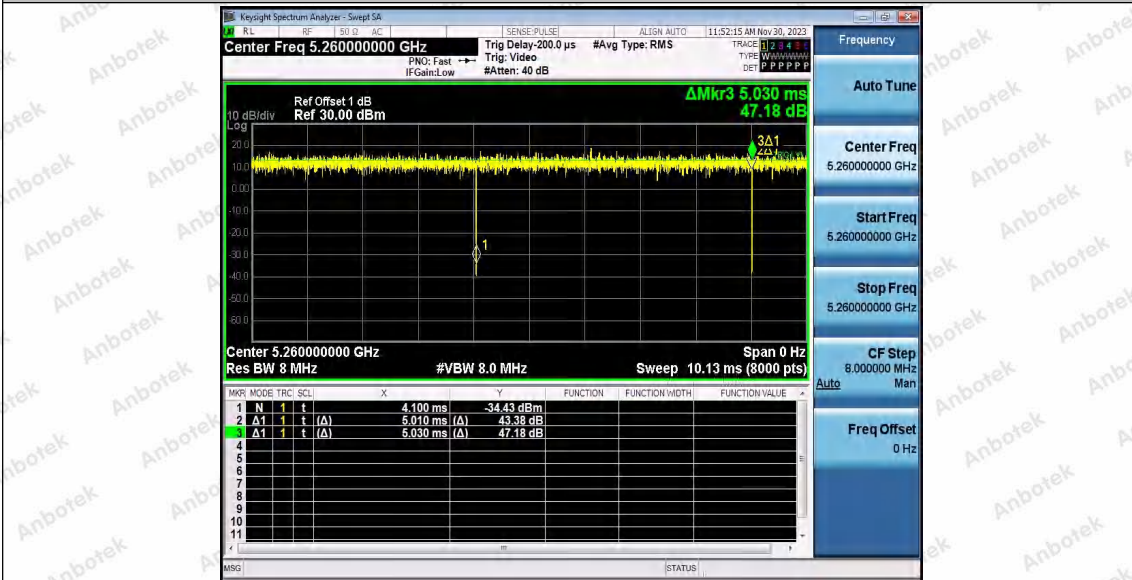

11AC20SISO_Ant1_5260