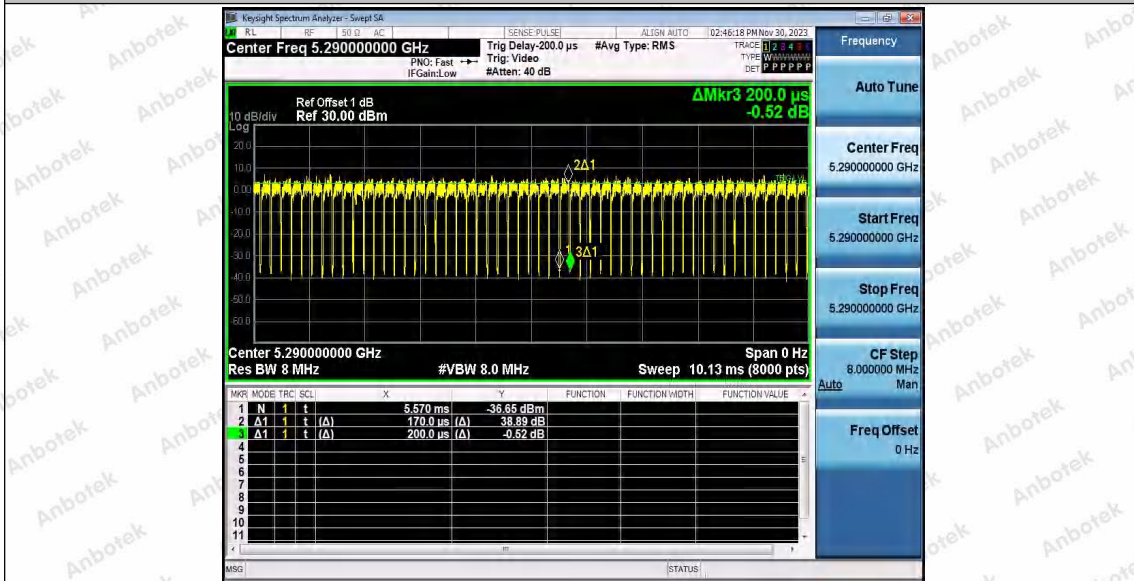

11AX80SISO_Ant2_5290

Shenzhen Anbotek Compliance Laboratory Limited

Address: 1/F., Building D, Sogood Science and Technology Park, Sanwei Community, Hangcheng Street, Bao'an District, Shenzhen, Guangdong, China.
Tel: (86) 0755-26066440 Fax: (86) 0755-26014772 Email: service@anbotek.com

Hotline 400-003-0500
www.anbotek.com.cn