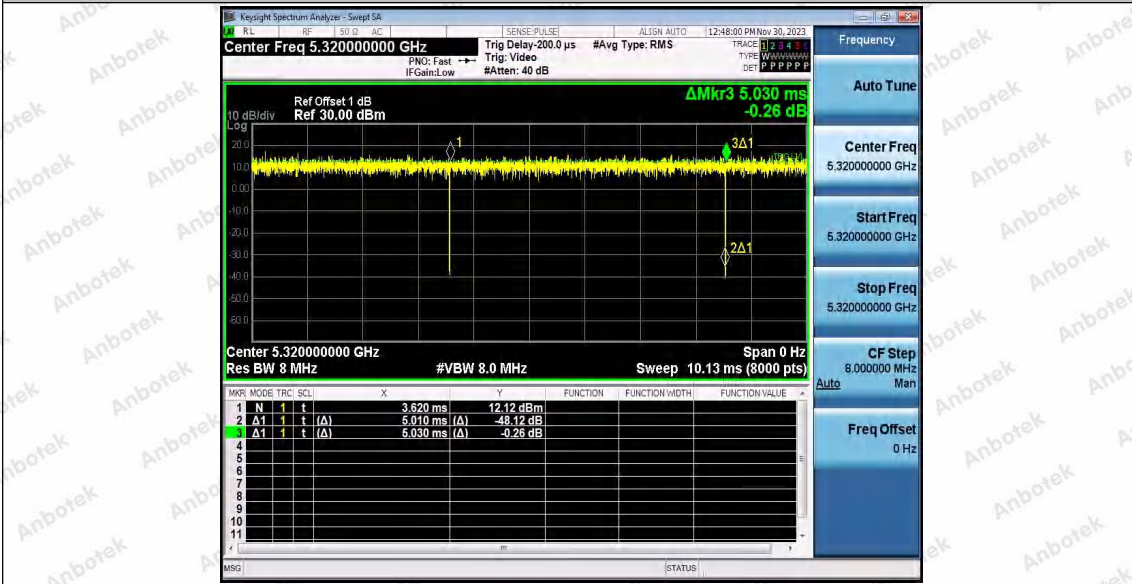

11AC20SISO_Ant2_5320