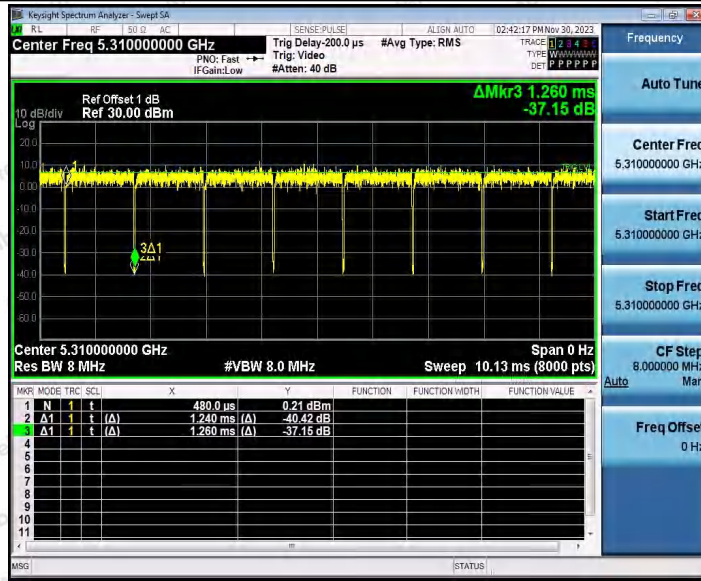

11AX40SISO_Ant2_5310