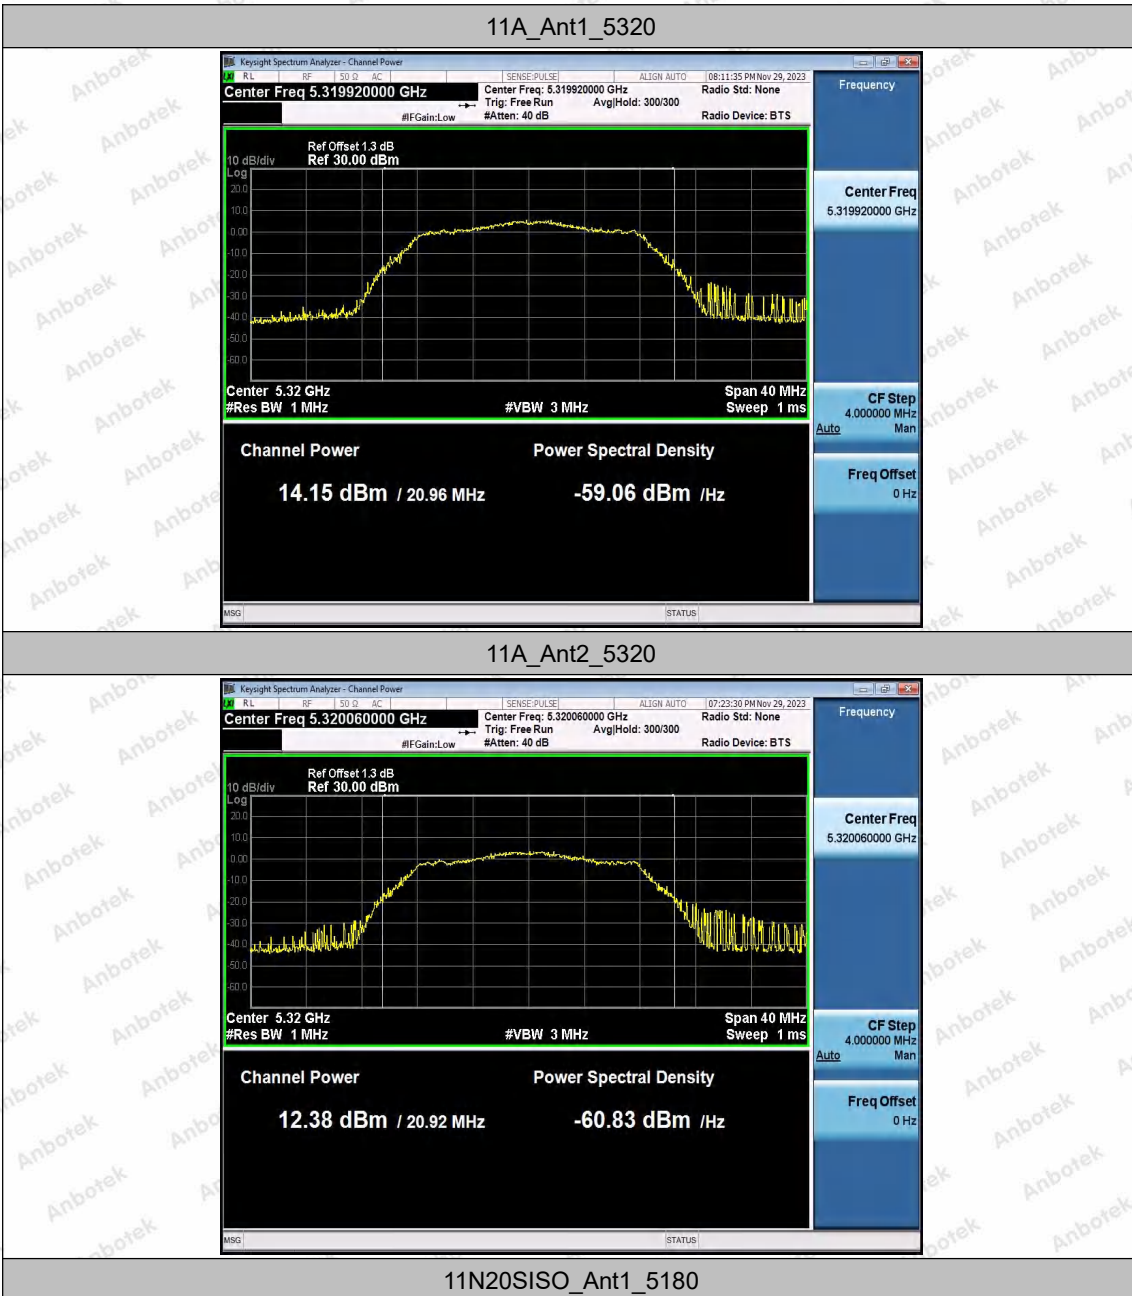

11N20SISO_Ant1_5180

Shenzhen Anbotek Compliance Laboratory Limited

Address: 1/F., Building D, Sogood Science and Technology Park, Sanwei Community, Hangcheng Street, Bao'an District, Shenzhen, Guangdong, China.
Tel: (86) 0755-26066440 Fax: (86) 0755-26014772 Email: service@anbotek.com

Hotline: 400-003-0500
www.anbotek.com.cn