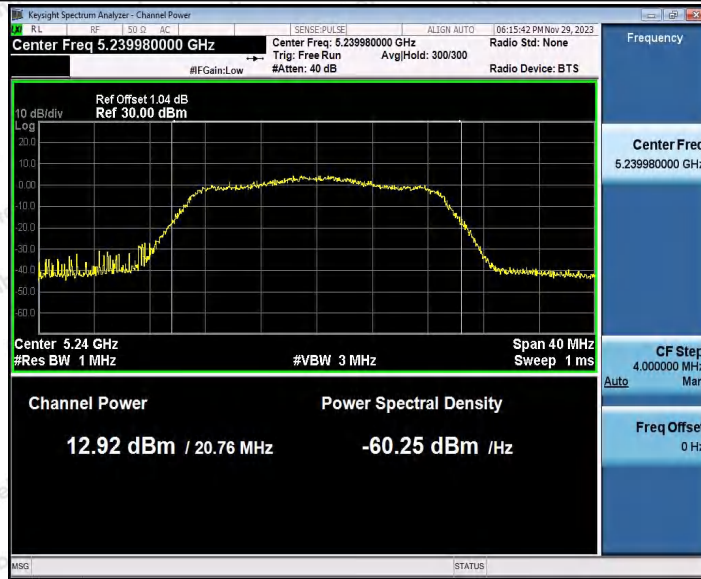

Shenzhen Anbotek Compliance Laboratory Limited

Address: 1/F., Building D, Sogood Science and Technology Park, Sanwei Community, Hangcheng Street, Bao'an District, Shenzhen, Guangdong, China.
Tel: (86) 0755-26066440 Fax: (86) 0755-26014772 Email: service@anbotek.com

Hotline
400-003-0500
www.anbotek.com.cn