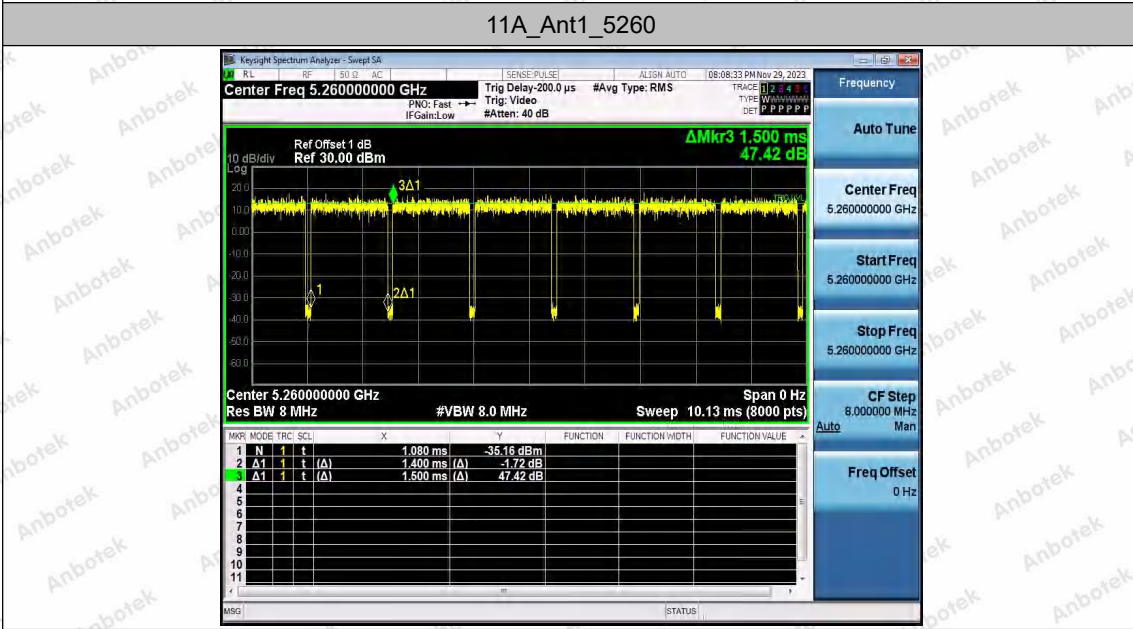

11A_Ant2_5260

Shenzhen Anbotek Compliance Laboratory Limited

Address: 1/F., Building D, Sogood Science and Technology Park, Sanwei Community, Hangcheng Street, Bao'an District, Shenzhen, Guangdong, China.
Tel: (86) 0755-26066440 Fax: (86) 0755-26014772 Email: service@anbotek.com

Hotline
400-003-0500
www.anbotek.com.cn