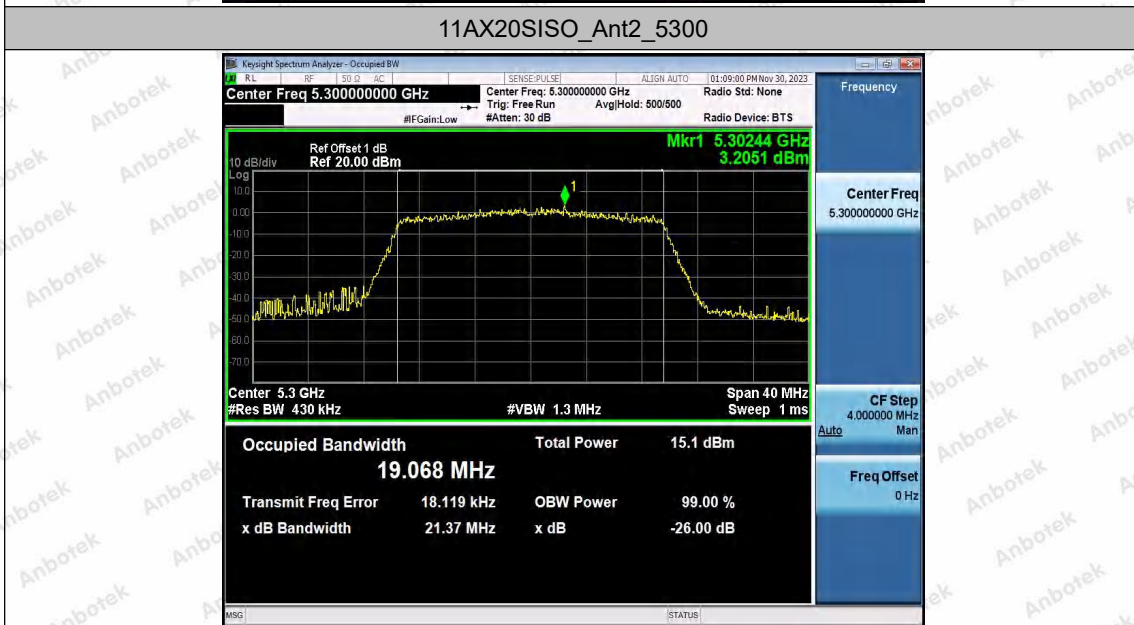

Shenzhen Anbotek Compliance Laboratory Limited

Address: 1/F., Building D, Sogood Science and Technology Park, Sanwei Community, Hangcheng Street, Bao'an District, Shenzhen, Guangdong, China.
Tel: (86) 0755-26066440 Fax: (86) 0755-26014772 Email: service@anbotek.com

Hotline: 400-003-0500
www.anbotek.com.cn