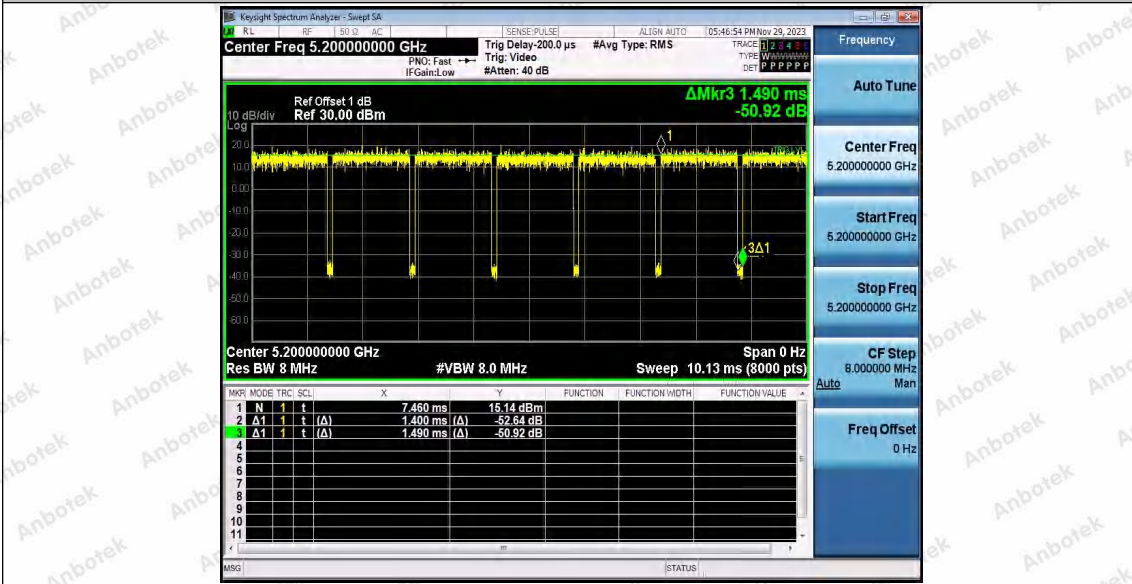

11A_Ant2_5200

11A_Ant1_5240