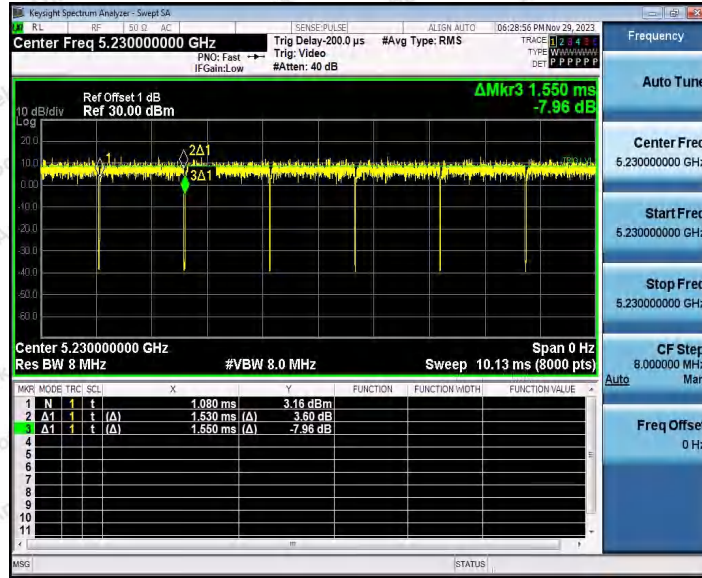

11N40SISO_Ant1_5230

11N40SISO_Ant2_5230

Shenzhen Anbotek Compliance Laboratory Limited

Address: 1/F., Building D, Sogood Science and Technology Park, Sanwei Community, Hangcheng Street, Bao'an District, Shenzhen, Guangdong, China.
Tel: (86) 0755-26066440 Fax: (86) 0755-26014772 Email: service@anbotek.com

Hotline 400-003-0500
www.anbotek.com.cn