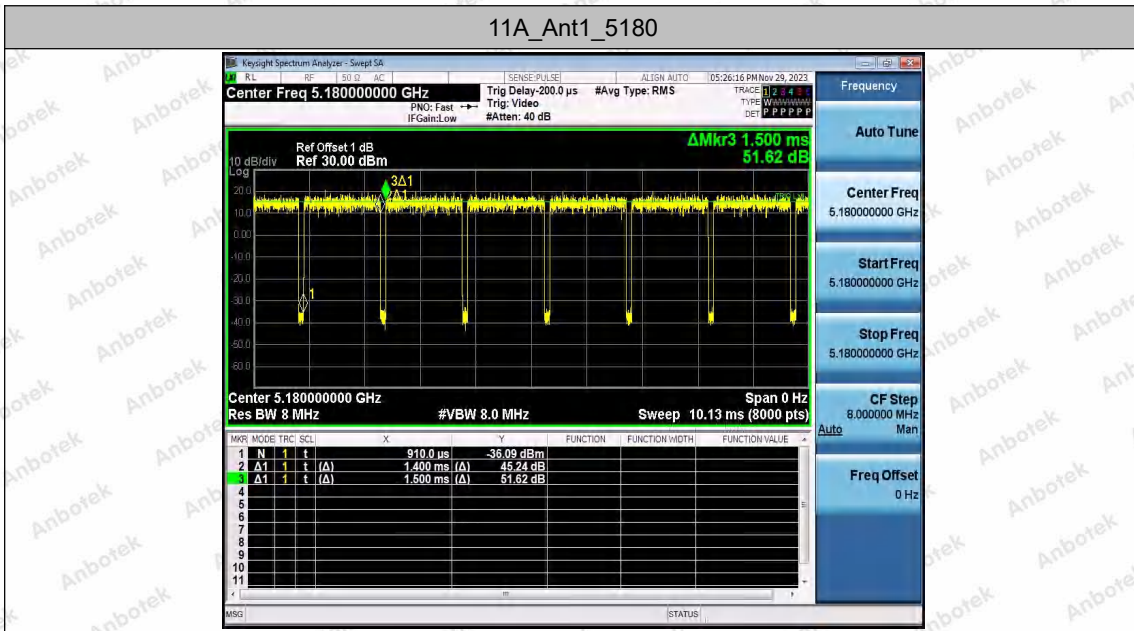

Test Graphs

11A_Ant1_5200

Shenzhen Anbotek Compliance Laboratory Limited

Address: 1/F., Building D, Sogood Science and Technology Park, Sanwei Community, Hangcheng Street, Bao'an District, Shenzhen, Guangdong, China.
Tel: (86) 0755-26066440 Fax: (86) 0755-26014772 Email: service@anbotek.com

Hotline
400-003-0500
www.anbotek.com.cn