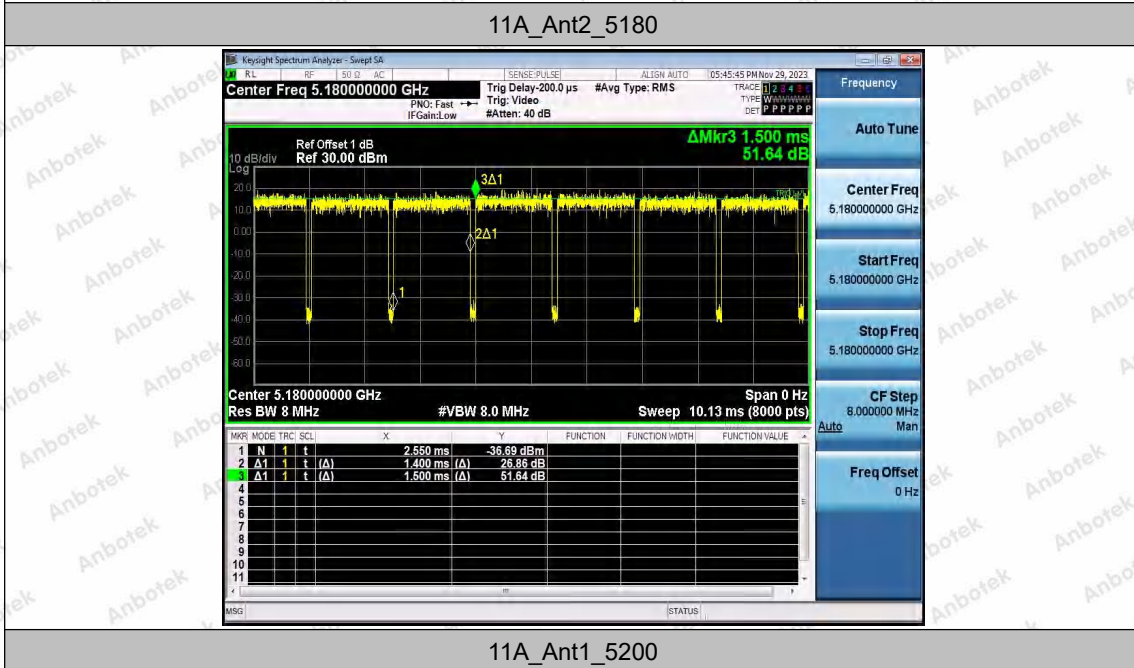

Test Graphs

11A_Ant1_5200

Shenzhen Anbotek Compliance Laboratory Limited

Address: 1/F., Building D, Sogood Science and Technology Park, Sanwei Community, Hangcheng Street, Bao'an District, Shenzhen, Guangdong, China.
Tel: (86) 0755-26066440 Fax: (86) 0755-26014772 Email: service@anbotek.com

Hotline
400-003-0500
www.anbotek.com.cn