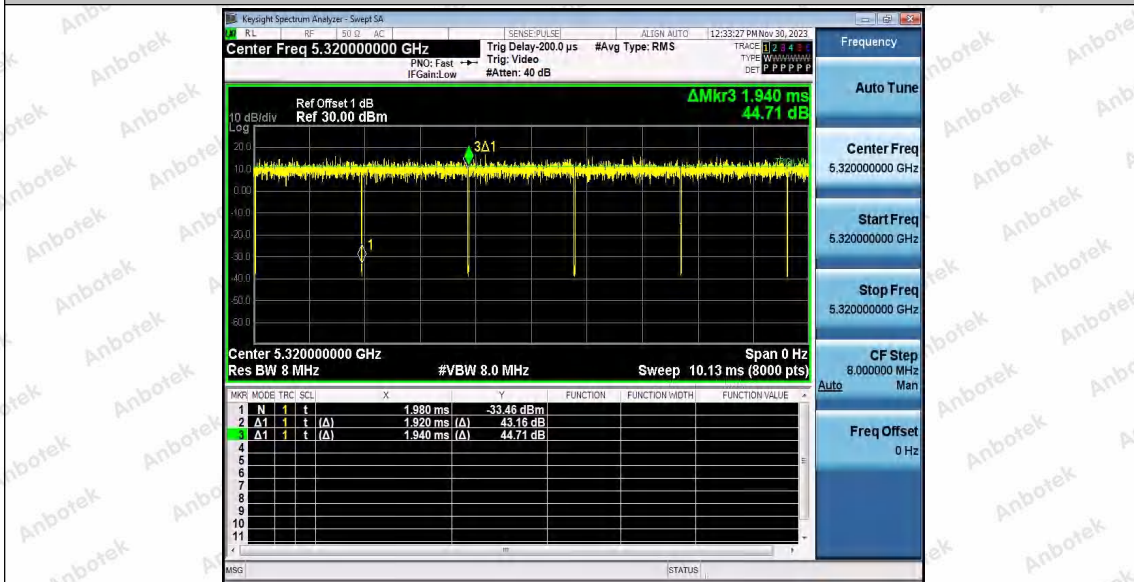

11N20SISO_Ant2_5320

11N40SISO_Ant1_5190