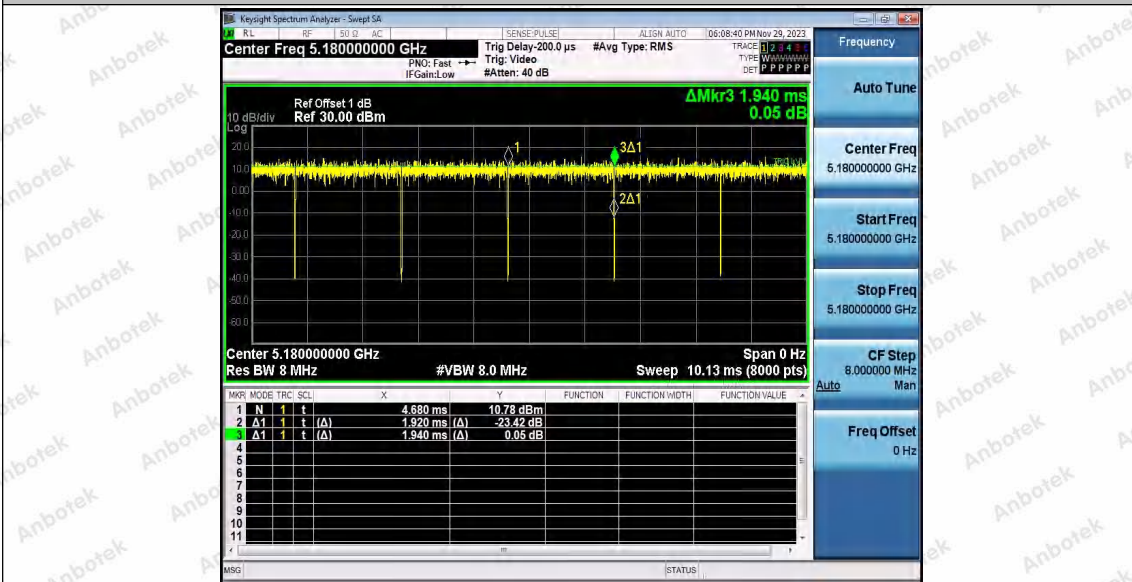

11N20SISO_Ant2_5180

11N20SISO_Ant1_5200