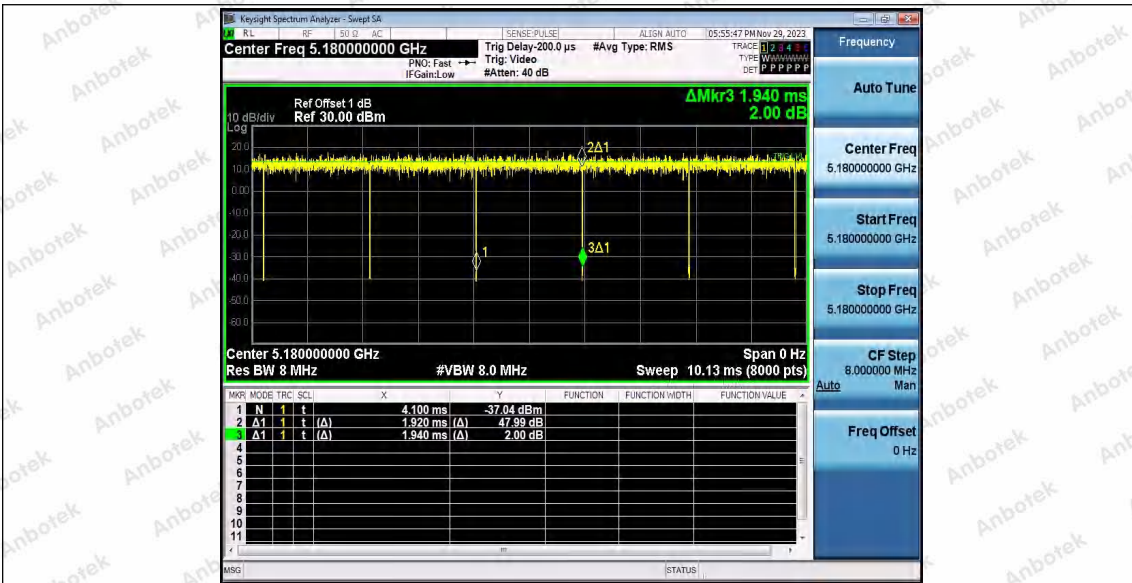

11N20SISO_Ant2_5180