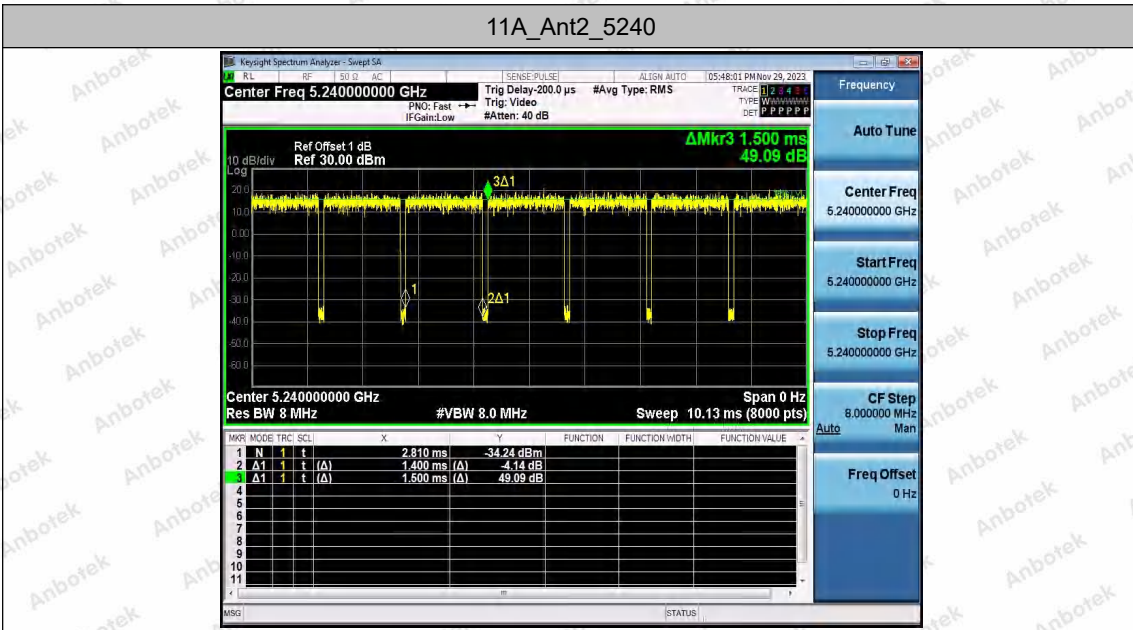

11A_Ant2_5260

Shenzhen Anbotek Compliance Laboratory Limited

Address: 1/F., Building D, Sogood Science and Technology Park, Sanwei Community, Hangcheng Street, Bao'an District, Shenzhen, Guangdong, China.
Tel: (86) 0755-26066440 Fax: (86) 0755-26014772 Email: service@anbotek.com

Hotline
400-003-0500
www.anbotek.com.cn