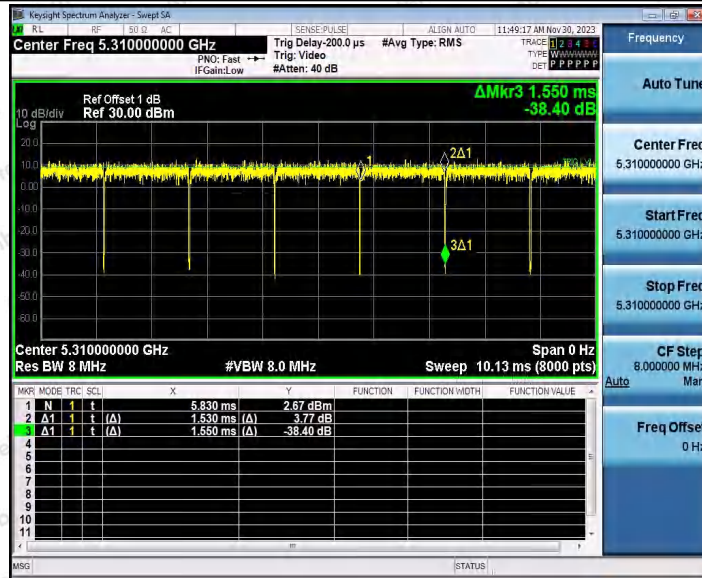

11N40SISO_Ant1_5310

11N40SISO_Ant2_5310