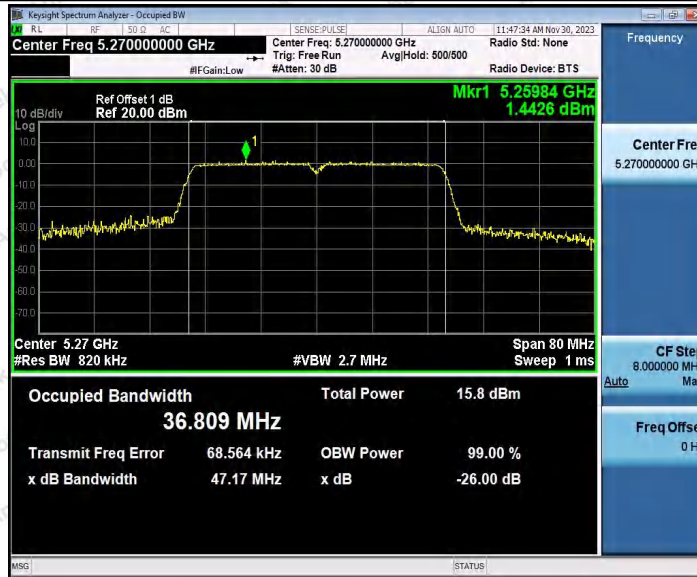

11N40SISO_Ant1_5270

11N40SISO_Ant2_5270

Shenzhen Anbotek Compliance Laboratory Limited

Address: 1/F., Building D, Sogood Science and Technology Park, Sanwei Community, Hangcheng Street, Bao'an District, Shenzhen, Guangdong, China.
Tel: (86) 0755-26066440 Fax: (86) 0755-26014772 Email: service@anbotek.com

Hotline
400-003-0500
www.anbotek.com.cn