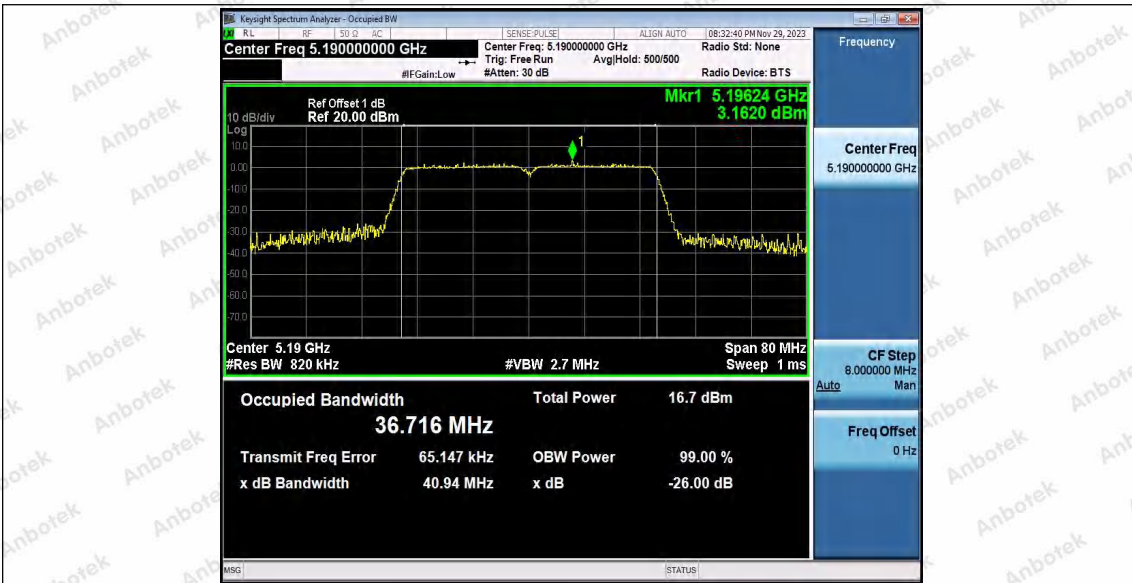

11AC40SISO_Ant2_5190