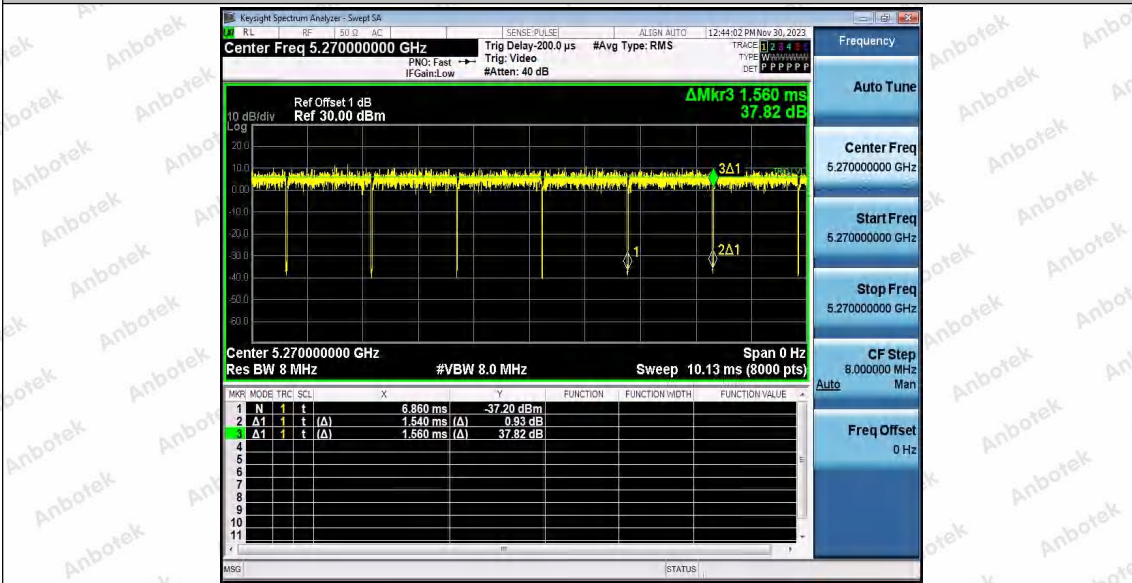

Hotline 400-003-0500
www.anbotek.com.cn

11N40SISO_Ant1_5270

11N40SISO_Ant2_5270

Shenzhen Anbotek Compliance Laboratory Limited

Address: 1/F., Building D, Sogood Science and Technology Park, Sanwei Community, Hangcheng Street, Bao'an District, Shenzhen, Guangdong, China.
Tel: (86) 0755-26066440 Fax: (86) 0755-26014772 Email: service@anbotek.com