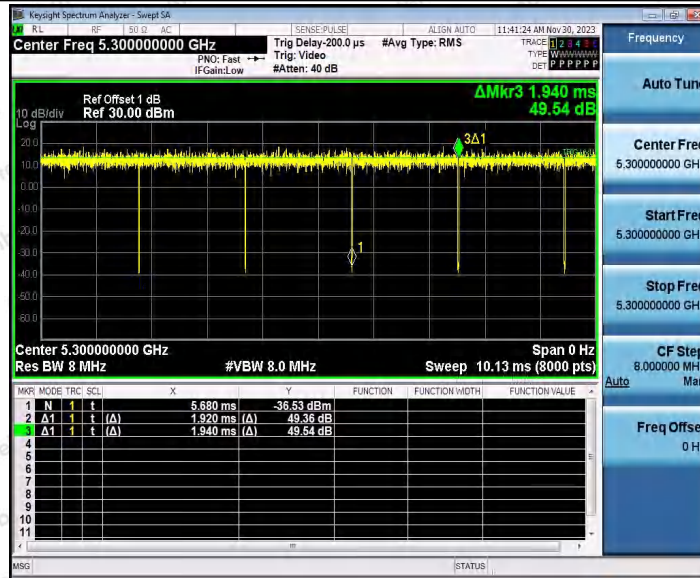

11N20SISO_Ant1_5300

11N20SISO_Ant2_5300