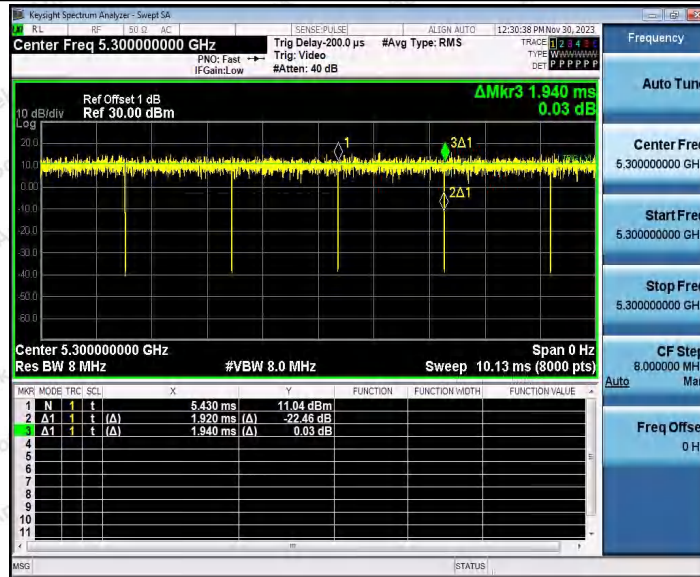

11N20SISO_Ant2_5300

11N20SISO_Ant1_5320

Shenzhen Anbotek Compliance Laboratory Limited

Address: 1/F., Building D, Sogood Science and Technology Park, Sanwei Community, Hangcheng Street, Bao'an District, Shenzhen, Guangdong, China.
Tel: (86) 0755-26066440 Fax: (86) 0755-26014772 Email: service@anbotek.com

Hotline 400-003-0500
www.anbotek.com.cn