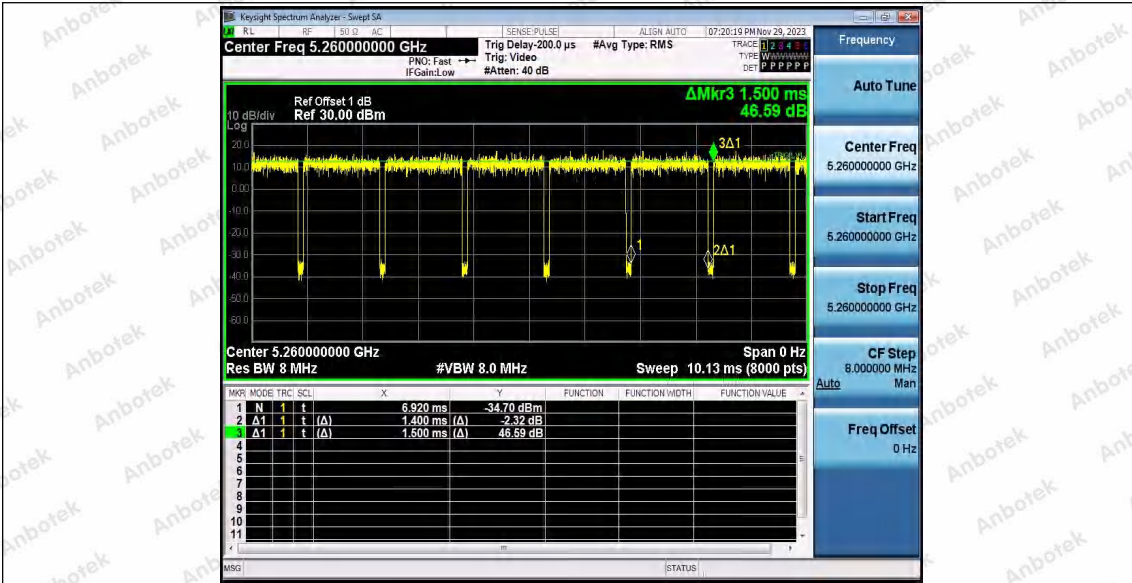

11A_Ant1_5300