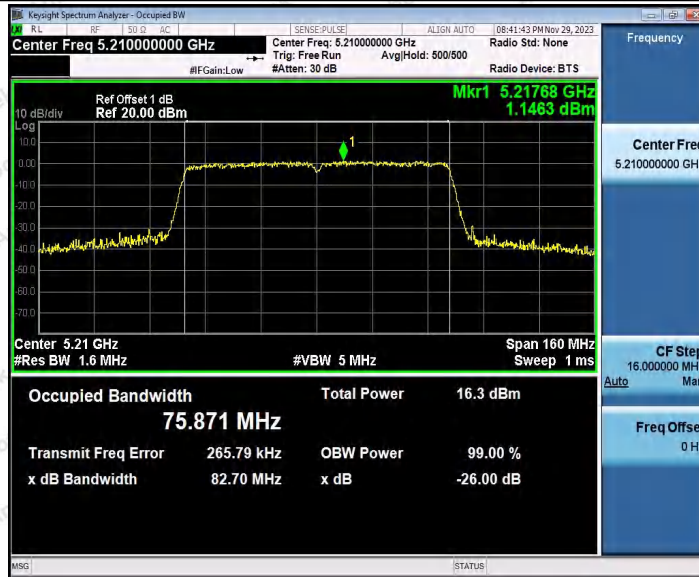

11AC80SISO_Ant2_5210

11AC80SISO_Ant1_5290

Shenzhen Anbotek Compliance Laboratory Limited

Address: 1/F., Building D, Sogood Science and Technology Park, Sanwei Community, Hangcheng Street, Bao'an District, Shenzhen, Guangdong, China.
Tel: (86) 0755-26066440 Fax: (86) 0755-26014772 Email: service@anbotek.com

Hotline
400-003-0500
www.anbotek.com.cn