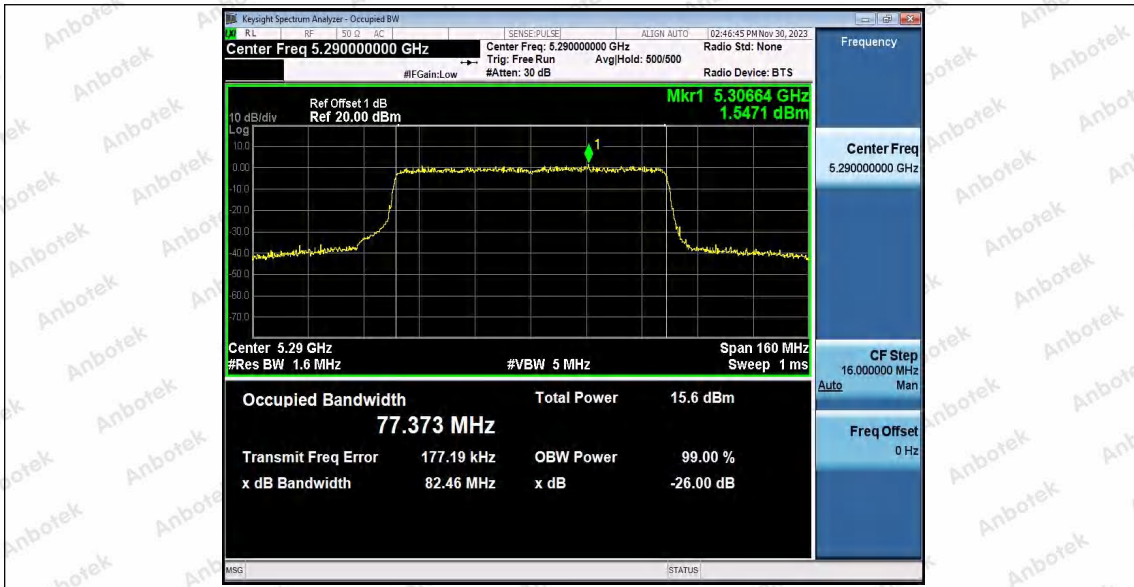

Shenzhen Anbotek Compliance Laboratory Limited

Address: 1/F., Building D, Sogood Science and Technology Park, Sanwei Community, Hangcheng Street, Bao'an District, Shenzhen, Guangdong, China.
Tel: (86) 0755-26066440 Fax: (86) 0755-26014772 Email: service@anbotek.com

Hotline
400-003-0500
www.anbotek.com.cn