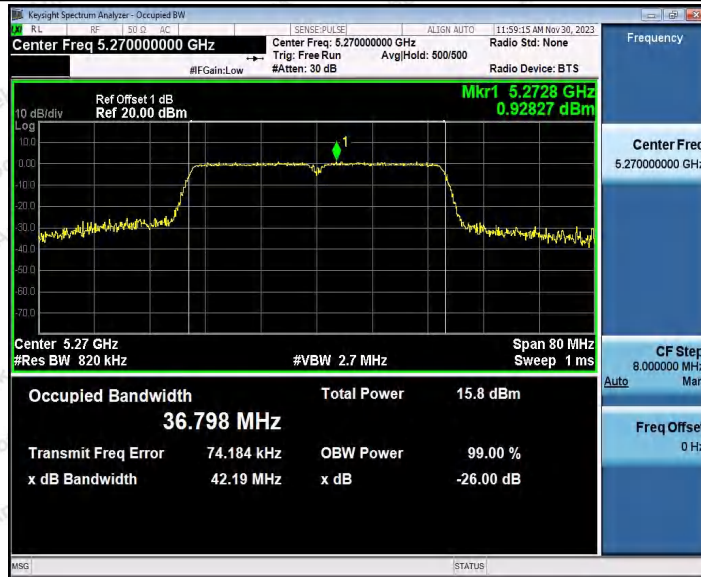

11AC40SISO_Ant1_5270

11AC40SISO_Ant2_5270

Shenzhen Anbotek Compliance Laboratory Limited

Address: 1/F., Building D, Sogood Science and Technology Park, Sanwei Community, Hangcheng Street, Bao'an District, Shenzhen, Guangdong, China.
Tel: (86) 0755-26066440 Fax: (86) 0755-26014772 Email: service@anbotek.com

Hotline
400-003-0500
www.anbotek.com.cn