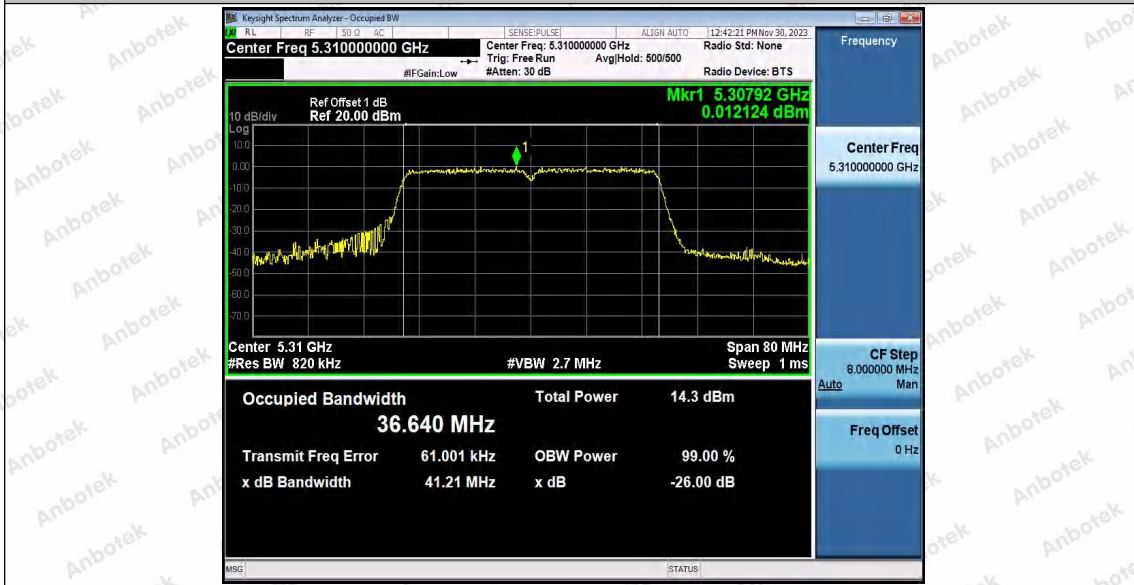

Shenzhen Anbotek Compliance Laboratory Limited

Address: 1/F., Building D, Sogood Science and Technology Park, Sanwei Community, Hangcheng Street, Bao'an District, Shenzhen, Guangdong, China.
Tel: (86) 0755-26066440 Fax: (86) 0755-26014772 Email: service@anbotek.com

Hotline: 400-003-0500
www.anbotek.com.cn