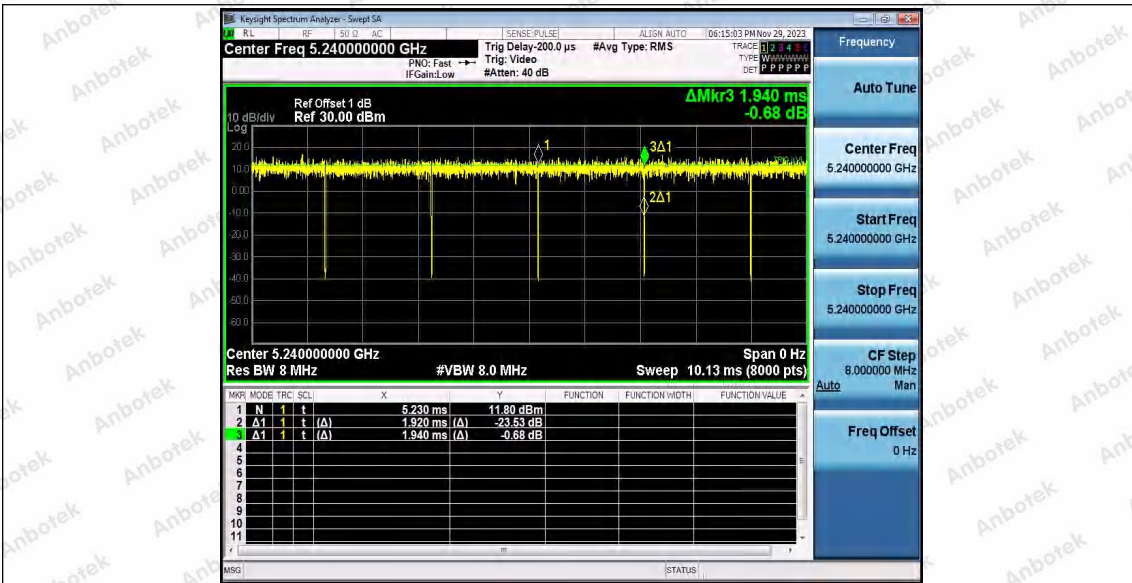

11N20SISO_Ant1_5260