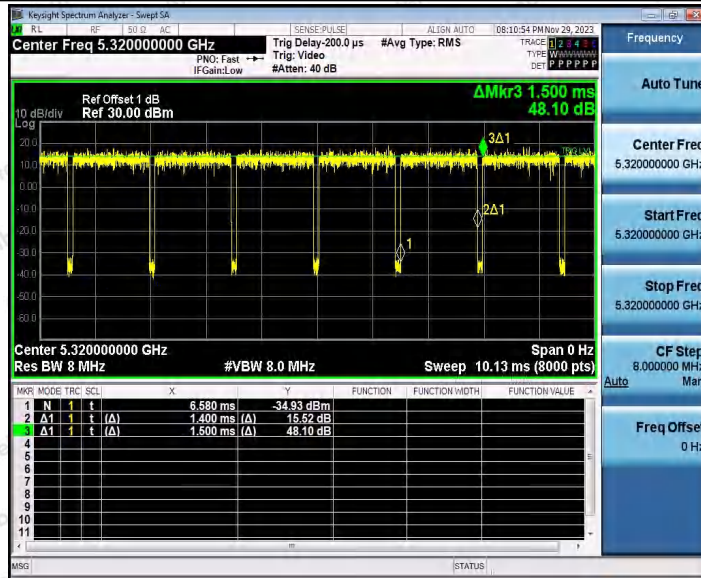

11A_Ant1_5320

11A_Ant2_5320