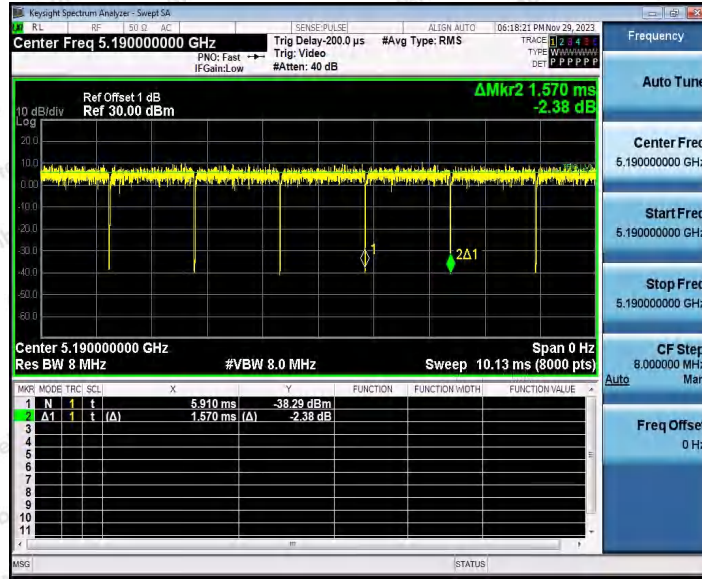

11N40SISO_Ant2_5190