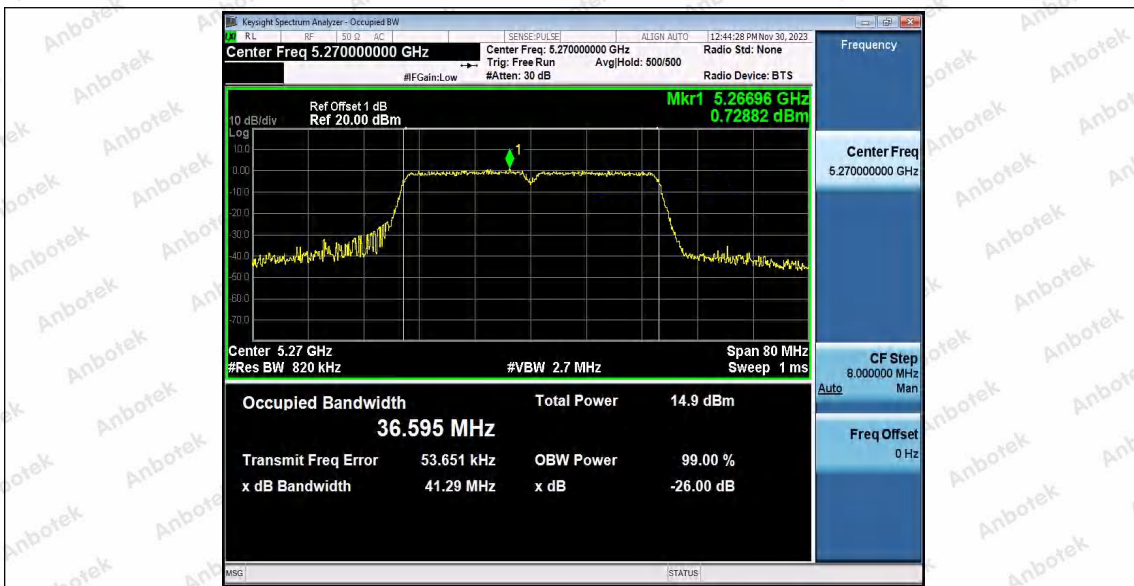

Shenzhen Anbotek Compliance Laboratory Limited

Address: 1/F., Building D, Sogood Science and Technology Park, Sanwei Community, Hangcheng Street, Bao'an District, Shenzhen, Guangdong, China.
Tel: (86) 0755-26066440 Fax: (86) 0755-26014772 Email: service@anbotek.com

Hotline: 400-003-0500
www.anbotek.com.cn