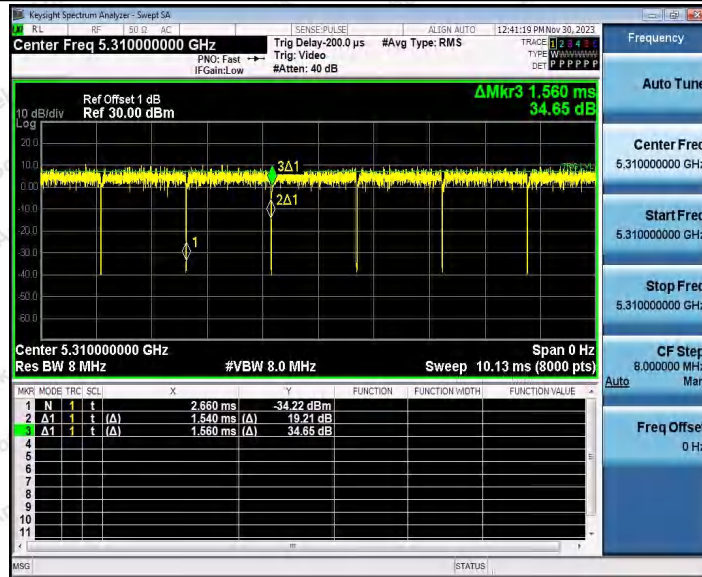

11N40SISO_Ant2_5310

11AC20SISO_Ant1_5180

Shenzhen Anbotek Compliance Laboratory Limited

Address: 1/F., Building D, Sogood Science and Technology Park, Sanwei Community, Hangcheng Street, Bao'an District, Shenzhen, Guangdong, China.
Tel: (86) 0755-26066440 Fax: (86) 0755-26014772 Email: service@anbotek.com

Hotline 400-003-0500
www.anbotek.com.cn