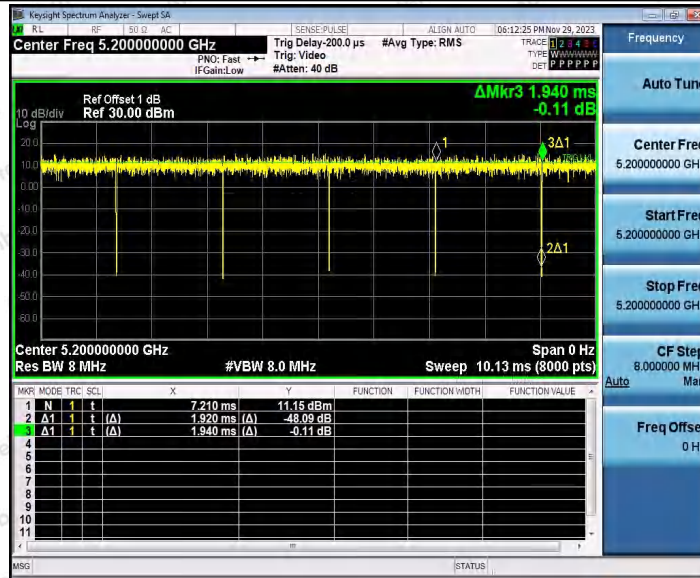

11N20SISO_Ant2_5200

11N20SISO_Ant1_5240