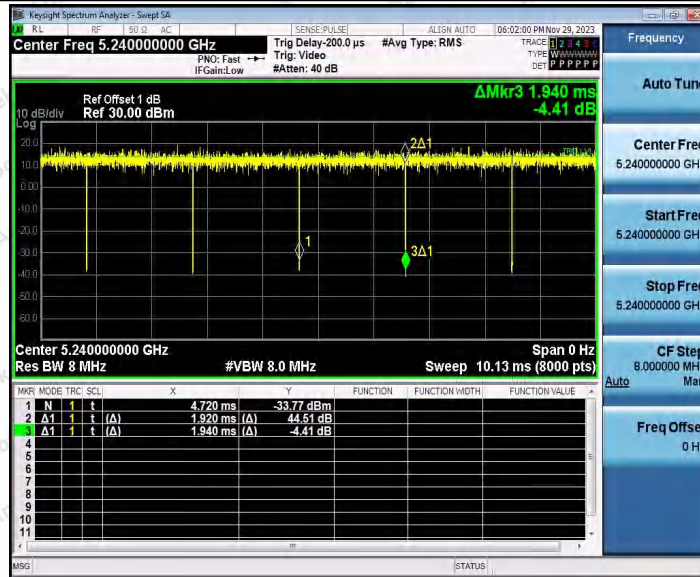

11N20SISO_Ant1_5240

11N20SISO_Ant2_5240

Shenzhen Anbotek Compliance Laboratory Limited

Address: 1/F., Building D, Sogood Science and Technology Park, Sanwei Community, Hangcheng Street, Bao'an District, Shenzhen, Guangdong, China.
Tel: (86) 0755-26066440 Fax: (86) 0755-26014772 Email: service@anbotek.com

Hotline
400-003-0500
www.anbotek.com.cn