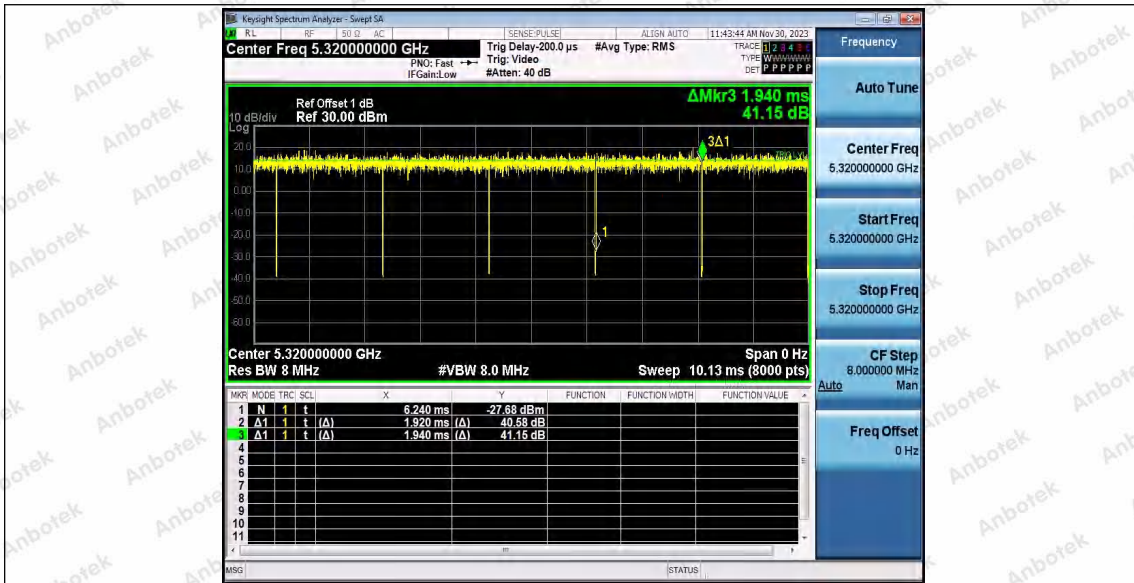

11N20SISO_Ant2_5320