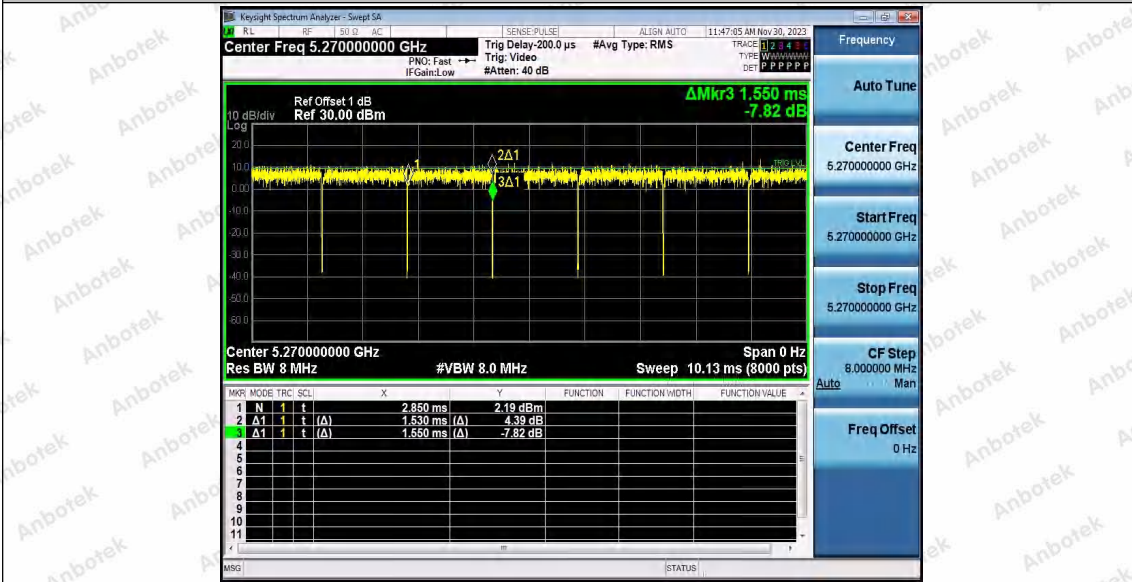

11N40SISO_Ant1_5270

11N40SISO_Ant2_5270