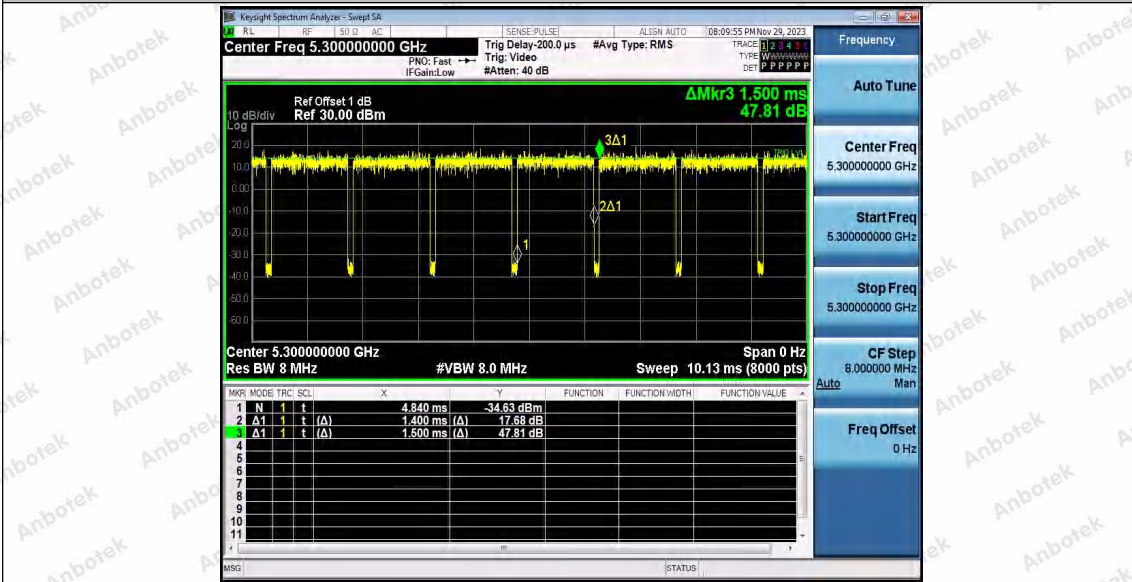

11A_Ant1_5300

11A_Ant2_5300