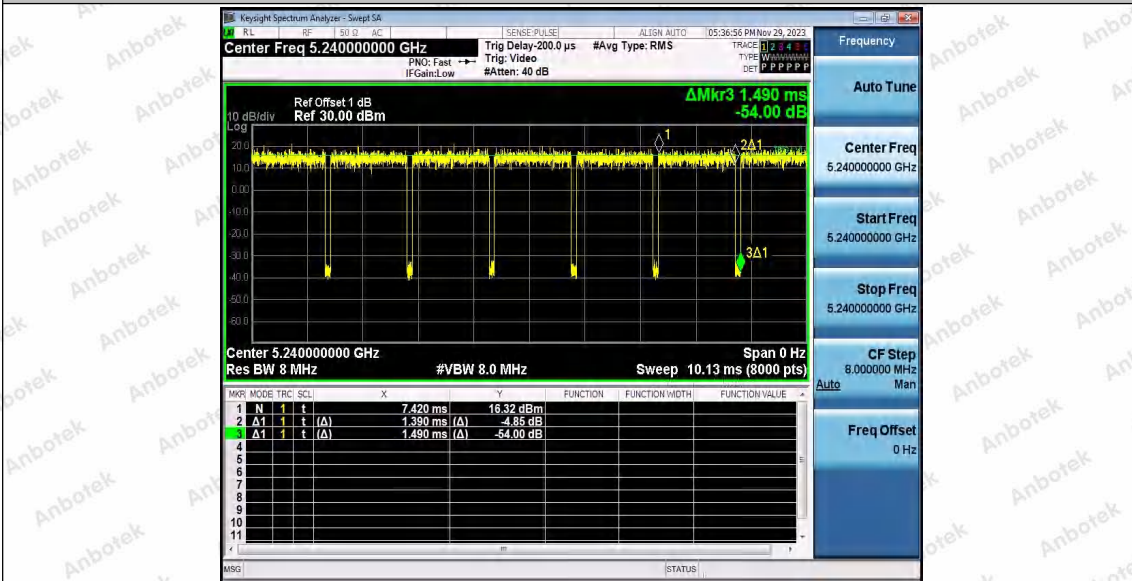

Hotline
400-003-0500
www.anbotek.com.cn

11A_Ant2_5200

11A_Ant1_5240

Shenzhen Anbotek Compliance Laboratory Limited

Address: 1/F., Building D, Sogood Science and Technology Park, Sanwei Community, Hangcheng Street, Bao'an District, Shenzhen, Guangdong, China.
 Tel: (86) 0755-26066440 Fax: (86) 0755-26014772 Email: service@anbotek.com