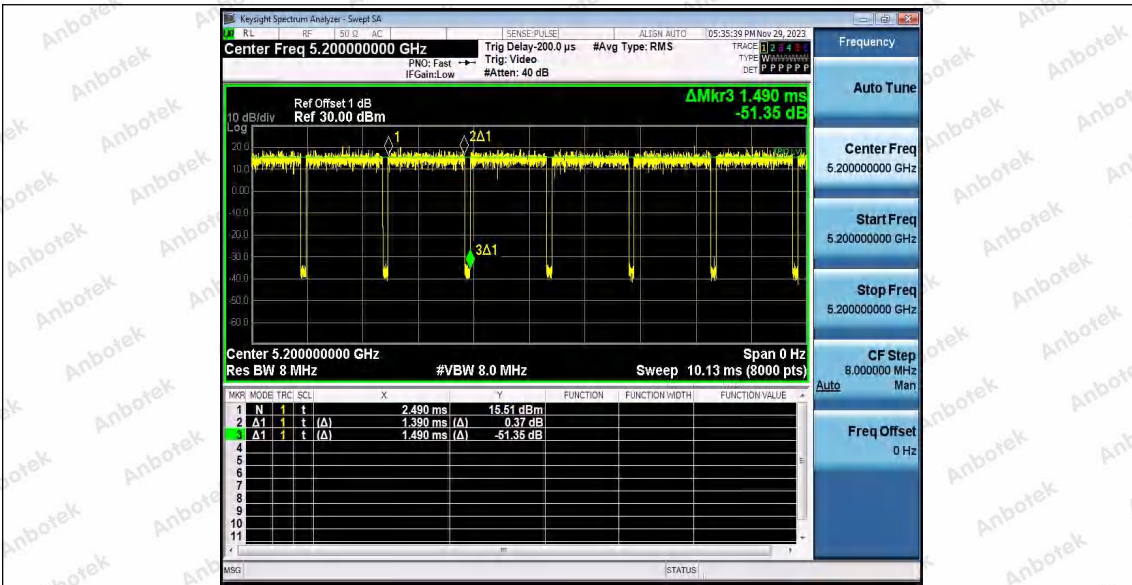

11A_Ant2_5200