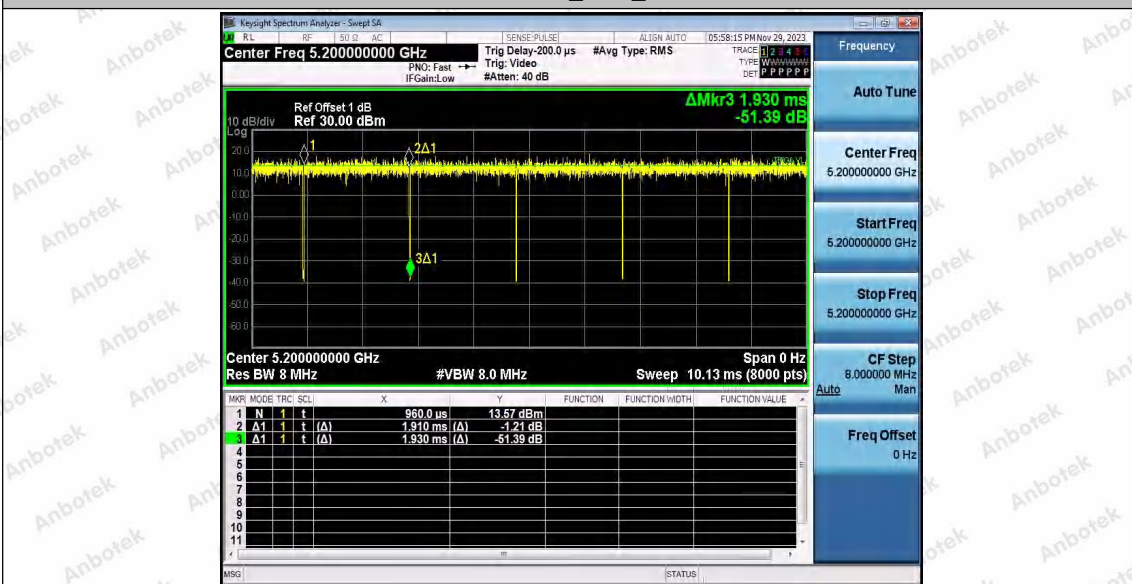

Hotline 400-003-0500
 www.anbotek.com.cn

11N20SISO_Ant2_5180

11N20SISO_Ant1_5200

Shenzhen Anbotek Compliance Laboratory Limited

Address: 1/F., Building D, Sogood Science and Technology Park, Sanwei Community, Hangcheng Street, Bao'an District, Shenzhen, Guangdong, China.
 Tel: (86) 0755-26066440 Fax: (86) 0755-26014772 Email: service@anbotek.com