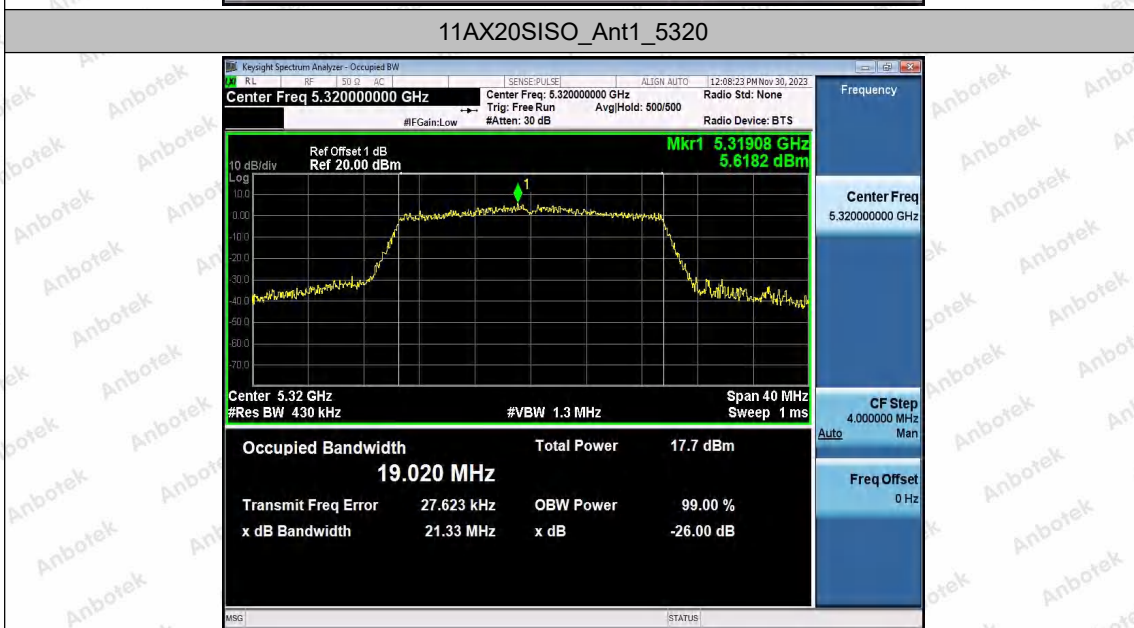

Shenzhen Anbotek Compliance Laboratory Limited

Address: 1/F., Building D, Sogood Science and Technology Park, Sanwei Community, Hangcheng Street, Bao'an District, Shenzhen, Guangdong, China.
Tel: (86) 0755-26066440 Fax: (86) 0755-26014772 Email: service@anbotek.com

Hotline: 400-003-0500
www.anbotek.com.cn