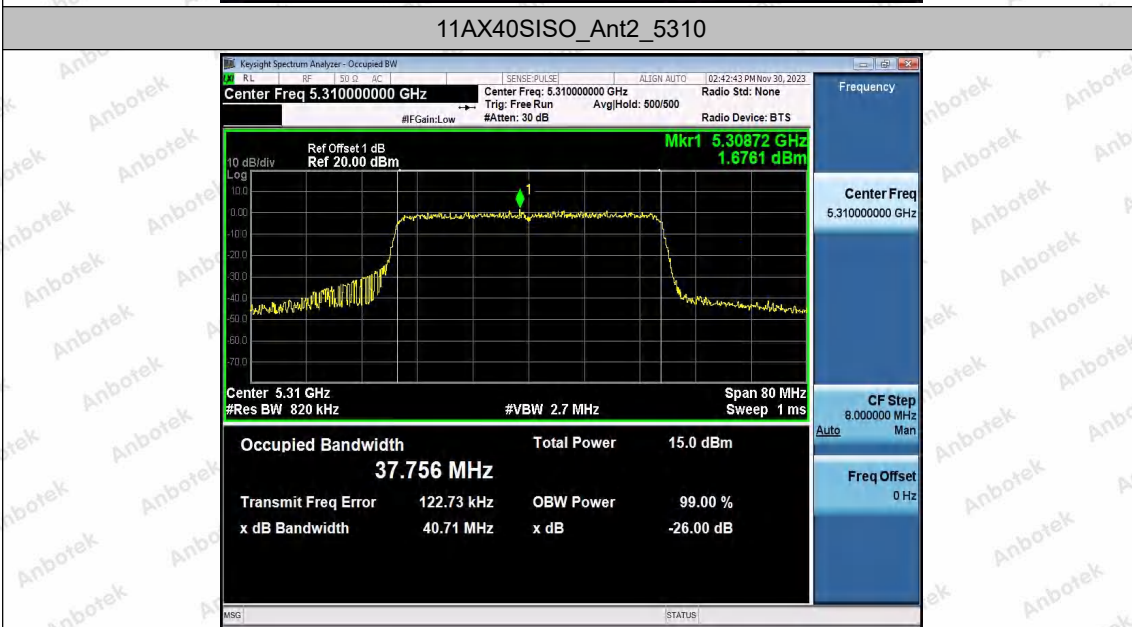

Shenzhen Anbotek Compliance Laboratory Limited

Address: 1/F., Building D, Sogood Science and Technology Park, Sanwei Community, Hangcheng Street, Bao'an District, Shenzhen, Guangdong, China.
Tel: (86) 0755-26066440 Fax: (86) 0755-26014772 Email: service@anbotek.com

Hotline: 400-003-0500
www.anbotek.com.cn