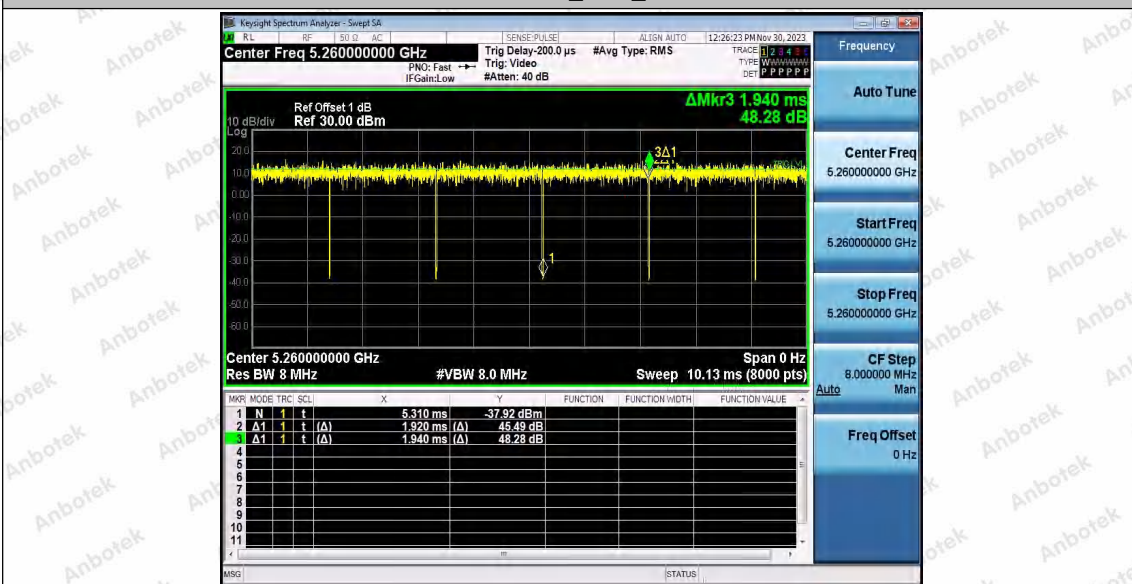

Hotline
 400-003-0500
www.anbotek.com.cn

11N20SISO_Ant1_5260

11N20SISO_Ant2_5260

Shenzhen Anbotek Compliance Laboratory Limited

Address: 1/F., Building D, Sogood Science and Technology Park, Sanwei Community, Hangcheng Street, Bao'an District, Shenzhen, Guangdong, China.
Tel: (86) 0755-26066440 Fax: (86) 0755-26014772 Email: service@anbotek.com