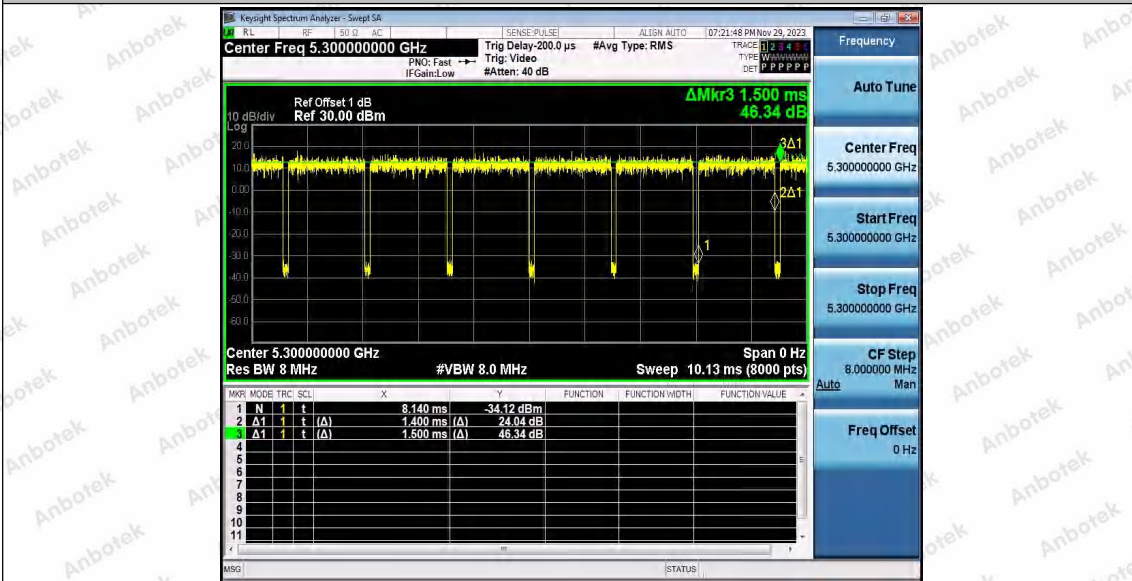

Hotline
400-003-0500
www.anbotek.com.cn

11A_Ant1_5300

11A_Ant2_5300

Shenzhen Anbotek Compliance Laboratory Limited

Address: 1/F., Building D, Sogood Science and Technology Park, Sanwei Community, Hangcheng Street, Bao'an District, Shenzhen, Guangdong, China.
Tel: (86) 0755-26066440 Fax: (86) 0755-26014772 Email: service@anbotek.com