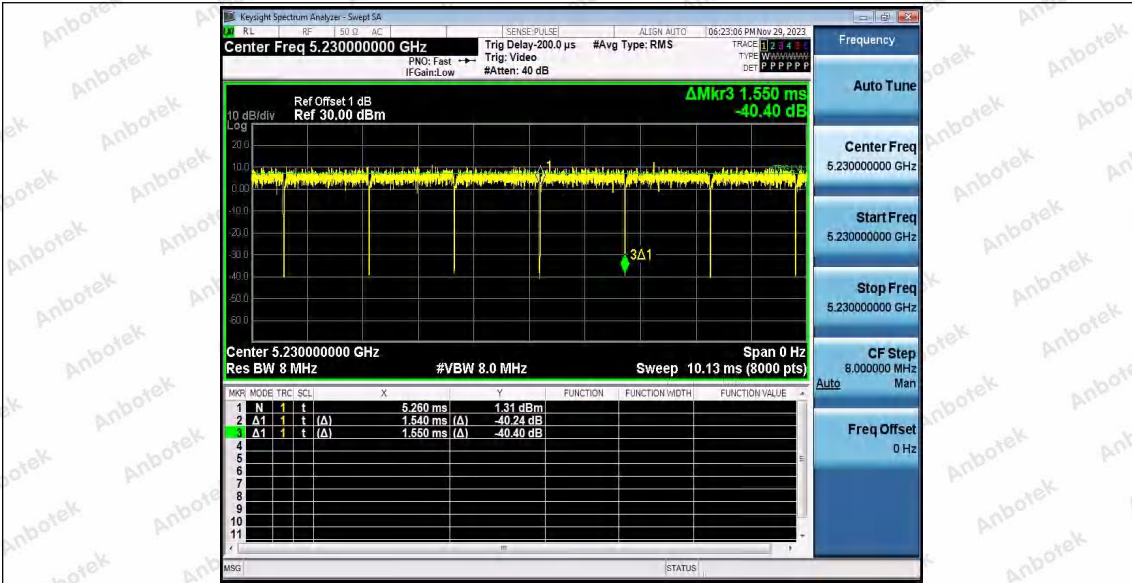

11N40SISO_Ant1_5270