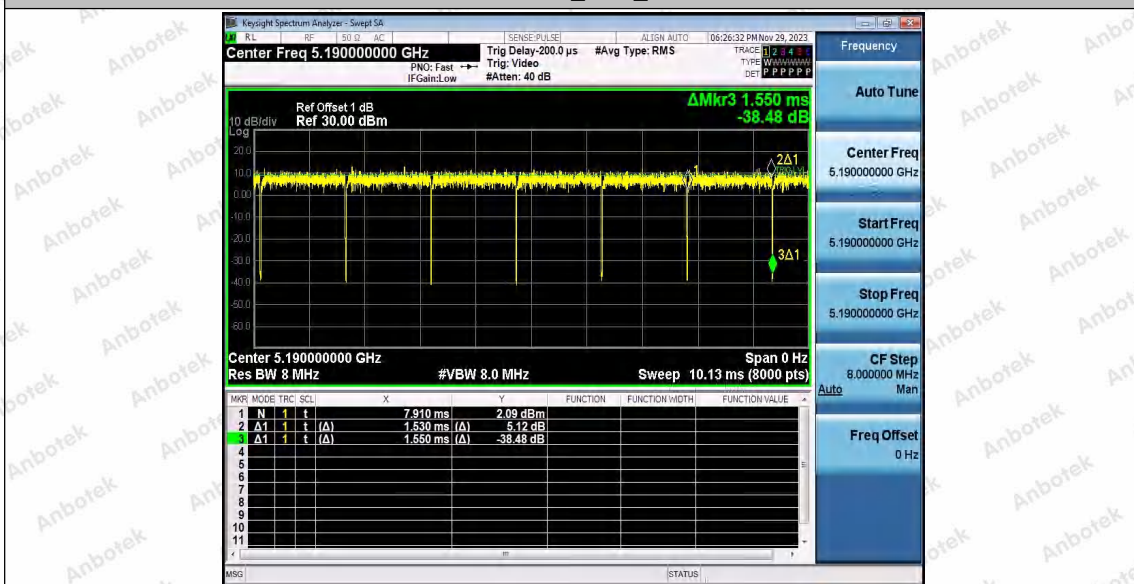

Hotline 400-003-0500
 www.anbotek.com.cn

11N20SISO_Ant2_5320

11N40SISO_Ant1_5190

Shenzhen Anbotek Compliance Laboratory Limited

Address: 1/F., Building D, Sogood Science and Technology Park, Sanwei Community, Hangcheng Street, Bao'an District, Shenzhen, Guangdong, China.
 Tel: (86) 0755-26066440 Fax: (86) 0755-26014772 Email: service@anbotek.com