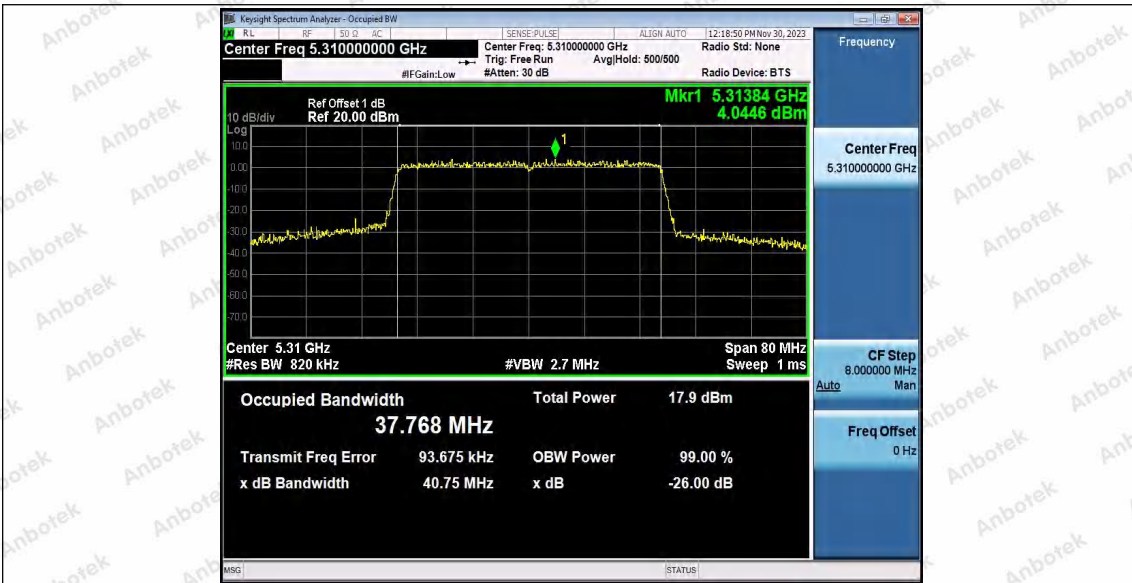

Shenzhen Anbotek Compliance Laboratory Limited

Address: 1/F., Building D, Sogood Science and Technology Park, Sanwei Community, Hangcheng Street, Bao'an District, Shenzhen, Guangdong, China.
Tel: (86) 0755-26066440 Fax: (86) 0755-26014772 Email: service@anbotek.com

Hotline: 400-003-0500
www.anbotek.com.cn