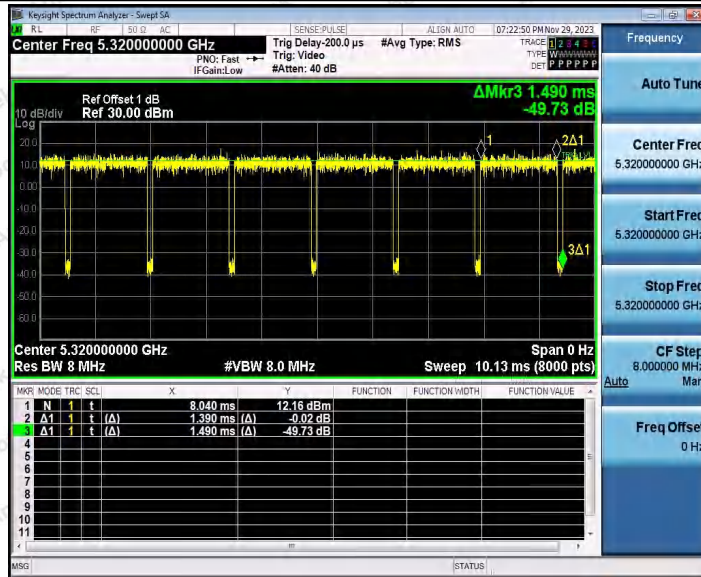

11A_Ant2_5320

11N20SISO_Ant1_5180

Shenzhen Anbotek Compliance Laboratory Limited

Address: 1/F., Building D, Sogood Science and Technology Park, Sanwei Community, Hangcheng Street, Bao'an District, Shenzhen, Guangdong, China.
Tel: (86) 0755-26066440 Fax: (86) 0755-26014772 Email: service@anbotek.com

Hotline 400-003-0500
www.anbotek.com.cn