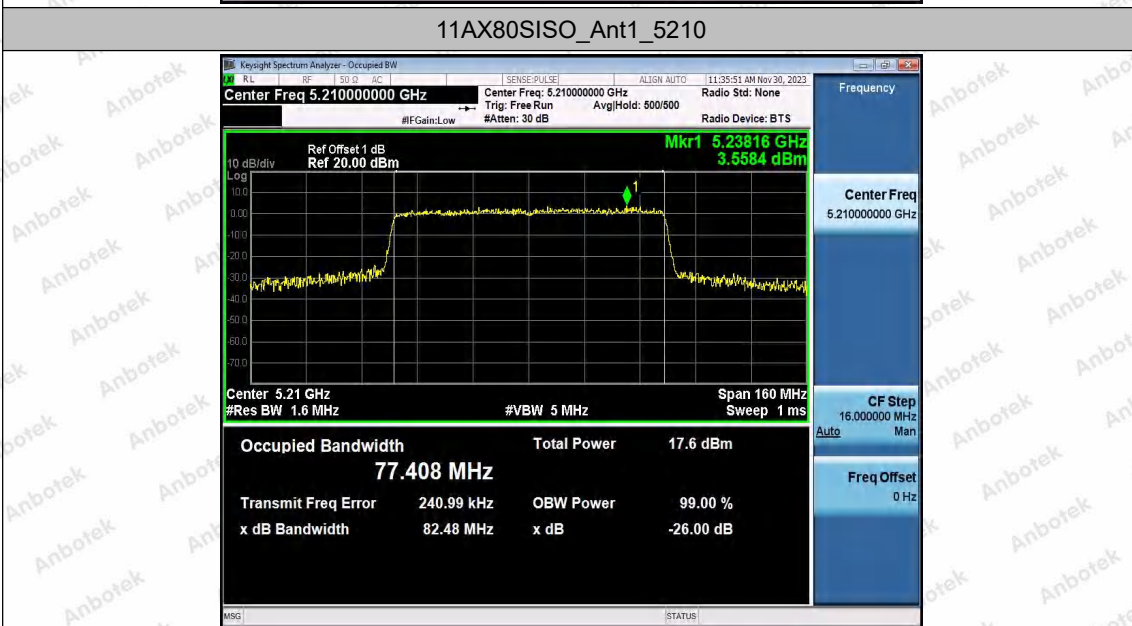

Shenzhen Anbotek Compliance Laboratory Limited

Address: 1/F., Building D, Sogood Science and Technology Park, Sanwei Community, Hangcheng Street, Bao'an District, Shenzhen, Guangdong, China.
Tel: (86) 0755-26066440 Fax: (86) 0755-26014772 Email: service@anbotek.com

Hotline: 400-003-0500
www.anbotek.com.cn