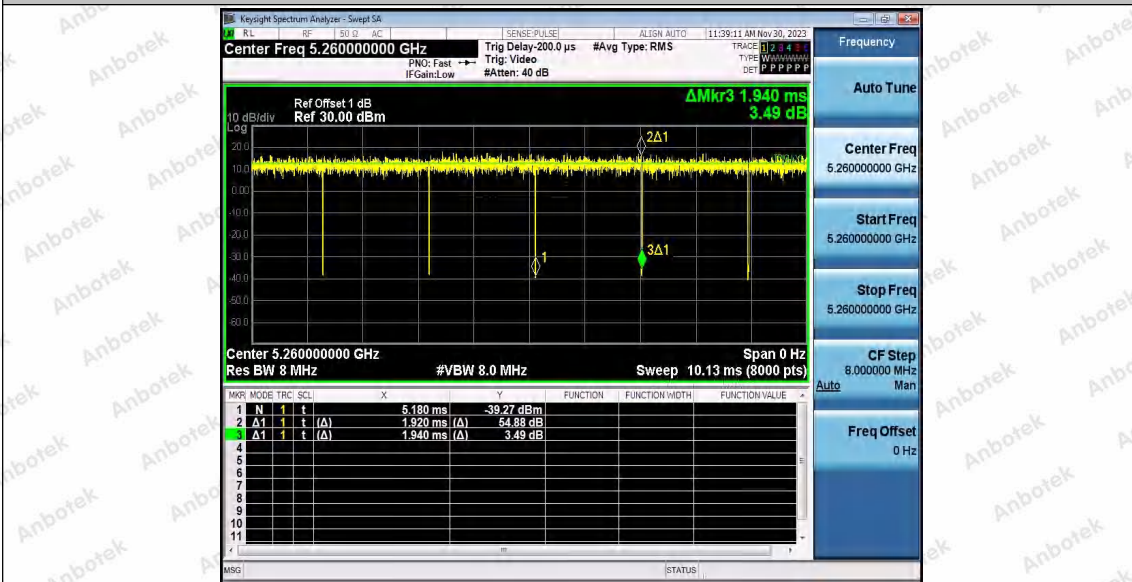

11N20SISO_Ant1_5260

11N20SISO_Ant2_5260