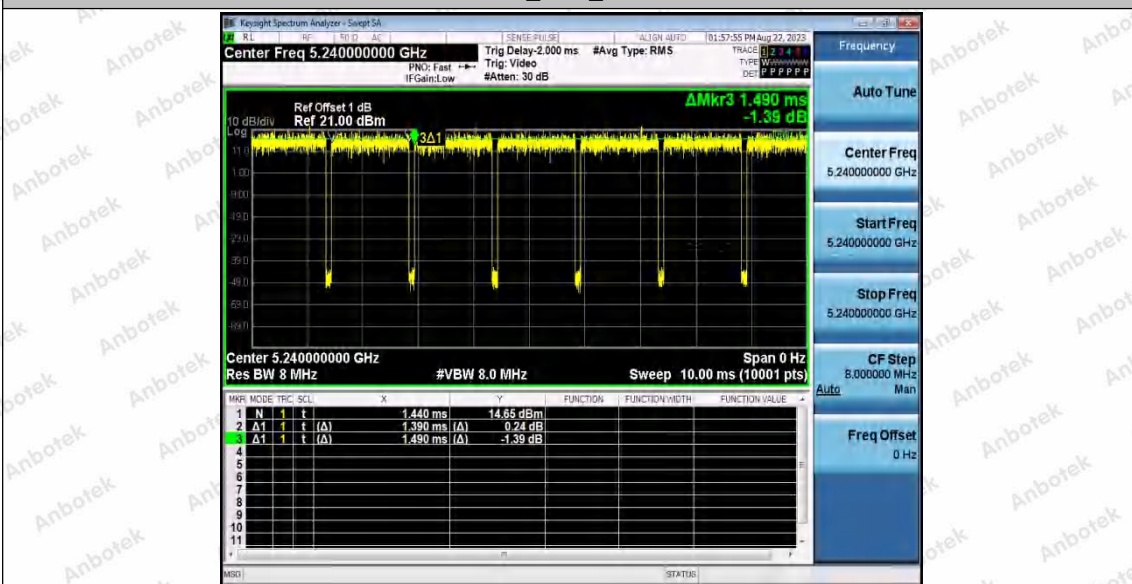

Hotline
400-003-0500
www.anbotek.com.cn

Test Graphs

11A_Ant2_5200

11A_Ant1_5240

Shenzhen Anbotek Compliance Laboratory Limited

Address: 1/F., Building D, Sogood Science and Technology Park, Sanwei Community, Hangcheng Street, Bao'an District, Shenzhen, Guangdong, China.
 Tel: (86) 0755-26066440 Fax: (86) 0755-26014772 Email: service@anbotek.com