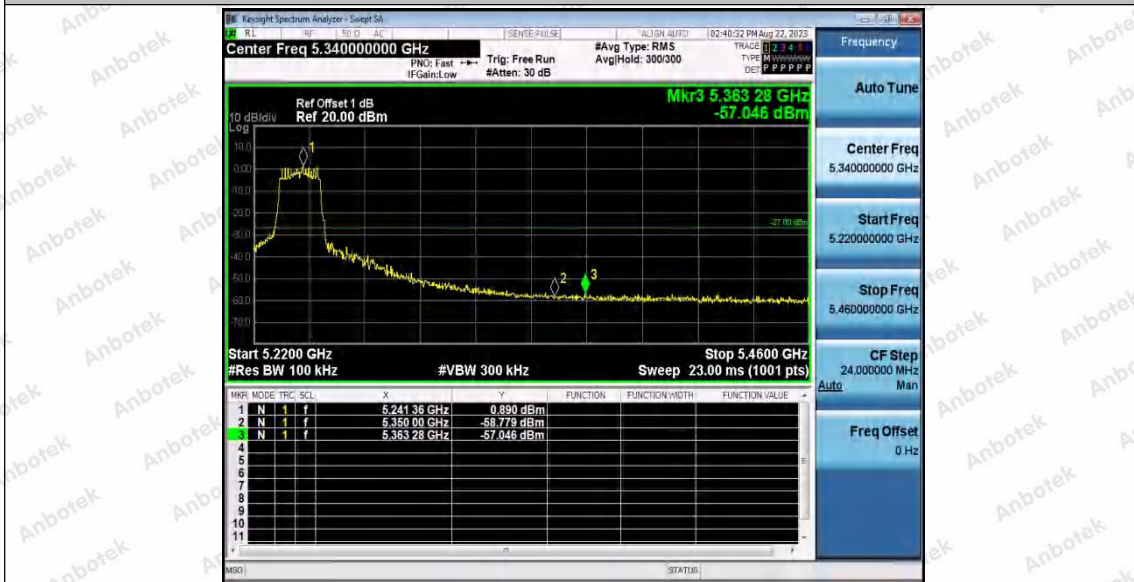

11N20SISO_Ant1_High_5240