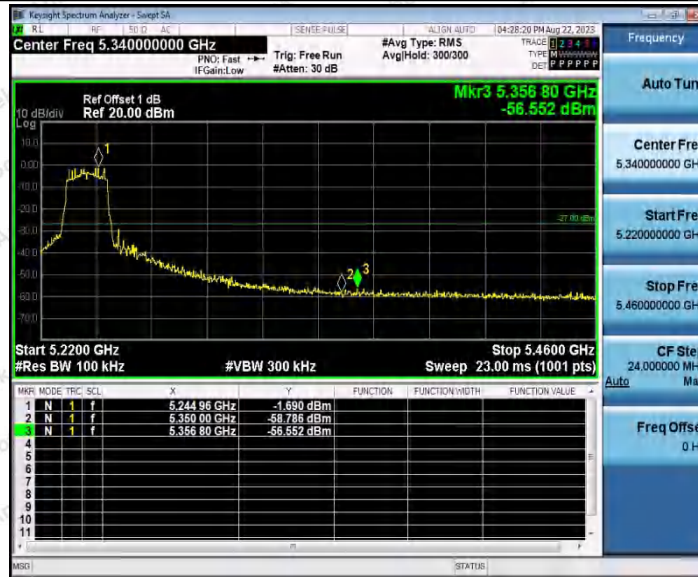

11AC20SISO_Ant1_High_5240

11AC20SISO_Ant2_High_5240

Shenzhen Anbotek Compliance Laboratory Limited

Address: 1/F., Building D, Sogood Science and Technology Park, Sanwei Community, Hangcheng Street, Bao'an District, Shenzhen, Guangdong, China.
Tel: (86) 0755-26066440 Fax: (86) 0755-26014772 Email: service@anbotek.com

Hotline 400-003-0500
www.anbotek.com.cn