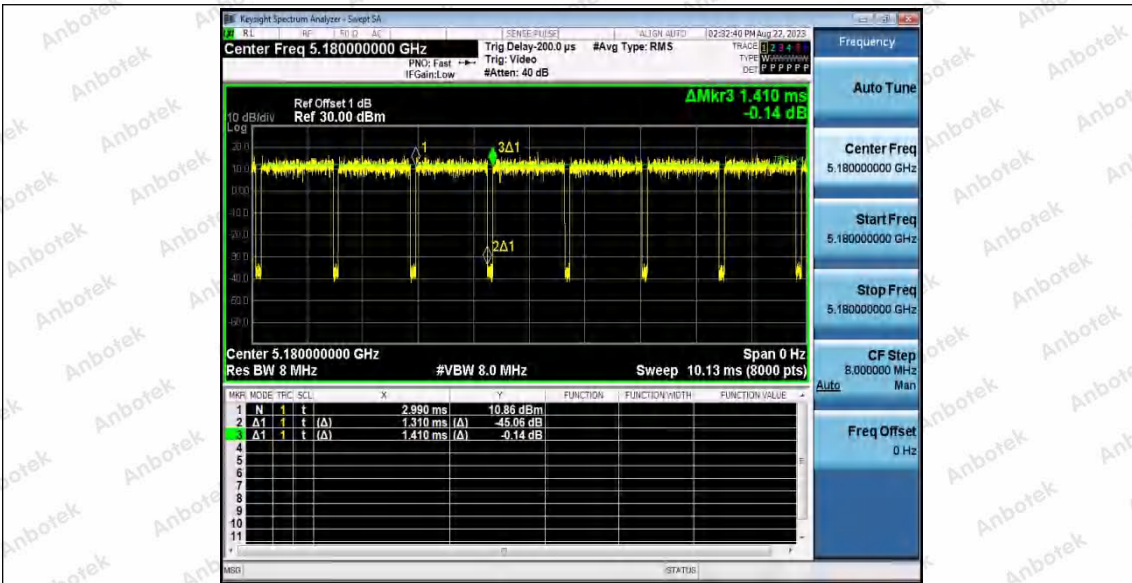

Shenzhen Anbotek Compliance Laboratory Limited

Address: 1/F., Building D, Sogood Science and Technology Park, Sanwei Community, Hangcheng Street, Bao'an District, Shenzhen, Guangdong, China.
Tel: (86) 0755-26066440 Fax: (86) 0755-26014772 Email: service@anbotek.com

Hotline
400-003-0500
www.anbotek.com.cn