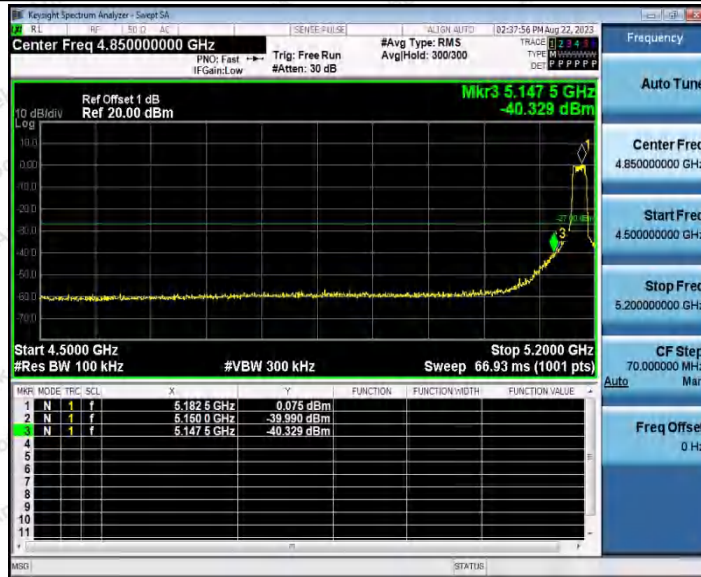

11N20SISO_Ant1_Low_5180

11N20SISO_Ant2_Low_5180

Shenzhen Anbotek Compliance Laboratory Limited

Address: 1/F., Building D, Sogood Science and Technology Park, Sanwei Community, Hangcheng Street, Bao'an District, Shenzhen, Guangdong, China.
Tel: (86) 0755-26066440 Fax: (86) 0755-26014772 Email: service@anbotek.com

Hotline
400-003-0500
www.anbotek.com.cn