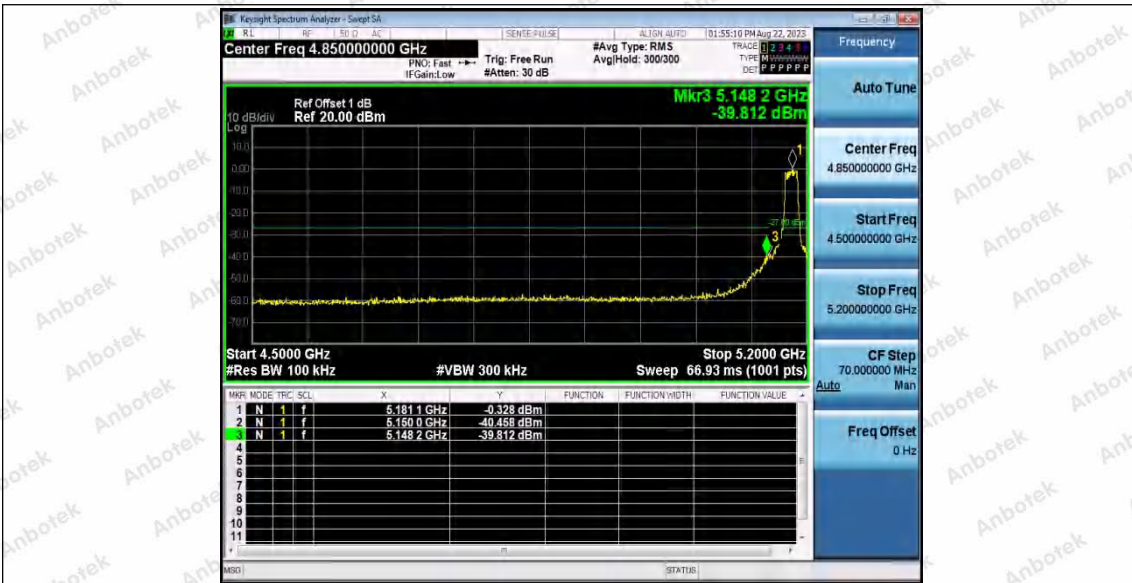

Shenzhen Anbotek Compliance Laboratory Limited

Address: 1/F., Building D, Sogood Science and Technology Park, Sanwei Community, Hangcheng Street, Bao'an District, Shenzhen, Guangdong, China.
Tel: (86) 0755-26066440 Fax: (86) 0755-26014772 Email: service@anbotek.com

Hotline: 400-003-0500
www.anbotek.com.cn