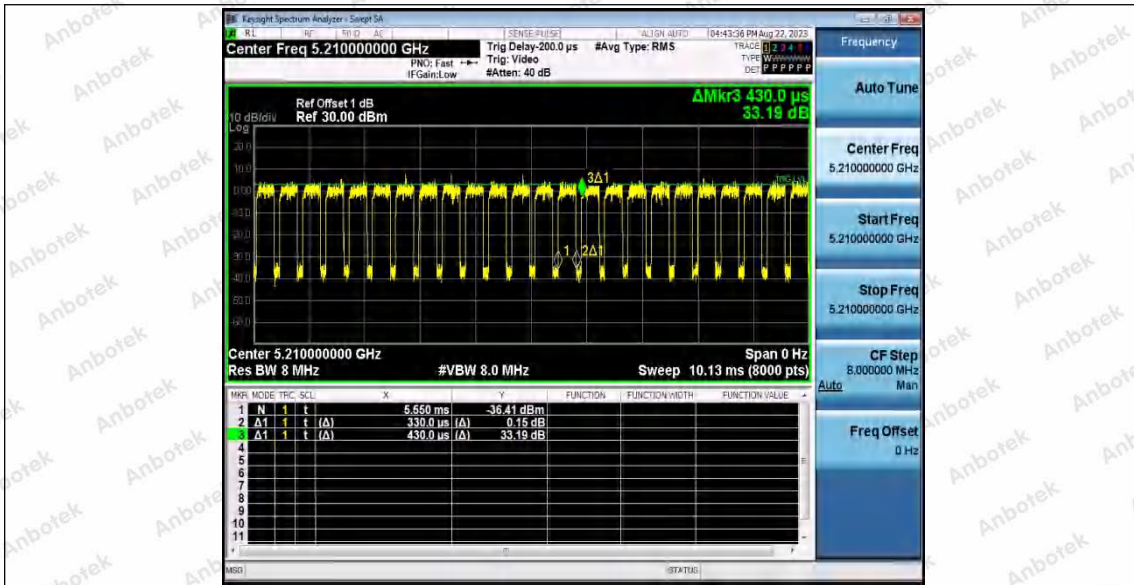

Shenzhen Anbotek Compliance Laboratory Limited

Address: 1/F., Building D, Sogood Science and Technology Park, Sanwei Community, Hangcheng Street, Bao'an District, Shenzhen, Guangdong, China.
Tel: (86) 0755-26066440 Fax: (86) 0755-26014772 Email: service@anbotek.com

Hotline 400-003-0500
www.anbotek.com.cn