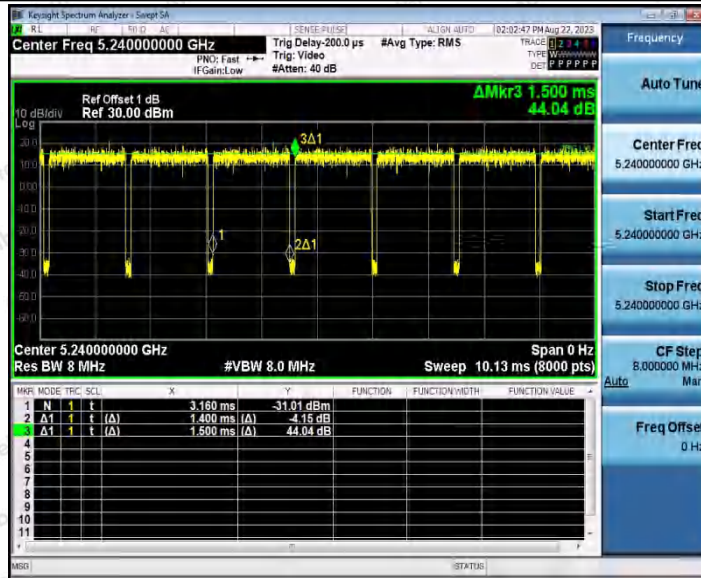

11A_Ant2_5240