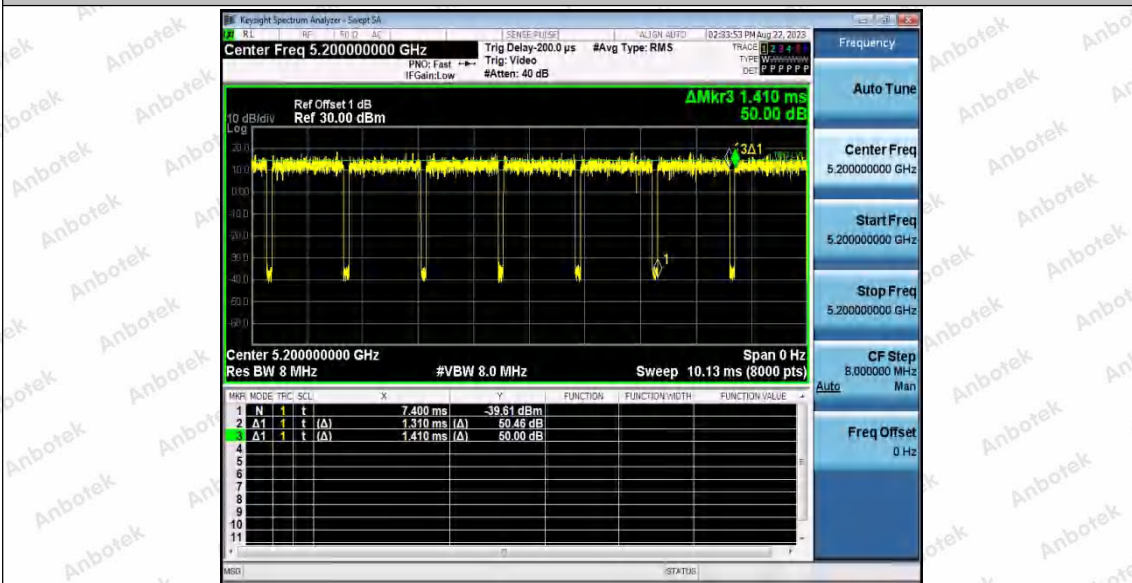

Hotline
 400-003-0500
 www.anbotek.com.cn

11N20SISO_Ant1_5200

11N20SISO_Ant2_5200

Shenzhen Anbotek Compliance Laboratory Limited

Address: 1/F., Building D, Sogood Science and Technology Park, Sanwei Community, Hangcheng Street, Bao'an District, Shenzhen, Guangdong, China.
Tel: (86) 0755-26066440 Fax: (86) 0755-26014772 Email: service@anbotek.com