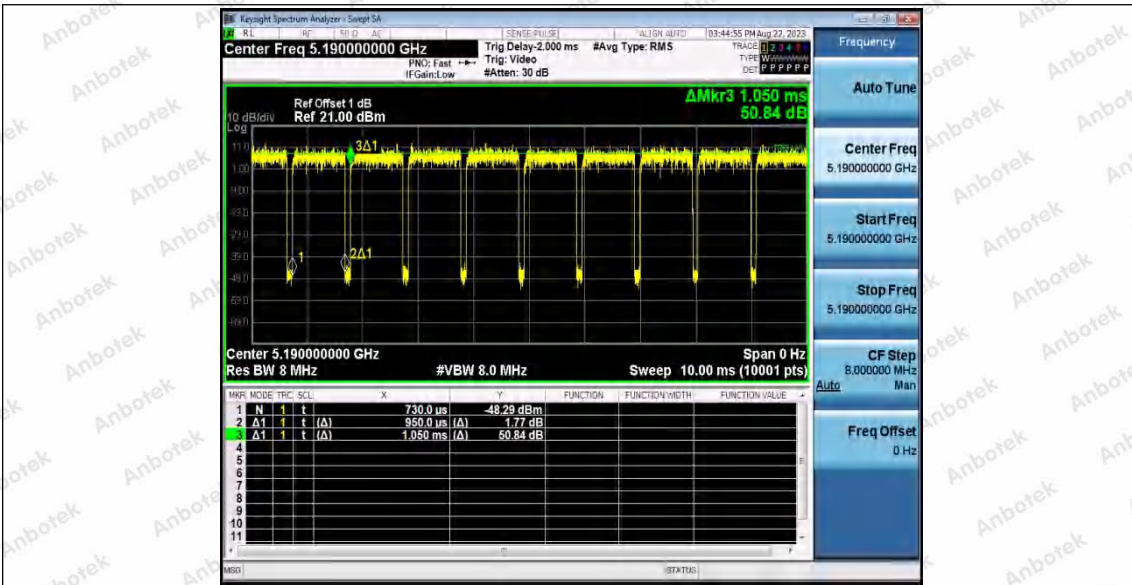

Shenzhen Anbotek Compliance Laboratory Limited

Address: 1/F., Building D, Sogood Science and Technology Park, Sanwei Community, Hangcheng Street, Bao'an District, Shenzhen, Guangdong, China.
Tel: (86) 0755-26066440 Fax: (86) 0755-26014772 Email: service@anbotek.com

Hotline: 400-003-0500
www.anbotek.com.cn