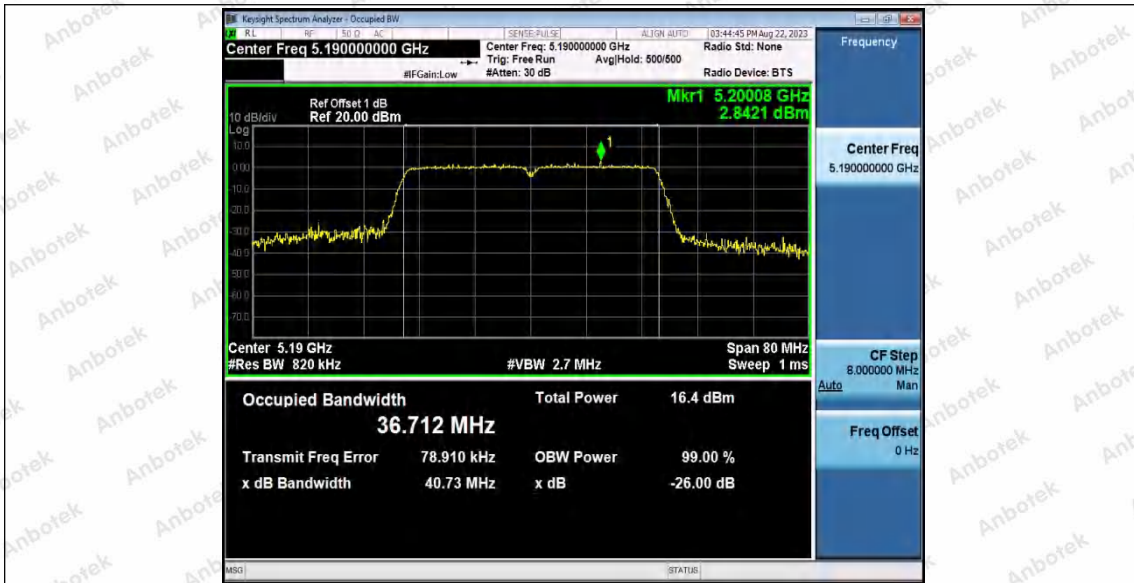

Shenzhen Anbotek Compliance Laboratory Limited

Address: 1/F., Building D, Sogood Science and Technology Park, Sanwei Community, Hangcheng Street, Bao'an District, Shenzhen, Guangdong, China.
Tel: (86) 0755-26066440 Fax: (86) 0755-26014772 Email: service@anbotek.com

Hotline 400-003-0500
www.anbotek.com.cn