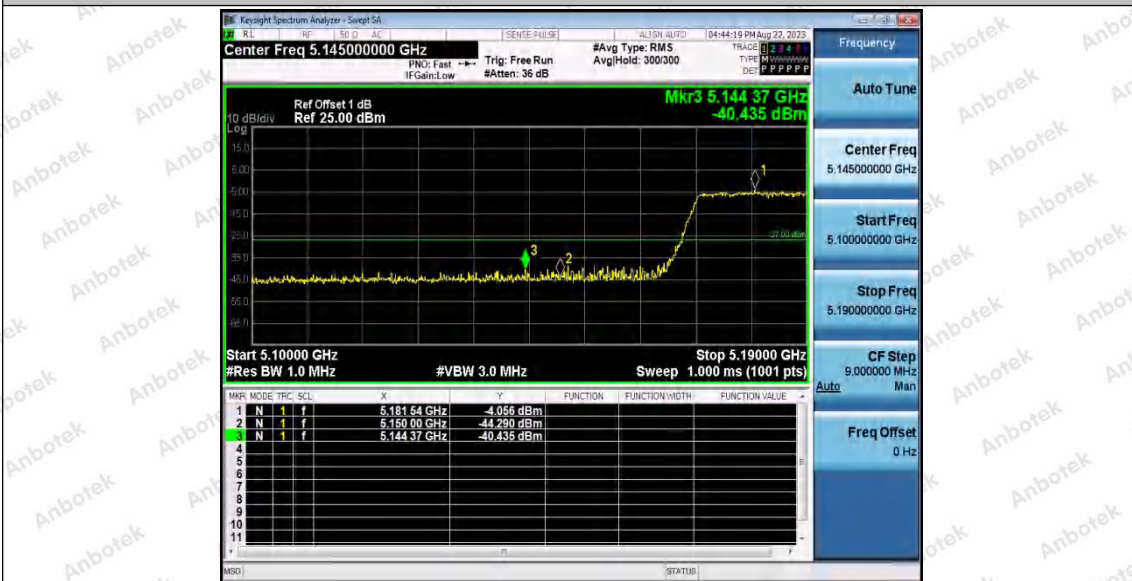

Hotline
 400-003-0500
 www.anbotek.com.cn

11AX40SISO_Ant2_High_5230

11AX80SISO_Ant1_Low_5210

Shenzhen Anbotek Compliance Laboratory Limited

Address: 1/F., Building D, Sogood Science and Technology Park, Sanwei Community, Hangcheng Street, Bao'an District, Shenzhen, Guangdong, China.
Tel: (86) 0755-26066440 Fax: (86) 0755-26014772 Email: service@anbotek.com