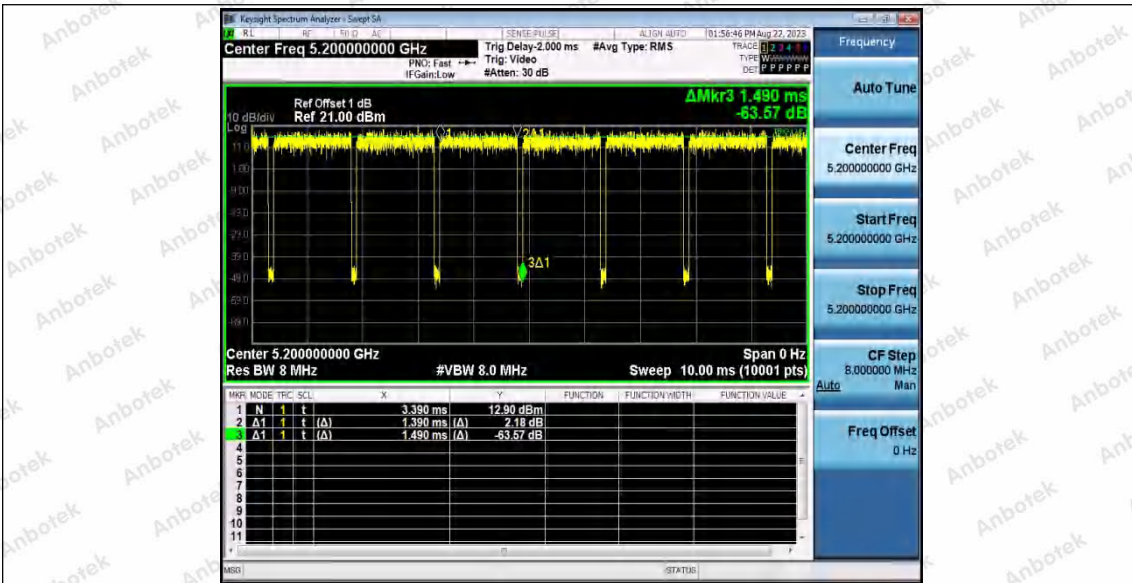

Shenzhen Anbotek Compliance Laboratory Limited

Address: 1/F., Building D, Sogood Science and Technology Park, Sanwei Community, Hangcheng Street, Bao'an District, Shenzhen, Guangdong, China.
Tel: (86) 0755-26066440 Fax: (86) 0755-26014772 Email: service@anbotek.com

Hotline 400-003-0500
www.anbotek.com.cn