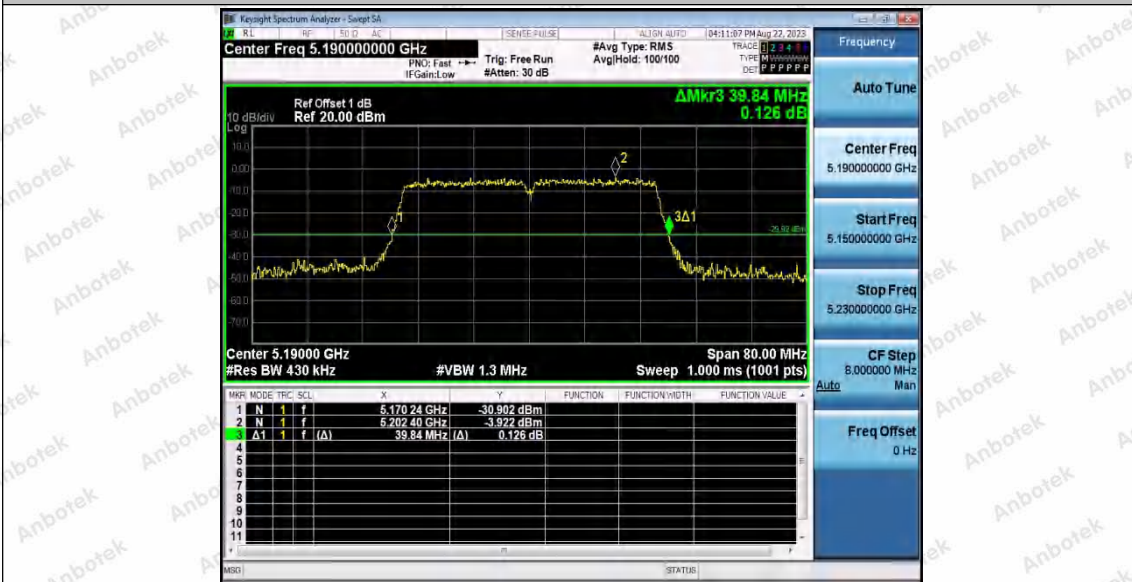

11AC40SISO_Ant2_5190