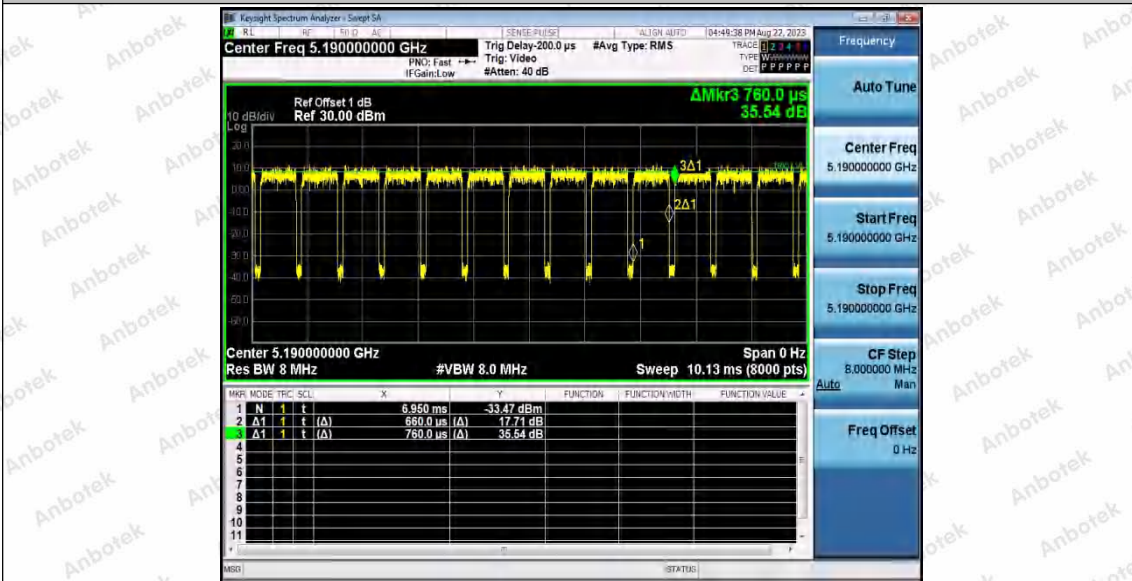

Hotline
 400-003-0500
 www.anbotek.com.cn

11AX40SISO_Ant1_5190

11AX40SISO_Ant2_5190

Shenzhen Anbotek Compliance Laboratory Limited

Address: 1/F., Building D, Sogood Science and Technology Park, Sanwei Community, Hangcheng Street, Bao'an District, Shenzhen, Guangdong, China.
 Tel: (86) 0755-26066440 Fax: (86) 0755-26014772 Email: service@anbotek.com