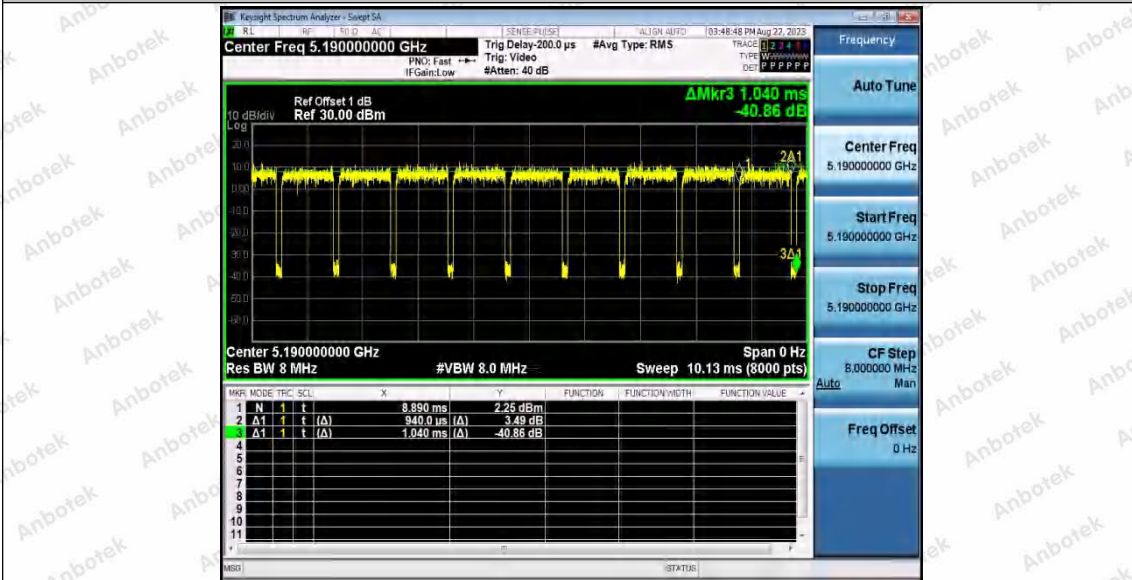

11N40SISO_Ant2_5190