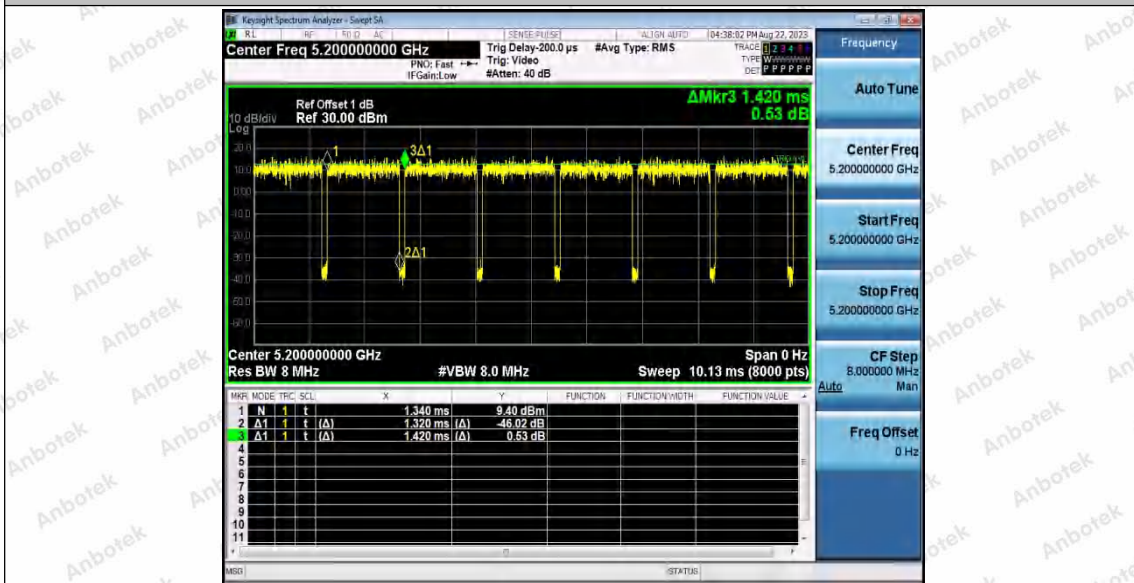

Hotline 400-003-0500
 www.anbotek.com.cn

11AX20SISO_Ant2_5180

11AX20SISO_Ant1_5200

Shenzhen Anbotek Compliance Laboratory Limited

Address: 1/F., Building D, Sogood Science and Technology Park, Sanwei Community, Hangcheng Street, Bao'an District, Shenzhen, Guangdong, China.
 Tel: (86) 0755-26066440 Fax: (86) 0755-26014772 Email: service@anbotek.com