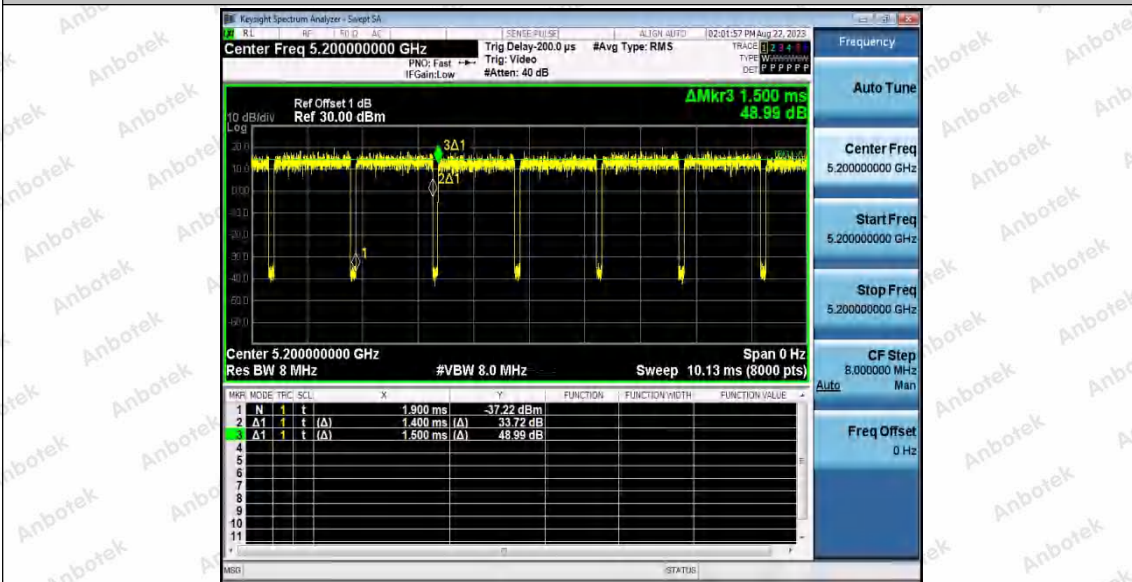

Hotline
400-003-0500
www.anbotek.com.cn

Test Graphs

11A_Ant2_5200

11A_Ant1_5240

Shenzhen Anbotek Compliance Laboratory Limited

Address: 1/F., Building D, Sogood Science and Technology Park, Sanwei Community, Hangcheng Street, Bao'an District, Shenzhen, Guangdong, China.
 Tel: (86) 0755-26066440 Fax: (86) 0755-26014772 Email: service@anbotek.com