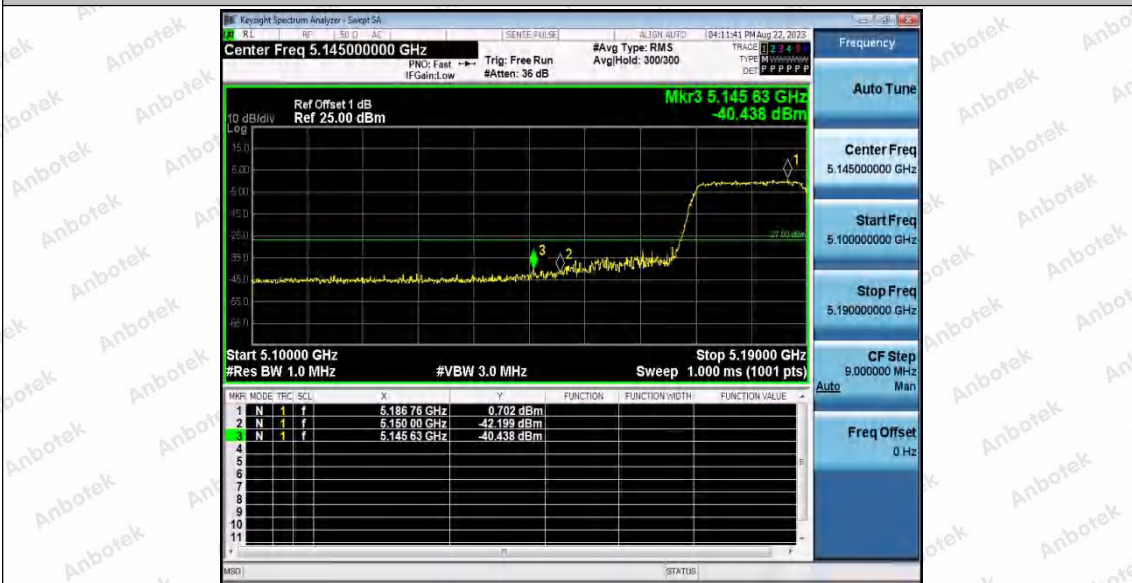

Hotline 400-003-0500
 www.anbotek.com.cn

11AC40SISO_Ant1_Low_5190

11AC40SISO_Ant2_Low_5190

Shenzhen Anbotek Compliance Laboratory Limited

Address: 1/F., Building D, Sogood Science and Technology Park, Sanwei Community, Hangcheng Street, Bao'an District, Shenzhen, Guangdong, China.
 Tel: (86) 0755-26066440 Fax: (86) 0755-26014772 Email: service@anbotek.com