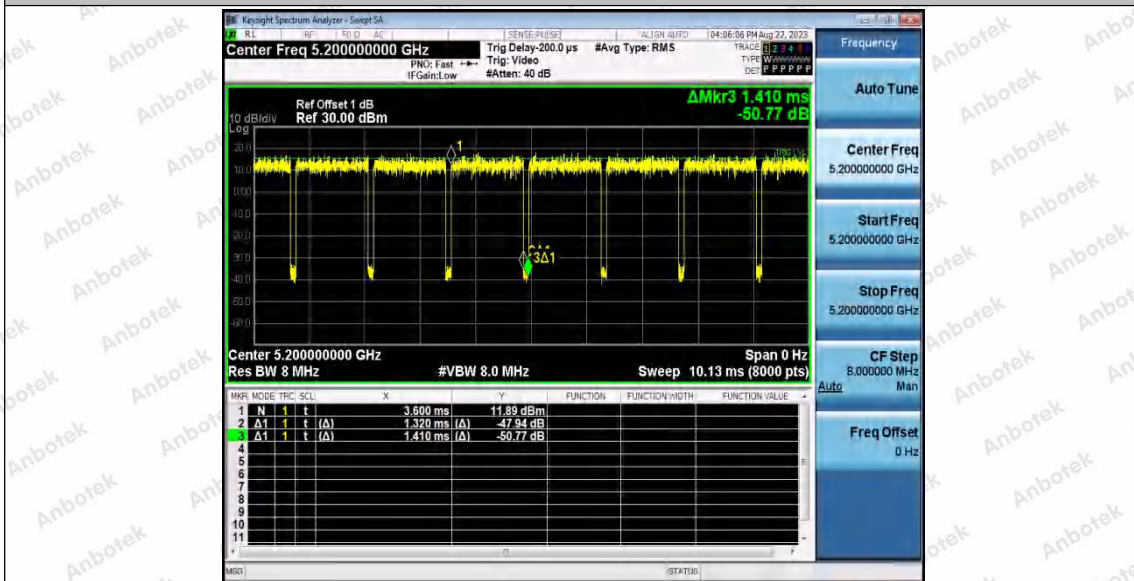

Hotline
 400-003-0500
 www.anbotek.com.cn

11AC20SISO_Ant1_5200

11AC20SISO_Ant2_5200

Shenzhen Anbotek Compliance Laboratory Limited

Address: 1/F., Building D, Sogood Science and Technology Park, Sanwei Community, Hangcheng Street, Bao'an District, Shenzhen, Guangdong, China.
Tel: (86) 0755-26066440 Fax: (86) 0755-26014772 Email: service@anbotek.com