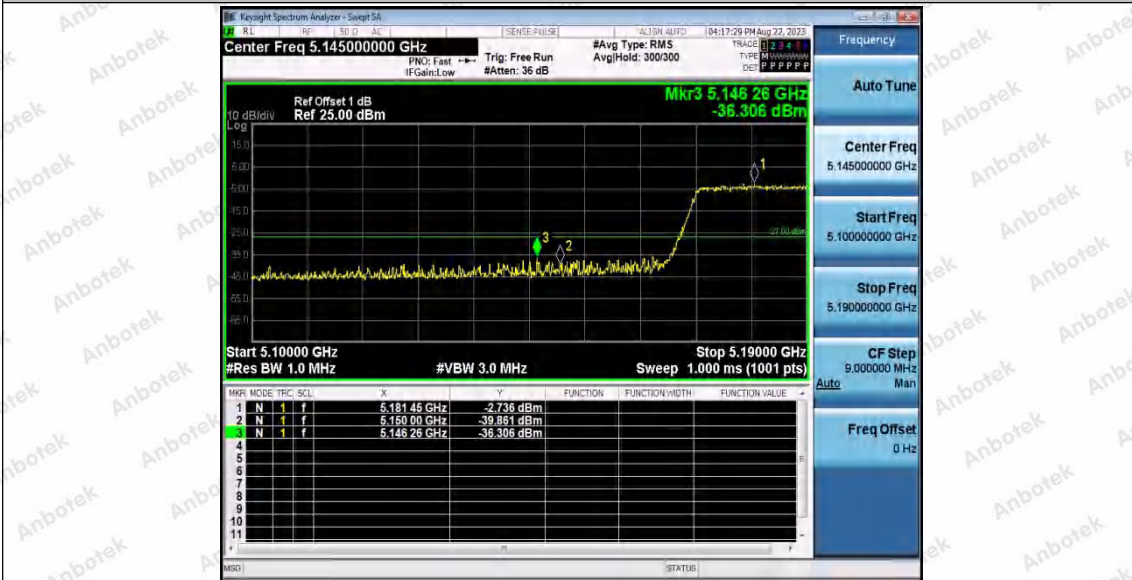

11AC80SISO_Ant2_Low_5210