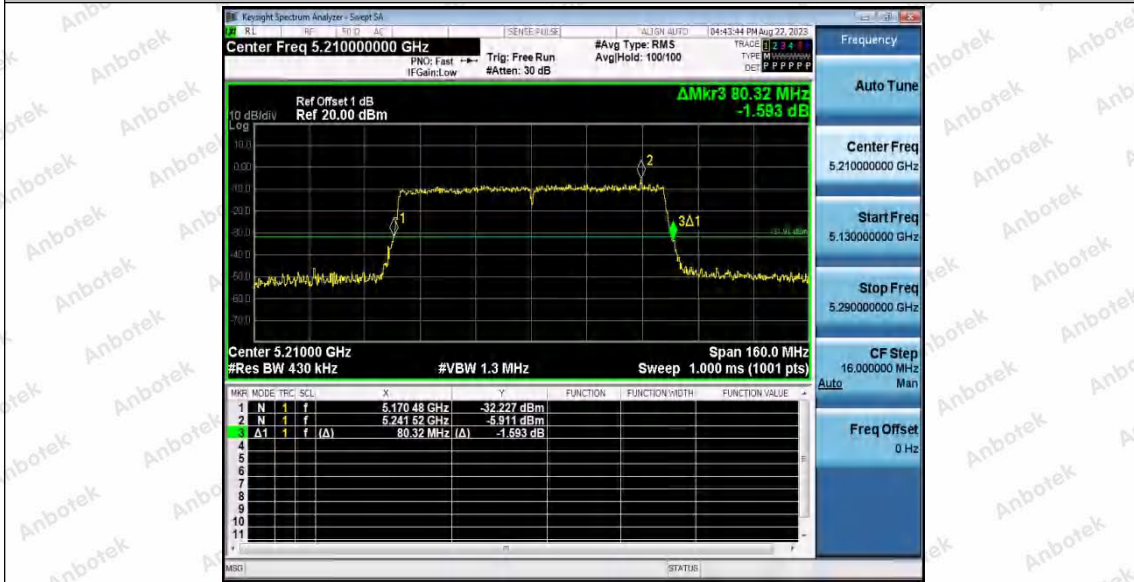

11AX80SISO_Ant1_5210