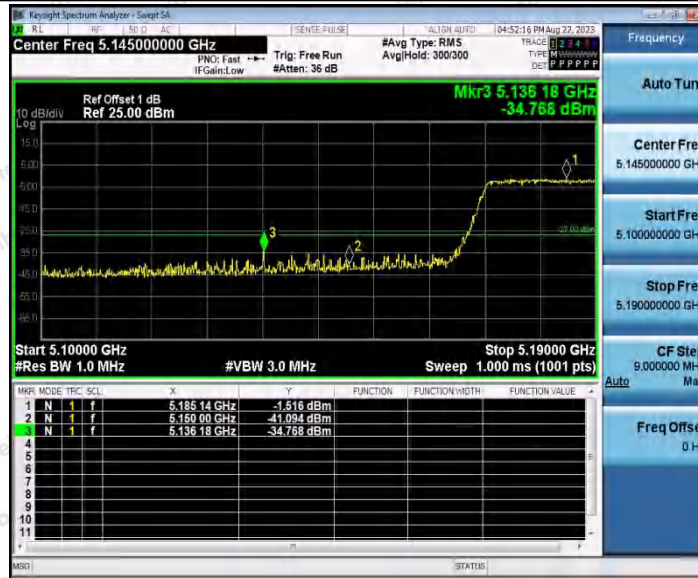

11AX80SISO_Ant2_Low_5210