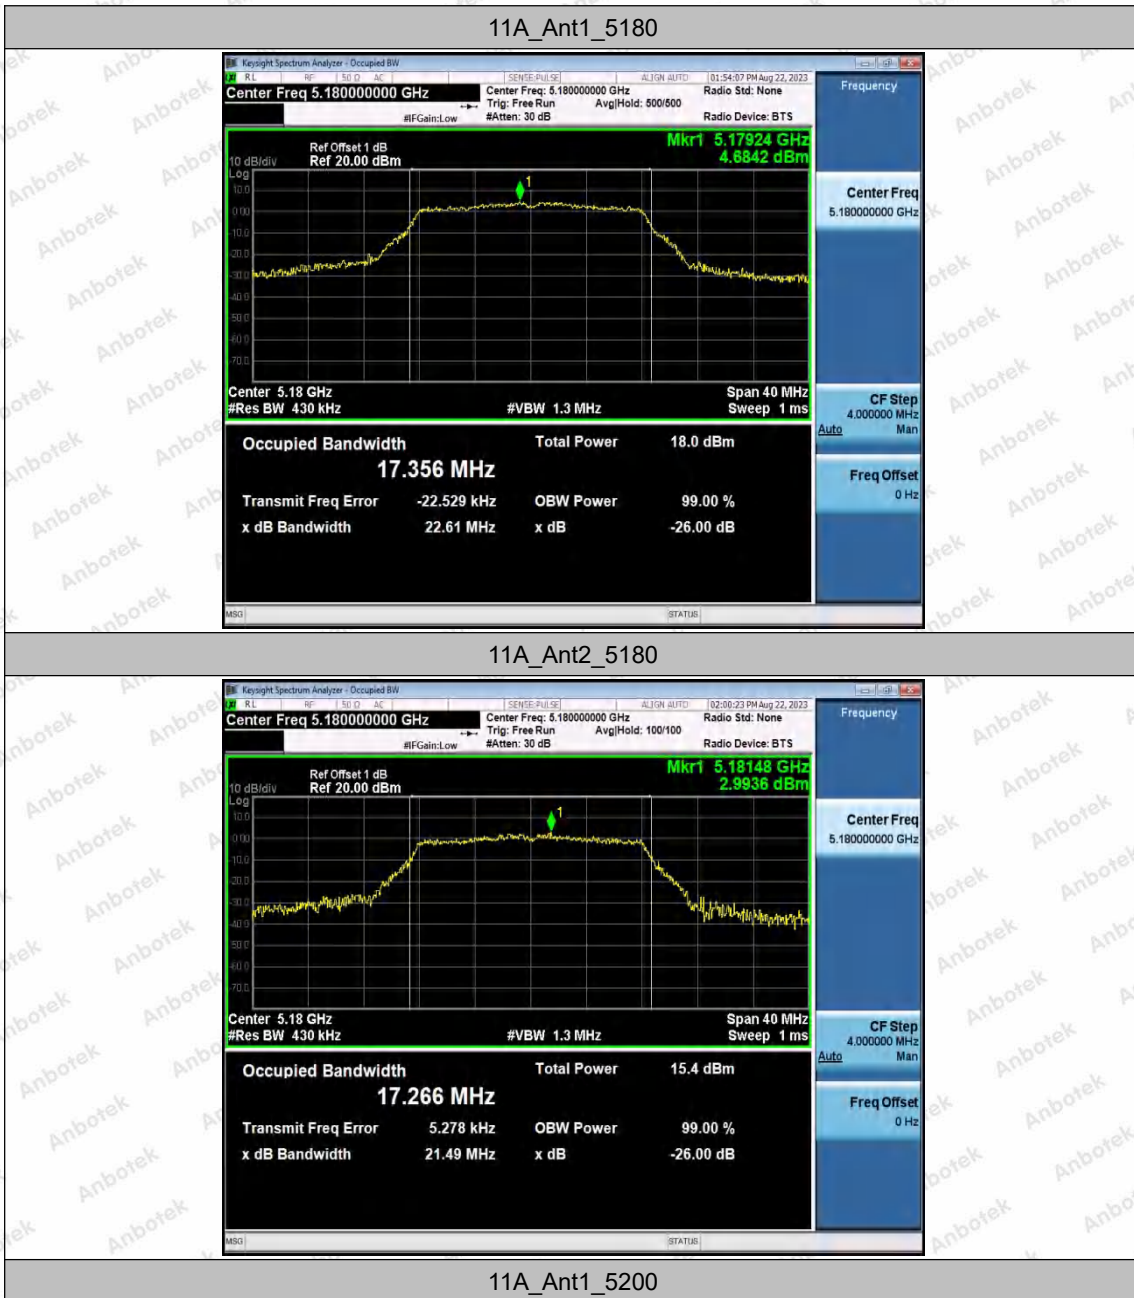

Test Graphs

Shenzhen Anbotek Compliance Laboratory Limited

Address: 1/F., Building D, Sogood Science and Technology Park, Sanwei Community, Hangcheng Street, Bao'an District, Shenzhen, Guangdong, China.
Tel: (86) 0755-26066440 Fax: (86) 0755-26014772 Email: service@anbotek.com

Hotline
400-003-0500
www.anbotek.com.cn