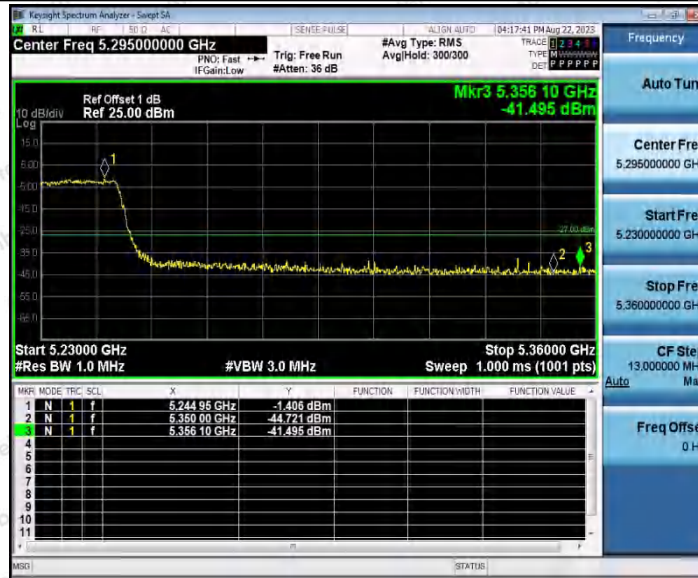

11AC80SISO_Ant2_High_5210