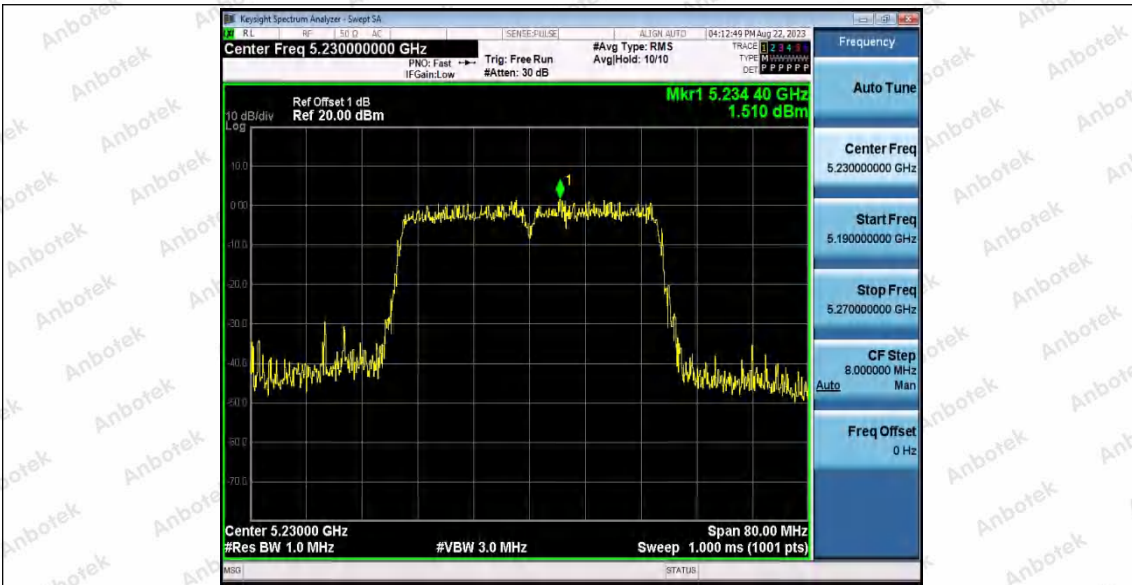

Shenzhen Anbotek Compliance Laboratory Limited

Address: 1/F., Building D, Sogood Science and Technology Park, Sanwei Community, Hangcheng Street, Bao'an District, Shenzhen, Guangdong, China.
Tel: (86) 0755-26066440 Fax: (86) 0755-26014772 Email: service@anbotek.com

Hotline
400-003-0500
www.anbotek.com.cn