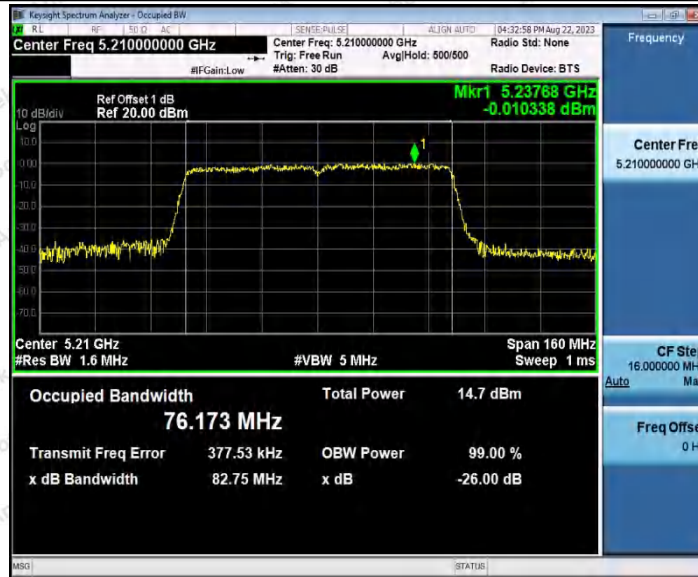

11AC80SISO_Ant1_5210

11AC80SISO_Ant2_5210

Shenzhen Anbotek Compliance Laboratory Limited

Address: 1/F., Building D, Sogood Science and Technology Park, Sanwei Community, Hangcheng Street, Bao'an District, Shenzhen, Guangdong, China.
Tel: (86) 0755-26066440 Fax: (86) 0755-26014772 Email: service@anbotek.com

Hotline 400-003-0500
www.anbotek.com.cn