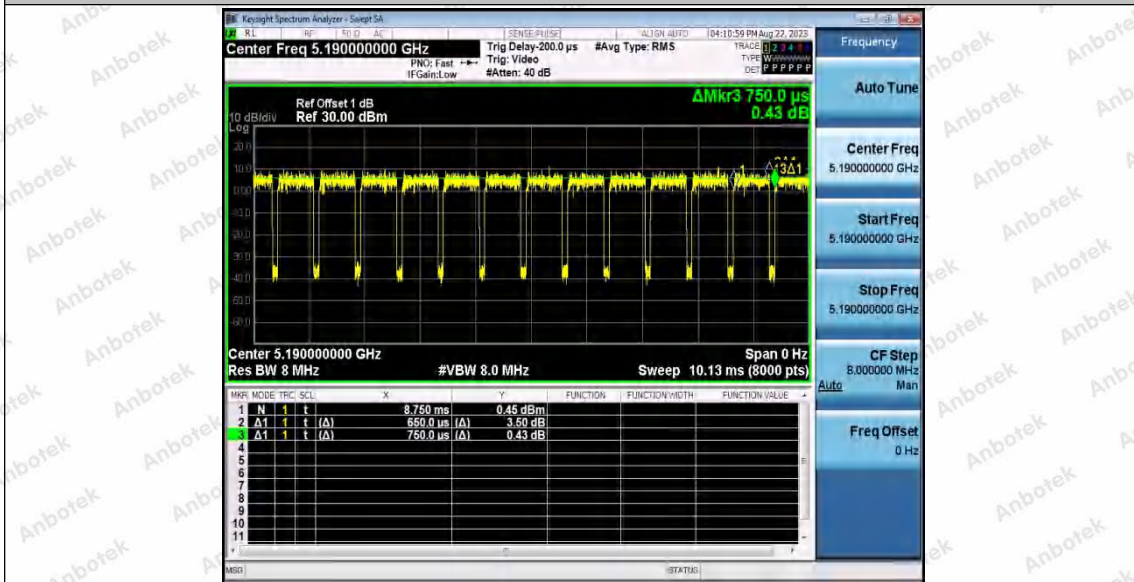

11AC40SISO_Ant2_5190