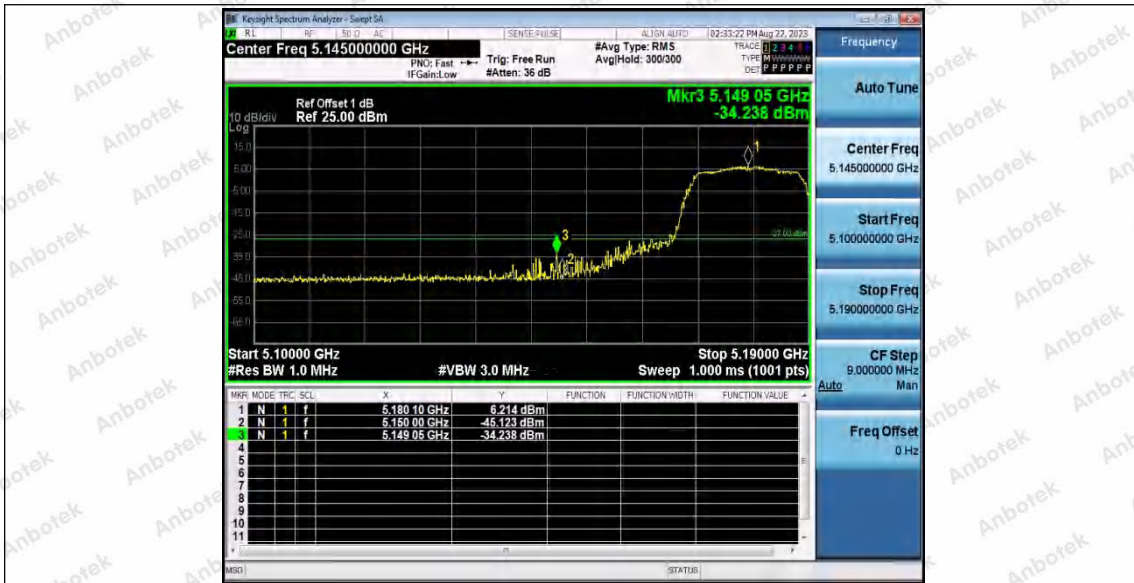

Shenzhen Anbotek Compliance Laboratory Limited

Address: 1/F., Building D, Sogood Science and Technology Park, Sanwei Community, Hangcheng Street, Bao'an District, Shenzhen, Guangdong, China.
Tel: (86) 0755-26066440 Fax: (86) 0755-26014772 Email: service@anbotek.com

Hotline: 400-003-0500
www.anbotek.com.cn