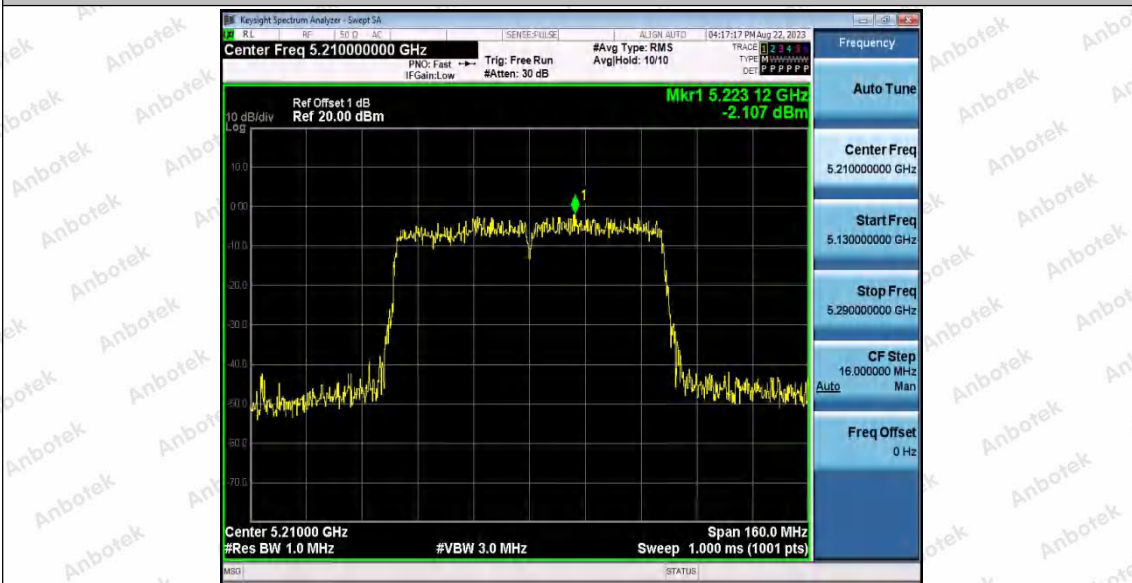

Shenzhen Anbotek Compliance Laboratory Limited

Address: 1/F., Building D, Sogood Science and Technology Park, Sanwei Community, Hangcheng Street, Bao'an District, Shenzhen, Guangdong, China.
Tel: (86) 0755-26066440 Fax: (86) 0755-26014772 Email: service@anbotek.com

Hotline
400-003-0500
www.anbotek.com.cn