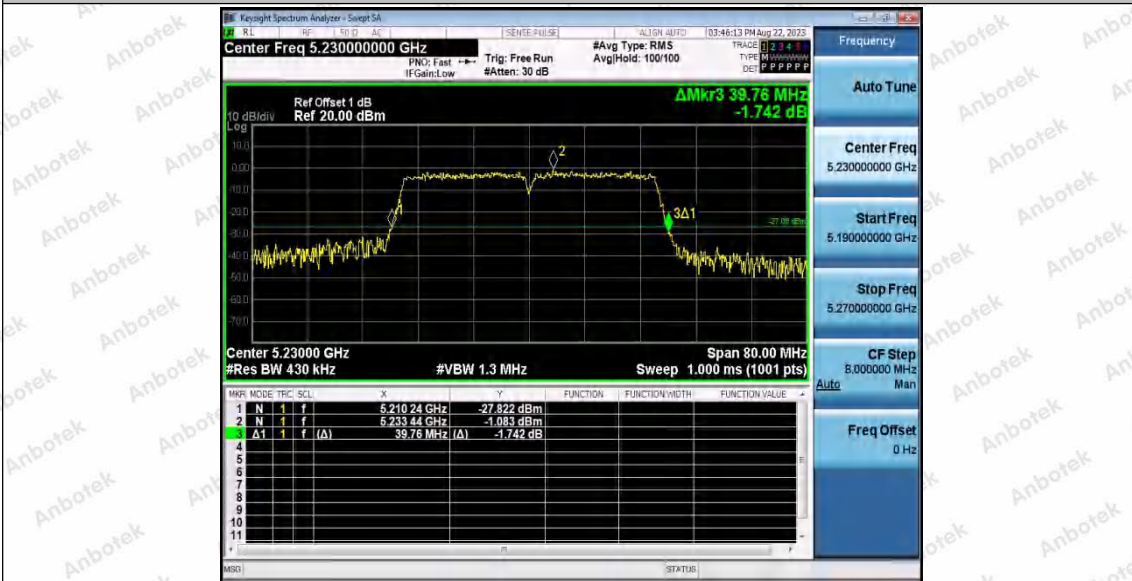

11N40SISO_Ant1_5230

Shenzhen Anbotek Compliance Laboratory Limited

Address: 1/F., Building D, Sogood Science and Technology Park, Sanwei Community, Hangcheng Street, Bao'an District, Shenzhen, Guangdong, China.
Tel: (86) 0755-26066440 Fax: (86) 0755-26014772 Email: service@anbotek.com

Hotline
400-003-0500
www.anbotek.com.cn