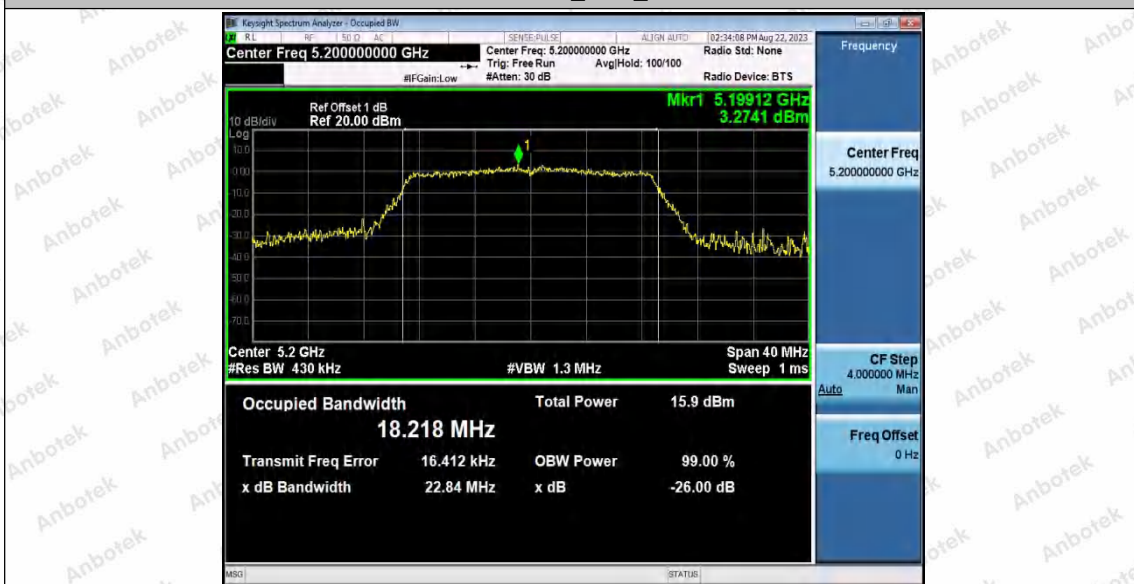

11N20SISO_Ant2_5200

Shenzhen Anbotek Compliance Laboratory Limited

Address: 1/F., Building D, Sogood Science and Technology Park, Sanwei Community, Hangcheng Street, Bao'an District, Shenzhen, Guangdong, China.
Tel: (86) 0755-26066440 Fax: (86) 0755-26014772 Email: service@anbotek.com

Hotline 400-003-0500
www.anbotek.com.cn