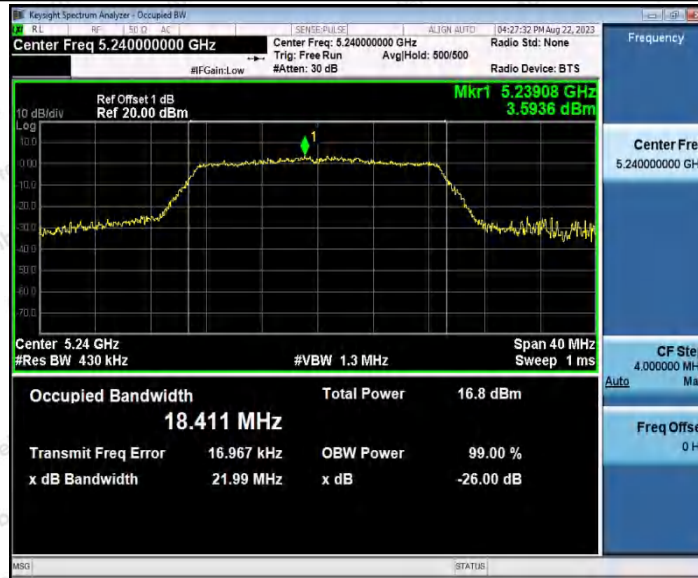

11AC20SISO_Ant1_5240