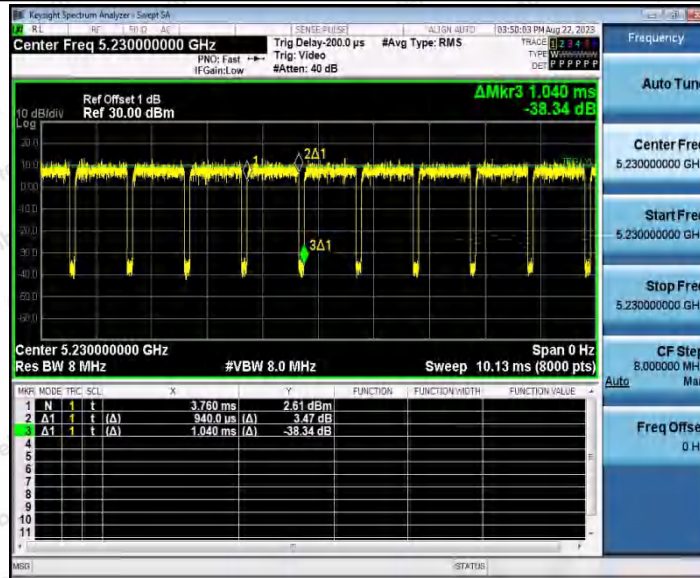

11N40SISO_Ant2_5230