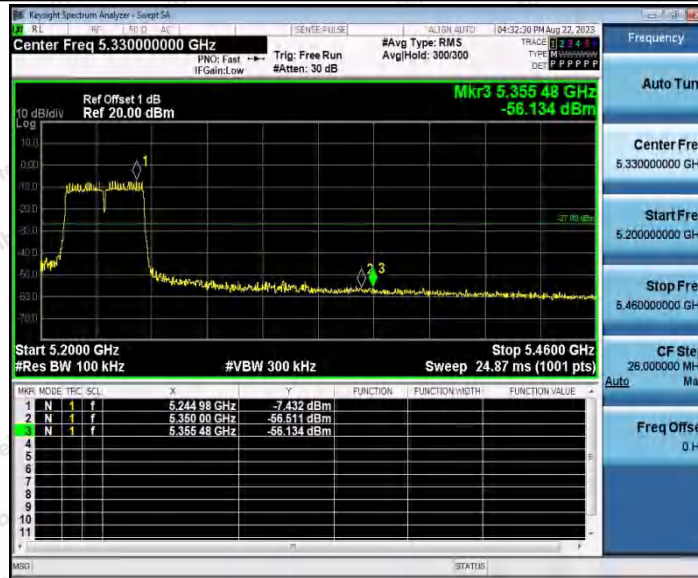

11AC40SISO_Ant1_High_5230