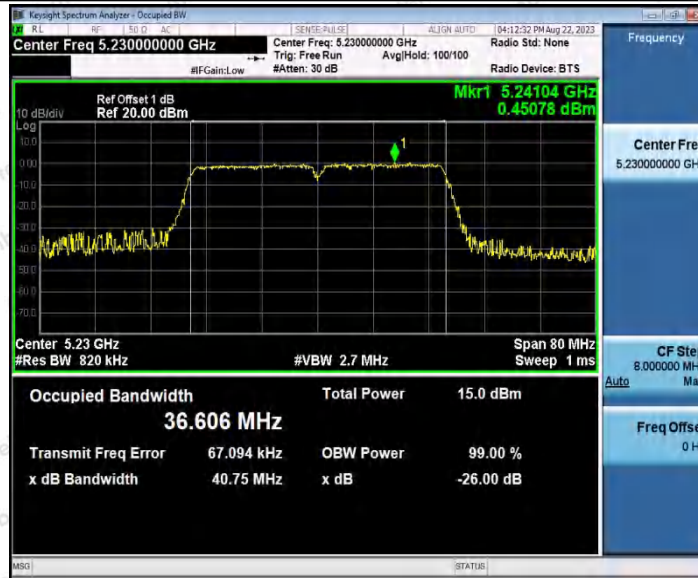

11AC40SISO_Ant2_5230