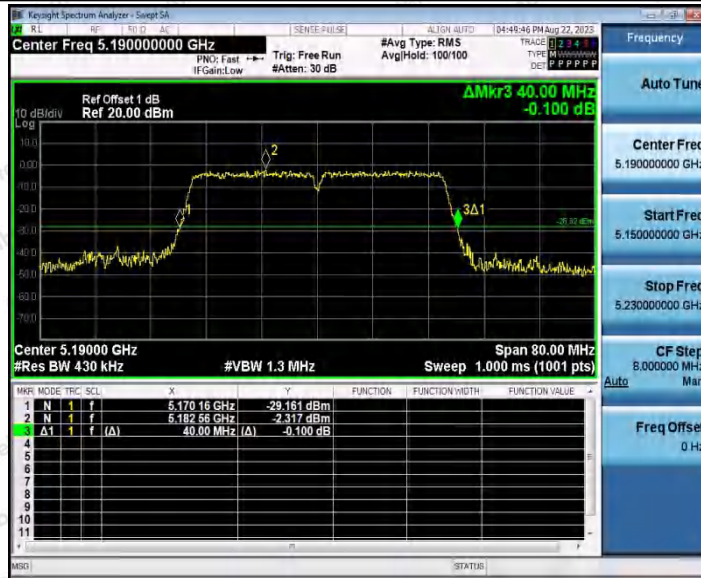

11AX40SISO_Ant2_5190