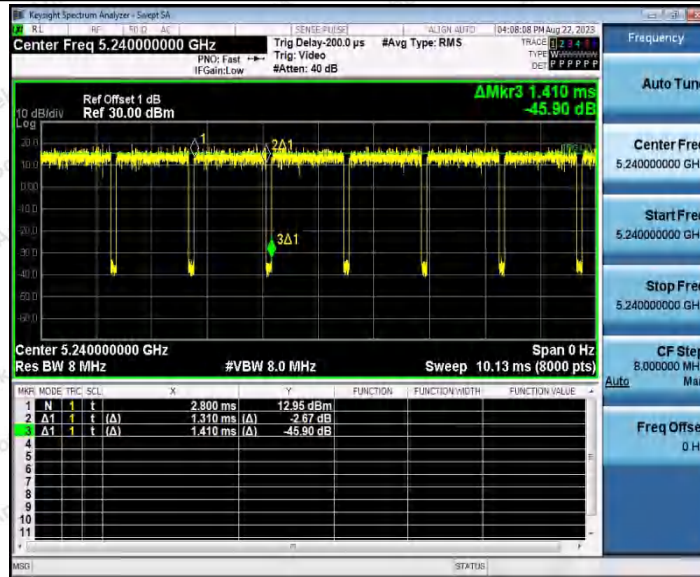

11AC20SISO_Ant2_5240

11AC40SISO_Ant1_5190

Shenzhen Anbotek Compliance Laboratory Limited

Address: 1/F., Building D, Sogood Science and Technology Park, Sanwei Community, Hangcheng Street, Bao'an District, Shenzhen, Guangdong, China.
Tel: (86) 0755-26066440 Fax: (86) 0755-26014772 Email: service@anbotek.com

Hotline 400-003-0500
www.anbotek.com.cn