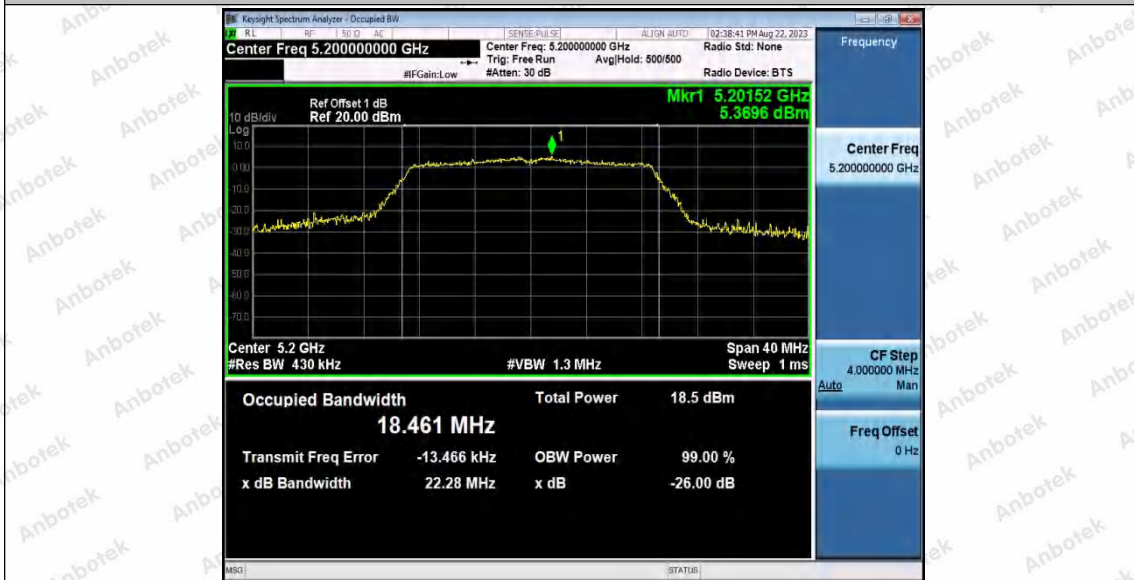

11N20SISO_Ant1_5200