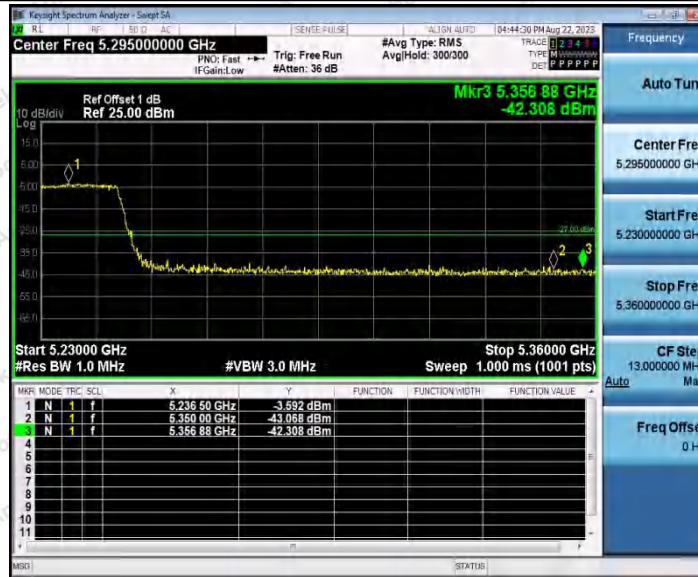

11AX80SISO_Ant1_High_5210

11AX80SISO_Ant2_High_5210

Shenzhen Anbotek Compliance Laboratory Limited

Address: 1/F., Building D, Sogood Science and Technology Park, Sanwei Community, Hangcheng Street, Bao'an District, Shenzhen, Guangdong, China.
Tel: (86) 0755-26066440 Fax: (86) 0755-26014772 Email: service@anbotek.com

Hotline
400-003-0500
www.anbotek.com.cn