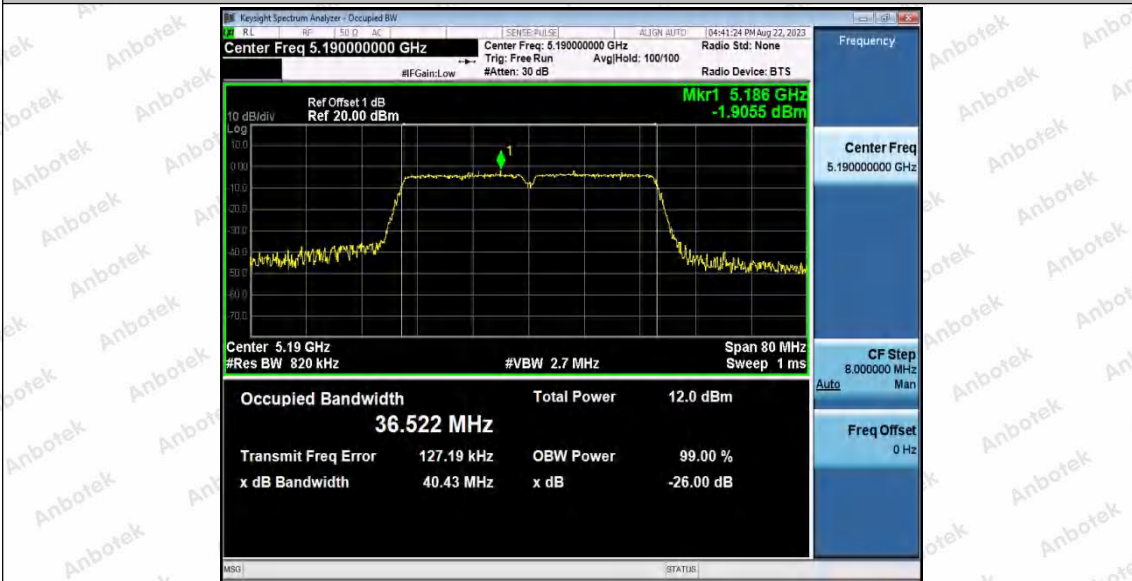

11AX40SISO_Ant1_5190

Shenzhen Anbotek Compliance Laboratory Limited

Address: 1/F., Building D, Sogood Science and Technology Park, Sanwei Community, Hangcheng Street, Bao'an District, Shenzhen, Guangdong, China.
Tel: (86) 0755-26066440 Fax: (86) 0755-26014772 Email: service@anbotek.com

Hotline 400-003-0500
www.anbotek.com.cn