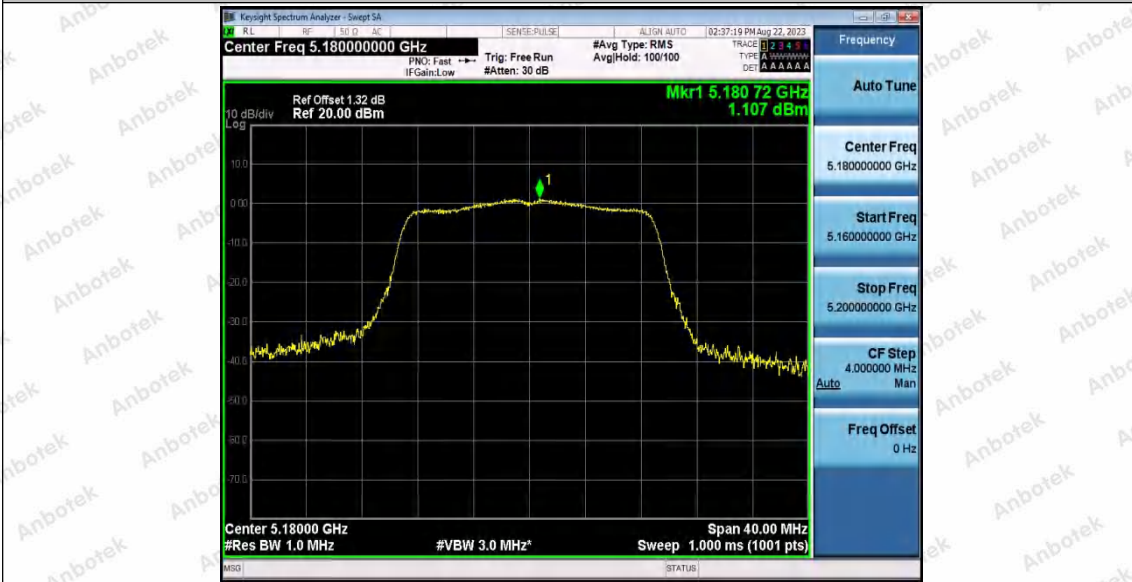

11N20SISO_Ant1_5180