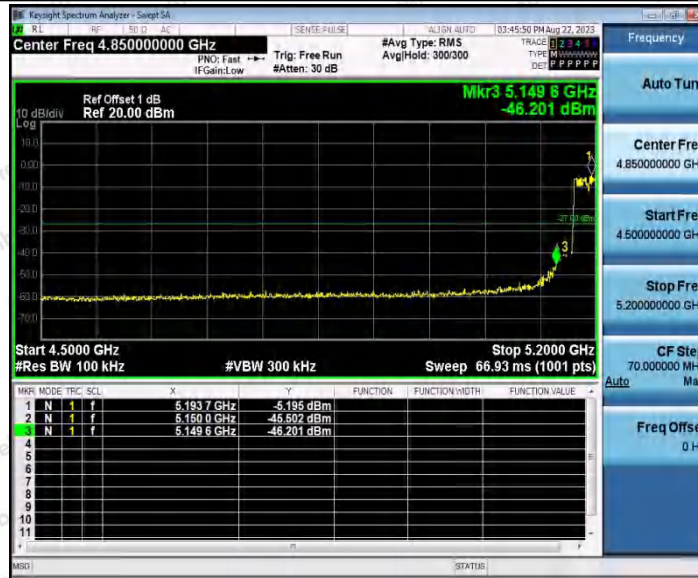

11N40SISO_Ant1_Low_5190