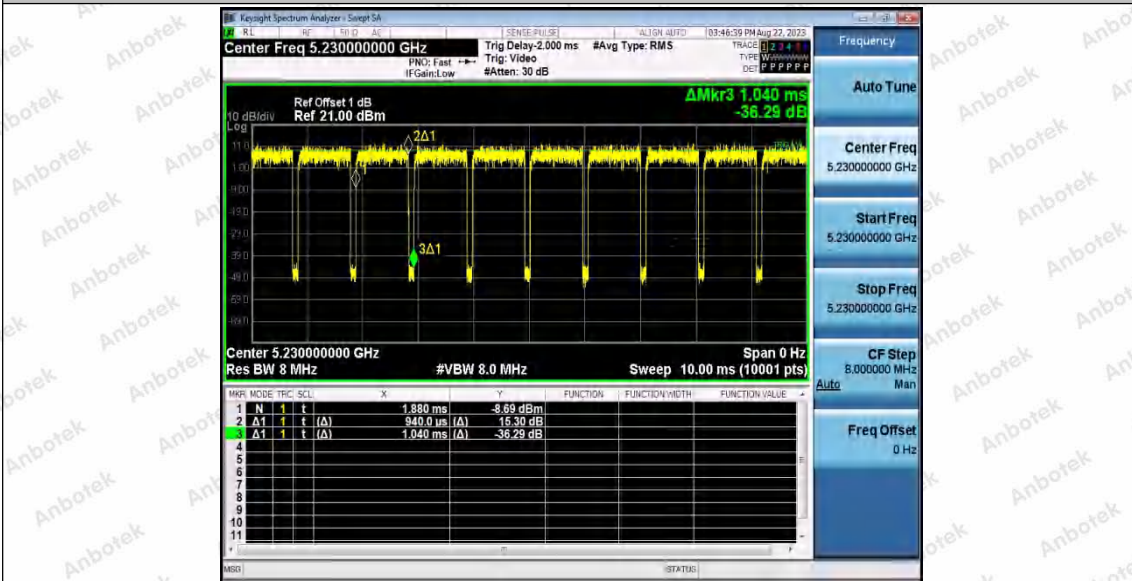

Hotline 400-003-0500
 www.anbotek.com.cn

11N40SISO_Ant2_5190

11N40SISO_Ant1_5230

Shenzhen Anbotek Compliance Laboratory Limited

Address: 1/F., Building D, Sogood Science and Technology Park, Sanwei Community, Hangcheng Street, Bao'an District, Shenzhen, Guangdong, China.
 Tel: (86) 0755-26066440 Fax: (86) 0755-26014772 Email: service@anbotek.com