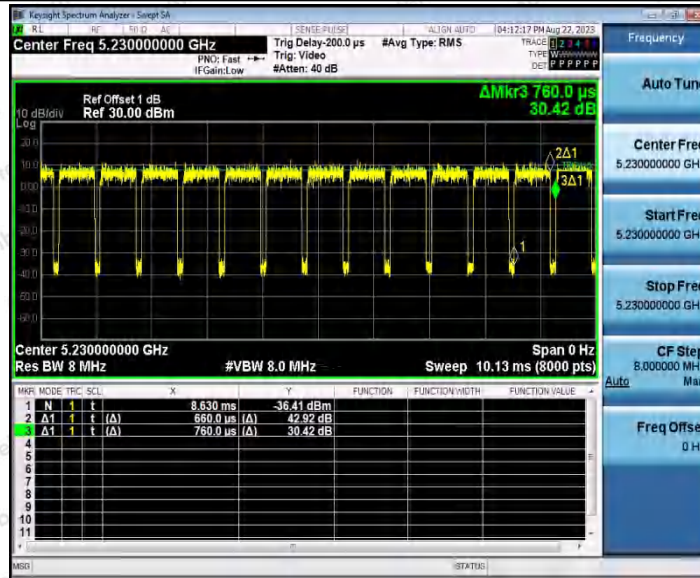

11AC40SISO_Ant2_5230