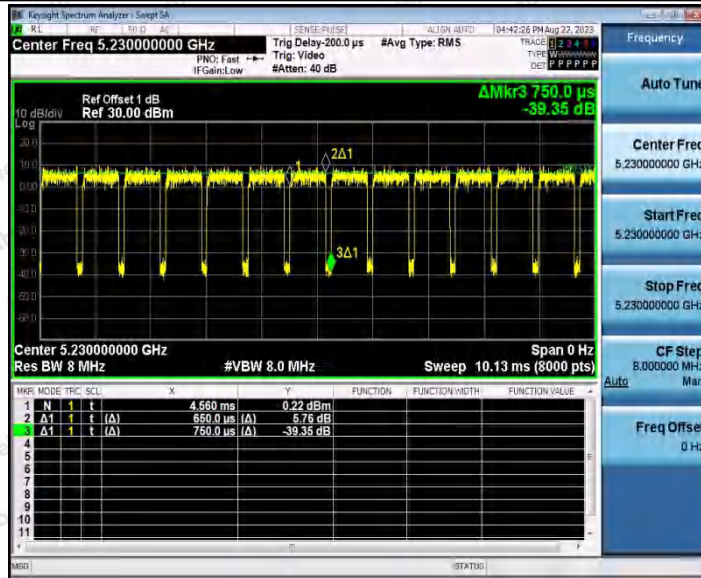

11AX40SISO_Ant1_5230