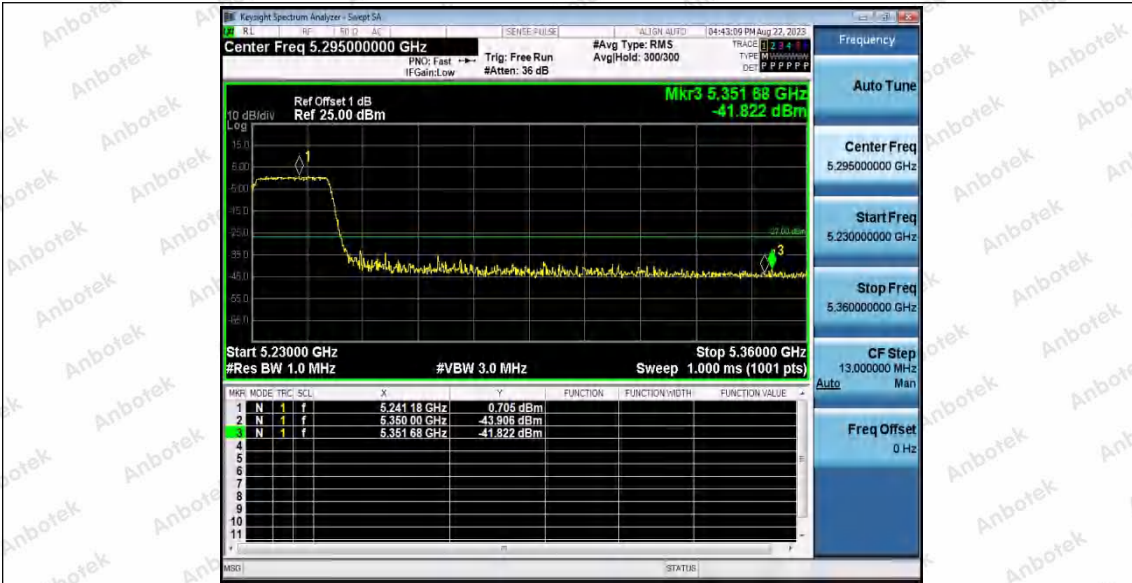

Shenzhen Anbotek Compliance Laboratory Limited

Address: 1/F., Building D, Sogood Science and Technology Park, Sanwei Community, Hangcheng Street, Bao'an District, Shenzhen, Guangdong, China.
Tel: (86) 0755-26066440 Fax: (86) 0755-26014772 Email: service@anbotek.com

Hotline 400-003-0500
www.anbotek.com.cn