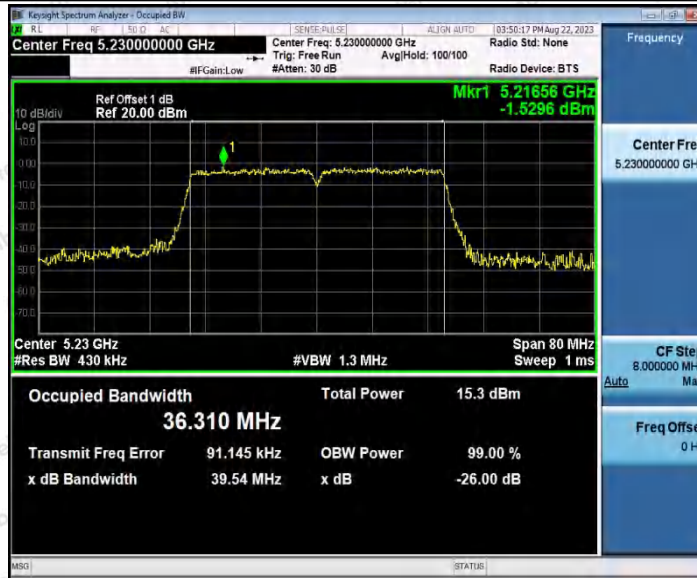

11N40SISO_Ant2_5230