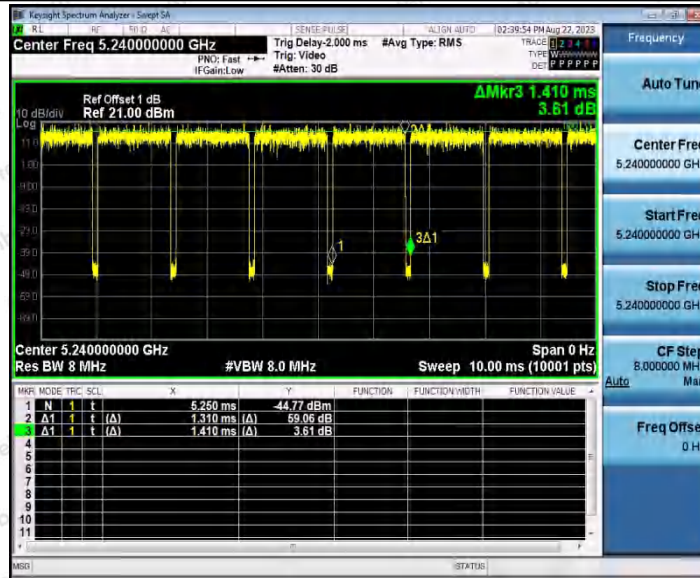

11N20SISO_Ant1_5240