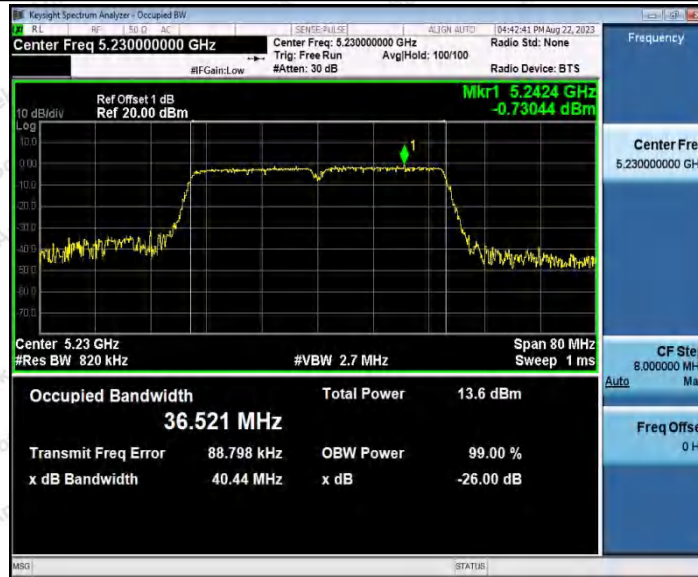

11AX40SISO_Ant1_5230

11AX40SISO_Ant2_5230

Shenzhen Anbotek Compliance Laboratory Limited

Address: 1/F., Building D, Sogood Science and Technology Park, Sanwei Community, Hangcheng Street, Bao'an District, Shenzhen, Guangdong, China.
Tel: (86) 0755-26066440 Fax: (86) 0755-26014772 Email: service@anbotek.com

Hotline
400-003-0500
www.anbotek.com.cn