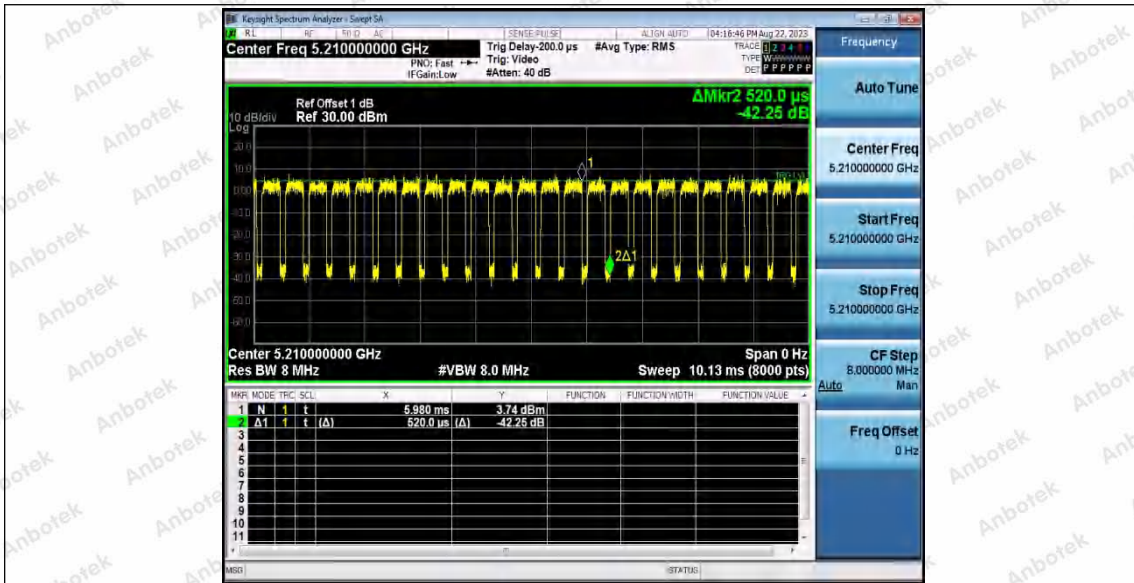

Shenzhen Anbotek Compliance Laboratory Limited

Address: 1/F., Building D, Sogood Science and Technology Park, Sanwei Community, Hangcheng Street, Bao'an District, Shenzhen, Guangdong, China.
Tel: (86) 0755-26066440 Fax: (86) 0755-26014772 Email: service@anbotek.com

Hotline 400-003-0500
www.anbotek.com.cn