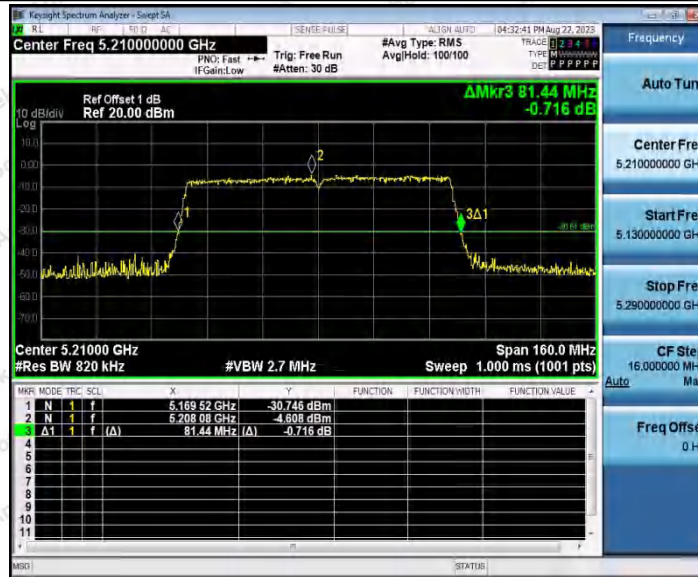

11AC80SISO_Ant1_5210

11AC80SISO_Ant2_5210

Shenzhen Anbotek Compliance Laboratory Limited

Address: 1/F., Building D, Sogood Science and Technology Park, Sanwei Community, Hangcheng Street, Bao'an District, Shenzhen, Guangdong, China.
Tel: (86) 0755-26066440 Fax: (86) 0755-26014772 Email: service@anbotek.com

Hotline
400-003-0500
www.anbotek.com.cn