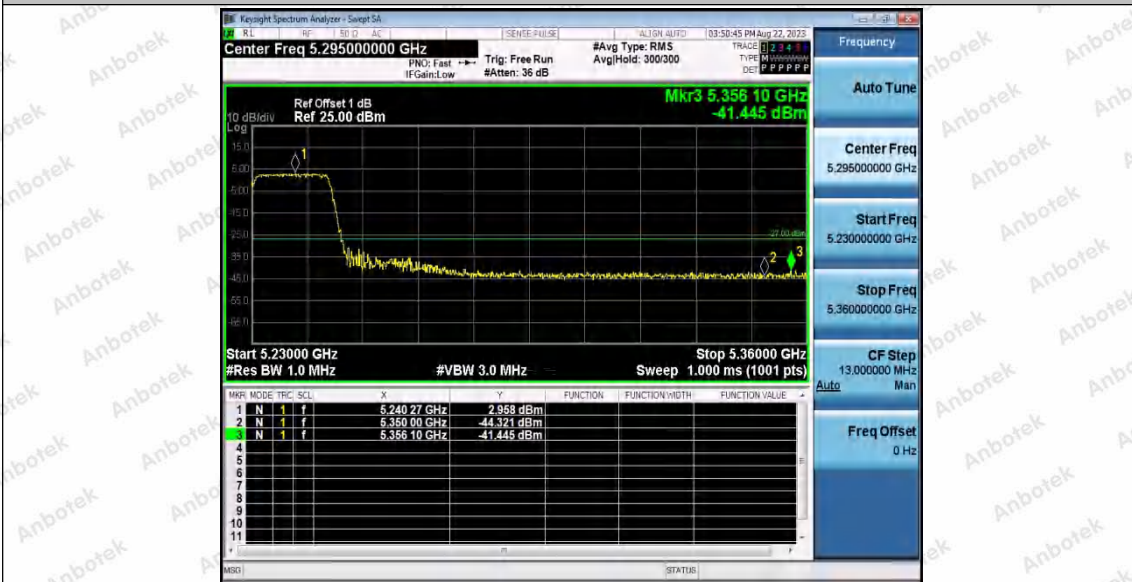

11N40SISO_Ant2_High_5230