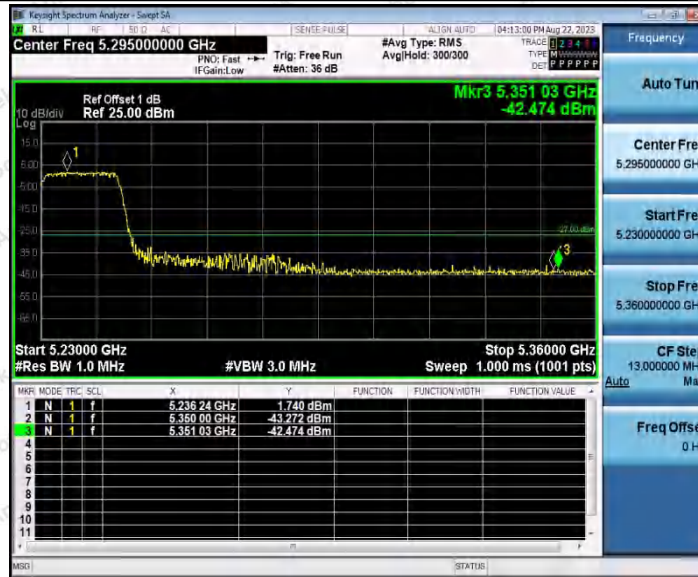

11AC40SISO_Ant2_High_5230

11AC80SISO_Ant1_Low_5210

Shenzhen Anbotek Compliance Laboratory Limited

Address: 1/F., Building D, Sogood Science and Technology Park, Sanwei Community, Hangcheng Street, Bao'an District, Shenzhen, Guangdong, China.
Tel: (86) 0755-26066440 Fax: (86) 0755-26014772 Email: service@anbotek.com

Hotline
400-003-0500
www.anbotek.com.cn