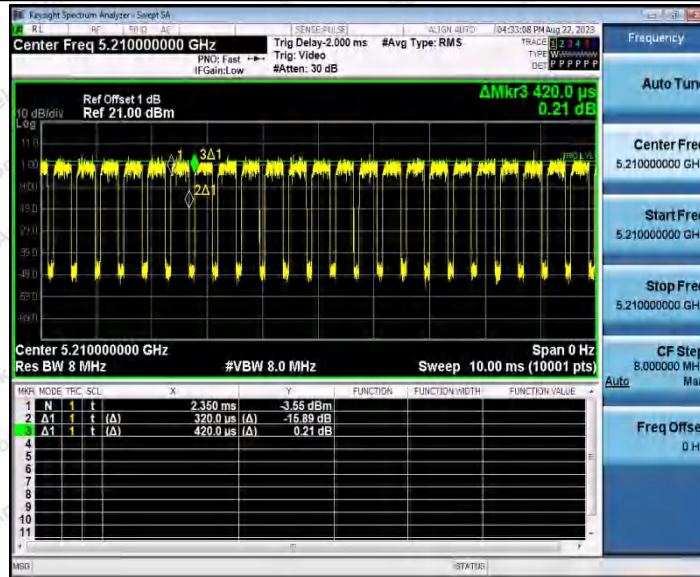

11AC80SISO_Ant1_5210

11AC80SISO_Ant2_5210

Shenzhen Anbotek Compliance Laboratory Limited

Address: 1/F., Building D, Sogood Science and Technology Park, Sanwei Community, Hangcheng Street, Bao'an District, Shenzhen, Guangdong, China.
Tel: (86) 0755-26066440 Fax: (86) 0755-26014772 Email: service@anbotek.com

Hotline 400-003-0500
www.anbotek.com.cn