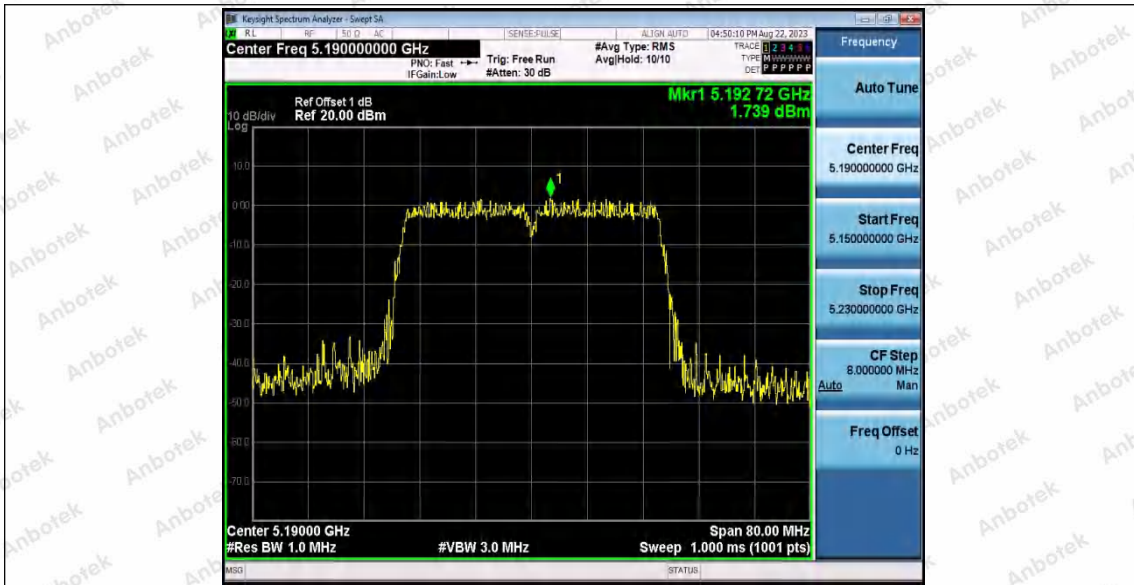

Shenzhen Anbotek Compliance Laboratory Limited

Address: 1/F., Building D, Sogood Science and Technology Park, Sanwei Community, Hangcheng Street, Bao'an District, Shenzhen, Guangdong, China.
Tel: (86) 0755-26066440 Fax: (86) 0755-26014772 Email: service@anbotek.com

Hotline
400-003-0500
www.anbotek.com.cn