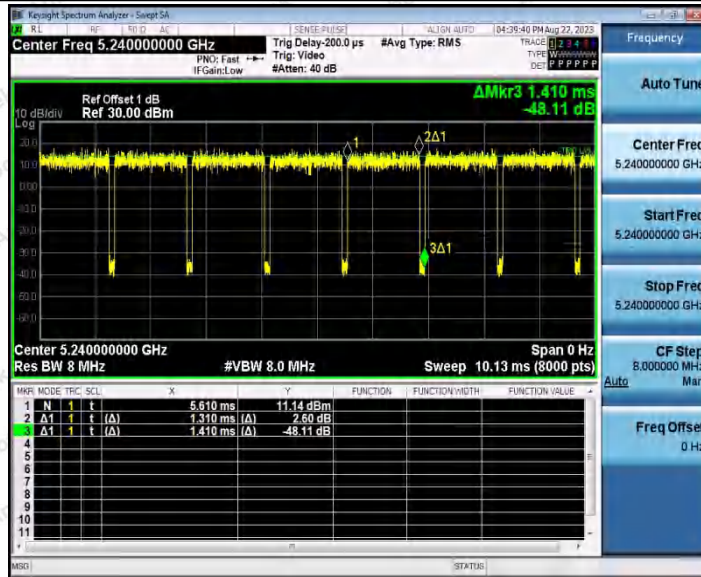

11AX20SISO_Ant1_5240

11AX20SISO_Ant2_5240

Shenzhen Anbotek Compliance Laboratory Limited

Address: 1/F., Building D, Sogood Science and Technology Park, Sanwei Community, Hangcheng Street, Bao'an District, Shenzhen, Guangdong, China.
Tel: (86) 0755-26066440 Fax: (86) 0755-26014772 Email: service@anbotek.com

Hotline
400-003-0500
www.anbotek.com.cn