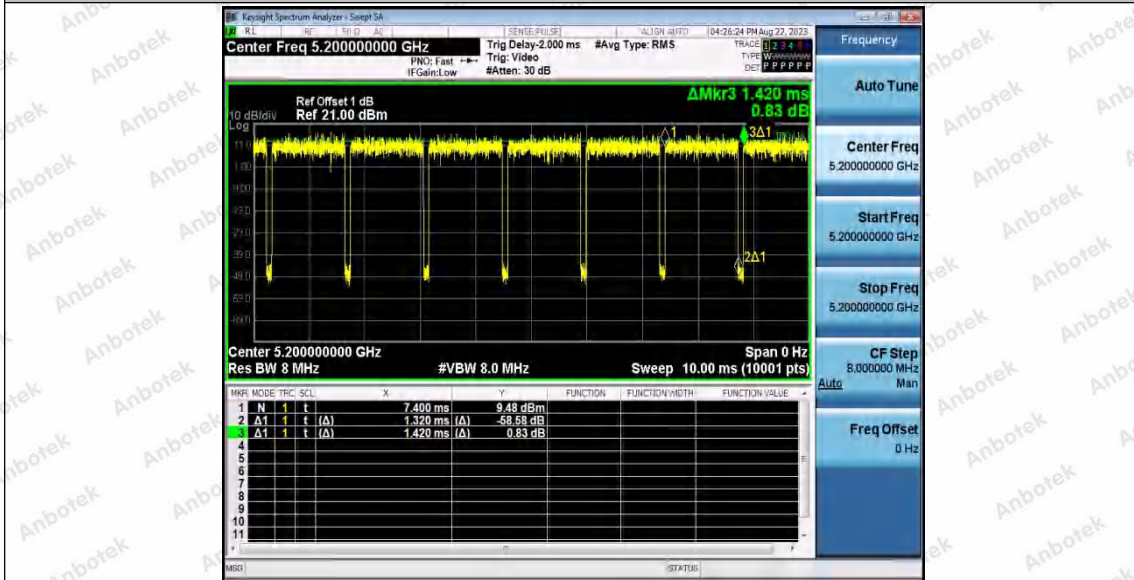

11AC20SISO_Ant1_5200