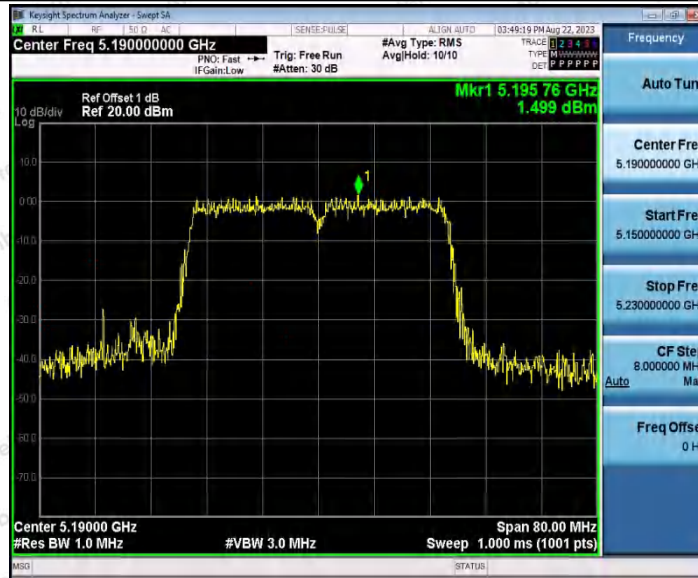

11N40SISO_Ant2_5190