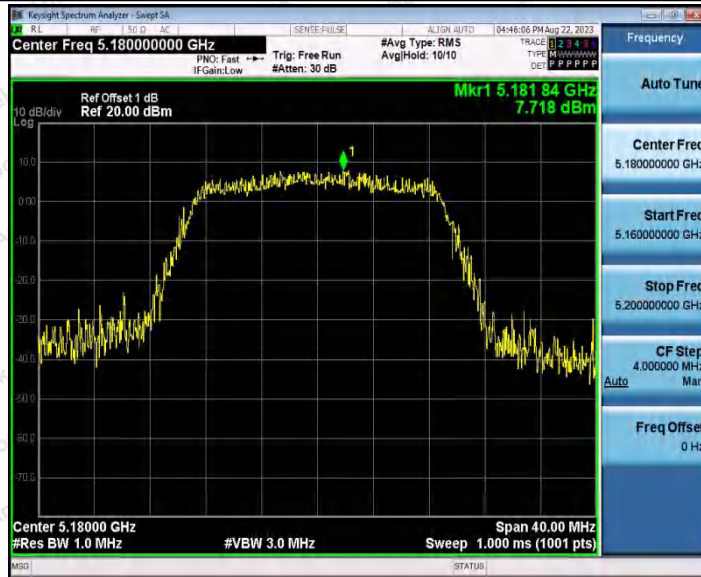

11AX20SISO_Ant2_5180

11AX20SISO_Ant1_5200

Shenzhen Anbotek Compliance Laboratory Limited

Address: 1/F., Building D, Sogood Science and Technology Park, Sanwei Community, Hangcheng Street, Bao'an District, Shenzhen, Guangdong, China.
Tel: (86) 0755-26066440 Fax: (86) 0755-26014772 Email: service@anbotek.com

Hotline
400-003-0500
www.anbotek.com.cn