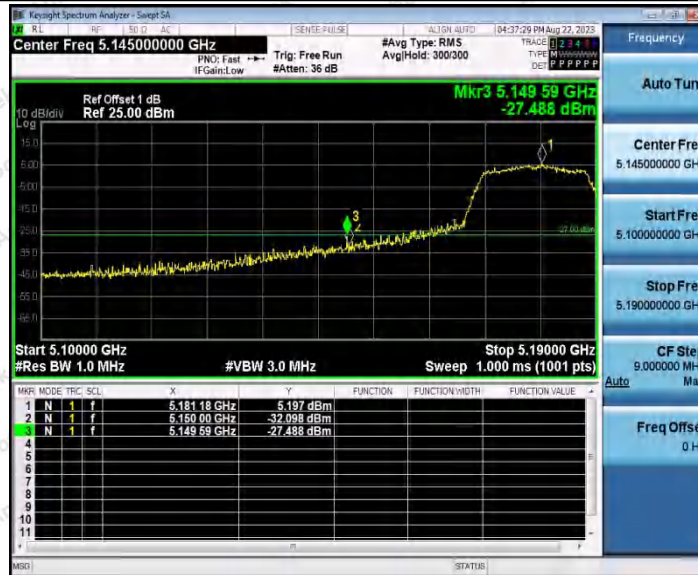

11AX20SISO_Ant1_Low_5180

11AX20SISO_Ant2_Low_5180

Shenzhen Anbotek Compliance Laboratory Limited

Address: 1/F., Building D, Sogood Science and Technology Park, Sanwei Community, Hangcheng Street, Bao'an District, Shenzhen, Guangdong, China.
Tel: (86) 0755-26066440 Fax: (86) 0755-26014772 Email: service@anbotek.com

Hotline
400-003-0500
www.anbotek.com.cn