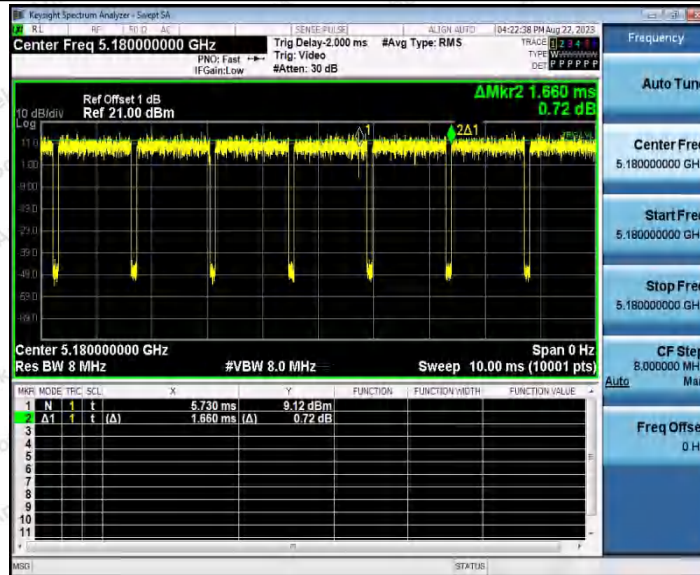

11AC20SISO_Ant1_5180

11AC20SISO_Ant2_5180

Shenzhen Anbotek Compliance Laboratory Limited

Address: 1/F., Building D, Sogood Science and Technology Park, Sanwei Community, Hangcheng Street, Bao'an District, Shenzhen, Guangdong, China.
Tel: (86) 0755-26066440 Fax: (86) 0755-26014772 Email: service@anbotek.com

Hotline
400-003-0500
www.anbotek.com.cn