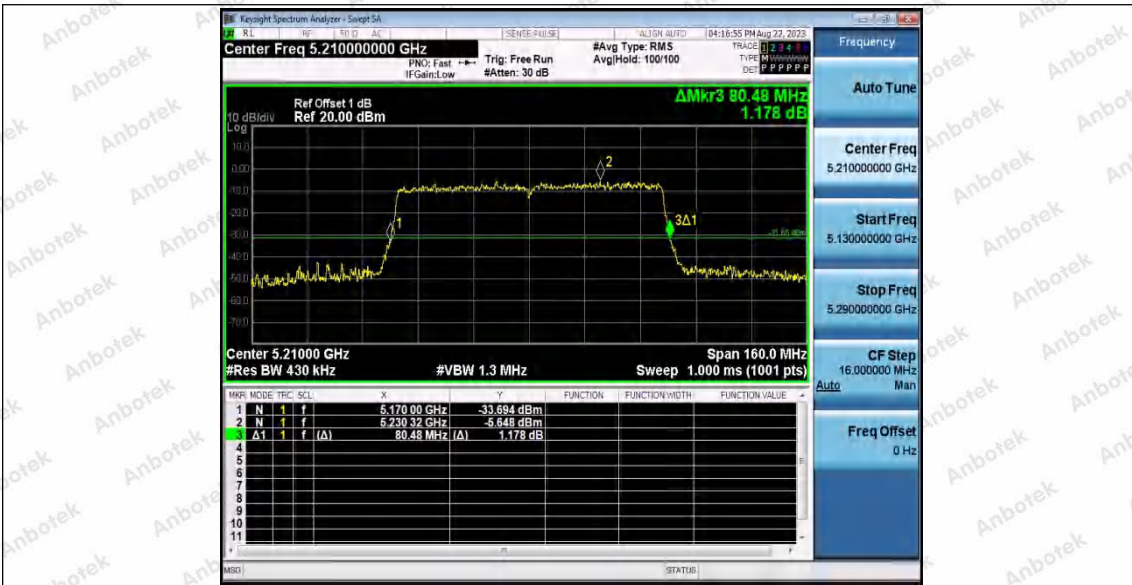

Shenzhen Anbotek Compliance Laboratory Limited

Address: 1/F., Building D, Sogood Science and Technology Park, Sanwei Community, Hangcheng Street, Bao'an District, Shenzhen, Guangdong, China.
Tel: (86) 0755-26066440 Fax: (86) 0755-26014772 Email: service@anbotek.com

Hotline 400-003-0500
www.anbotek.com.cn