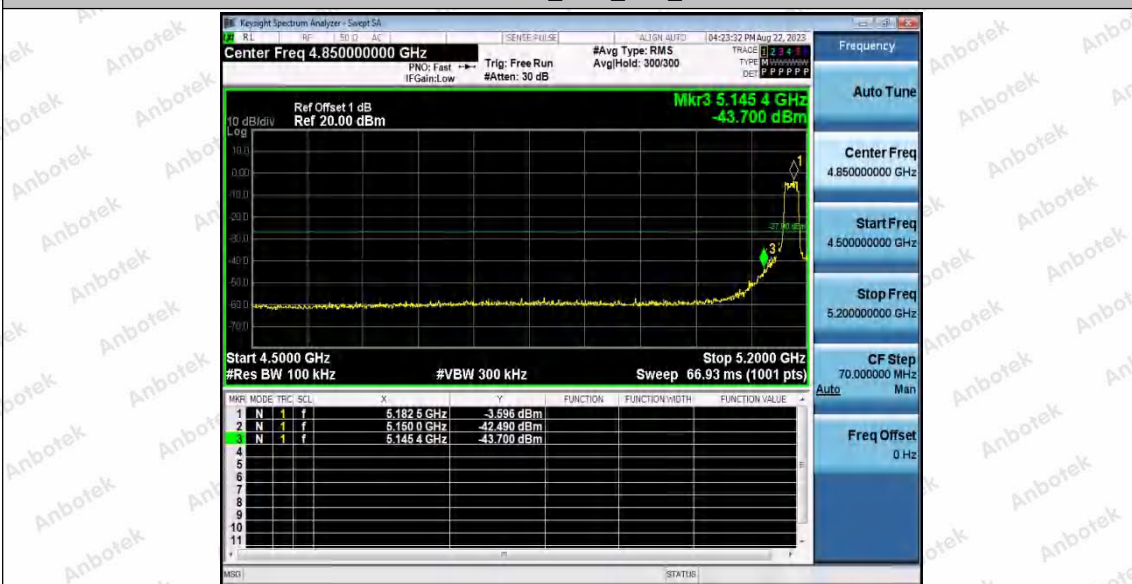

Hotline
400-003-0500
www.anbotek.com.cn

11N40SISO_Ant2_High_5230

11AC20SISO_Ant1_Low_5180

Shenzhen Anbotek Compliance Laboratory Limited

Address: 1/F., Building D, Sogood Science and Technology Park, Sanwei Community, Hangcheng Street, Bao'an District, Shenzhen, Guangdong, China.
Tel: (86) 0755-26066440 Fax: (86) 0755-26014772 Email: service@anbotek.com