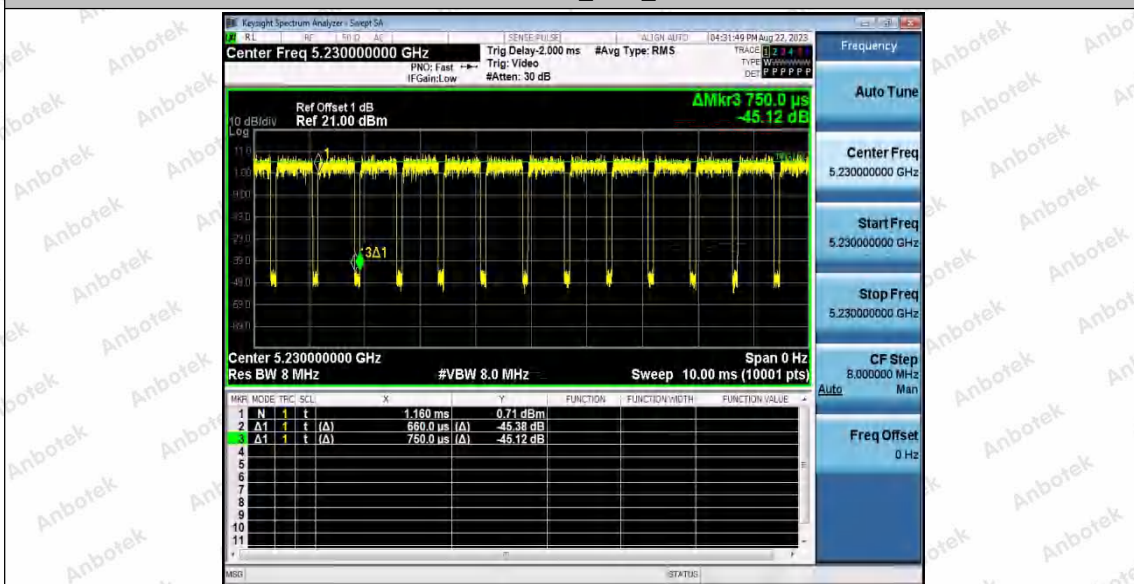

Hotline 400-003-0500
 www.anbotek.com.cn

11AC40SISO_Ant2_5190

11AC40SISO_Ant1_5230

Shenzhen Anbotek Compliance Laboratory Limited

Address: 1/F., Building D, Sogood Science and Technology Park, Sanwei Community, Hangcheng Street, Bao'an District, Shenzhen, Guangdong, China.
 Tel: (86) 0755-26066440 Fax: (86) 0755-26014772 Email: service@anbotek.com