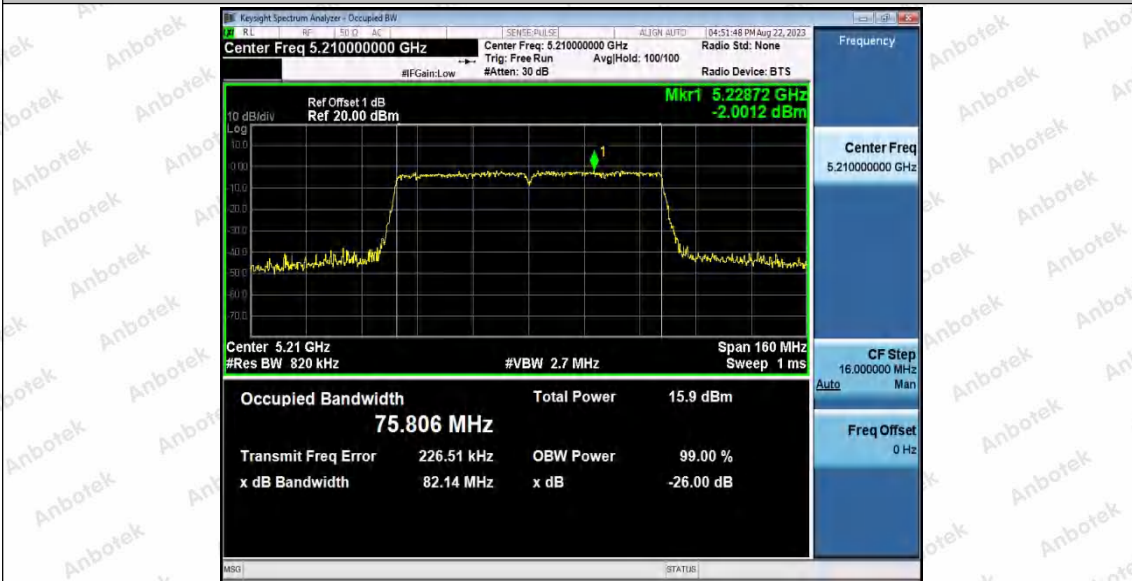

11AX80SISO_Ant2_5210

Shenzhen Anbotek Compliance Laboratory Limited

Address: 1/F., Building D, Sogood Science and Technology Park, Sanwei Community, Hangcheng Street, Bao'an District, Shenzhen, Guangdong, China.
Tel: (86) 0755-26066440 Fax: (86) 0755-26014772 Email: service@anbotek.com

Hotline 400-003-0500
www.anbotek.com.cn