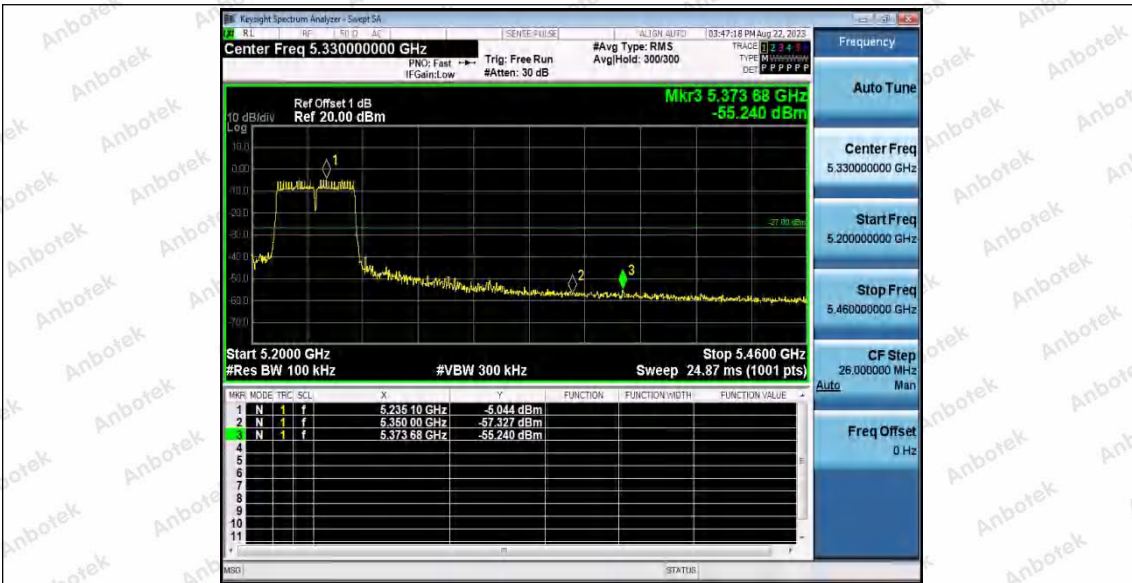

Shenzhen Anbotek Compliance Laboratory Limited

Address: 1/F., Building D, Sogood Science and Technology Park, Sanwei Community, Hangcheng Street, Bao'an District, Shenzhen, Guangdong, China.
Tel: (86) 0755-26066440 Fax: (86) 0755-26014772 Email: service@anbotek.com

Hotline
400-003-0500
www.anbotek.com.cn