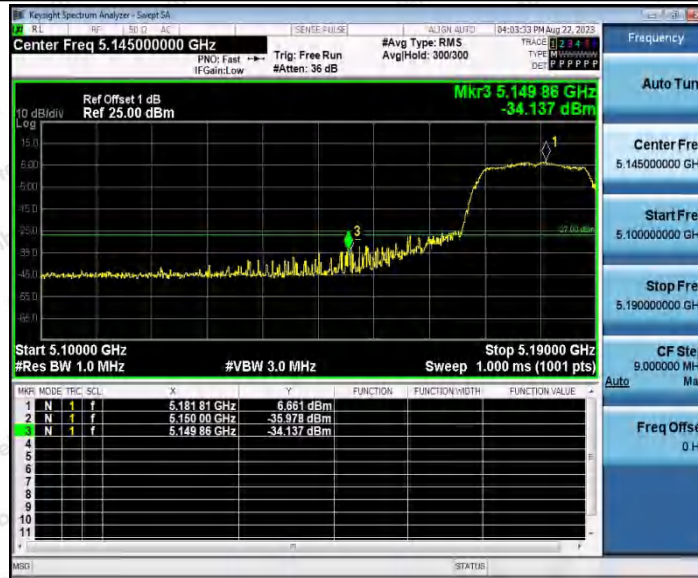

11AC20SISO_Ant2_Low_5180