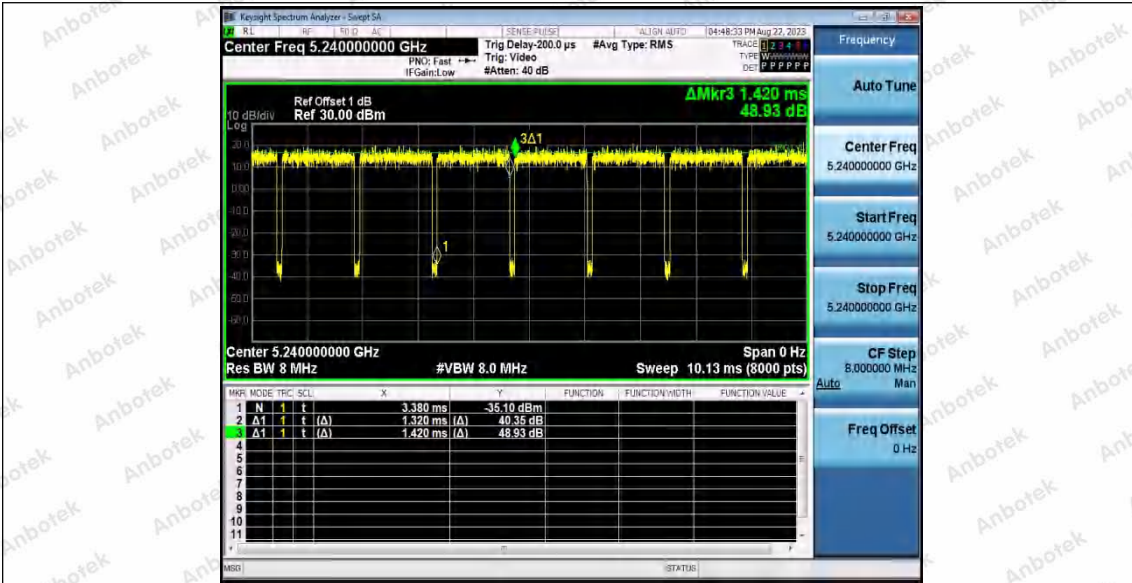

Shenzhen Anbotek Compliance Laboratory Limited

Address: 1/F., Building D, Sogood Science and Technology Park, Sanwei Community, Hangcheng Street, Bao'an District, Shenzhen, Guangdong, China.
Tel: (86) 0755-26066440 Fax: (86) 0755-26014772 Email: service@anbotek.com

Hotline 400-003-0500
www.anbotek.com.cn