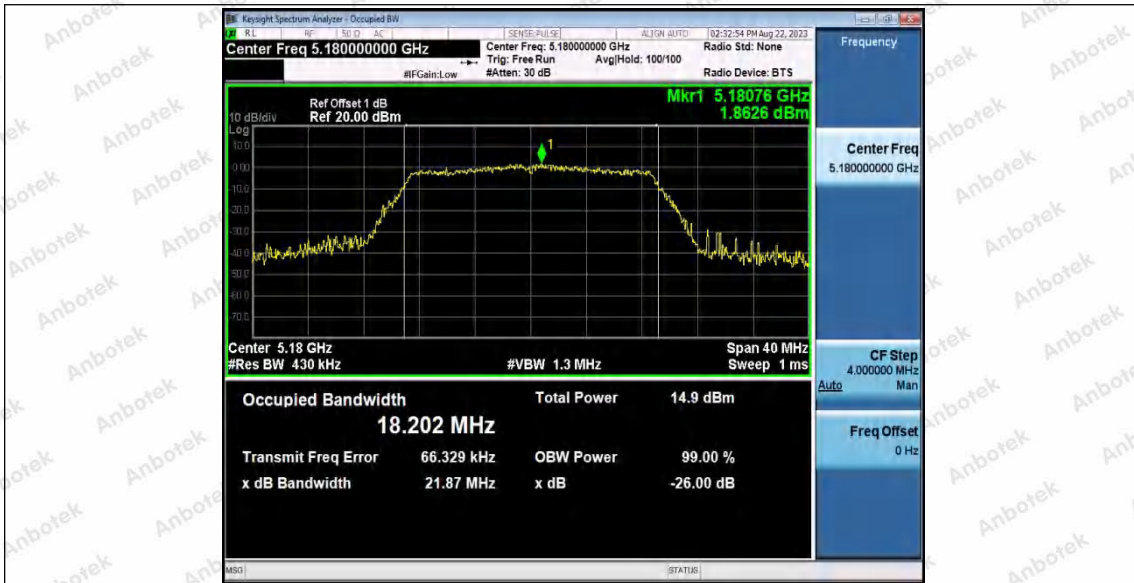

Shenzhen Anbotek Compliance Laboratory Limited

Address: 1/F., Building D, Sogood Science and Technology Park, Sanwei Community, Hangcheng Street, Bao'an District, Shenzhen, Guangdong, China.
Tel: (86) 0755-26066440 Fax: (86) 0755-26014772 Email: service@anbotek.com

Hotline 400-003-0500
www.anbotek.com.cn