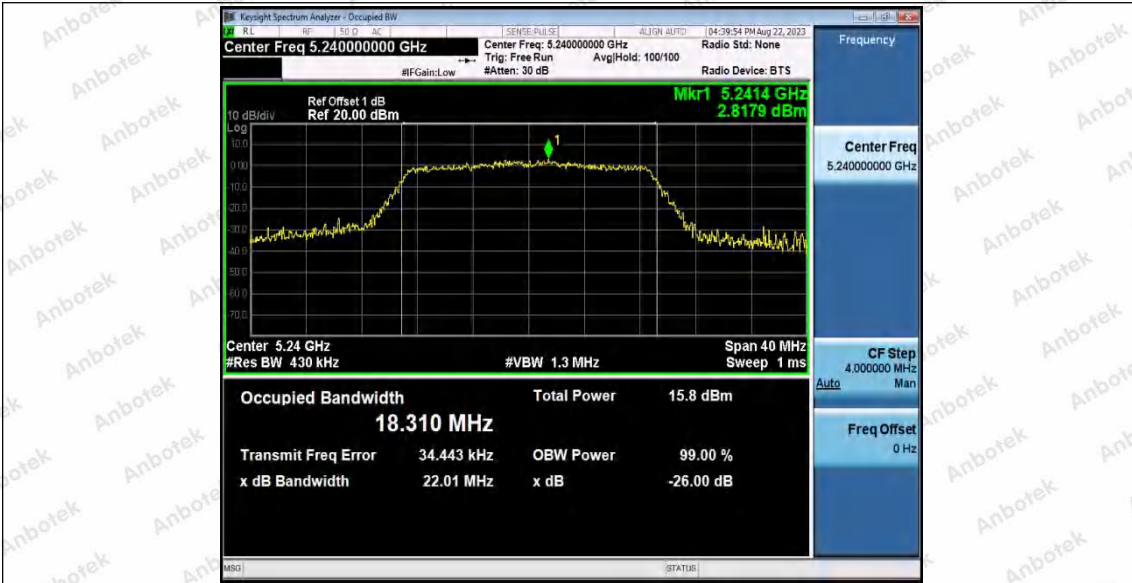

Shenzhen Anbotek Compliance Laboratory Limited

Address: 1/F., Building D, Sogood Science and Technology Park, Sanwei Community, Hangcheng Street, Bao'an District, Shenzhen, Guangdong, China.
Tel: (86) 0755-26066440 Fax: (86) 0755-26014772 Email: service@anbotek.com

Hotline 400-003-0500
www.anbotek.com.cn