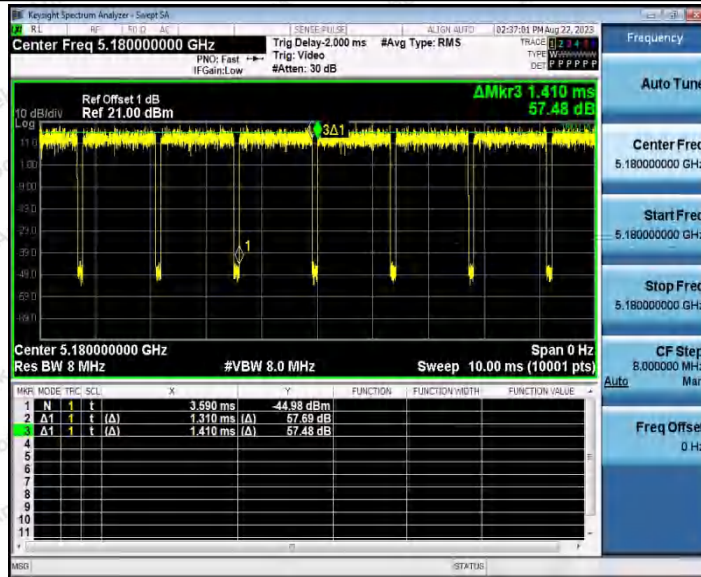

11N20SISO_Ant1_5180

11N20SISO_Ant2_5180

Shenzhen Anbotek Compliance Laboratory Limited

Address: 1/F., Building D, Sogood Science and Technology Park, Sanwei Community, Hangcheng Street, Bao'an District, Shenzhen, Guangdong, China.
Tel: (86) 0755-26066440 Fax: (86) 0755-26014772 Email: service@anbotek.com

Hotline
400-003-0500
www.anbotek.com.cn