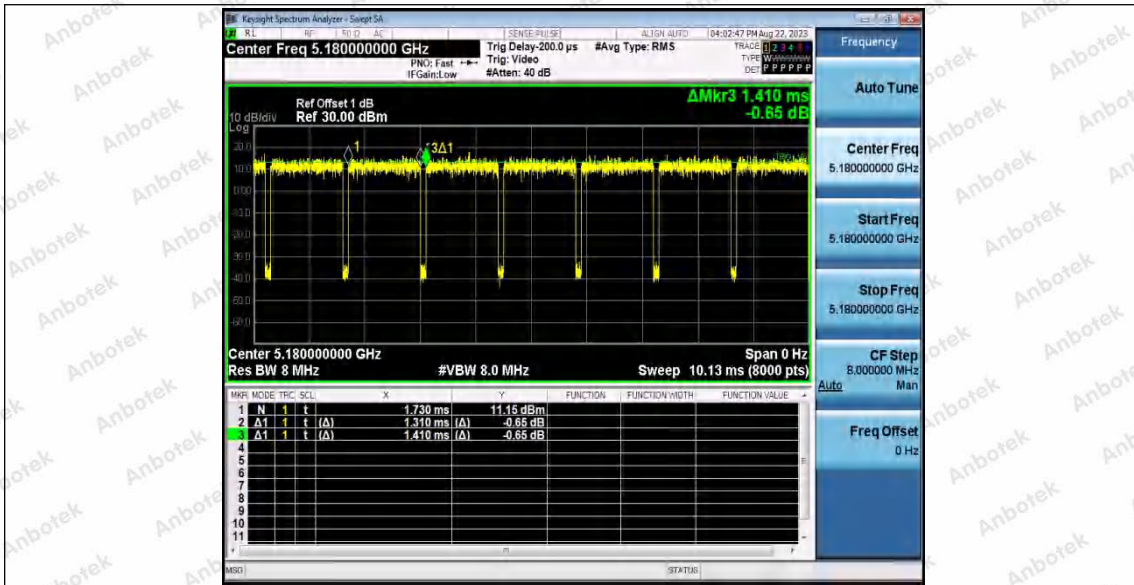

Shenzhen Anbotek Compliance Laboratory Limited

Address: 1/F., Building D, Sogood Science and Technology Park, Sanwei Community, Hangcheng Street, Bao'an District, Shenzhen, Guangdong, China.
Tel: (86) 0755-26066440 Fax: (86) 0755-26014772 Email: service@anbotek.com

Hotline 400-003-0500
www.anbotek.com.cn