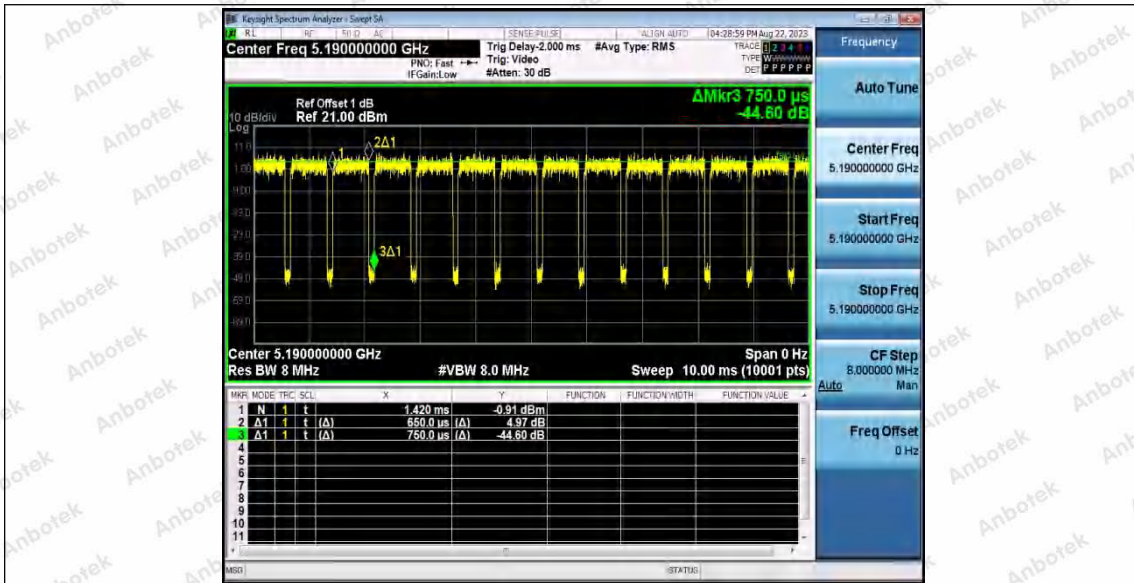

Shenzhen Anbotek Compliance Laboratory Limited

Address: 1/F., Building D, Sogood Science and Technology Park, Sanwei Community, Hangcheng Street, Bao'an District, Shenzhen, Guangdong, China.
Tel: (86) 0755-26066440 Fax: (86) 0755-26014772 Email: service@anbotek.com

Hotline: 400-003-0500
www.anbotek.com.cn