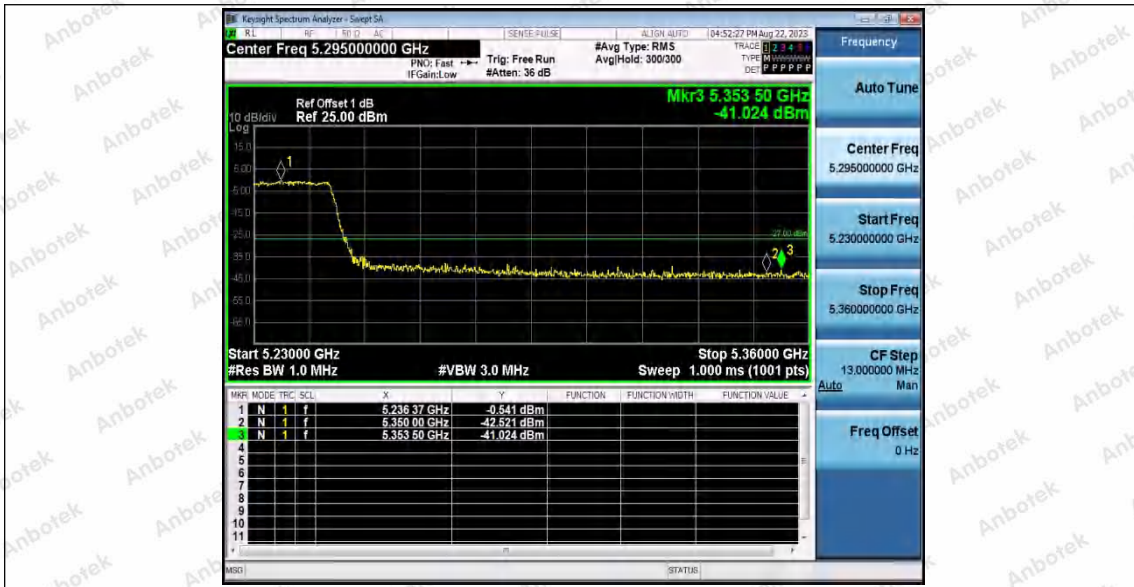

---End---

Shenzhen Anbotek Compliance Laboratory Limited

Address: 1/F., Building D, Sogood Science and Technology Park, Sanwei Community, Hangcheng Street, Bao'an District, Shenzhen, Guangdong, China.
Tel: (86) 0755-26066440 Fax: (86) 0755-26014772 Email: service@anbotek.com

Hotline
400-003-0500
www.anbotek.com.cn