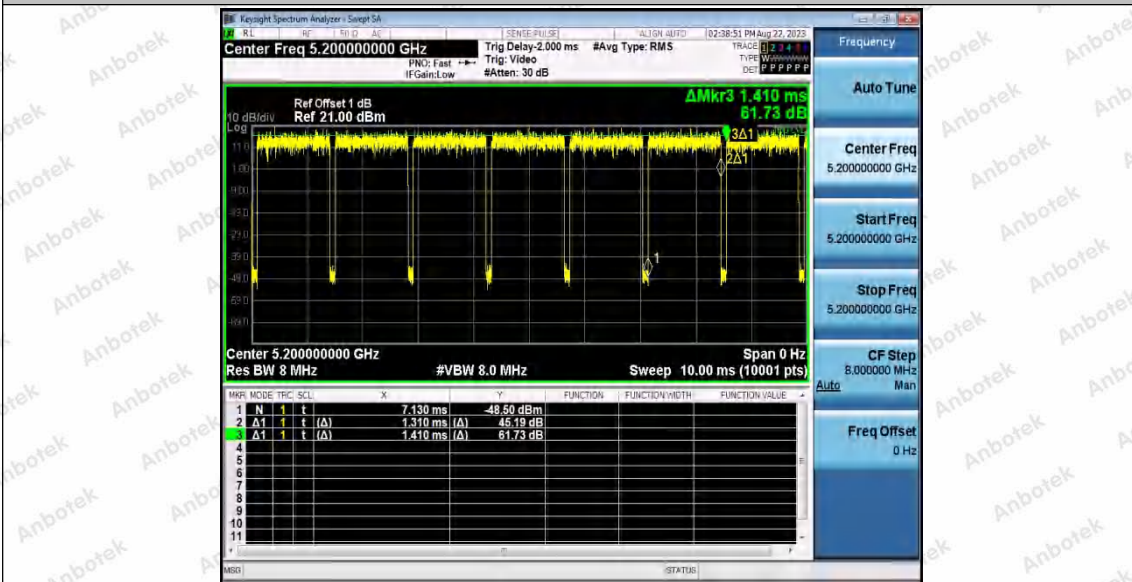

11N20SISO_Ant1_5200