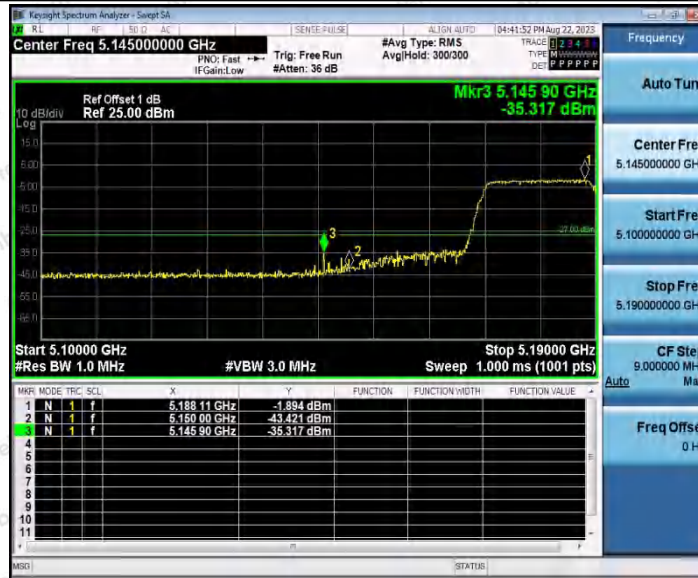

11AX40SISO_Ant1_Low_5190