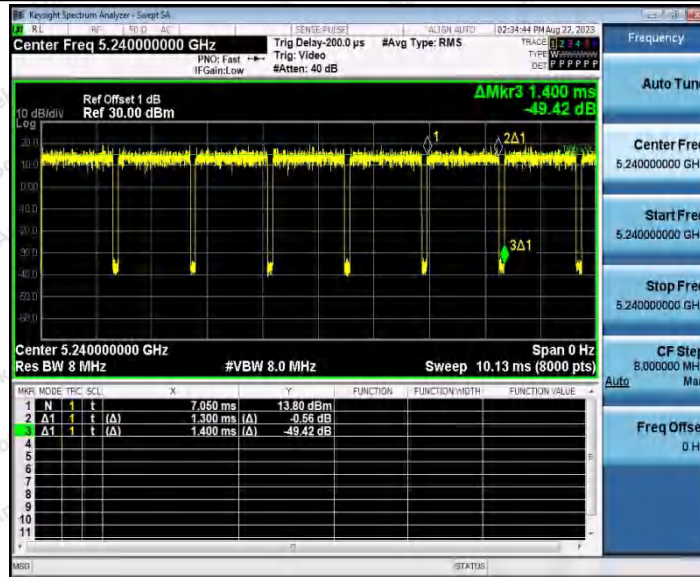

11N20SISO_Ant2_5240

11N40SISO_Ant1_5190

Shenzhen Anbotek Compliance Laboratory Limited

Address: 1/F., Building D, Sogood Science and Technology Park, Sanwei Community, Hangcheng Street, Bao'an District, Shenzhen, Guangdong, China.
Tel: (86) 0755-26066440 Fax: (86) 0755-26014772 Email: service@anbotek.com

Hotline 400-003-0500
www.anbotek.com.cn