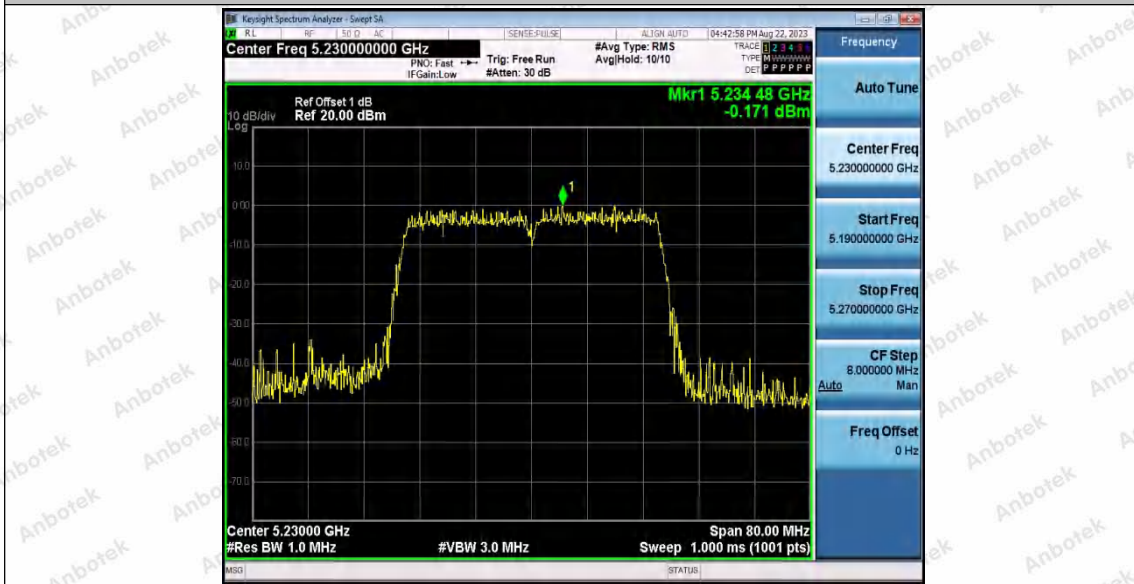

Shenzhen Anbotek Compliance Laboratory Limited

Address: 1/F., Building D, Sogood Science and Technology Park, Sanwei Community, Hangcheng Street, Bao'an District, Shenzhen, Guangdong, China.
Tel: (86) 0755-26066440 Fax: (86) 0755-26014772 Email: service@anbotek.com

Hotline
400-003-0500
www.anbotek.com.cn