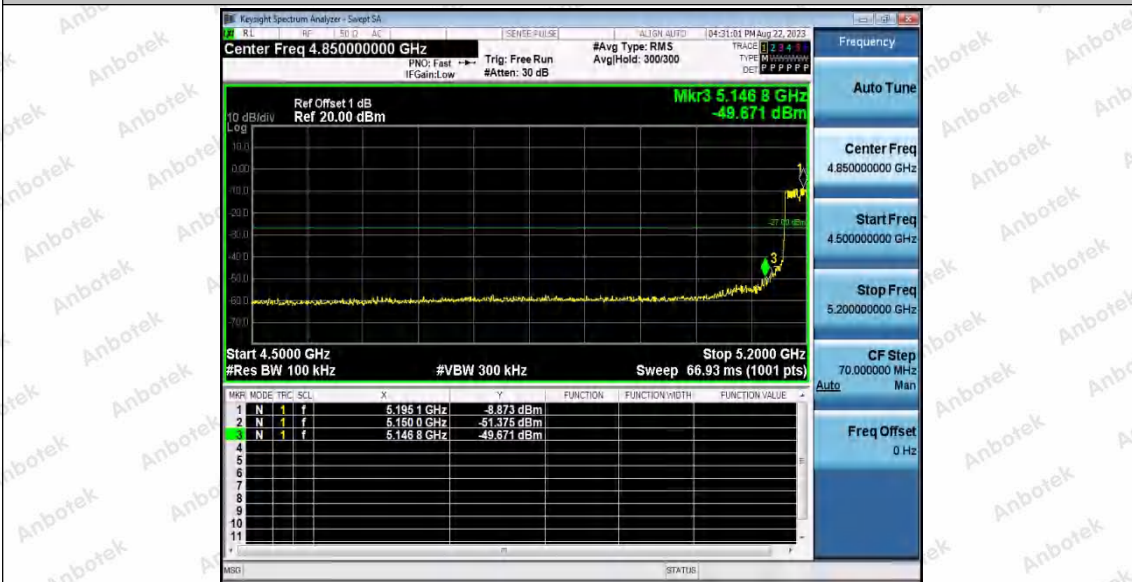

11AC40SISO_Ant1_Low_5190