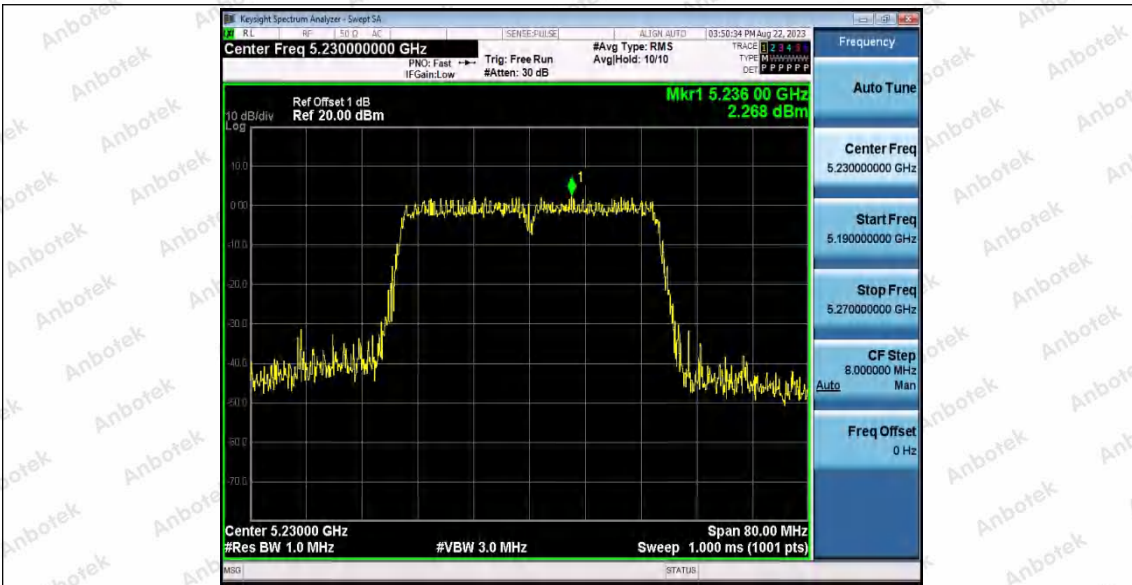

Shenzhen Anbotek Compliance Laboratory Limited

Address: 1/F., Building D, Sogood Science and Technology Park, Sanwei Community, Hangcheng Street, Bao'an District, Shenzhen, Guangdong, China.
Tel: (86) 0755-26066440 Fax: (86) 0755-26014772 Email: service@anbotek.com

Hotline 400-003-0500
www.anbotek.com.cn