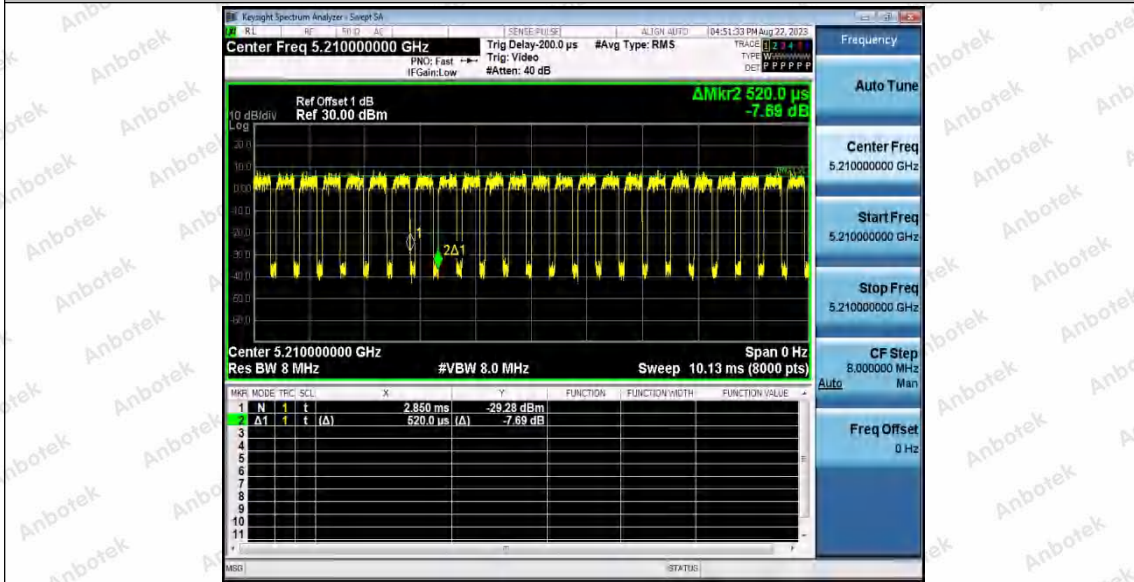

11AX80SISO_Ant2_5210

Shenzhen Anbotek Compliance Laboratory Limited

Address: 1/F., Building D, Sogood Science and Technology Park, Sanwei Community, Hangcheng Street, Bao'an District, Shenzhen, Guangdong, China.
Tel: (86) 0755-26066440 Fax: (86) 0755-26014772 Email: service@anbotek.com

Hotline 400-003-0500
www.anbotek.com.cn