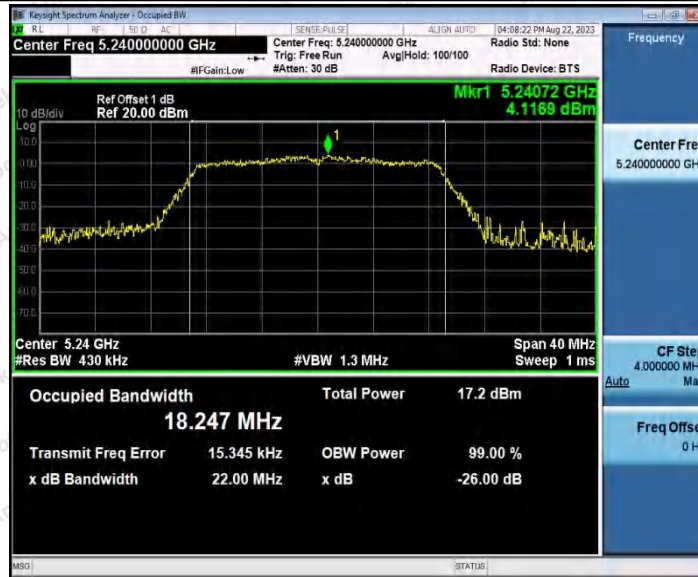

11AC20SISO_Ant2_5240

11AC40SISO_Ant1_5190

Shenzhen Anbotek Compliance Laboratory Limited

Address: 1/F., Building D, Sogood Science and Technology Park, Sanwei Community, Hangcheng Street, Bao'an District, Shenzhen, Guangdong, China.
Tel: (86) 0755-26066440 Fax: (86) 0755-26014772 Email: service@anbotek.com

Hotline 400-003-0500
www.anbotek.com.cn