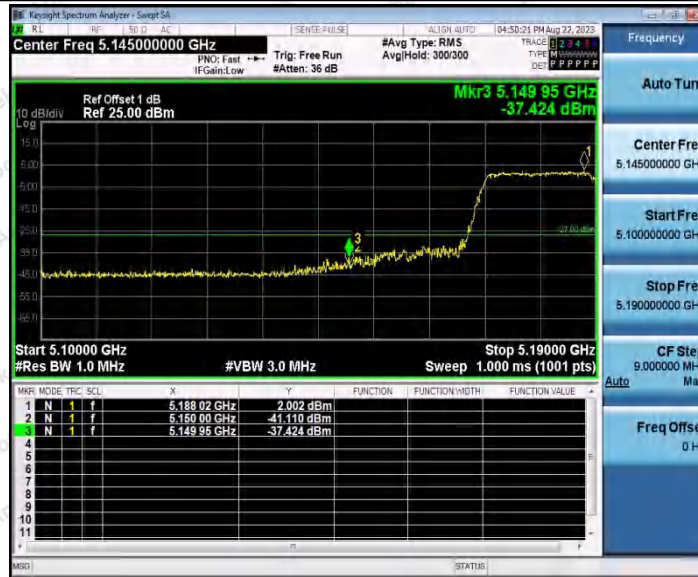

11AX40SISO_Ant2_Low_5190

11AX40SISO_Ant1_High_5230

Shenzhen Anbotek Compliance Laboratory Limited

Address: 1/F., Building D, Sogood Science and Technology Park, Sanwei Community, Hangcheng Street, Bao'an District, Shenzhen, Guangdong, China.
Tel: (86) 0755-26066440 Fax: (86) 0755-26014772 Email: service@anbotek.com

Hotline
400-003-0500
www.anbotek.com.cn