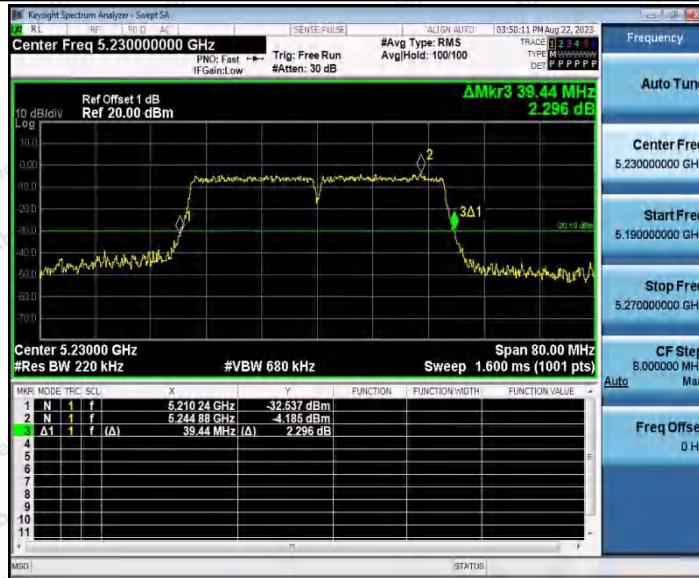

11N40SISO_Ant2_5230