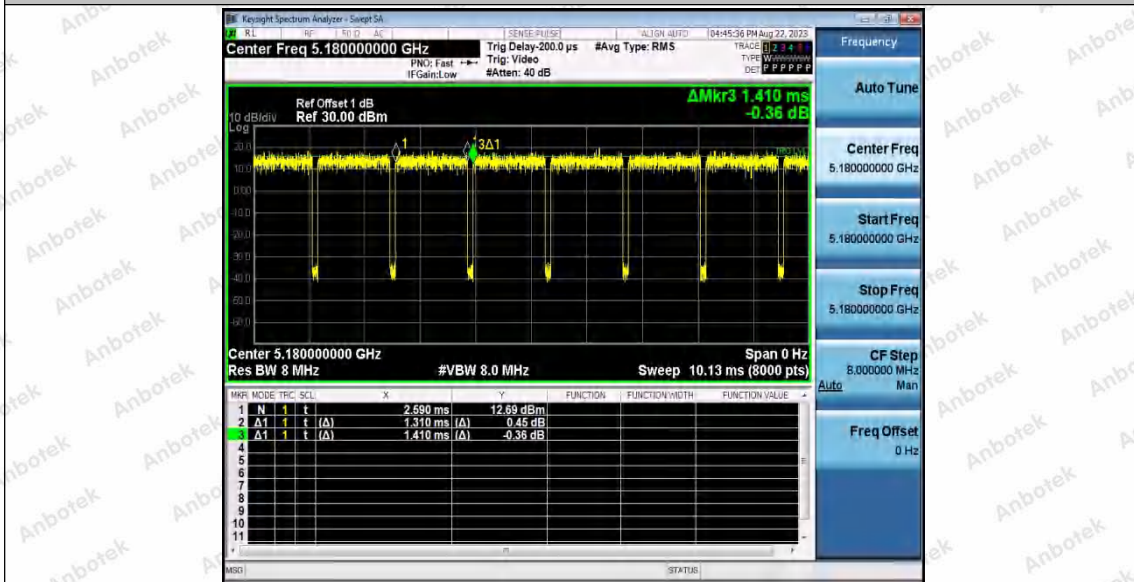

11AX20SISO_Ant2_5180