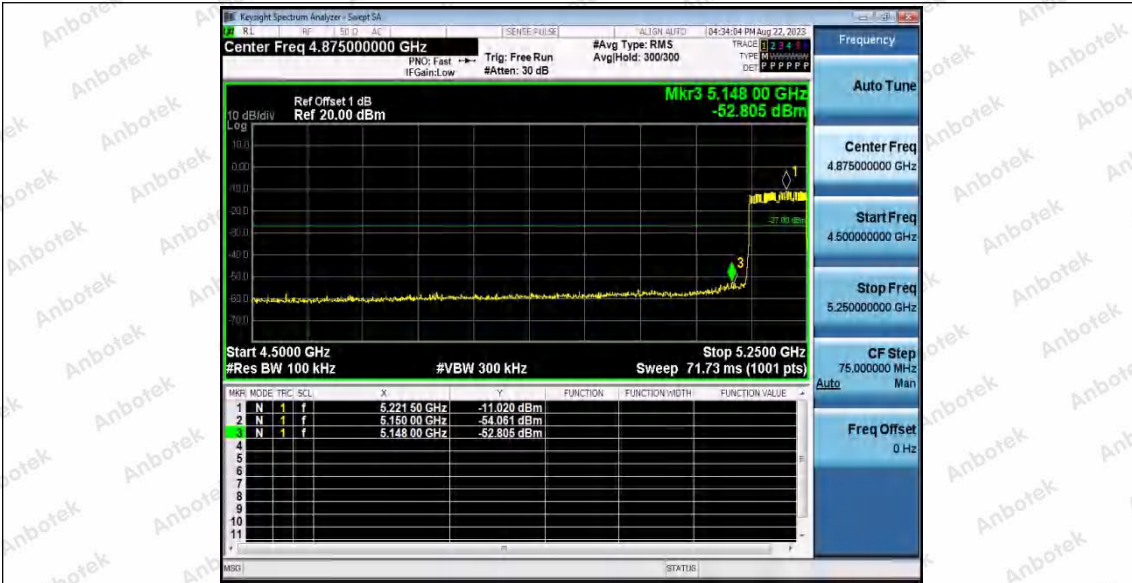

Shenzhen Anbotek Compliance Laboratory Limited

Address: 1/F., Building D, Sogood Science and Technology Park, Sanwei Community, Hangcheng Street, Bao'an District, Shenzhen, Guangdong, China.
Tel: (86) 0755-26066440 Fax: (86) 0755-26014772 Email: service@anbotek.com

Hotline: 400-003-0500
www.anbotek.com.cn