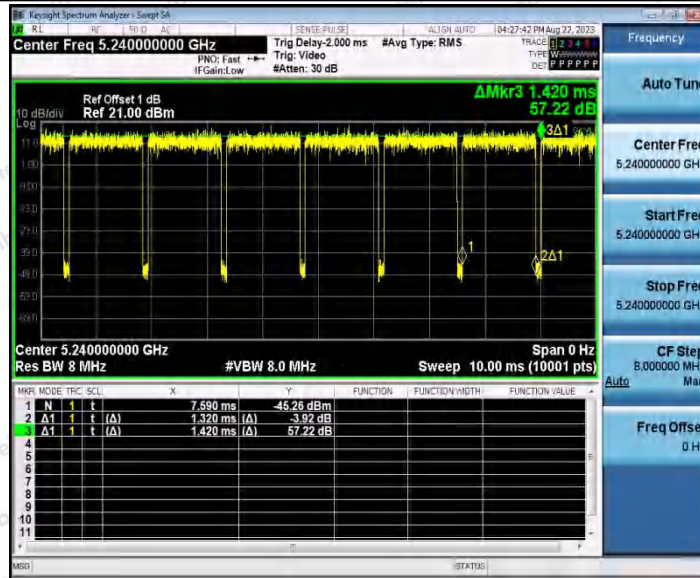

11AC20SISO_Ant1_5240