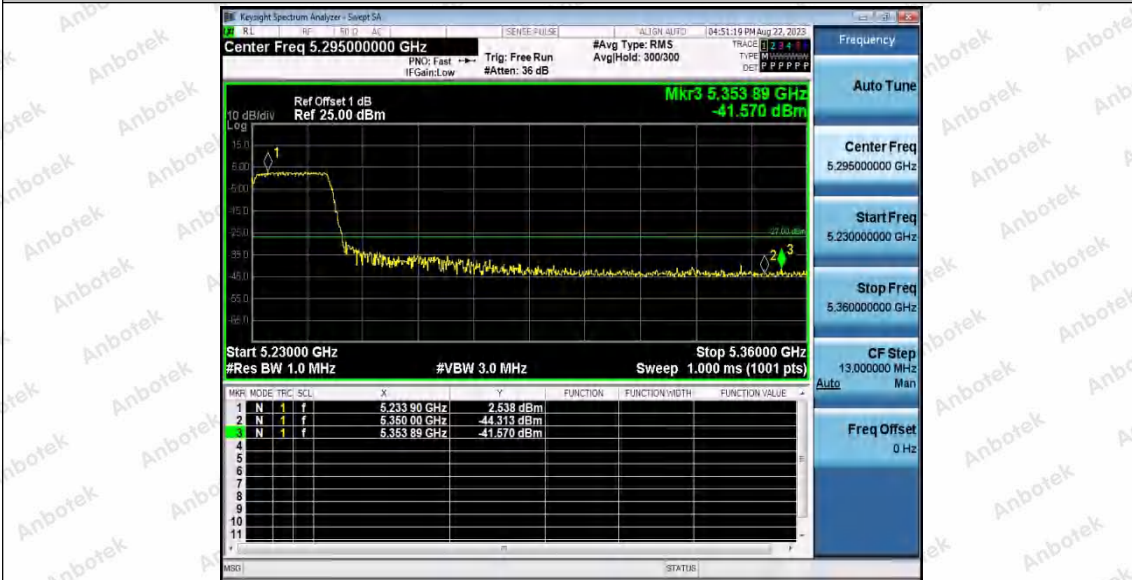

11AX40SISO_Ant2_High_5230