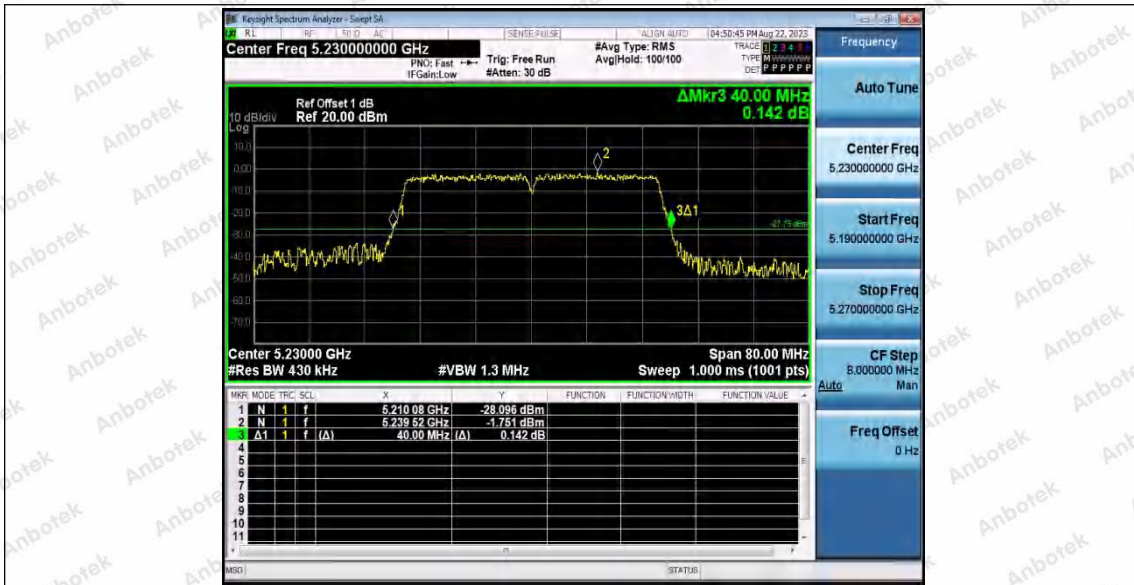

Shenzhen Anbotek Compliance Laboratory Limited

Address: 1/F., Building D, Sogood Science and Technology Park, Sanwei Community, Hangcheng Street, Bao'an District, Shenzhen, Guangdong, China.
Tel: (86) 0755-26066440 Fax: (86) 0755-26014772 Email: service@anbotek.com

Hotline
400-003-0500
www.anbotek.com.cn