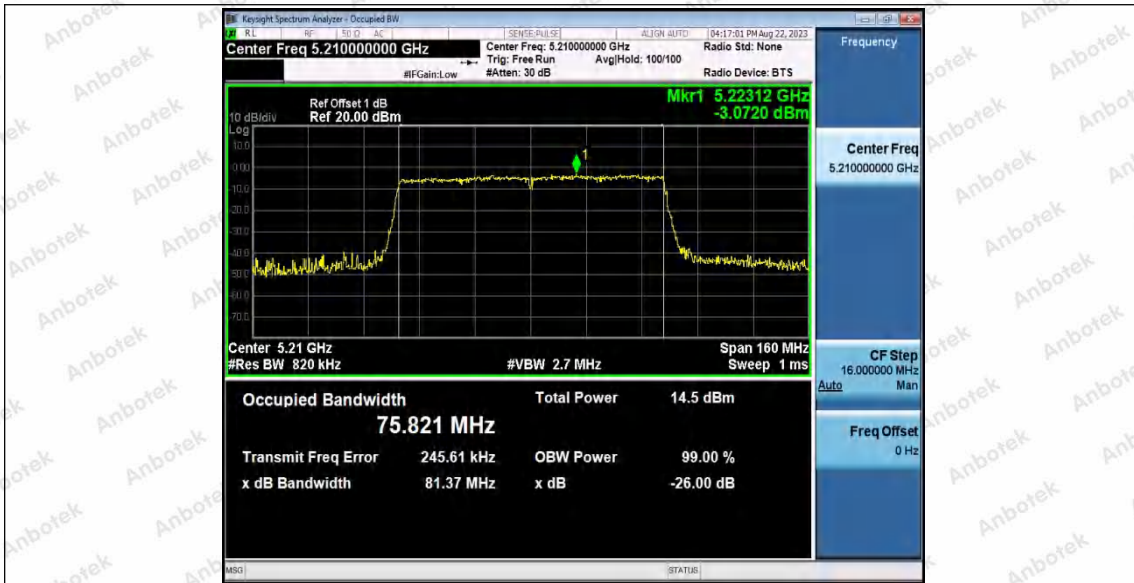

Shenzhen Anbotek Compliance Laboratory Limited

Address: 1/F., Building D, Sogood Science and Technology Park, Sanwei Community, Hangcheng Street, Bao'an District, Shenzhen, Guangdong, China.
Tel: (86) 0755-26066440 Fax: (86) 0755-26014772 Email: service@anbotek.com

Hotline 400-003-0500
www.anbotek.com.cn