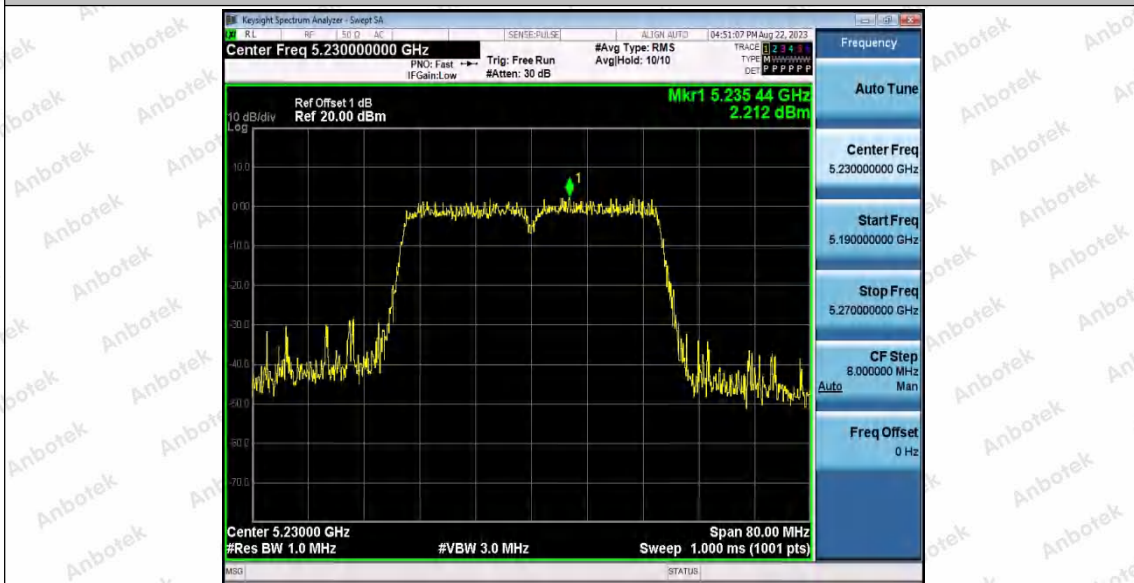

Shenzhen Anbotek Compliance Laboratory Limited

Address: 1/F., Building D, Sogood Science and Technology Park, Sanwei Community, Hangcheng Street, Bao'an District, Shenzhen, Guangdong, China.
Tel: (86) 0755-26066440 Fax: (86) 0755-26014772 Email: service@anbotek.com

Hotline
400-003-0500
www.anbotek.com.cn