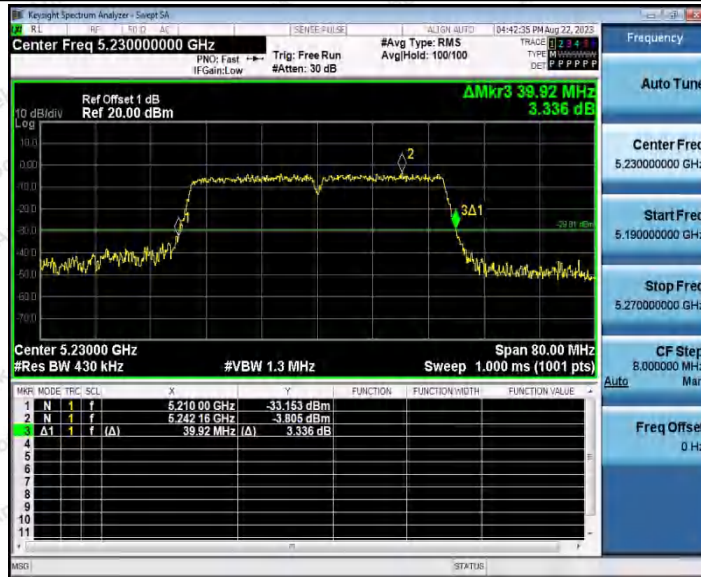

11AX40SISO_Ant1_5230

11AX40SISO_Ant2_5230

Shenzhen Anbotek Compliance Laboratory Limited

Address: 1/F., Building D, Sogood Science and Technology Park, Sanwei Community, Hangcheng Street, Bao'an District, Shenzhen, Guangdong, China.
Tel: (86) 0755-26066440 Fax: (86) 0755-26014772 Email: service@anbotek.com

Hotline
400-003-0500
www.anbotek.com.cn