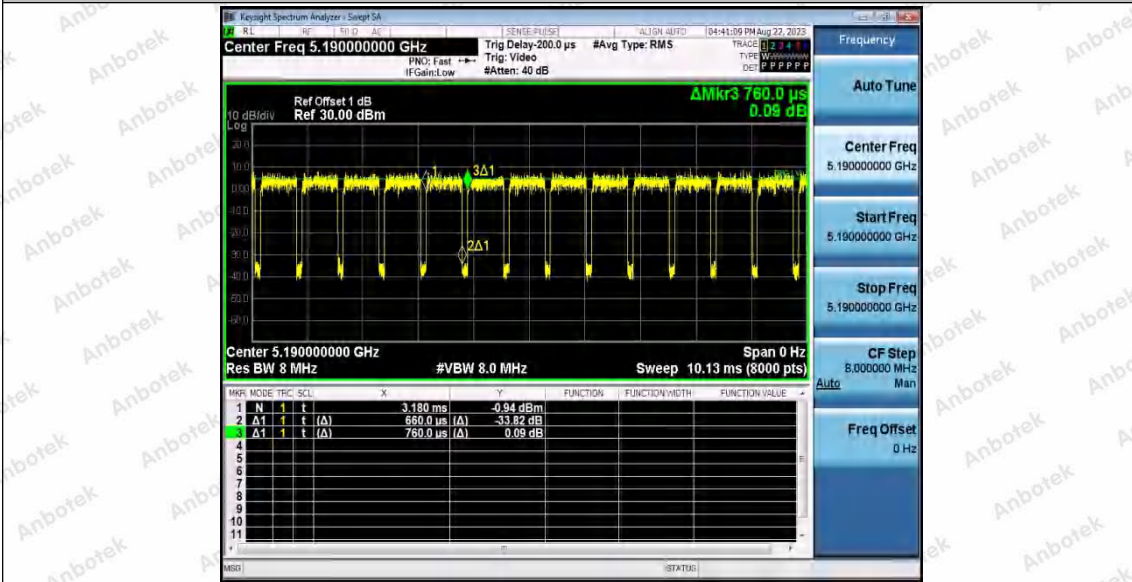

11AX40SISO_Ant1_5190