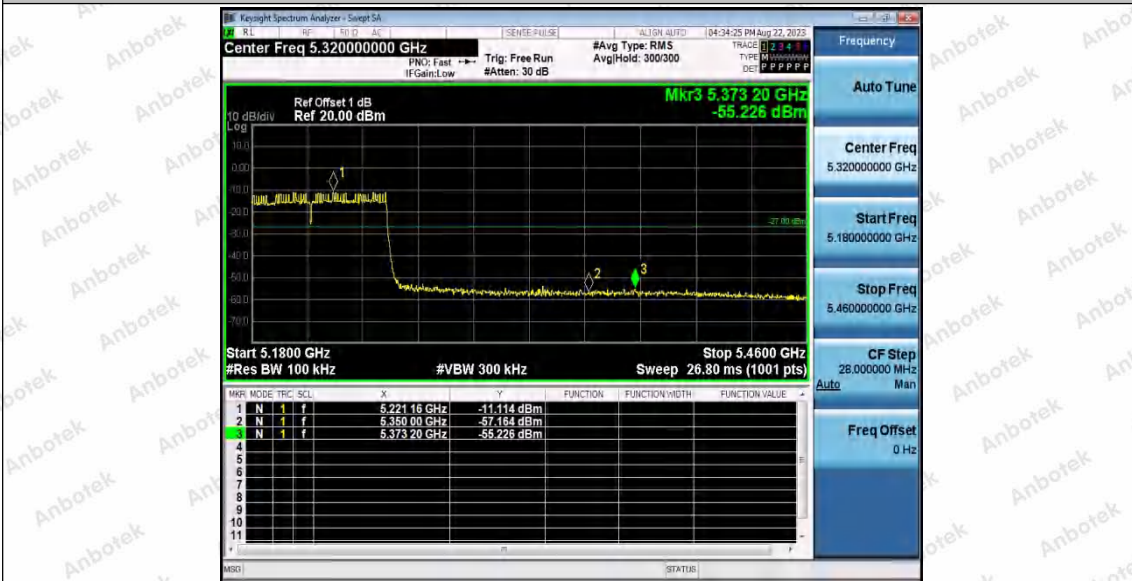

Hotline
400-003-0500
www.anbotek.com.cn

11AC80SISO_Ant2_Low_5210

11AC80SISO_Ant1_High_5210

Shenzhen Anbotek Compliance Laboratory Limited

Address: 1/F., Building D, Sogood Science and Technology Park, Sanwei Community, Hangcheng Street, Bao'an District, Shenzhen, Guangdong, China.
 Tel: (86) 0755-26066440 Fax: (86) 0755-26014772 Email: service@anbotek.com