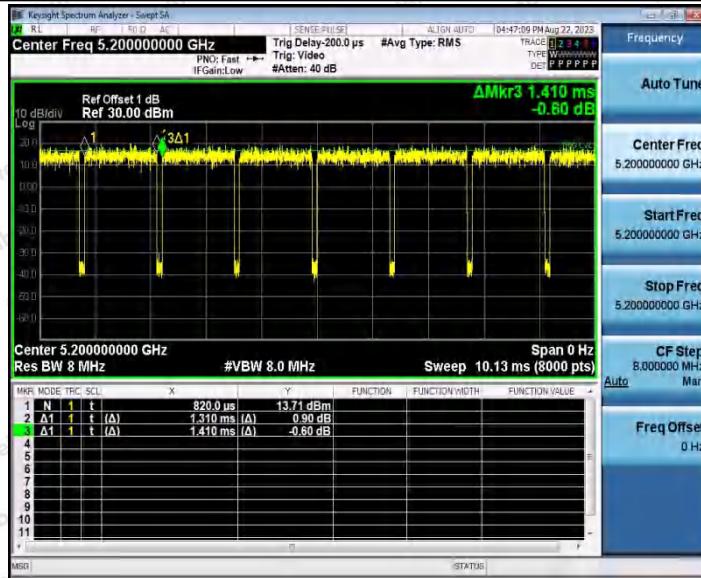

11AX20SISO_Ant2_5200