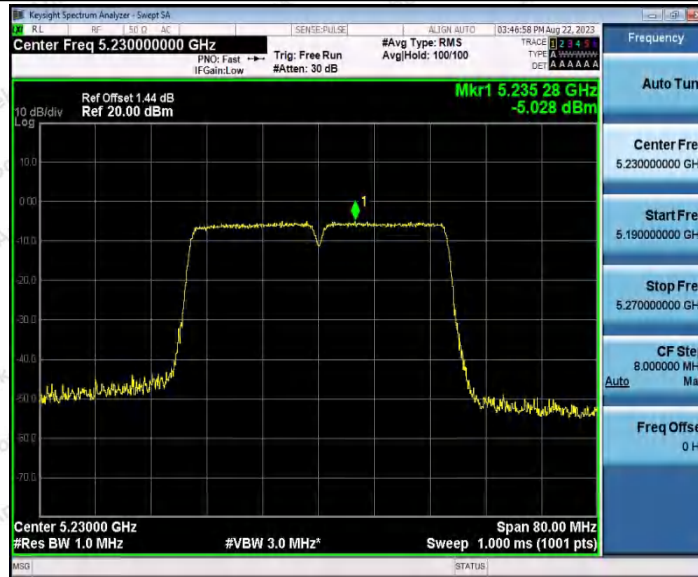

11N40SISO_Ant1_5230

11N40SISO_Ant2_5230

Shenzhen Anbotek Compliance Laboratory Limited

Address: 1/F., Building D, Sogood Science and Technology Park, Sanwei Community, Hangcheng Street, Bao'an District, Shenzhen, Guangdong, China.
Tel: (86) 0755-26066440 Fax: (86) 0755-26014772 Email: service@anbotek.com

Hotline: 400-003-0500
www.anbotek.com.cn