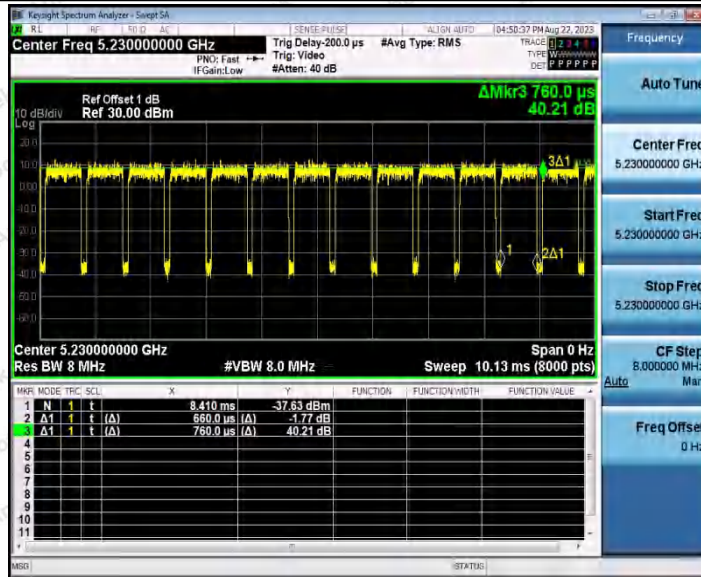

11AX40SISO_Ant2_5230

11AX80SISO_Ant1_5210

Shenzhen Anbotek Compliance Laboratory Limited

Address: 1/F., Building D, Sogood Science and Technology Park, Sanwei Community, Hangcheng Street, Bao'an District, Shenzhen, Guangdong, China.
Tel: (86) 0755-26066440 Fax: (86) 0755-26014772 Email: service@anbotek.com

Hotline 400-003-0500
www.anbotek.com.cn