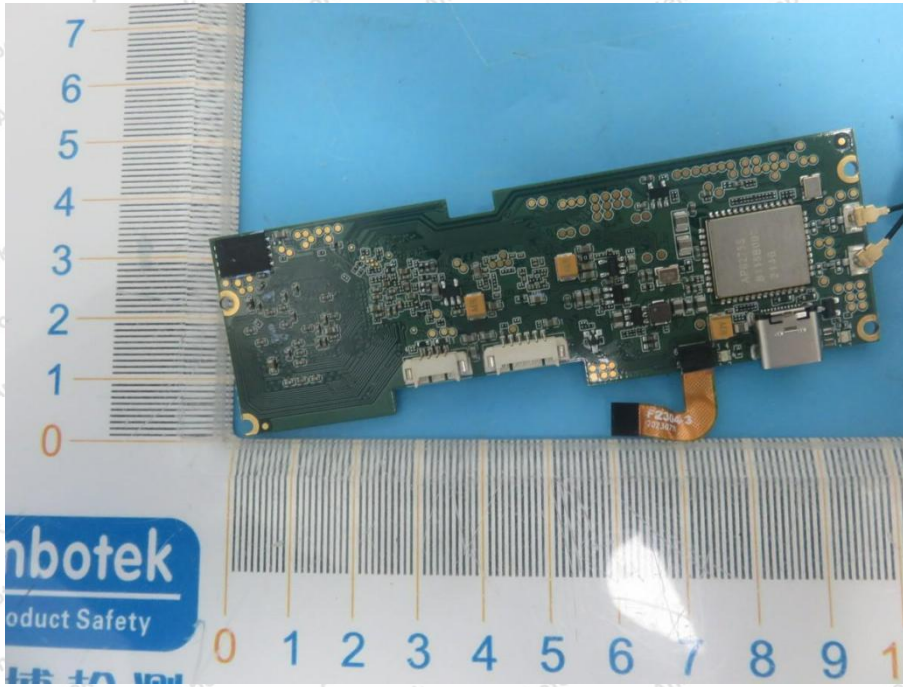

Shenzhen Anbotek Compliance Laboratory Limited

Address: 1/F., Building D, Sogood Science and Technology Park, Sanwei Community, Hangcheng Street, Bao'an District, Shenzhen, Guangdong, China.
Tel: (86) 0755-26066440 Fax: (86) 0755-26014772 Email: service@anbotek.com

Hotline
400-003-0500
www.anbotek.com.cn