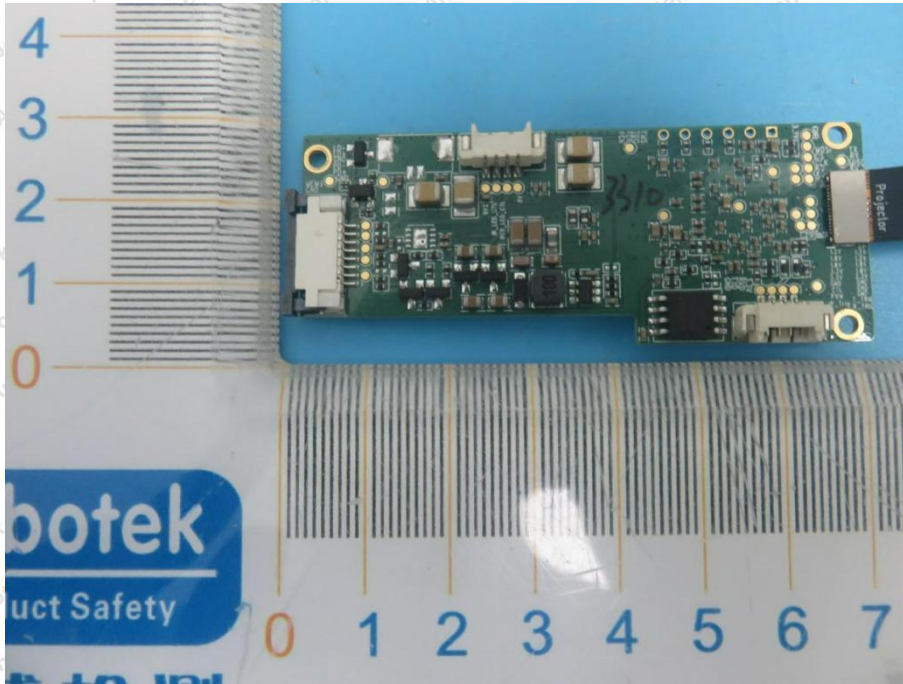

Appendix III -- Internal Photograph

Shenzhen Anbotek Compliance Laboratory Limited

Address: 1/F., Building D, Sogood Science and Technology Park, Sanwei Community, Hangcheng Street, Bao'an District, Shenzhen, Guangdong, China.
Tel: (86) 0755-26066440 Fax: (86) 0755-26014772 Email: service@anbotek.com