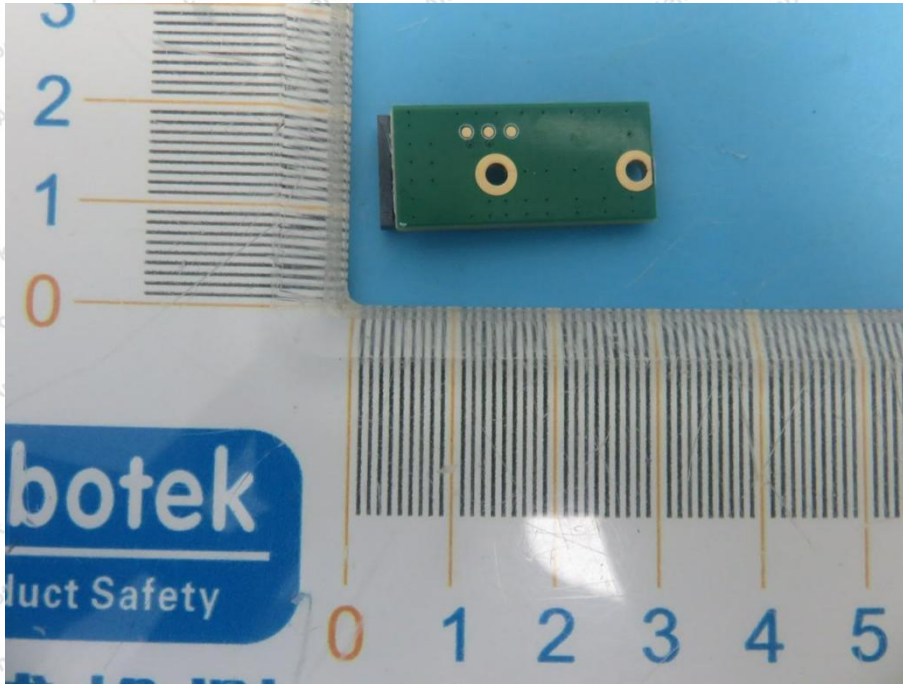

Appendix III -- Internal Photograph

Shenzhen Anbotek Compliance Laboratory Limited

Address: 1/F., Building D, Sogood Science and Technology Park, Sanwei Community, Hangcheng Street, Bao'an District, Shenzhen, Guangdong, China.
Tel: (86) 0755-26066440 Fax: (86) 0755-26014772 Email: service@anbotek.com