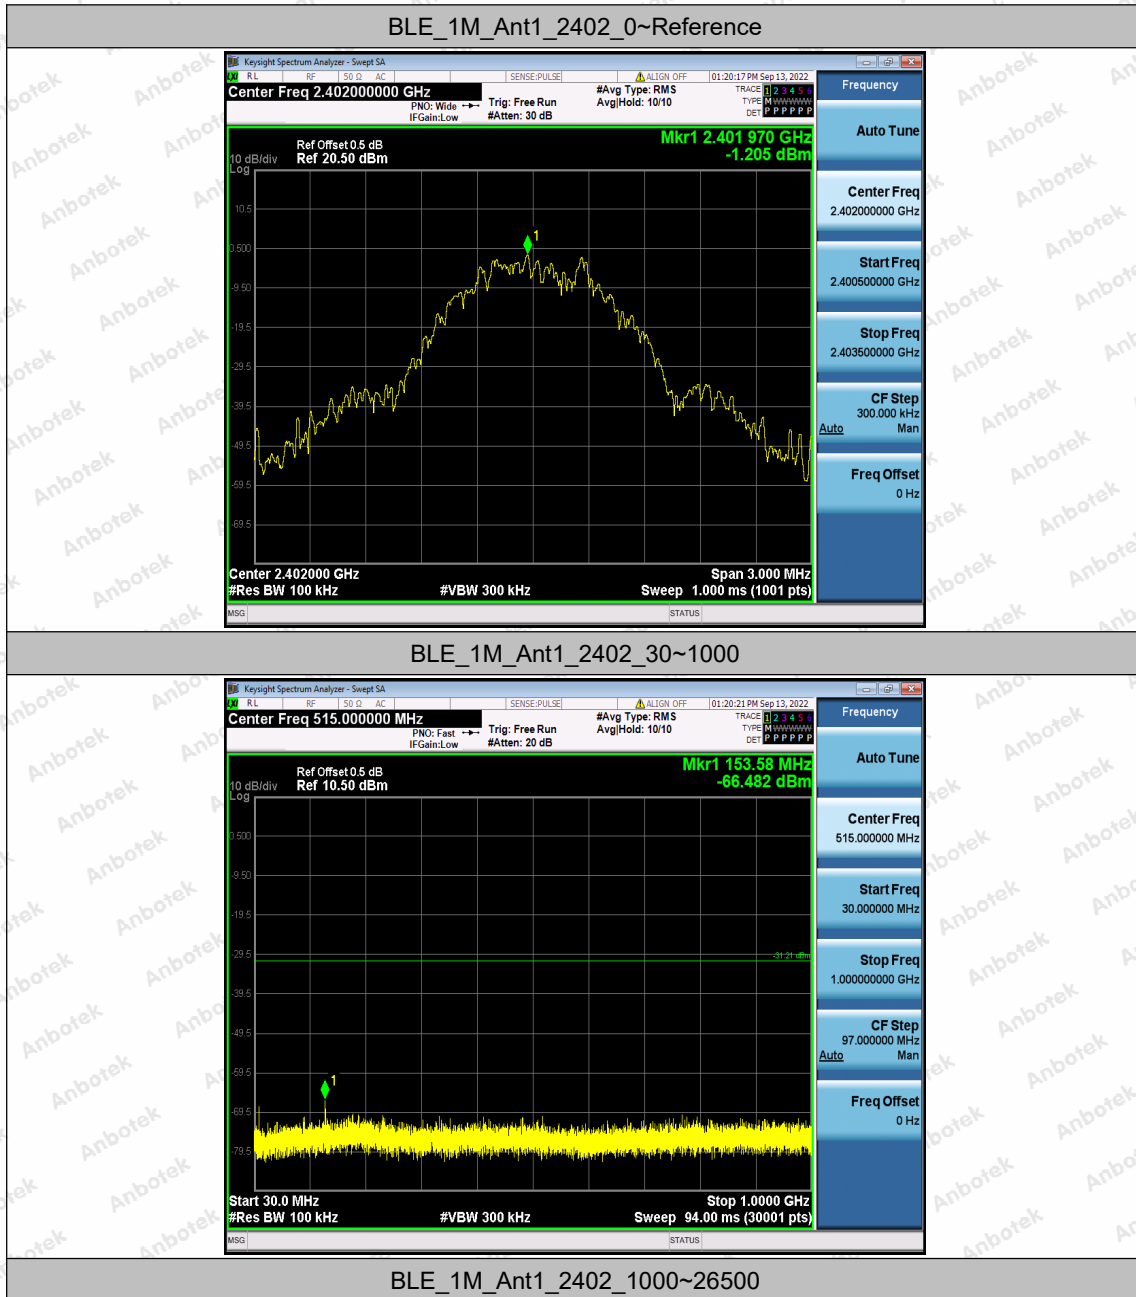

Test Graphs

Shenzhen Anbotek Compliance Laboratory Limited

Address: 1/F., Building D, Sogood Science and Technology Park, Sanwei Community, Hangcheng Street, Bao'an District, Shenzhen, Guangdong, China.
 Tel: (86) 0755-26066440 Fax: (86) 0755-26014772 Email: service@anbotek.com