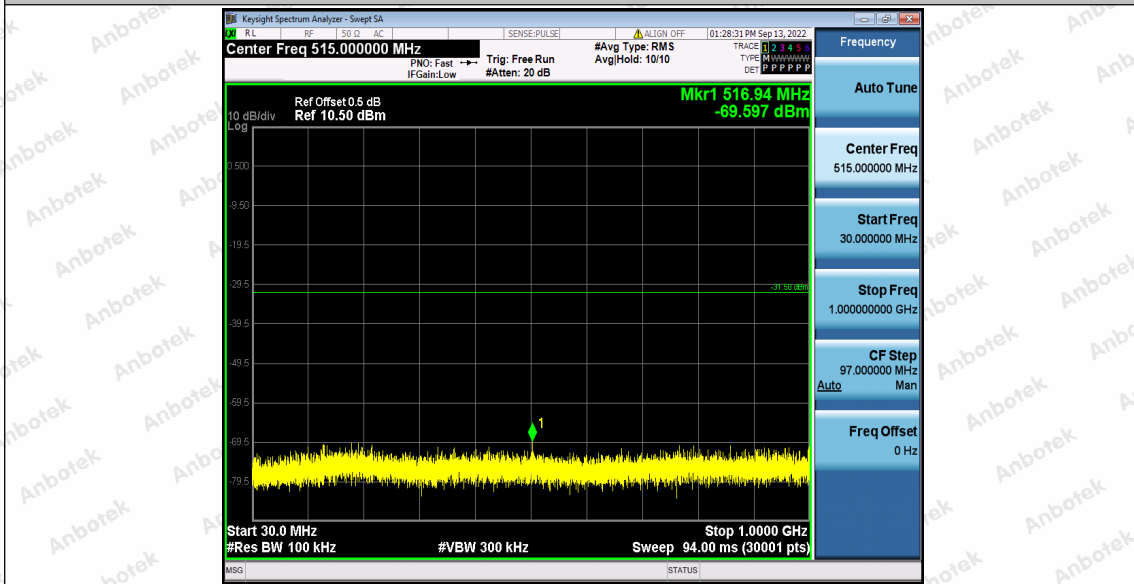

BLE_2M_Ant1_2440_1000~26500

Shenzhen Anbotek Compliance Laboratory Limited

Address: 1/F., Building D, Sogood Science and Technology Park, Sanwei Community, Hangcheng Street, Bao'an District, Shenzhen, Guangdong, China.
Tel: (86) 0755-26066440 Fax: (86) 0755-26014772 Email: service@anbotek.com

Hotline
400-003-0500
www.anbotek.com.cn