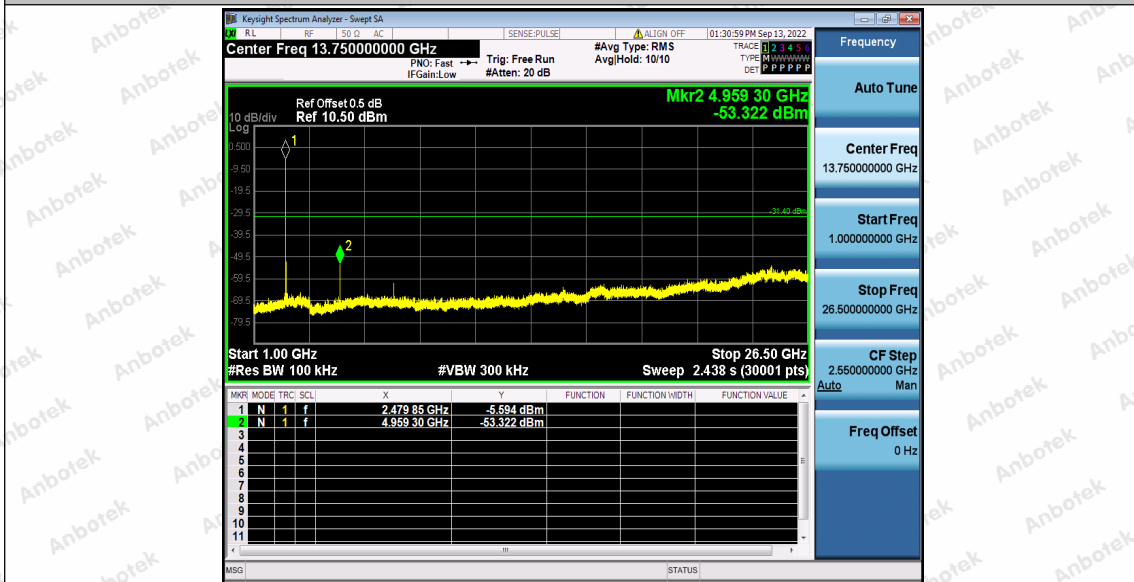

Shenzhen Anbotek Compliance Laboratory Limited

Address: 1/F., Building D, Sogood Science and Technology Park, Sanwei Community, Hangcheng Street, Bao'an District, Shenzhen, Guangdong, China.
Tel: (86) 0755-26066440 Fax: (86) 0755-26014772 Email: service@anbotek.com

Hotline 400-003-0500
www.anbotek.com.cn