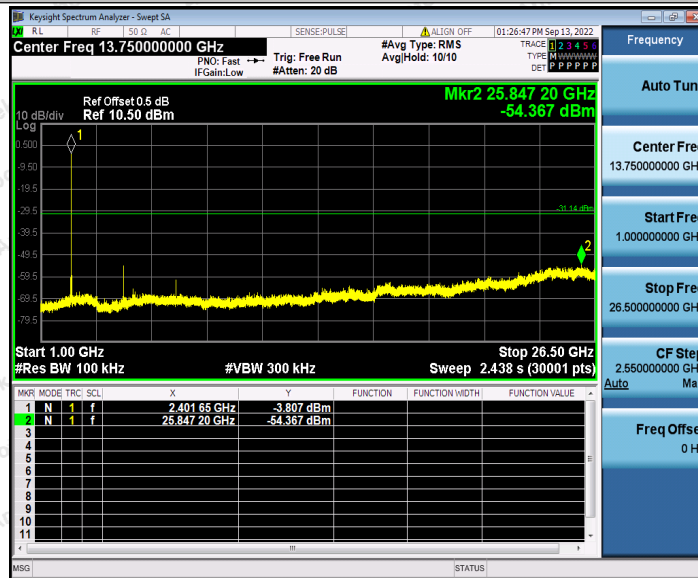

BLE_2M_Ant1_2440_0~Reference

Shenzhen Anbotek Compliance Laboratory Limited

Address: 1/F., Building D, Sogood Science and Technology Park, Sanwei Community, Hangcheng Street, Bao'an District, Shenzhen, Guangdong, China.
Tel: (86) 0755-26066440 Fax: (86) 0755-26014772 Email: service@anbotek.com

Hotline
400-003-0500
www.anbotek.com.cn