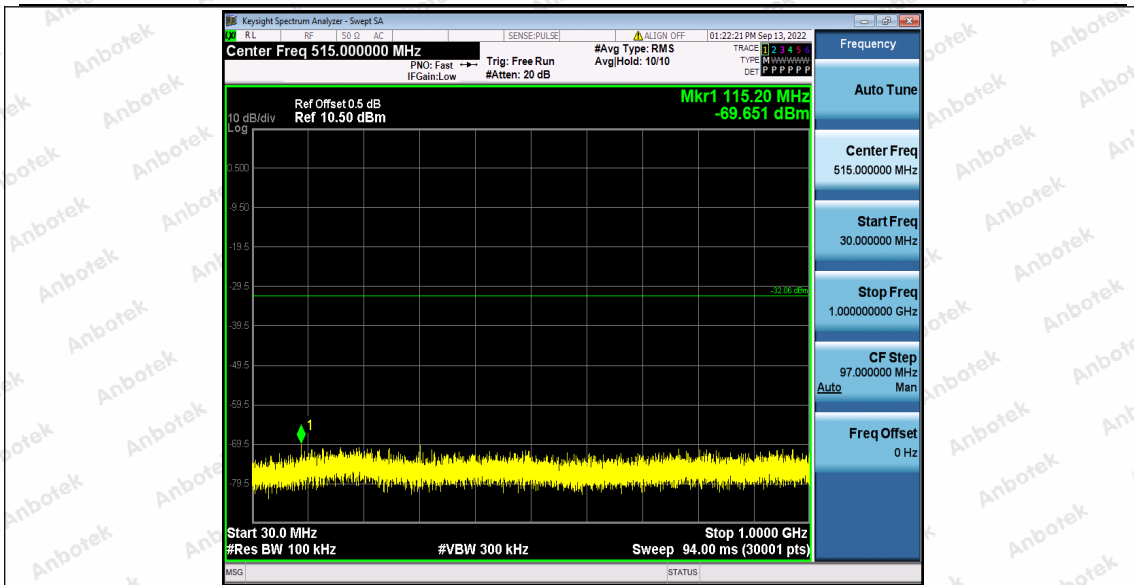

BLE_1M_Ant1_2440_1000~26500