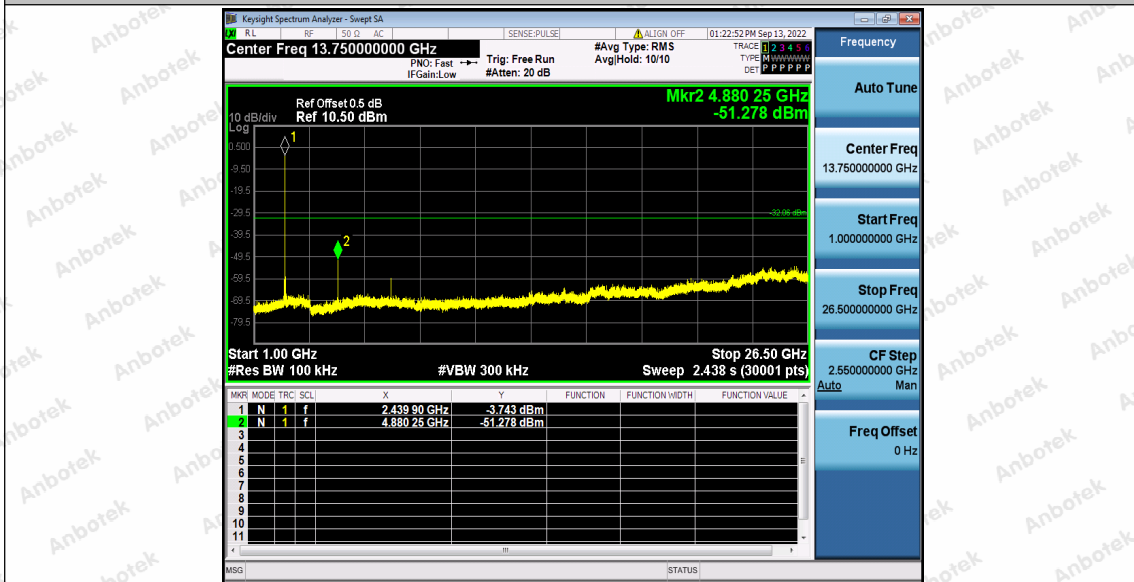

BLE_1M_Ant1_2480_0~Reference

Shenzhen Anbotek Compliance Laboratory Limited

Address: 1/F., Building D, Sogood Science and Technology Park, Sanwei Community, Hangcheng Street, Bao'an District, Shenzhen, Guangdong, China.
Tel: (86) 0755-26066440 Fax: (86) 0755-26014772 Email: service@anbotek.com

Hotline
400-003-0500
www.anbotek.com.cn