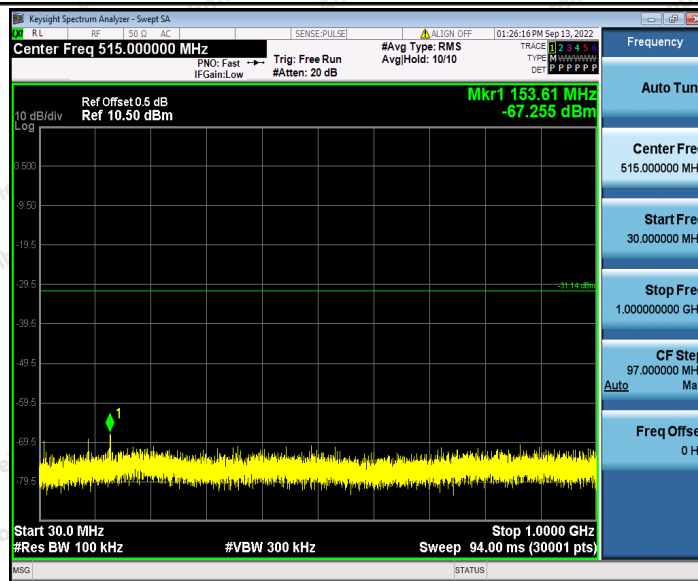

BLE_2M_Ant1_2402_1000~26500