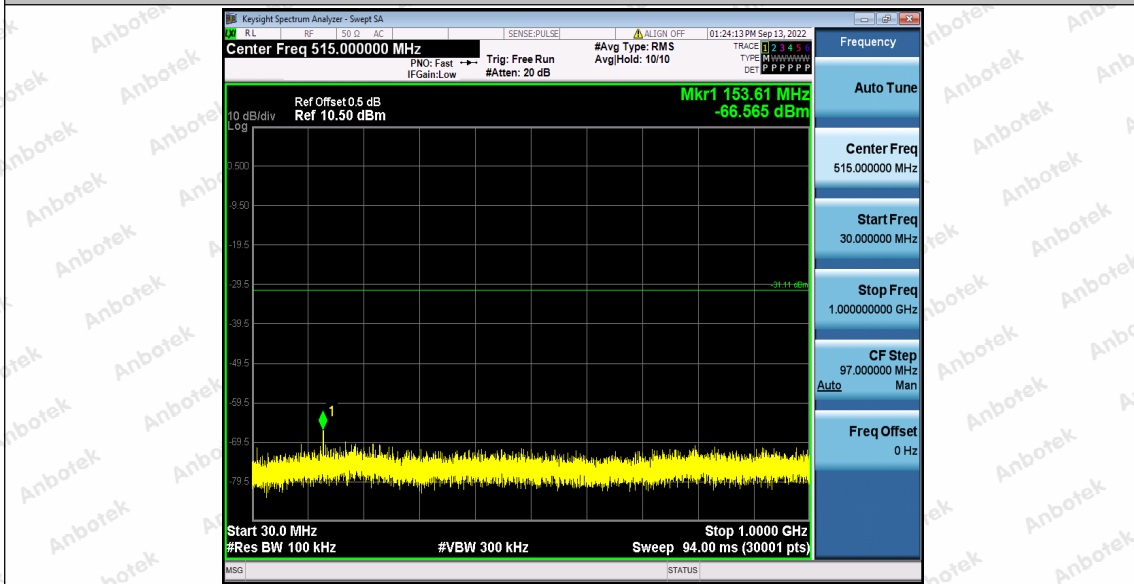

BLE_1M_Ant1_2480_1000~26500

Shenzhen Anbotek Compliance Laboratory Limited

Address: 1/F., Building D, Sogood Science and Technology Park, Sanwei Community, Hangcheng Street, Bao'an District, Shenzhen, Guangdong, China.
Tel: (86) 0755-26066440 Fax: (86) 0755-26014772 Email: service@anbotek.com

Hotline
400-003-0500
www.anbotek.com.cn