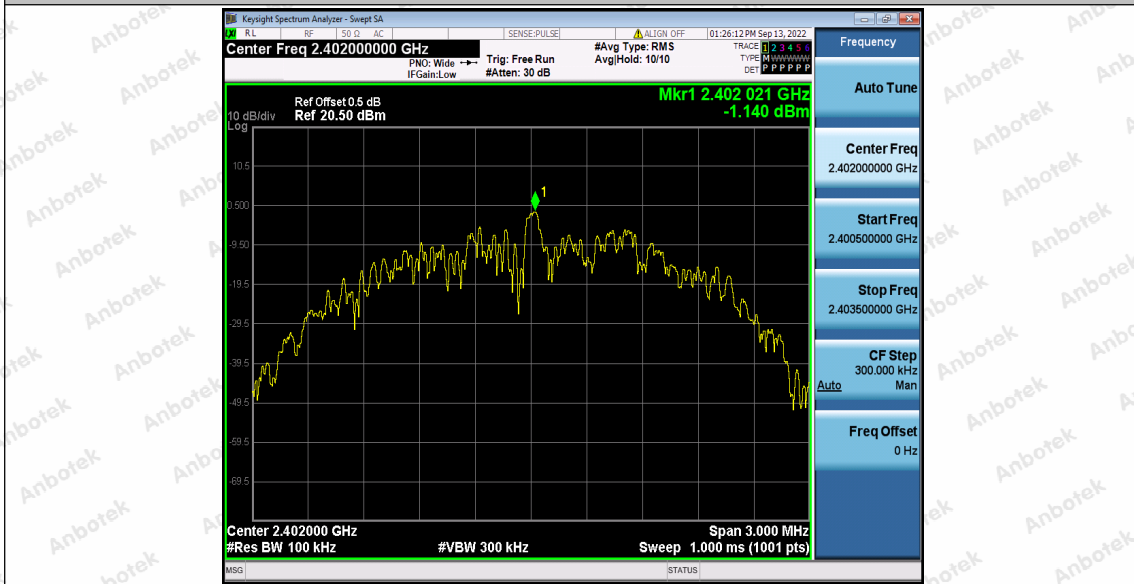

BLE_2M_Ant1_2402_30~1000

Shenzhen Anbotek Compliance Laboratory Limited

Address: 1/F., Building D, Sogood Science and Technology Park, Sanwei Community, Hangcheng Street, Bao'an District, Shenzhen, Guangdong, China.
Tel: (86) 0755-26066440 Fax: (86) 0755-26014772 Email: service@anbotek.com

Hotline
400-003-0500
www.anbotek.com.cn