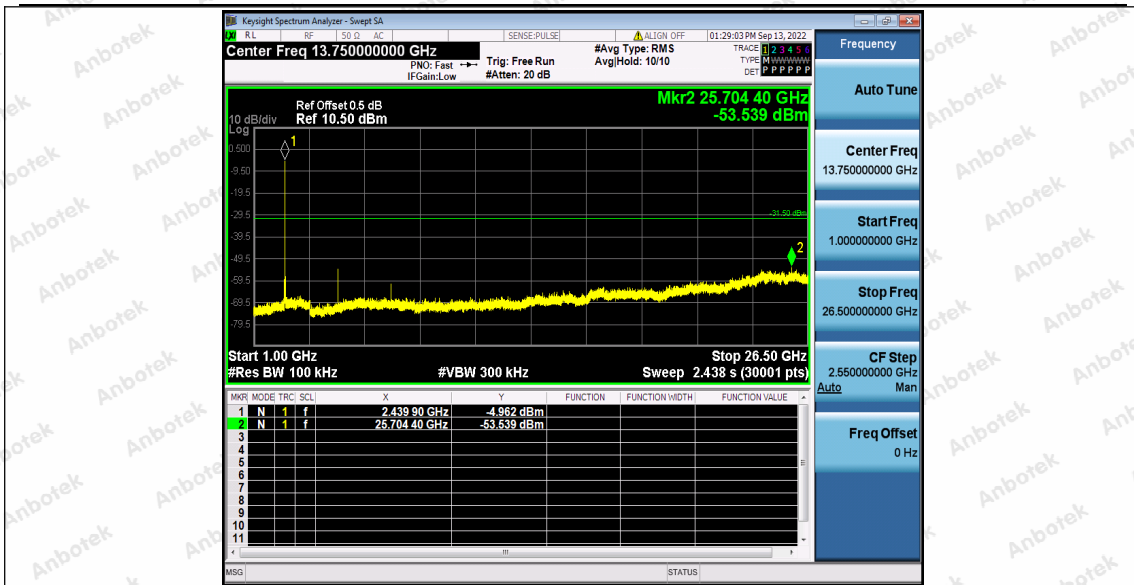

BLE_2M_Ant1_2480_0~Reference