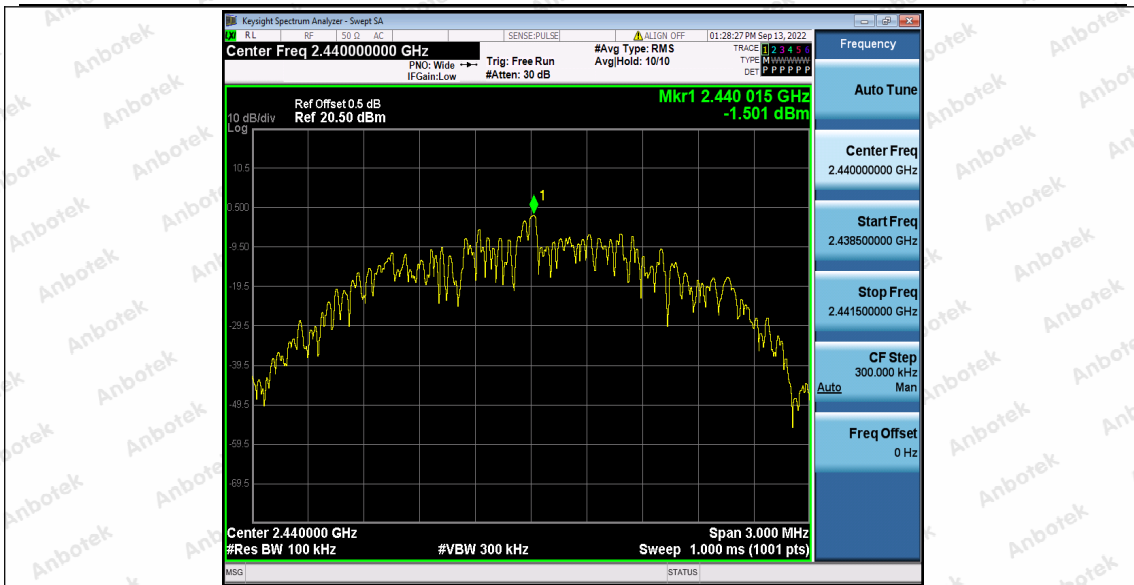

BLE_2M_Ant1_2440_30~1000