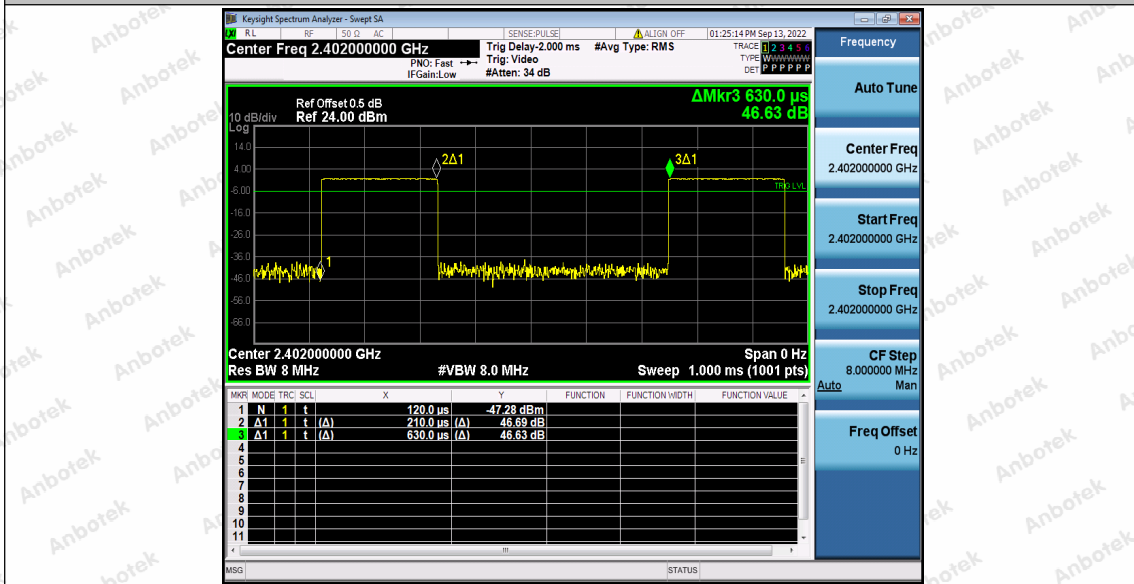

BLE_2M_Ant1_2440

Shenzhen Anbotek Compliance Laboratory Limited

Address: 1/F., Building D, Sogood Science and Technology Park, Sanwei Community, Hangcheng Street, Bao'an District, Shenzhen, Guangdong, China.
Tel: (86) 0755-26066440 Fax: (86) 0755-26014772 Email: service@anbotek.com

Hotline
400-003-0500
www.anbotek.com.cn