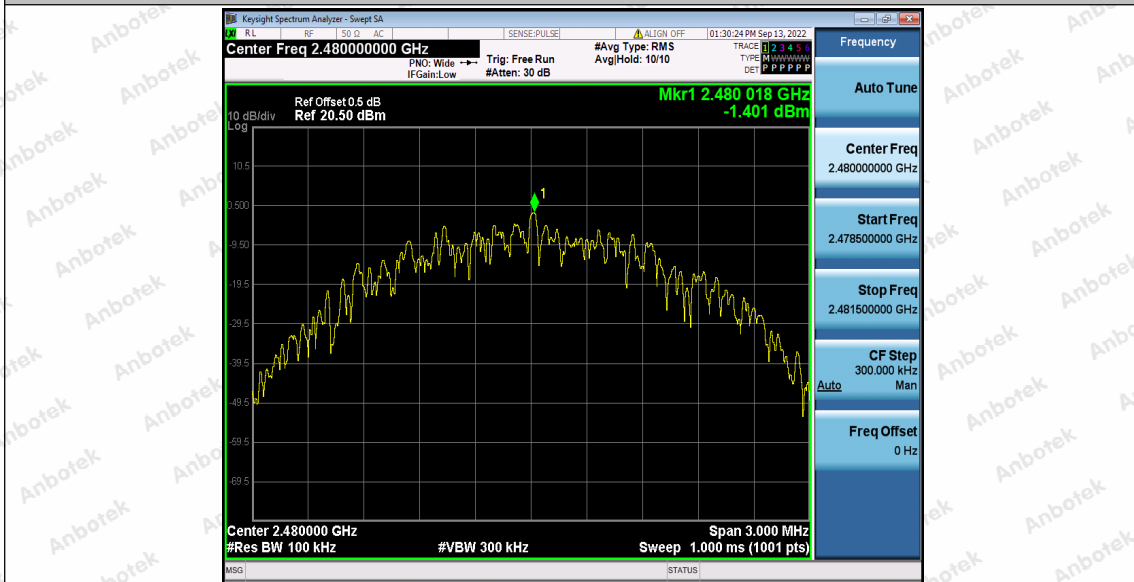

BLE_2M_Ant1_2480_30~1000

Shenzhen Anbotek Compliance Laboratory Limited

Address: 1/F., Building D, Sogood Science and Technology Park, Sanwei Community, Hangcheng Street, Bao'an District, Shenzhen, Guangdong, China.
Tel: (86) 0755-26066440 Fax: (86) 0755-26014772 Email: service@anbotek.com

Hotline
400-003-0500
www.anbotek.com.cn