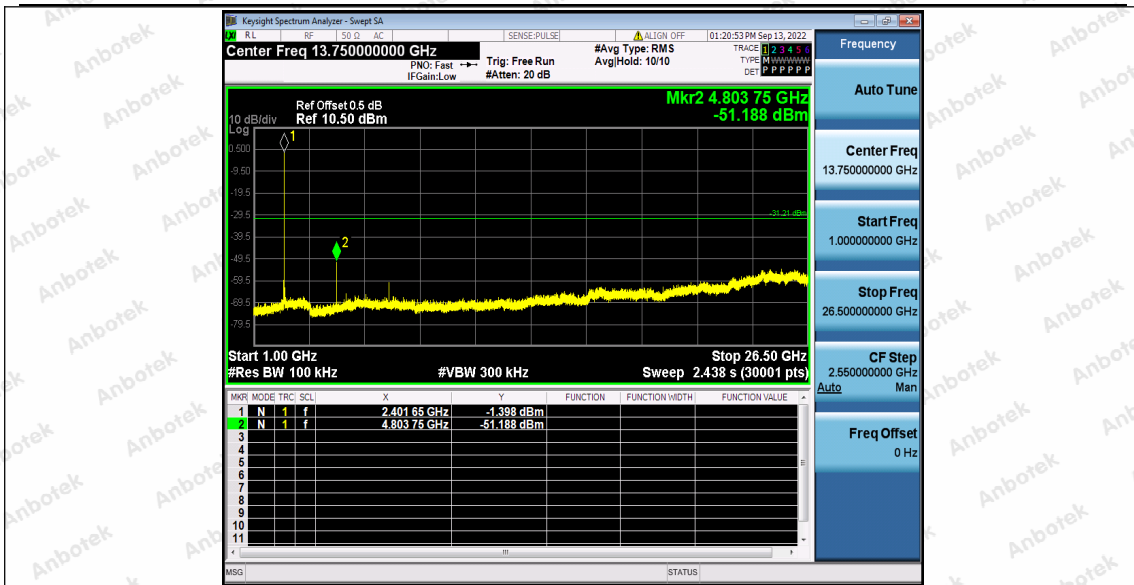

BLE_1M_Ant1_2440_0~Reference