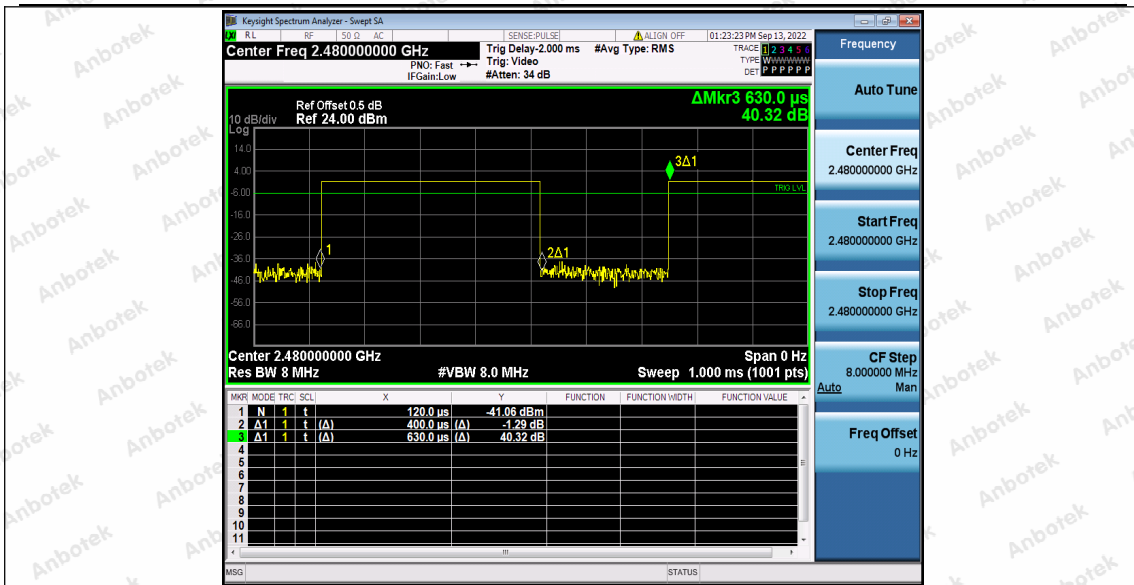

BLE_2M_Ant1_2402