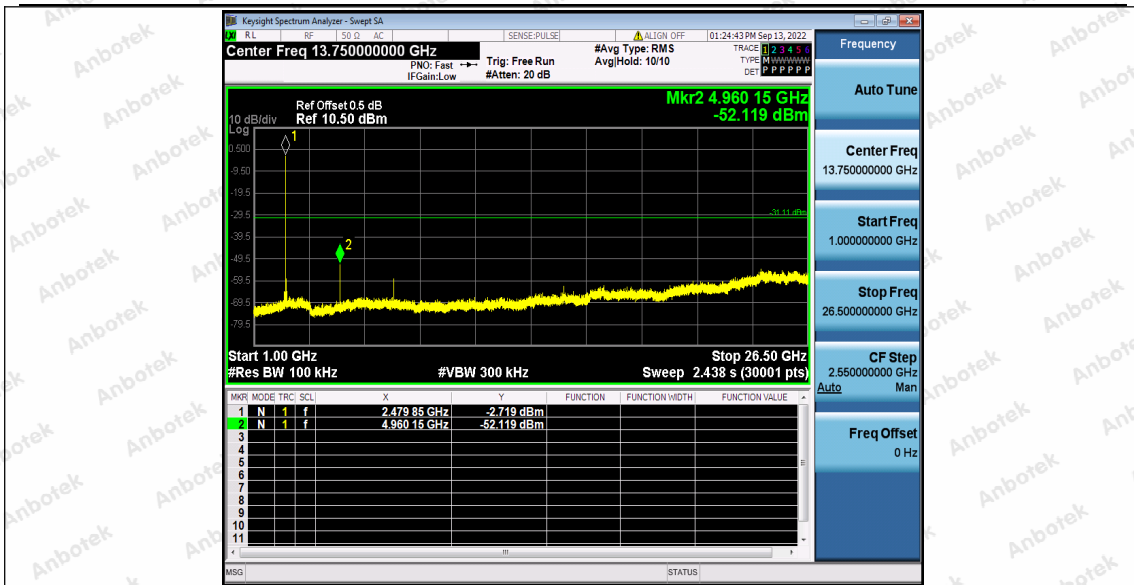

BLE_2M_Ant1_2402_0~Reference