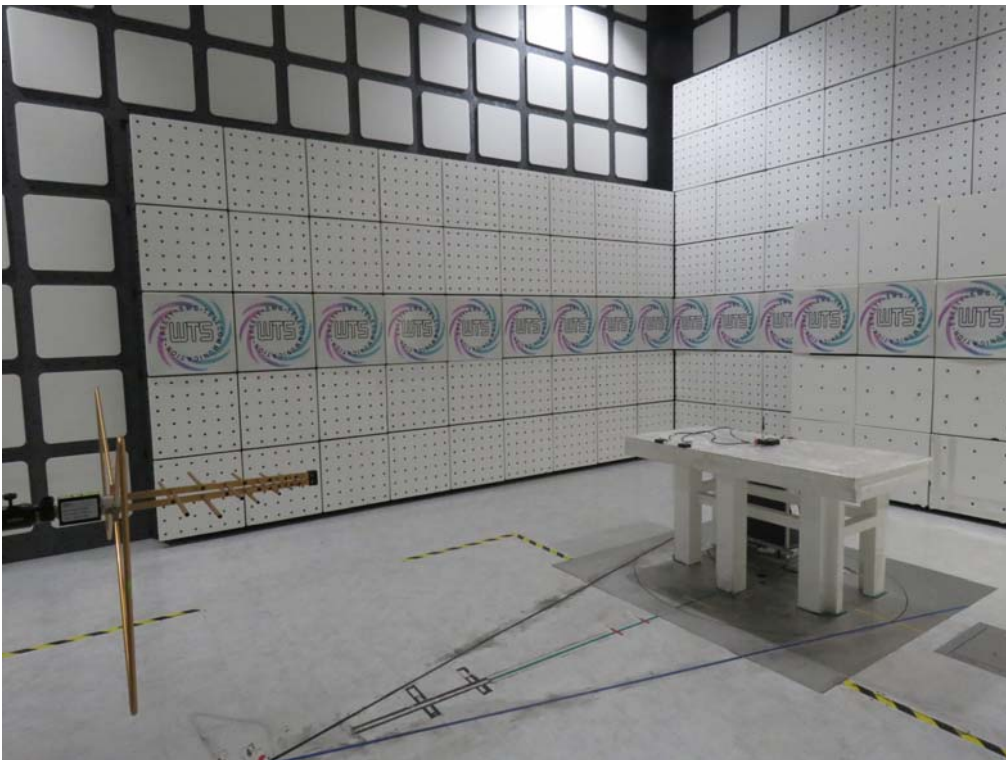

Registration number: W6M22203-21674-C-1

FCC ID: 2AY6XSW-0102

Set Up Photo of Radiated Emission

WLAN

Below 1 GHz

Registration number: W6M22203-21674-C-1
FCC ID: 2AY6XSW-0102

Above 1 GHz

Registration number: W6M22203-21674-C-1
FCC ID: 2AY6XSW-0102