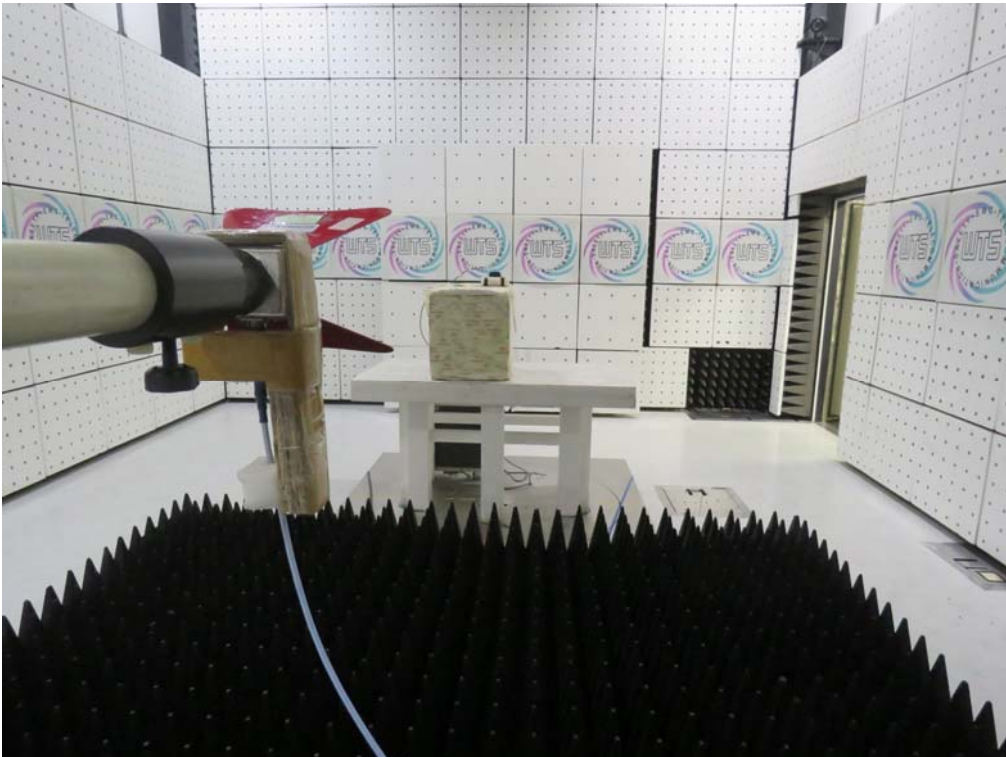

Registration number: W6M22203-21674-C-1
FCC ID: 2AY6XSW-0102

Above 1 GHz