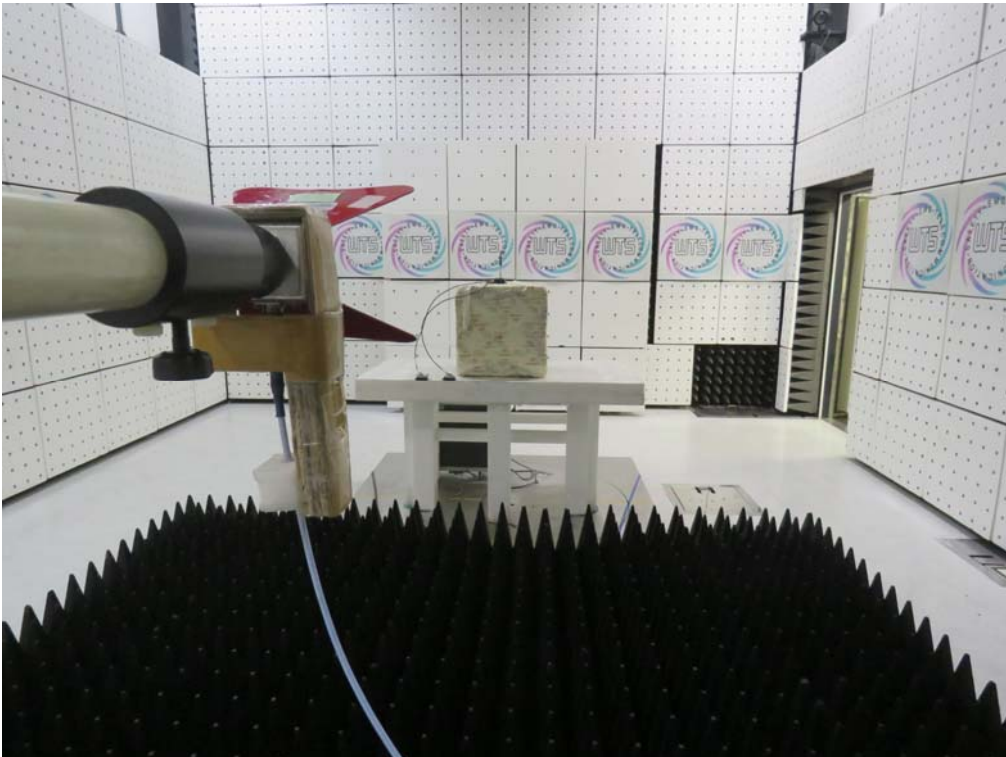

Registration number: W6M22203-21674-C-1

FCC ID: 2AY6XSW-0102

Set Up Photo of Radiated Emission

WLAN

Below 1 GHz

Registration number: W6M22203-21674-C-1
FCC ID: 2AY6XSW-0102

Above 1 GHz

Registration number: W6M22203-21674-C-1
FCC ID: 2AY6XSW-0102