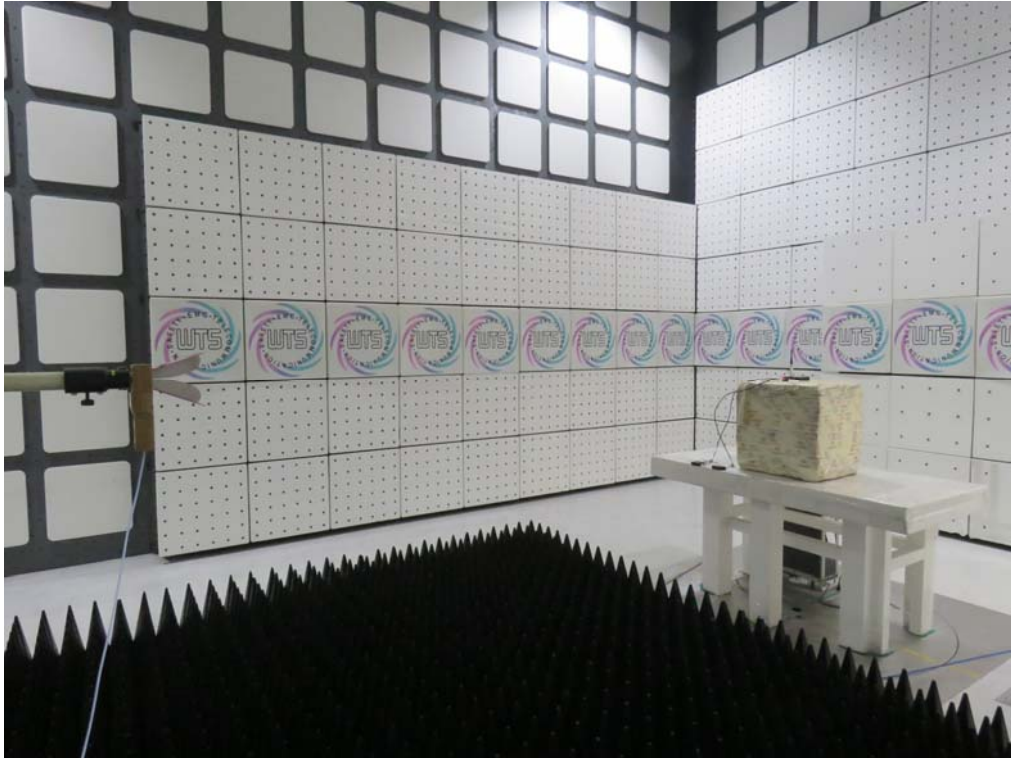

Registration number: W6M22203-21674-C-1

FCC ID: 2AY6XSW-0102

Set Up Photo of Radiated Emission

WLAN

Below 1 GHz

Registration number: W6M22203-21674-C-1
FCC ID: 2AY6XSW-0102

Above 1 GHz

Registration number: W6M22203-21674-C-1
FCC ID: 2AY6XSW-0102