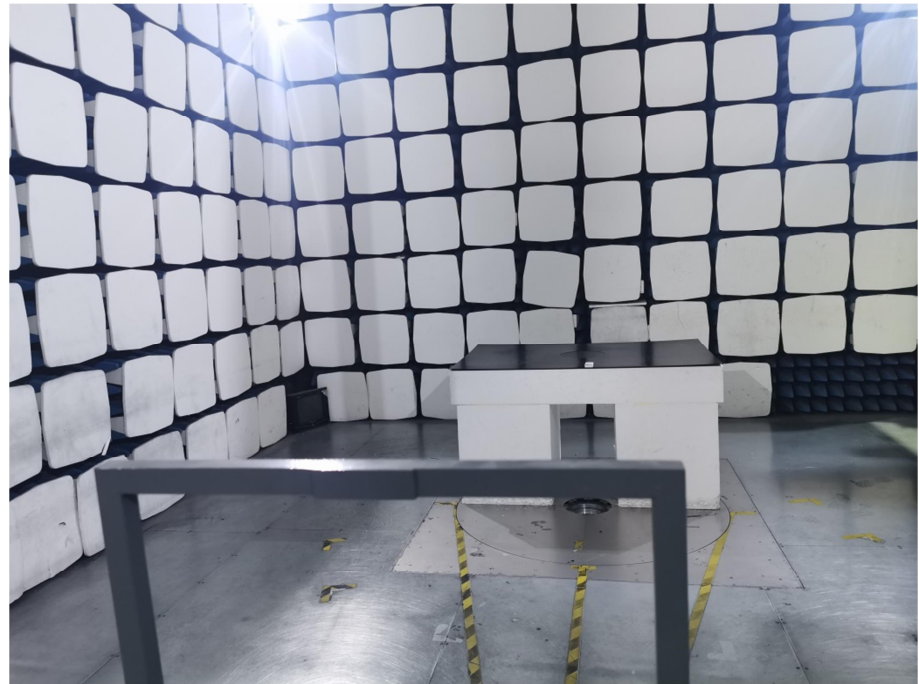

EXHIBIT 4 - TEST SETUP PHOTOGRAPHS

Radiation Emission Test Setup (Below 30MHz)

Radiation Emission Test Setup (30MHz to 1GHz)

Radiation Emission Test Setup (1GHz to 18GHz)

***** END OF REPORT *****