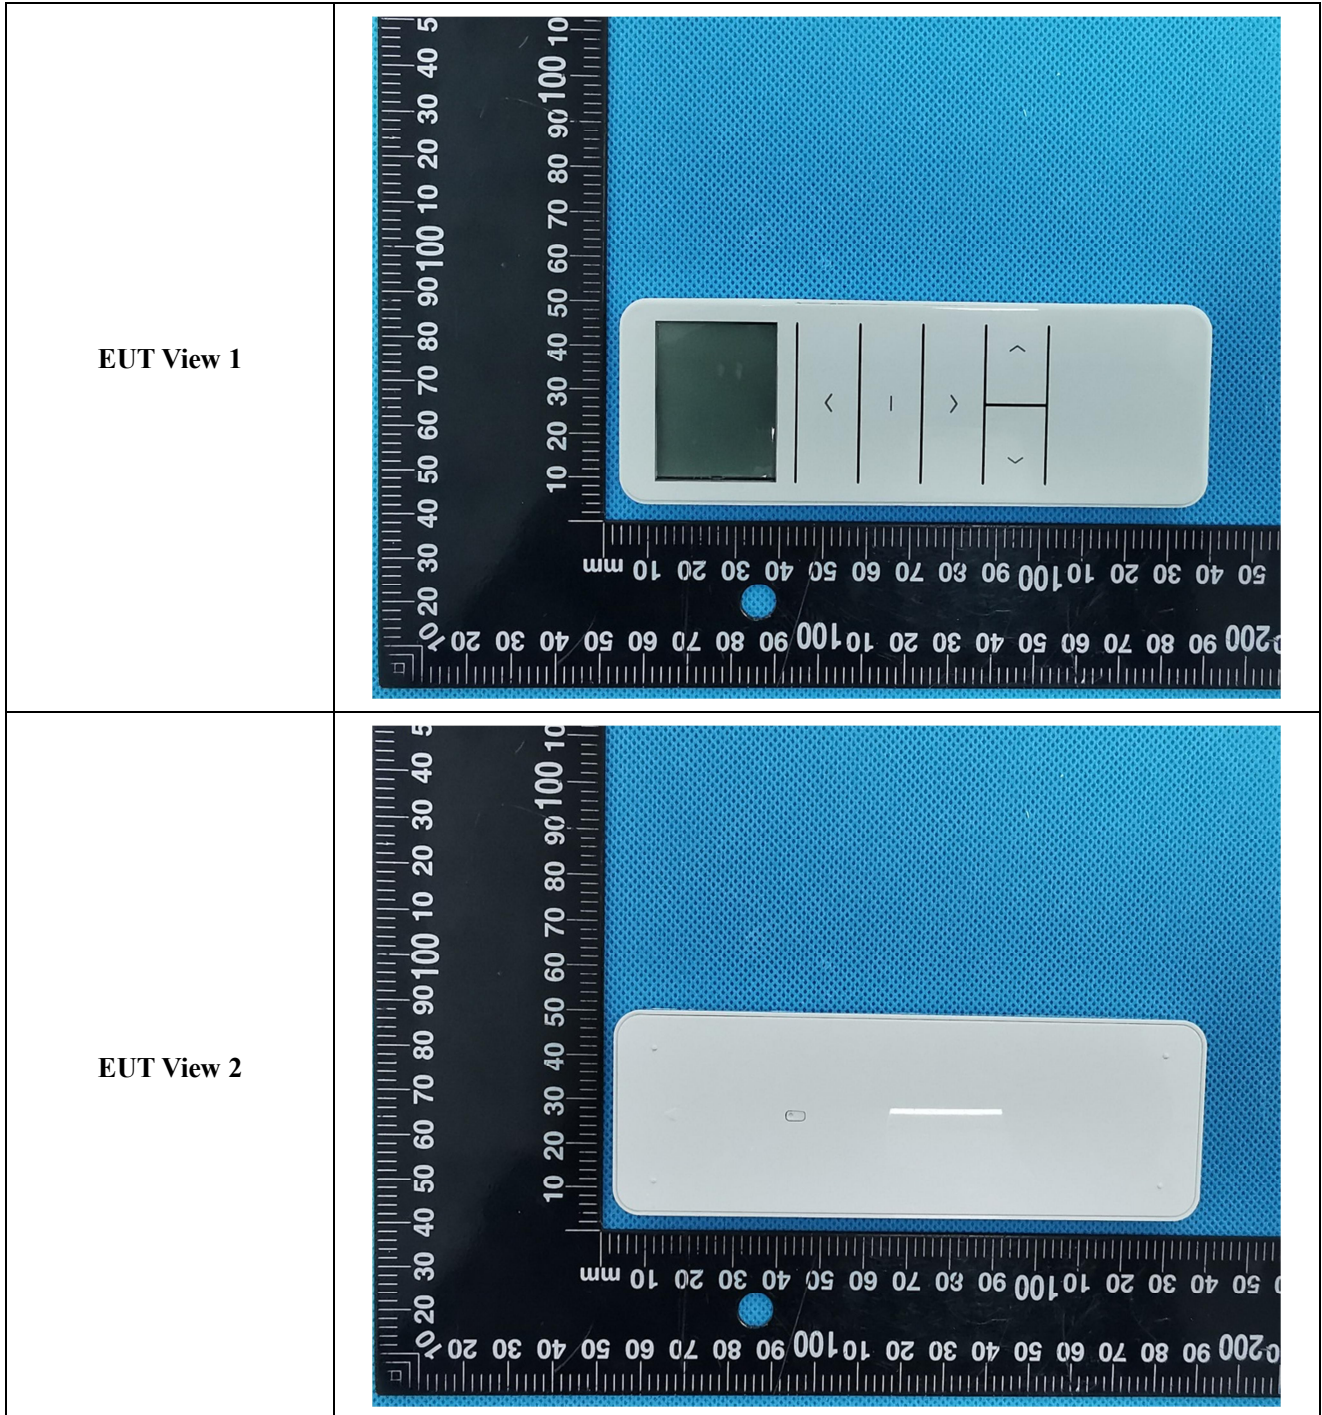

EXHIBIT 2 - EUT EXTERNAL PHOTOGRAPHS

<p>EUT View 3</p>	
<p>EUT View 4</p>	

<p>EUT View 5</p>	 <p>A photograph showing the front view of a white handheld electronic device. The device has a small rectangular screen at the top, followed by a series of control buttons: a central button with a downward arrow, a horizontal line, another central button with an upward arrow, and two side buttons with left and right arrows. Below the device is a black ruler with white markings, showing centimeter and millimeter scales. The background is a blue textured surface.</p>
<p>EUT View 6</p>	 <p>A photograph showing the side view of the same white handheld electronic device. The screen is on the right side, and the control buttons are on the left. The device is placed on a blue textured background with a black ruler below it, similar to the previous view. The ruler shows centimeter and millimeter markings.</p>