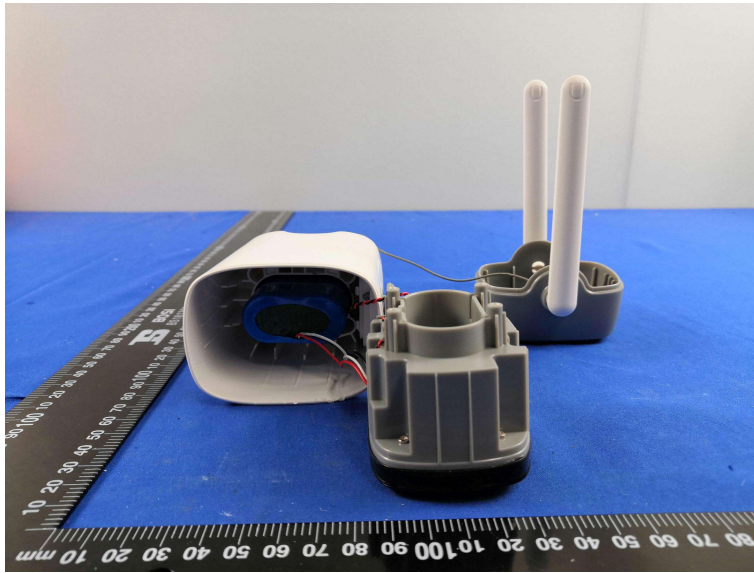

**Internal Photos of EUT**

2.4G Wifi Antenna