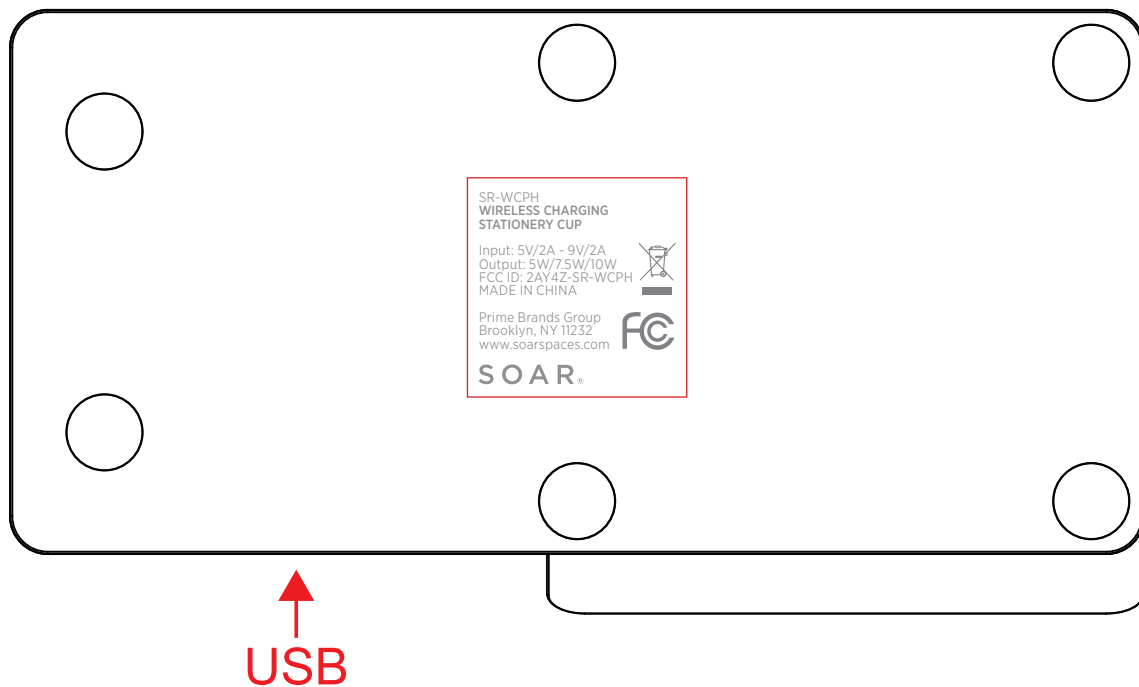

Wireless Charging Pen Holder

白底贴纸

29 mm

29 mm

● PANTONE 877 C