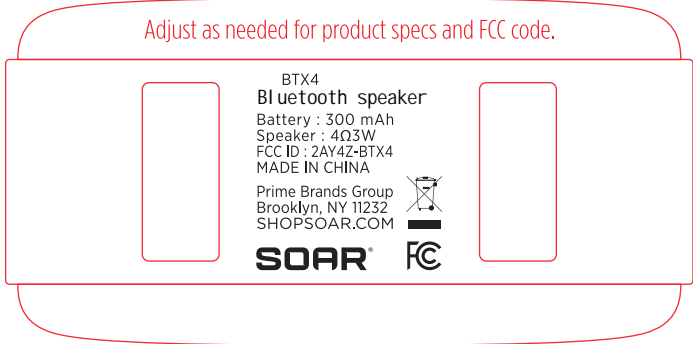

SR-BTX4_BtPortableSpeaker

Product Specs

Logo Color
BLACK

.88 in
SOAR[®]

Rating Label Color
BLACK

Front

Product Color
WHITE

Cable Color
WHITE

Lanyard Color
WHITE

Bottom