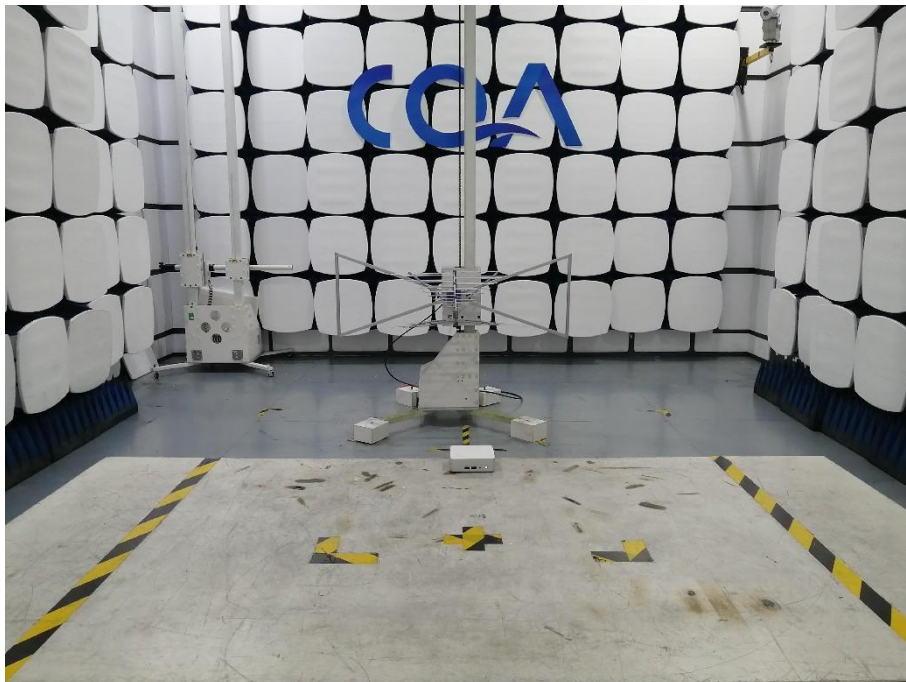

1 Photographs - EUT Test Setup

1.1 Radiated Emission

9KHz~30MHz:

30MHz~1GHz:

Above 1GHz:

1.2 Conducted Emission