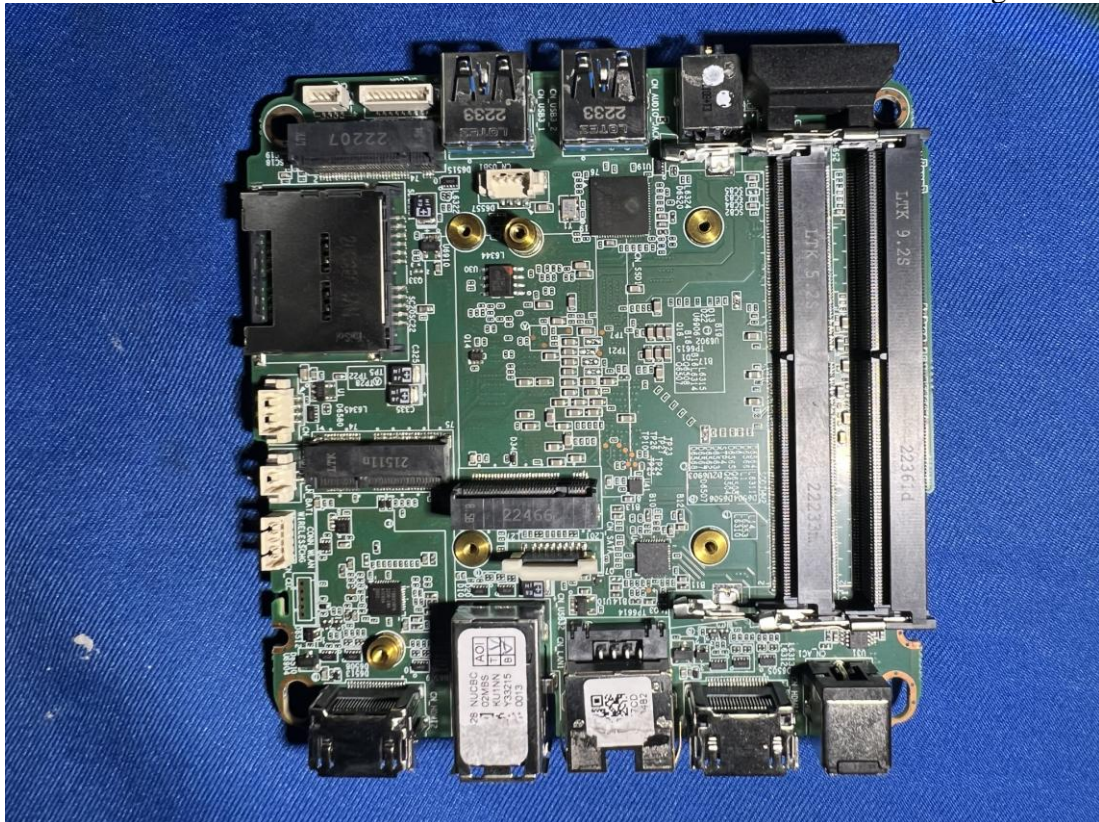

Figure 31
Inside Configuration of the EUT

Figure 32
Inside Configuration of the EUT

Figure 33
Inside Configuration of the EUT

Figure 34
Inside Configuration of the EUT

Figure 35
Inside Configuration of the EUT

Figure 36
Inside Configuration of the EUT

Figure 37
Inside Configuration of the EUT

Figure 38
Inside Configuration of the EUT

M/N: A1001-1904740DI
Figure 39
Power Supply

Figure 40
Power Supply

M/N: MS-Z6320R190-120D0-E

Figure 41
Power Supply

Figure 42
Power Supply

Figure 45
Power Cable

..... **THE END**