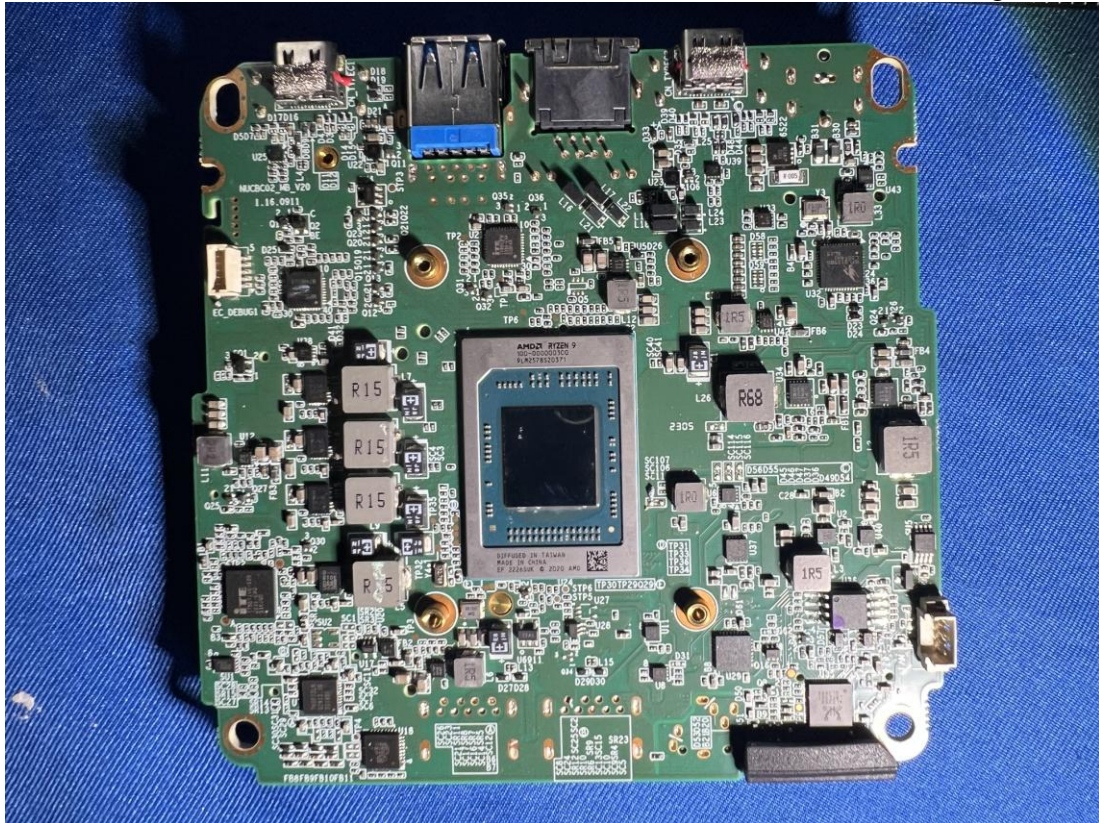

Figure 31
Inside Configuration of the EUT

Figure 32
Inside Configuration of the EUT

Figure 33
Inside Configuration of the EUT

Figure 34
Inside Configuration of the EUT

Figure 35
Inside Configuration of the EUT

Figure 36
Inside Configuration of the EUT

Figure 37
Inside Configuration of the EUT

Figure 38
Inside Configuration of the EUT

M/N: A1001-1904740DI
Figure 39
Power Supply

Figure 40
Power Supply

M/N: MS-Z6320R190-120D0-E