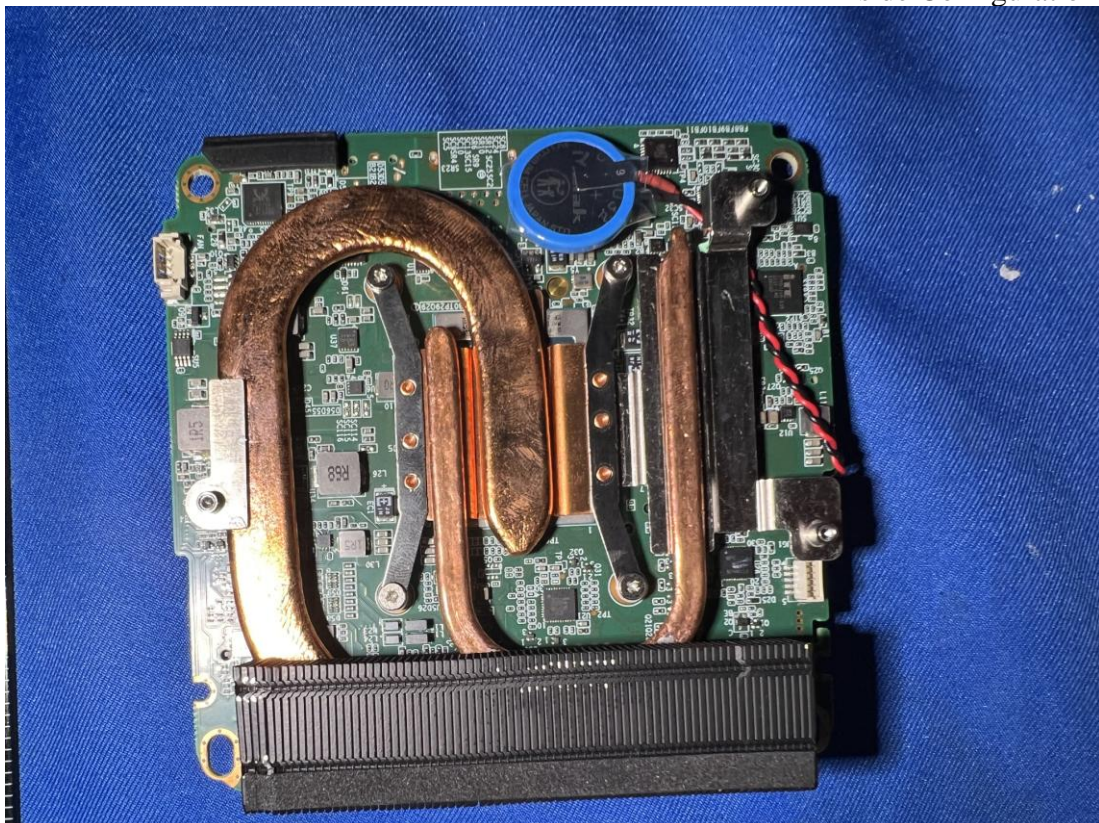

Figure 31
Inside Configuration of the EUT

Figure 32
Inside Configuration of the EUT

Figure 33
Inside Configuration of the EUT

Figure 34
Inside Configuration of the EUT

Figure 35
Inside Configuration of the EUT

Figure 36
Inside Configuration of the EUT

Figure 37
Inside Configuration of the EUT

Figure 38
Inside Configuration of the EUT

M/N: A1001-1904740DI
Figure 39
Power Supply

Figure 40
Power Supply

M/N: MS-Z6320R190-120D0-E

Figure 41
Power Supply

Figure 42
Power Supply

Figure 45
Power Cable

..... **THE END**