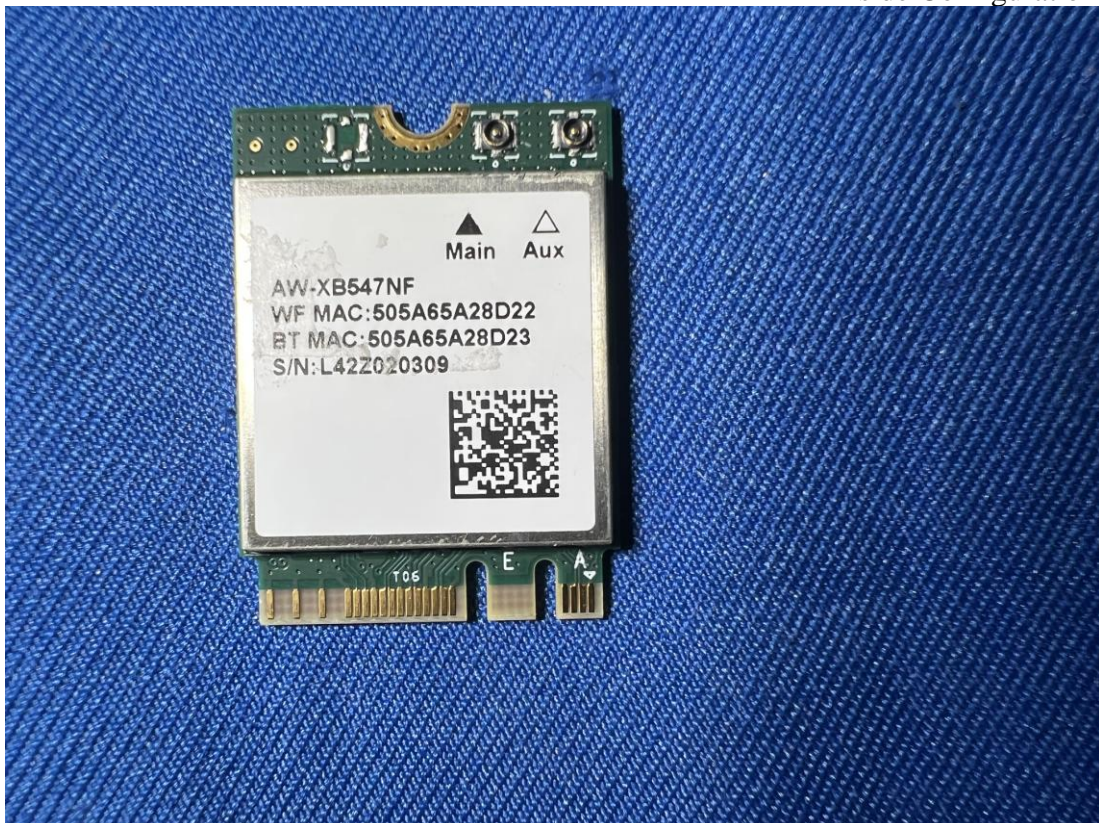

Figure 31
Inside Configuration of the EUT

Figure 32
Inside Configuration of the EUT

Figure 33
Inside Configuration of the EUT

Figure 34
Inside Configuration of the EUT

Figure 35
Inside Configuration of the EUT

Figure 36
Inside Configuration of the EUT

Figure 37
Inside Configuration of the EUT

Figure 38
Inside Configuration of the EUT

M/N: A1001-1904740DI
Figure 39
Power Supply

Figure 40
Power Supply

M/N: MS-Z6320R190-120D0-E