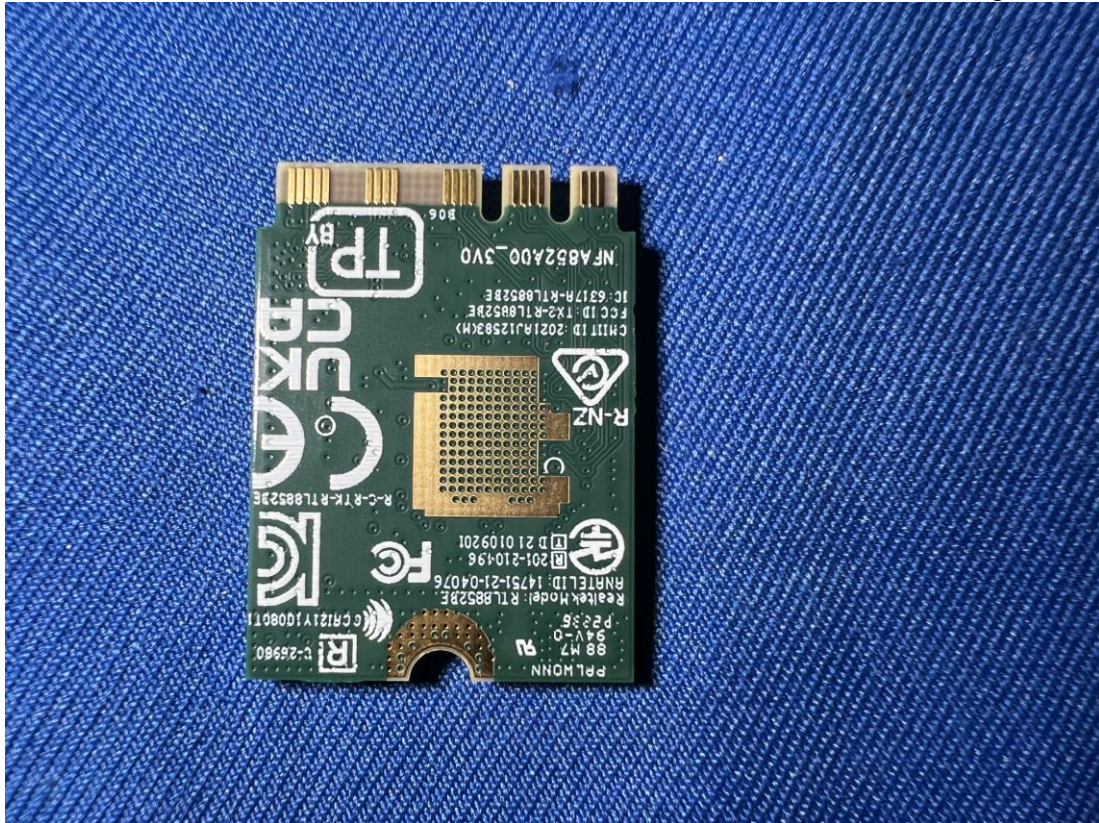

Figure 31
Inside Configuration of the EUT

Figure 32
Inside Configuration of the EUT

Figure 33
Inside Configuration of the EUT

Figure 34
Inside Configuration of the EUT

Figure 35
Inside Configuration of the EUT

Figure 36
Inside Configuration of the EUT

Figure 37
Inside Configuration of the EUT

Figure 38
Inside Configuration of the EUT

M/N: A1001-1904740DI
Figure 39
Power Supply

Figure 40
Power Supply

M/N: MS-Z6320R190-120D0-E