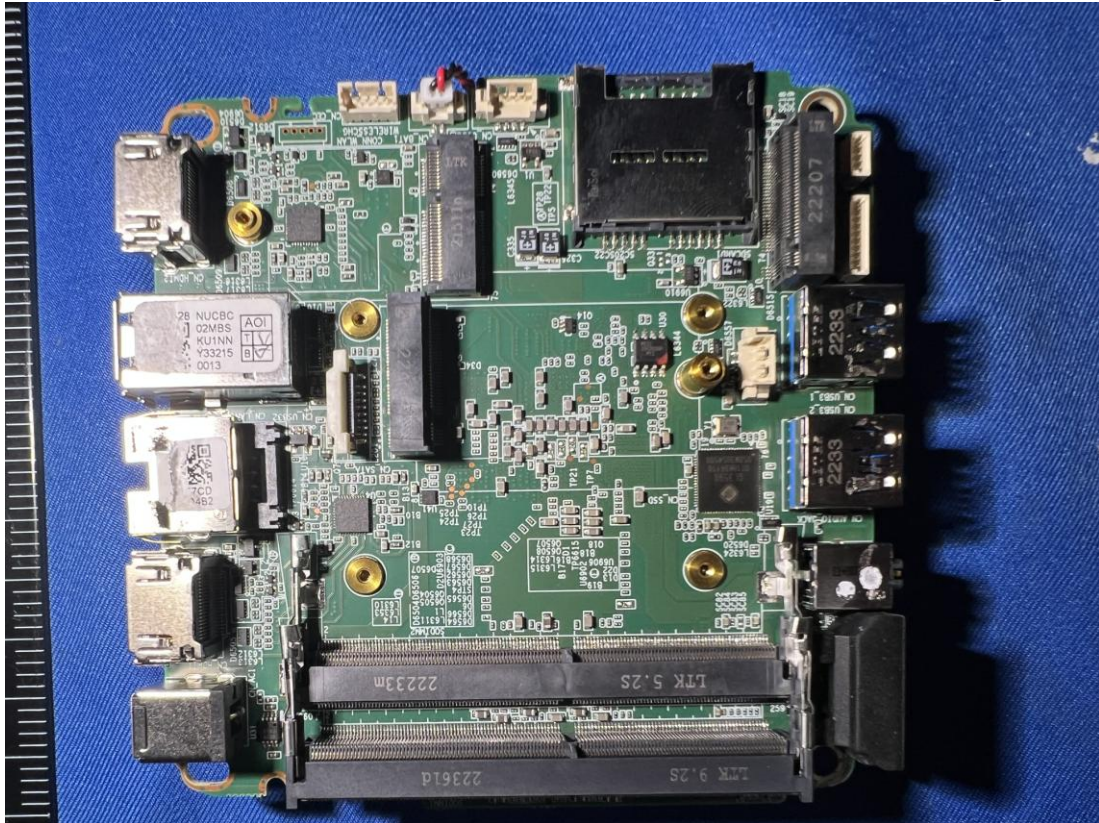

Figure 31
Inside Configuration of the EUT

Figure 32
Inside Configuration of the EUT

Figure 33
Inside Configuration of the EUT

Figure 34
Inside Configuration of the EUT

Figure 35
Inside Configuration of the EUT

Figure 36
Inside Configuration of the EUT

Figure 37
Inside Configuration of the EUT

Figure 38
Inside Configuration of the EUT

M/N: A1001-1904740DI
Figure 39
Power Supply

Figure 40
Power Supply

M/N: MS-Z6320R190-120D0-E