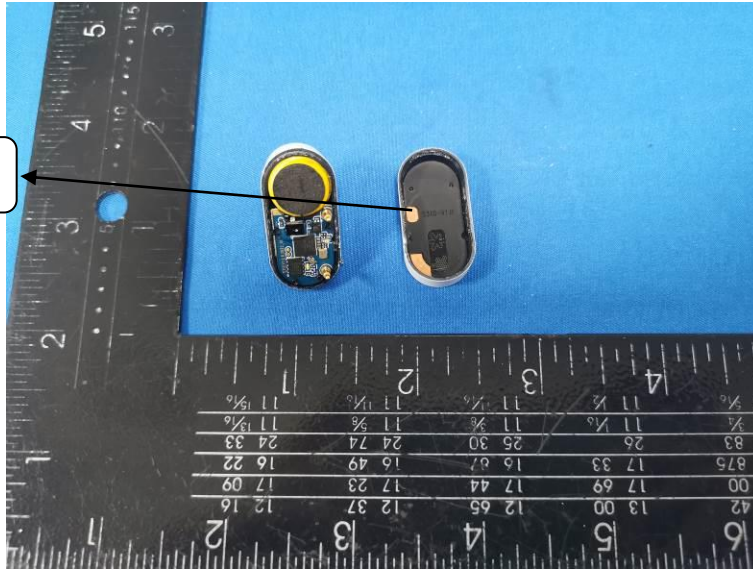

TWS-NEKOCAKE Internal Photos of the EUT

Left Side
Photo 1

Photo 2

Photo 3

Photo 4

BT/BLE Antenna

Photo 5

Photo 6

Photo 7

Photo 8

Photo 9

Right Side
Photo 10

Photo 11

BT/BLE Antenna

Photo 12

Photo 13