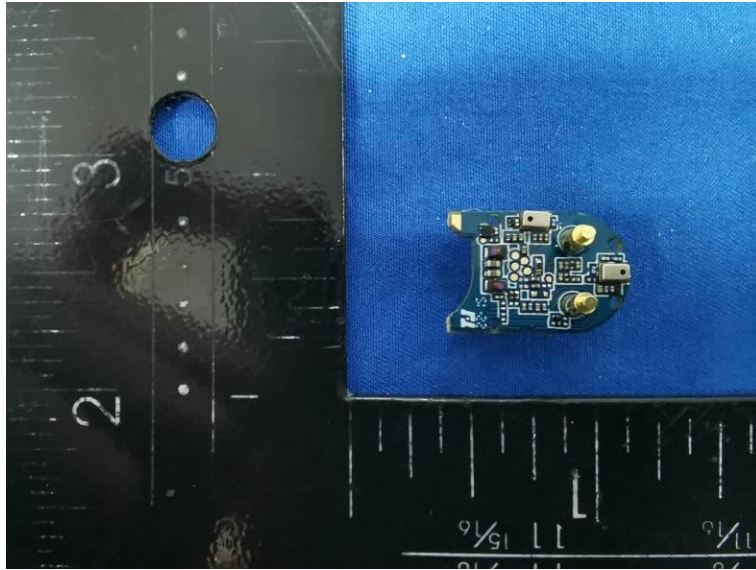

TWS-NEKOCAKE Internal Photos of the EUT

Left Side
Photo 1

Photo 2

Photo 3

Photo 4

BT/BLE Antenna

Photo 5

Photo 6

Photo 7

Photo 8

Photo 9

Right Side
Photo 10

Photo 11

BT/BLE Antenna

Photo 12

Photo 13