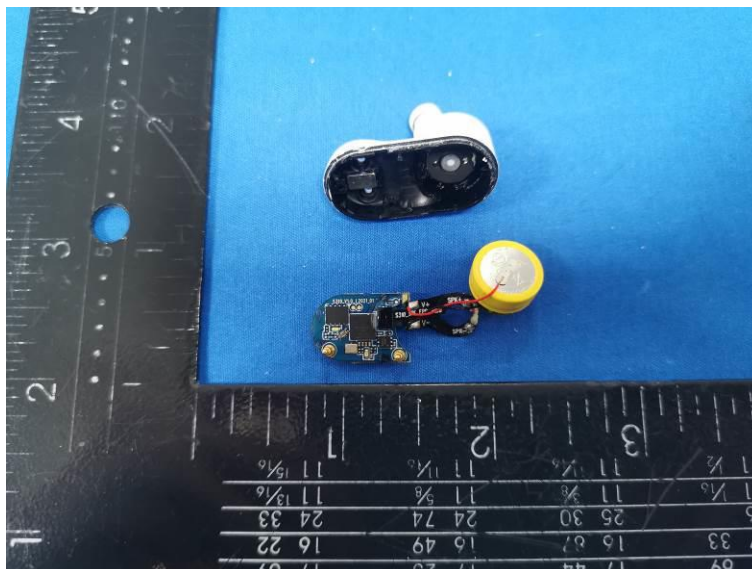

TWS-NEKOCAKE Internal Photos of the EUT

Left Side
Photo 1

Photo 2

Photo 3

Photo 4

BT/BLE Antenna

Photo 5

Photo 6

Photo 7

Photo 8

Photo 9

Right Side
Photo 10

Photo 11

BT/BLE Antenna

Photo 12

Photo 13