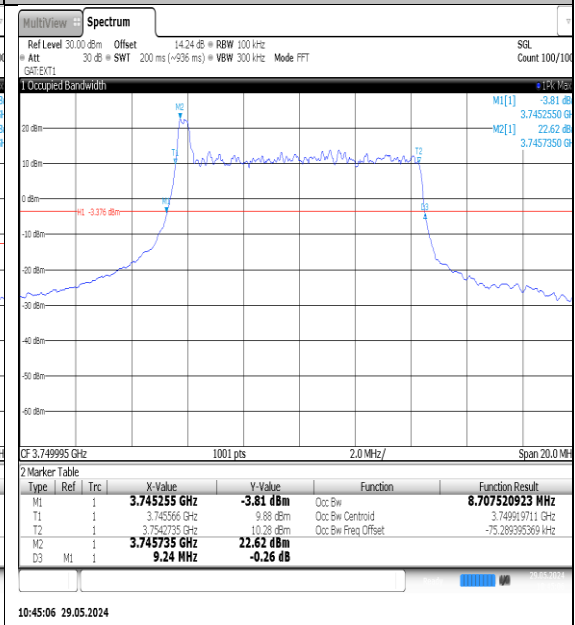

NTNV-N77-3450-3550-PC3-30-100-M-DFT-
16QAM-Outer_Full-Ant1-PASS