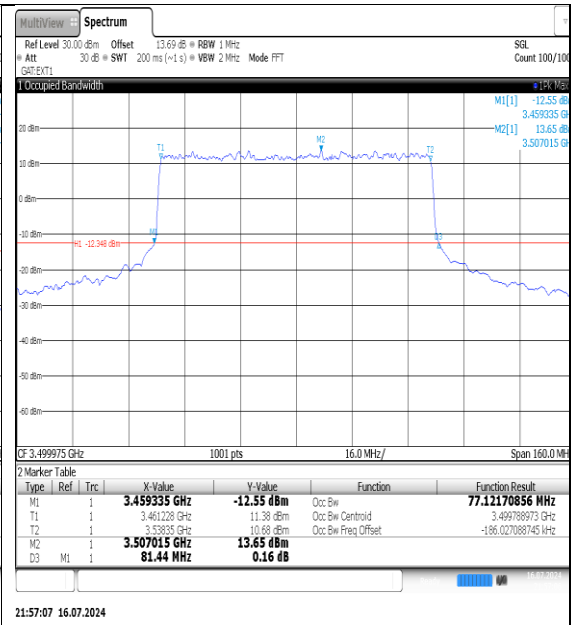

NTNV-N77-3450-3550-PC3-30-60-M-DFT-QPSK-Outer_Full-Ant1-PASS

NTNV-N77-3450-3550-PC3-30-60-M-DFT-16QAM-Outer_Full-Ant1-PASS

NTNV-N77-3450-3550-PC3-30-70-M-DFT-PI2BPSK-Outer_Full-Ant1-PASS

NTNV-N77-3450-3550-PC3-30-70-M-DFT-QPSK-Outer_Full-Ant1-PASS