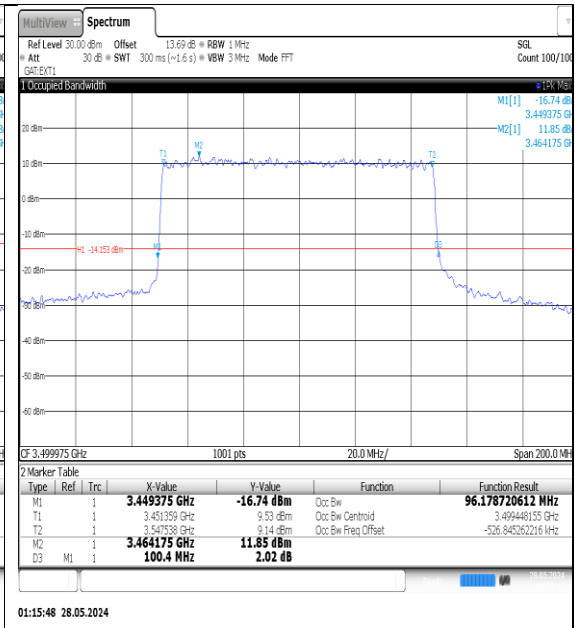

NTNV-N77-3450-3550-PC3-30-100-M-DFT-
Pi2BPSK-Outer_Full-Ant1-PASS