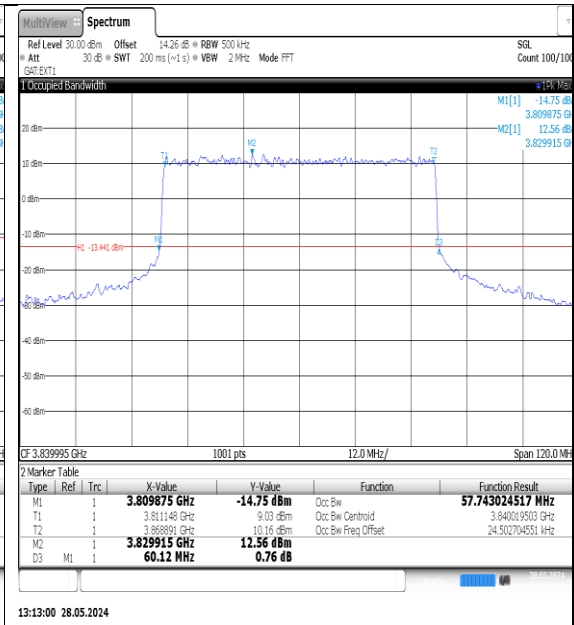

NTNV-N77-3700-3980-PC3-30-60-M-DFT-PI2BPSK-Outer_Full-Ant1-PASS