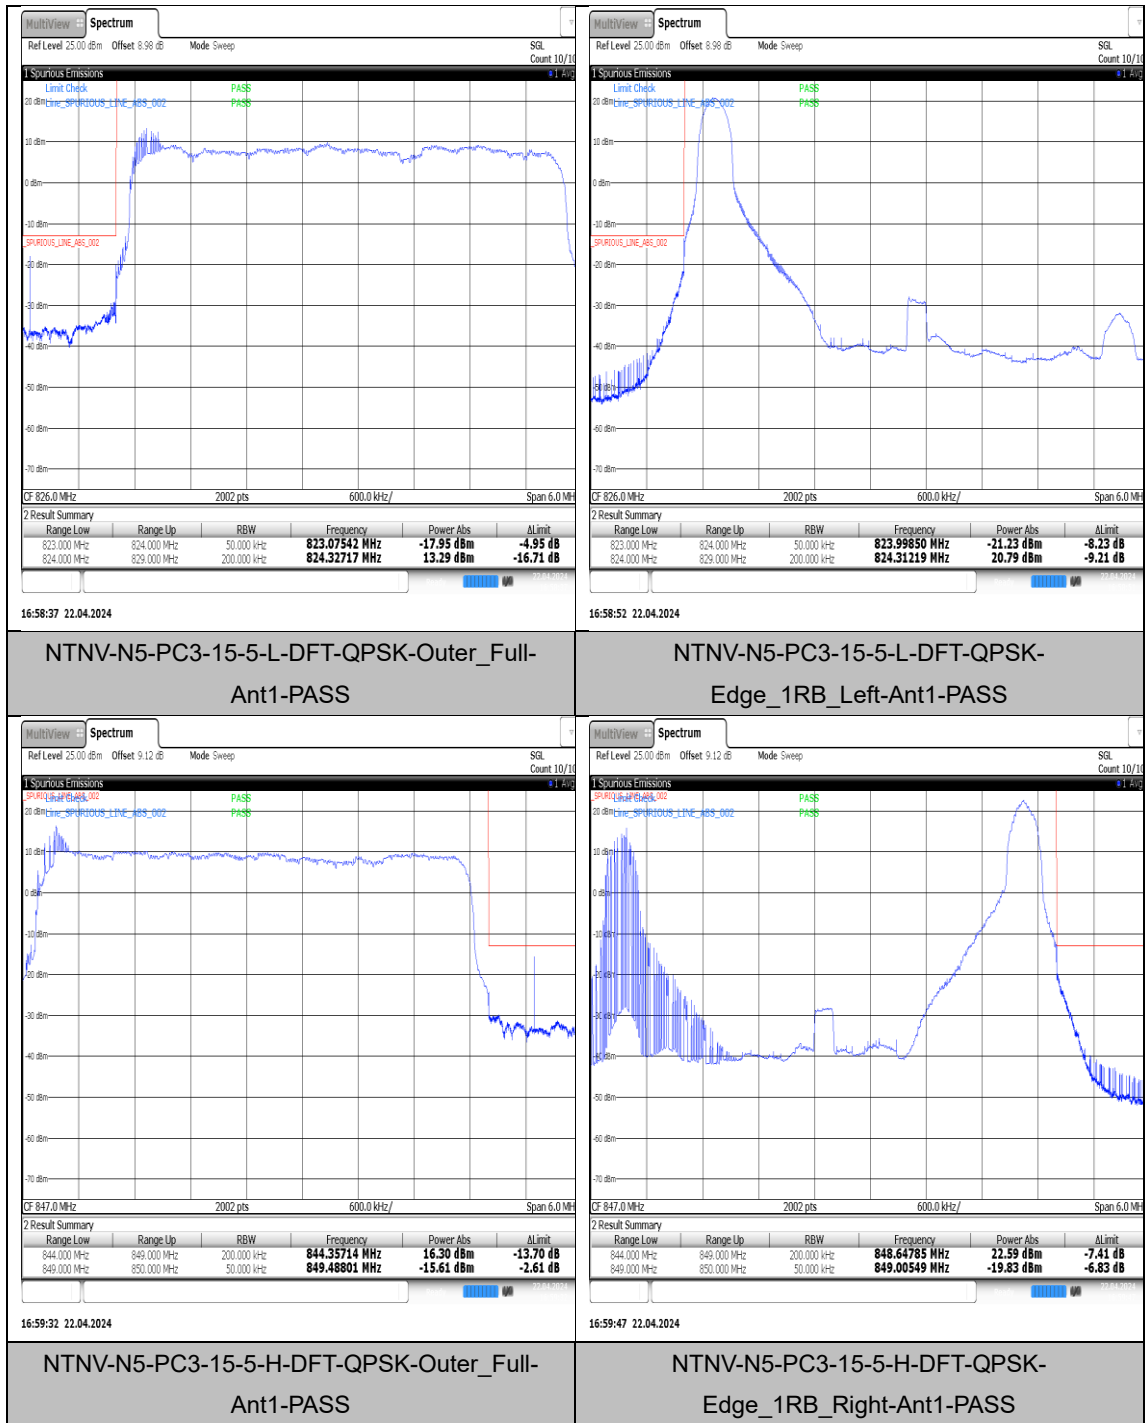

N77-3700-3980	30	70	DFT-QPSK	L	Edge_1RB_Left	-16.89	PASS
N77-3700-3980	30	70	DFT-QPSK	H	Outer_Full	-31.15	PASS
N77-3700-3980	30	70	DFT-QPSK	H	Edge_1RB_Right	-17.05	PASS
N77-3700-3980	30	80	DFT-QPSK	L	Outer_Full	-35.52	PASS
N77-3700-3980	30	80	DFT-QPSK	L	Edge_1RB_Left	-19.37	PASS
N77-3700-3980	30	80	DFT-QPSK	H	Outer_Full	-31.15	PASS
N77-3700-3980	30	80	DFT-QPSK	H	Edge_1RB_Right	-18.22	PASS
N77-3700-3980	30	90	DFT-QPSK	L	Outer_Full	-35.70	PASS
N77-3700-3980	30	90	DFT-QPSK	L	Edge_1RB_Left	-19.03	PASS
N77-3700-3980	30	90	DFT-QPSK	H	Outer_Full	-32.18	PASS
N77-3700-3980	30	90	DFT-QPSK	H	Edge_1RB_Right	-18.27	PASS
N77-3700-3980	30	100	DFT-QPSK	L	Outer_Full	-36.46	PASS
N77-3700-3980	30	100	DFT-QPSK	L	Edge_1RB_Left	-18.88	PASS
N77-3700-3980	30	100	DFT-QPSK	H	Outer_Full	-32.52	PASS
N77-3700-3980	30	100	DFT-QPSK	H	Edge_1RB_Right	-17.46	PASS

Test Graphs