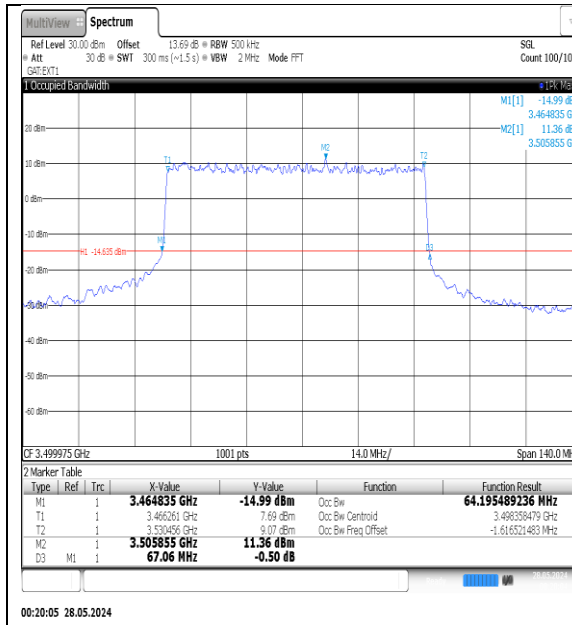

NTNV-N77-3450-3550-PC3-30-60-M-DFT-QPSK-Outer_Full-Ant1-PASS

NTNV-N77-3450-3550-PC3-30-60-M-DFT-16QAM-Outer_Full-Ant1-PASS

NTNV-N77-3450-3550-PC3-30-70-M-DFT-PI2BPSK-Outer_Full-Ant1-PASS

NTNV-N77-3450-3550-PC3-30-70-M-DFT-QPSK-Outer_Full-Ant1-PASS