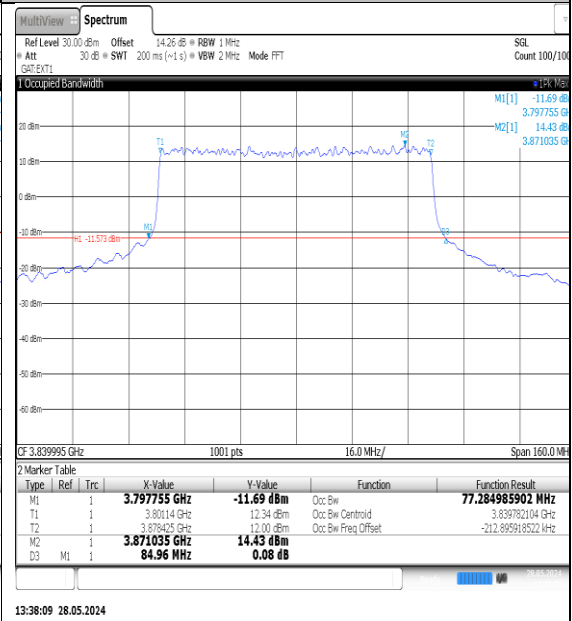

NTNV-N77-3700-3980-PC3-30-80-M-DFT-PI2BPSK-Outter_Full-Ant1-PASS