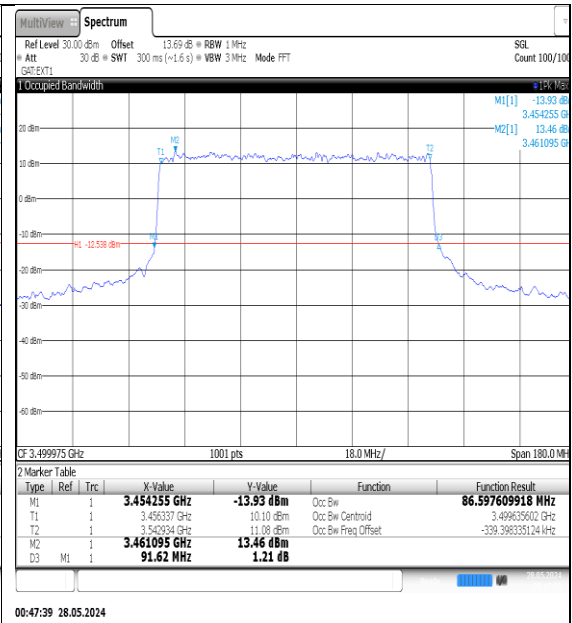

NTNV-N77-3450-3550-PC3-30-80-M-DFT-16QAM-Outter_Full-Ant1-PASS