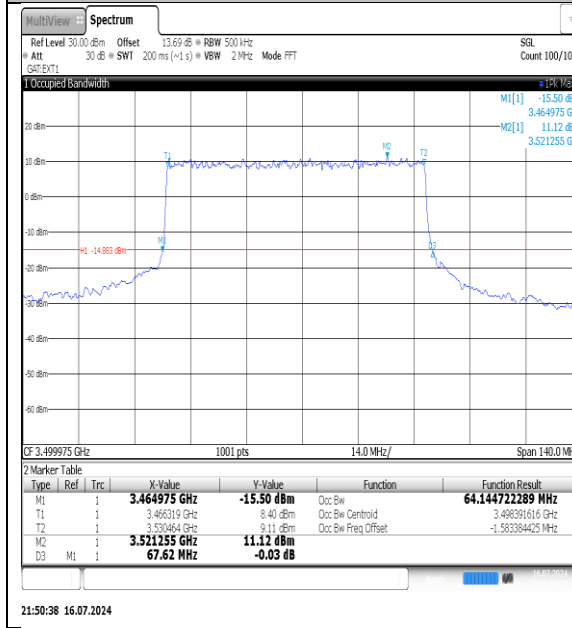

NTNV-N77-3450-3550-PC3-30-60-M-DFT-QPSK-Outer_Full-Ant1-PASS

NTNV-N77-3450-3550-PC3-30-60-M-DFT-16QAM-Outer_Full-Ant1-PASS

NTNV-N77-3450-3550-PC3-30-70-M-DFT-PI2BPSK-Outer_Full-Ant1-PASS

NTNV-N77-3450-3550-PC3-30-70-M-DFT-QPSK-Outer_Full-Ant1-PASS