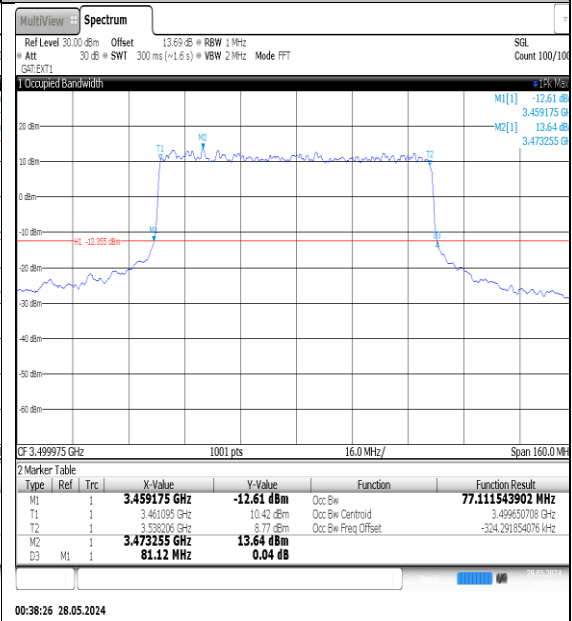

NTNV-N77-3450-3550-PC3-30-80-M-DFT-PI2BPSK-Outter_Full-Ant1-PASS