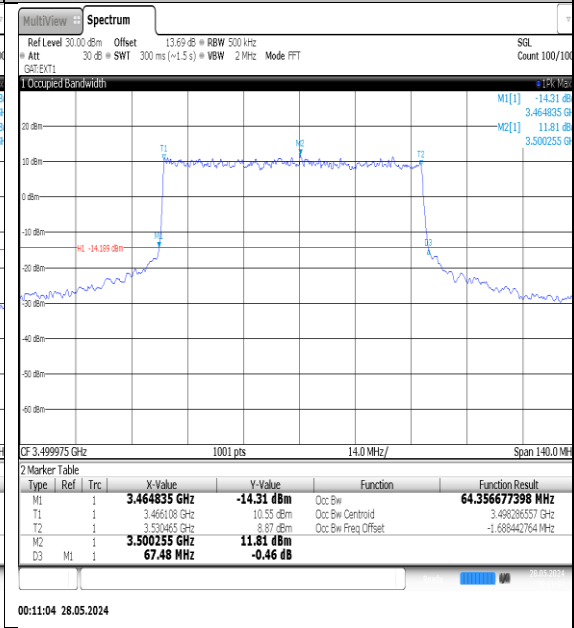

NTNV-N77-3450-3550-PC3-30-60-M-DFT-QPSK-Outer_Full-Ant1-PASS

NTNV-N77-3450-3550-PC3-30-60-M-DFT-16QAM-Outer_Full-Ant1-PASS

NTNV-N77-3450-3550-PC3-30-70-M-DFT-PI2BPSK-Outer_Full-Ant1-PASS

NTNV-N77-3450-3550-PC3-30-70-M-DFT-QPSK-Outer_Full-Ant1-PASS