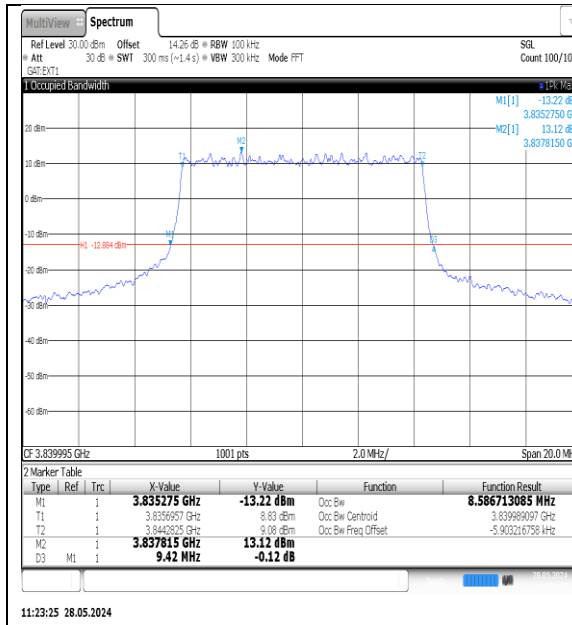

NTNV-N77-3700-3980-PC3-30-10-M-DFT-
PI2BPSK-Outer_Full-Ant1-PASS