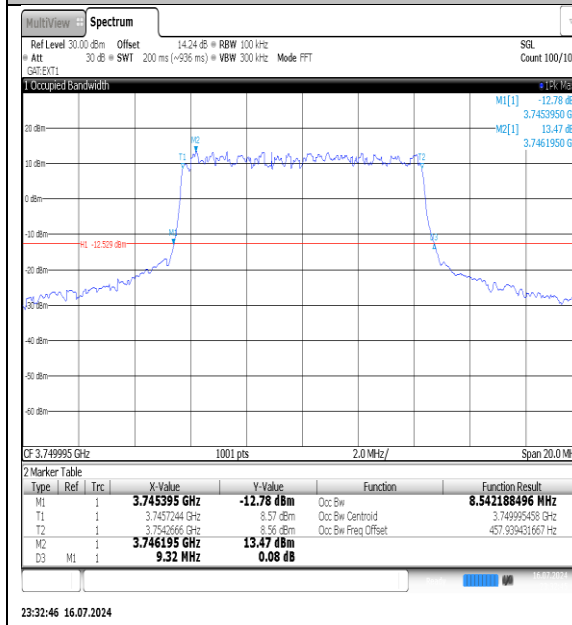

NTNV-N77-3450-3550-PC3-30-100-M-DFT-
QPSK-Outer_Full-Ant1-PASS