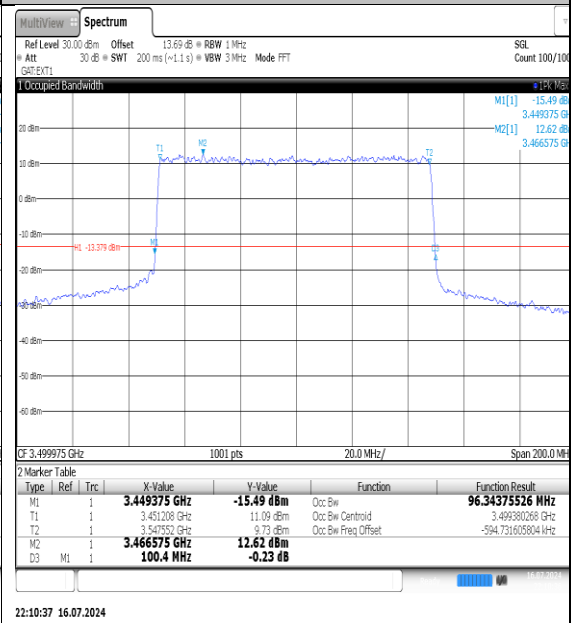

NTNV-N77-3450-3550-PC3-30-90-M-DFT-QPSK-
Outer_Full-Ant1-PASS