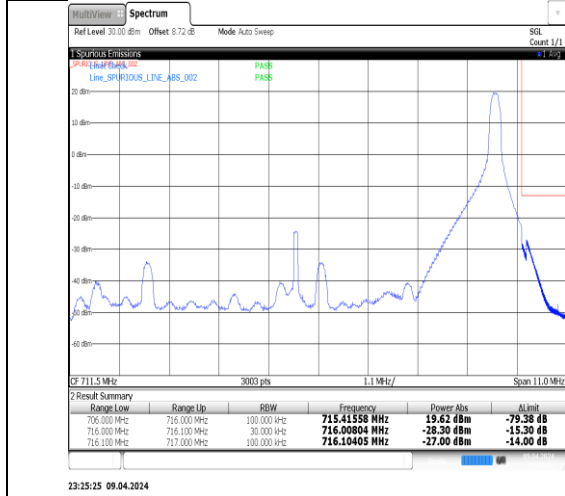

Band12_10MHz_16QAM_23130_1RB#49

23:25:25 09.04.2024

Band38_5MHz_QPSK_37775_1RB#0