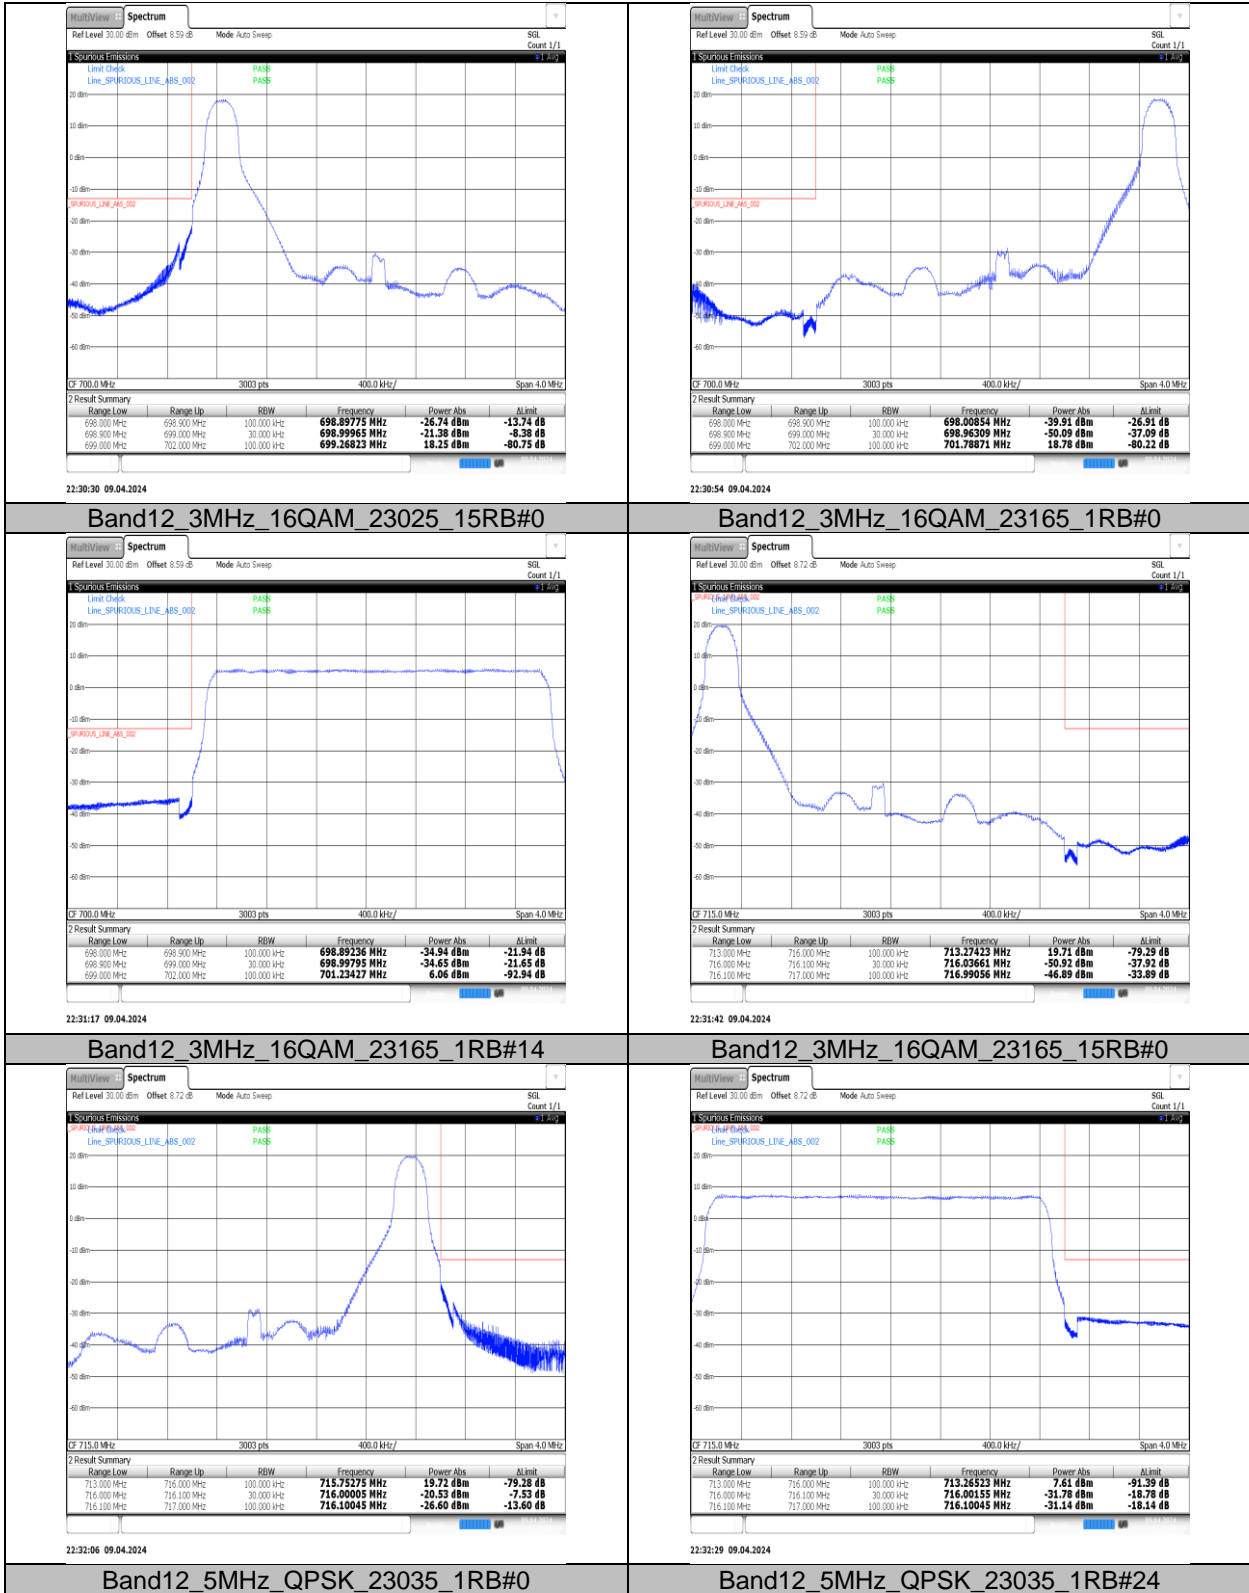

Band12 1.4MHz QPSK 23017 6RB#0

Band12 1.4MHz QPSK 23173 1RB#0

Band12 1.4MHz QPSK 23173 1RB#5

Band12 1.4MHz QPSK 23173 6RB#0

Band12 1.4MHz 16QAM 23017 1RB#0

Band12 1.4MHz 16QAM 23017 1RB#5

23:23:53 09.04.2024

Band38_5MHz_QPSK_37775_1RB#0

23:25:47 09.04.2024

Band38_5MHz_QPSK_37775_1RB#24

Band38_10MHz_QPSK_37800_1RB#0

Band38_10MHz_QPSK_37800_1RB#49

Band38_10MHz_16QAM_37800_1RB#0

Band38_10MHz_16QAM_37800_1RB#49

11:55:35 16.04.2024