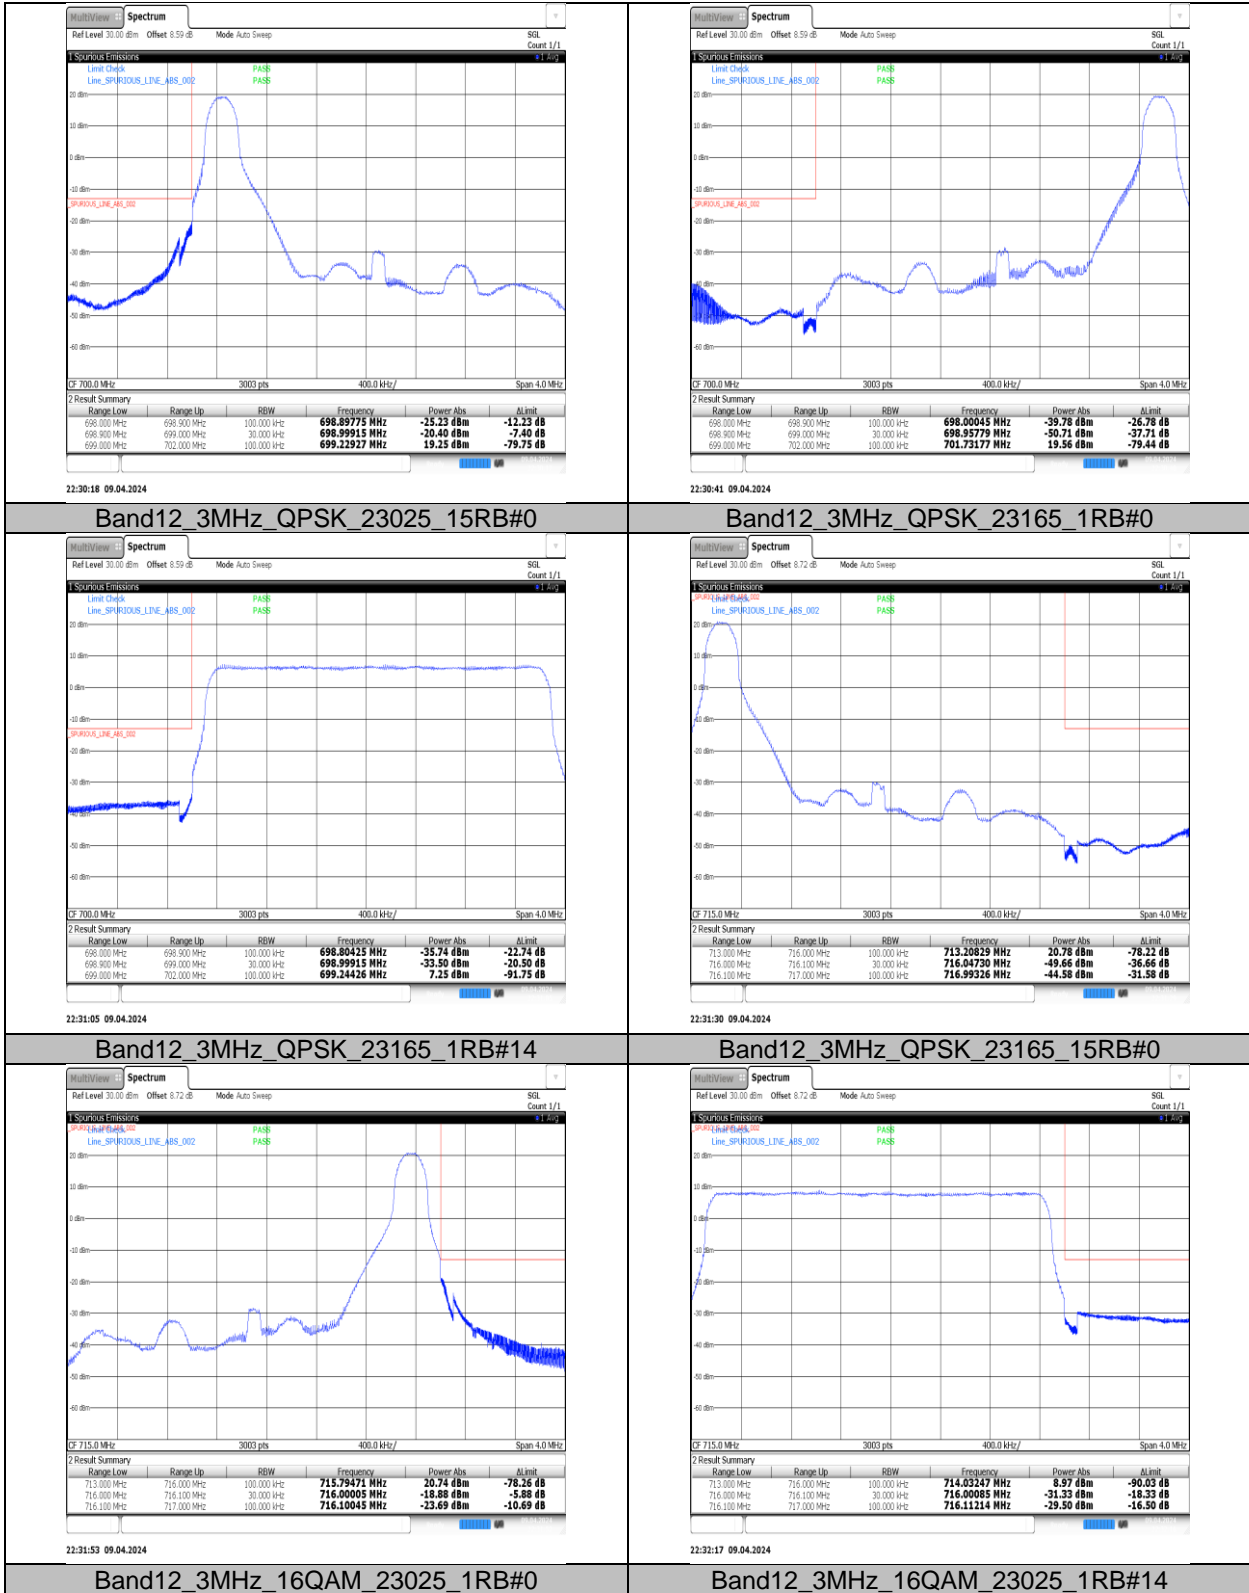

Band12 1.4MHz QPSK 23017 6RB#0

Band12 1.4MHz QPSK 23173 1RB#0

Band12 1.4MHz QPSK 23173 1RB#5

Band12 1.4MHz QPSK 23173 6RB#0

Band12 1.4MHz 16QAM 23017 1RB#0

Band12 1.4MHz 16QAM 23017 1RB#5

23:23:53 09.04.2024

Band38_5MHz_QPSK_37775_1RB#0

23:25:47 09.04.2024

Band38_5MHz_QPSK_37775_1RB#24

Band38_10MHz_QPSK_37800_1RB#0

Band38_10MHz_QPSK_37800_1RB#49

Band38_10MHz_16QAM_37800_1RB#0

Band38_10MHz_16QAM_37800_1RB#49

11:55:35 16.04.2024