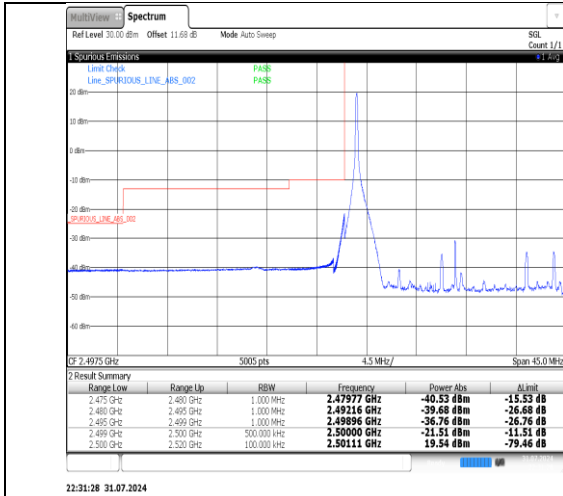

Band7-20MHz-QPSK-20850-1RB#0-PASS