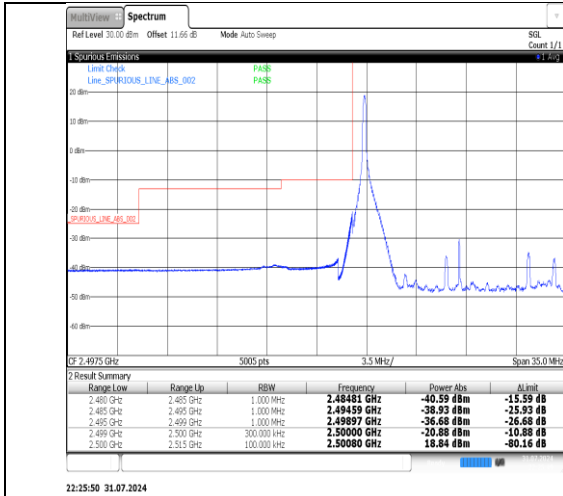

22:26:54 31.07.2024

Band7-15MHz-QPSK-21375-1RB#74-PASS

22:27:45 31.07.2024

Band7-15MHz-16QAM-20825-1RB#0-PASS

22:27:20 31.07.2024

Band7-15MHz-16QAM-20825-75RB#0-PASS

22:25:50 31.07.2024

Band7-15MHz-16QAM-20825-1RB#74-PASS