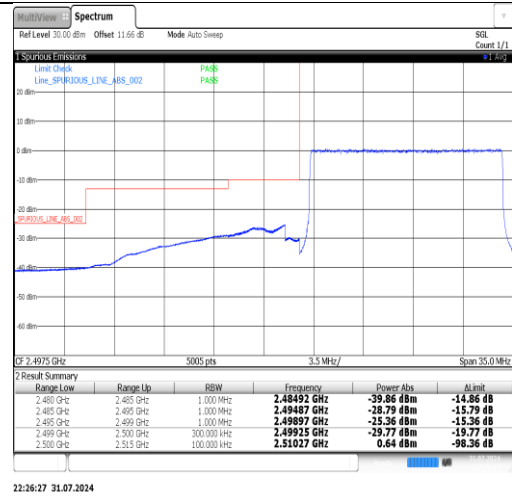

Band7-5MHz-16QAM-20775-1RB#0-PASS

Band7-5MHz-16QAM-20775-25RB#0-PASS

22:25:37 31.07.2024

Band7-15MHz-QPSK-20825-1RB#74-PASS

22:26:27 31.07.2024

Band7-15MHz-QPSK-21375-1RB#0-PASS

22:26:02 31.07.2024

Band7-15MHz-QPSK-21375-75RB#0-PASS

22:26:54 31.07.2024

Band7-15MHz-QPSK-21375-1RB#74-PASS

22:27:45 31.07.2024

Band7-15MHz-16QAM-20825-1RB#0-PASS

22:27:20 31.07.2024

Band7-15MHz-16QAM-20825-75RB#0-PASS

22:25:50 31.07.2024

Band7-15MHz-16QAM-20825-1RB#74-PASS