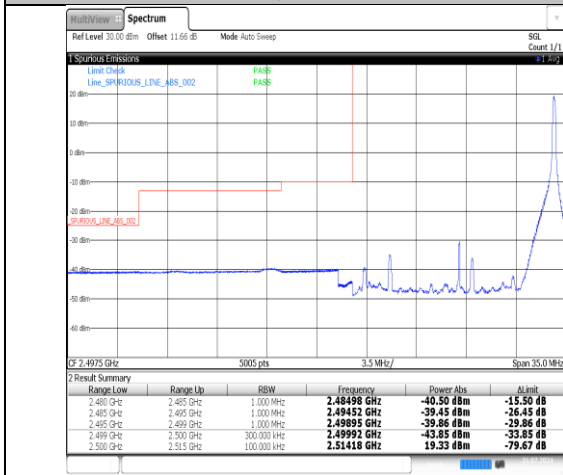

Band7-15MHz-16QAM-20825-1RB#74-PASS

22:26:15 31.07.2024