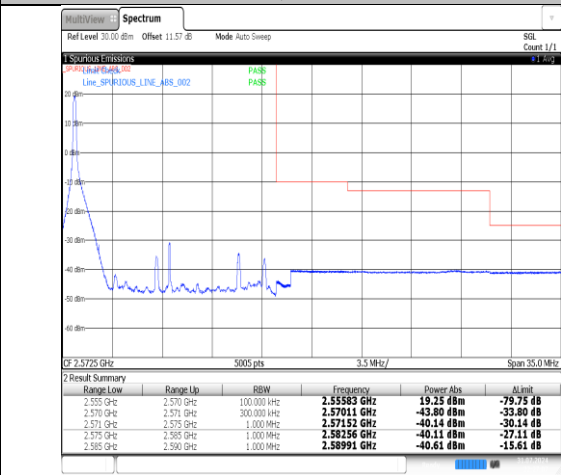

Band7-15MHz-16QAM-21375-1RB#0-PASS

22:27:08 31.07.2024