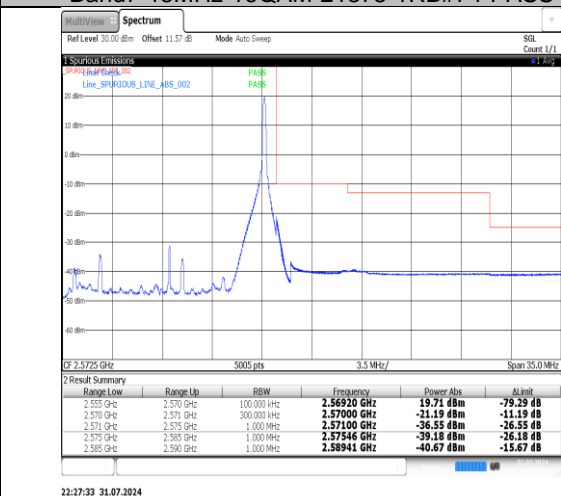

22:26:41 31.07.2024

Band7-15MHz-16QAM-21375-1RB#0-PASS

22:26:15 31.07.2024

Band7-15MHz-16QAM-20825-1RB#74-PASS

22:27:08 31.07.2024

Band7-15MHz-16QAM-21375-1RB#0-PASS

22:27:59 31.07.2024

Band7-15MHz-16QAM-21375-75RB#0-PASS