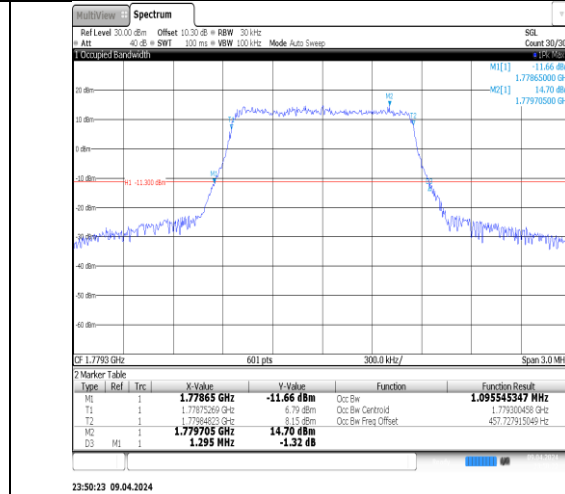

Band66-1.4MHz-16QAM-132665-6RB#0-PASS