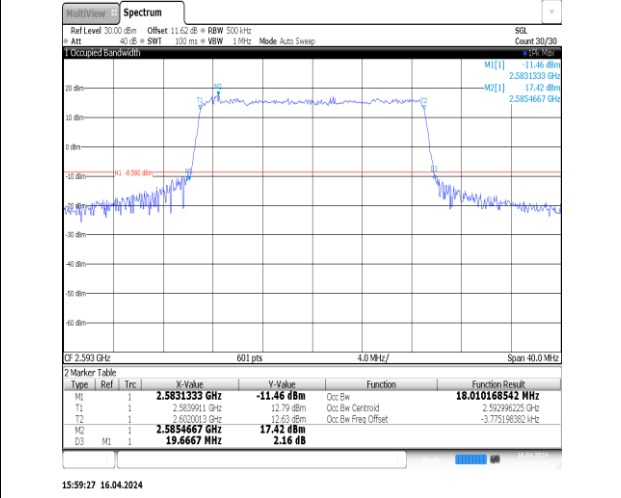

15:15:37 16.04.2024
Band41-20MHz-QPSK-40620-100RB#0-PASS