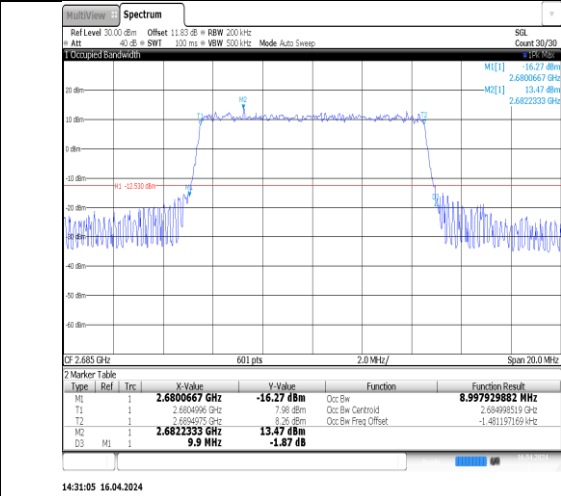

14:30:57 16.04.2024

Band41-10MHz-16QAM-40620-50RB#0-PASS

14:30:28 16.04.2024

Band41-10MHz-16QAM-41540-50RB#0-PASS

Band41-15MHz-QPSK-39725-75RB#0-PASS

Band41-15MHz-QPSK-40620-75RB#0-PASS

Band41-15MHz-QPSK-41515-75RB#0-PASS