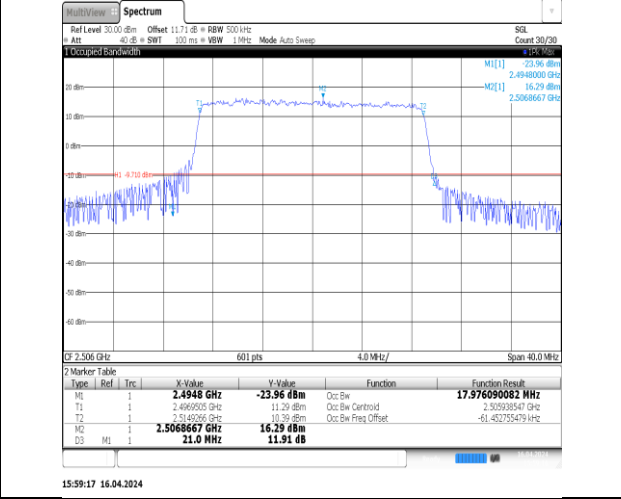

15:59:27 16.04.2024
Band41-20MHz-16QAM-39750-100RB#0-PASS