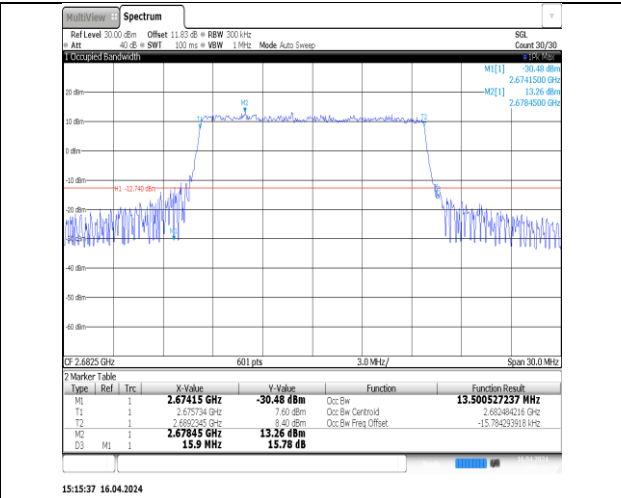

Band41-15MHz-16QAM-39725-75RB#0-PASS

Band41-15MHz-16QAM-40620-75RB#0-PASS

Band41-15MHz-16QAM-41515-75RB#0-PASS

15:15:17 16.04.2024
Band41-20MHz-QPSK-39750-100RB#0-PASS

15:15:37 16.04.2024
Band41-20MHz-QPSK-40620-100RB#0-PASS