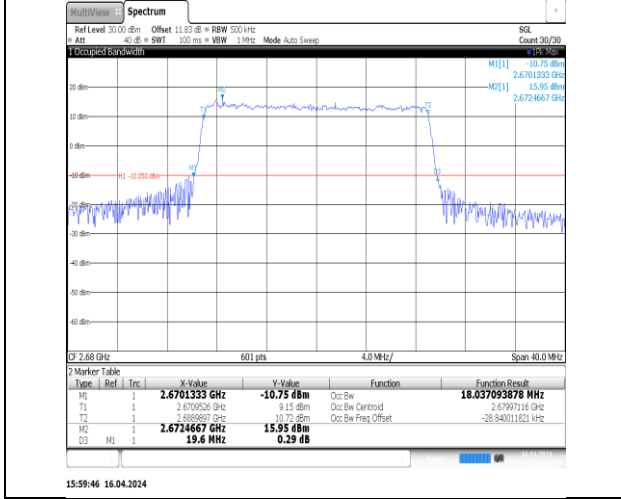

15:59:08 16.04.2024
Band41-20MHz-QPSK-41490-100RB#0-PASS