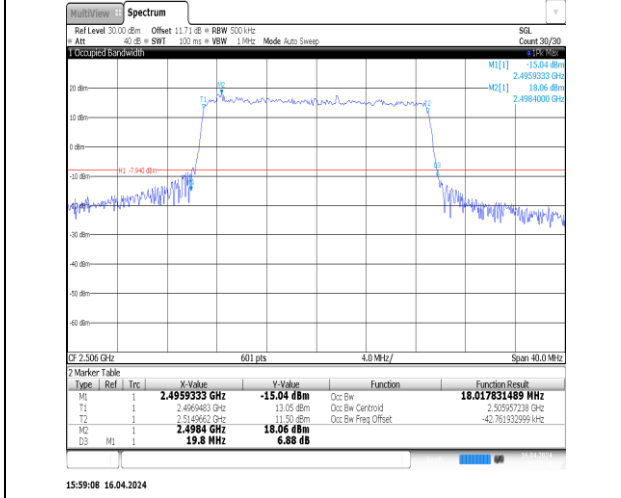

Band41-15MHz-16QAM-39725-75RB#0-PASS

Band41-15MHz-16QAM-40620-75RB#0-PASS

Band41-15MHz-16QAM-41515-75RB#0-PASS

15:15:17 16.04.2024
Band41-20MHz-QPSK-39750-100RB#0-PASS

15:15:37 16.04.2024
Band41-20MHz-QPSK-40620-100RB#0-PASS