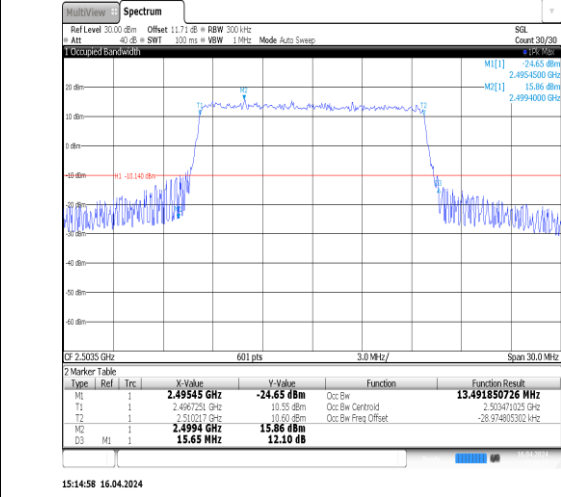

Band41-15MHz-16QAM-39725-75RB#0-PASS