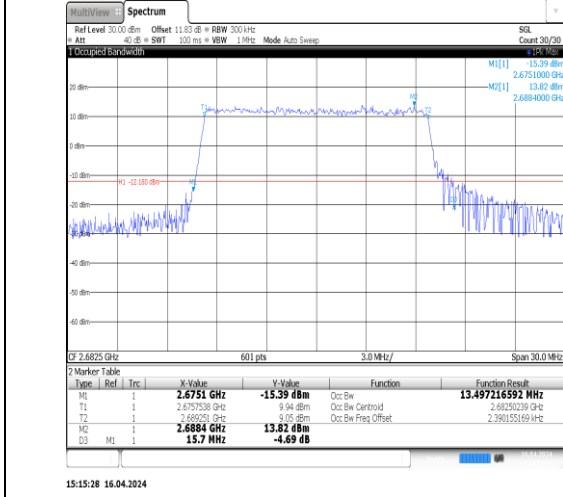

Band41-15MHz-QPSK-41515-75RB#0-PASS