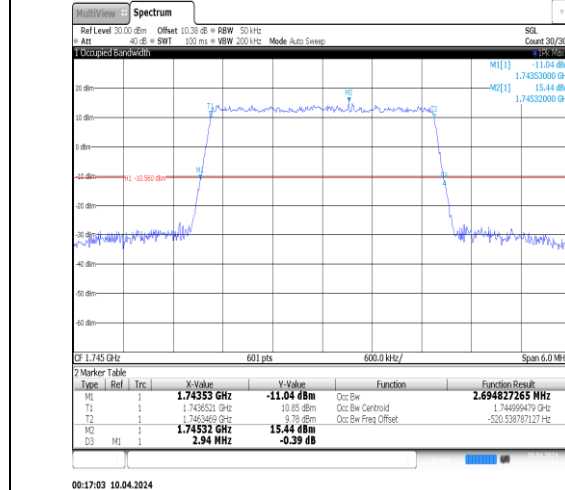

Band66-3MHz-QPSK-132322-15RB#0-PASS