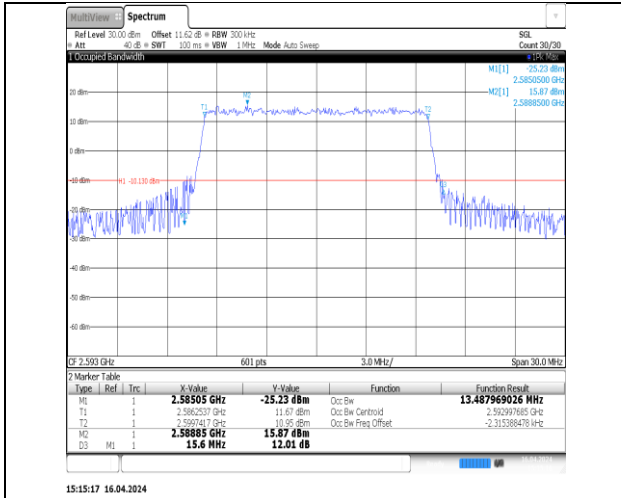

Band41-15MHz-16QAM-40620-75RB#0-PASS