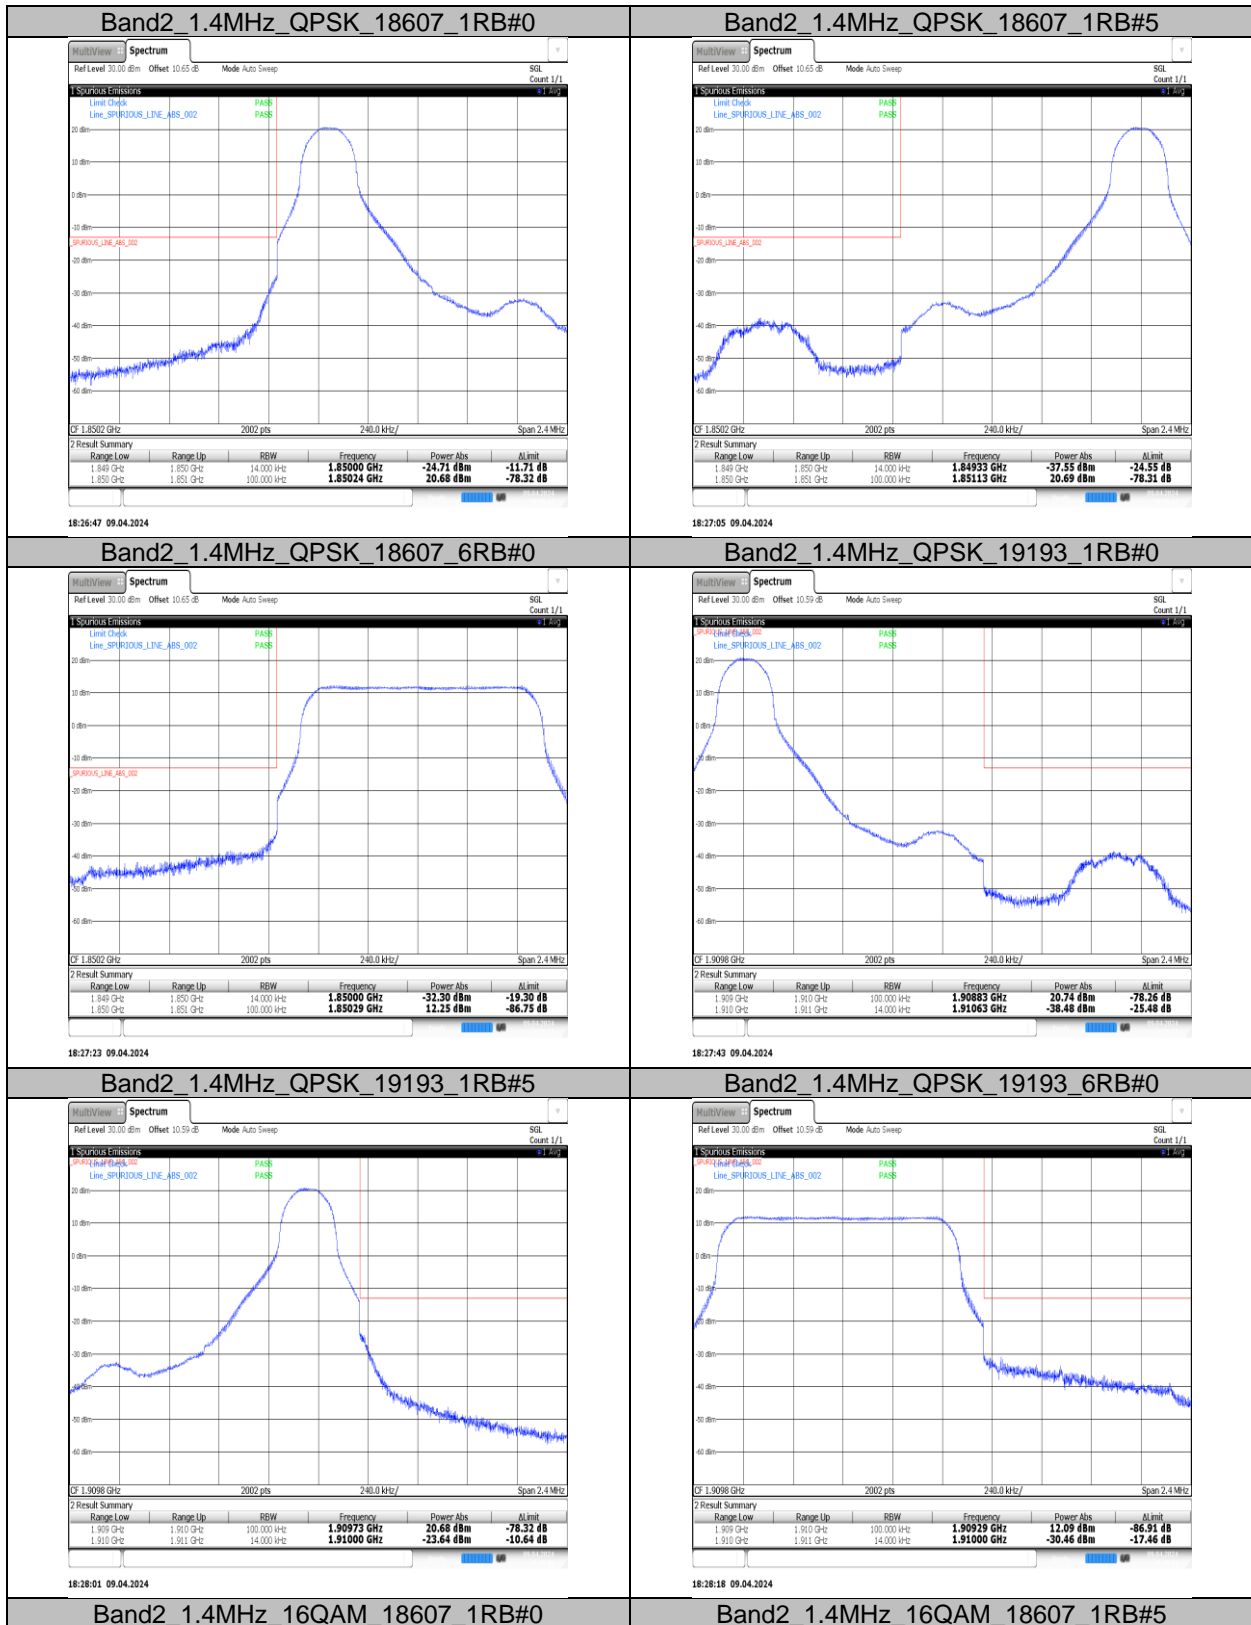

8.4.2. Test Graphs