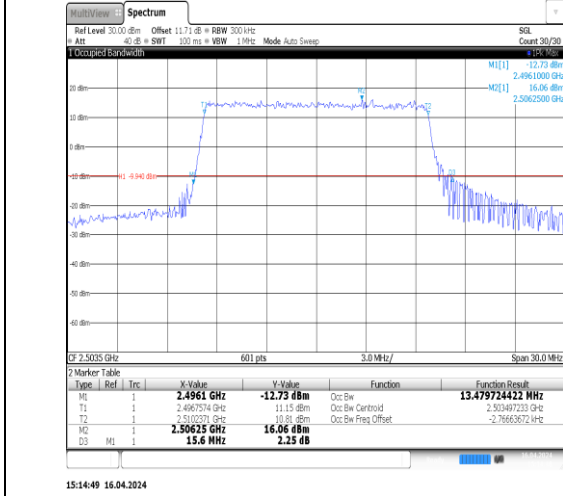

14:30:57 16.04.2024

Band41-10MHz-16QAM-40620-50RB#0-PASS

14:30:28 16.04.2024

Band41-10MHz-16QAM-41540-50RB#0-PASS

Band41-15MHz-QPSK-39725-75RB#0-PASS

Band41-15MHz-QPSK-40620-75RB#0-PASS

Band41-15MHz-QPSK-41515-75RB#0-PASS