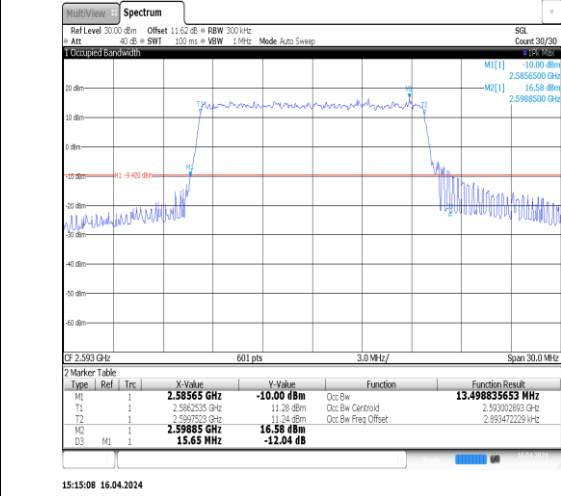

14:30:57 16.04.2024

Band41-10MHz-16QAM-40620-50RB#0-PASS

14:30:28 16.04.2024

Band41-10MHz-16QAM-41540-50RB#0-PASS

Band41-15MHz-QPSK-39725-75RB#0-PASS

Band41-15MHz-QPSK-40620-75RB#0-PASS

Band41-15MHz-QPSK-41515-75RB#0-PASS