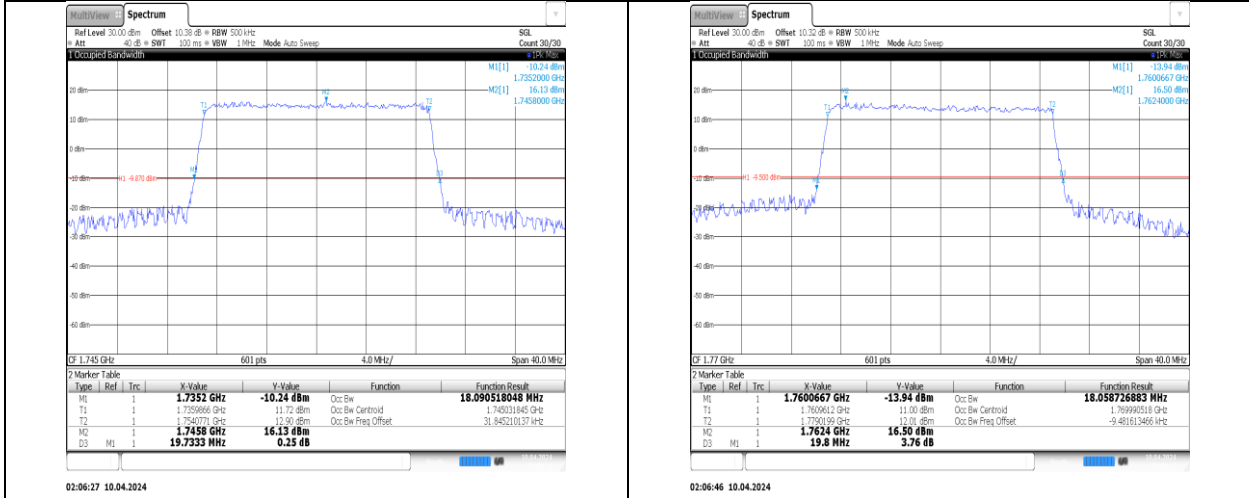

Band66-20MHz-16QAM-132322-100RB#0-PASS

Band66-20MHz-16QAM-132572-100RB#0-PASS