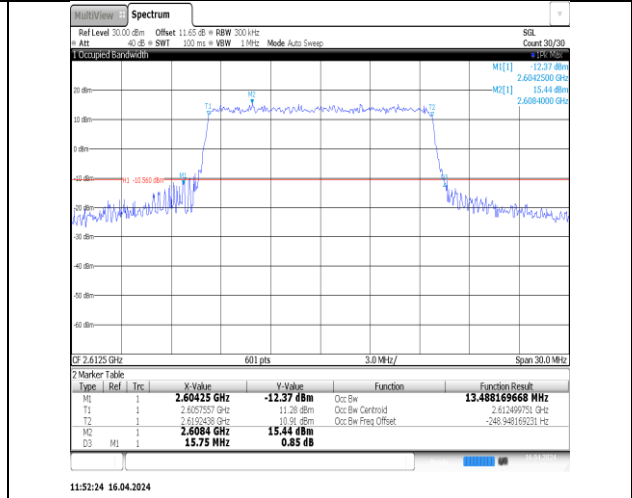

Band38-15MHz-16QAM-38000-75RB#0-PASS