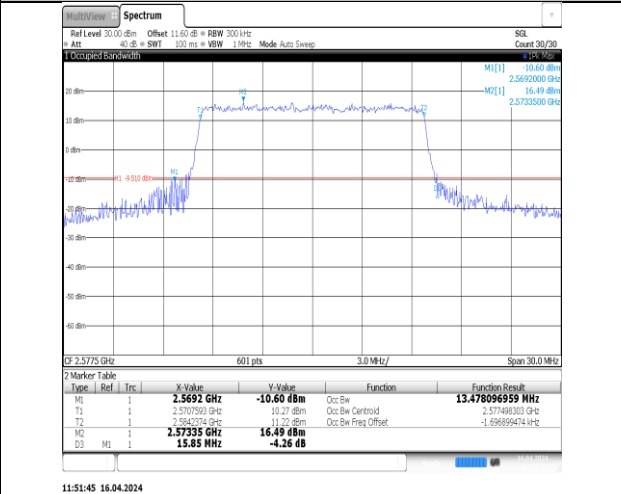

11:25:09 16.04.2024

Band38-15MHz-QPSK-38000-75RB#0-PASS

11:51:36 16.04.2024

Band38-15MHz-QPSK-38175-75RB#0-PASS

11:51:55 16.04.2024

Band38-15MHz-16QAM-38000-75RB#0-PASS

11:51:15 16.04.2024

Band38-15MHz-16QAM-38175-75RB#0-PASS