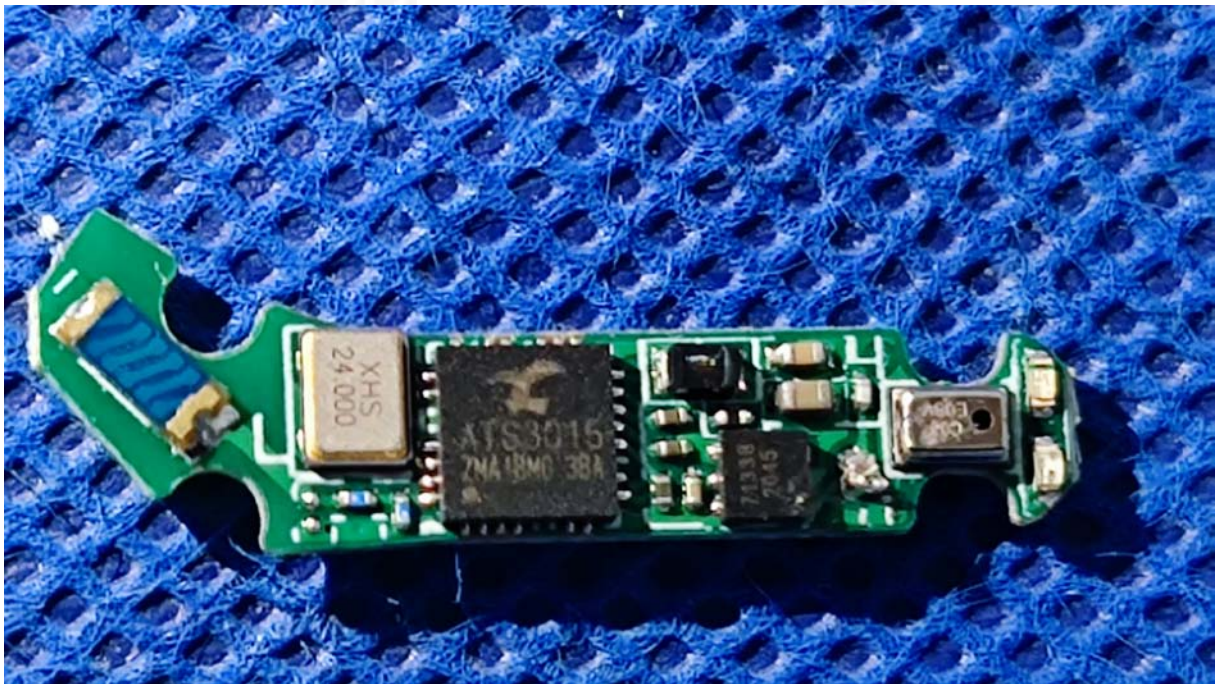

EUT PHOTO(Internal Photos)
Model: A1 Bluetooth headset

***** END OF REPORT *****